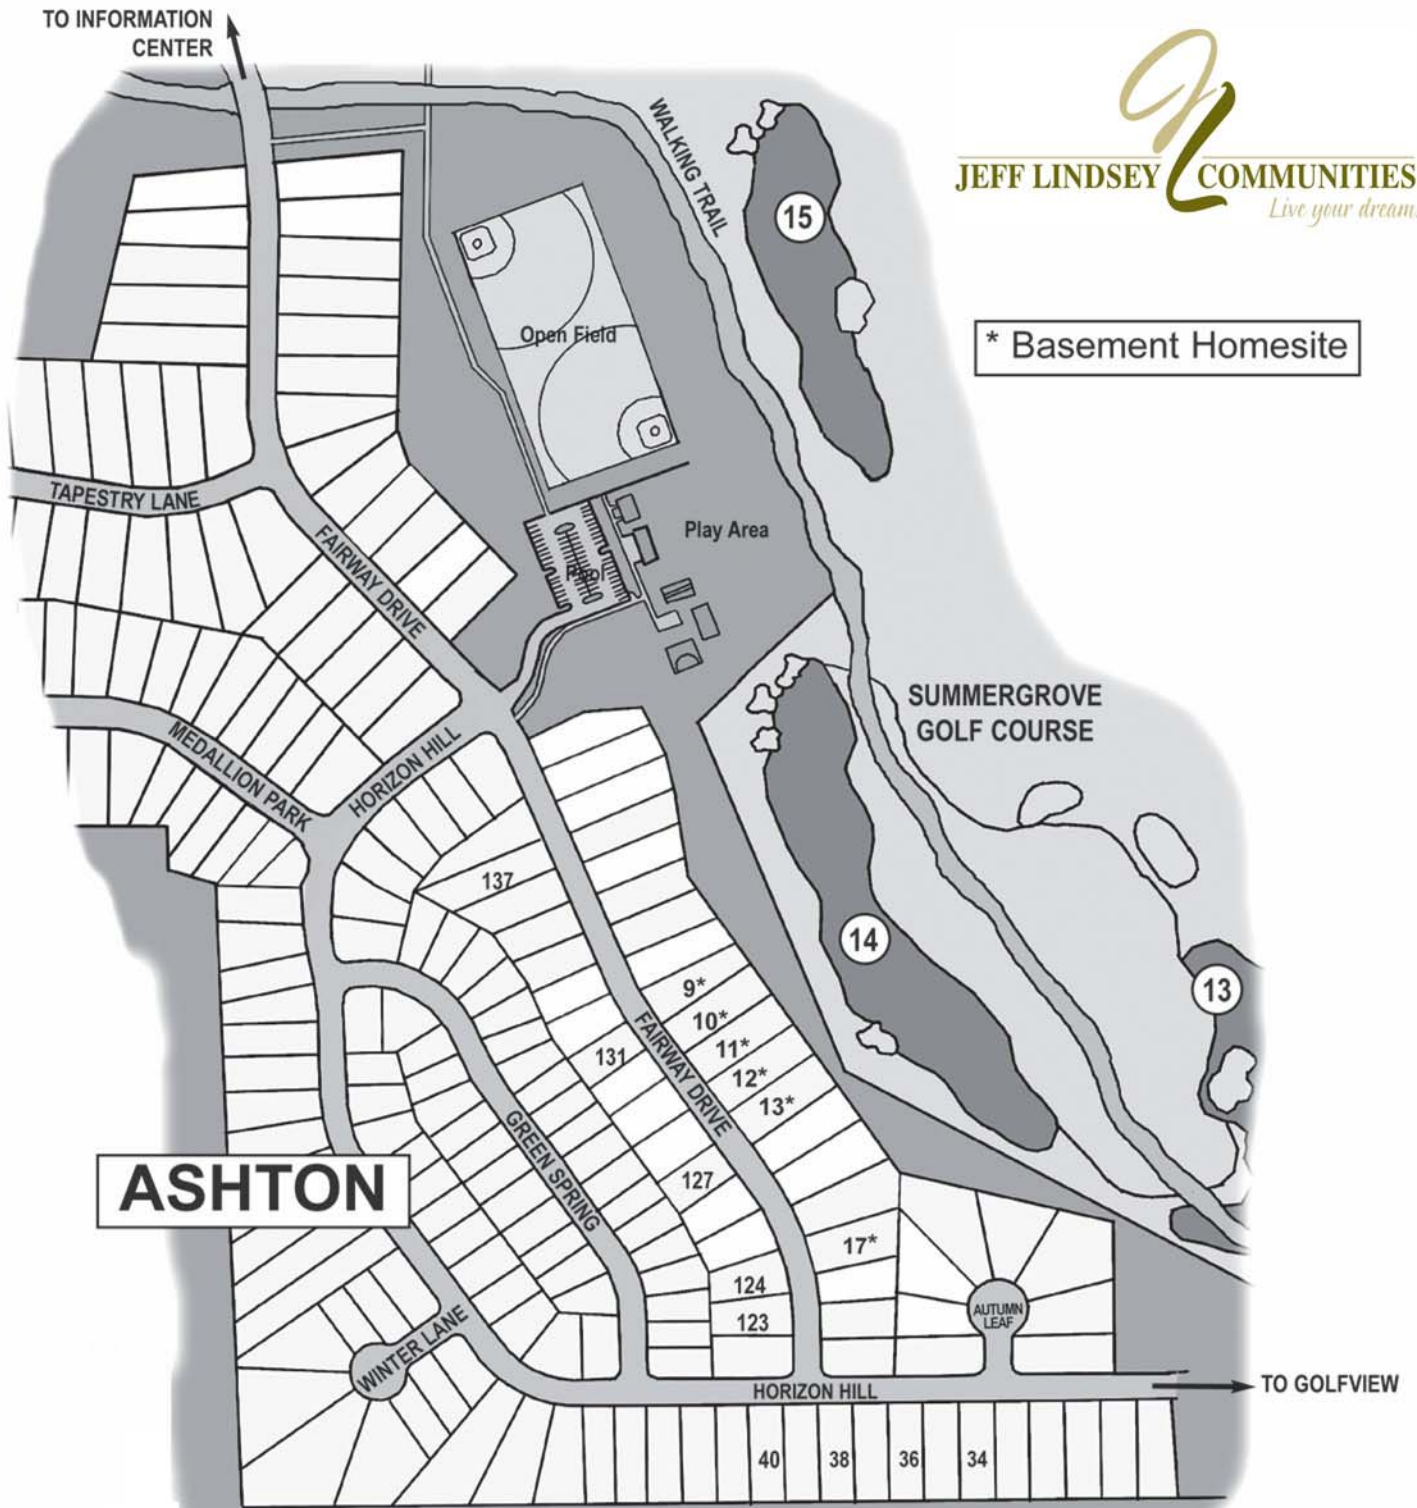

SUMMER GROVE AT NEWNAN

Ashton

Available Homesites

* Basement Homesite

TONIA BARNFIELD

678.416.3111