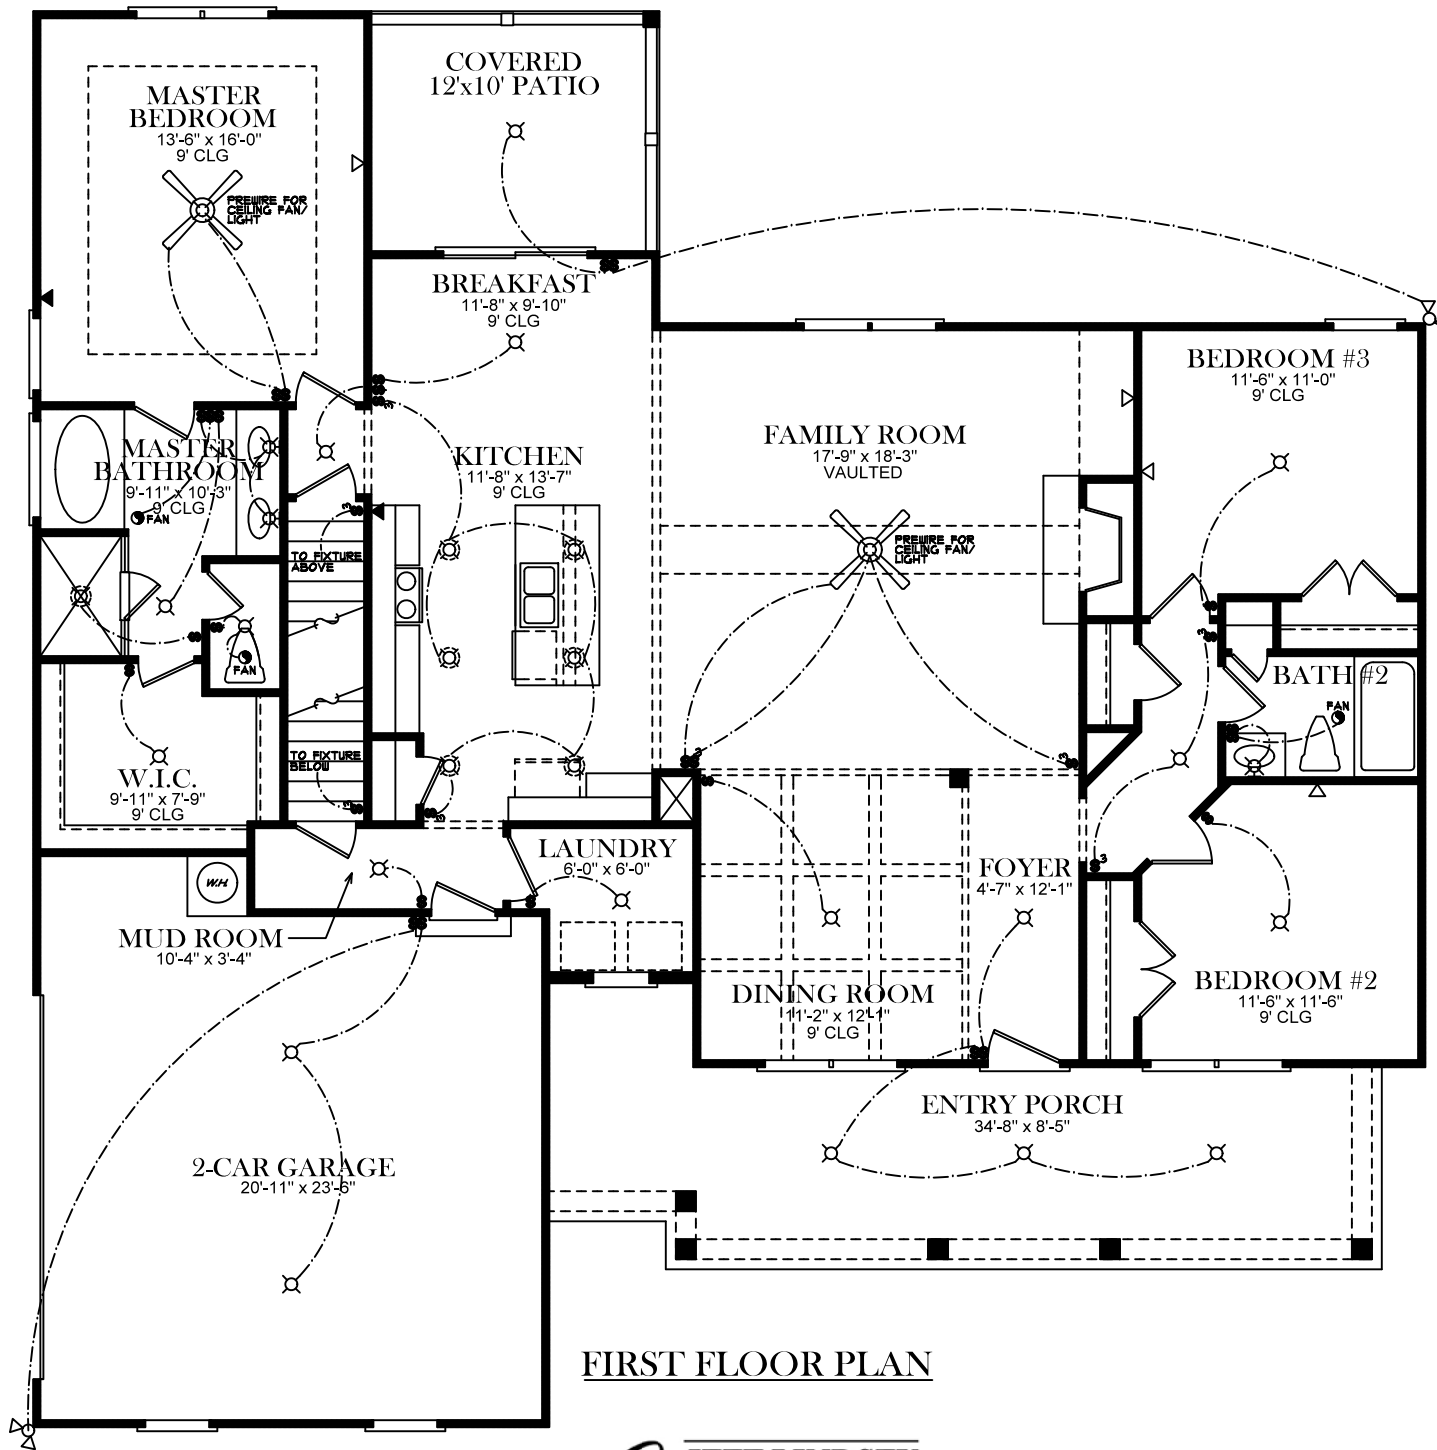

FRONT ELEVATION

ELECTRICAL LEGEND	
	CEILING LIGHT FIXTURE
	WALL LIGHT FIXTURE
	RECESSED LIGHT FIXTURE
	WATER PROOF RECESSED LIGHT FIXTURE
	FLOOD LIGHT FIXTURE
	DUPLEX OUTLET
	DUPLEX OUTLET 42" A.F.F.
	220 VOLT OUTLET
	DUPLEX CEILING OUTLET
	DUPLEX FLOOR OUTLET
	SWITCHED DUPLEX OUTLET
	TELEPHONE
	TELEVISION
	SWITCH
	3-WAY SWITCH
	EXHAUST FAN
	EXHAUST FAN/LIGHT

FIRST FLOOR PLAN

ELECTRICAL LEGEND	
	CEILING LIGHT FIXTURE
	WALL LIGHT FIXTURE
	RECESSED LIGHT FIXTURE
	WATER PROOF RECESSED LIGHT FIXTURE
	FLOOD LIGHT FIXTURE
	DUPLEX OUTLET
	DUPLEX OUTLET 42" A.F.F.
	220 VOLT OUTLET
	DUPLEX CEILING OUTLET
	DUPLEX FLOOR OUTLET
	SWITCHED DUPLEX OUTLET
	TELEPHONE
	TELEVISION
	SWITCH
	3-WAY SWITCH
	EXHAUST FAN
	EXHAUST FAN/LIGHT

SECOND FLOOR PLAN

ELECTRICAL LEGEND	
	CEILING LIGHT FIXTURE
	WALL LIGHT FIXTURE
	RECESSED LIGHT FIXTURE
	WATER PROOF RECESSED LIGHT FIXTURE
	FLOOD LIGHT FIXTURE
	DUPLEX OUTLET
	DUPLEX OUTLET 42" A.F.F.
	220 VOLT OUTLET
	DUPLEX CEILING OUTLET
	DUPLEX FLOOR OUTLET
	SWITCHED DUPLEX OUTLET
	TELEPHONE
	TELEVISION
	SWITCH
	3-WAY SWITCH
	EXHAUST FAN
	EXHAUST FAN/LIGHT

BASEMENT PLAN