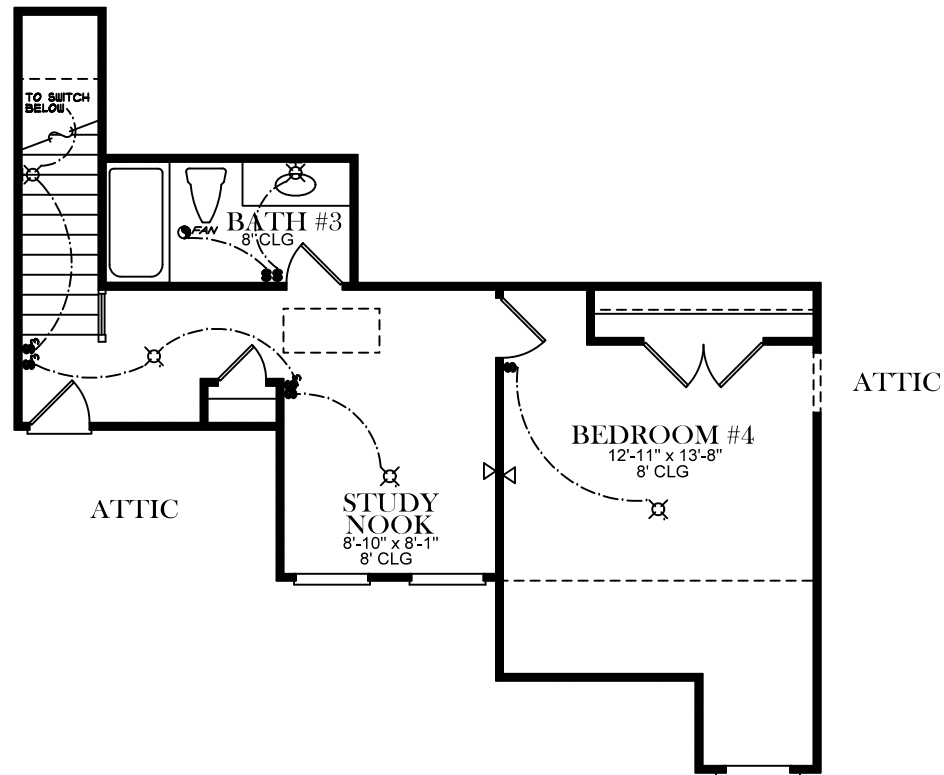

FRONT ELEVATION

ELECTRICAL LEGEND	
	CEILING LIGHT FIXTURE
	WALL LIGHT FIXTURE
	RECESSED LIGHT FIXTURE
	WATER PROOF RECESSED LIGHT FIXTURE
	FLOOD LIGHT FIXTURE
	DUPLEX OUTLET
	DUPLEX OUTLET 42" A.F.F.
	220 VOLT OUTLET
	DUPLEX CEILING OUTLET
	DUPLEX FLOOR OUTLET
	SWITCHED DUPLEX OUTLET
	TELEPHONE
	TELEVISION
	SWITCH
	3-WAY SWITCH
	EXHAUST FAN
	EXHAUST FAN/LIGHT

FIRST FLOOR PLAN

ELECTRICAL LEGEND	
	CEILING LIGHT FIXTURE
	WALL LIGHT FIXTURE
	RECESSED LIGHT FIXTURE
	WATER PROOF RECESSED LIGHT FIXTURE
	FLOOD LIGHT FIXTURE
	DUPLEX OUTLET
	DUPLEX OUTLET 42" A.F.F.
	220 VOLT OUTLET
	DUPLEX CEILING OUTLET
	DUPLEX FLOOR OUTLET
	SWITCHED DUPLEX OUTLET
	TELEPHONE
	TELEVISION
	SWITCH
	3-WAY SWITCH
	EXHAUST FAN
	EXHAUST FAN/LIGHT

SECOND FLOOR PLAN

ELECTRICAL LEGEND	
	CEILING LIGHT FIXTURE
	WALL LIGHT FIXTURE
	RECESSED LIGHT FIXTURE
	WATER PROOF RECESSED LIGHT FIXTURE
	FLOOD LIGHT FIXTURE
	DUPLEX OUTLET
	DUPLEX OUTLET 42" A.F.F.
	220 VOLT OUTLET
	DUPLEX CEILING OUTLET
	DUPLEX FLOOR OUTLET
	SWITCHED DUPLEX OUTLET
	TELEPHONE
	TELEVISION
	SWITCH
	3-WAY SWITCH
	EXHAUST FAN
	EXHAUST FAN/LIGHT

BASEMENT PLAN