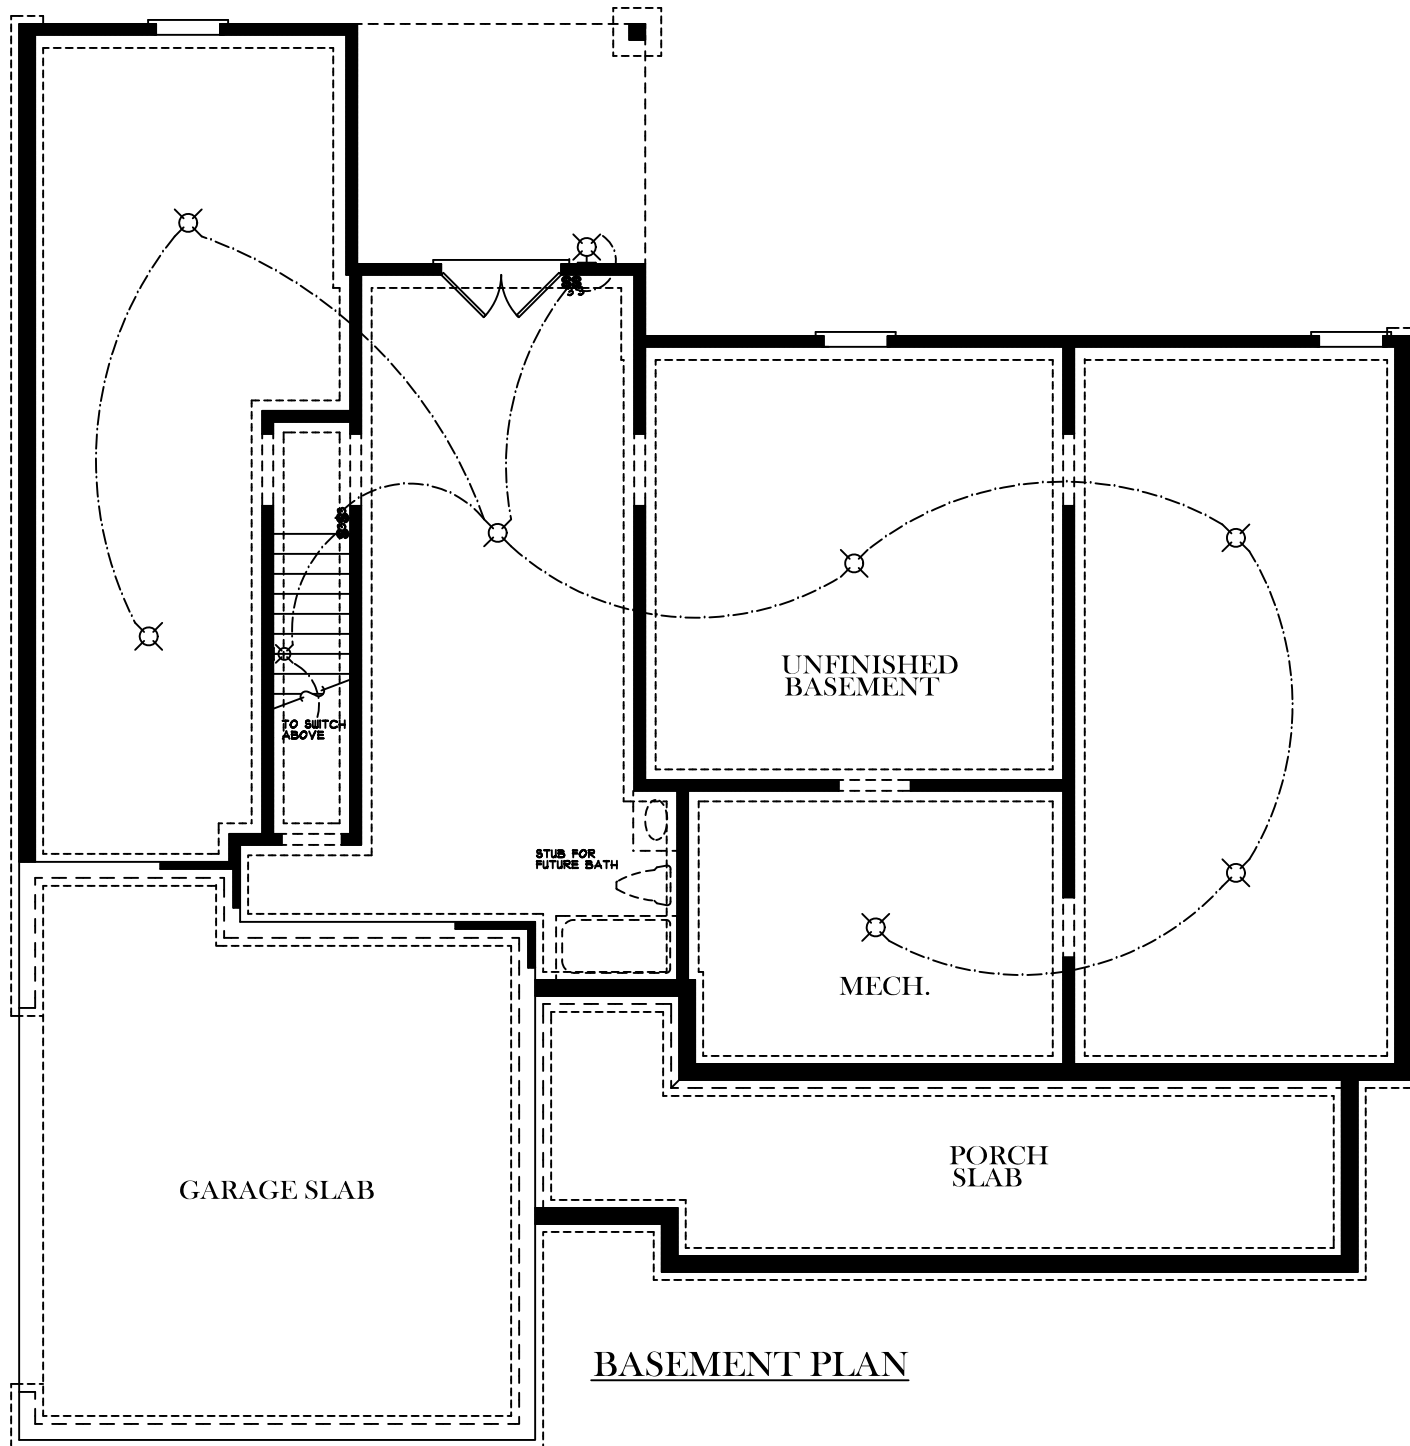

ELECTRICAL LEGEND	
	CEILING LIGHT FIXTURE
	WALL LIGHT FIXTURE
	RECESSED LIGHT FIXTURE
	WATER PROOF RECESSED LIGHT FIXTURE
	FLOOD LIGHT FIXTURE
	DUPLEX OUTLET
	DUPLEX OUTLET 42" A.F.F.
	220 VOLT OUTLET
	DUPLEX CEILING OUTLET
	DUPLEX FLOOR OUTLET
	SWITCHED DUPLEX OUTLET
	TELEPHONE
	TELEVISION
	SWITCH
	3-WAY SWITCH
	EXHAUST FAN
	EXHAUST FAN/LIGHT

BASEMENT PLAN