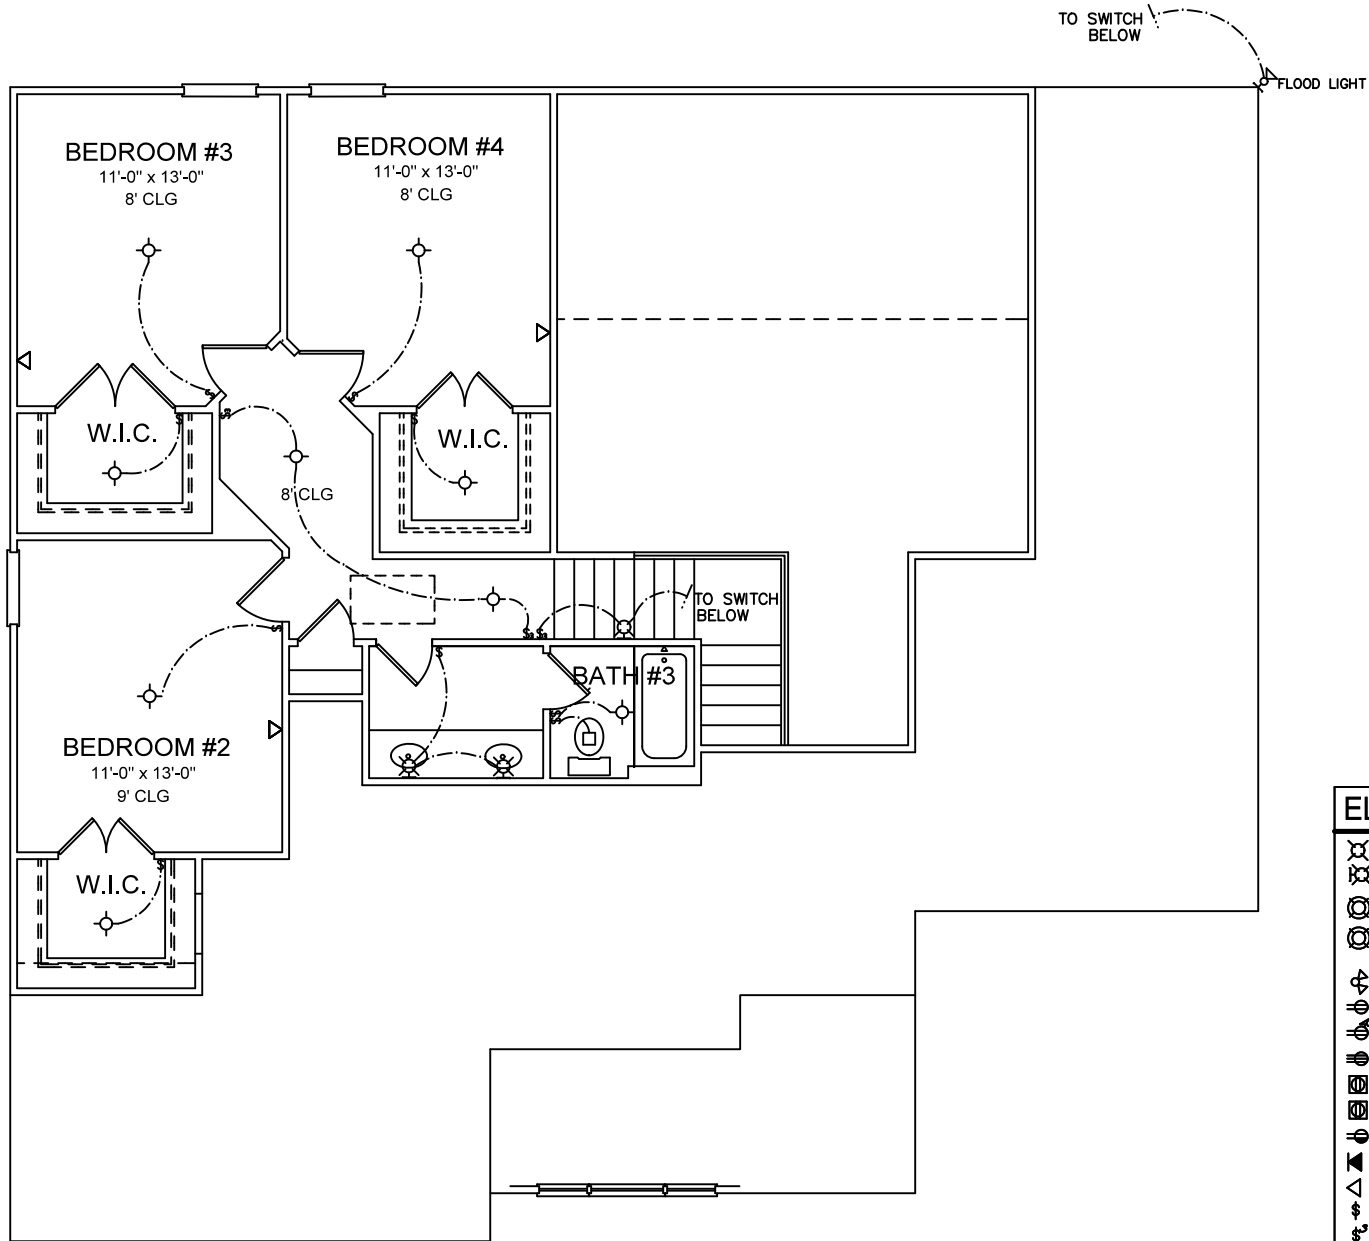

FRONT ELEVATION

SQUARE FOOTAGES
1ST FL- 1474
SECOND FL- 749
TOTAL SQ. FT.- 2,143

ELECTRICAL LEGEND	
	CEILING LIGHT FIXTURE
	WALL LIGHT FIXTURE
	RECESSED LIGHT FIXTURE
	WATER PROOF RECESSED LIGHT FIXTURE
	FLOOD LIGHT FIXTURE
	DUPLEX OUTLET
	DUPLEX OUTLET 42" A.F.F.
	220 VOLT OUTLET
	DUPLEX CEILING OUTLET
	DUPLEX FLOOR OUTLET
	SWITCHED DUPLEX OUTLET
	TELEPHONE
	TELEVISION
	SWITCH
	3-WAY SWITCH
	EXHAUST FAN
	EXHAUST FAN/LIGHT

FIRST FLOOR PLAN

ELECTRICAL LEGEND	
	CEILING LIGHT FIXTURE
	WALL LIGHT FIXTURE
	RECESSED LIGHT FIXTURE
	WATER PROOF RECESSED LIGHT FIXTURE
	FLOOD LIGHT FIXTURE
	DUPLEX OUTLET
	DUPLEX OUTLET 42" A.F.F.
	220 VOLT OUTLET
	DUPLEX CEILING OUTLET
	DUPLEX FLOOR OUTLET
	SWITCHED DUPLEX OUTLET
	TELEVISION
	SWITCH
	3-WAY SWITCH
	EXHAUST FAN
	EXHAUST FAN/LIGHT

SECOND FLOOR PLAN