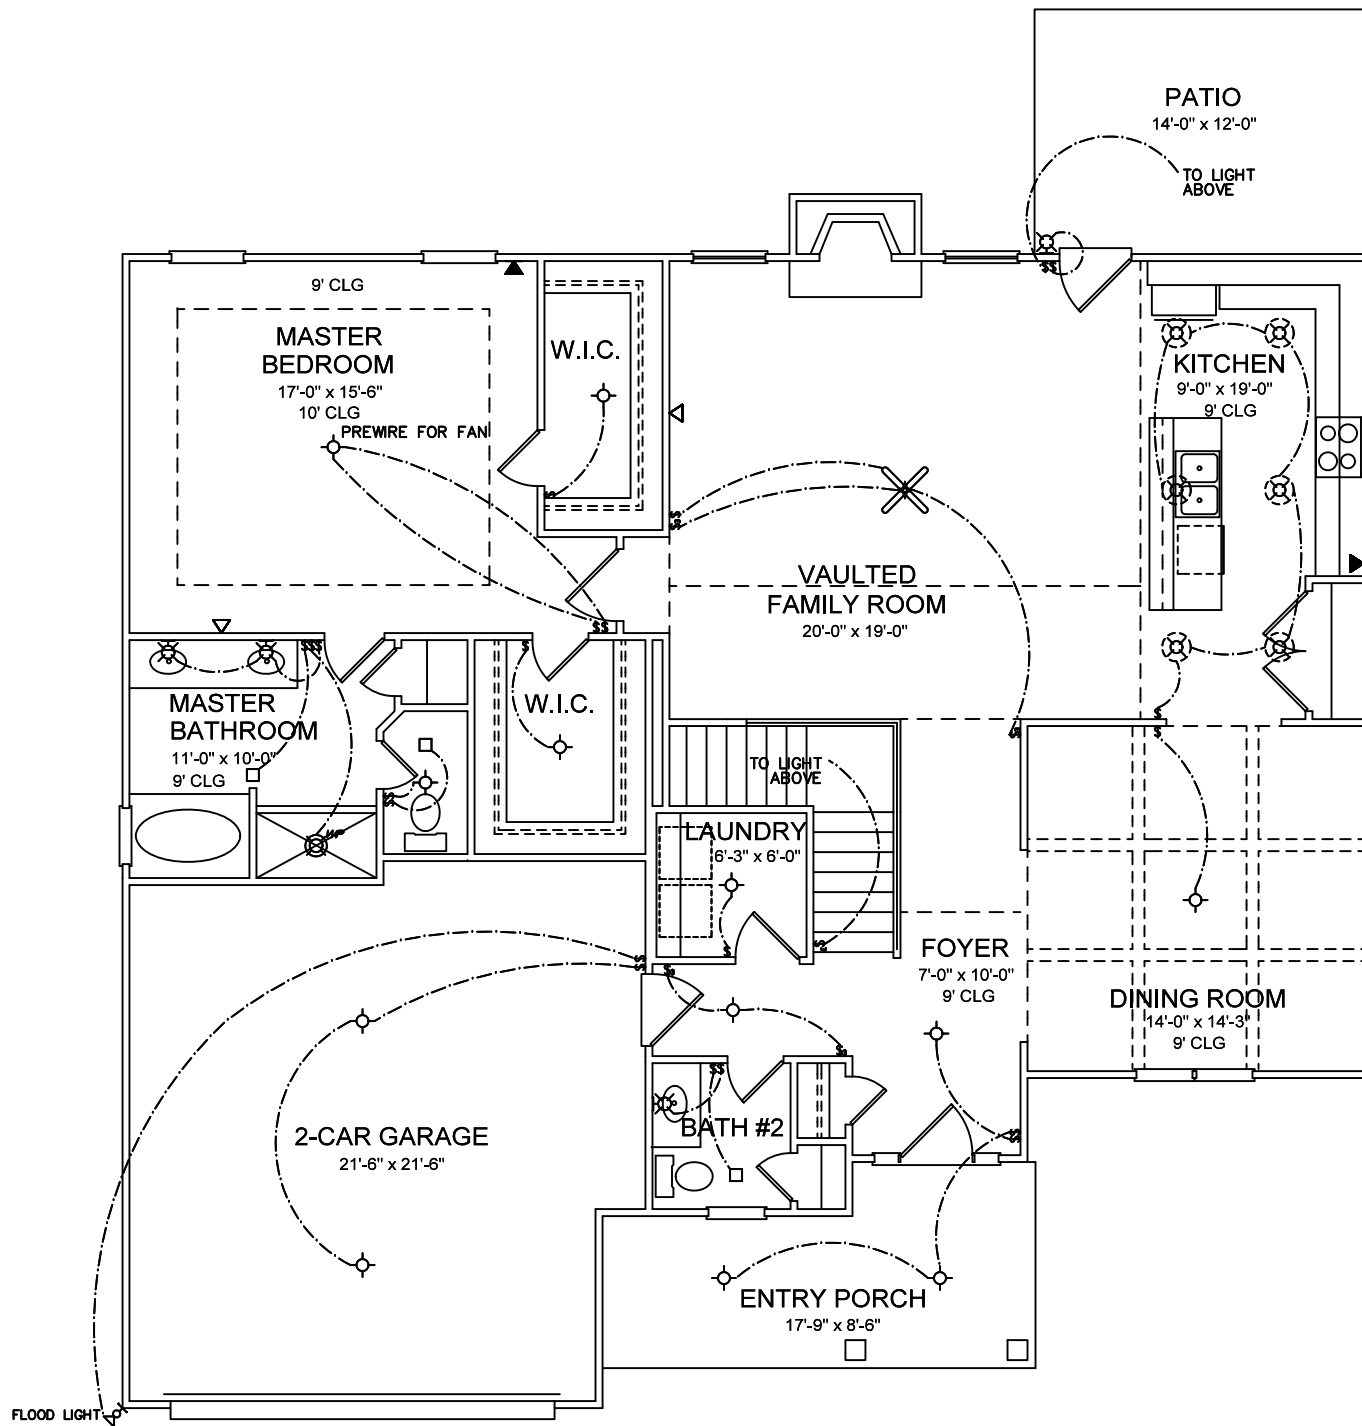

FRONT ELEVATION

SQUARE FOOTAGES
1ST FL- 1474
SECOND FL- 749
TOTAL SQ. FT.- 2,143

ELECTRICAL LEGEND	
	CEILING LIGHT FIXTURE
	WALL LIGHT FIXTURE
	RECESSED LIGHT FIXTURE
	WATER PROOF RECESSED LIGHT FIXTURE
	FLOOD LIGHT FIXTURE
	DUPLEX OUTLET
	DUPLEX OUTLET 42" A.F.F.
	220 VOLT OUTLET
	DUPLEX CEILING OUTLET
	DUPLEX FLOOR OUTLET
	SWITCHED DUPLEX OUTLET
	TELEPHONE
	TELEVISION
	SWITCH
	3-WAY SWITCH
	EXHAUST FAN
	EXHAUST FAN/LIGHT

FIRST FLOOR PLAN

ELECTRICAL LEGEND	
	CEILING LIGHT FIXTURE
	WALL LIGHT FIXTURE
	RECESSED LIGHT FIXTURE
	WATER PROOF RECESSED LIGHT FIXTURE
	FLOOD LIGHT FIXTURE
	DUPLEX OUTLET
	DUPLEX OUTLET 42" A.F.F.
	220 VOLT OUTLET
	DUPLEX CEILING OUTLET
	DUPLEX FLOOR OUTLET
	SWITCHED DUPLEX OUTLET
	TELEVISION
	SWITCH
	3-WAY SWITCH
	EXHAUST FAN
	EXHAUST FAN/LIGHT

SECOND FLOOR PLAN