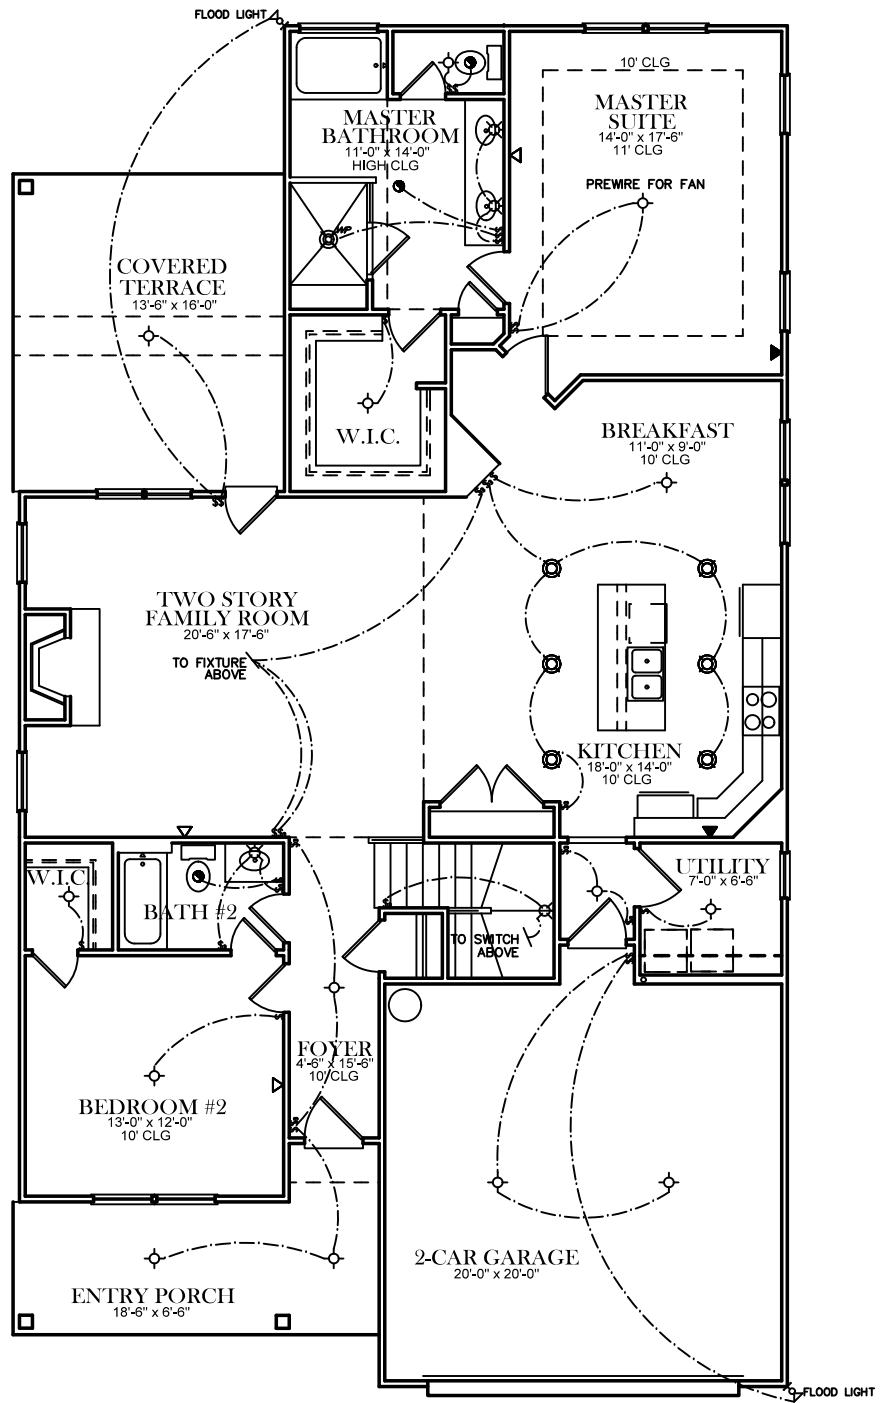

FRONT ELEVATION

SQUARE FOOTAGES
1ST FL- 1,809
SECOND FL- 705
TOTAL SQ. FT.- 2,514

ELECTRICAL LEGEND	
	CEILING LIGHT FIXTURE
	WALL LIGHT FIXTURE
	RECESSED LIGHT FIXTURE
	WATER PROOF RECESSED LIGHT FIXTURE
	FLOOD LIGHT FIXTURE
	CEILING FAN
	DUPLEX FLOOR OUTLET
	TELEPHONE
	TELEVISION
	SWITCH
	3-WAY SWITCH
	EXHAUST FAN
	EXHAUST FAN/LIGHT

FIRST FLOOR PLAN

ELECTRICAL LEGEND	
	CEILING LIGHT FIXTURE
	WALL LIGHT FIXTURE
	RECESSED LIGHT FIXTURE
	WATER PROOF RECESSED LIGHT FIXTURE
	FLOOD LIGHT FIXTURE
	CEILING FAN
	DUPLEX FLOOR OUTLET
	TELEPHONE
	TELEVISION
	SWITCH
	3-WAY SWITCH
	EXHAUST FAN
	EXHAUST FAN/LIGHT

SECOND FLOOR PLAN