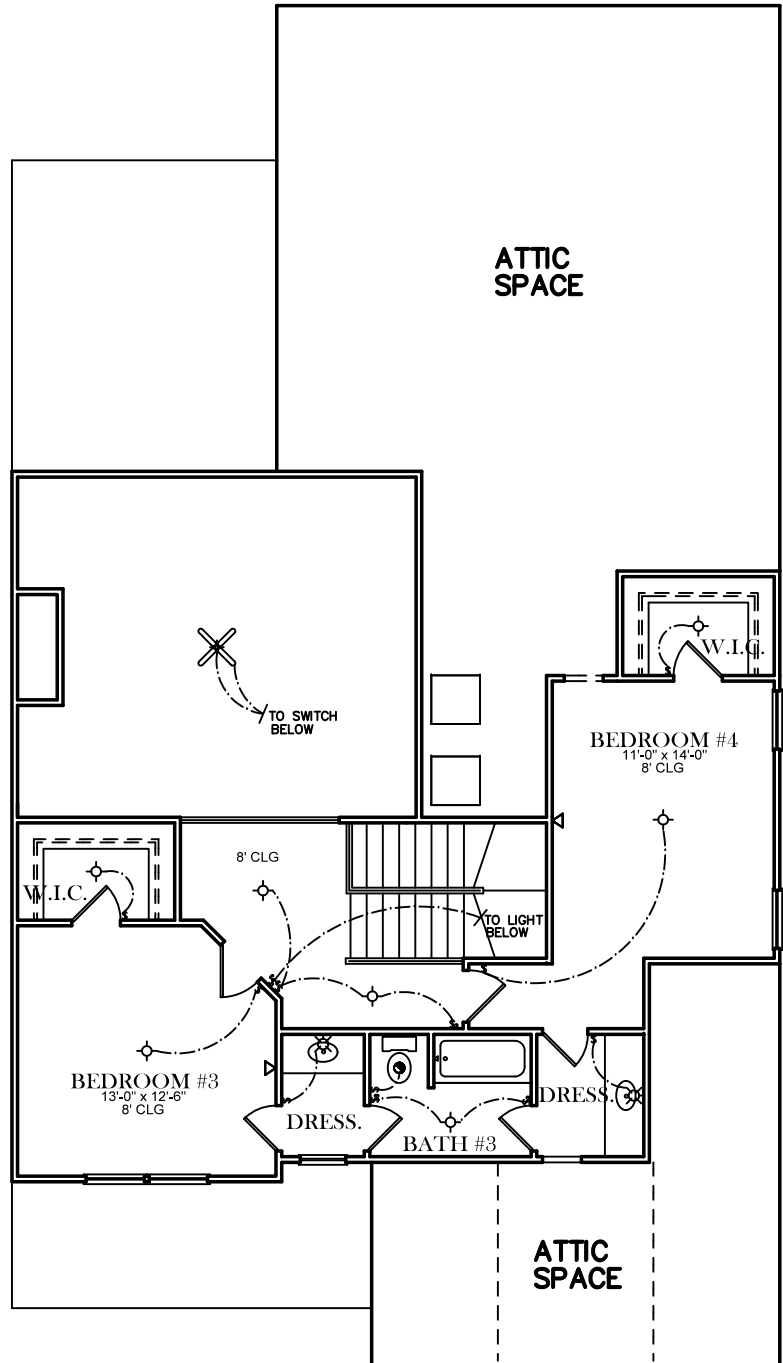

FRONT ELEVATION

SQUARE FOOTAGES
1ST FL- 1,809
SECOND FL- 705
TOTAL SQ. FT.- 2,514

ELECTRICAL LEGEND	
	CEILING LIGHT FIXTURE
	WALL LIGHT FIXTURE
	RECESSED LIGHT FIXTURE
	WATER PROOF RECESSED LIGHT FIXTURE
	FLOOD LIGHT FIXTURE
	CEILING FAN
	DUPLEX FLOOR OUTLET
	TELEPHONE
	TELEVISION
	SWITCH
	3-WAY SWITCH
	EXHAUST FAN
	EXHAUST FAN/LIGHT

FIRST FLOOR PLAN

ELECTRICAL LEGEND	
	CEILING LIGHT FIXTURE
	WALL LIGHT FIXTURE
	RECESSED LIGHT FIXTURE
	WATER PROOF RECESSED LIGHT FIXTURE
	FLOOD LIGHT FIXTURE
	CEILING FAN
	DUPLEX FLOOR OUTLET
	TELEPHONE
	TELEVISION
	SWITCH
	3-WAY SWITCH
	EXHAUST FAN
	EXHAUST FAN/LIGHT

SECOND FLOOR PLAN