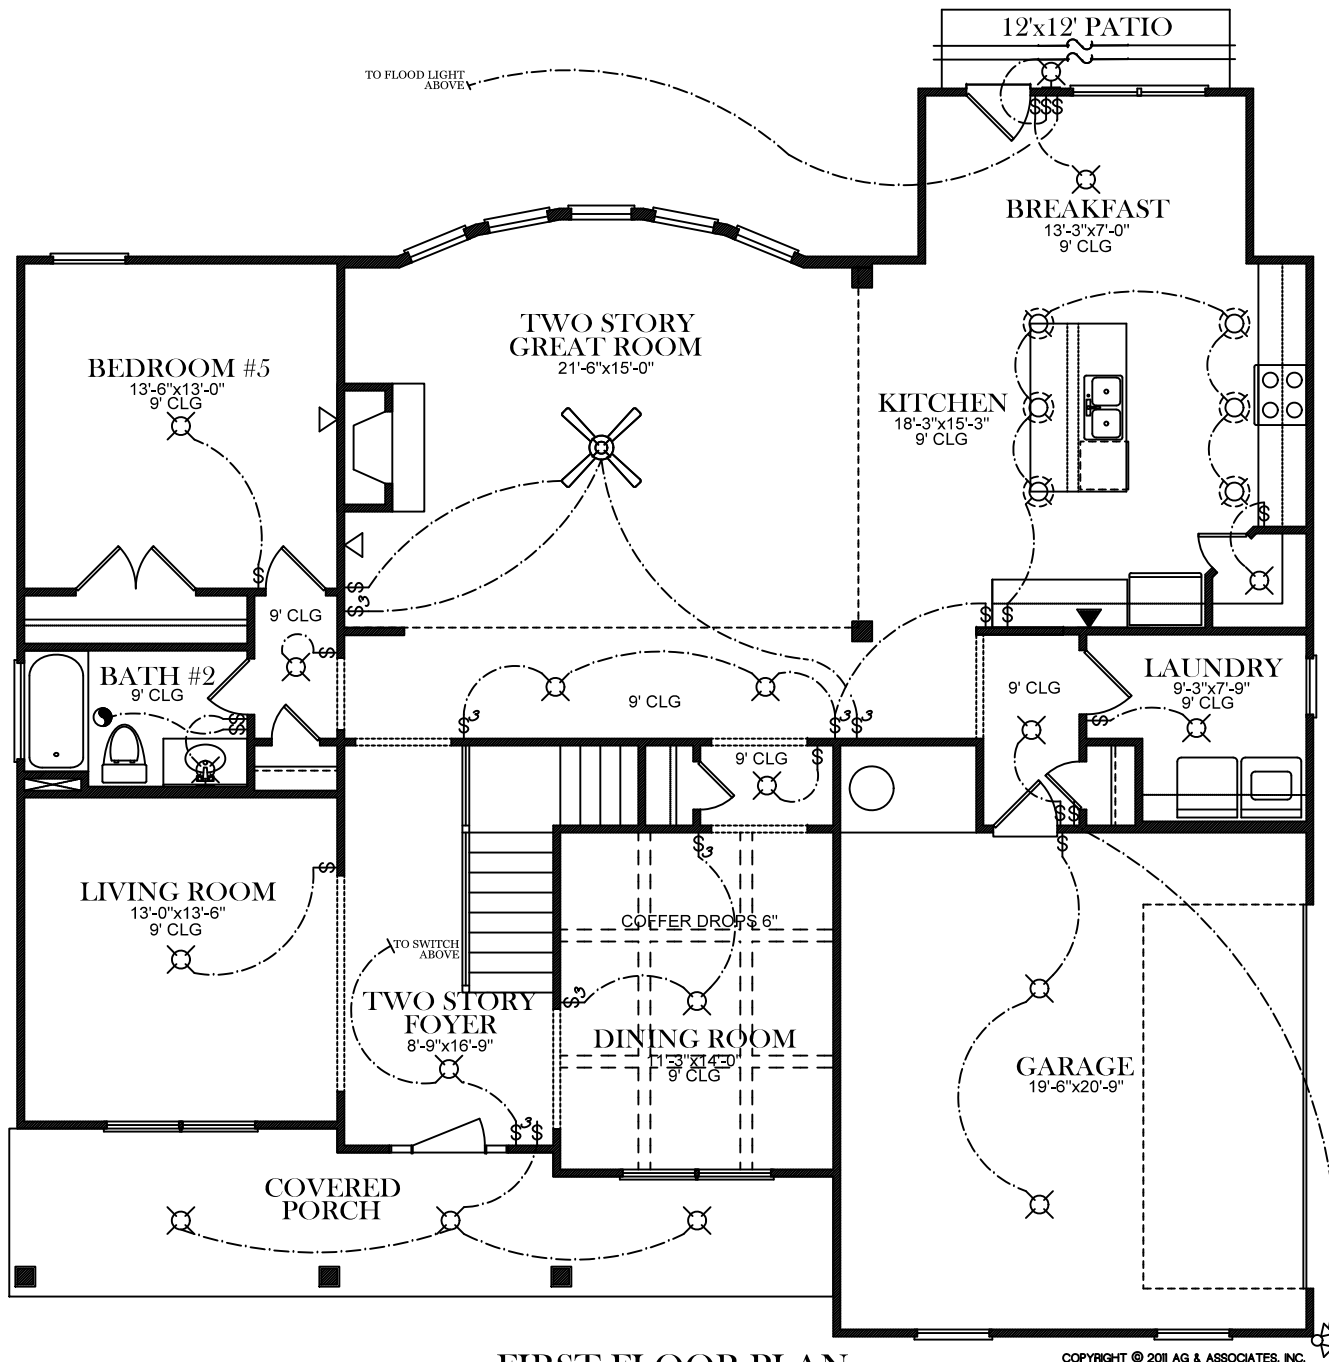

COPYRIGHT © 2011 AG & ASSOCIATES, INC.

FRONT ELEVATION

ELECTRICAL LEGEND

-  CEILING LIGHT FIXTURE
-  WALL LIGHT FIXTURE
-  RECESSED LIGHT FIXTURE
-  WATER PROOF RECESSED LIGHT FIXTURE
-  FLOOD LIGHT FIXTURE
-  DUPLEX OUTLET
-  DUPLEX OUTLET 42" A.F.F.
-  220 VOLT OUTLET
-  DUPLEX CEILING OUTLET
-  DUPLEX FLOOR OUTLET
-  SWITCHED DUPLEX OUTLET
-  TELEPHONE
-  TELEVISION
-  SWITCH
-  3-WAY SWITCH
-  EXHAUST FAN
-  EXHAUST FAN/LIGHT

BASEMENT FLOOR PLAN

COPYRIGHT © 2011 AG & ASSOCIATES, INC.

MILLWOOD A SE

ELECTRICAL LEGEND

- CEILING LIGHT FIXTURE
- WALL LIGHT FIXTURE
- RECESSED LIGHT FIXTURE
- WATER PROOF RECESSED LIGHT FIXTURE
- FLOOD LIGHT FIXTURE
- DUPLEX OUTLET
- DUPLEX OUTLET 42" A.F.F.
- 220 VOLT OUTLET
- DUPLEX CEILING OUTLET
- DUPLEX FLOOR OUTLET
- SWITCHED DUPLEX OUTLET
- TELEPHONE
- TELEVISION
- SWITCH
- 3-WAY SWITCH
- EXHAUST FAN
- EXHAUST FAN/LIGHT