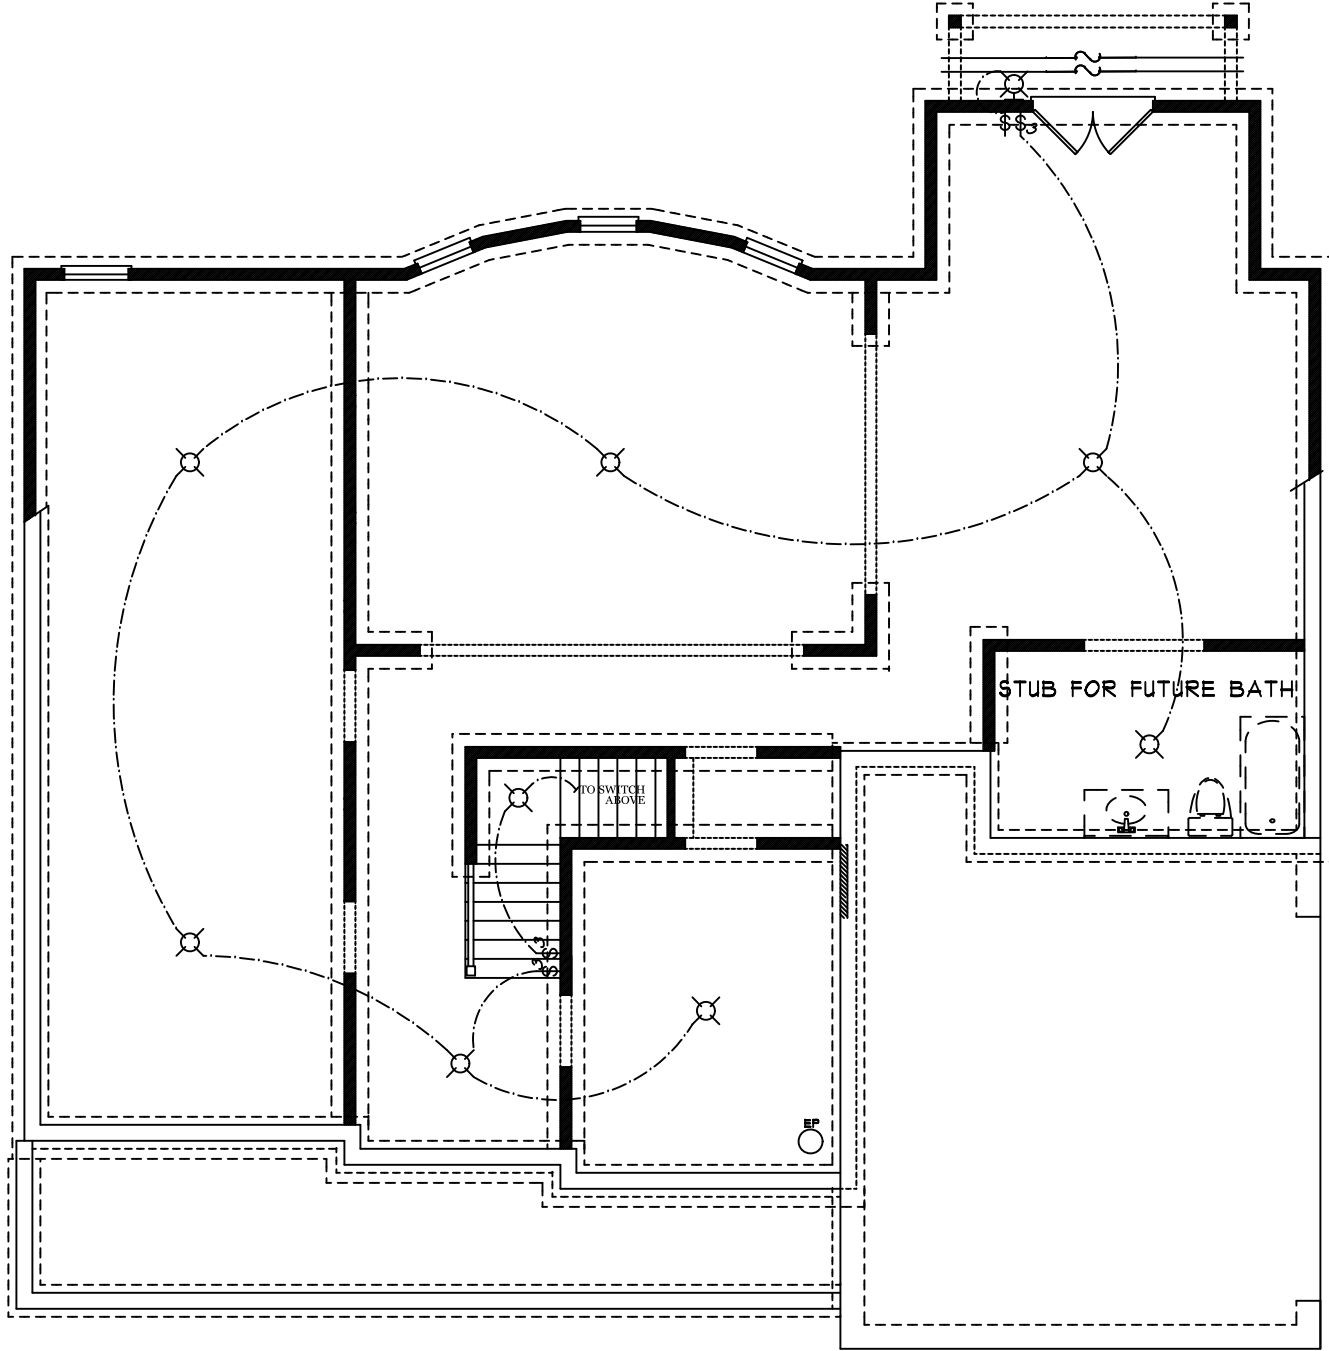

COPYRIGHT © 2011 AG & ASSOCIATES, INC.

FRONT ELEVATION

ELECTRICAL LEGEND

-  CEILING LIGHT FIXTURE
-  WALL LIGHT FIXTURE
-  RECESSED LIGHT FIXTURE
-  WATER PROOF RECESSED LIGHT FIXTURE
-  FLOOD LIGHT FIXTURE
-  DUPLEX OUTLET
-  DUPLEX OUTLET 42" A.F.F.
-  220 VOLT OUTLET
-  DUPLEX CEILING OUTLET
-  DUPLEX FLOOR OUTLET
-  SWITCHED DUPLEX OUTLET
-  TELEPHONE
-  TELEVISION
-  SWITCH
-  3-WAY SWITCH
-  EXHAUST FAN
-  EXHAUST FAN/LIGHT

BASEMENT FLOOR PLAN

COPYRIGHT © 2011 AG & ASSOCIATES, INC.

MILLWOOD A SE

ELECTRICAL LEGEND

- CEILING LIGHT FIXTURE
- WALL LIGHT FIXTURE
- RECESSED LIGHT FIXTURE
- WATER PROOF RECESSED LIGHT FIXTURE
- FLOOD LIGHT FIXTURE
- DUPLEX OUTLET
- DUPLEX OUTLET 42" A.F.F.
- 220 VOLT OUTLET
- DUPLEX CEILING OUTLET
- DUPLEX FLOOR OUTLET
- SWITCHED DUPLEX OUTLET
- TELEPHONE
- TELEVISION
- SWITCH
- 3-WAY SWITCH
- EXHAUST FAN
- EXHAUST FAN/LIGHT