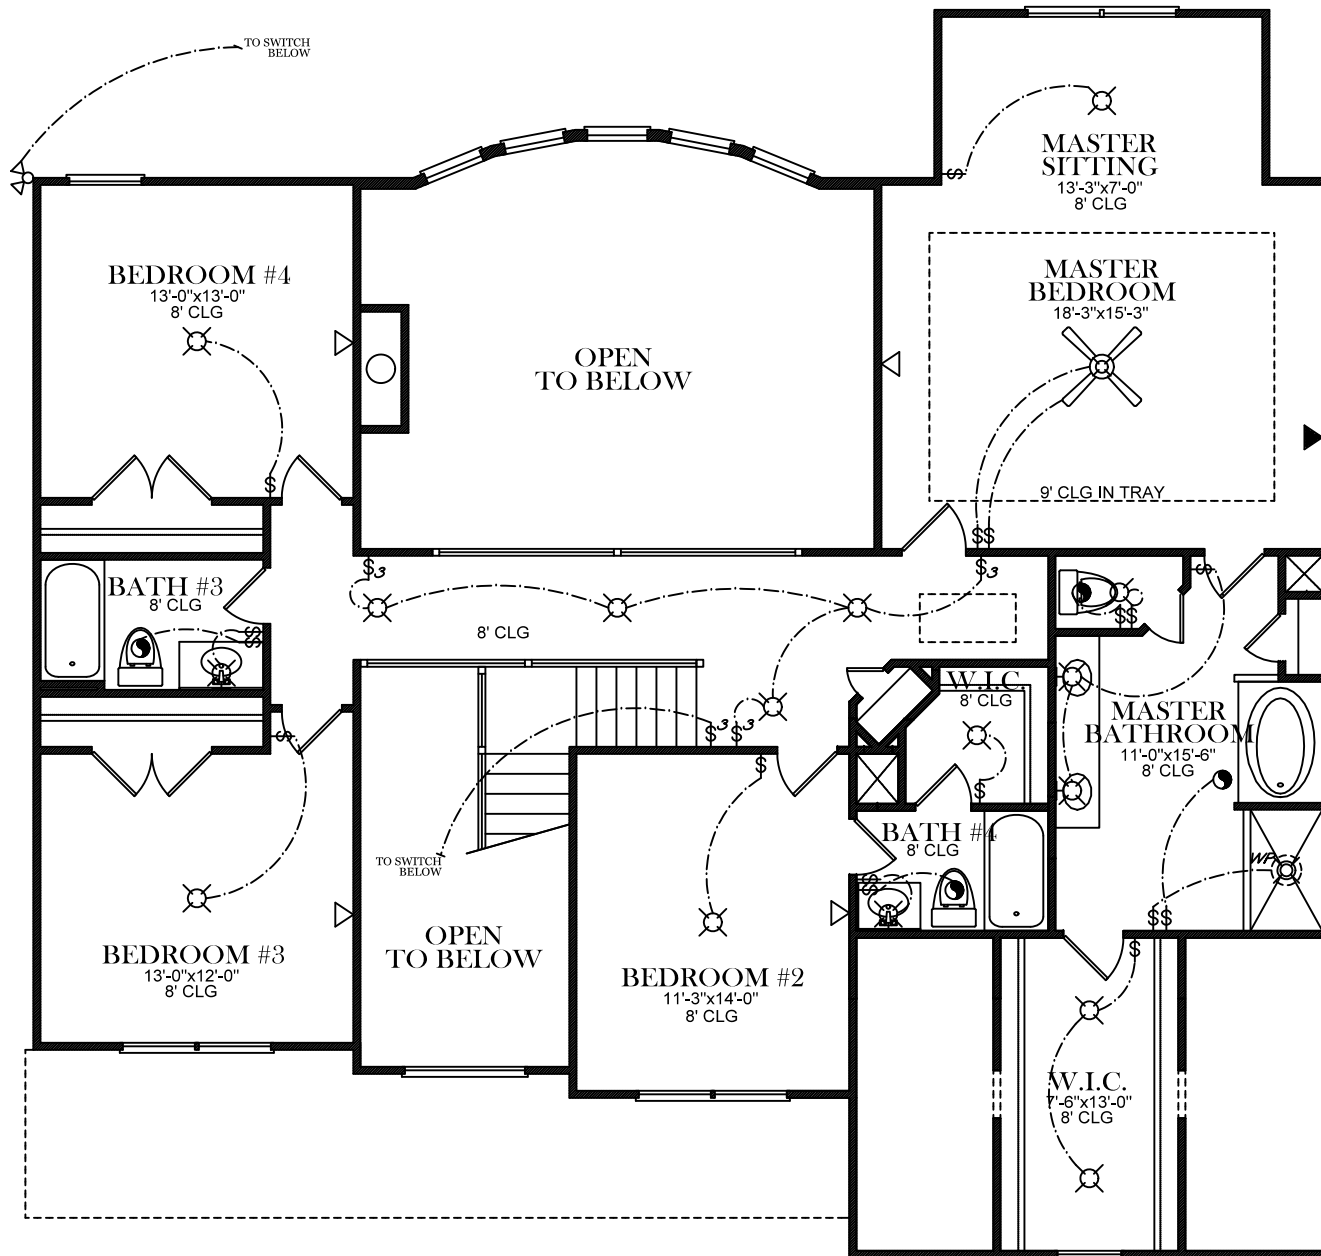

COPYRIGHT © 2011 AG & ASSOCIATES, INC.

FRONT ELEVATION

ELECTRICAL LEGEND

-  CEILING LIGHT FIXTURE
-  WALL LIGHT FIXTURE
-  RECESSED LIGHT FIXTURE
-  WATER PROOF RECESSED LIGHT FIXTURE
-  FLOOD LIGHT FIXTURE
-  DUPLEX OUTLET
-  DUPLEX OUTLET 42" A.F.F.
-  220 VOLT OUTLET
-  DUPLEX CEILING OUTLET
-  DUPLEX FLOOR OUTLET
-  SWITCHED DUPLEX OUTLET
-  TELEPHONE
-  TELEVISION
-  SWITCH
-  3-WAY SWITCH
-  EXHAUST FAN
-  EXHAUST FAN/LIGHT

BASEMENT FLOOR PLAN

COPYRIGHT © 2011 AG & ASSOCIATES, INC.

MILLWOOD A SE

ELECTRICAL LEGEND

- CEILING LIGHT FIXTURE
- WALL LIGHT FIXTURE
- RECESSED LIGHT FIXTURE
- WATER PROOF RECESSED LIGHT FIXTURE
- FLOOD LIGHT FIXTURE
- DUPLEX OUTLET
- DUPLEX OUTLET 42" A.F.F.
- 220 VOLT OUTLET
- DUPLEX CEILING OUTLET
- DUPLEX FLOOR OUTLET
- SWITCHED DUPLEX OUTLET
- TELEPHONE
- TELEVISION
- SWITCH
- 3-WAY SWITCH
- EXHAUST FAN
- EXHAUST FAN/LIGHT

FIRST FLOOR PLAN

COPYRIGHT © 2011 AG & ASSOCIATES, INC.

MILLWOOD A SE

ELECTRICAL LEGEND

- CEILING LIGHT FIXTURE
- WALL LIGHT FIXTURE
- RECESSED LIGHT FIXTURE
- WATER PROOF RECESSED LIGHT FIXTURE
- FLOOD LIGHT FIXTURE
- DUPLEX OUTLET
- DUPLEX OUTLET 42" A.F.F.
- 220 VOLT OUTLET
- DUPLEX CEILING OUTLET
- DUPLEX FLOOR OUTLET
- SWITCHED DUPLEX OUTLET
- TELEPHONE
- TELEVISION
- SWITCH
- 3-WAY SWITCH
- EXHAUST FAN
- EXHAUST FAN/LIGHT