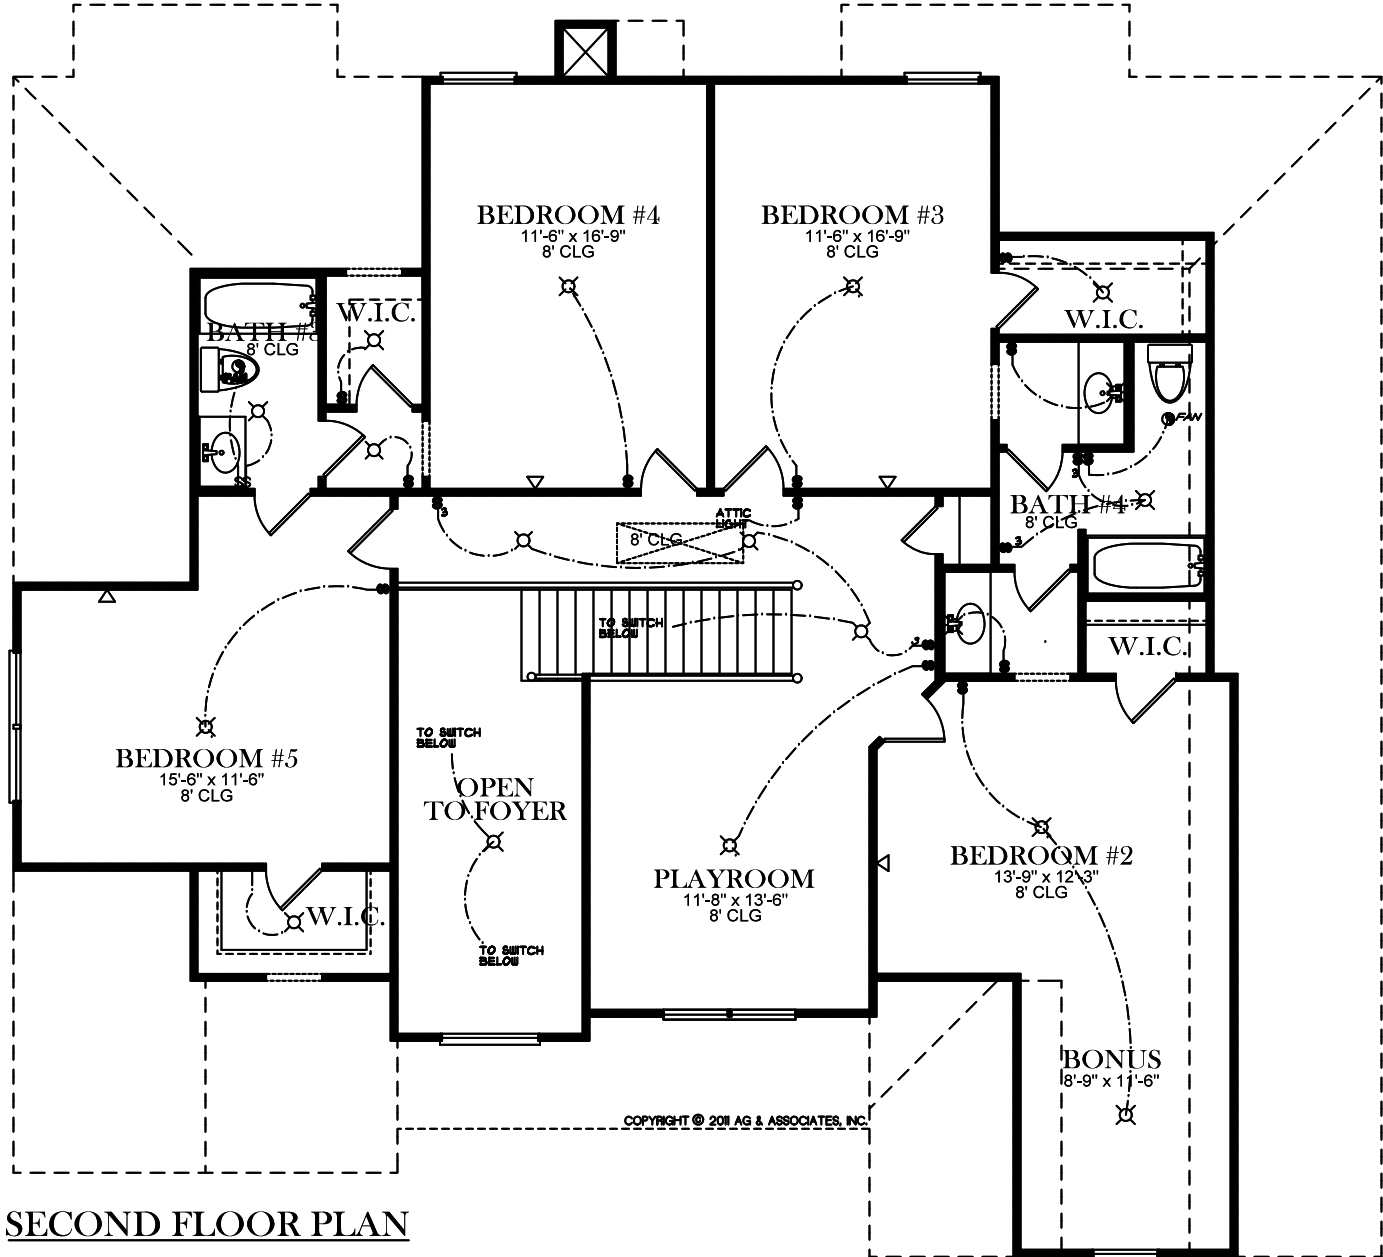

COPYRIGHT © 2011 AG & ASSOCIATES, INC.

FRONT ELEVATION

**ELECTRICAL LEGEND**

- ☒ CEILING LIGHT FIXTURE
- ☒ WALL LIGHT FIXTURE
- ☒ RECESSED LIGHT FIXTURE
- ☒ WATER PROOF RECESSED LIGHT FIXTURE
- ☒ FLOOD LIGHT FIXTURE
- ⊕ DUPLEX OUTLET
- ⊕ DUPLEX OUTLET 42" A.F.F.
- ⊕ 220 VOLT OUTLET
- ⊕ DUPLEX CEILING OUTLET
- ⊕ DUPLEX FLOOR OUTLET
- ⊕ SWITCHED DUPLEX OUTLET
- ☒ TELEPHONE
- ☒ TELEVISION
- ☒ SWITCH
- ☒ 3-WAY SWITCH
- ☒ EXHAUST FAN
- ☒ EXHAUST FAN/LIGHT

**BASEMENT FLOOR PLAN**

**ELECTRICAL LEGEND**

- ⊗ CEILING LIGHT FIXTURE
- ⊗ WALL LIGHT FIXTURE
- ⊗ RECESSED LIGHT FIXTURE
- ⊗ WATER PROOF RECESSED LIGHT FIXTURE
- ⊗ FLOOD LIGHT FIXTURE
- ⊗ DUPLEX OUTLET
- ⊗ DUPLEX OUTLET 12' A.F.F.
- ⊗ 220 VOLT OUTLET
- ⊗ DUPLEX CEILING OUTLET
- ⊗ DUPLEX FLOOR OUTLET
- ⊗ SWITCHED DUPLEX OUTLET
- ⊗ TELEPHONE
- ⊗ TELEVISION
- ⊗ SWITCH
- ⊗ 3-WAY SWITCH
- ⊗ EXHAUST FAN
- ⊗ EXHAUST FAN/LIGHT

**FIRST FLOOR PLAN**

ELECTRICAL LEGEND	
	CEILING LIGHT FIXTURE
	WALL LIGHT FIXTURE
	RECESSED LIGHT FIXTURE
	WATER PROOF RECESSED LIGHT FIXTURE
	FLOOD LIGHT FIXTURE
	DUPLEX OUTLET
	DUPLEX OUTLET 42" A.F.F.
	220 VOLT OUTLET
	DUPLEX CEILING OUTLET
	DUPLEX FLOOR OUTLET
	SWITCHED DUPLEX OUTLET
	TELEPHONE
	TELEVISION
	SWITCH
	3-WAY SWITCH
	EXHAUST FAN
	EXHAUST FAN/LIGHT