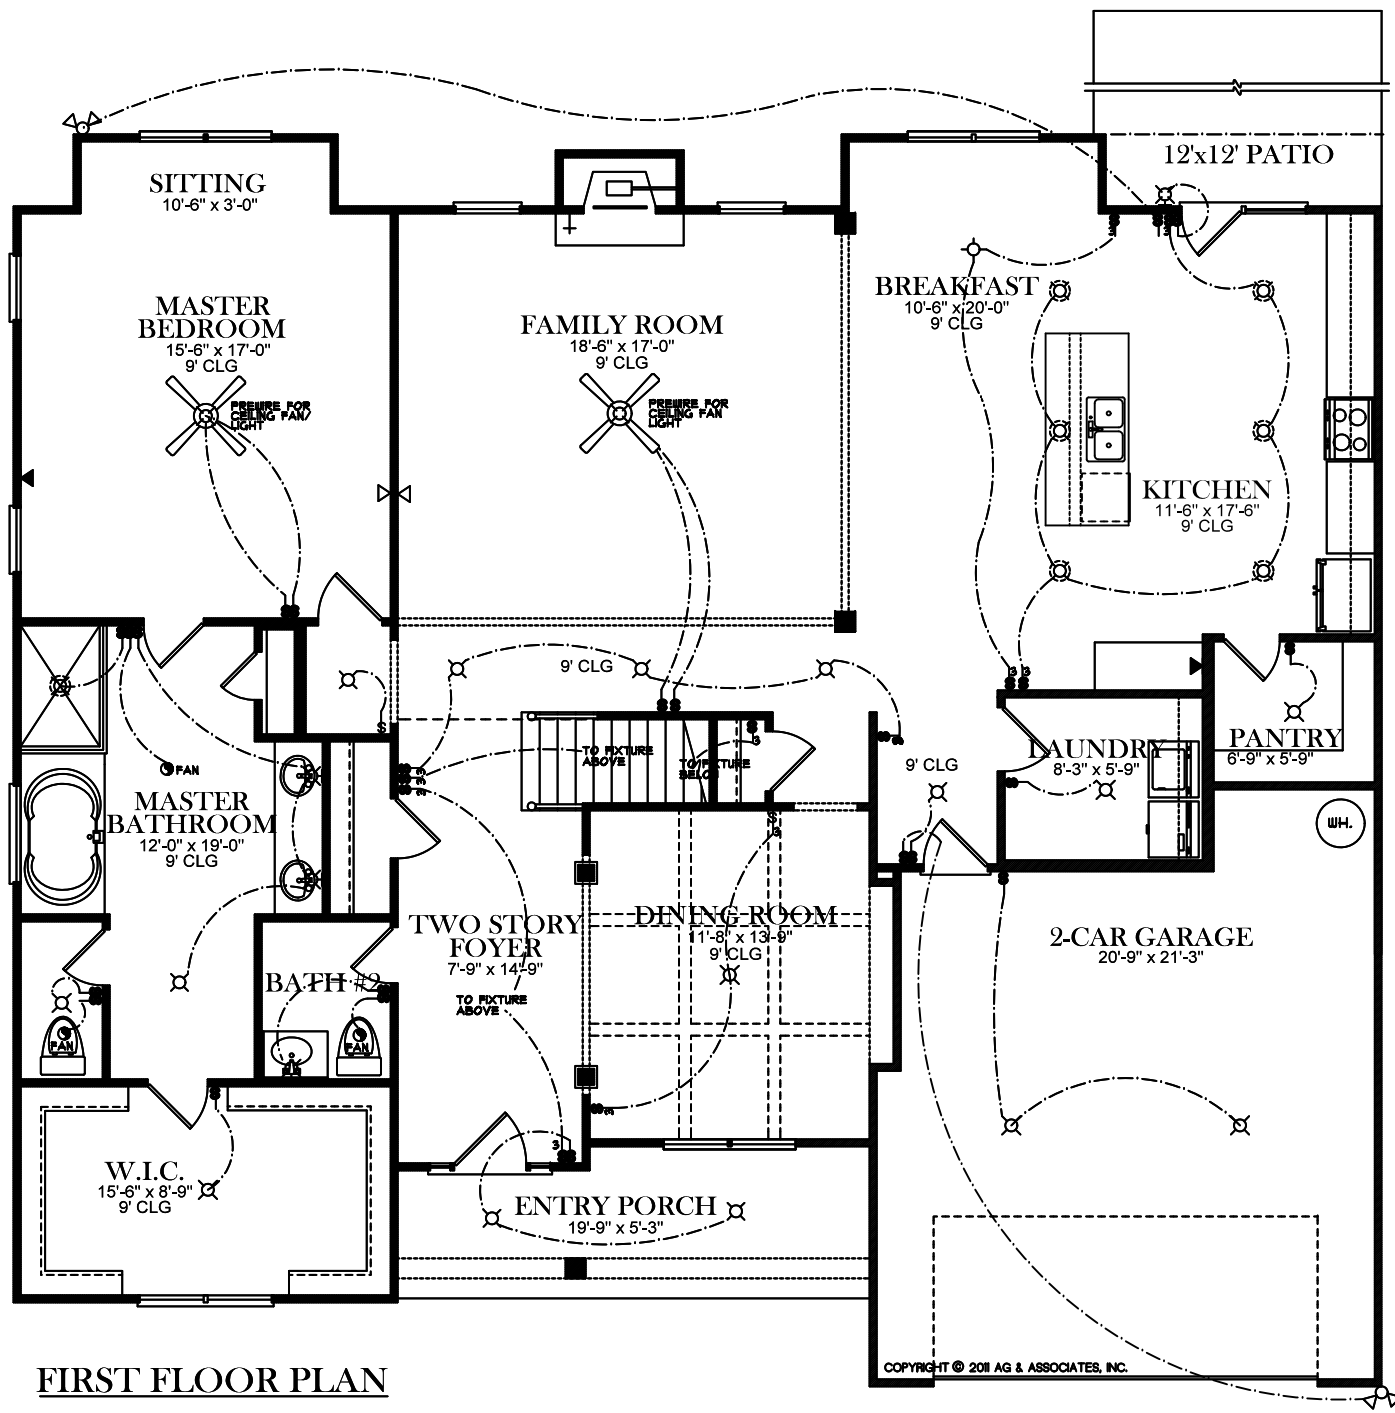

COPYRIGHT © 2011 AG & ASSOCIATES, INC.

FRONT ELEVATION

**ELECTRICAL LEGEND**

- ☒ CEILING LIGHT FIXTURE
- ☒ WALL LIGHT FIXTURE
- ☒ RECESSED LIGHT FIXTURE
- ☒ WATER PROOF RECESSED LIGHT FIXTURE
- ☒ FLOOD LIGHT FIXTURE
- ⊕ DUPLEX OUTLET
- ⊕ DUPLEX OUTLET 42" A.F.F.
- ⊕ 220 VOLT OUTLET
- ⊕ DUPLEX CEILING OUTLET
- ⊕ DUPLEX FLOOR OUTLET
- ⊕ SWITCHED DUPLEX OUTLET
- ☒ TELEPHONE
- ☒ TELEVISION
- ☒ SWITCH
- ☒ 3-WAY SWITCH
- ☒ EXHAUST FAN
- ☒ EXHAUST FAN/LIGHT

**BASEMENT FLOOR PLAN**

**ELECTRICAL LEGEND**

- ⊗ CEILING LIGHT FIXTURE
- ⊗ WALL LIGHT FIXTURE
- ⊗ RECESSED LIGHT FIXTURE
- ⊗ WATER PROOF RECESSED LIGHT FIXTURE
- ⊗ FLOOD LIGHT FIXTURE
- ⊗ DUPLEX OUTLET
- ⊗ DUPLEX OUTLET 12' A.F.F.
- ⊗ 220 VOLT OUTLET
- ⊗ DUPLEX CEILING OUTLET
- ⊗ DUPLEX FLOOR OUTLET
- ⊗ SWITCHED DUPLEX OUTLET
- ⊗ TELEPHONE
- ⊗ TELEVISION
- ⊗ SWITCH
- ⊗ 3-WAY SWITCH
- ⊗ EXHAUST FAN
- ⊗ EXHAUST FAN/LIGHT

**FIRST FLOOR PLAN**

ELECTRICAL LEGEND	
	CEILING LIGHT FIXTURE
	WALL LIGHT FIXTURE
	RECESSED LIGHT FIXTURE
	WATER PROOF RECESSED LIGHT FIXTURE
	FLOOD LIGHT FIXTURE
	DUPLEX OUTLET
	DUPLEX OUTLET 42" A.F.F.
	220 VOLT OUTLET
	DUPLEX CEILING OUTLET
	DUPLEX FLOOR OUTLET
	SWITCHED DUPLEX OUTLET
	TELEPHONE
	TELEVISION
	SWITCH
	3-WAY SWITCH
	EXHAUST FAN
	EXHAUST FAN/LIGHT