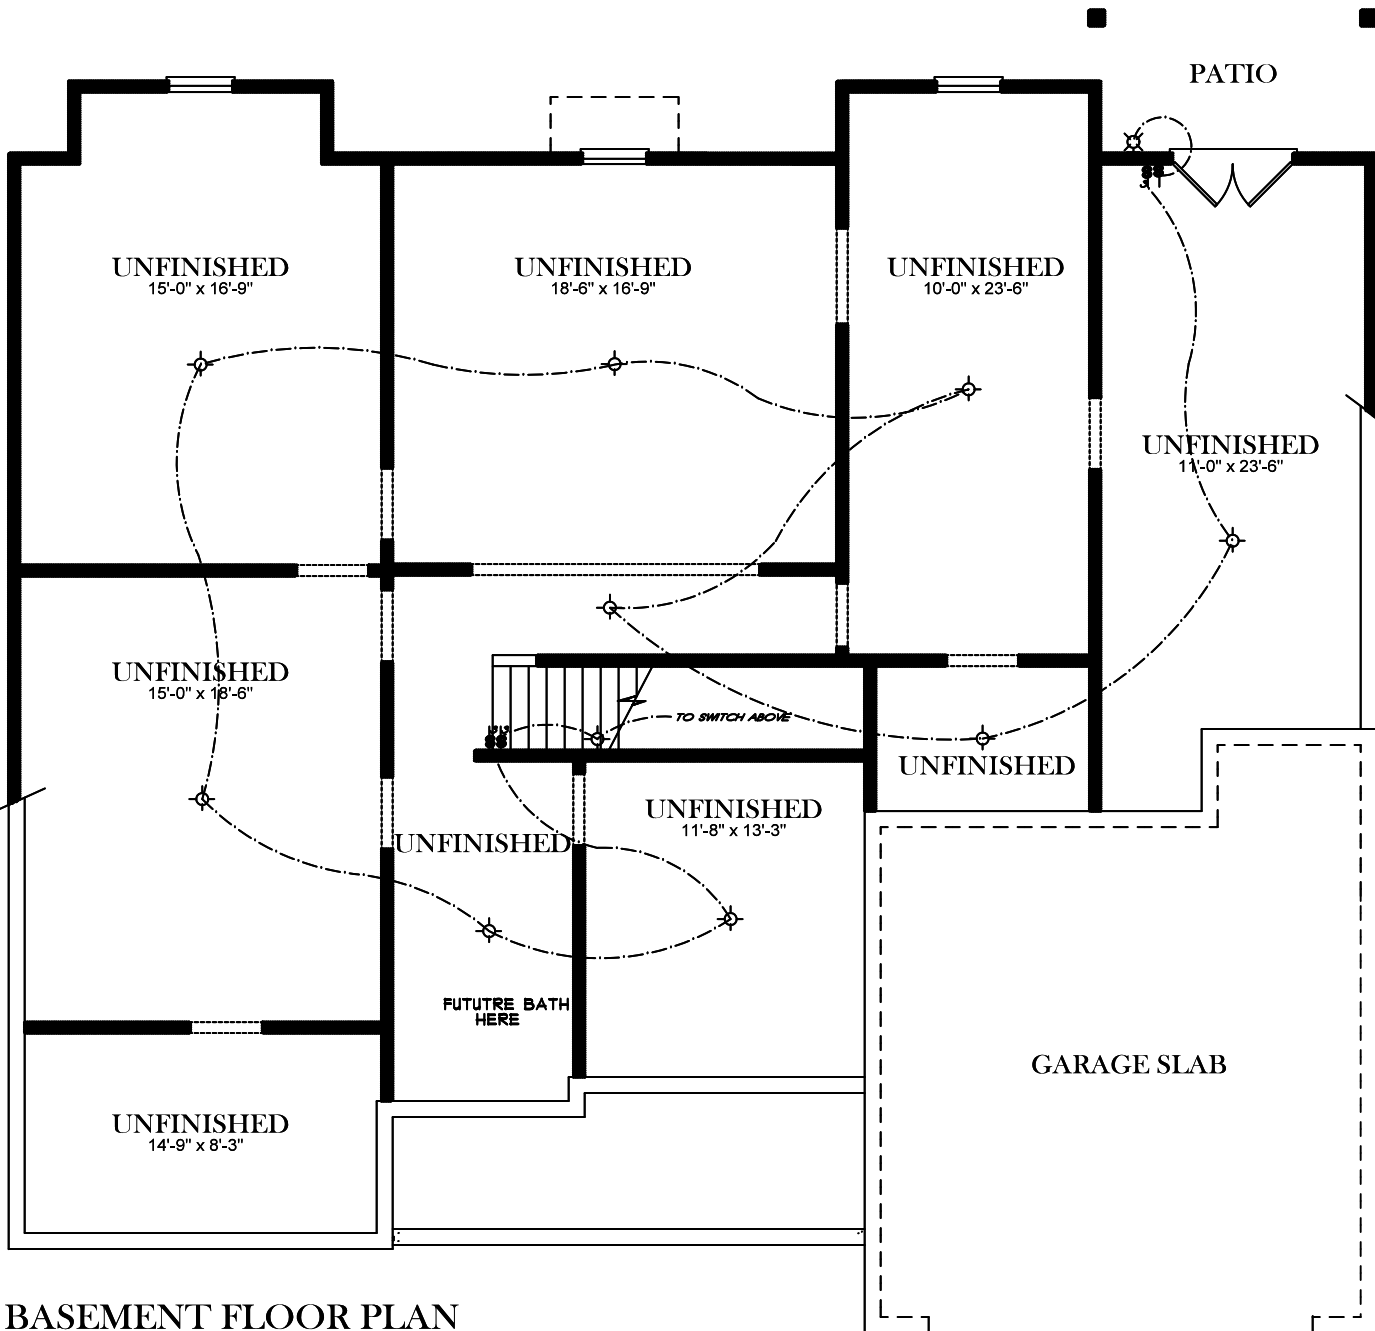

COPYRIGHT © 2011 AG & ASSOCIATES, INC.

FRONT ELEVATION

**ELECTRICAL LEGEND**

- ☒ CEILING LIGHT FIXTURE
- ☒ WALL LIGHT FIXTURE
- ☒ RECESSED LIGHT FIXTURE
- ☒ WATER PROOF RECESSED LIGHT FIXTURE
- ☒ FLOOD LIGHT FIXTURE
- ⊕ DUPLEX OUTLET
- ⊕ DUPLEX OUTLET 42" A.F.F.
- ⊕ 220 VOLT OUTLET
- ⊕ DUPLEX CEILING OUTLET
- ⊕ DUPLEX FLOOR OUTLET
- ⊕ SWITCHED DUPLEX OUTLET
- ☒ TELEPHONE
- ☒ TELEVISION
- ☒ SWITCH
- ☒ 3-WAY SWITCH
- ☒ EXHAUST FAN
- ☒ EXHAUST FAN/LIGHT

**BASEMENT FLOOR PLAN**

**ELECTRICAL LEGEND**

- ⊗ CEILING LIGHT FIXTURE
- ⊗ WALL LIGHT FIXTURE
- ⊗ RECESSED LIGHT FIXTURE
- ⊗ WATER PROOF RECESSED LIGHT FIXTURE
- ⊗ FLOOD LIGHT FIXTURE
- ⊗ DUPLEX OUTLET
- ⊗ DUPLEX OUTLET 12' A.F.F.
- ⊗ 220 VOLT OUTLET
- ⊗ DUPLEX CEILING OUTLET
- ⊗ DUPLEX FLOOR OUTLET
- ⊗ SWITCHED DUPLEX OUTLET
- ⊗ TELEPHONE
- ⊗ TELEVISION
- ⊗ SWITCH
- ⊗ 3-WAY SWITCH
- ⊗ EXHAUST FAN
- ⊗ EXHAUST FAN/LIGHT

**FIRST FLOOR PLAN**

ELECTRICAL LEGEND	
	CEILING LIGHT FIXTURE
	WALL LIGHT FIXTURE
	RECESSED LIGHT FIXTURE
	WATER PROOF RECESSED LIGHT FIXTURE
	FLOOD LIGHT FIXTURE
	DUPLEX OUTLET
	DUPLEX OUTLET 42" A.F.F.
	220 VOLT OUTLET
	DUPLEX CEILING OUTLET
	DUPLEX FLOOR OUTLET
	SWITCHED DUPLEX OUTLET
	TELEPHONE
	TELEVISION
	SWITCH
	3-WAY SWITCH
	EXHAUST FAN
	EXHAUST FAN/LIGHT