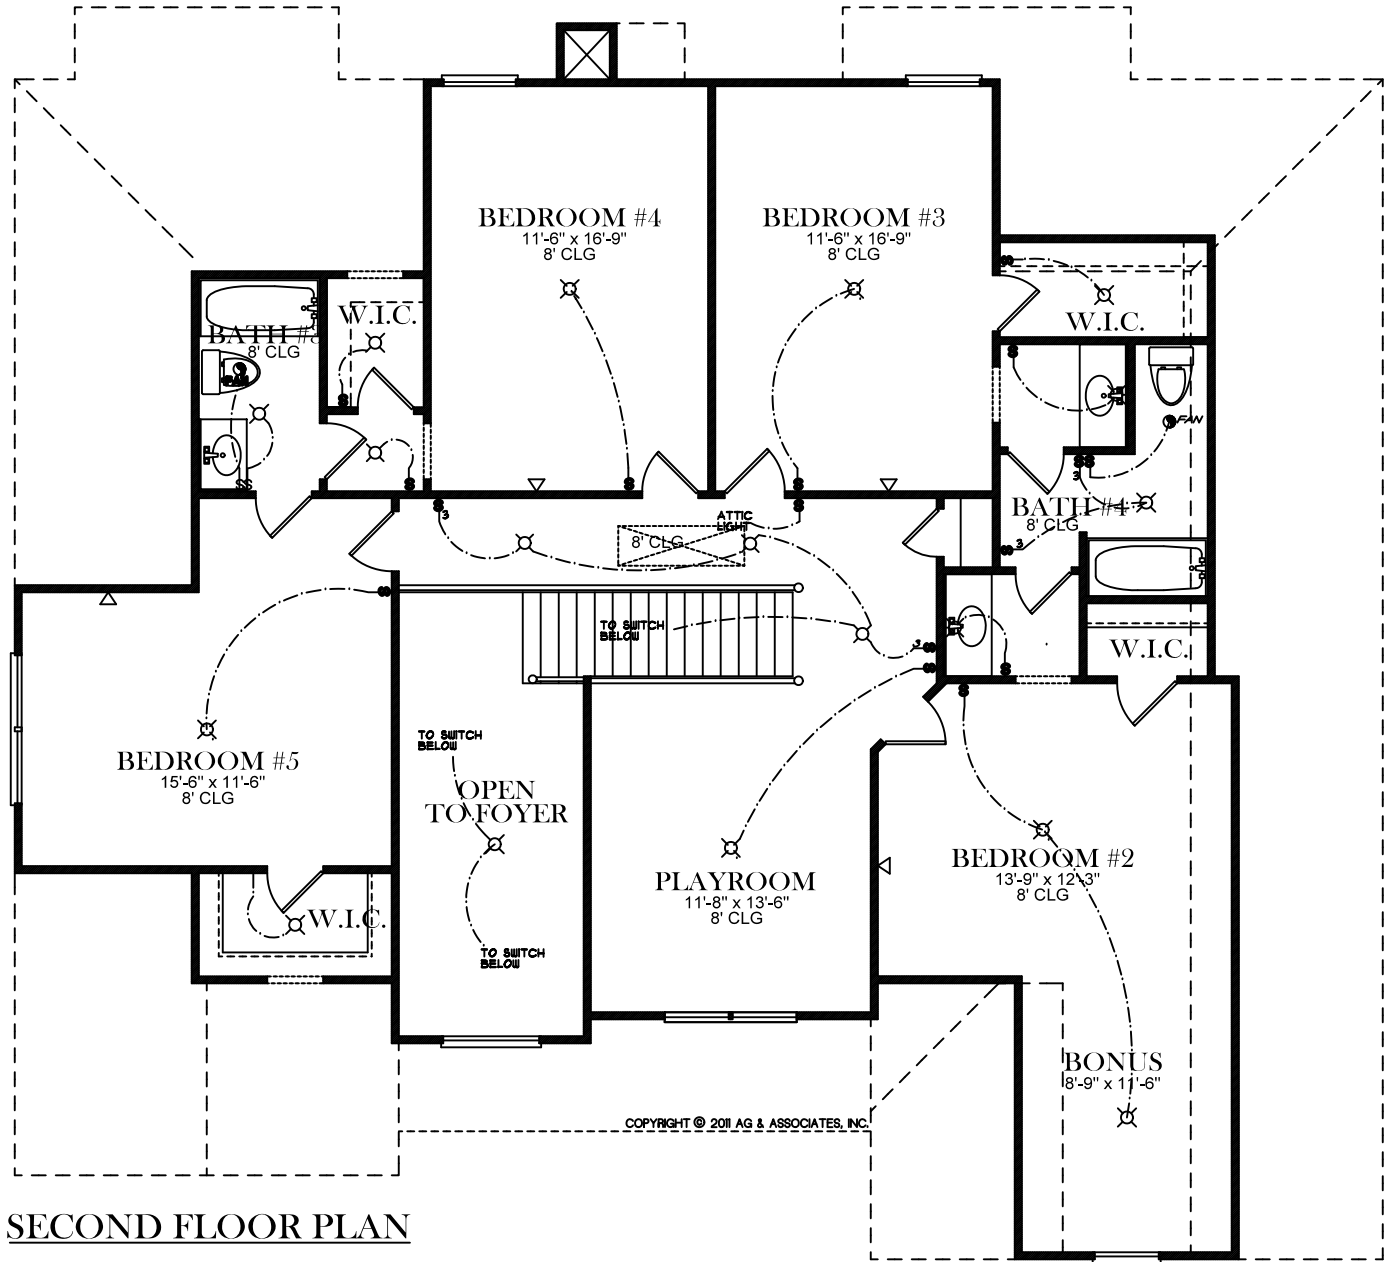

COPYRIGHT © 2011 AG & ASSOCIATES, INC.

FRONT ELEVATION

ELECTRICAL LEGEND

- ☒ CEILING LIGHT FIXTURE
- ☒ WALL LIGHT FIXTURE
- ☒ RECESSED LIGHT FIXTURE
- ☒ WATER PROOF RECESSED LIGHT FIXTURE
- ☒ FLOOD LIGHT FIXTURE
- ⊕ DUPLEX OUTLET
- ⊕ DUPLEX OUTLET 42" A.F.F.
- ⊕ 220 VOLT OUTLET
- ⊕ DUPLEX CEILING OUTLET
- ⊕ DUPLEX FLOOR OUTLET
- ⊕ SWITCHED DUPLEX OUTLET
- ☒ TELEPHONE
- △ TELEVISION
- ⊕ SWITCH
- ⊕ 3-WAY SWITCH
- ⊕ EXHAUST FAN
- ⊕ EXHAUST FAN/LIGHT

BASEMENT FLOOR PLAN

ELECTRICAL LEGEND

-  CEILING LIGHT FIXTURE
-  WALL LIGHT FIXTURE
-  RECESSED LIGHT FIXTURE
-  WATER PROOF RECESSED LIGHT FIXTURE
-  FLOOD LIGHT FIXTURE
-  DUPLEX OUTLET
-  DUPLEX OUTLET 42" A.F.F.
-  220 VOLT OUTLET
-  DUPLEX CEILING OUTLET
-  DUPLEX FLOOR OUTLET
-  SWITCHED DUPLEX OUTLET
-  TELEPHONE
-  TELEVISION
-  SWITCH
-  3-WAY SWITCH
-  EXHAUST FAN
-  EXHAUST FAN/LIGHT

FIRST FLOOR PLAN

COPYRIGHT © 2011 AG & ASSOCIATES, INC.

ELECTRICAL LEGEND	
	CEILING LIGHT FIXTURE
	WALL LIGHT FIXTURE
	RECESSED LIGHT FIXTURE
	WATER PROOF RECESSED LIGHT FIXTURE
	FLOOD LIGHT FIXTURE
	DUPLEX OUTLET
	DUPLEX OUTLET 42" A.F.F.
	220 VOLT OUTLET
	DUPLEX CEILING OUTLET
	DUPLEX FLOOR OUTLET
	SWITCHED DUPLEX OUTLET
	TELEPHONE
	TELEVISION
	SWITCH
	3-WAY SWITCH
	EXHAUST FAN
	EXHAUST FAN/LIGHT

SECOND FLOOR PLAN