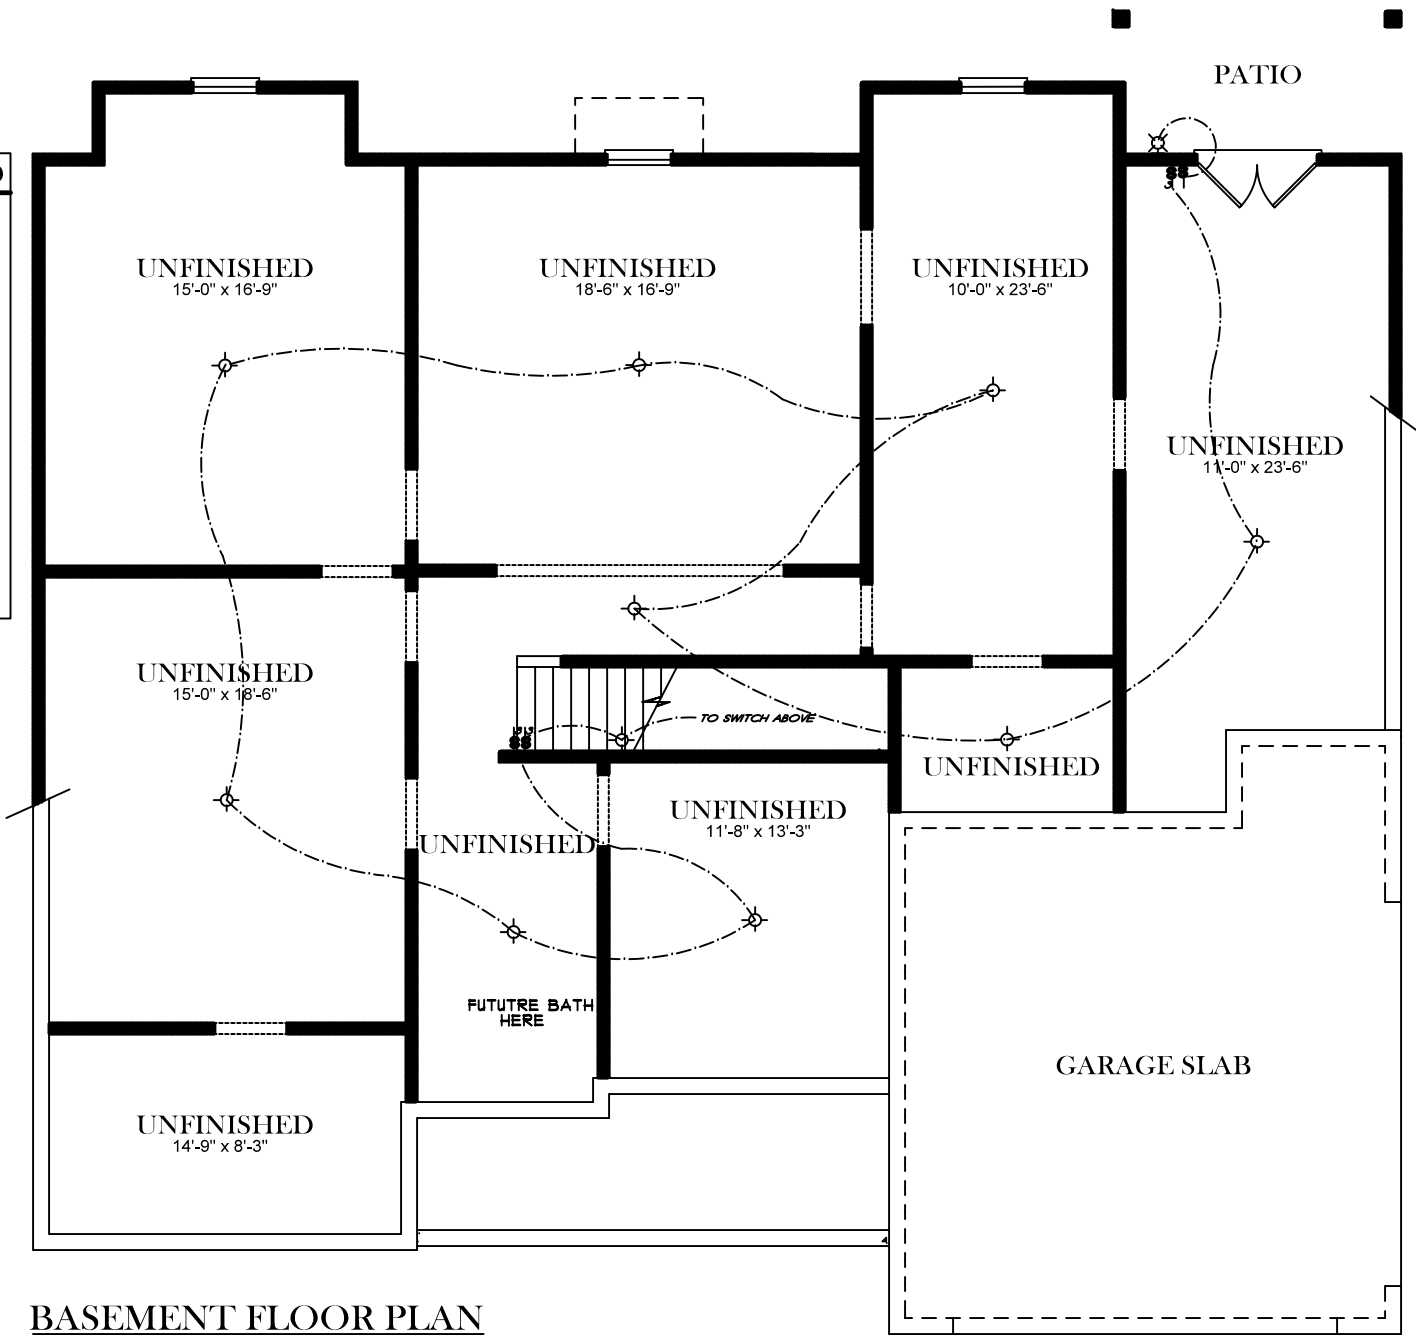

COPYRIGHT © 2011 AG & ASSOCIATES, INC.

FRONT ELEVATION

ELECTRICAL LEGEND

- ☒ CEILING LIGHT FIXTURE
- ☒ WALL LIGHT FIXTURE
- ☒ RECESSED LIGHT FIXTURE
- ☒ WATER PROOF RECESSED LIGHT FIXTURE
- ☒ FLOOD LIGHT FIXTURE
- ⊕ DUPLEX OUTLET
- ⊕ DUPLEX OUTLET 42" A.F.F.
- ⊕ 220 VOLT OUTLET
- ⊕ DUPLEX CEILING OUTLET
- ⊕ DUPLEX FLOOR OUTLET
- ⊕ SWITCHED DUPLEX OUTLET
- ☒ TELEPHONE
- △ TELEVISION
- ⊕ SWITCH
- ⊕ 3-WAY SWITCH
- ⊕ EXHAUST FAN
- ⊕ EXHAUST FAN/LIGHT

BASEMENT FLOOR PLAN

ELECTRICAL LEGEND

-  CEILING LIGHT FIXTURE
-  WALL LIGHT FIXTURE
-  RECESSED LIGHT FIXTURE
-  WATER PROOF RECESSED LIGHT FIXTURE
-  FLOOD LIGHT FIXTURE
-  DUPLEX OUTLET
-  DUPLEX OUTLET 42" A.F.F.
-  220 VOLT OUTLET
-  DUPLEX CEILING OUTLET
-  DUPLEX FLOOR OUTLET
-  SWITCHED DUPLEX OUTLET
-  TELEPHONE
-  TELEVISION
-  SWITCH
-  3-WAY SWITCH
-  EXHAUST FAN
-  EXHAUST FAN/LIGHT

FIRST FLOOR PLAN

COPYRIGHT © 2011 AG & ASSOCIATES, INC.

ELECTRICAL LEGEND	
	CEILING LIGHT FIXTURE
	WALL LIGHT FIXTURE
	RECESSED LIGHT FIXTURE
	WATER PROOF RECESSED LIGHT FIXTURE
	FLOOD LIGHT FIXTURE
	DUPLEX OUTLET
	DUPLEX OUTLET 42" A.F.F.
	220 VOLT OUTLET
	DUPLEX CEILING OUTLET
	DUPLEX FLOOR OUTLET
	SWITCHED DUPLEX OUTLET
	TELEPHONE
	TELEVISION
	SWITCH
	3-WAY SWITCH
	EXHAUST FAN
	EXHAUST FAN/LIGHT

SECOND FLOOR PLAN