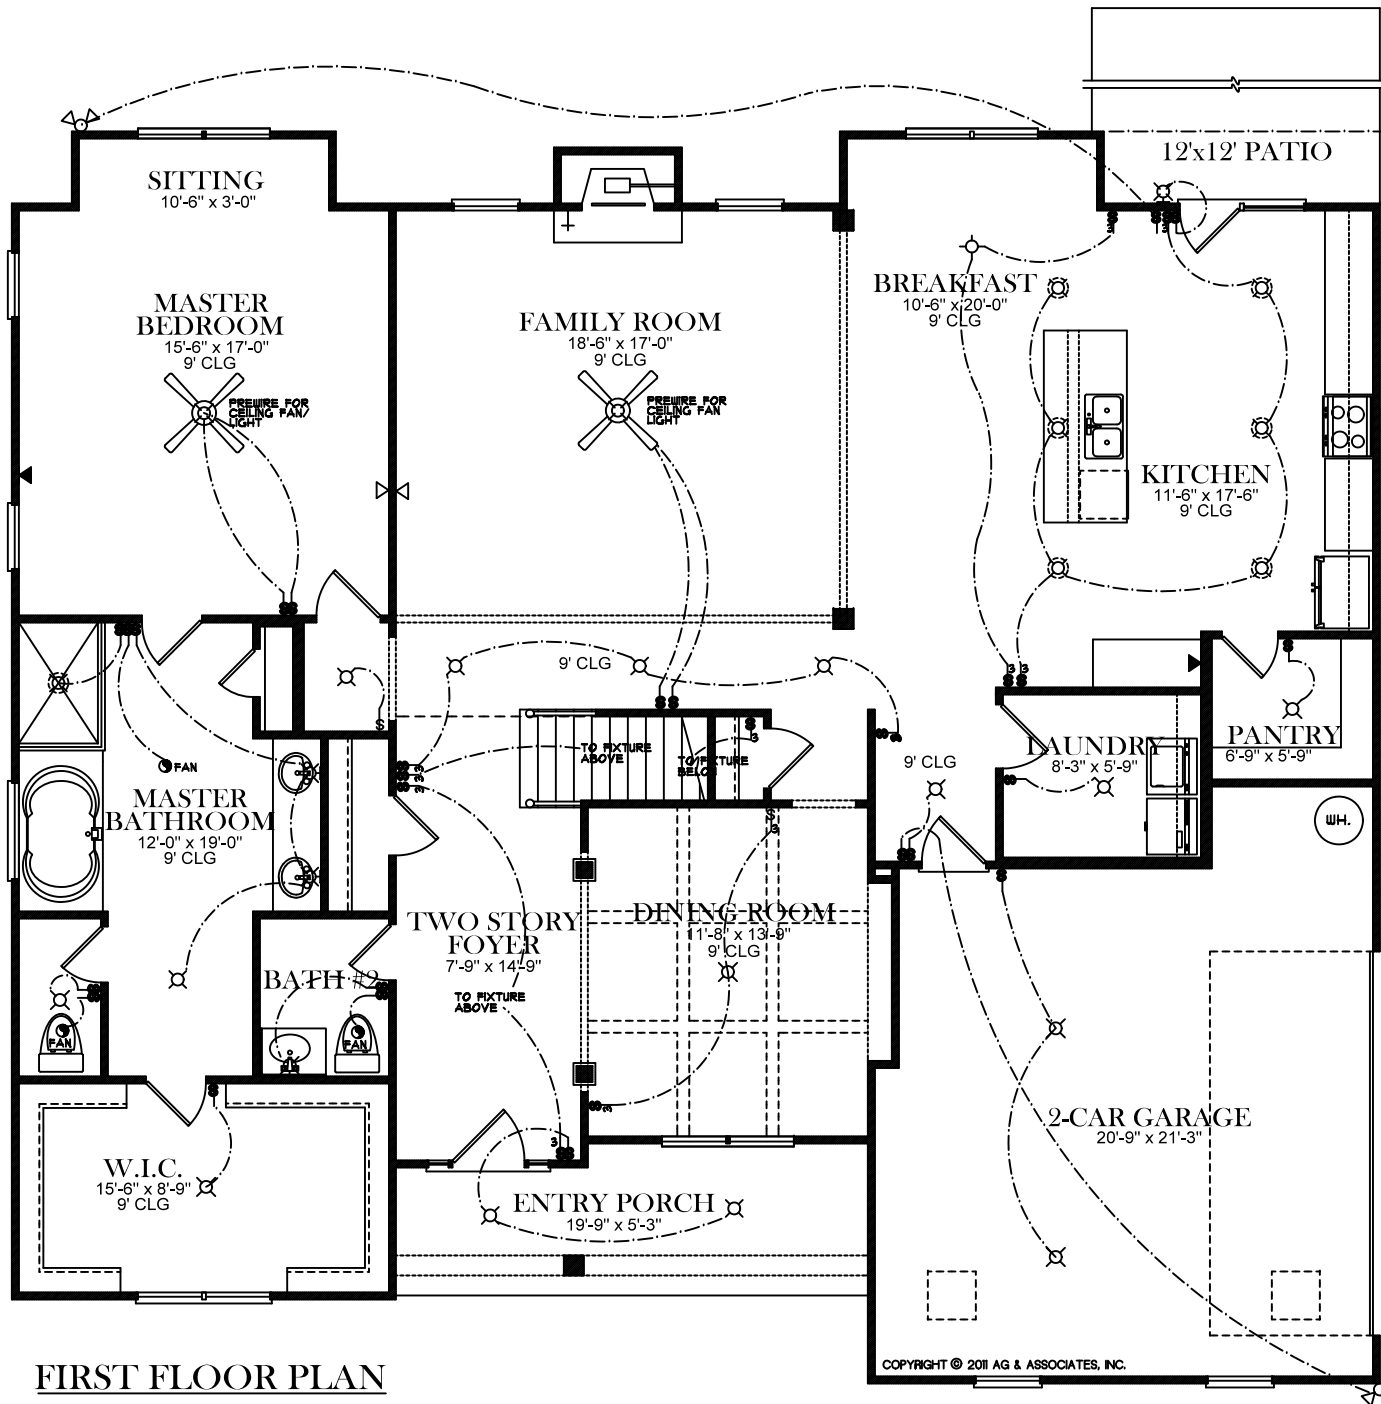

COPYRIGHT © 2011 AG & ASSOCIATES, INC.

FRONT ELEVATION

ELECTRICAL LEGEND

- ☒ CEILING LIGHT FIXTURE
- ☒ WALL LIGHT FIXTURE
- ☒ RECESSED LIGHT FIXTURE
- ☒ WATER PROOF RECESSED LIGHT FIXTURE
- ☒ FLOOD LIGHT FIXTURE
- ⊕ DUPLEX OUTLET
- ⊕ DUPLEX OUTLET 42" A.F.F.
- ⊕ 220 VOLT OUTLET
- ⊕ DUPLEX CEILING OUTLET
- ⊕ DUPLEX FLOOR OUTLET
- ⊕ SWITCHED DUPLEX OUTLET
- ☒ TELEPHONE
- △ TELEVISION
- ⊕ SWITCH
- ⊕ 3-WAY SWITCH
- ⊕ EXHAUST FAN
- ⊕ EXHAUST FAN/LIGHT

BASEMENT FLOOR PLAN

ELECTRICAL LEGEND

-  CEILING LIGHT FIXTURE
-  WALL LIGHT FIXTURE
-  RECESSED LIGHT FIXTURE
-  WATER PROOF RECESSED LIGHT FIXTURE
-  FLOOD LIGHT FIXTURE
-  DUPLEX OUTLET
-  DUPLEX OUTLET 42" A.F.F.
-  220 VOLT OUTLET
-  DUPLEX CEILING OUTLET
-  DUPLEX FLOOR OUTLET
-  SWITCHED DUPLEX OUTLET
-  TELEPHONE
-  TELEVISION
-  SWITCH
-  3-WAY SWITCH
-  EXHAUST FAN
-  EXHAUST FAN/LIGHT

SECOND FLOOR PLAN