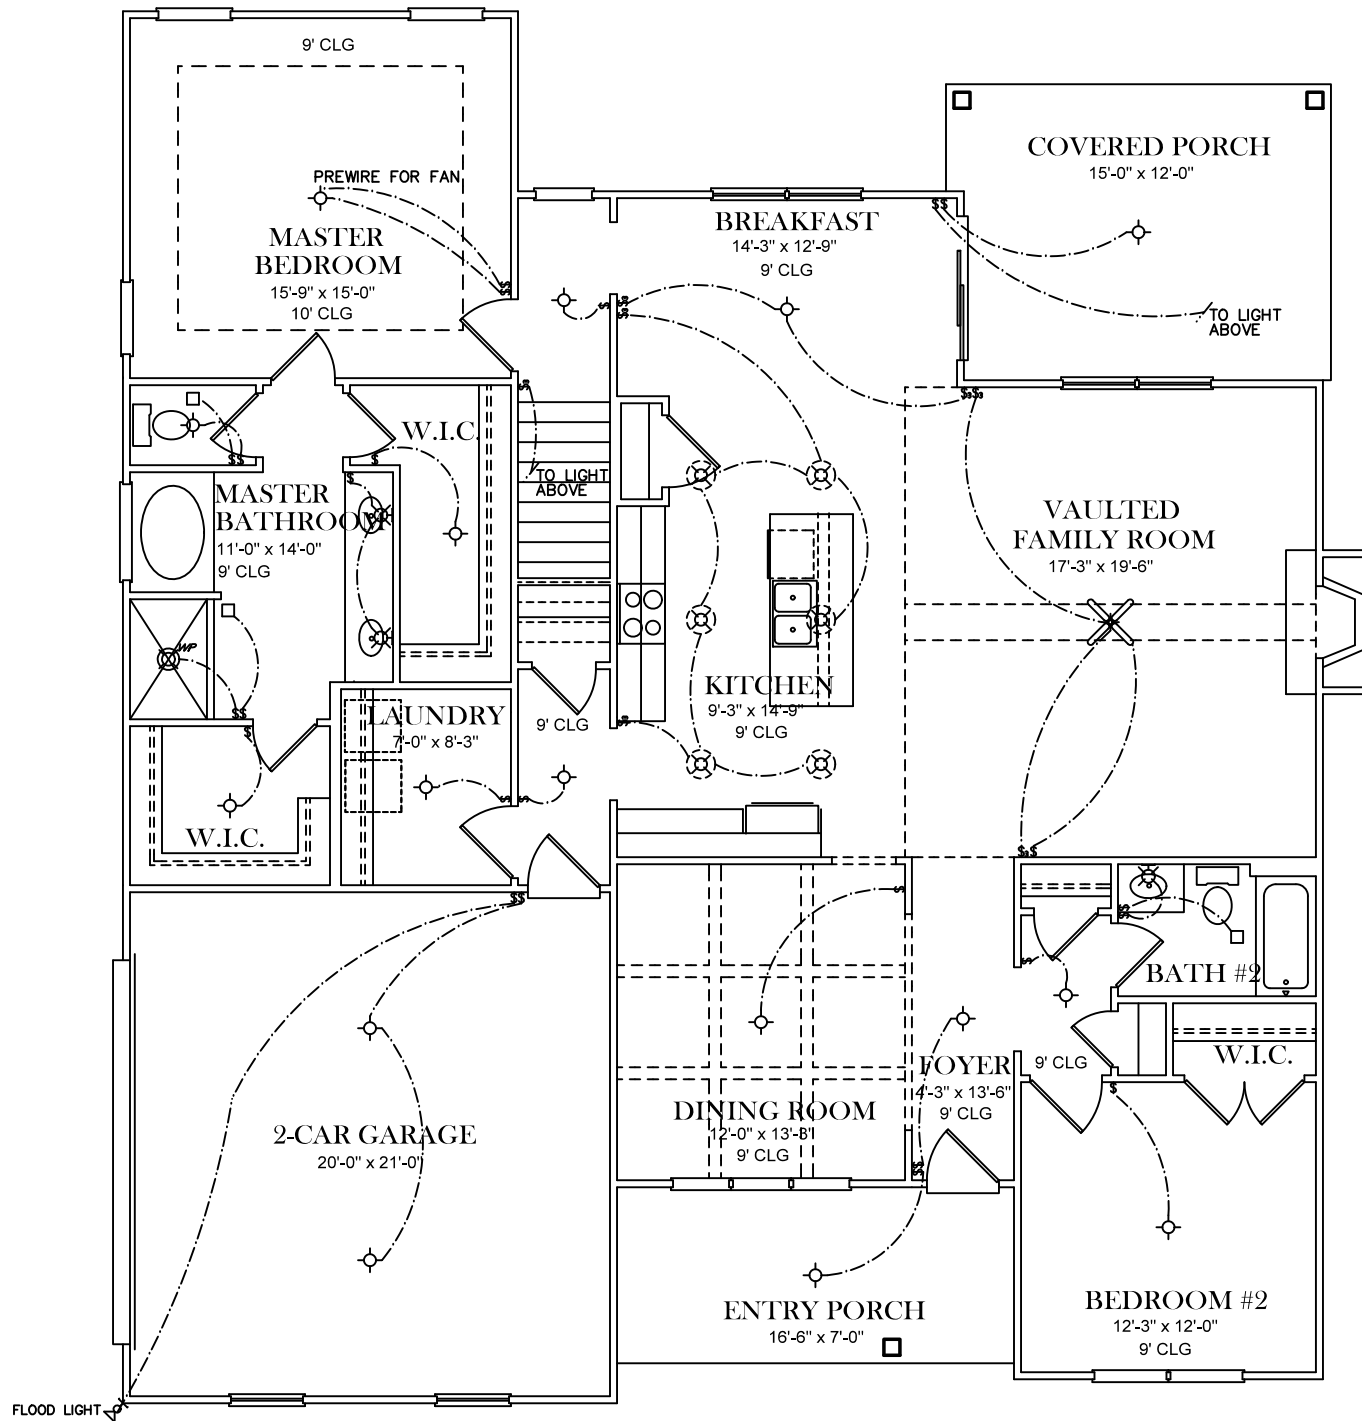

FRONT ELEVATION

SQUARE FOOTAGES
1ST FL- 1,948
SECOND FL- 701
TOTAL SQ. FT.- 2,649

ELECTRICAL LEGEND	
	CEILING LIGHT FIXTURE
	WALL LIGHT FIXTURE
	RECESSED LIGHT FIXTURE
	WATER PROOF RECESSED LIGHT FIXTURE
	FLOOD LIGHT FIXTURE
	DUPLEX OUTLET
	DUPLEX OUTLET 42" A.F.F.
	220 VOLT OUTLET
	DUPLEX CEILING OUTLET
	DUPLEX FLOOR OUTLET
	SWITCHED DUPLEX OUTLET
	TELEPHONE
	TELEVISION
	SWITCH
	3-WAY SWITCH
	EXHAUST FAN
	EXHAUST FAN/LIGHT

BASEMENT PLAN

ELECTRICAL LEGEND	
	CEILING LIGHT FIXTURE
	WALL LIGHT FIXTURE
	RECESSED LIGHT FIXTURE
	WATER PROOF RECESSED LIGHT FIXTURE
	FLOOD LIGHT FIXTURE
	DUPLEX OUTLET
	DUPLEX OUTLET 42" A.F.F.
	220 VOLT OUTLET
	DUPLEX CEILING OUTLET
	DUPLEX FLOOR OUTLET
	SWITCHED DUPLEX OUTLET
	TELEPHONE
	TELEVISION
	SWITCH
	3-WAY SWITCH
	EXHAUST FAN
	EXHAUST FAN/LIGHT

FIRST FLOOR PLAN

ELECTRICAL LEGEND

-  CEILING LIGHT FIXTURE
-  WALL LIGHT FIXTURE
-  RECESSED LIGHT FIXTURE
-  WATER PROOF RECESSED LIGHT FIXTURE
-  FLOOD LIGHT FIXTURE
-  DUPLEX OUTLET
-  DUPLEX OUTLET 42" A.F.F.
-  220 VOLT OUTLET
-  DUPLEX CEILING OUTLET
-  DUPLEX FLOOR OUTLET
-  SWITCHED DUPLEX OUTLET
-  TELEPHONE
-  TELEVISION
-  SWITCH
-  3-WAY SWITCH
-  EXHAUST FAN
-  EXHAUST FAN/LIGHT

SECOND FLOOR PLAN