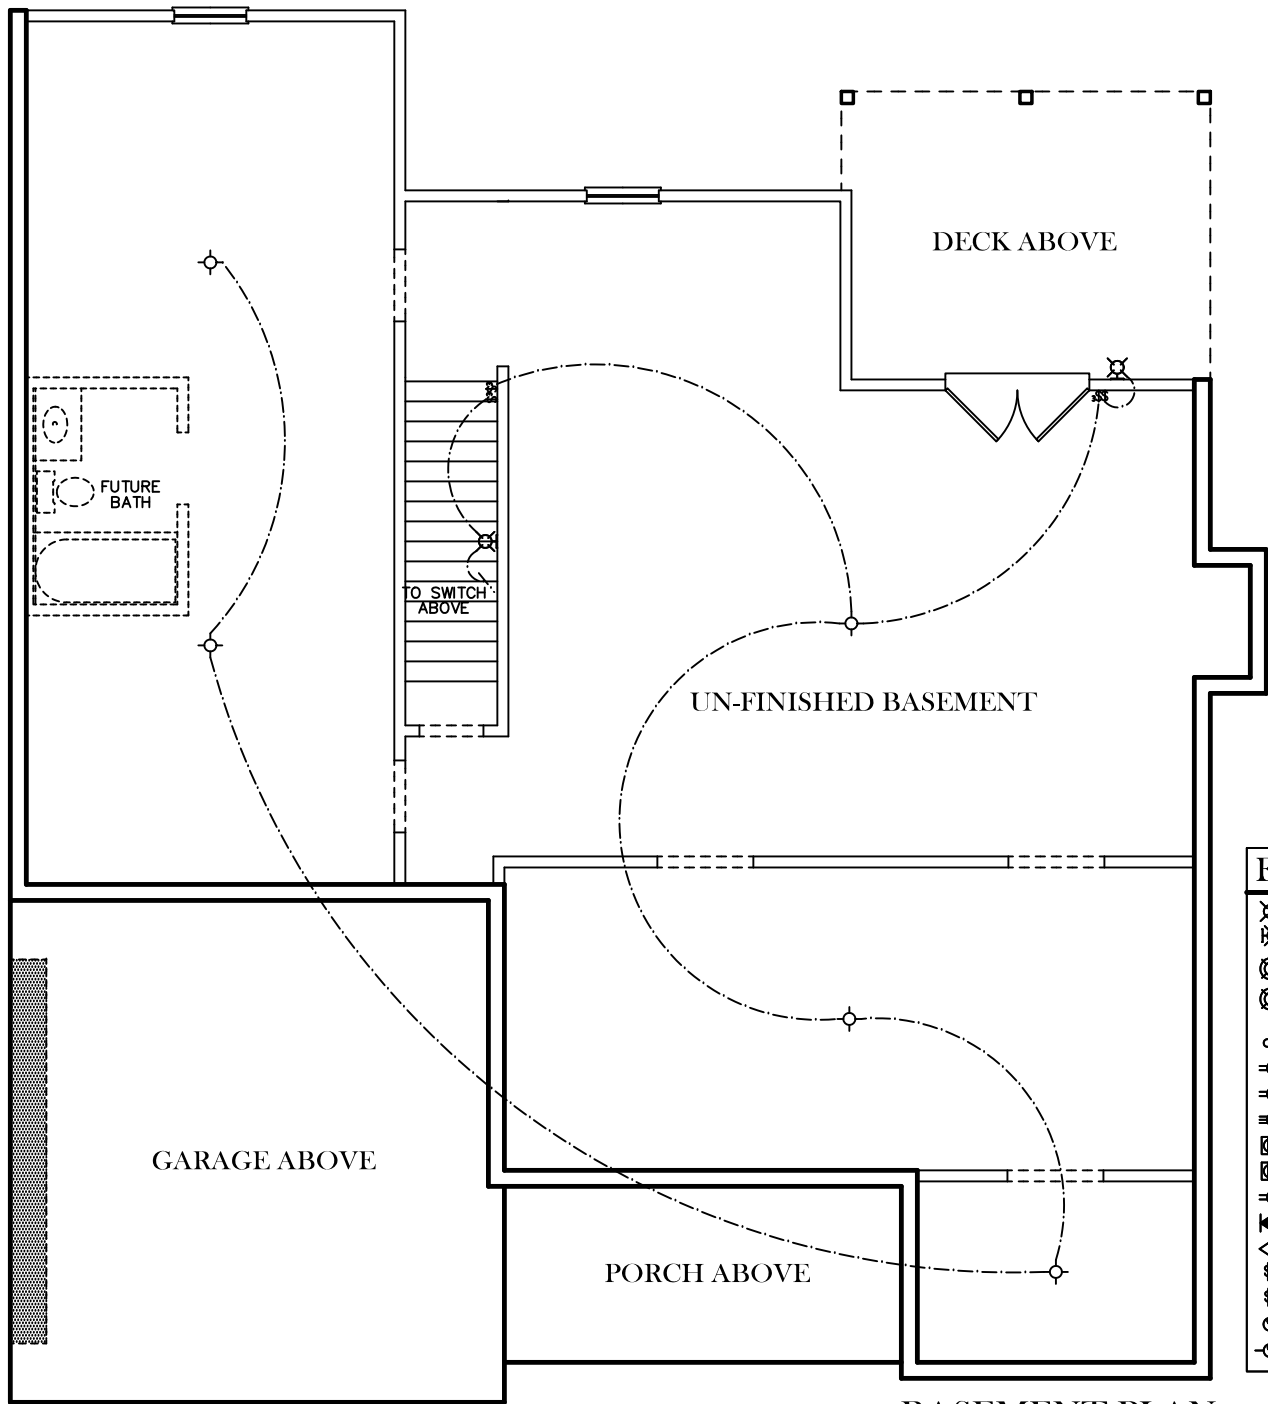

FRONT ELEVATION

SQUARE FOOTAGES
1ST FL- 1,948
SECOND FL- 701
TOTAL SQ. FT.- 2,649

ELECTRICAL LEGEND	
	CEILING LIGHT FIXTURE
	WALL LIGHT FIXTURE
	RECESSED LIGHT FIXTURE
	WATER PROOF RECESSED LIGHT FIXTURE
	FLOOD LIGHT FIXTURE
	DUPLEX OUTLET
	DUPLEX OUTLET 42" A.F.F.
	220 VOLT OUTLET
	DUPLEX CEILING OUTLET
	DUPLEX FLOOR OUTLET
	SWITCHED DUPLEX OUTLET
	TELEPHONE
	TELEVISION
	SWITCH
	3-WAY SWITCH
	EXHAUST FAN
	EXHAUST FAN/LIGHT

BASEMENT PLAN

ELECTRICAL LEGEND	
	CEILING LIGHT FIXTURE
	WALL LIGHT FIXTURE
	RECESSED LIGHT FIXTURE
	WATER PROOF RECESSED LIGHT FIXTURE
	FLOOD LIGHT FIXTURE
	DUPLEX OUTLET
	DUPLEX OUTLET 42" A.F.F.
	220 VOLT OUTLET
	DUPLEX CEILING OUTLET
	DUPLEX FLOOR OUTLET
	SWITCHED DUPLEX OUTLET
	TELEPHONE
	TELEVISION
	SWITCH
	3-WAY SWITCH
	EXHAUST FAN
	EXHAUST FAN/LIGHT

FIRST FLOOR PLAN

ELECTRICAL LEGEND

-  CEILING LIGHT FIXTURE
-  WALL LIGHT FIXTURE
-  RECESSED LIGHT FIXTURE
-  WATER PROOF RECESSED LIGHT FIXTURE
-  FLOOD LIGHT FIXTURE
-  DUPLEX OUTLET
-  DUPLEX OUTLET 42" A.F.F.
-  220 VOLT OUTLET
-  DUPLEX CEILING OUTLET
-  DUPLEX FLOOR OUTLET
-  SWITCHED DUPLEX OUTLET
-  TELEPHONE
-  TELEVISION
-  SWITCH
-  3-WAY SWITCH
-  EXHAUST FAN
-  EXHAUST FAN/LIGHT

SECOND FLOOR PLAN