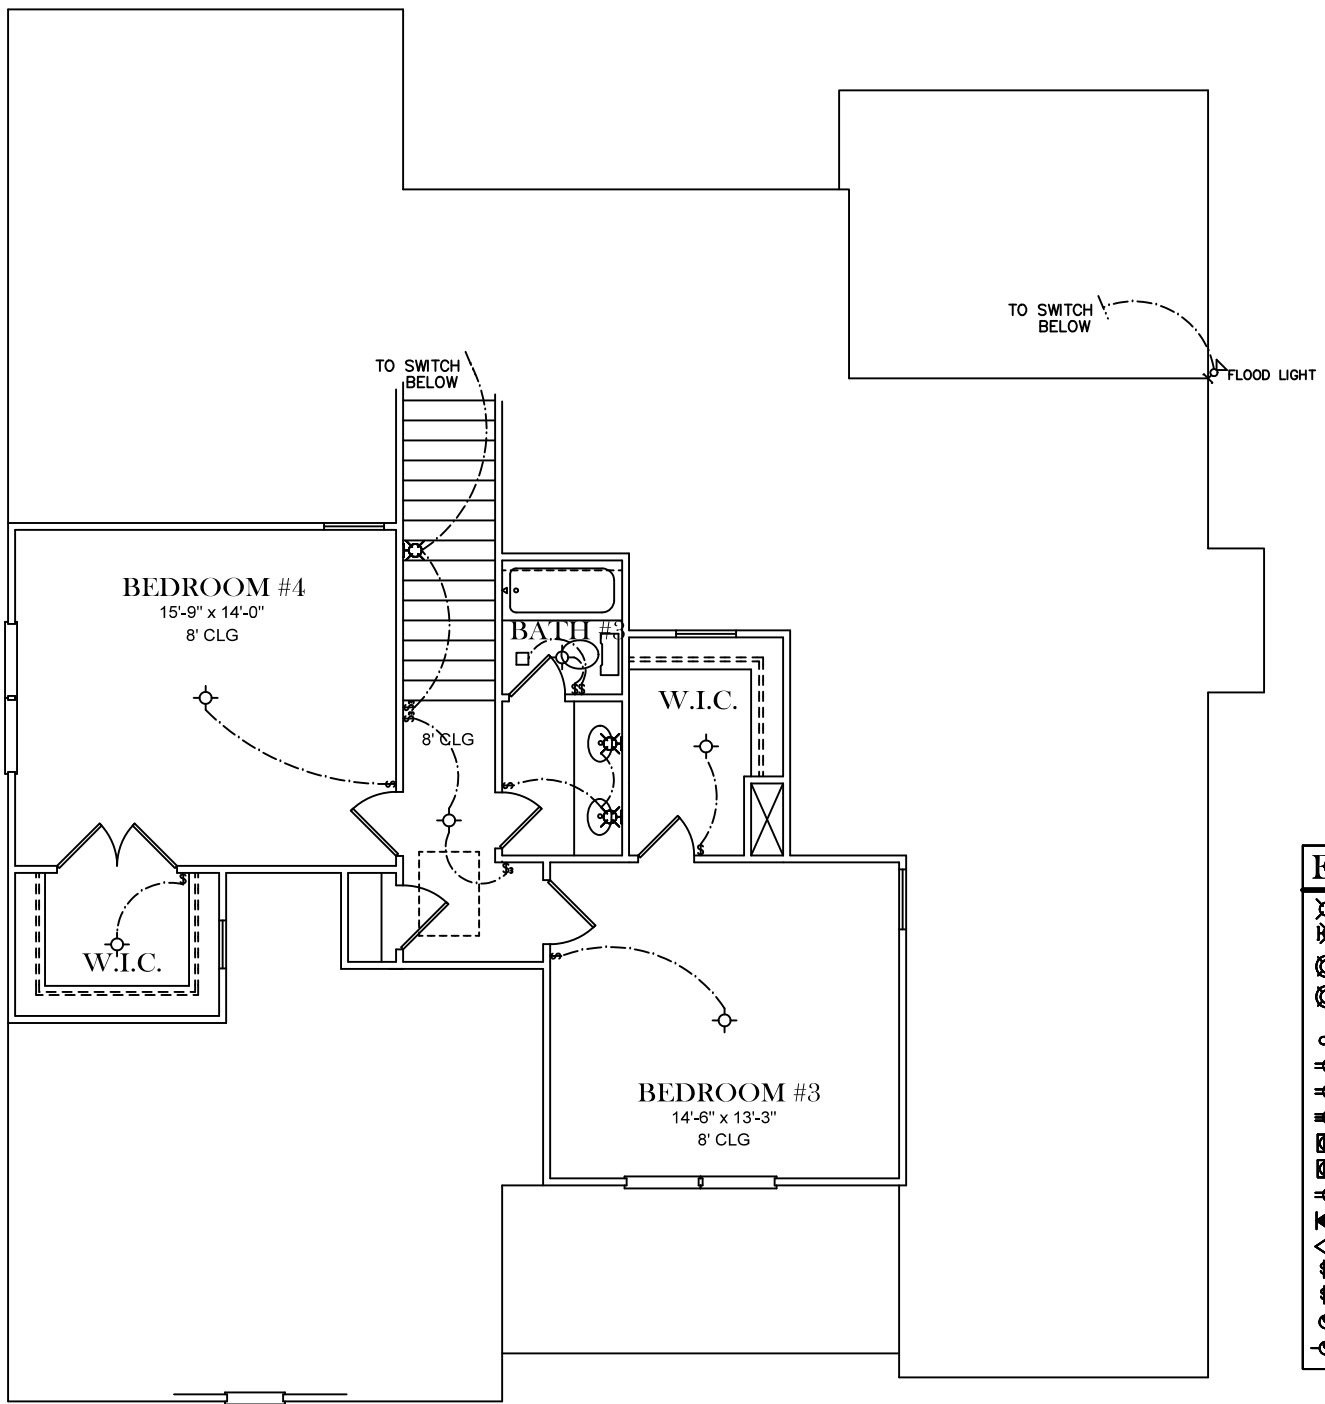

FRONT ELEVATION

SQUARE FOOTAGES
1ST FL- 1,948
SECOND FL- 701
TOTAL SQ. FT.- 2,649

ELECTRICAL LEGEND	
	CEILING LIGHT FIXTURE
	WALL LIGHT FIXTURE
	RECESSED LIGHT FIXTURE
	WATER PROOF RECESSED LIGHT FIXTURE
	FLOOD LIGHT FIXTURE
	DUPLEX OUTLET
	DUPLEX OUTLET 42" A.F.F.
	220 VOLT OUTLET
	DUPLEX CEILING OUTLET
	DUPLEX FLOOR OUTLET
	SWITCHED DUPLEX OUTLET
	TELEPHONE
	TELEVISION
	SWITCH
	3-WAY SWITCH
	EXHAUST FAN
	EXHAUST FAN/LIGHT

BASEMENT PLAN

ELECTRICAL LEGEND	
	CEILING LIGHT FIXTURE
	WALL LIGHT FIXTURE
	RECESSED LIGHT FIXTURE
	WATER PROOF RECESSED LIGHT FIXTURE
	FLOOD LIGHT FIXTURE
	DUPLEX OUTLET
	DUPLEX OUTLET 42" A.F.F.
	220 VOLT OUTLET
	DUPLEX CEILING OUTLET
	DUPLEX FLOOR OUTLET
	SWITCHED DUPLEX OUTLET
	TELEPHONE
	TELEVISION
	SWITCH
	3-WAY SWITCH
	EXHAUST FAN
	EXHAUST FAN/LIGHT

FIRST FLOOR PLAN

ELECTRICAL LEGEND

-  CEILING LIGHT FIXTURE
-  WALL LIGHT FIXTURE
-  RECESSED LIGHT FIXTURE
-  WATER PROOF RECESSED LIGHT FIXTURE
-  FLOOD LIGHT FIXTURE
-  DUPLEX OUTLET
-  DUPLEX OUTLET 42" A.F.F.
-  220 VOLT OUTLET
-  DUPLEX CEILING OUTLET
-  DUPLEX FLOOR OUTLET
-  SWITCHED DUPLEX OUTLET
-  TELEPHONE
-  TELEVISION
-  SWITCH
-  3-WAY SWITCH
-  EXHAUST FAN
-  EXHAUST FAN/LIGHT

SECOND FLOOR PLAN