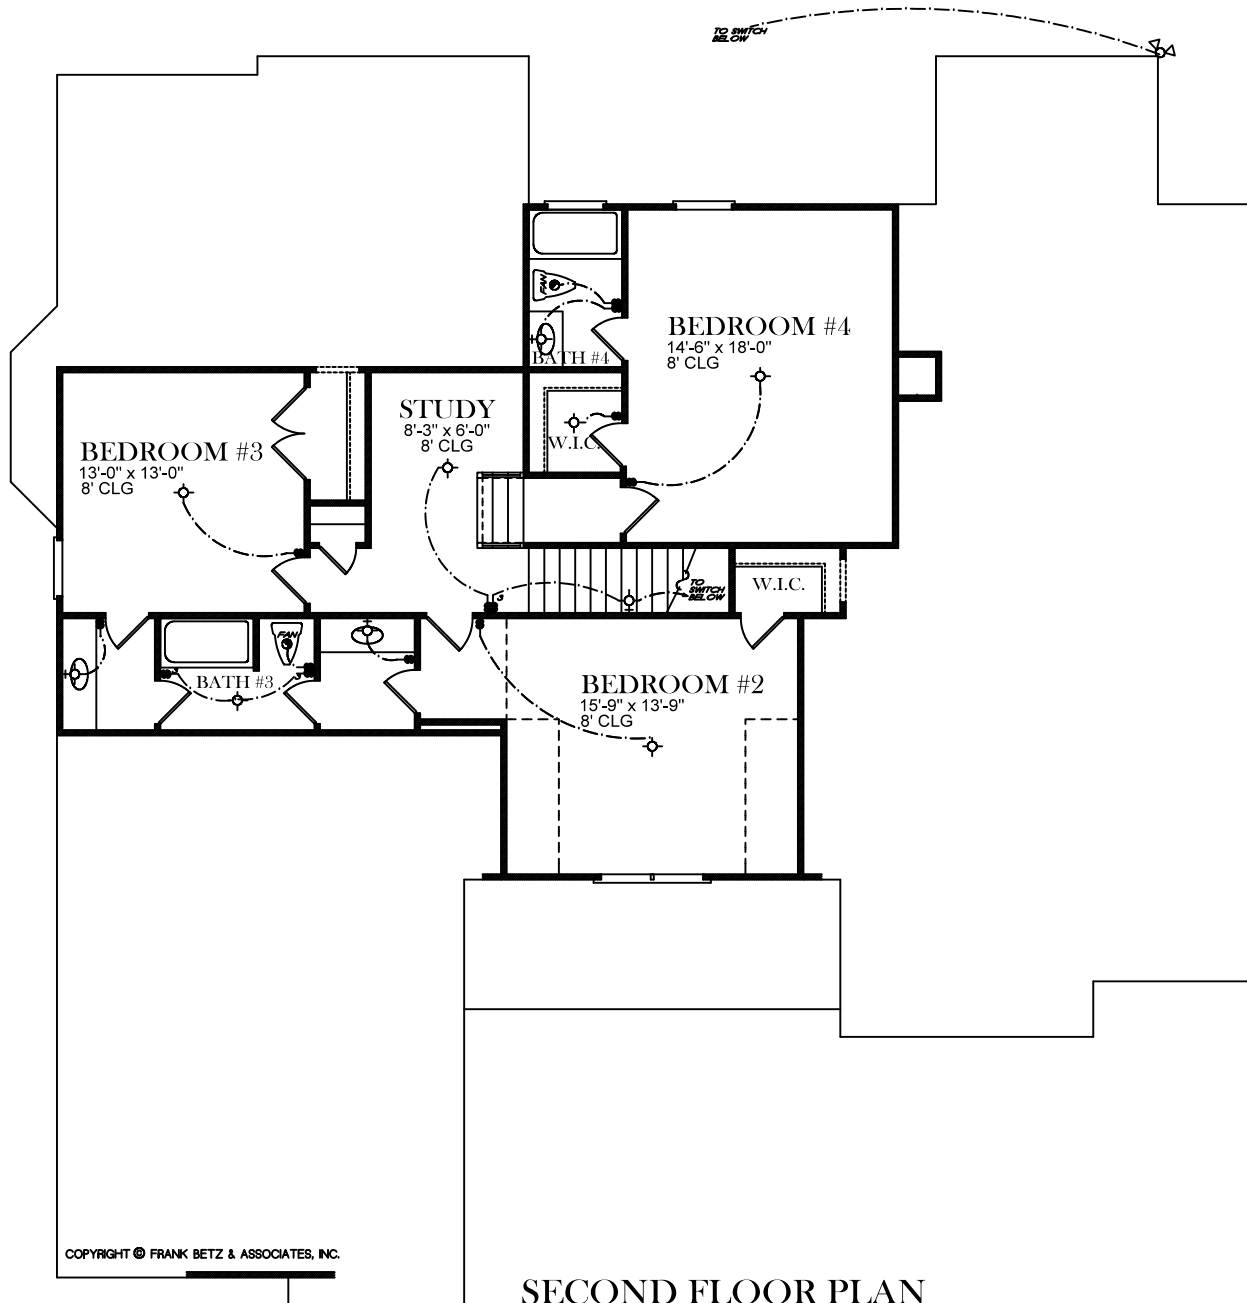

FRONT ELEVATION

**ELECTRICAL LEGEND**

- ☒ CEILING LIGHT FIXTURE
- ☒ WALL LIGHT FIXTURE
- ☐ RECESSED LIGHT FIXTURE
- ☐ WATER PROOF RECESSED LIGHT FIXTURE
- ☐ FLOOD LIGHT FIXTURE
- ⊕ DUPLEX OUTLET
- ⊕ DUPLEX OUTLET 42" A.F.F.
- ⊕ 220 VOLT OUTLET
- ⊕ DUPLEX CEILING OUTLET
- ⊕ DUPLEX FLOOR OUTLET
- ⊕ SWITCHED DUPLEX OUTLET
- ☎ TELEPHONE
- △ TELEVISION
- ⊕ SWITCH
- ⊕ 3-WAY SWITCH
- ⊕ EXHAUST FAN
- ⊕ EXHAUST FAN/LIGHT

**BASEMENT FLOOR PLAN**

**ELECTRICAL LEGEND**

-  CEILING LIGHT FIXTURE
-  WALL LIGHT FIXTURE
-  RECESSED LIGHT FIXTURE
-  WATER PROOF RECESSED LIGHT FIXTURE
-  FLOOD LIGHT FIXTURE
-  DUPLEX OUTLET
-  DUPLEX OUTLET 42" A.F.F.
-  220 VOLT OUTLET
-  DUPLEX CEILING OUTLET
-  DUPLEX FLOOR OUTLET
-  SWITCHED DUPLEX OUTLET
-  TELEPHONE
-  TELEVISION
-  SWITCH
-  3-WAY SWITCH
-  EXHAUST FAN
-  EXHAUST FAN/LIGHT

**FIRST FLOOR PLAN**

**ELECTRICAL LEGEND**

- ☒ CEILING LIGHT FIXTURE
- ☒ WALL LIGHT FIXTURE
- ☐ RECESSED LIGHT FIXTURE
- ☐ WATER PROOF RECESSED LIGHT FIXTURE
- ☐ FLOOD LIGHT FIXTURE
- ⊕ DUPLEX OUTLET
- ⊕ DUPLEX OUTLET 42" A.F.F.
- ⊕ 220 VOLT OUTLET
- ⊕ DUPLEX CEILING OUTLET
- ⊕ DUPLEX FLOOR OUTLET
- ⊕ SWITCHED DUPLEX OUTLET
- ☎ TELEPHONE
- △ TELEVISION
- ⊕ SWITCH
- ⊕ 3-WAY SWITCH
- ⊕ EXHAUST FAN
- ⊕ EXHAUST FAN/LIGHT

**SECOND FLOOR PLAN**