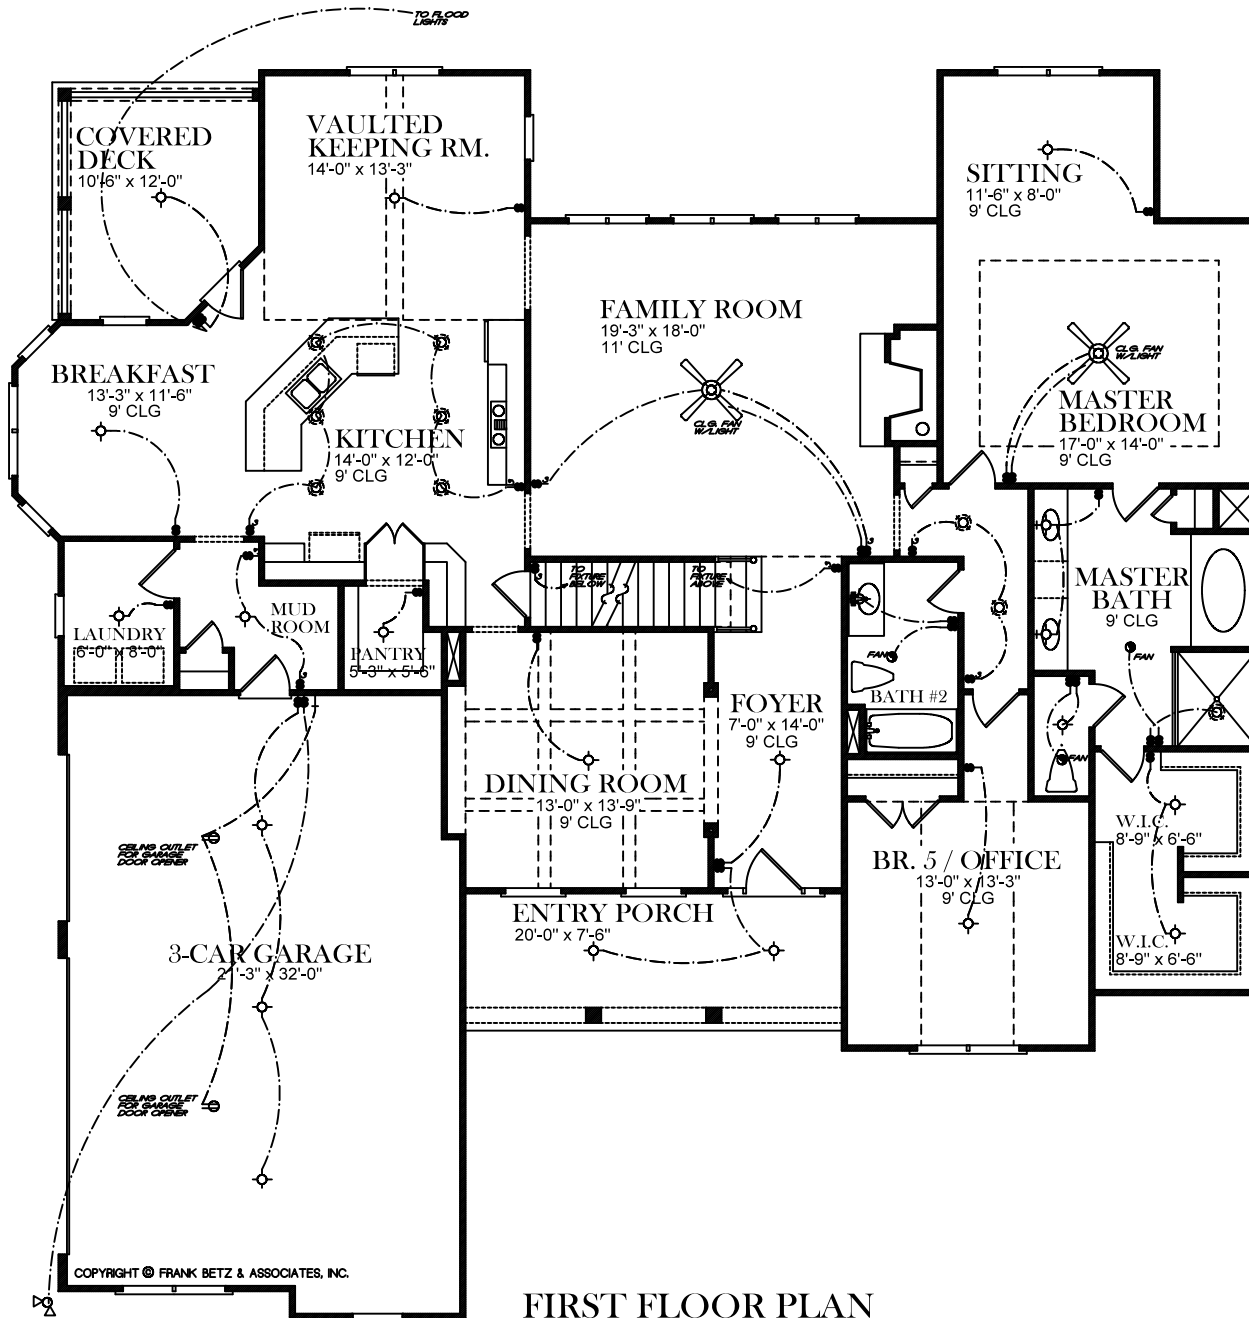

FRONT ELEVATION

**ELECTRICAL LEGEND**

- ☒ CEILING LIGHT FIXTURE
- ☒ WALL LIGHT FIXTURE
- ☐ RECESSED LIGHT FIXTURE
- ☐ WATER PROOF RECESSED LIGHT FIXTURE
- ☐ FLOOD LIGHT FIXTURE
- ⊕ DUPLEX OUTLET
- ⊕ DUPLEX OUTLET 42" A.F.F.
- ⊕ 220 VOLT OUTLET
- ⊕ DUPLEX CEILING OUTLET
- ⊕ DUPLEX FLOOR OUTLET
- ⊕ SWITCHED DUPLEX OUTLET
- ☎ TELEPHONE
- △ TELEVISION
- ⊕ SWITCH
- ⊕ 3-WAY SWITCH
- ⊕ EXHAUST FAN
- ⊕ EXHAUST FAN/LIGHT

**BASEMENT FLOOR PLAN**

**ELECTRICAL LEGEND**

-  CEILING LIGHT FIXTURE
-  WALL LIGHT FIXTURE
-  RECESSED LIGHT FIXTURE
-  WATER PROOF RECESSED LIGHT FIXTURE
-  FLOOD LIGHT FIXTURE
-  DUPLEX OUTLET
-  DUPLEX OUTLET 42" A.F.F.
-  220 VOLT OUTLET
-  DUPLEX CEILING OUTLET
-  DUPLEX FLOOR OUTLET
-  SWITCHED DUPLEX OUTLET
-  TELEPHONE
-  TELEVISION
-  SWITCH
-  3-WAY SWITCH
-  EXHAUST FAN
-  EXHAUST FAN/LIGHT

**FIRST FLOOR PLAN**

**ELECTRICAL LEGEND**

- ☒ CEILING LIGHT FIXTURE
- ☒ WALL LIGHT FIXTURE
- ☐ RECESSED LIGHT FIXTURE
- ☐ WATER PROOF RECESSED LIGHT FIXTURE
- ☐ FLOOD LIGHT FIXTURE
- ⊕ DUPLEX OUTLET
- ⊕ DUPLEX OUTLET 42" A.F.F.
- ⊕ 220 VOLT OUTLET
- ⊕ DUPLEX CEILING OUTLET
- ⊕ DUPLEX FLOOR OUTLET
- ⊕ SWITCHED DUPLEX OUTLET
- ☎ TELEPHONE
- △ TELEVISION
- ⊕ SWITCH
- ⊕ 3-WAY SWITCH
- ⊕ EXHAUST FAN
- ⊕ EXHAUST FAN/LIGHT

**SECOND FLOOR PLAN**