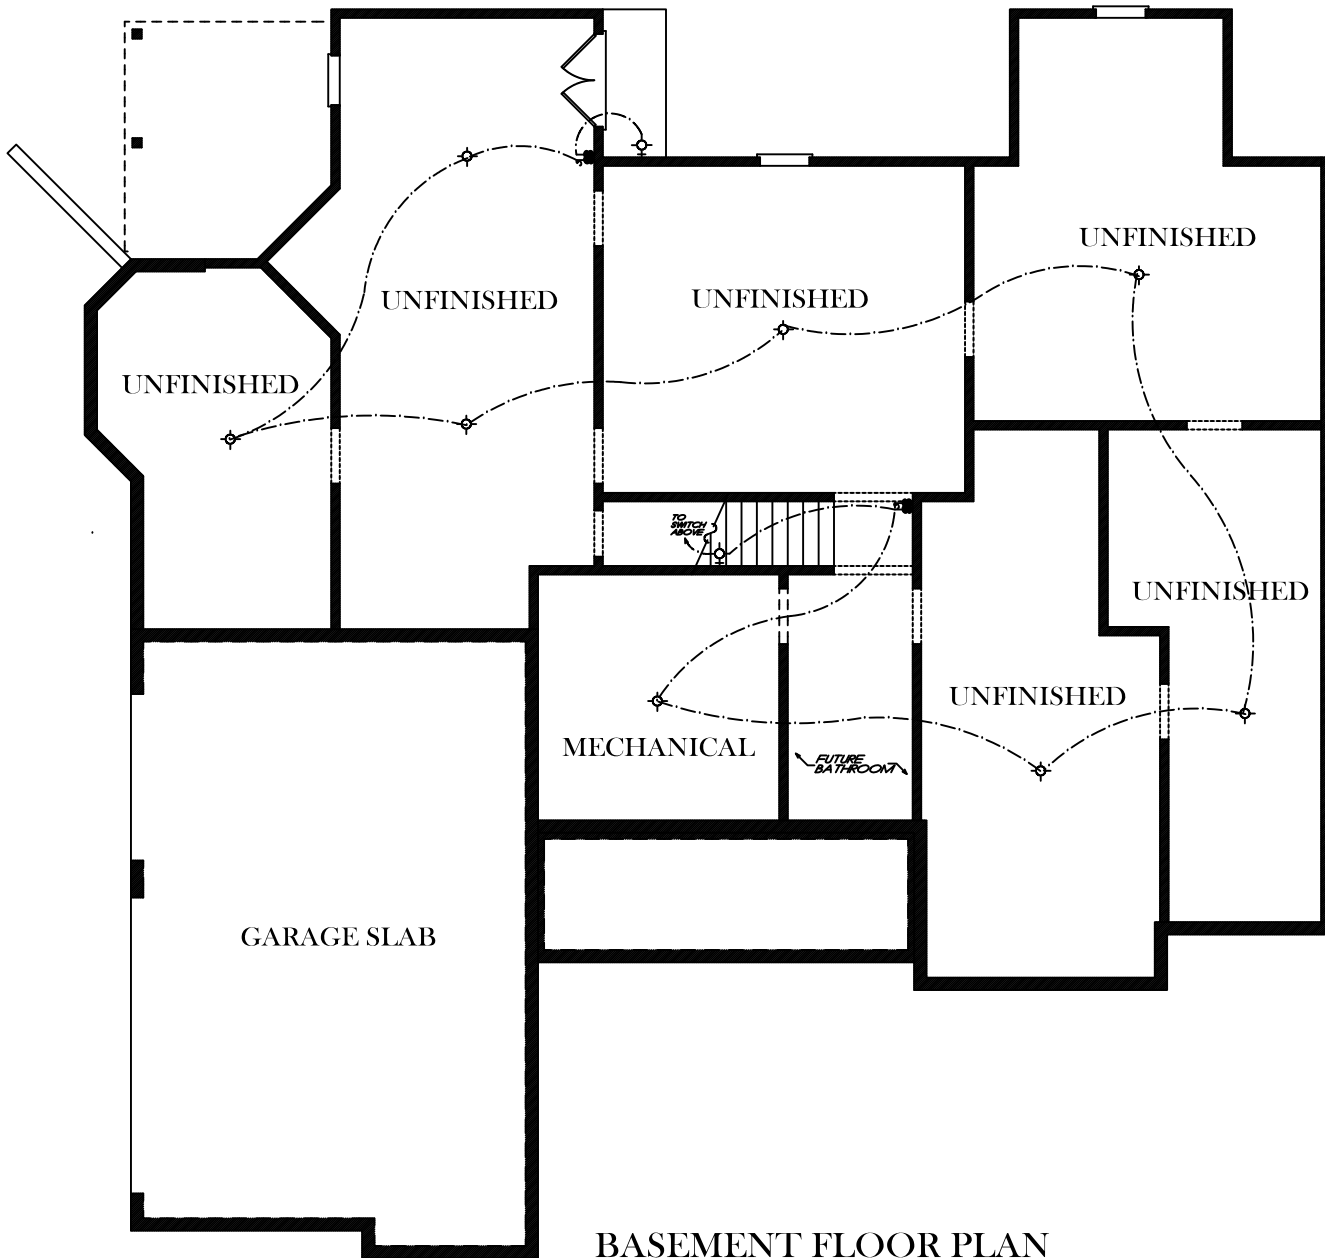

FRONT ELEVATION

**ELECTRICAL LEGEND**

- ☒ CEILING LIGHT FIXTURE
- ☒ WALL LIGHT FIXTURE
- ☐ RECESSED LIGHT FIXTURE
- ☐ WATER PROOF RECESSED LIGHT FIXTURE
- ☐ FLOOD LIGHT FIXTURE
- ⊕ DUPLEX OUTLET
- ⊕ DUPLEX OUTLET 42" A.F.F.
- ⊕ 220 VOLT OUTLET
- ⊕ DUPLEX CEILING OUTLET
- ⊕ DUPLEX FLOOR OUTLET
- ⊕ SWITCHED DUPLEX OUTLET
- ☎ TELEPHONE
- △ TELEVISION
- ⊕ SWITCH
- ⊕ 3-WAY SWITCH
- ⊕ EXHAUST FAN
- ⊕ EXHAUST FAN/LIGHT

**BASEMENT FLOOR PLAN**

**ELECTRICAL LEGEND**

-  CEILING LIGHT FIXTURE
-  WALL LIGHT FIXTURE
-  RECESSED LIGHT FIXTURE
-  WATER PROOF RECESSED LIGHT FIXTURE
-  FLOOD LIGHT FIXTURE
-  DUPLEX OUTLET
-  DUPLEX OUTLET 42" A.F.F.
-  220 VOLT OUTLET
-  DUPLEX CEILING OUTLET
-  DUPLEX FLOOR OUTLET
-  SWITCHED DUPLEX OUTLET
-  TELEPHONE
-  TELEVISION
-  SWITCH
-  3-WAY SWITCH
-  EXHAUST FAN
-  EXHAUST FAN/LIGHT

**SECOND FLOOR PLAN**