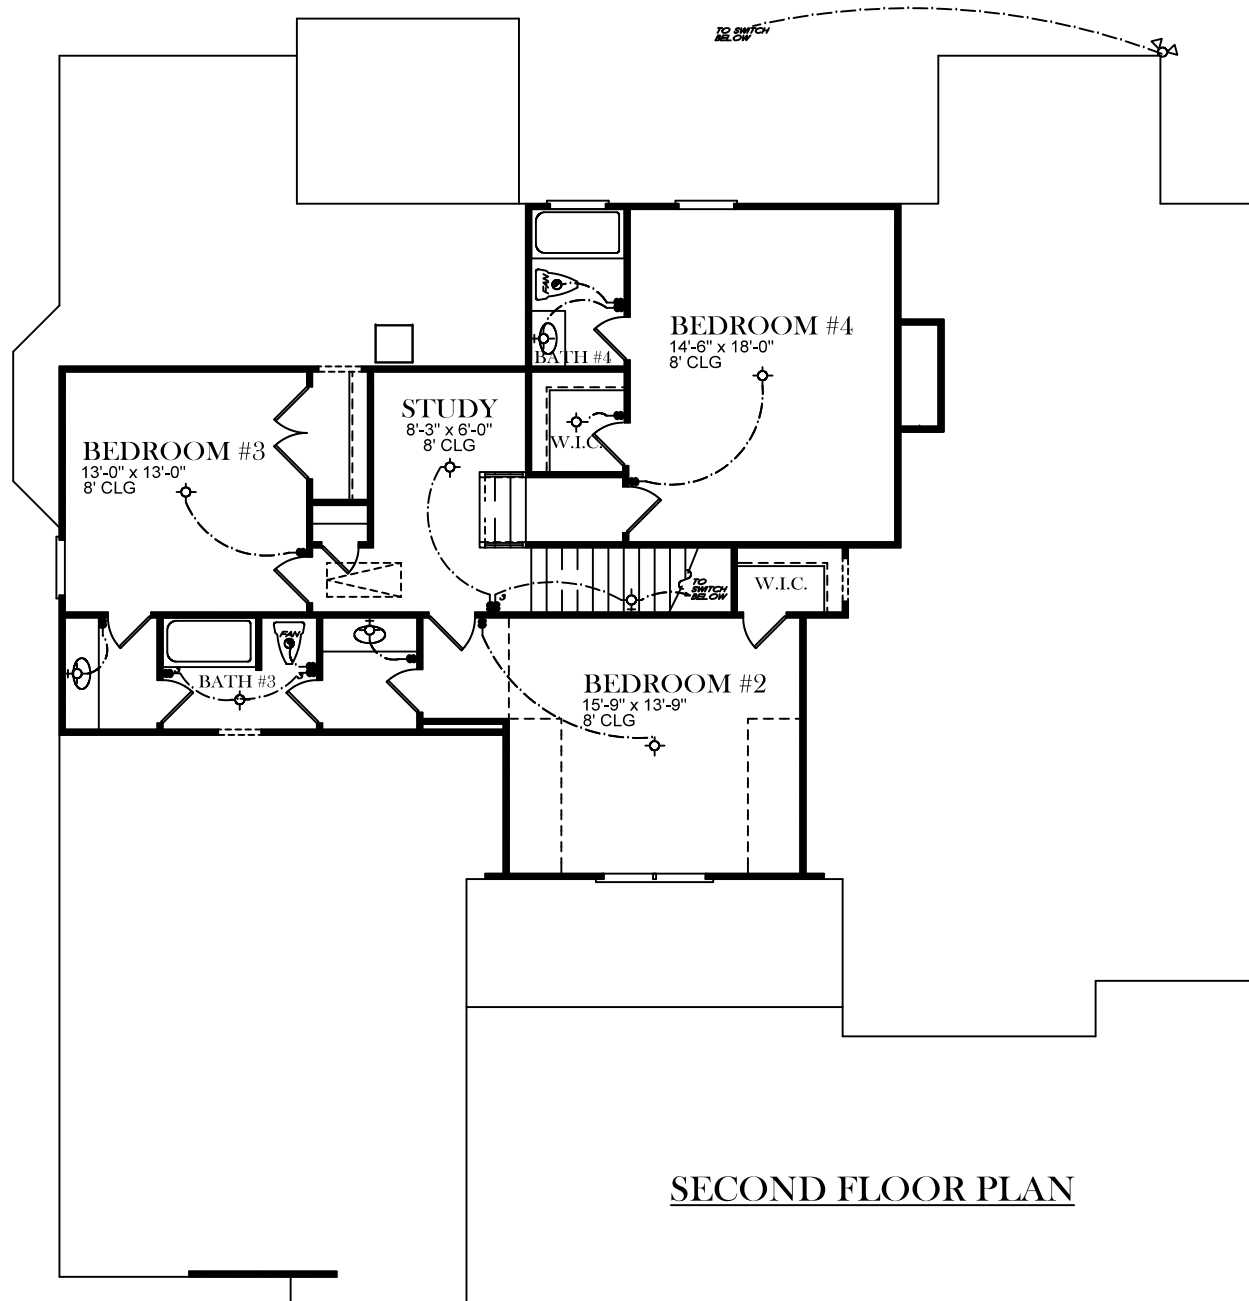

FRONT ELEVATION

BASEMENT FLOOR PLAN

ELECTRICAL LEGEND

-  CEILING LIGHT FIXTURE
-  WALL LIGHT FIXTURE
-  RECESSED LIGHT FIXTURE
-  WATER PROOF RECESSED LIGHT FIXTURE
-  FLOOD LIGHT FIXTURE
-  TELEPHONE
-  TELEVISION
-  SWITCH
-  3-WAY SWITCH
-  EXHAUST FAN
-  EXHAUST FAN/LIGHT
-  CEILING FAN

FIRST FLOOR PLAN

ELECTRICAL LEGEND	
	CEILING LIGHT FIXTURE
	WALL LIGHT FIXTURE
	RECESSED LIGHT FIXTURE
	WATER PROOF RECESSED LIGHT FIXTURE
	FLOOD LIGHT FIXTURE
	TELEPHONE
	TELEVISION
	SWITCH
	3-WAY SWITCH
	EXHAUST FAN
	EXHAUST FAN/LIGHT
	CEILING FAN

SECOND FLOOR PLAN

ELECTRICAL LEGEND	
	CEILING LIGHT FIXTURE
	WALL LIGHT FIXTURE
	RECESSED LIGHT FIXTURE
	WATER PROOF RECESSED LIGHT FIXTURE
	FLOOD LIGHT FIXTURE
	TELEPHONE
	TELEVISION
	SWITCH
	3-WAY SWITCH
	EXHAUST FAN
	EXHAUST FAN/LIGHT
	CEILING FAN