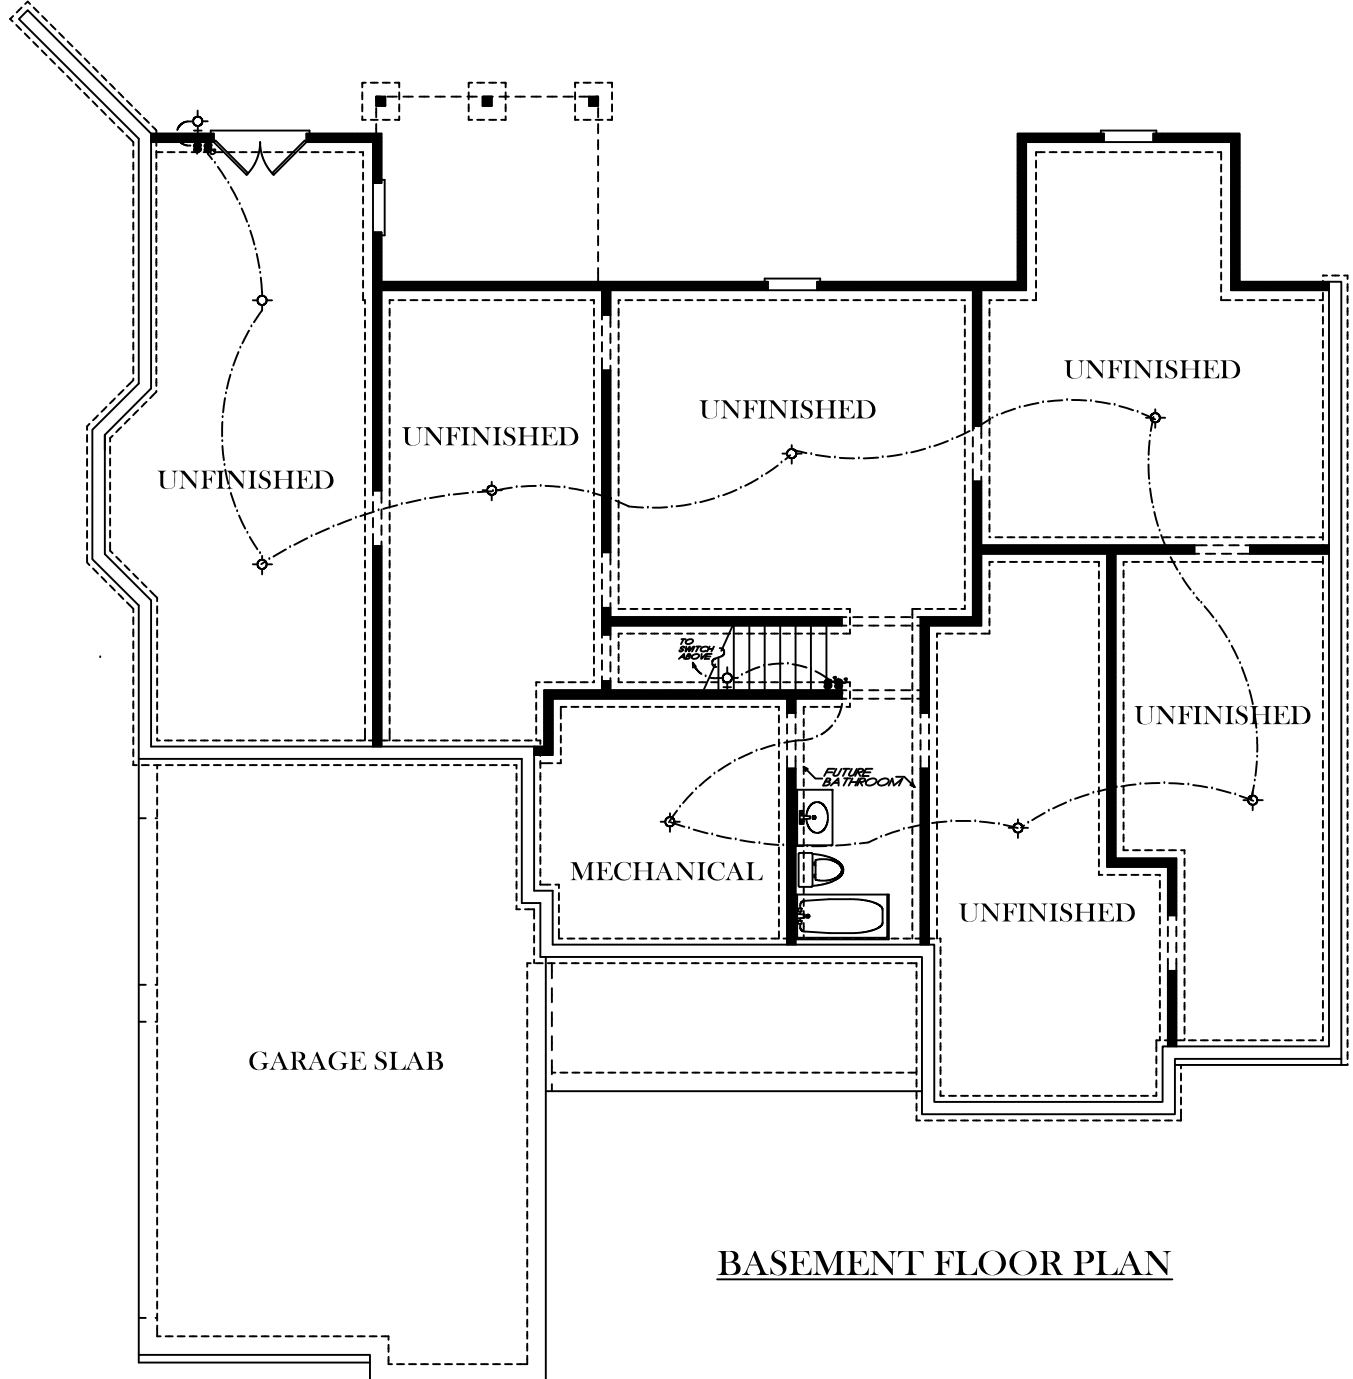

FRONT ELEVATION

BASEMENT FLOOR PLAN

ELECTRICAL LEGEND

-  CEILING LIGHT FIXTURE
-  WALL LIGHT FIXTURE
-  RECESSED LIGHT FIXTURE
-  WATER PROOF RECESSED LIGHT FIXTURE
-  FLOOD LIGHT FIXTURE
-  TELEPHONE
-  TELEVISION
-  SWITCH
-  3-WAY SWITCH
-  EXHAUST FAN
-  EXHAUST FAN/LIGHT
-  CEILING FAN

FIRST FLOOR PLAN

ELECTRICAL LEGEND	
	CEILING LIGHT FIXTURE
	WALL LIGHT FIXTURE
	RECESSED LIGHT FIXTURE
	WATER PROOF RECESSED LIGHT FIXTURE
	FLOOD LIGHT FIXTURE
	TELEPHONE
	TELEVISION
	SWITCH
	3-WAY SWITCH
	EXHAUST FAN
	EXHAUST FAN/LIGHT
	CEILING FAN

SECOND FLOOR PLAN

ELECTRICAL LEGEND	
	CEILING LIGHT FIXTURE
	WALL LIGHT FIXTURE
	RECESSED LIGHT FIXTURE
	WATER PROOF RECESSED LIGHT FIXTURE
	FLOOD LIGHT FIXTURE
	TELEPHONE
	TELEVISION
	SWITCH
	3-WAY SWITCH
	EXHAUST FAN
	EXHAUST FAN/LIGHT
	CEILING FAN