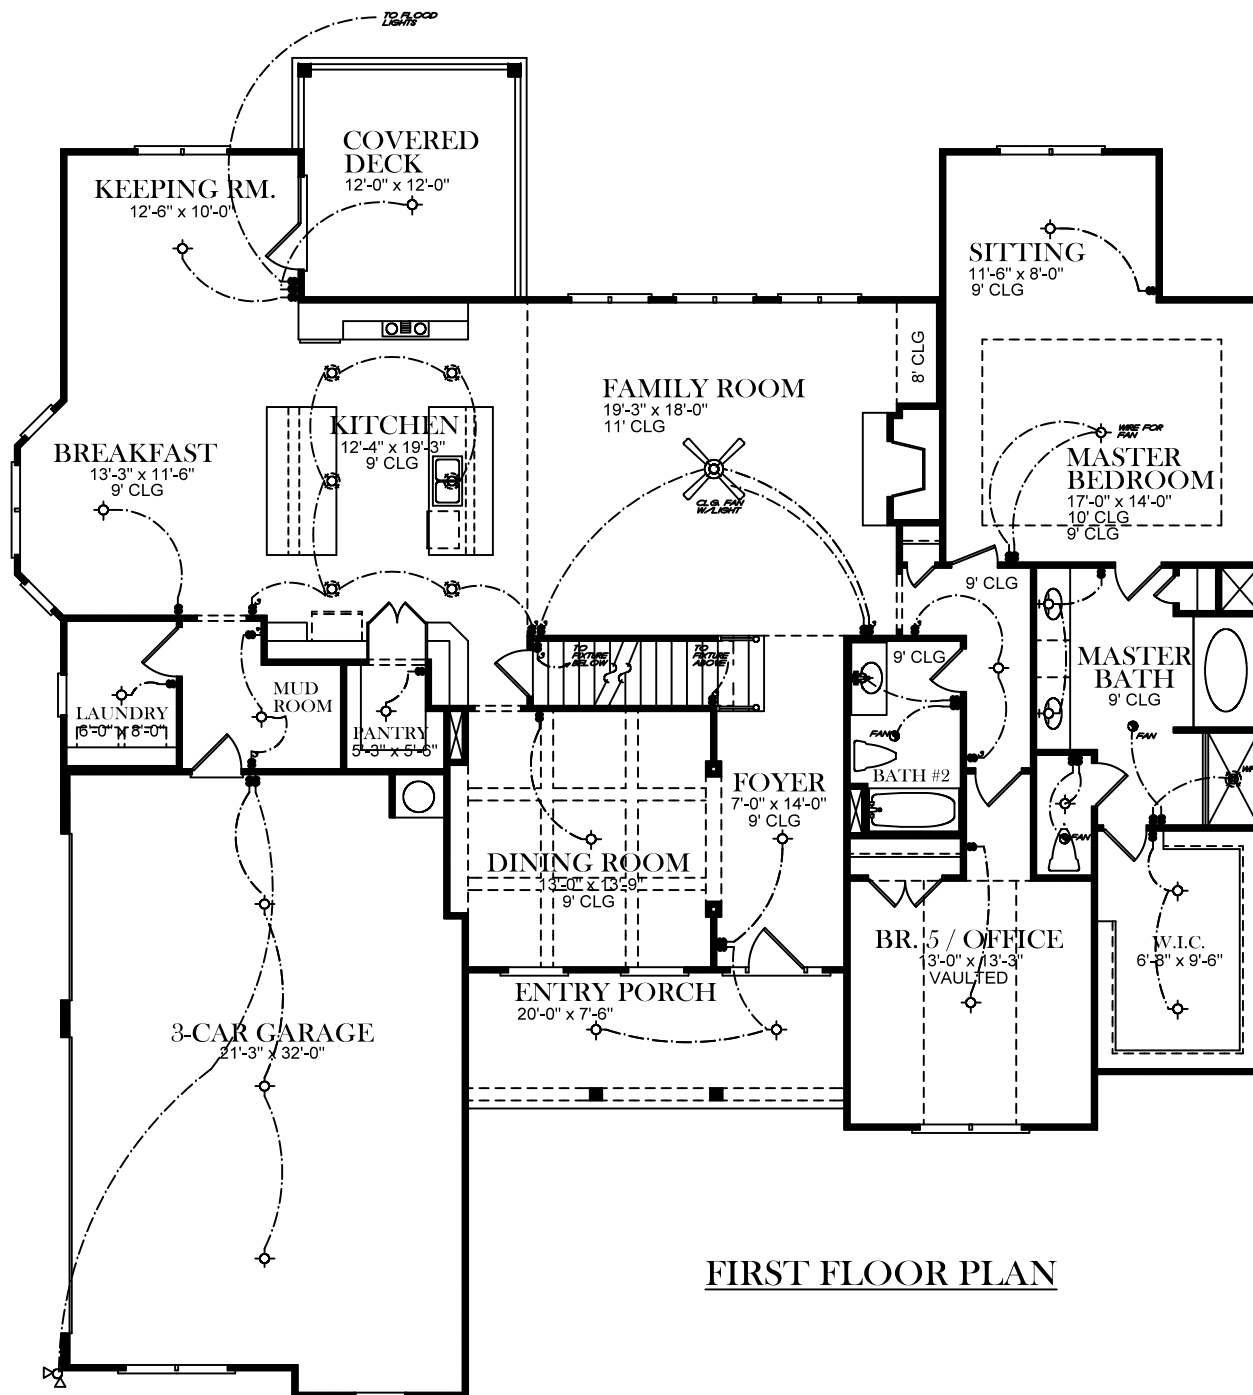

FRONT ELEVATION

BASEMENT FLOOR PLAN

ELECTRICAL LEGEND

-  CEILING LIGHT FIXTURE
-  WALL LIGHT FIXTURE
-  RECESSED LIGHT FIXTURE
-  WATER PROOF RECESSED LIGHT FIXTURE
-  FLOOD LIGHT FIXTURE
-  TELEPHONE
-  TELEVISION
-  SWITCH
-  3-WAY SWITCH
-  EXHAUST FAN
-  EXHAUST FAN/LIGHT
-  CEILING FAN

FIRST FLOOR PLAN

ELECTRICAL LEGEND	
	CEILING LIGHT FIXTURE
	WALL LIGHT FIXTURE
	RECESSED LIGHT FIXTURE
	WATER PROOF RECESSED LIGHT FIXTURE
	FLOOD LIGHT FIXTURE
	TELEPHONE
	TELEVISION
	SWITCH
	3-WAY SWITCH
	EXHAUST FAN
	EXHAUST FAN/LIGHT
	CEILING FAN

SECOND FLOOR PLAN

ELECTRICAL LEGEND	
	CEILING LIGHT FIXTURE
	WALL LIGHT FIXTURE
	RECESSED LIGHT FIXTURE
	WATER PROOF RECESSED LIGHT FIXTURE
	FLOOD LIGHT FIXTURE
	TELEPHONE
	TELEVISION
	SWITCH
	3-WAY SWITCH
	EXHAUST FAN
	EXHAUST FAN/LIGHT
	CEILING FAN