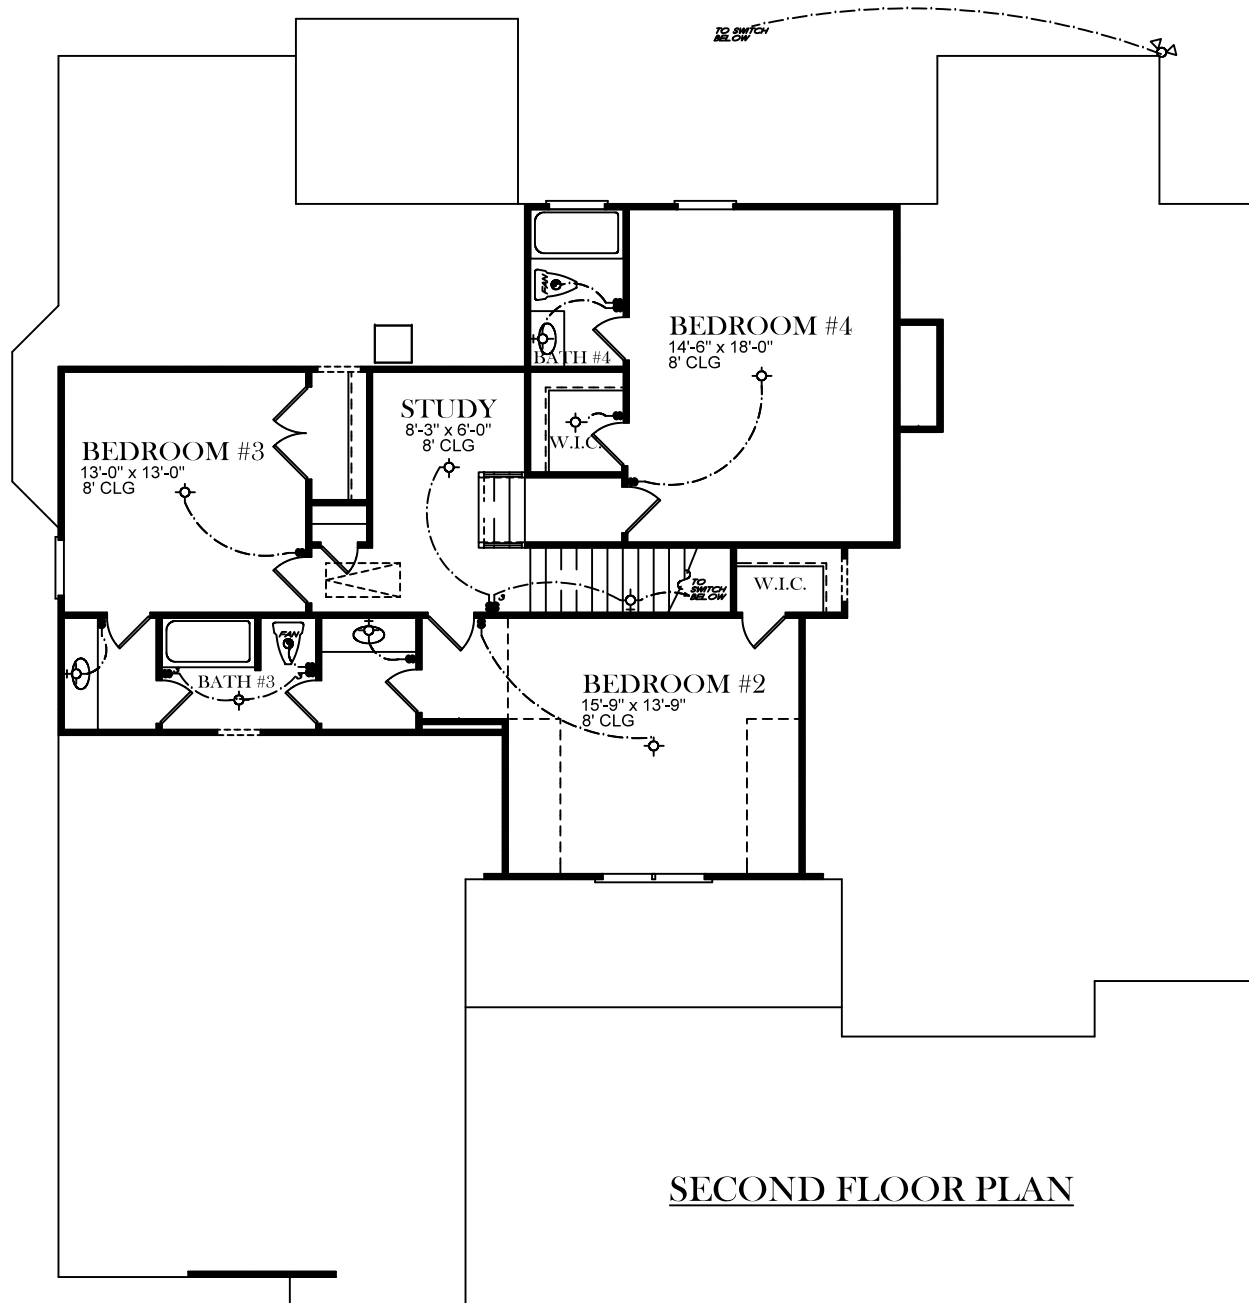

FRONT ELEVATION

BASEMENT FLOOR PLAN

ELECTRICAL LEGEND	
	CEILING LIGHT FIXTURE
	WALL LIGHT FIXTURE
	RECESSED LIGHT FIXTURE
	WATER PROOF RECESSED LIGHT FIXTURE
	FLOOD LIGHT FIXTURE
	TELEPHONE
	TELEVISION
	SWITCH
	3-WAY SWITCH
	EXHAUST FAN
	EXHAUST FAN/LIGHT
	CEILING FAN

FIRST FLOOR PLAN

ELECTRICAL LEGEND	
	CEILING LIGHT FIXTURE
	WALL LIGHT FIXTURE
	RECESSED LIGHT FIXTURE
	WATER PROOF RECESSED LIGHT FIXTURE
	FLOOD LIGHT FIXTURE
	TELEPHONE
	TELEVISION
	SWITCH
	3-WAY SWITCH
	EXHAUST FAN
	EXHAUST FAN/LIGHT
	CEILING FAN

SECOND FLOOR PLAN

ELECTRICAL LEGEND	
	CEILING LIGHT FIXTURE
	WALL LIGHT FIXTURE
	RECESSED LIGHT FIXTURE
	WATER PROOF RECESSED LIGHT FIXTURE
	FLOOD LIGHT FIXTURE
	TELEPHONE
	TELEVISION
	SWITCH
	3-WAY SWITCH
	EXHAUST FAN
	EXHAUST FAN/LIGHT
	CEILING FAN