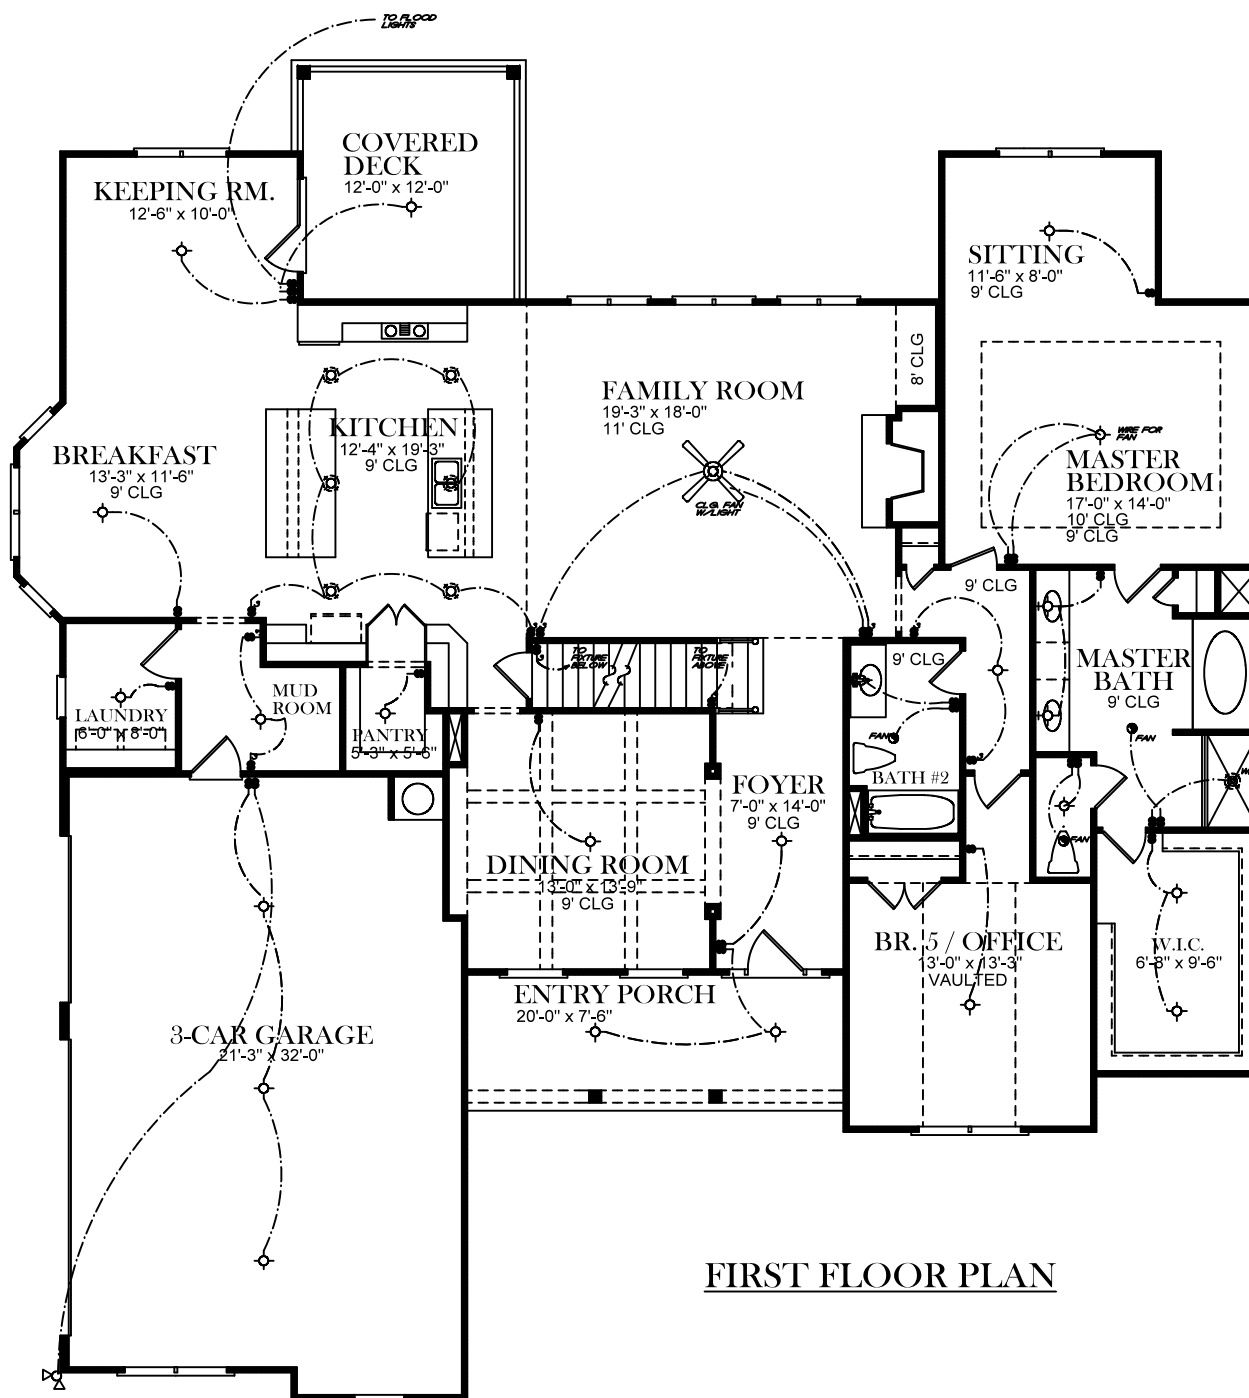

FRONT ELEVATION

BASEMENT FLOOR PLAN

ELECTRICAL LEGEND	
	CEILING LIGHT FIXTURE
	WALL LIGHT FIXTURE
	RECESSED LIGHT FIXTURE
	WATER PROOF RECESSED LIGHT FIXTURE
	FLOOD LIGHT FIXTURE
	TELEPHONE
	TELEVISION
	SWITCH
	3-WAY SWITCH
	EXHAUST FAN
	EXHAUST FAN/LIGHT
	CEILING FAN

FIRST FLOOR PLAN

ELECTRICAL LEGEND	
	CEILING LIGHT FIXTURE
	WALL LIGHT FIXTURE
	RECESSED LIGHT FIXTURE
	WATER PROOF RECESSED LIGHT FIXTURE
	FLOOD LIGHT FIXTURE
	TELEPHONE
	TELEVISION
	SWITCH
	3-WAY SWITCH
	EXHAUST FAN
	EXHAUST FAN/LIGHT
	CEILING FAN