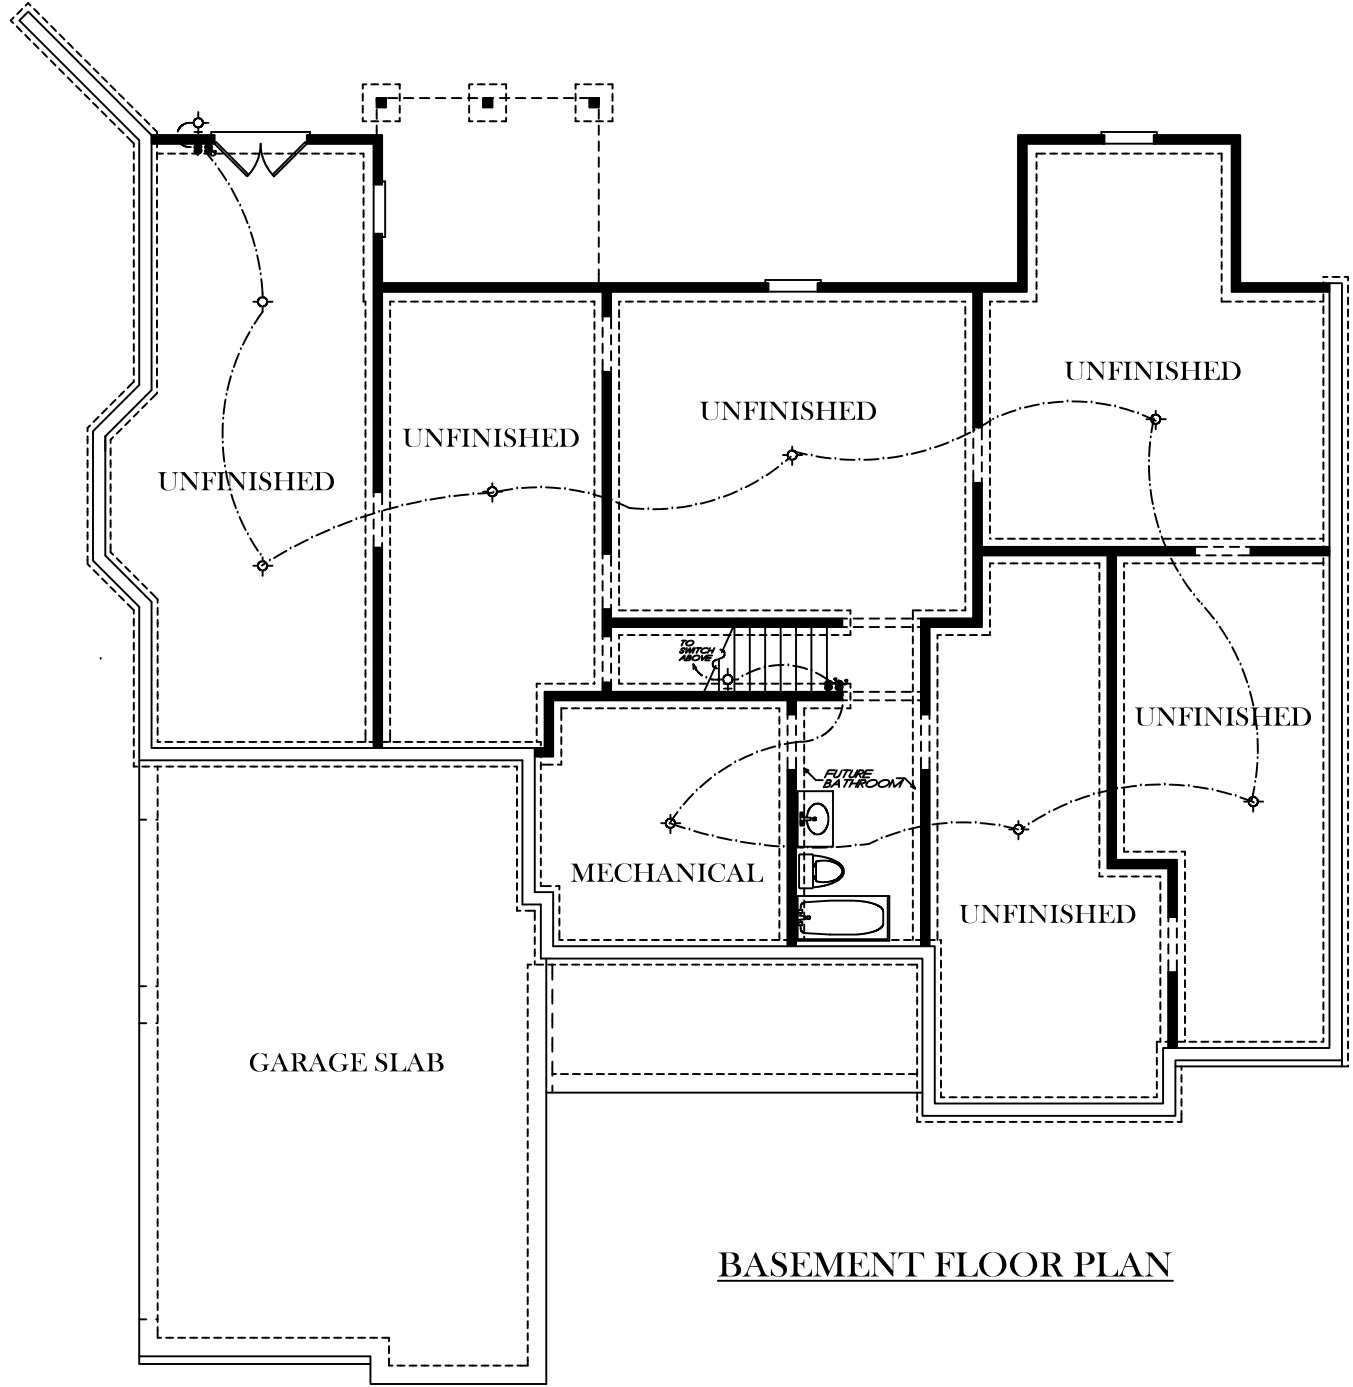

FRONT ELEVATION

BASEMENT FLOOR PLAN

ELECTRICAL LEGEND	
	CEILING LIGHT FIXTURE
	WALL LIGHT FIXTURE
	RECESSED LIGHT FIXTURE
	WATER PROOF RECESSED LIGHT FIXTURE
	FLOOD LIGHT FIXTURE
	TELEPHONE
	TELEVISION
	SWITCH
	3-WAY SWITCH
	EXHAUST FAN
	EXHAUST FAN/LIGHT
	CEILING FAN

FIRST FLOOR PLAN

ELECTRICAL LEGEND	
	CEILING LIGHT FIXTURE
	WALL LIGHT FIXTURE
	RECESSED LIGHT FIXTURE
	WATER PROOF RECESSED LIGHT FIXTURE
	FLOOD LIGHT FIXTURE
	TELEPHONE
	TELEVISION
	SWITCH
	3-WAY SWITCH
	EXHAUST FAN
	EXHAUST FAN/LIGHT
	CEILING FAN