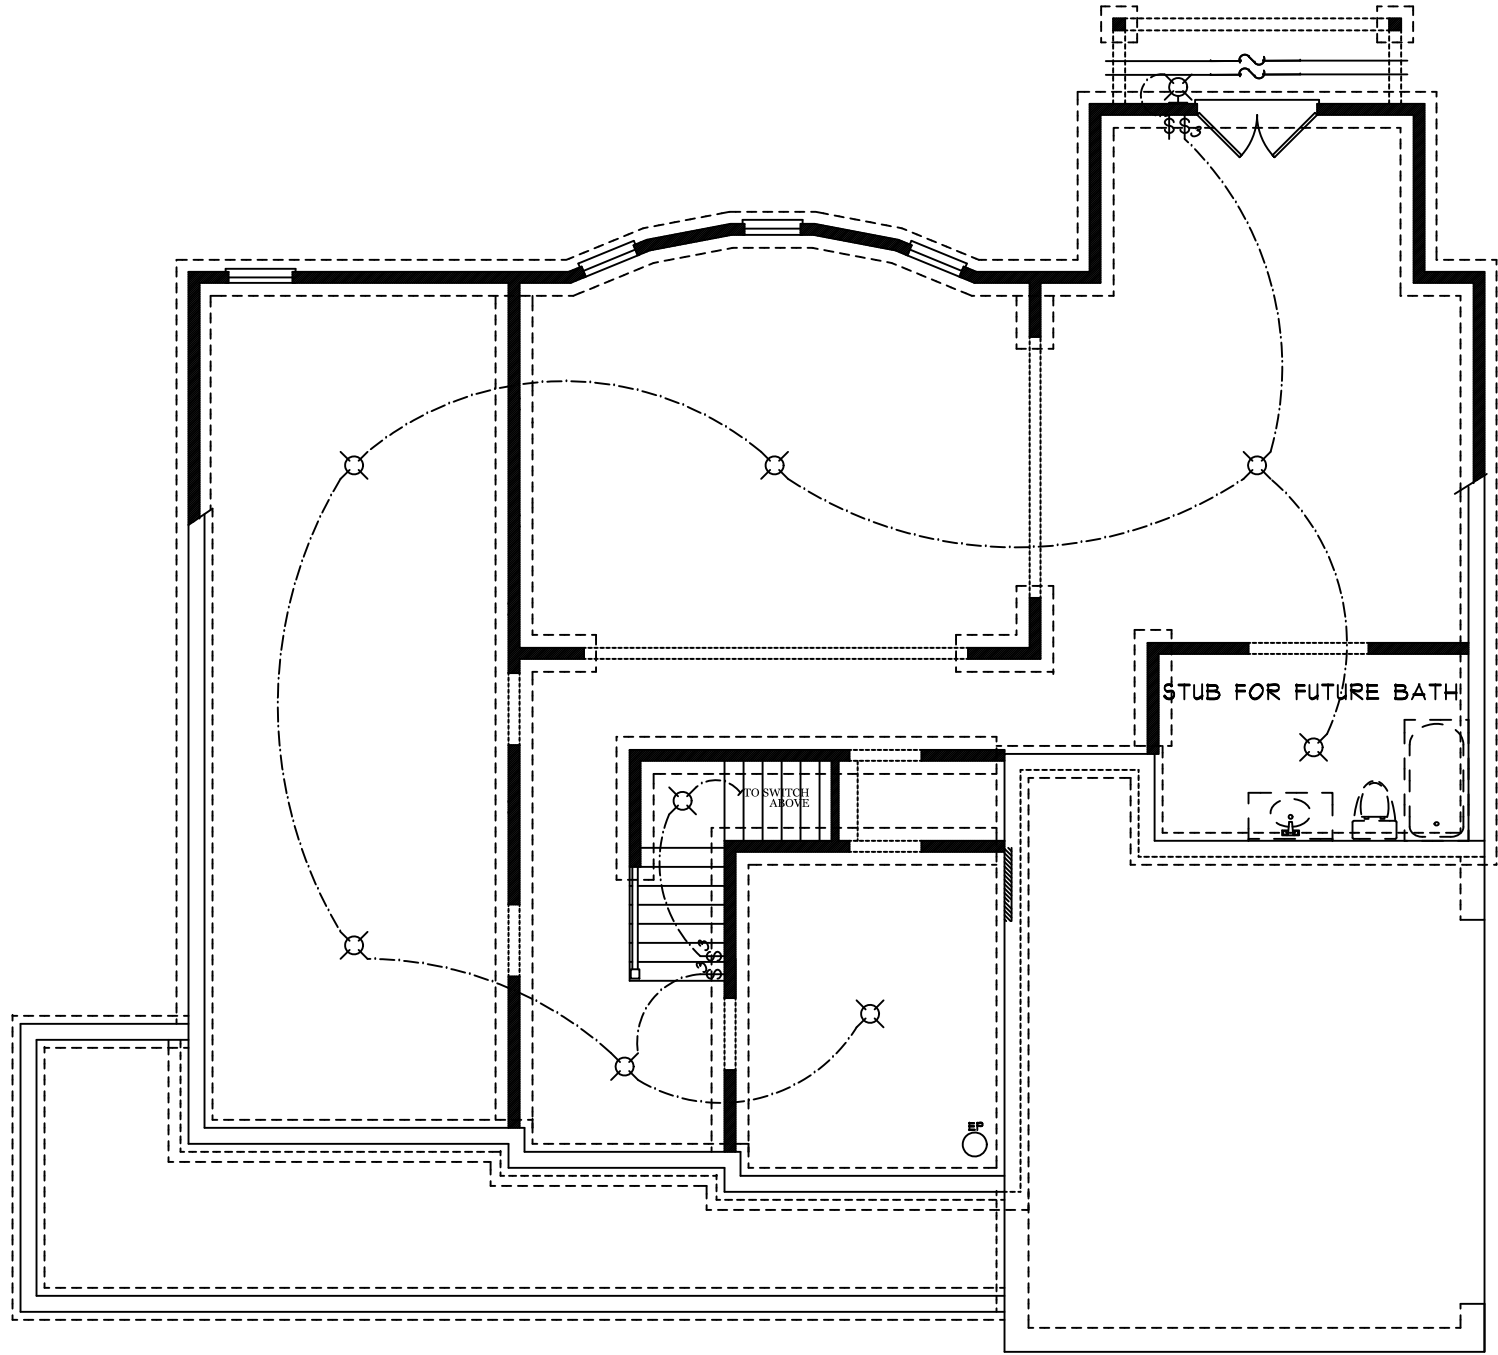

COPYRIGHT © 2011 AG & ASSOCIATES, INC.

FRONT ELEVATION

MILLWOOD B-D

ELECTRICAL LEGEND

-  CEILING LIGHT FIXTURE
-  WALL LIGHT FIXTURE
-  RECESSED LIGHT FIXTURE
-  WATER PROOF RECESSED LIGHT FIXTURE
-  FLOOD LIGHT FIXTURE
-  DUPLEX OUTLET
-  DUPLEX OUTLET 42" A.F.F.
-  220 VOLT OUTLET
-  DUPLEX CEILING OUTLET
-  DUPLEX FLOOR OUTLET
-  SWITCHED DUPLEX OUTLET
-  TELEPHONE
-  TELEVISION
-  SWITCH
-  3-WAY SWITCH
-  EXHAUST FAN
-  EXHAUST FAN/LIGHT

BASEMENT FLOOR PLAN

COPYRIGHT © 2011 AG & ASSOCIATES, INC.

MILLWOOD B-D

ELECTRICAL LEGEND

-  CEILING LIGHT FIXTURE
-  WALL LIGHT FIXTURE
-  RECESSED LIGHT FIXTURE
-  WATER PROOF RECESSED LIGHT FIXTURE
-  FLOOD LIGHT FIXTURE
-  DUPLEX OUTLET
-  DUPLEX OUTLET 42" A.F.F.
-  220 VOLT OUTLET
-  DUPLEX CEILING OUTLET
-  DUPLEX FLOOR OUTLET
-  SWITCHED DUPLEX OUTLET
-  TELEPHONE
-  TELEVISION
-  SWITCH
-  3-WAY SWITCH
-  EXHAUST FAN
-  EXHAUST FAN/LIGHT