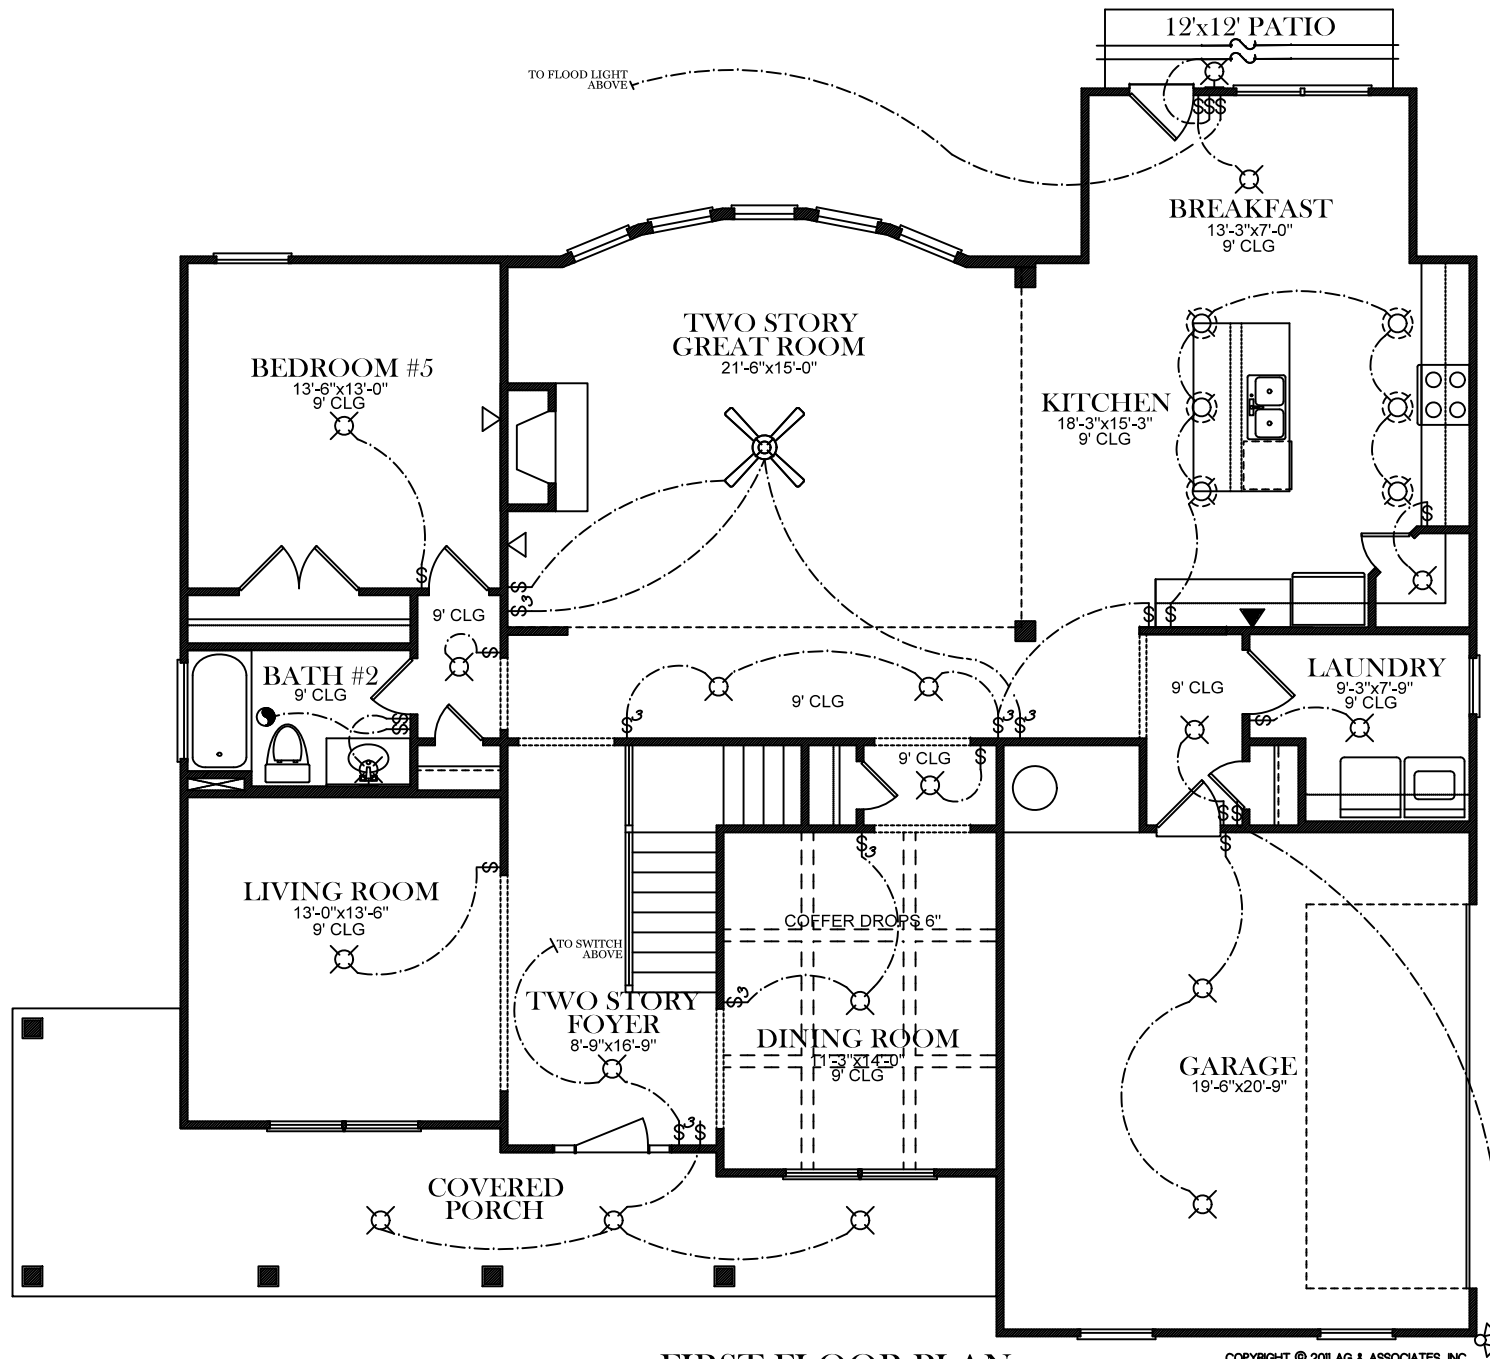

COPYRIGHT © 2011 AG & ASSOCIATES, INC.

FRONT ELEVATION

MILLWOOD B-D

ELECTRICAL LEGEND

-  CEILING LIGHT FIXTURE
-  WALL LIGHT FIXTURE
-  RECESSED LIGHT FIXTURE
-  WATER PROOF RECESSED LIGHT FIXTURE
-  FLOOD LIGHT FIXTURE
-  DUPLEX OUTLET
-  DUPLEX OUTLET 42" A.F.F.
-  220 VOLT OUTLET
-  DUPLEX CEILING OUTLET
-  DUPLEX FLOOR OUTLET
-  SWITCHED DUPLEX OUTLET
-  TELEPHONE
-  TELEVISION
-  SWITCH
-  3-WAY SWITCH
-  EXHAUST FAN
-  EXHAUST FAN/LIGHT

BASEMENT FLOOR PLAN

COPYRIGHT © 2011 AG & ASSOCIATES, INC.

MILLWOOD B-D

ELECTRICAL LEGEND

-  CEILING LIGHT FIXTURE
-  WALL LIGHT FIXTURE
-  RECESSED LIGHT FIXTURE
-  WATER PROOF RECESSED LIGHT FIXTURE
-  FLOOD LIGHT FIXTURE
-  DUPLEX OUTLET
-  DUPLEX OUTLET 42" A.F.F.
-  220 VOLT OUTLET
-  DUPLEX CEILING OUTLET
-  DUPLEX FLOOR OUTLET
-  SWITCHED DUPLEX OUTLET
-  TELEPHONE
-  TELEVISION
-  SWITCH
-  3-WAY SWITCH
-  EXHAUST FAN
-  EXHAUST FAN/LIGHT