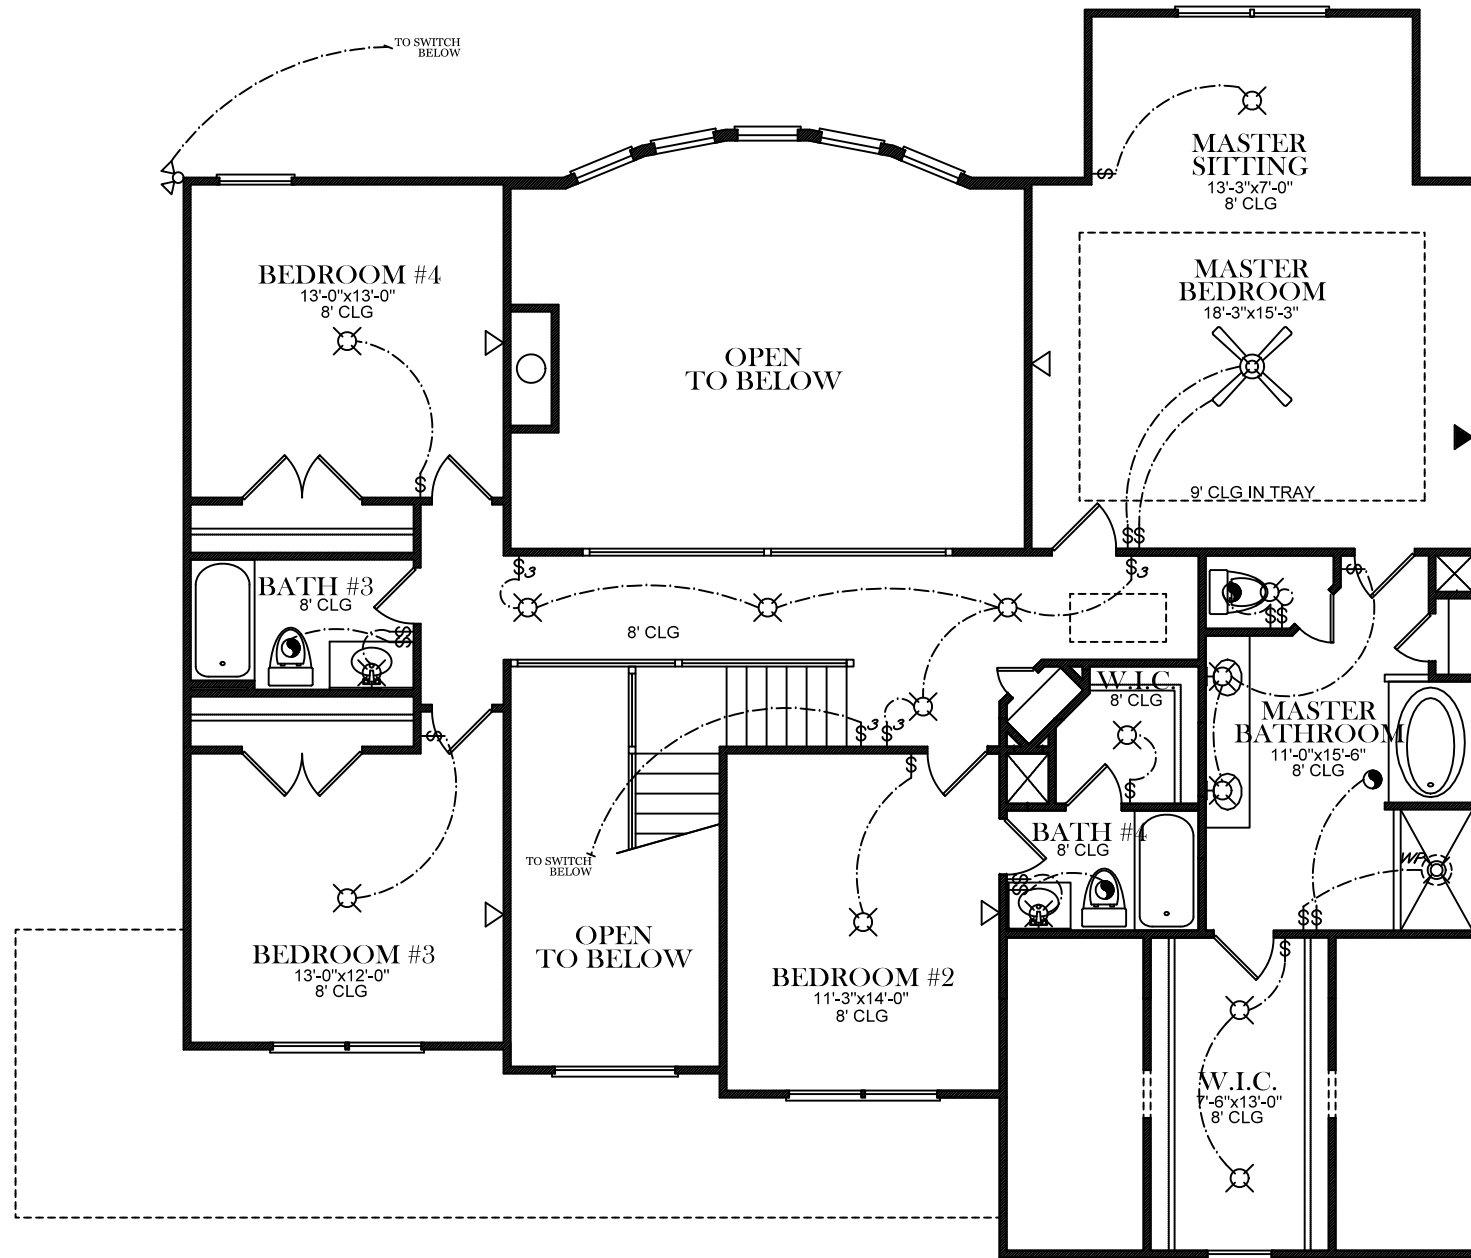

ELECTRICAL LEGEND	
	CEILING LIGHT FIXTURE
	WALL LIGHT FIXTURE
	RECESSED LIGHT FIXTURE
	WATER PROOF RECESSED LIGHT FIXTURE
	FLOOD LIGHT FIXTURE
	DUPLEX OUTLET
	DUPLEX OUTLET 42" A.F.F.
	220 VOLT OUTLET
	DUPLEX CEILING OUTLET
	DUPLEX FLOOR OUTLET
	SWITCHED DUPLEX OUTLET
	TELEPHONE
	TELEVISION
	SWITCH
	3-WAY SWITCH
	EXHAUST FAN
	EXHAUST FAN/LIGHT

SECOND FLOOR PLAN

COPYRIGHT © 2011 AG & ASSOCIATES, INC.

MILLWOOD B-D