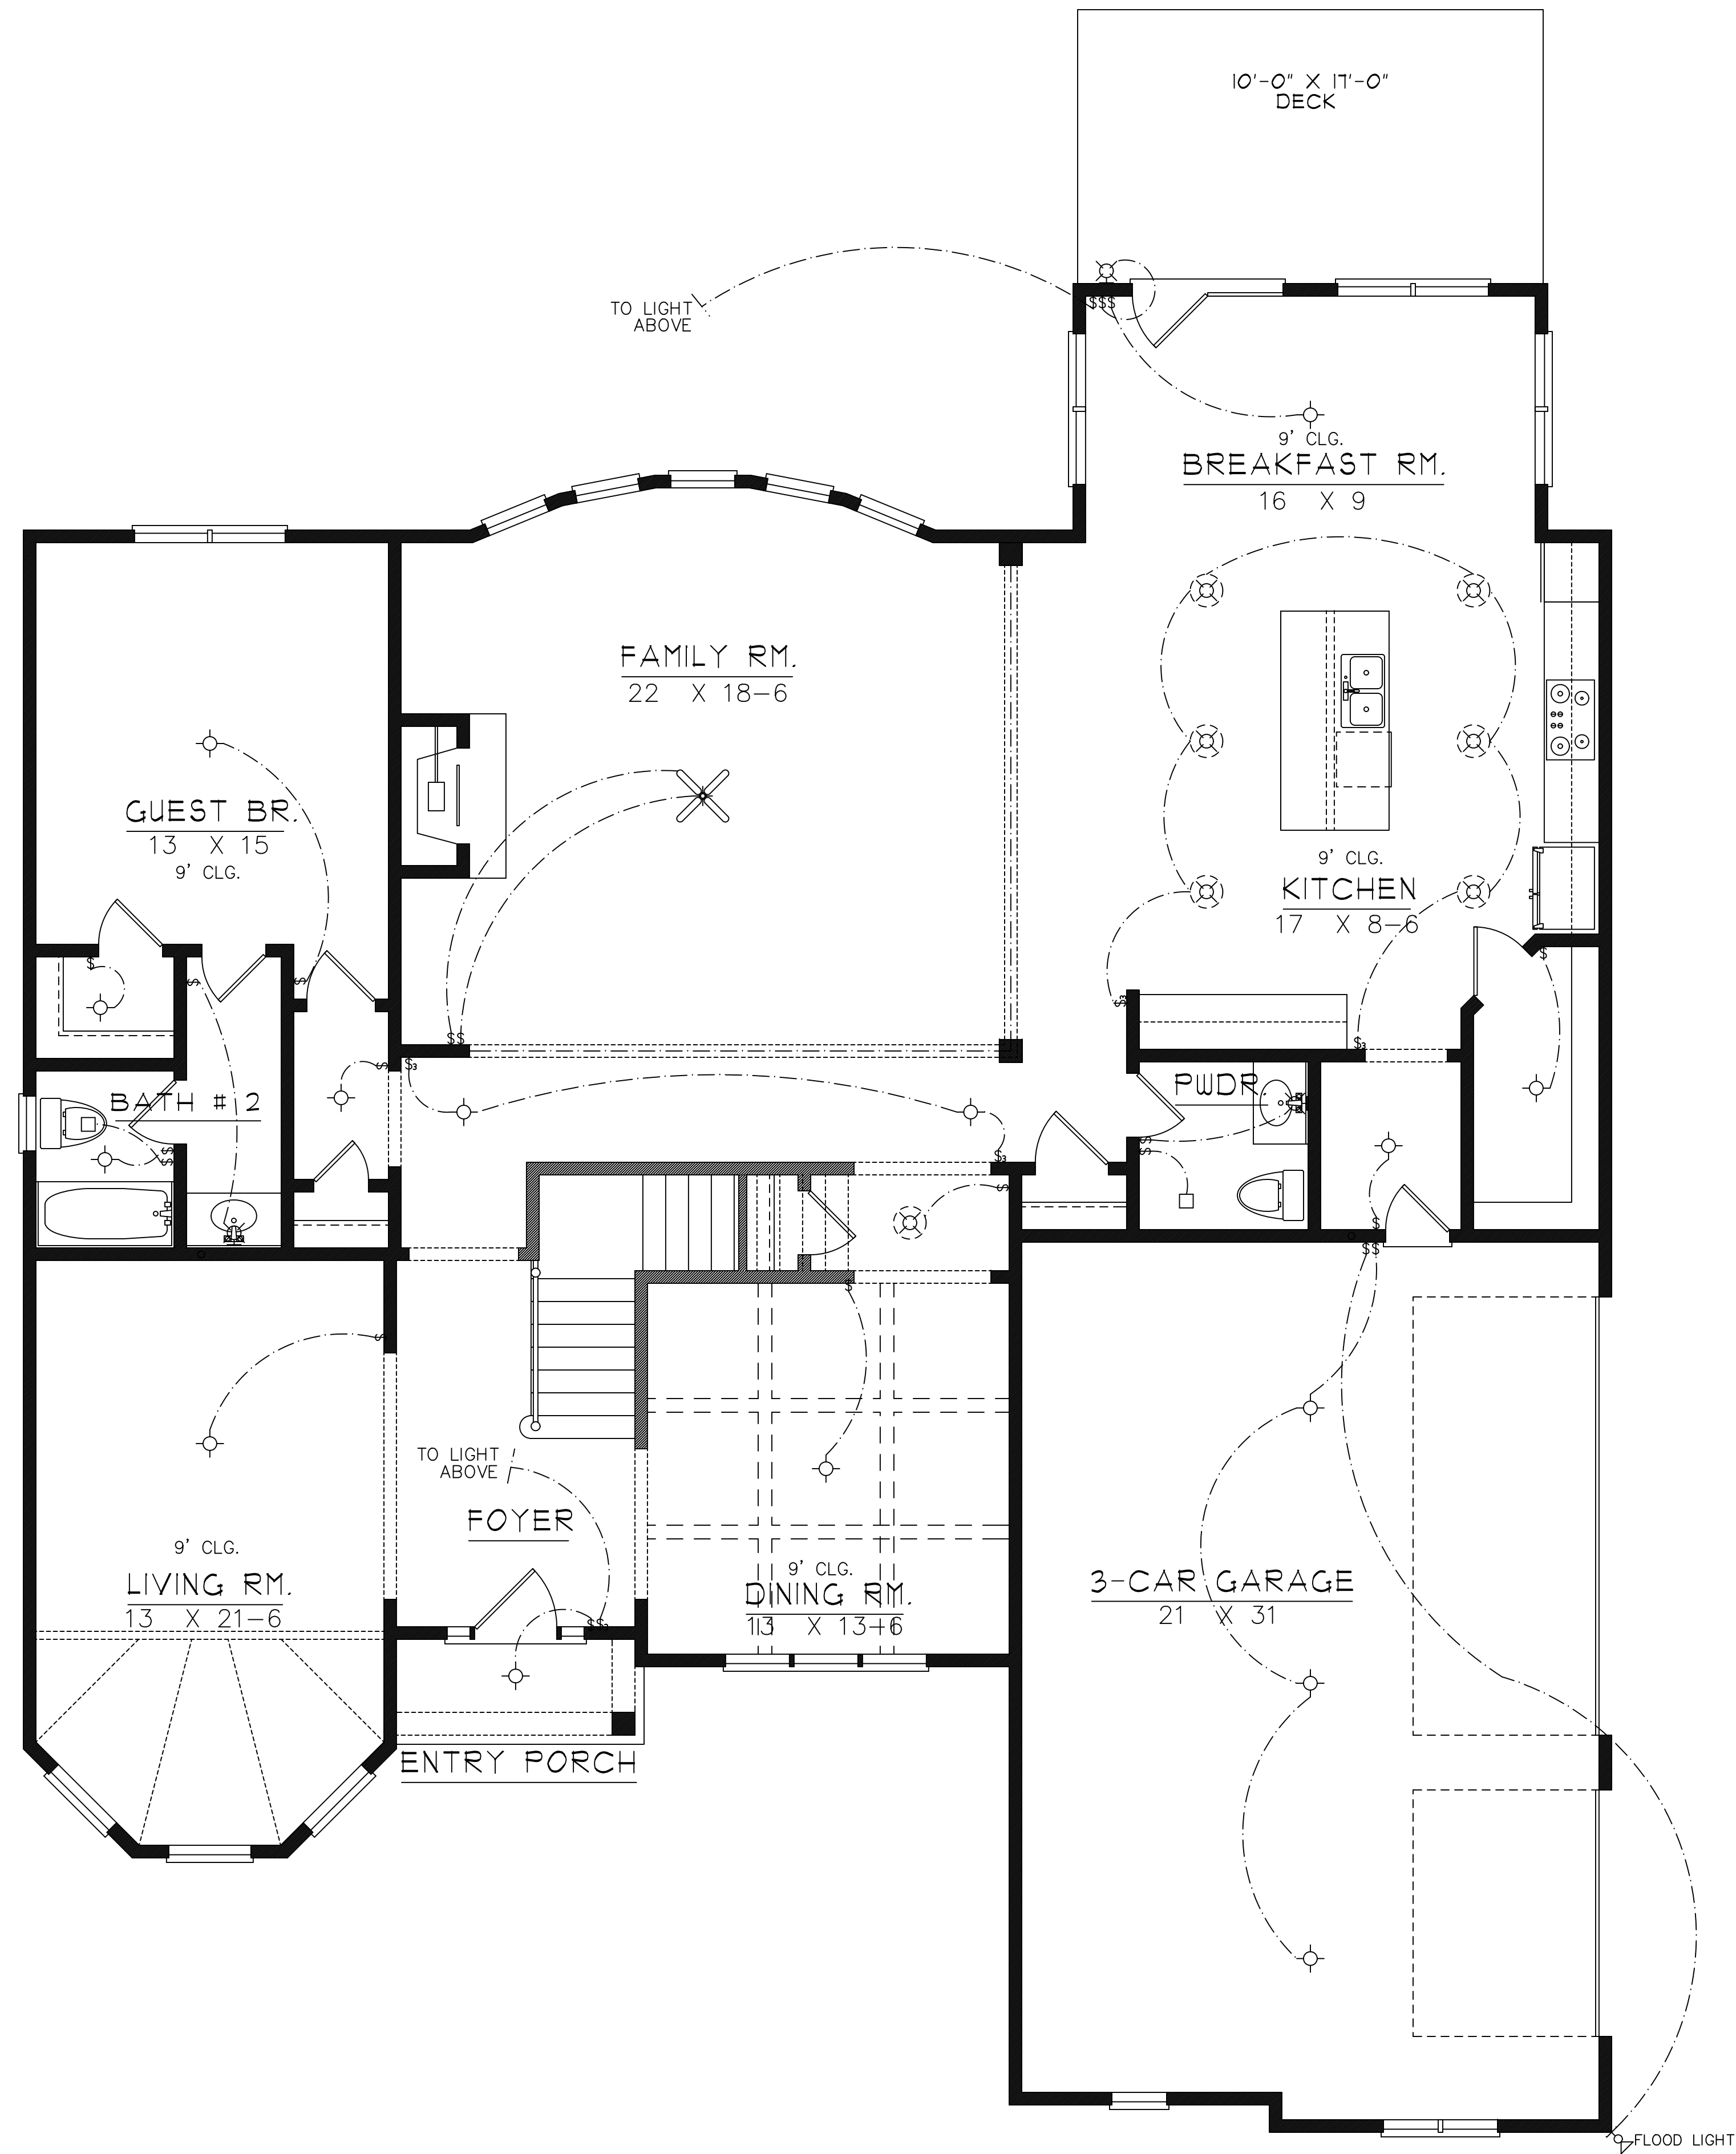

FRONT ELEVATION

SQUARE FOOTAGES
1ST FL- 2,320
SECOND FL- 2,200
TOTAL SQ. FT.- 4,520

ELECTRICAL LEGEND	
	CEILING LIGHT FIXTURE
	WALL LIGHT FIXTURE
	RECESSED LIGHT FIXTURE
	WATER PROOF RECESSED LIGHT FIXTURE
	FLOOD LIGHT FIXTURE
	DUPLEX OUTLET
	DUPLEX OUTLET 42" A.F.F.
	220 VOLT OUTLET
	DUPLEX CEILING OUTLET
	DUPLEX FLOOR OUTLET
	SWITCHED DUPLEX OUTLET
	TELEPHONE
	TELEVISION
	SWITCH
	3-WAY SWITCH
	EXHAUST FAN
	EXHAUST FAN/LIGHT

BASEMENT FLOOR PLAN

JORDAN B

ELECTRICAL LEGEND	
	CEILING LIGHT FIXTURE
	WALL LIGHT FIXTURE
	RECESSED LIGHT FIXTURE
	WATER PROOF RECESSED LIGHT FIXTURE
	FLOOD LIGHT FIXTURE
	DUPLEX OUTLET
	DUPLEX OUTLET 42" A.F.F.
	220 VOLT OUTLET
	DUPLEX CEILING OUTLET
	DUPLEX FLOOR OUTLET
	SWITCHED DUPLEX OUTLET
	TELEPHONE
	TELEVISION
	SWITCH
	3-WAY SWITCH
	EXHAUST FAN
	EXHAUST FAN/LIGHT

FIRST FLOOR PLAN

JORDAN B

MASTER BATH OPTION

ELECTRICAL LEGEND

- ⊗ CEILING LIGHT FIXTURE
- ⊗ WALL LIGHT FIXTURE
- ⊗ RECESSED LIGHT FIXTURE
- ⊗ W.P. WATER PROOF RECESSED LIGHT FIXTURE
- ⊕ FLOOD LIGHT FIXTURE
- ⊕ DUPLEX OUTLET
- ⊕ 42" A.F.F. DUPLEX OUTLET
- ⊕ 220 VOLT OUTLET
- ⊕ DUPLEX CEILING OUTLET
- ⊕ DUPLEX FLOOR OUTLET
- ⊕ SWITCHED DUPLEX OUTLET
- ☎ TELEPHONE
- △ TELEVISION
- ⊕ SWITCH
- ⊕ 3-WAY SWITCH
- ⊕ EXHAUST FAN
- ⊕ EXHAUST FAN/LIGHT

SECOND FLOOR PLAN

JORDAN B