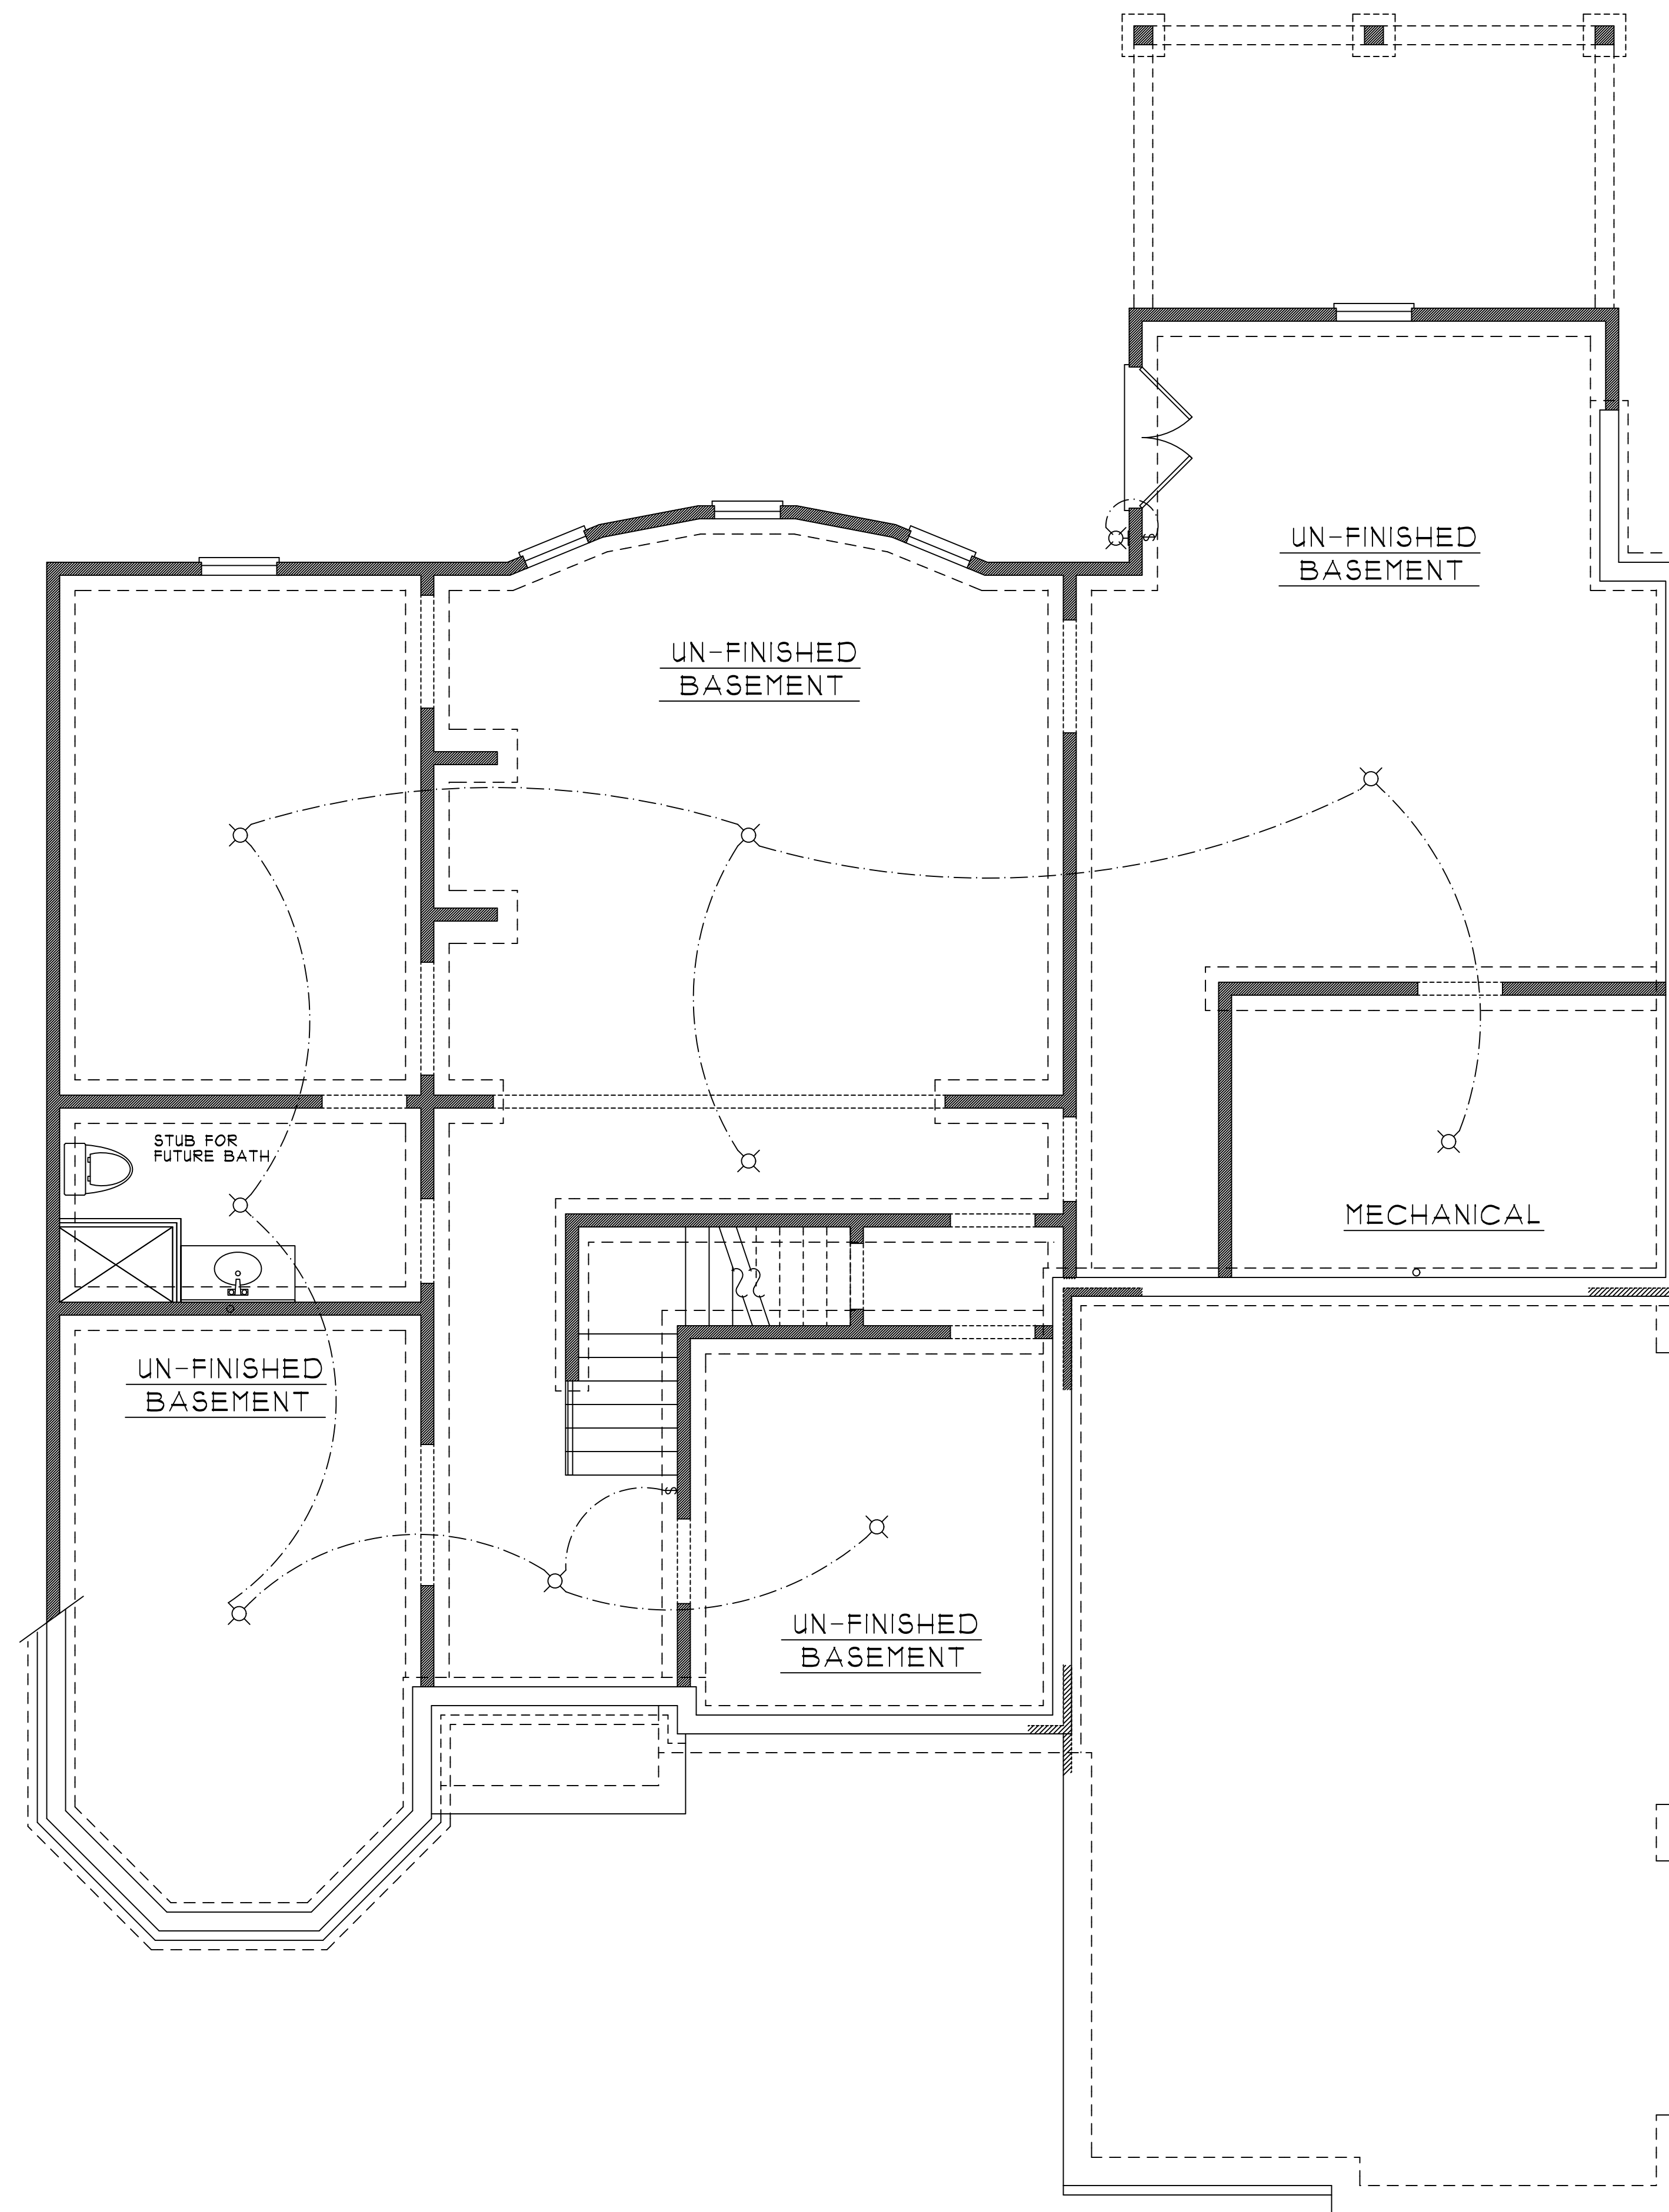

FRONT ELEVATION

SQUARE FOOTAGES
1ST FL- 2,320
SECOND FL- 2,200
TOTAL SQ. FT.- 4,520

ELECTRICAL LEGEND	
	CEILING LIGHT FIXTURE
	WALL LIGHT FIXTURE
	RECESSED LIGHT FIXTURE
	WATER PROOF RECESSED LIGHT FIXTURE
	FLOOD LIGHT FIXTURE
	DUPLEX OUTLET
	DUPLEX OUTLET 42" A.F.F.
	220 VOLT OUTLET
	DUPLEX CEILING OUTLET
	DUPLEX FLOOR OUTLET
	SWITCHED DUPLEX OUTLET
	TELEPHONE
	TELEVISION
	SWITCH
	3-WAY SWITCH
	EXHAUST FAN
	EXHAUST FAN/LIGHT

BASEMENT FLOOR PLAN

JORDAN B

ELECTRICAL LEGEND	
	CEILING LIGHT FIXTURE
	WALL LIGHT FIXTURE
	RECESSED LIGHT FIXTURE
	WATER PROOF RECESSED LIGHT FIXTURE
	FLOOD LIGHT FIXTURE
	DUPLEX OUTLET
	DUPLEX OUTLET 42" A.F.F.
	220 VOLT OUTLET
	DUPLEX CEILING OUTLET
	DUPLEX FLOOR OUTLET
	SWITCHED DUPLEX OUTLET
	TELEPHONE
	TELEVISION
	SWITCH
	3-WAY SWITCH
	EXHAUST FAN
	EXHAUST FAN/LIGHT

FIRST FLOOR PLAN

JORDAN B

MASTER BATH OPTION

ELECTRICAL LEGEND

- ⊗ CEILING LIGHT FIXTURE
- ⊗ WALL LIGHT FIXTURE
- ⊗ RECESSED LIGHT FIXTURE
- ⊗ W.P. WATER PROOF RECESSED LIGHT FIXTURE
- ⊕ FLOOD LIGHT FIXTURE
- ⊕ DUPLEX OUTLET
- ⊕ 42" A.F.F. DUPLEX OUTLET
- ⊕ 220 VOLT OUTLET
- ⊕ DUPLEX CEILING OUTLET
- ⊕ DUPLEX FLOOR OUTLET
- ⊕ SWITCHED DUPLEX OUTLET
- ☎ TELEPHONE
- △ TELEVISION
- ⊕ SWITCH
- ⊕ 3-WAY SWITCH
- ⊕ EXHAUST FAN
- ⊕ EXHAUST FAN/LIGHT

SECOND FLOOR PLAN

JORDAN B