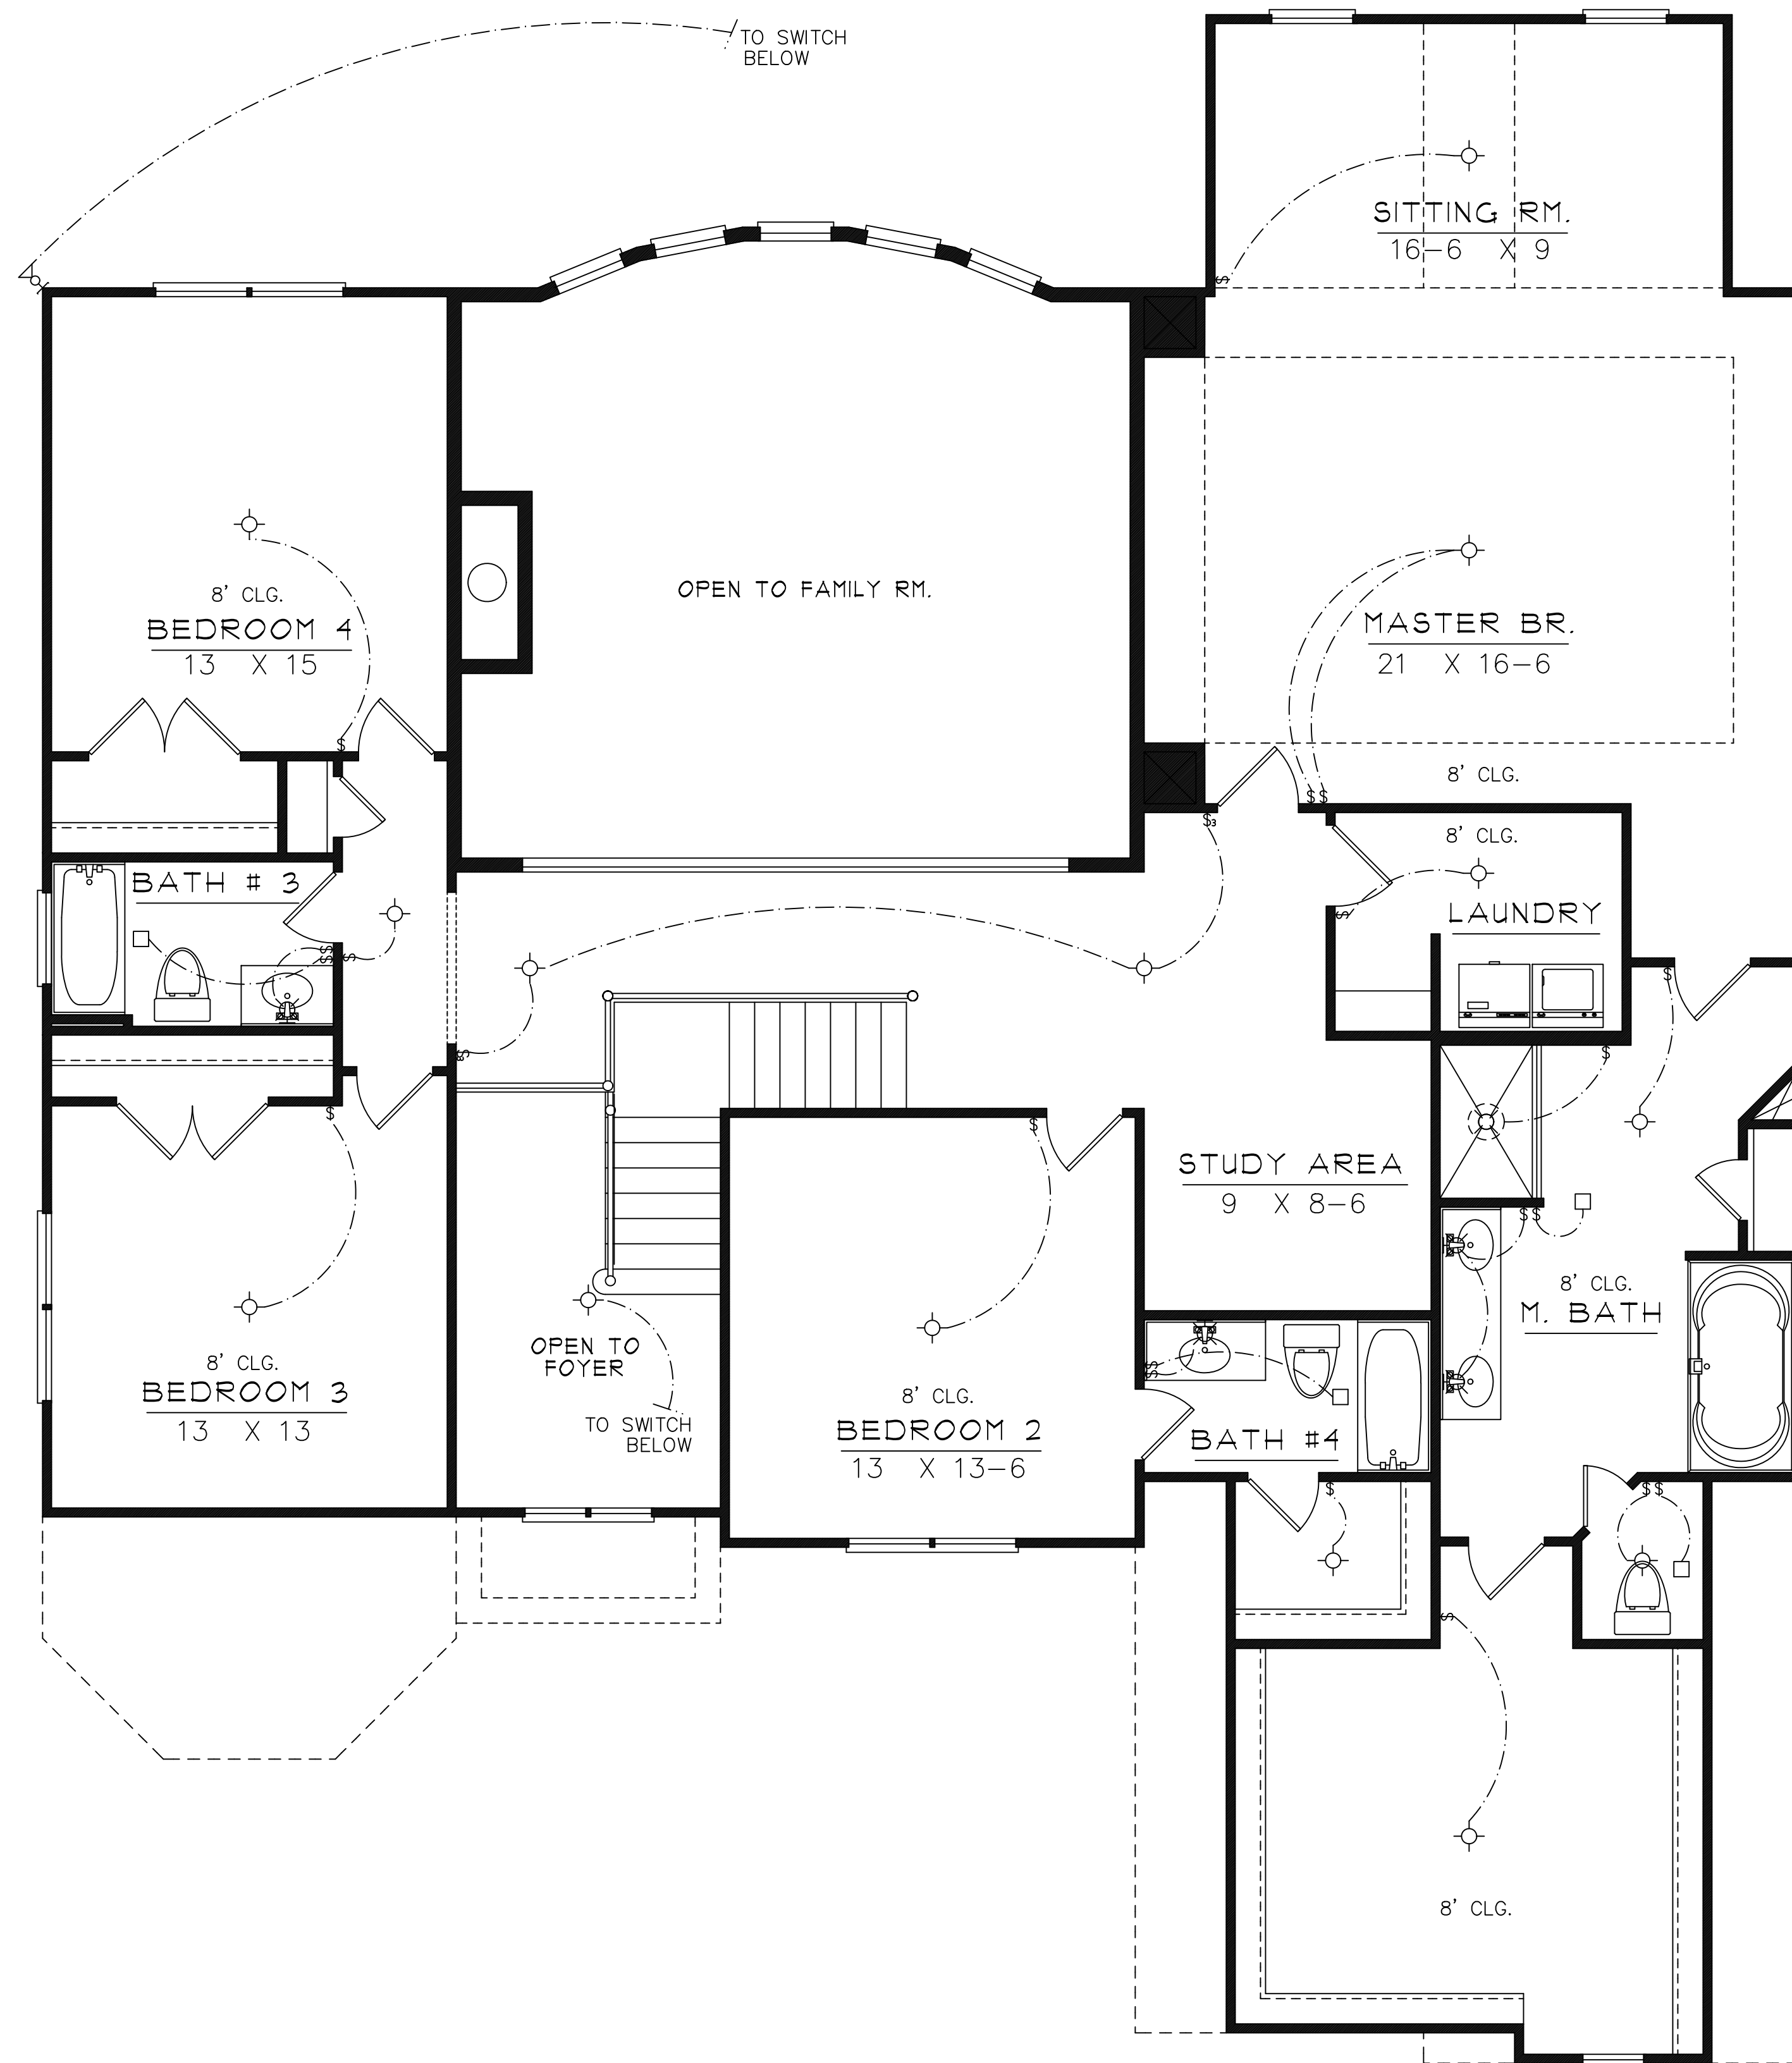

FRONT ELEVATION

SQUARE FOOTAGES
1ST FL- 2,320
SECOND FL- 2,200
TOTAL SQ. FT.- 4,520

ELECTRICAL LEGEND	
	CEILING LIGHT FIXTURE
	WALL LIGHT FIXTURE
	RECESSED LIGHT FIXTURE
	WATER PROOF RECESSED LIGHT FIXTURE
	FLOOD LIGHT FIXTURE
	DUPLEX OUTLET
	DUPLEX OUTLET 42" A.F.F.
	220 VOLT OUTLET
	DUPLEX CEILING OUTLET
	DUPLEX FLOOR OUTLET
	SWITCHED DUPLEX OUTLET
	TELEPHONE
	TELEVISION
	SWITCH
	3-WAY SWITCH
	EXHAUST FAN
	EXHAUST FAN/LIGHT

BASEMENT FLOOR PLAN

JORDAN B

ELECTRICAL LEGEND	
	CEILING LIGHT FIXTURE
	WALL LIGHT FIXTURE
	RECESSED LIGHT FIXTURE
	WATER PROOF RECESSED LIGHT FIXTURE
	FLOOD LIGHT FIXTURE
	DUPLEX OUTLET
	DUPLEX OUTLET 42" A.F.F.
	220 VOLT OUTLET
	DUPLEX CEILING OUTLET
	DUPLEX FLOOR OUTLET
	SWITCHED DUPLEX OUTLET
	TELEPHONE
	TELEVISION
	SWITCH
	3-WAY SWITCH
	EXHAUST FAN
	EXHAUST FAN/LIGHT

FIRST FLOOR PLAN

JORDAN B

MASTER BATH OPTION

ELECTRICAL LEGEND

- ⊗ CEILING LIGHT FIXTURE
- ⊗ WALL LIGHT FIXTURE
- ⊗ RECESSED LIGHT FIXTURE
- ⊗ W.P. WATER PROOF RECESSED LIGHT FIXTURE
- ⊕ FLOOD LIGHT FIXTURE
- ⊕ DUPLEX OUTLET
- ⊕ 42" A.F.F. DUPLEX OUTLET
- ⊕ 220 VOLT OUTLET
- ⊕ DUPLEX CEILING OUTLET
- ⊕ DUPLEX FLOOR OUTLET
- ⊕ SWITCHED DUPLEX OUTLET
- ☎ TELEPHONE
- △ TELEVISION
- ⊕ SWITCH
- ⊕ 3-WAY SWITCH
- ⊕ EXHAUST FAN
- ⊕ EXHAUST FAN/LIGHT

SECOND FLOOR PLAN

JORDAN B