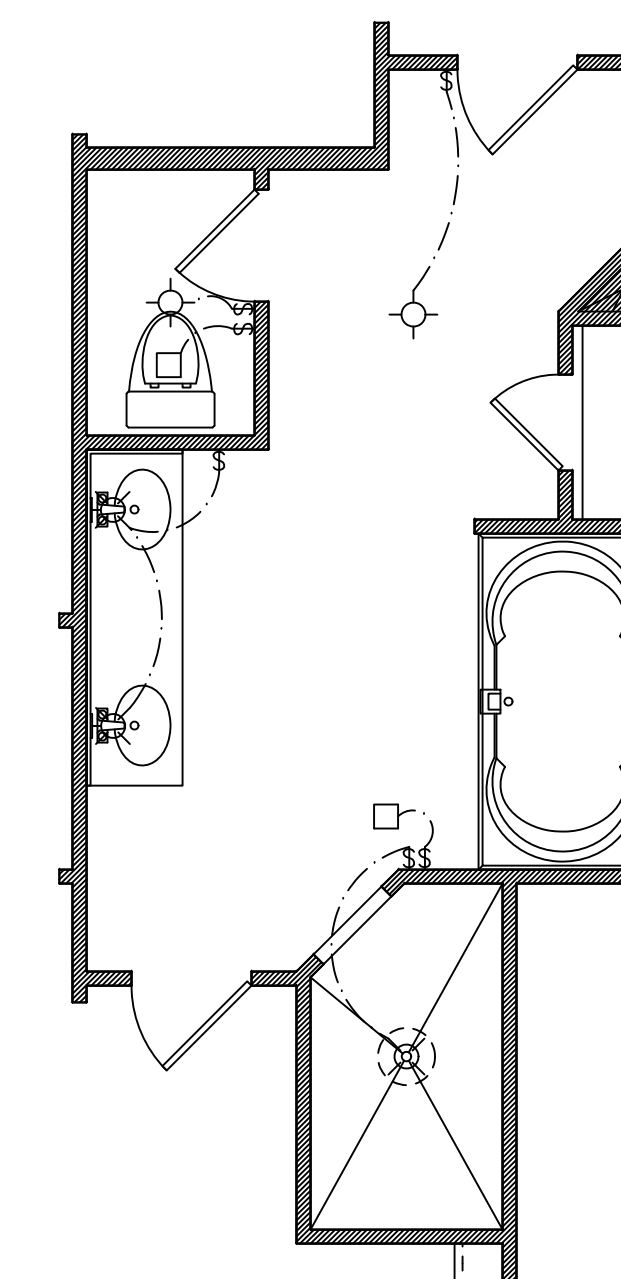

FRONT ELEVATION

SQUARE FOOTAGES
1ST FL- 2,320
SECOND FL- 2,200
TOTAL SQ. FT.- 4,520

ELECTRICAL LEGEND	
	CEILING LIGHT FIXTURE
	WALL LIGHT FIXTURE
	RECESSED LIGHT FIXTURE
	WATER PROOF RECESSED LIGHT FIXTURE
	FLOOD LIGHT FIXTURE
	DUPLEX OUTLET
	DUPLEX OUTLET 42" A.F.F.
	220 VOLT OUTLET
	DUPLEX CEILING OUTLET
	DUPLEX FLOOR OUTLET
	SWITCHED DUPLEX OUTLET
	TELEPHONE
	TELEVISION
	SWITCH
	3-WAY SWITCH
	EXHAUST FAN
	EXHAUST FAN/LIGHT

BASEMENT FLOOR PLAN

JORDAN B

ELECTRICAL LEGEND	
	CEILING LIGHT FIXTURE
	WALL LIGHT FIXTURE
	RECESSED LIGHT FIXTURE
	WATER PROOF RECESSED LIGHT FIXTURE
	FLOOD LIGHT FIXTURE
	DUPLEX OUTLET
	DUPLEX OUTLET 42" A.F.F.
	220 VOLT OUTLET
	DUPLEX CEILING OUTLET
	DUPLEX FLOOR OUTLET
	SWITCHED DUPLEX OUTLET
	TELEPHONE
	TELEVISION
	SWITCH
	3-WAY SWITCH
	EXHAUST FAN
	EXHAUST FAN/LIGHT

FIRST FLOOR PLAN

JORDAN B

MASTER BATH OPTION

ELECTRICAL LEGEND

- ⊗ CEILING LIGHT FIXTURE
- ⊗ WALL LIGHT FIXTURE
- ⊗ RECESSED LIGHT FIXTURE
- ⊗ W.P. WATER PROOF RECESSED LIGHT FIXTURE
- ⊕ FLOOD LIGHT FIXTURE
- ⊕ DUPLEX OUTLET
- ⊕ 42" A.F.F. DUPLEX OUTLET
- ⊕ 220 VOLT OUTLET
- ⊕ DUPLEX CEILING OUTLET
- ⊕ DUPLEX FLOOR OUTLET
- ⊕ SWITCHED DUPLEX OUTLET
- ☎ TELEPHONE
- △ TELEVISION
- ⊕ SWITCH
- ⊕ 3-WAY SWITCH
- ⊕ EXHAUST FAN
- ⊕ EXHAUST FAN/LIGHT

SECOND FLOOR PLAN

JORDAN B