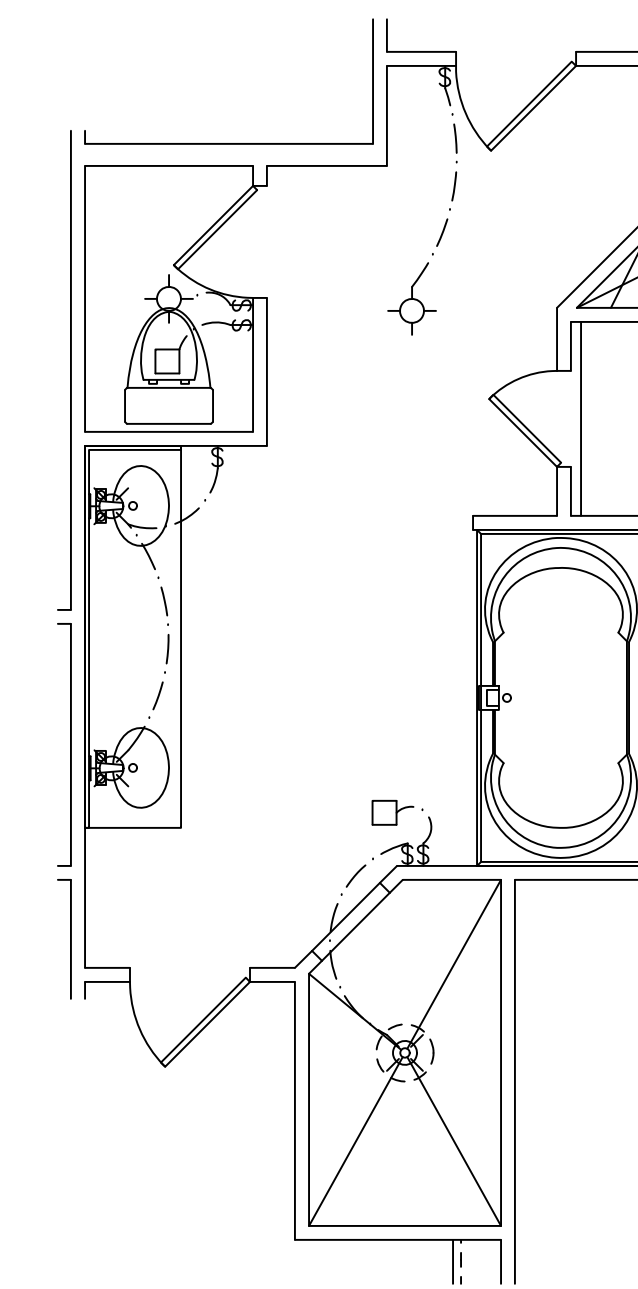

FRONT ELEVATION

SQUARE FOOTAGES
1ST FL- 2,098
SECOND FL- 2,224
THIRD FL- 948
TOTAL SQ. FT.- 5,270

STERLING A

ELECTRICAL LEGEND	
	CEILING LIGHT FIXTURE
	WALL LIGHT FIXTURE
	RECESSED LIGHT FIXTURE
	WATER PROOF RECESSED LIGHT FIXTURE
	FLOOD LIGHT FIXTURE
	DUPLEX OUTLET
	DUPLEX OUTLET 42" A.F.F.
	220 VOLT OUTLET
	DUPLEX CEILING OUTLET
	DUPLEX FLOOR OUTLET
	SWITCHED DUPLEX OUTLET
	TELEPHONE
	TELEVISION
	SWITCH
	3-WAY SWITCH
	EXHAUST FAN
	EXHAUST FAN/LIGHT

BASEMENT FLOOR PLAN

STERLING A

ELECTRICAL LEGEND	
	CEILING LIGHT FIXTURE
	WALL LIGHT FIXTURE
	RECESSED LIGHT FIXTURE
	WATER PROOF RECESSED LIGHT FIXTURE
	FLOOD LIGHT FIXTURE
	DUPLEX OUTLET
	DUPLEX OUTLET 42" A.F.F.
	220 VOLT OUTLET
	DUPLEX CEILING OUTLET
	DUPLEX FLOOR OUTLET
	SWITCHED DUPLEX OUTLET
	TELEPHONE
	TELEVISION
	SWITCH
	3-WAY SWITCH
	EXHAUST FAN
	EXHAUST FAN/LIGHT

FIRST FLOOR PLAN

STERLING A

MASTER BATH OPTION

ELECTRICAL LEGEND	
	CEILING LIGHT FIXTURE
	WALL LIGHT FIXTURE
	RECESSED LIGHT FIXTURE
	WATER PROOF RECESSED LIGHT FIXTURE
	FLOOD LIGHT FIXTURE
	DUPLEX OUTLET
	DUPLEX OUTLET 42" A.F.F.
	220 VOLT OUTLET
	DUPLEX CEILING OUTLET
	DUPLEX FLOOR OUTLET
	SWITCHED DUPLEX OUTLET
	TELEPHONE
	TELEVISION
	SWITCH
	3-WAY SWITCH
	EXHAUST FAN
	EXHAUST FAN/LIGHT