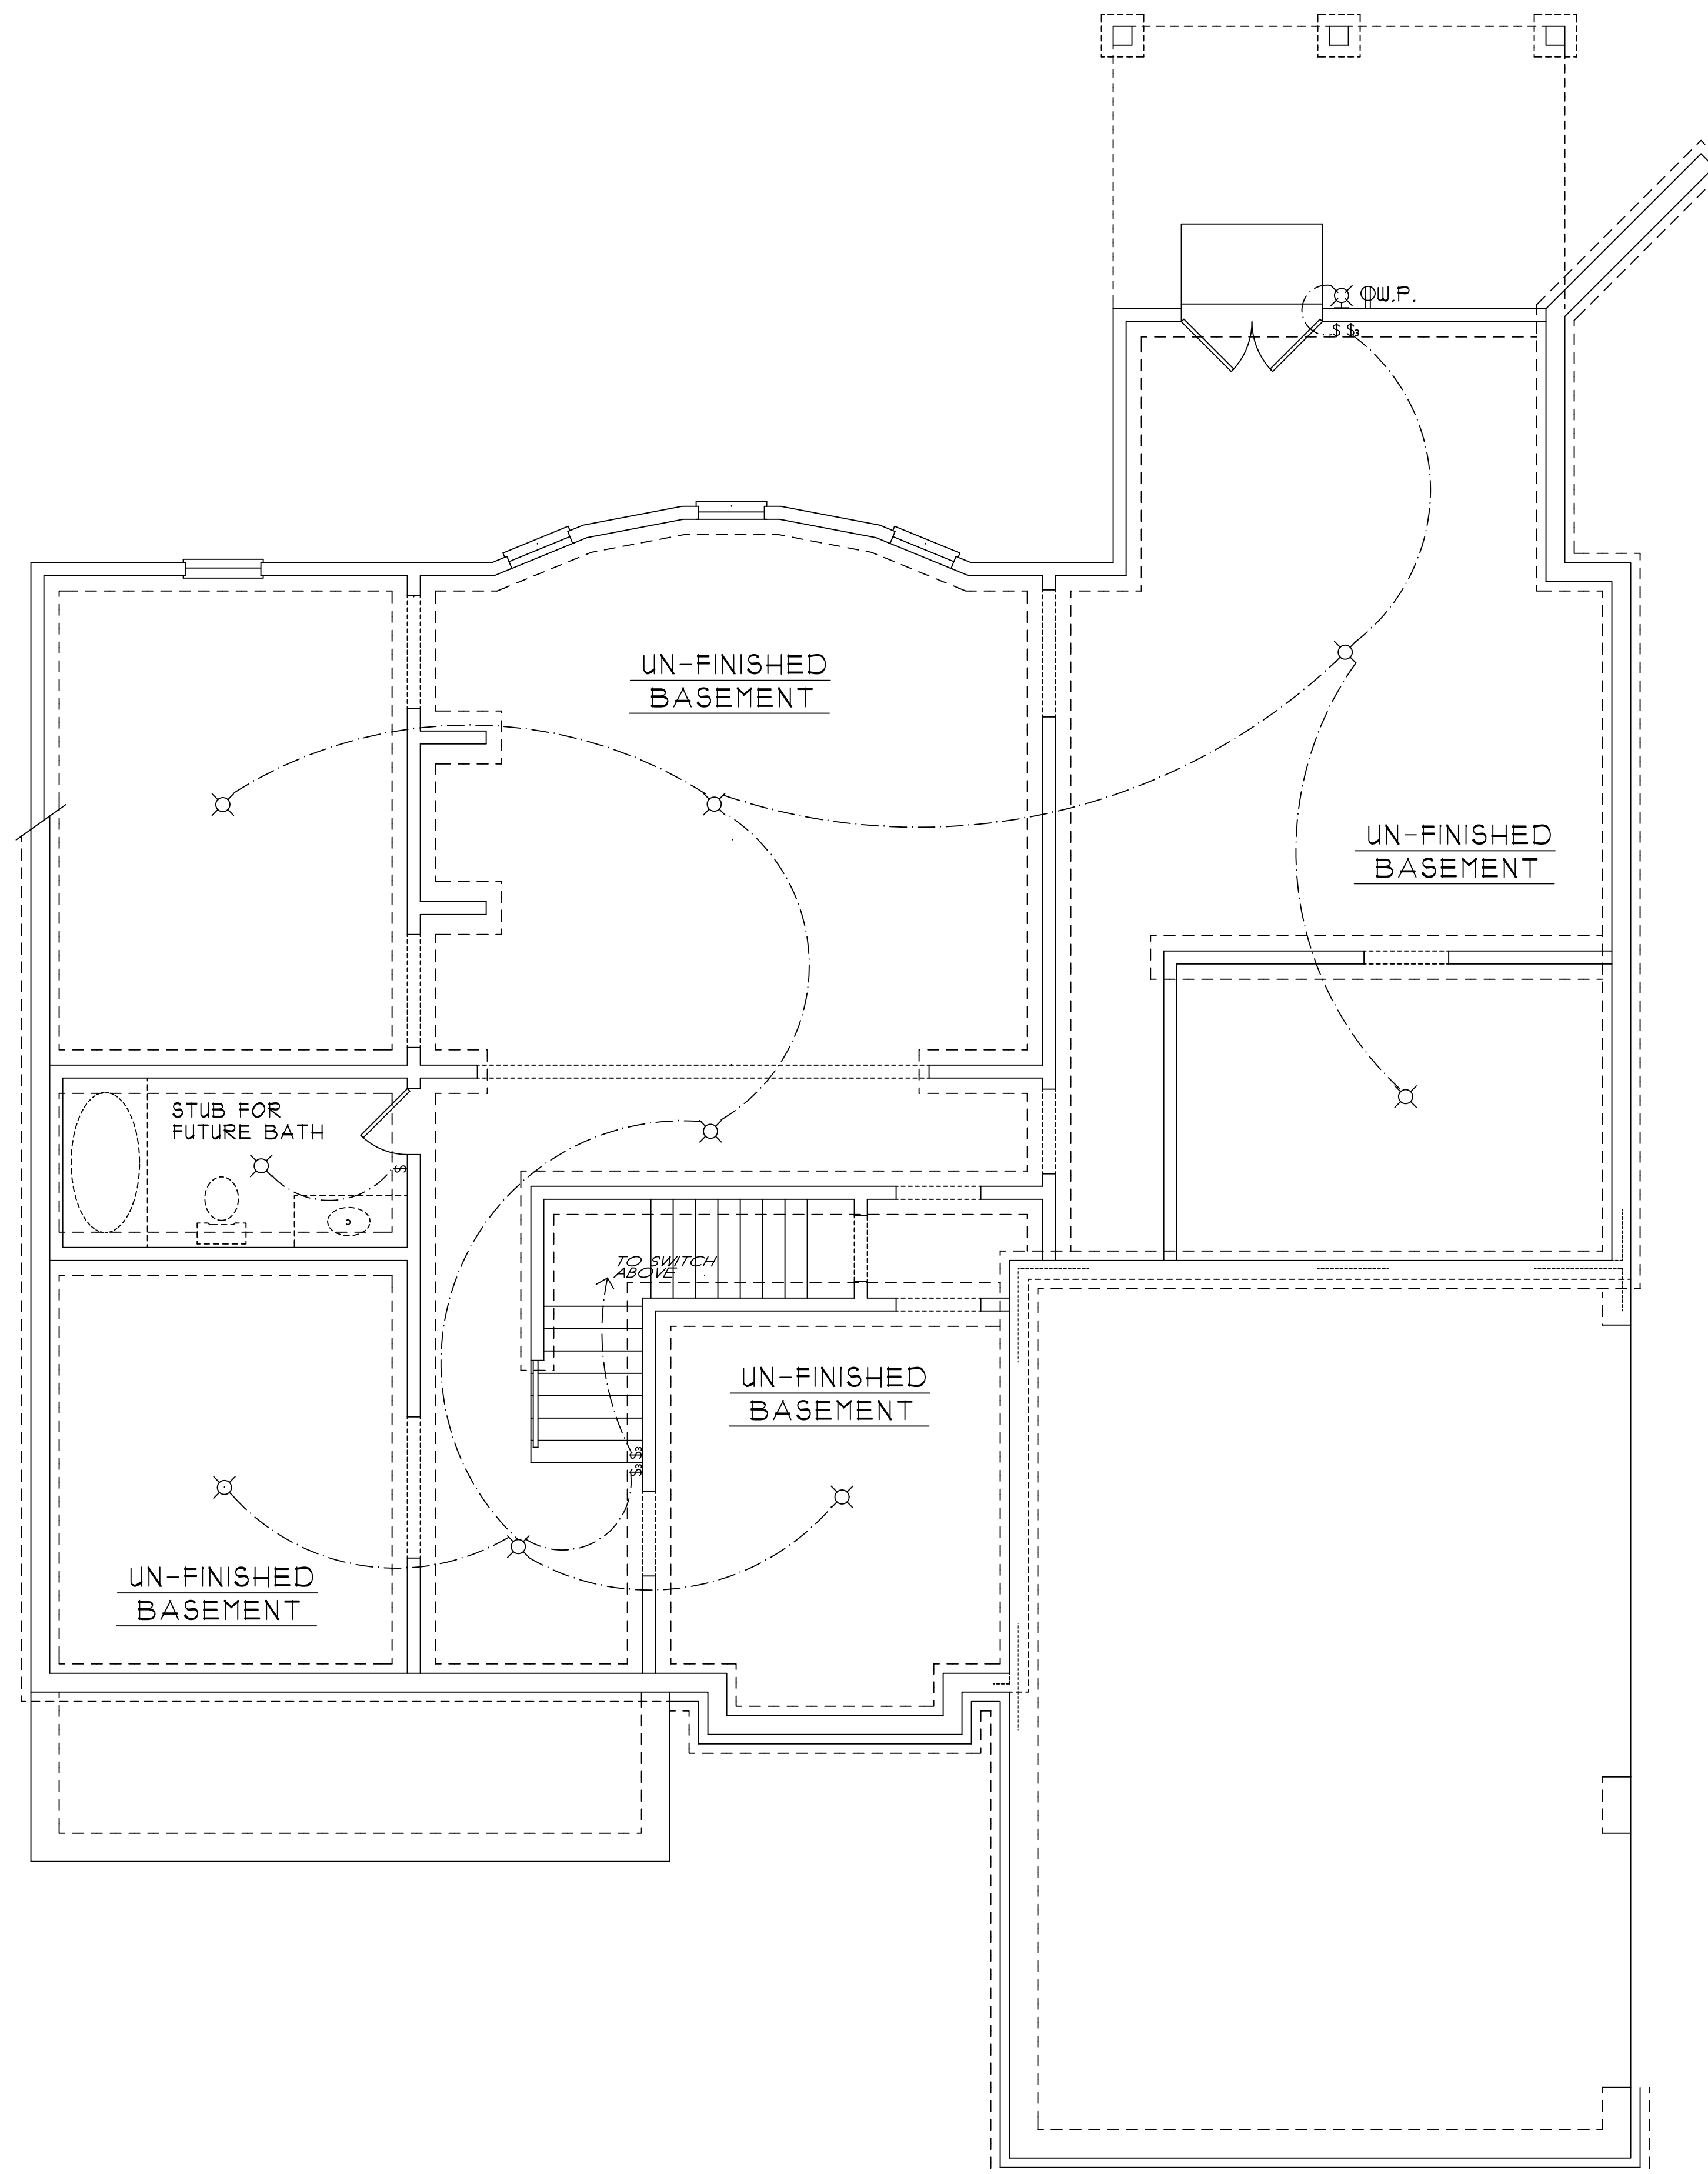

FRONT ELEVATION

SQUARE FOOTAGES
1ST FL- 2,098
SECOND FL- 2,224
THIRD FL- 948
TOTAL SQ. FT.- 5,270

STERLING A

ELECTRICAL LEGEND	
	CEILING LIGHT FIXTURE
	WALL LIGHT FIXTURE
	RECESSED LIGHT FIXTURE
	WATER PROOF RECESSED LIGHT FIXTURE
	FLOOD LIGHT FIXTURE
	DUPLEX OUTLET
	DUPLEX OUTLET 42" A.F.F.
	220 VOLT OUTLET
	DUPLEX CEILING OUTLET
	DUPLEX FLOOR OUTLET
	SWITCHED DUPLEX OUTLET
	TELEPHONE
	TELEVISION
	SWITCH
	3-WAY SWITCH
	EXHAUST FAN
	EXHAUST FAN/LIGHT

BASEMENT FLOOR PLAN

STERLING A

ELECTRICAL LEGEND	
	CEILING LIGHT FIXTURE
	WALL LIGHT FIXTURE
	RECESSED LIGHT FIXTURE
	WATER PROOF RECESSED LIGHT FIXTURE
	FLOOD LIGHT FIXTURE
	DUPLEX OUTLET
	DUPLEX OUTLET 42" A.F.F.
	220 VOLT OUTLET
	DUPLEX CEILING OUTLET
	DUPLEX FLOOR OUTLET
	SWITCHED DUPLEX OUTLET
	TELEPHONE
	TELEVISION
	SWITCH
	3-WAY SWITCH
	EXHAUST FAN
	EXHAUST FAN/LIGHT

FIRST FLOOR PLAN

STERLING A

MASTER BATH OPTION

ELECTRICAL LEGEND	
	CEILING LIGHT FIXTURE
	WALL LIGHT FIXTURE
	RECESSED LIGHT FIXTURE
	WATER PROOF RECESSED LIGHT FIXTURE
	FLOOD LIGHT FIXTURE
	DUPLEX OUTLET
	DUPLEX OUTLET 42" A.F.F.
	220 VOLT OUTLET
	DUPLEX CEILING OUTLET
	DUPLEX FLOOR OUTLET
	SWITCHED DUPLEX OUTLET
	TELEPHONE
	TELEVISION
	SWITCH
	3-WAY SWITCH
	EXHAUST FAN
	EXHAUST FAN/LIGHT

THIRD FLOOR PLAN

STERLING A