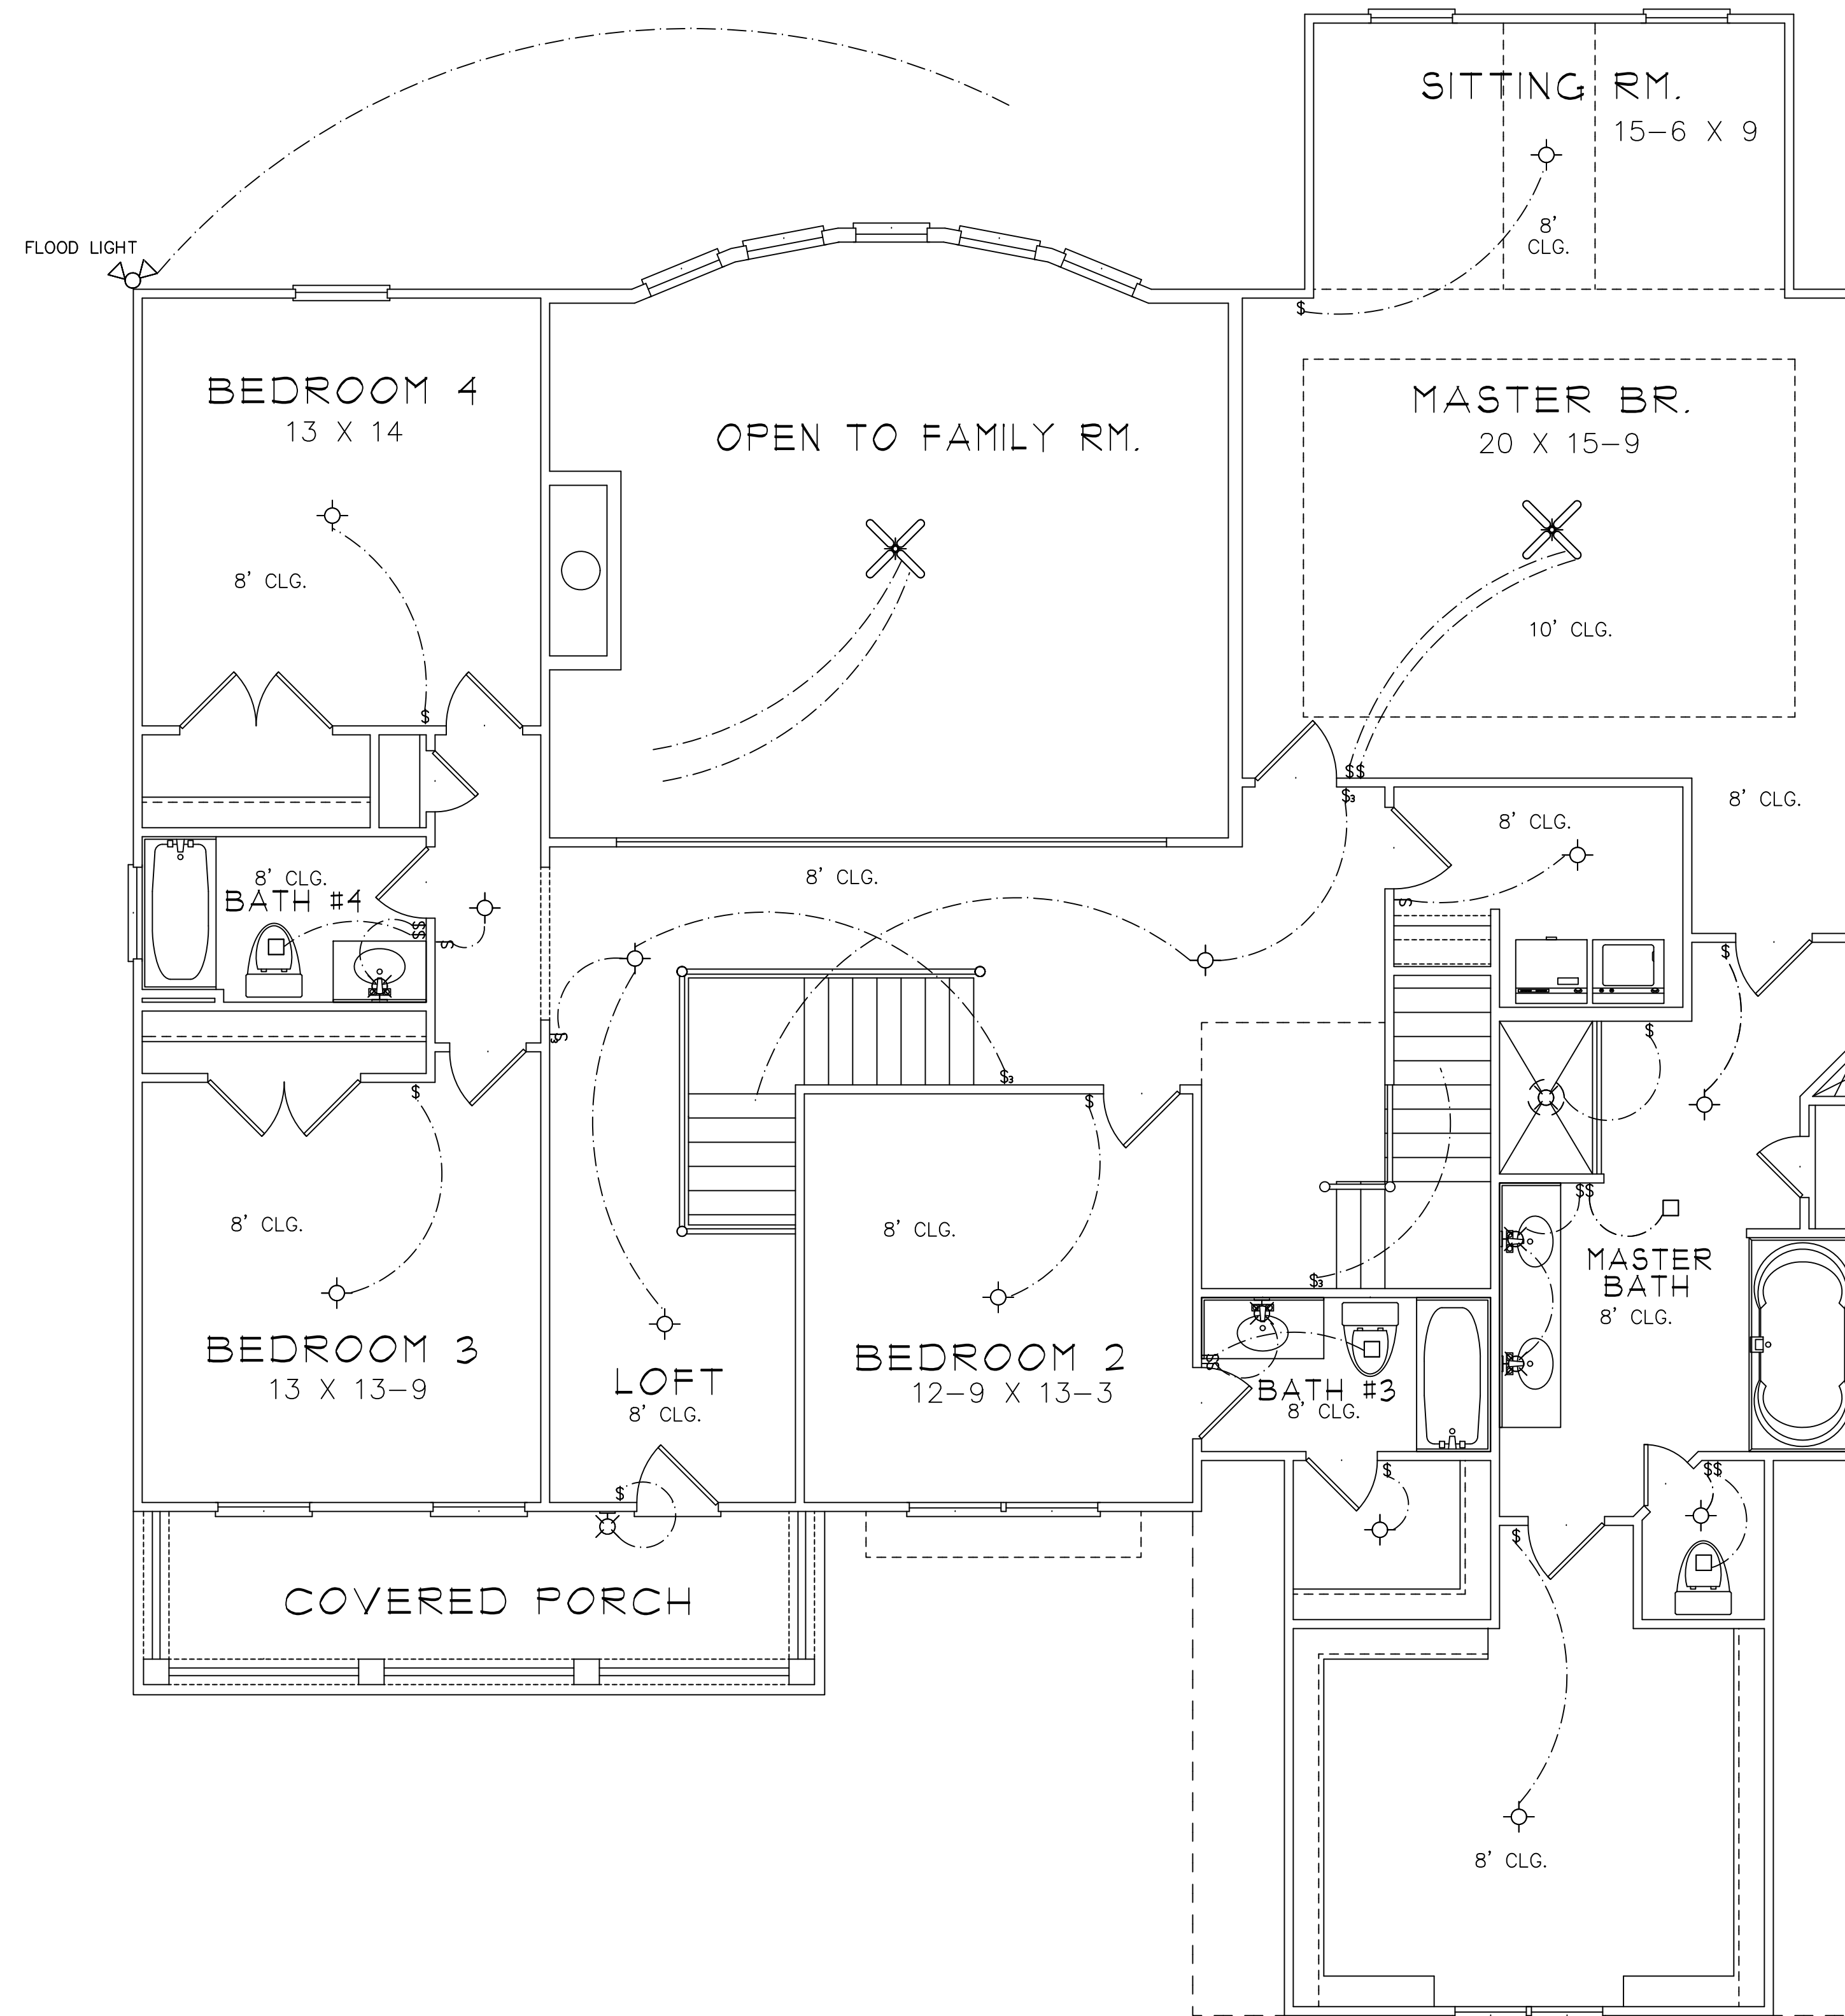

FRONT ELEVATION

SQUARE FOOTAGES
1ST FL- 2,098
SECOND FL- 2,224
THIRD FL- 948
TOTAL SQ. FT.- 5,270

STERLING A

ELECTRICAL LEGEND	
	CEILING LIGHT FIXTURE
	WALL LIGHT FIXTURE
	RECESSED LIGHT FIXTURE
	WATER PROOF RECESSED LIGHT FIXTURE
	FLOOD LIGHT FIXTURE
	DUPLEX OUTLET
	DUPLEX OUTLET 42" A.F.F.
	220 VOLT OUTLET
	DUPLEX CEILING OUTLET
	DUPLEX FLOOR OUTLET
	SWITCHED DUPLEX OUTLET
	TELEPHONE
	TELEVISION
	SWITCH
	3-WAY SWITCH
	EXHAUST FAN
	EXHAUST FAN/LIGHT

BASEMENT FLOOR PLAN

STERLING A

ELECTRICAL LEGEND	
	CEILING LIGHT FIXTURE
	WALL LIGHT FIXTURE
	RECESSED LIGHT FIXTURE
	WATER PROOF RECESSED LIGHT FIXTURE
	FLOOD LIGHT FIXTURE
	DUPLEX OUTLET
	DUPLEX OUTLET 42" A.F.F.
	220 VOLT OUTLET
	DUPLEX CEILING OUTLET
	DUPLEX FLOOR OUTLET
	SWITCHED DUPLEX OUTLET
	TELEPHONE
	TELEVISION
	SWITCH
	3-WAY SWITCH
	EXHAUST FAN
	EXHAUST FAN/LIGHT

FIRST FLOOR PLAN

STERLING A

MASTER BATH OPTION

ELECTRICAL LEGEND	
	CEILING LIGHT FIXTURE
	WALL LIGHT FIXTURE
	RECESSED LIGHT FIXTURE
	WATER PROOF RECESSED LIGHT FIXTURE
	FLOOD LIGHT FIXTURE
	DUPLEX OUTLET
	DUPLEX OUTLET 42" A.F.F.
	220 VOLT OUTLET
	DUPLEX CEILING OUTLET
	DUPLEX FLOOR OUTLET
	SWITCHED DUPLEX OUTLET
	TELEPHONE
	TELEVISION
	SWITCH
	3-WAY SWITCH
	EXHAUST FAN
	EXHAUST FAN/LIGHT

THIRD FLOOR PLAN

STERLING A