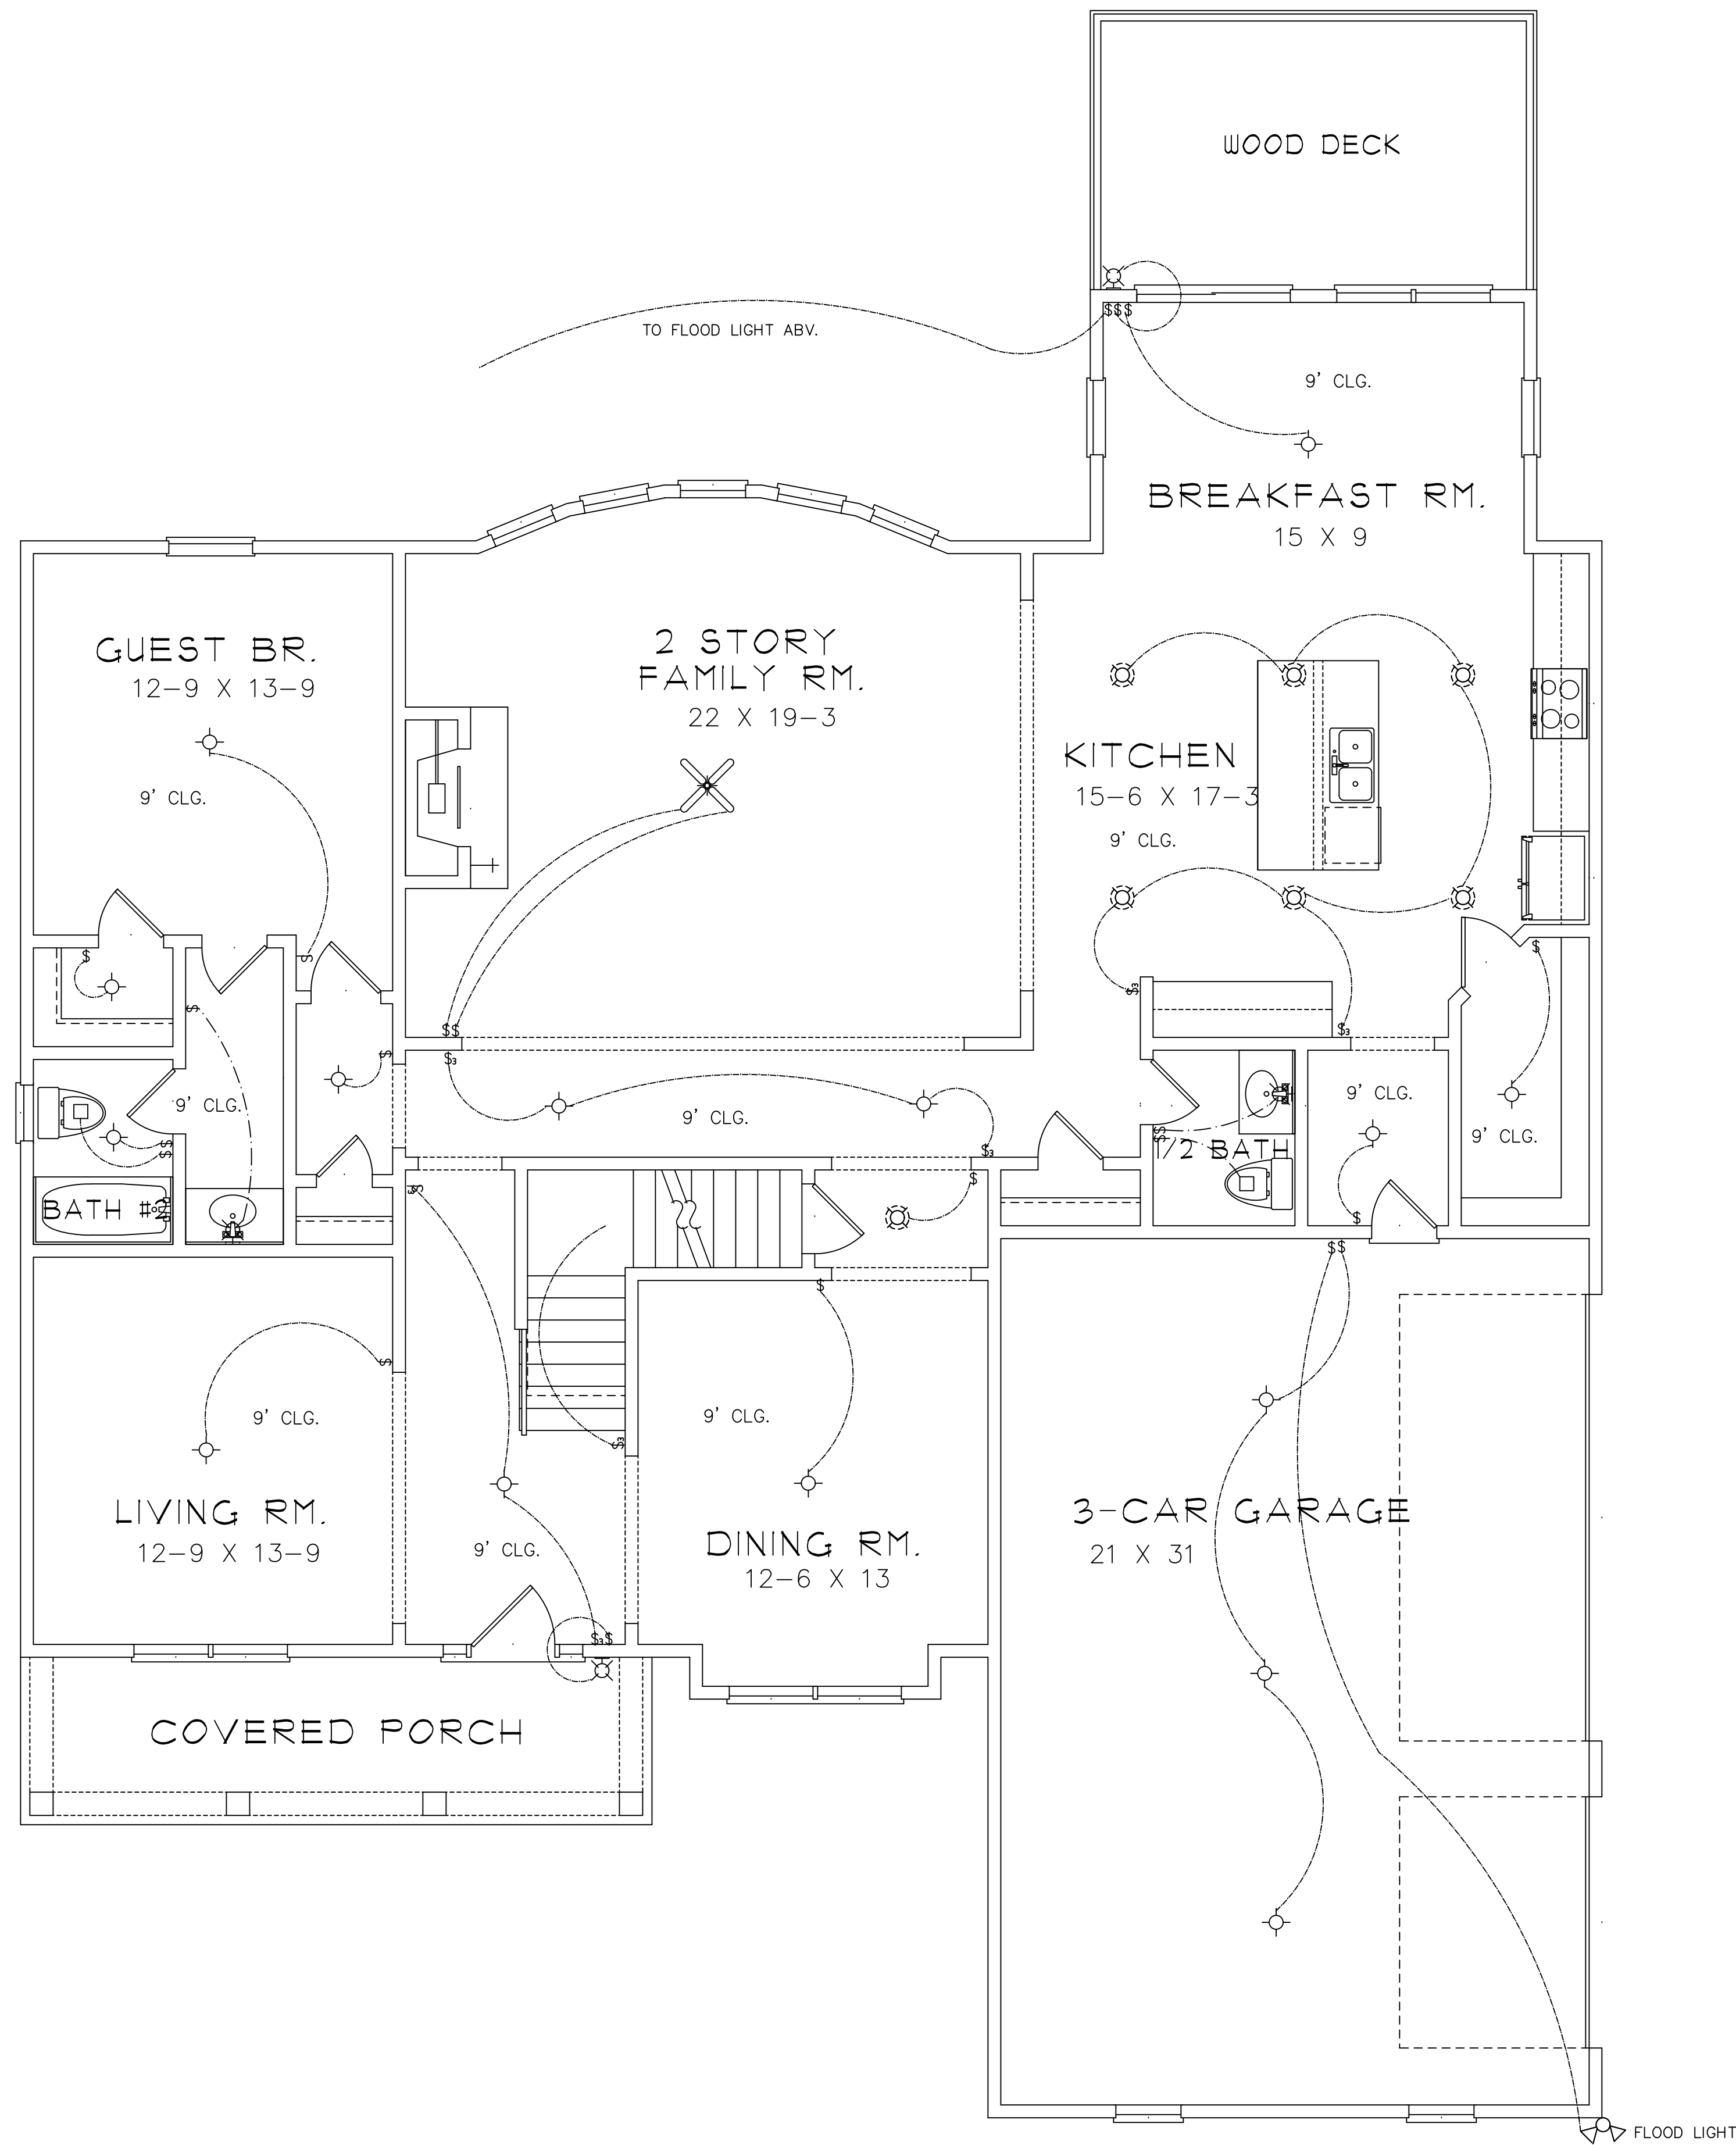

FRONT ELEVATION

SQUARE FOOTAGES
1ST FL- 2,098
SECOND FL- 2,224
THIRD FL- 948
TOTAL SQ. FT.- 5,270

STERLING A

ELECTRICAL LEGEND	
	CEILING LIGHT FIXTURE
	WALL LIGHT FIXTURE
	RECESSED LIGHT FIXTURE
	WATER PROOF RECESSED LIGHT FIXTURE
	FLOOD LIGHT FIXTURE
	DUPLEX OUTLET
	DUPLEX OUTLET 42" A.F.F.
	220 VOLT OUTLET
	DUPLEX CEILING OUTLET
	DUPLEX FLOOR OUTLET
	SWITCHED DUPLEX OUTLET
	TELEPHONE
	TELEVISION
	SWITCH
	3-WAY SWITCH
	EXHAUST FAN
	EXHAUST FAN/LIGHT

BASEMENT FLOOR PLAN

STERLING A

ELECTRICAL LEGEND	
	CEILING LIGHT FIXTURE
	WALL LIGHT FIXTURE
	RECESSED LIGHT FIXTURE
	WATER PROOF RECESSED LIGHT FIXTURE
	FLOOD LIGHT FIXTURE
	DUPLEX OUTLET
	DUPLEX OUTLET 42" A.F.F.
	220 VOLT OUTLET
	DUPLEX CEILING OUTLET
	DUPLEX FLOOR OUTLET
	SWITCHED DUPLEX OUTLET
	TELEPHONE
	TELEVISION
	SWITCH
	3-WAY SWITCH
	EXHAUST FAN
	EXHAUST FAN/LIGHT

FIRST FLOOR PLAN

STERLING A

MASTER BATH OPTION

ELECTRICAL LEGEND	
	CEILING LIGHT FIXTURE
	WALL LIGHT FIXTURE
	RECESSED LIGHT FIXTURE
	WATER PROOF RECESSED LIGHT FIXTURE
	FLOOD LIGHT FIXTURE
	DUPLEX OUTLET
	DUPLEX OUTLET 42" A.F.F.
	220 VOLT OUTLET
	DUPLEX CEILING OUTLET
	DUPLEX FLOOR OUTLET
	SWITCHED DUPLEX OUTLET
	TELEPHONE
	TELEVISION
	SWITCH
	3-WAY SWITCH
	EXHAUST FAN
	EXHAUST FAN/LIGHT

THIRD FLOOR PLAN

STERLING A