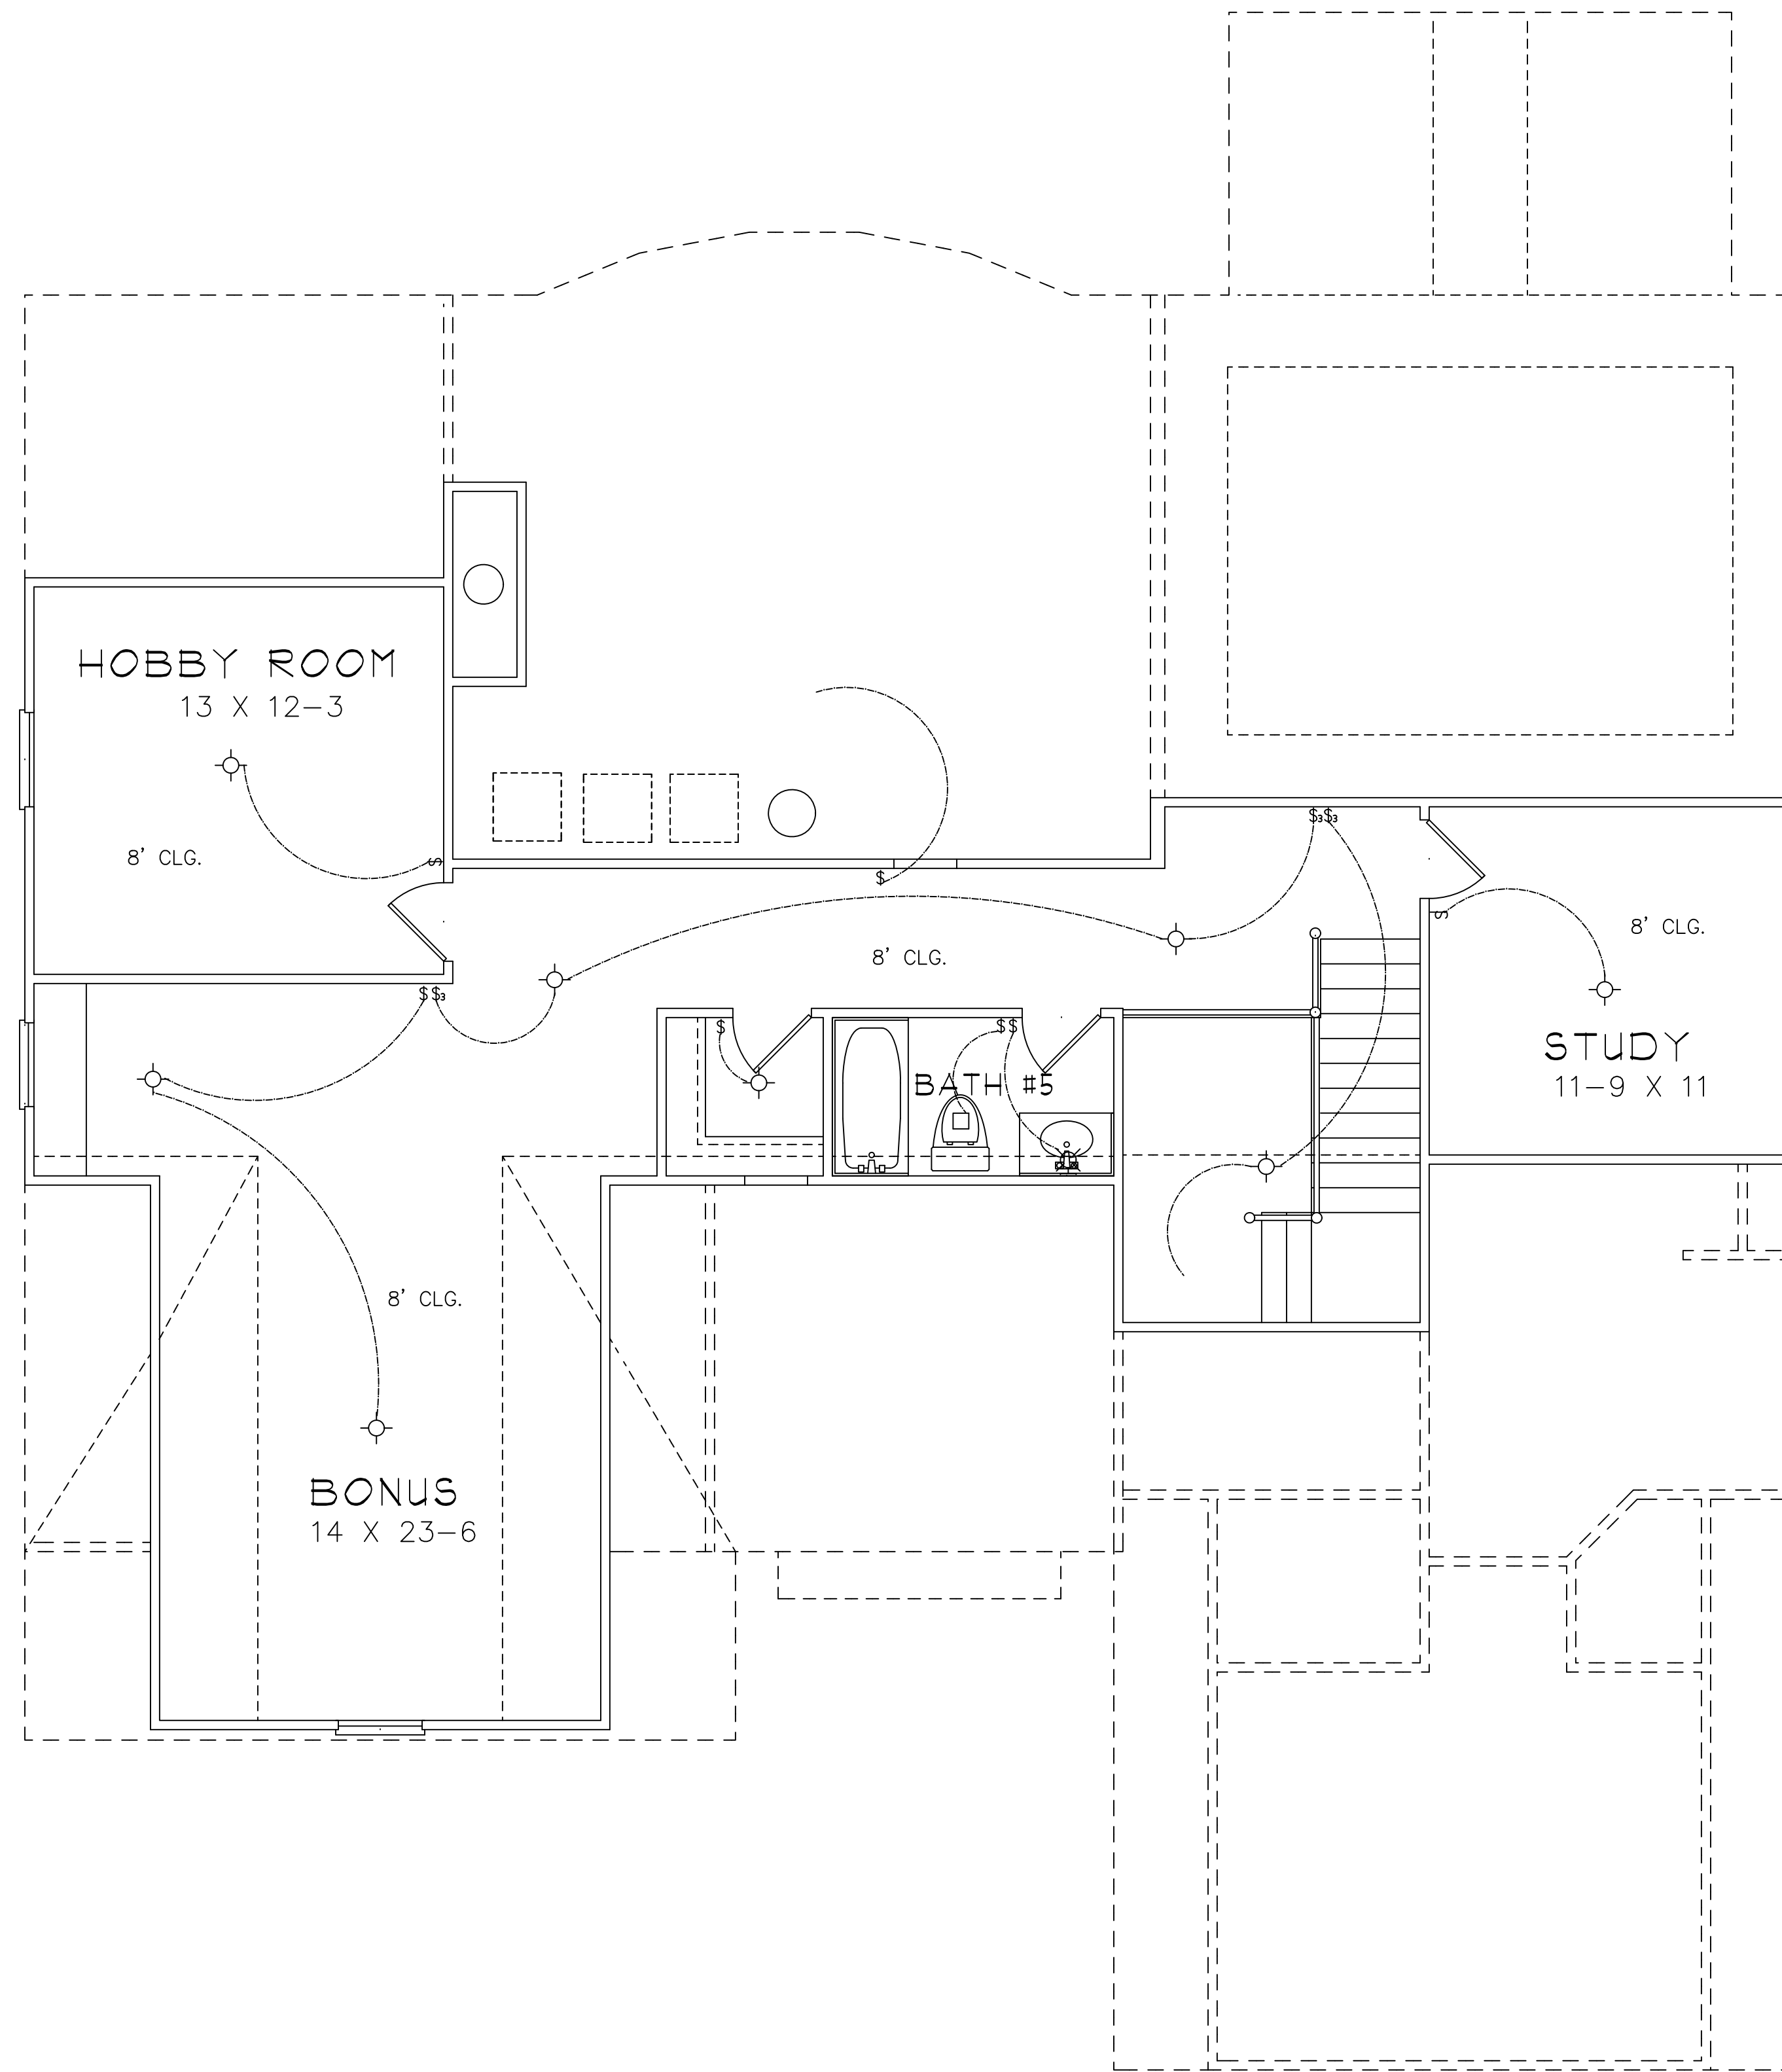

FRONT ELEVATION

SQUARE FOOTAGES
1ST FL- 2,098
SECOND FL- 2,224
THIRD FL- 948
TOTAL SQ. FT.- 5,270

STERLING A

ELECTRICAL LEGEND	
	CEILING LIGHT FIXTURE
	WALL LIGHT FIXTURE
	RECESSED LIGHT FIXTURE
	WATER PROOF RECESSED LIGHT FIXTURE
	FLOOD LIGHT FIXTURE
	DUPLEX OUTLET
	DUPLEX OUTLET 42" A.F.F.
	220 VOLT OUTLET
	DUPLEX CEILING OUTLET
	DUPLEX FLOOR OUTLET
	SWITCHED DUPLEX OUTLET
	TELEPHONE
	TELEVISION
	SWITCH
	3-WAY SWITCH
	EXHAUST FAN
	EXHAUST FAN/LIGHT

FIRST FLOOR PLAN

STERLING A

MASTER BATH OPTION

ELECTRICAL LEGEND	
	CEILING LIGHT FIXTURE
	WALL LIGHT FIXTURE
	RECESSED LIGHT FIXTURE
	WATER PROOF RECESSED LIGHT FIXTURE
	FLOOD LIGHT FIXTURE
	DUPLEX OUTLET
	DUPLEX OUTLET 42" A.F.F.
	220 VOLT OUTLET
	DUPLEX CEILING OUTLET
	DUPLEX FLOOR OUTLET
	SWITCHED DUPLEX OUTLET
	TELEPHONE
	TELEVISION
	SWITCH
	3-WAY SWITCH
	EXHAUST FAN
	EXHAUST FAN/LIGHT

SECOND FLOOR PLAN

ELECTRICAL LEGEND	
	CEILING LIGHT FIXTURE
	WALL LIGHT FIXTURE
	RECESSED LIGHT FIXTURE
	WATER PROOF RECESSED LIGHT FIXTURE
	FLOOD LIGHT FIXTURE
	DUPLEX OUTLET
	DUPLEX OUTLET 42" A.F.F.
	220 VOLT OUTLET
	DUPLEX CEILING OUTLET
	DUPLEX FLOOR OUTLET
	SWITCHED DUPLEX OUTLET
	TELEPHONE
	TELEVISION
	SWITCH
	3-WAY SWITCH
	EXHAUST FAN
	EXHAUST FAN/LIGHT

THIRD FLOOR PLAN

STERLING A