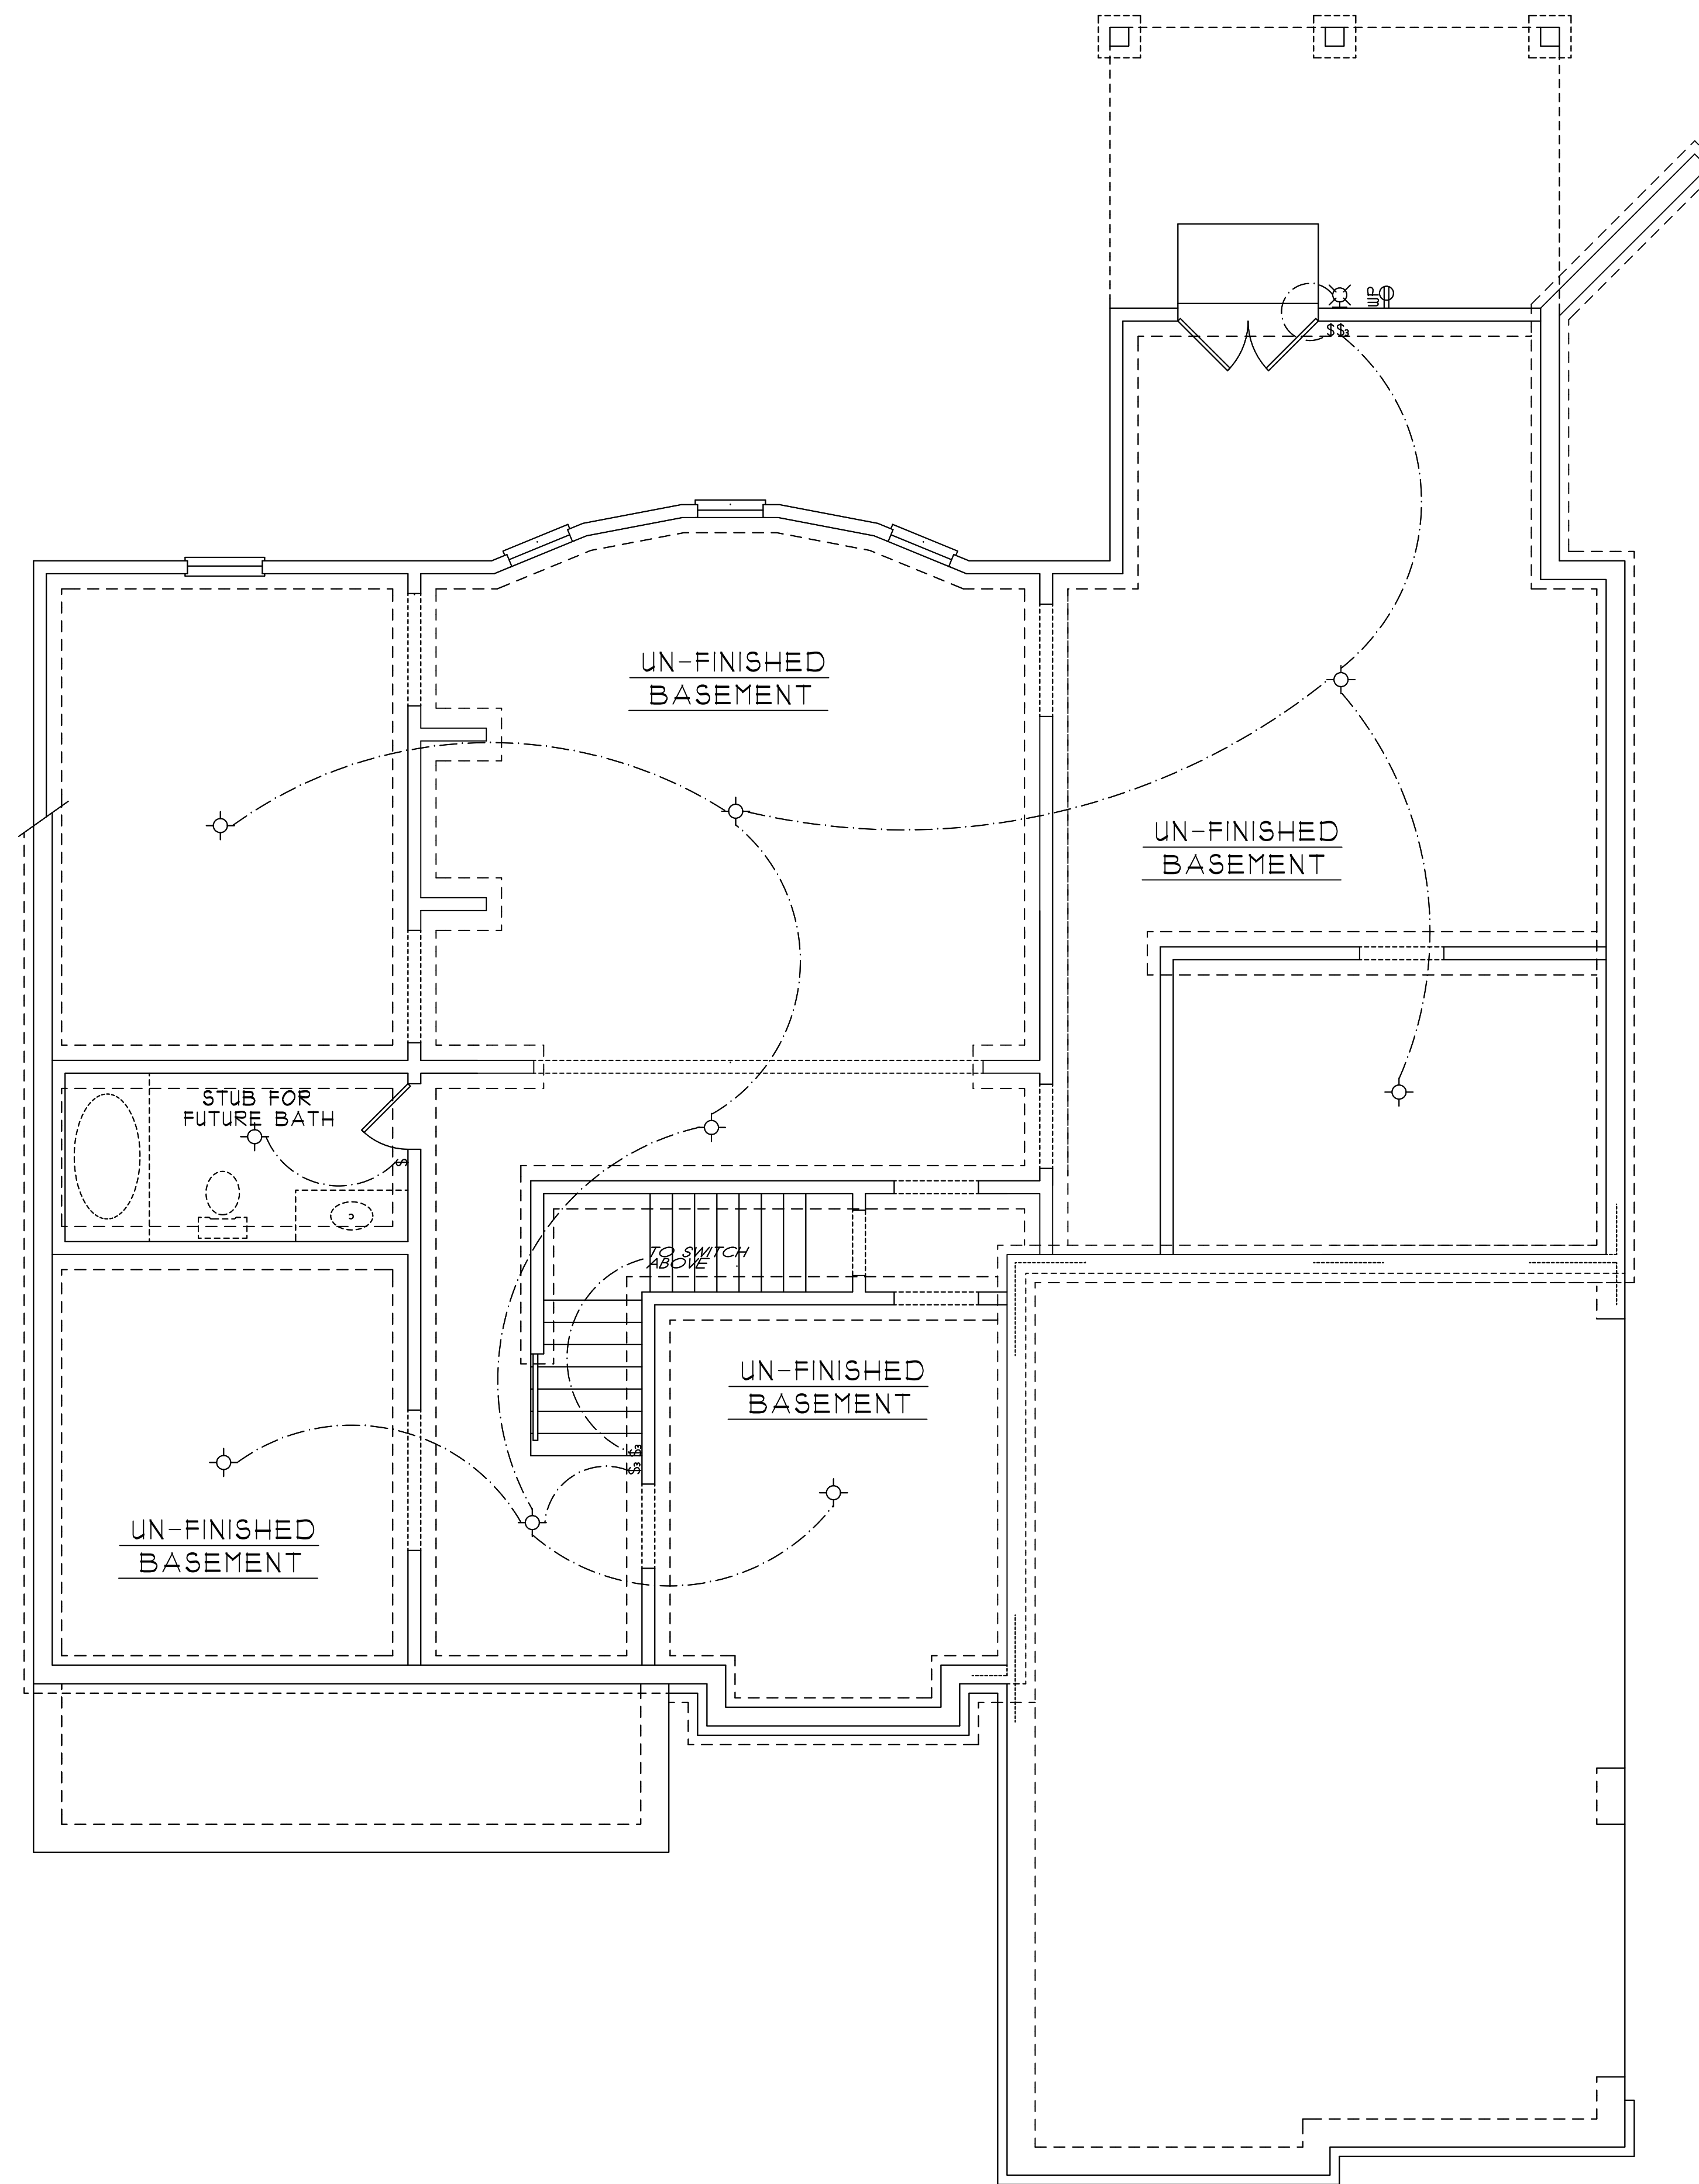

FRONT ELEVATION

SQUARE FOOTAGES
1ST FL- 2,124
SECOND FL- 2,224
THIRD FL- 943
TOTAL SQ. FT.- 5,291

STERLING B

ELECTRICAL LEGEND	
	CEILING LIGHT FIXTURE
	WALL LIGHT FIXTURE
	RECESSED LIGHT FIXTURE
	WATER PROOF RECESSED LIGHT FIXTURE
	FLOOD LIGHT FIXTURE
	DUPLEX OUTLET
	DUPLEX OUTLET 42" A.F.F.
	220 VOLT OUTLET
	DUPLEX CEILING OUTLET
	DUPLEX FLOOR OUTLET
	SWITCHED DUPLEX OUTLET
	TELEPHONE
	TELEVISION
	SWITCH
	3-WAY SWITCH
	EXHAUST FAN
	EXHAUST FAN/LIGHT

BASEMENT FLOOR PLAN

ELECTRICAL LEGEND

-  CEILING LIGHT FIXTURE
-  WALL LIGHT FIXTURE
-  RECESSED LIGHT FIXTURE
-  WATER PROOF RECESSED LIGHT FIXTURE
-  FLOOD LIGHT FIXTURE
-  DUPLEX OUTLET
-  DUPLEX OUTLET 42" A.F.F.
-  220 VOLT OUTLET
-  DUPLEX CEILING OUTLET
-  DUPLEX FLOOR OUTLET
-  SWITCHED DUPLEX OUTLET
-  TELEPHONE
-  TELEVISION
-  SWITCH
-  3-WAY SWITCH
-  EXHAUST FAN
-  EXHAUST FAN/LIGHT

FIRST FLOOR PLAN

STERLING B

MASTER BATH OPTION

ELECTRICAL LEGEND	
	CEILING LIGHT FIXTURE
	WALL LIGHT FIXTURE
	RECESSED LIGHT FIXTURE
	WATER PROOF RECESSED LIGHT FIXTURE
	FLOOD LIGHT FIXTURE
	DUPLEX OUTLET
	DUPLEX OUTLET 42" A.F.F.
	220 VOLT OUTLET
	DUPLEX CEILING OUTLET
	DUPLEX FLOOR OUTLET
	SWITCHED DUPLEX OUTLET
	TELEPHONE
	TELEVISION
	SWITCH
	3-WAY SWITCH
	EXHAUST FAN
	EXHAUST FAN/LIGHT

THIRD FLOOR PLAN

STERLING B