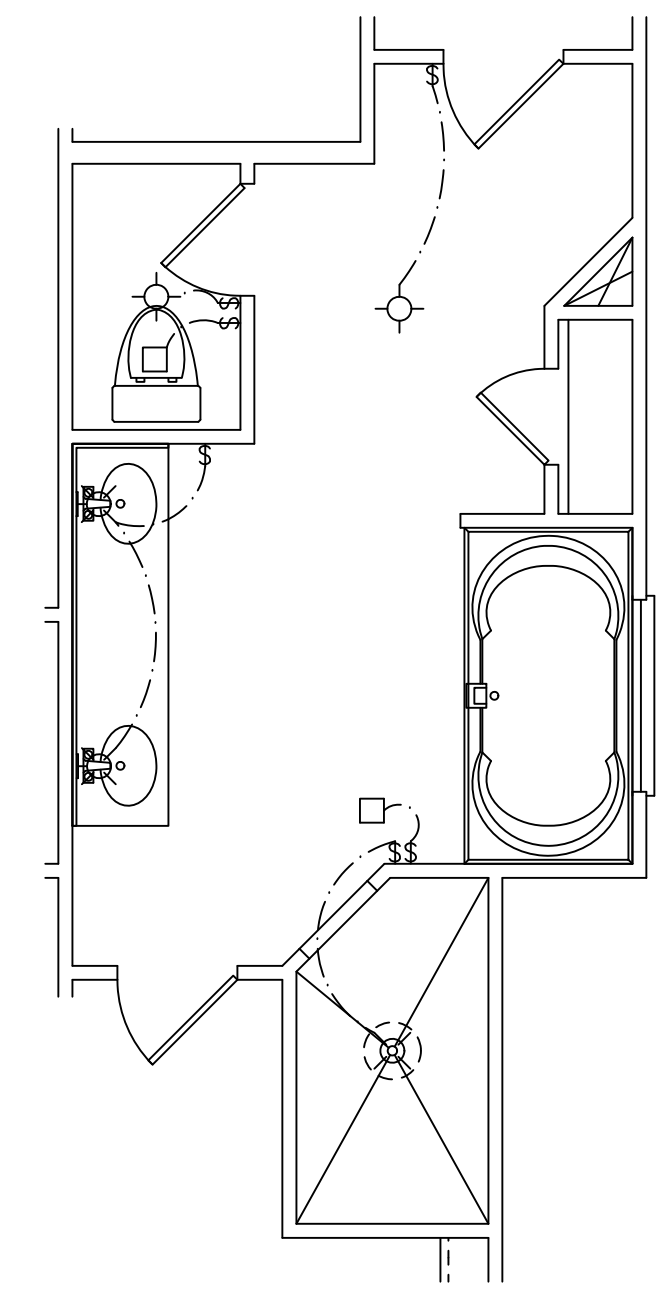

FRONT ELEVATION

SQUARE FOOTAGES
1ST FL- 2,124
SECOND FL- 2,224
THIRD FL- 943
TOTAL SQ. FT.- 5,291

STERLING B

ELECTRICAL LEGEND	
	CEILING LIGHT FIXTURE
	WALL LIGHT FIXTURE
	RECESSED LIGHT FIXTURE
	WATER PROOF RECESSED LIGHT FIXTURE
	FLOOD LIGHT FIXTURE
	DUPLEX OUTLET
	DUPLEX OUTLET 42" A.F.F.
	220 VOLT OUTLET
	DUPLEX CEILING OUTLET
	DUPLEX FLOOR OUTLET
	SWITCHED DUPLEX OUTLET
	TELEPHONE
	TELEVISION
	SWITCH
	3-WAY SWITCH
	EXHAUST FAN
	EXHAUST FAN/LIGHT

BASEMENT FLOOR PLAN

ELECTRICAL LEGEND

-  CEILING LIGHT FIXTURE
-  WALL LIGHT FIXTURE
-  RECESSED LIGHT FIXTURE
-  WATER PROOF RECESSED LIGHT FIXTURE
-  FLOOD LIGHT FIXTURE
-  DUPLEX OUTLET
-  DUPLEX OUTLET 42" A.F.F.
-  220 VOLT OUTLET
-  DUPLEX CEILING OUTLET
-  DUPLEX FLOOR OUTLET
-  SWITCHED DUPLEX OUTLET
-  TELEPHONE
-  TELEVISION
-  SWITCH
-  3-WAY SWITCH
-  EXHAUST FAN
-  EXHAUST FAN/LIGHT

FIRST FLOOR PLAN

STERLING B

MASTER BATH OPTION

ELECTRICAL LEGEND	
	CEILING LIGHT FIXTURE
	WALL LIGHT FIXTURE
	RECESSED LIGHT FIXTURE
	WATER PROOF RECESSED LIGHT FIXTURE
	FLOOD LIGHT FIXTURE
	DUPLEX OUTLET
	DUPLEX OUTLET 42" A.F.F.
	220 VOLT OUTLET
	DUPLEX CEILING OUTLET
	DUPLEX FLOOR OUTLET
	SWITCHED DUPLEX OUTLET
	TELEPHONE
	TELEVISION
	SWITCH
	3-WAY SWITCH
	EXHAUST FAN
	EXHAUST FAN/LIGHT