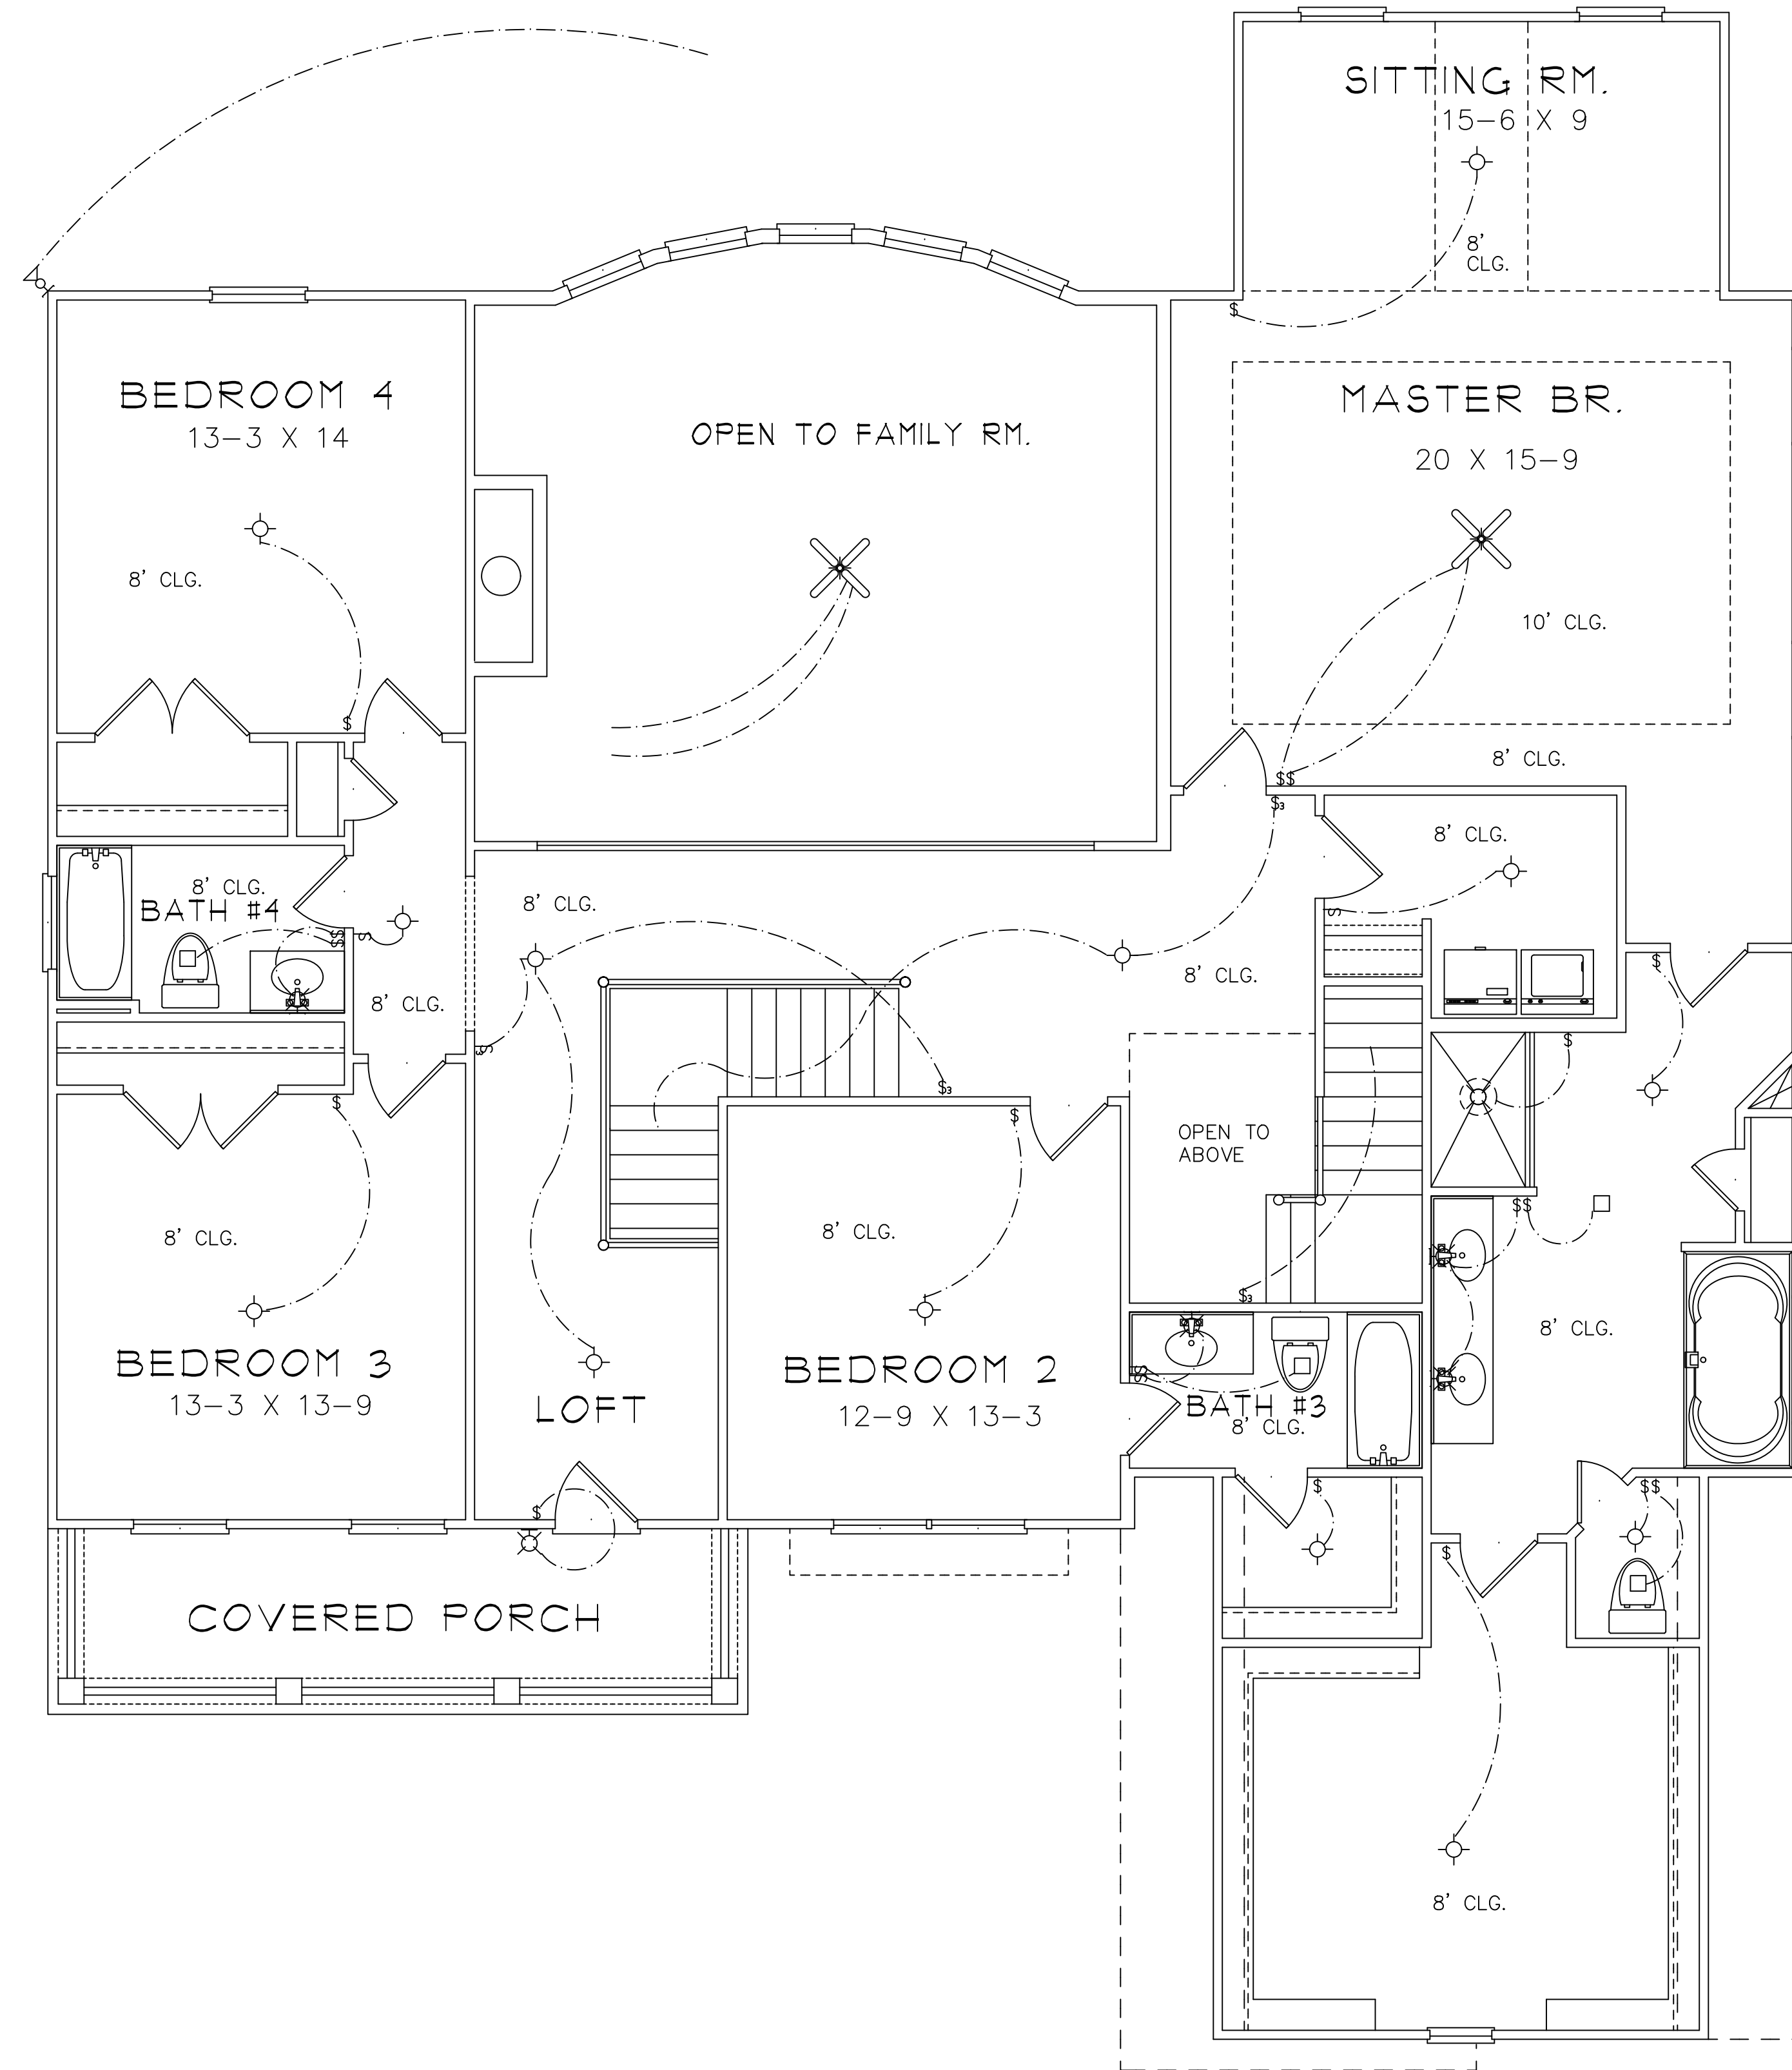

FRONT ELEVATION

SQUARE FOOTAGES
1ST FL- 2,124
SECOND FL- 2,224
THIRD FL- 943
TOTAL SQ. FT.- 5,291

STERLING B

ELECTRICAL LEGEND	
	CEILING LIGHT FIXTURE
	WALL LIGHT FIXTURE
	RECESSED LIGHT FIXTURE
	WATER PROOF RECESSED LIGHT FIXTURE
	FLOOD LIGHT FIXTURE
	DUPLEX OUTLET
	DUPLEX OUTLET 42" A.F.F.
	220 VOLT OUTLET
	DUPLEX CEILING OUTLET
	DUPLEX FLOOR OUTLET
	SWITCHED DUPLEX OUTLET
	TELEPHONE
	TELEVISION
	SWITCH
	3-WAY SWITCH
	EXHAUST FAN
	EXHAUST FAN/LIGHT

BASEMENT FLOOR PLAN

ELECTRICAL LEGEND

-  CEILING LIGHT FIXTURE
-  WALL LIGHT FIXTURE
-  RECESSED LIGHT FIXTURE
-  WATER PROOF RECESSED LIGHT FIXTURE
-  FLOOD LIGHT FIXTURE
-  DUPLEX OUTLET
-  DUPLEX OUTLET 42" A.F.F.
-  220 VOLT OUTLET
-  DUPLEX CEILING OUTLET
-  DUPLEX FLOOR OUTLET
-  SWITCHED DUPLEX OUTLET
-  TELEPHONE
-  TELEVISION
-  SWITCH
-  3-WAY SWITCH
-  EXHAUST FAN
-  EXHAUST FAN/LIGHT

FIRST FLOOR PLAN

STERLING B

MASTER BATH OPTION

ELECTRICAL LEGEND	
	CEILING LIGHT FIXTURE
	WALL LIGHT FIXTURE
	RECESSED LIGHT FIXTURE
	WATER PROOF RECESSED LIGHT FIXTURE
	FLOOD LIGHT FIXTURE
	DUPLEX OUTLET
	DUPLEX OUTLET 42" A.F.F.
	220 VOLT OUTLET
	DUPLEX CEILING OUTLET
	DUPLEX FLOOR OUTLET
	SWITCHED DUPLEX OUTLET
	TELEPHONE
	TELEVISION
	SWITCH
	3-WAY SWITCH
	EXHAUST FAN
	EXHAUST FAN/LIGHT

THIRD FLOOR PLAN

STERLING B