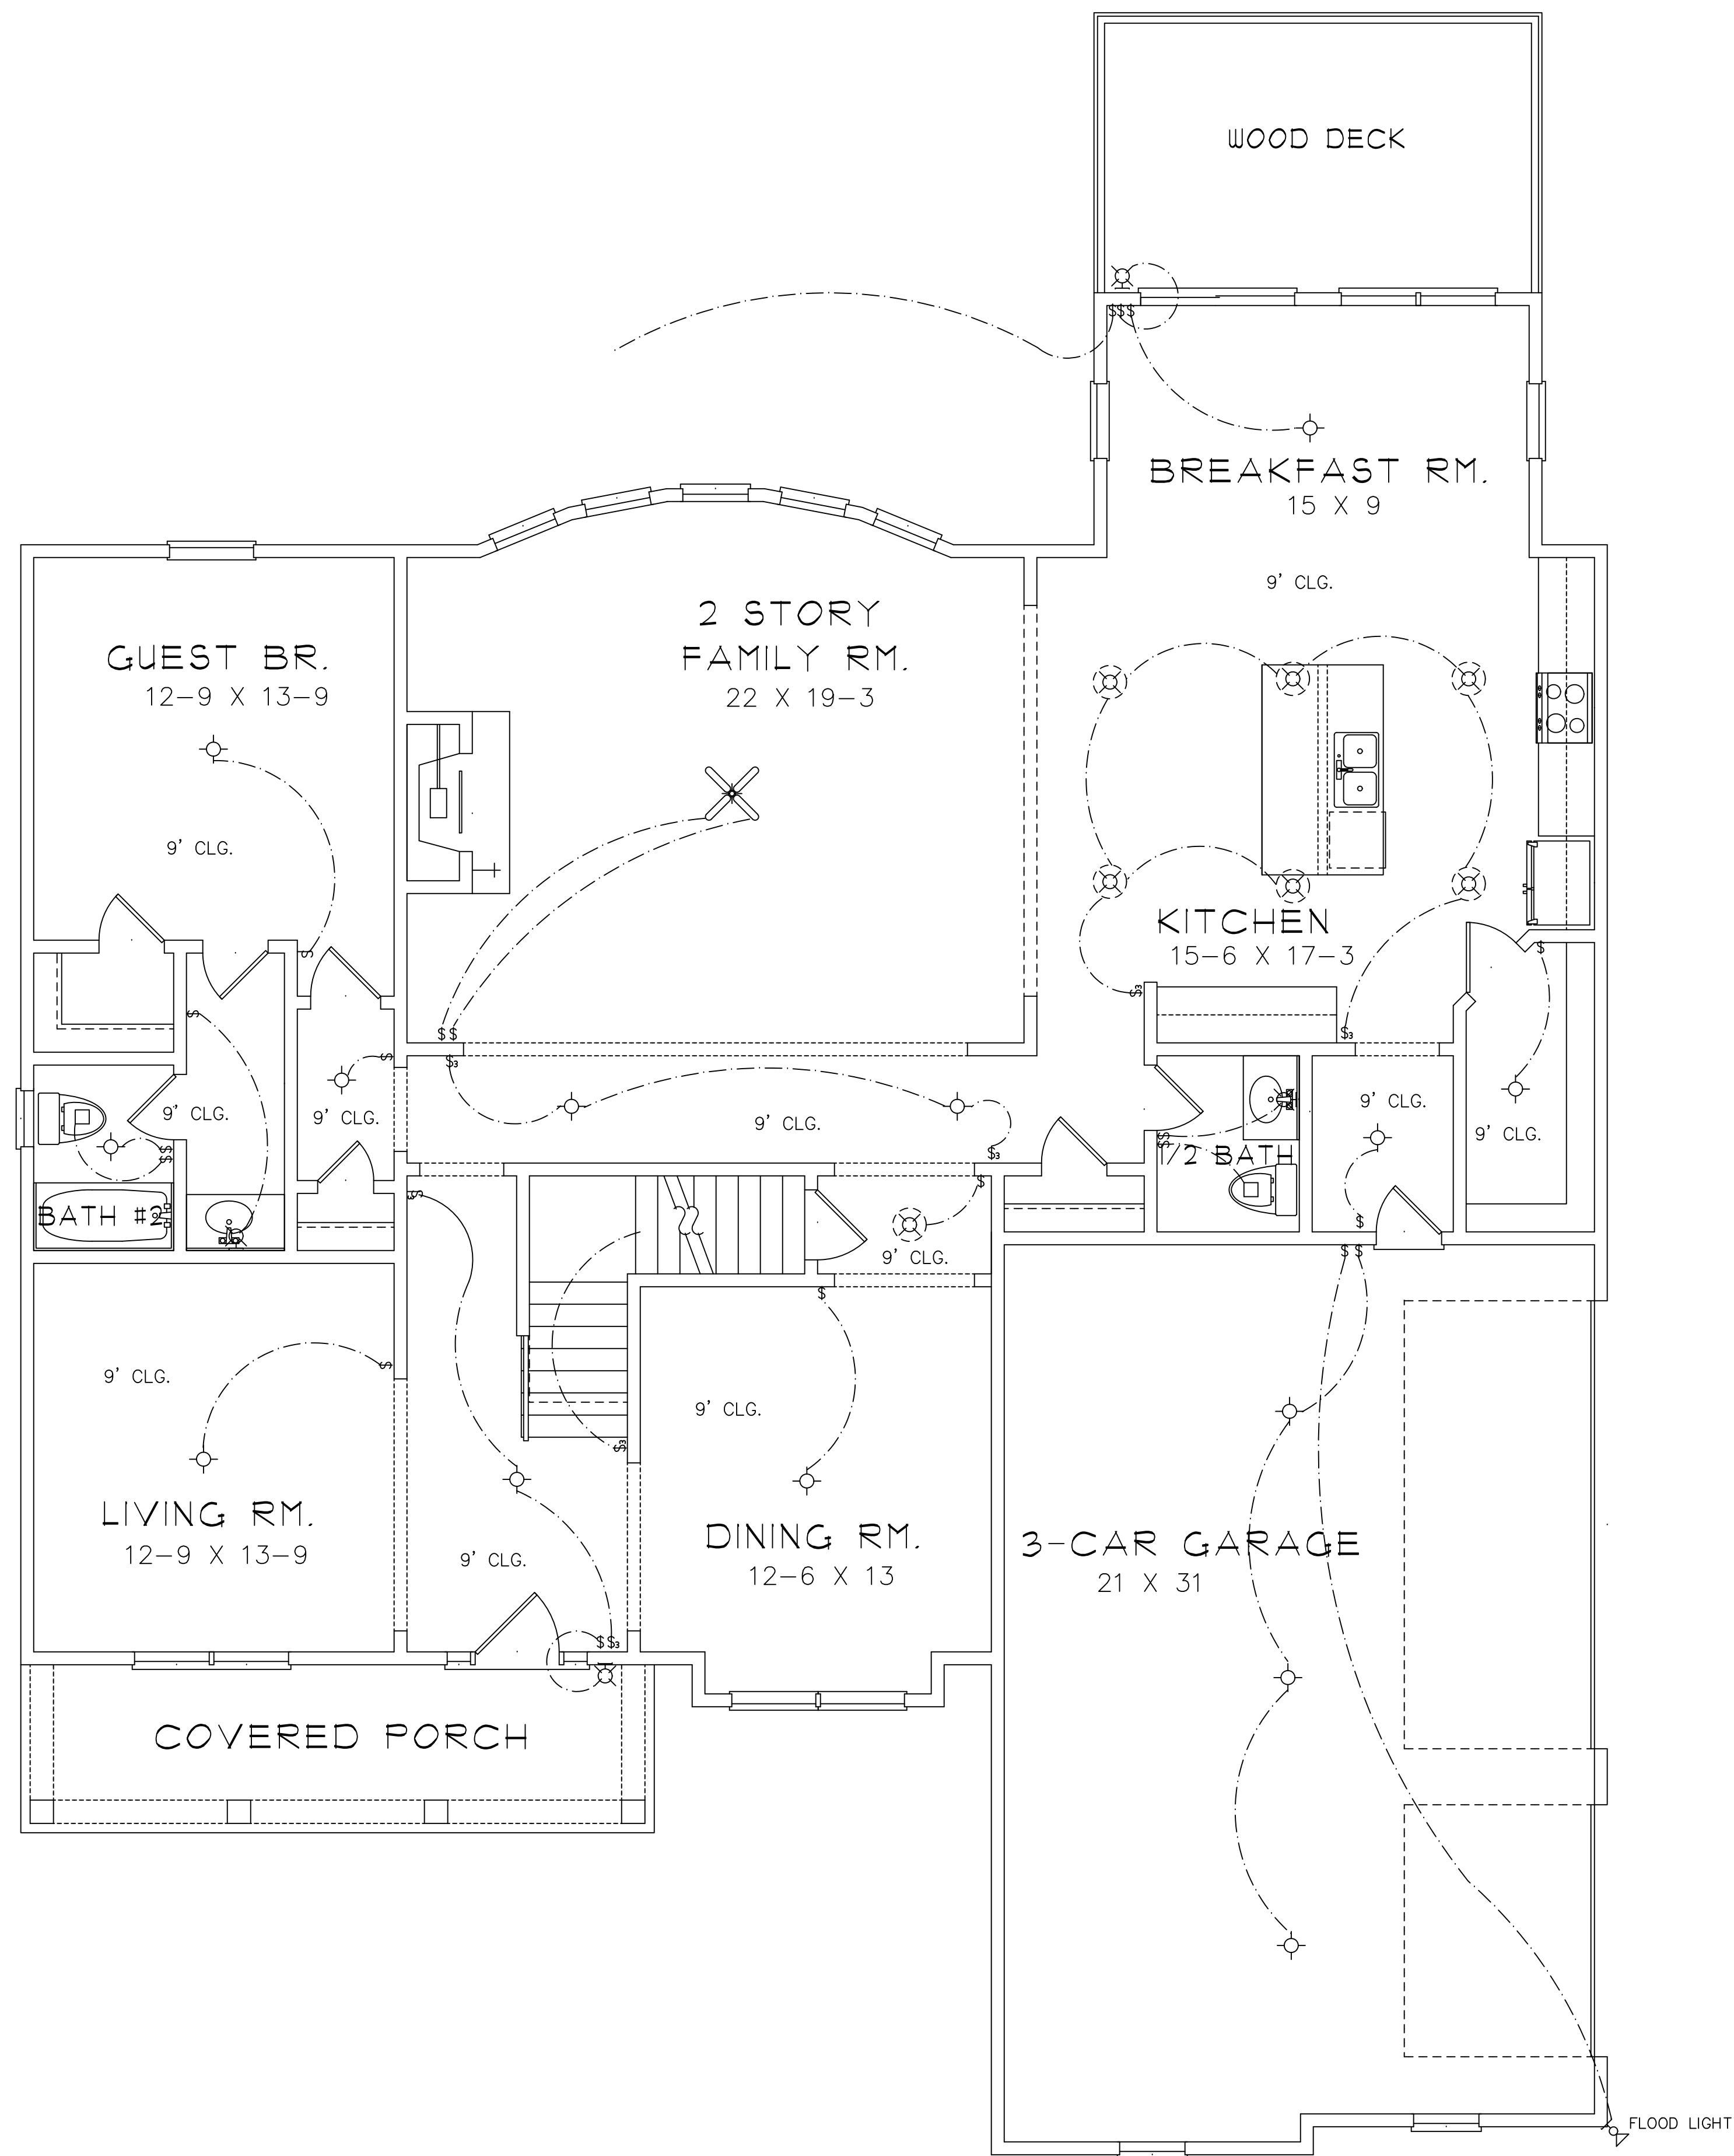

FRONT ELEVATION

SQUARE FOOTAGES
1ST FL- 2,124
SECOND FL- 2,224
THIRD FL- 943
TOTAL SQ. FT.- 5,291

STERLING B

ELECTRICAL LEGEND	
	CEILING LIGHT FIXTURE
	WALL LIGHT FIXTURE
	RECESSED LIGHT FIXTURE
	WATER PROOF RECESSED LIGHT FIXTURE
	FLOOD LIGHT FIXTURE
	DUPLEX OUTLET
	DUPLEX OUTLET 42" A.F.F.
	220 VOLT OUTLET
	DUPLEX CEILING OUTLET
	DUPLEX FLOOR OUTLET
	SWITCHED DUPLEX OUTLET
	TELEPHONE
	TELEVISION
	SWITCH
	3-WAY SWITCH
	EXHAUST FAN
	EXHAUST FAN/LIGHT

BASEMENT FLOOR PLAN

ELECTRICAL LEGEND

-  CEILING LIGHT FIXTURE
-  WALL LIGHT FIXTURE
-  RECESSED LIGHT FIXTURE
-  WATER PROOF RECESSED LIGHT FIXTURE
-  FLOOD LIGHT FIXTURE
-  DUPLEX OUTLET
-  DUPLEX OUTLET 42" A.F.F.
-  220 VOLT OUTLET
-  DUPLEX CEILING OUTLET
-  DUPLEX FLOOR OUTLET
-  SWITCHED DUPLEX OUTLET
-  TELEPHONE
-  TELEVISION
-  SWITCH
-  3-WAY SWITCH
-  EXHAUST FAN
-  EXHAUST FAN/LIGHT

FIRST FLOOR PLAN

STERLING B

MASTER BATH OPTION

ELECTRICAL LEGEND	
	CEILING LIGHT FIXTURE
	WALL LIGHT FIXTURE
	RECESSED LIGHT FIXTURE
	WATER PROOF RECESSED LIGHT FIXTURE
	FLOOD LIGHT FIXTURE
	DUPLEX OUTLET
	DUPLEX OUTLET 42" A.F.F.
	220 VOLT OUTLET
	DUPLEX CEILING OUTLET
	DUPLEX FLOOR OUTLET
	SWITCHED DUPLEX OUTLET
	TELEPHONE
	TELEVISION
	SWITCH
	3-WAY SWITCH
	EXHAUST FAN
	EXHAUST FAN/LIGHT

THIRD FLOOR PLAN

STERLING B