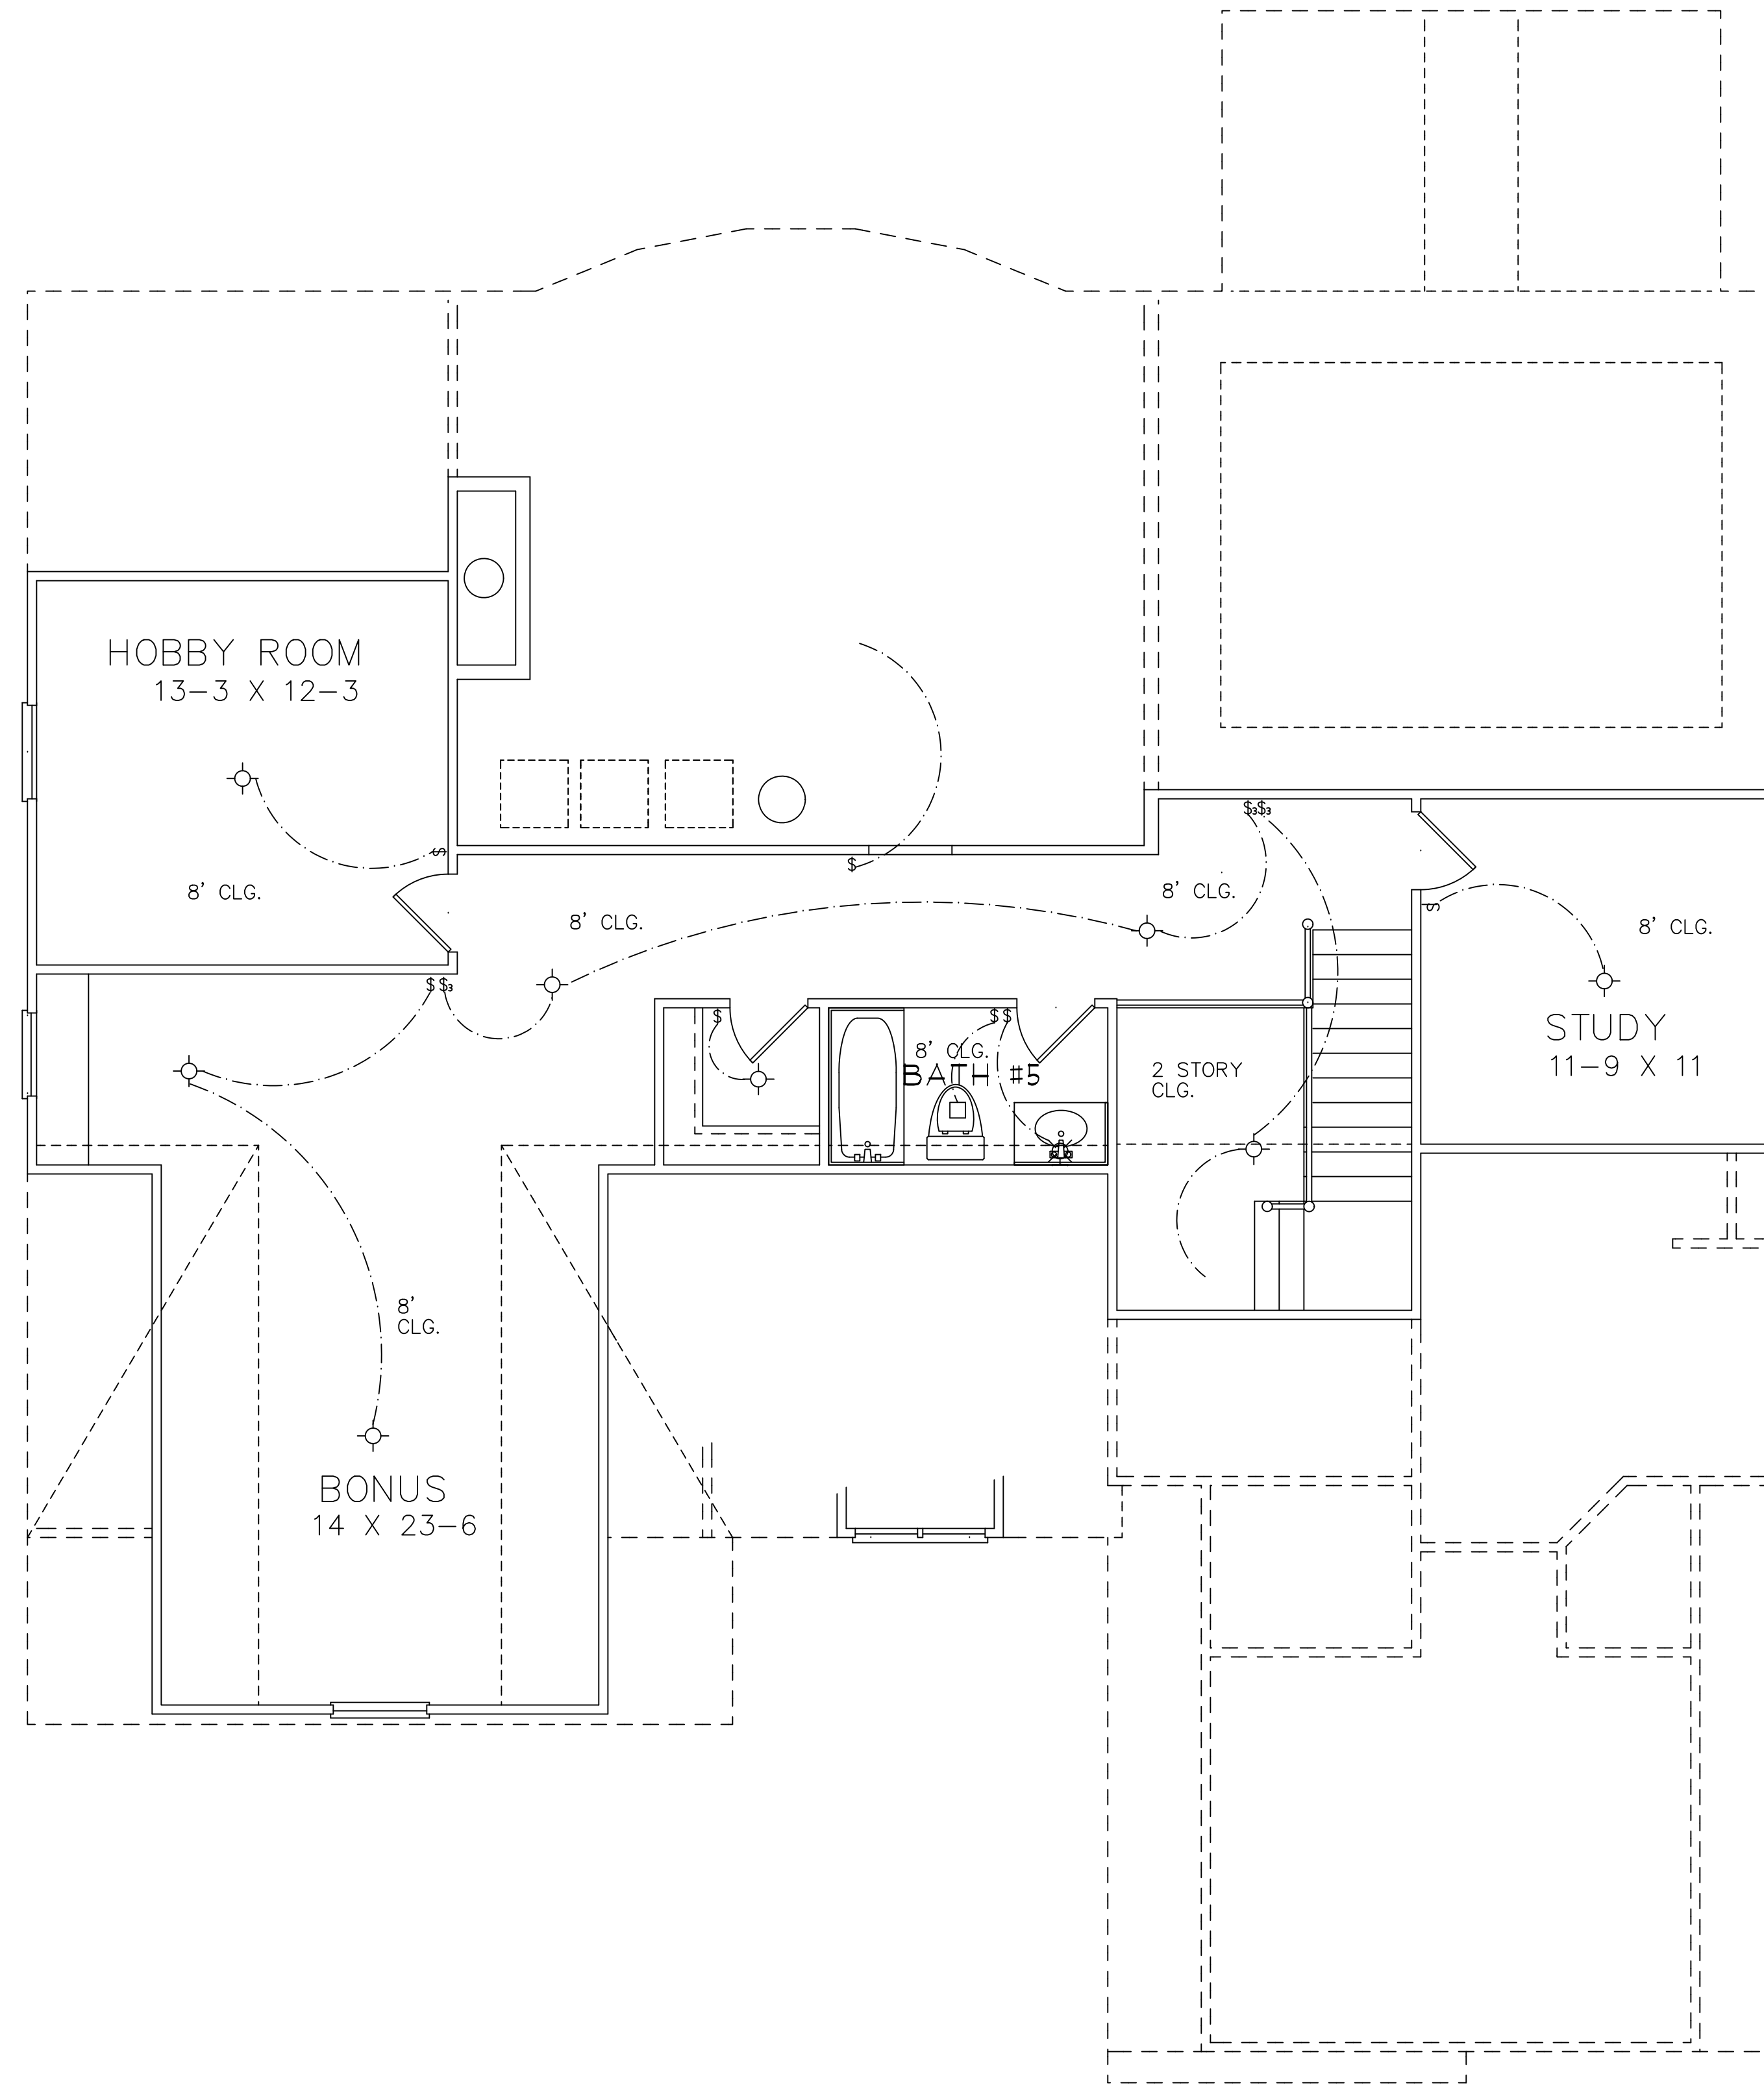

SECOND FLOOR PLAN

ELECTRICAL LEGEND	
	CEILING LIGHT FIXTURE
	WALL LIGHT FIXTURE
	RECESSED LIGHT FIXTURE
	WATER PROOF RECESSED LIGHT FIXTURE
	FLOOD LIGHT FIXTURE
	DUPLEX OUTLET
	DUPLEX OUTLET 42" A.F.F.
	220 VOLT OUTLET
	DUPLEX CEILING OUTLET
	DUPLEX FLOOR OUTLET
	SWITCHED DUPLEX OUTLET
	TELEPHONE
	TELEVISION
	SWITCH
	3-WAY SWITCH
	EXHAUST FAN
	EXHAUST FAN/LIGHT

THIRD FLOOR PLAN

STERLING B