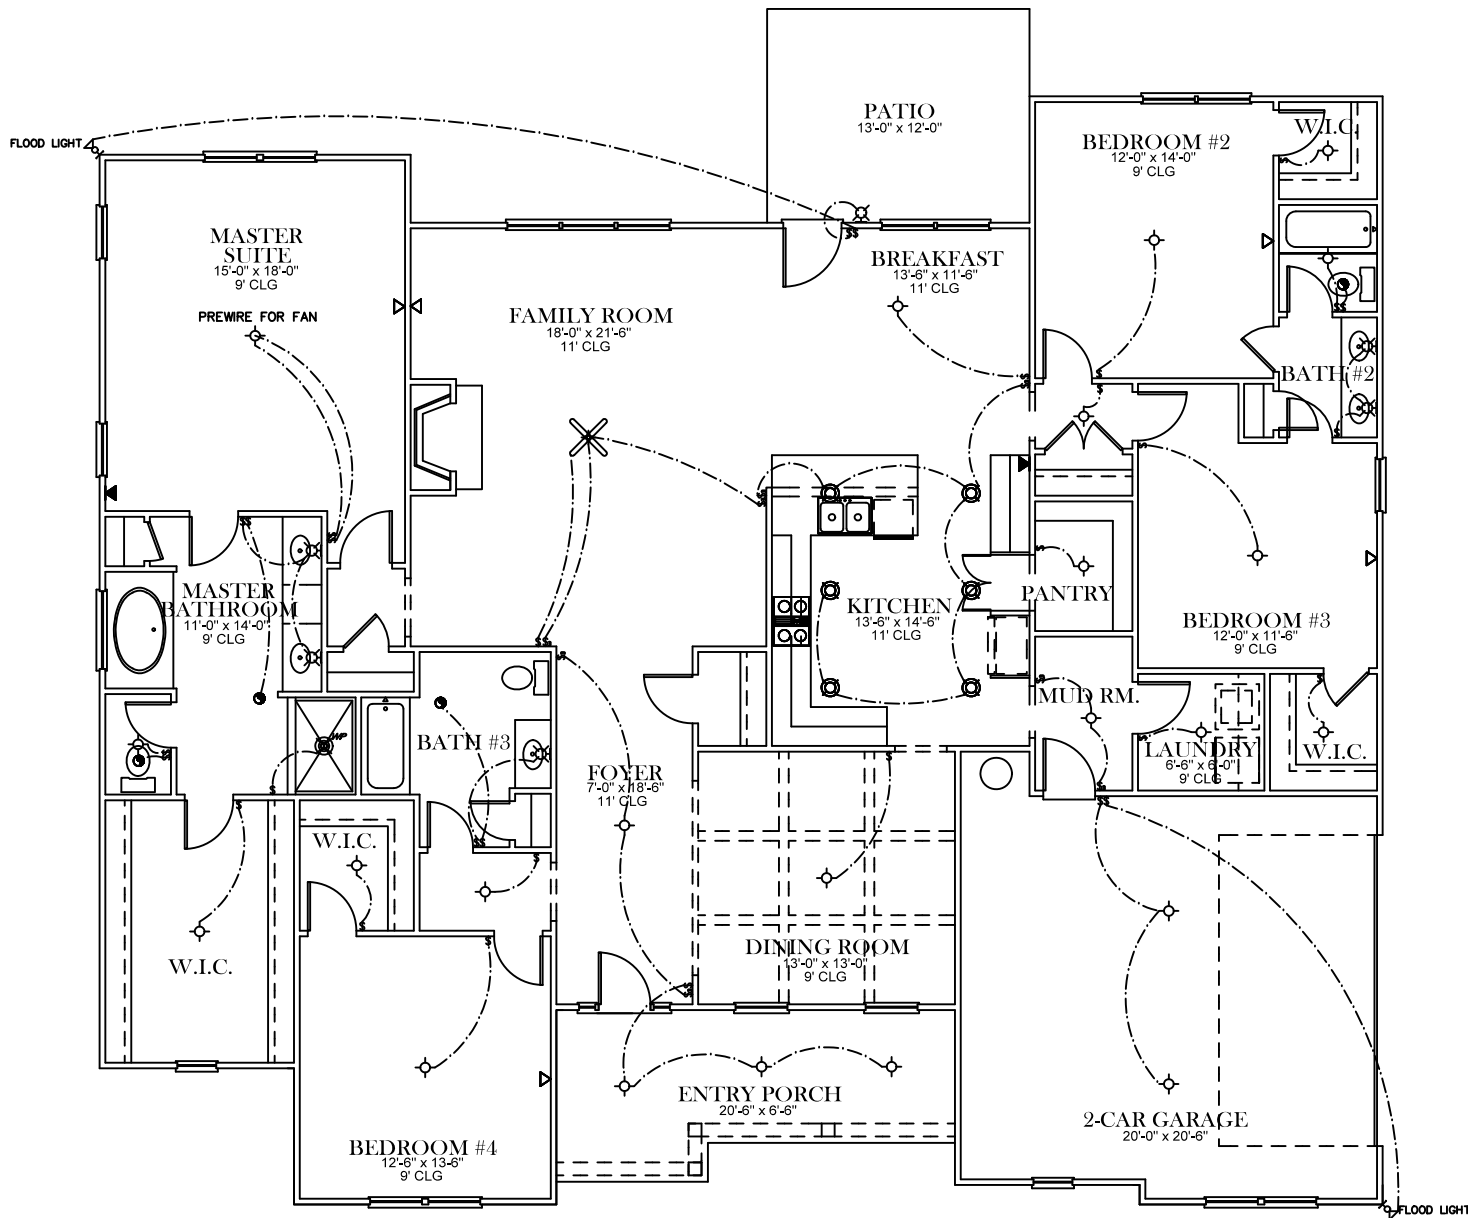

FRONT ELEVATION

SQUARE FOOTAGES
TOTAL- 2,165

**ELECTRICAL LEGEND**

-  CEILING LIGHT FIXTURE
-  WALL LIGHT FIXTURE
-  RECESSED LIGHT FIXTURE
-  WATER PROOF RECESSED LIGHT FIXTURE
-  FLOOD LIGHT FIXTURE
-  CEILING FAN
-  DUPLEX FLOOR OUTLET
-  TELEPHONE
-  TELEVISION
-  SWITCH
-  3-WAY SWITCH
-  EXHAUST FAN
-  EXHAUST FAN/LIGHT

**FIRST FLOOR PLAN**