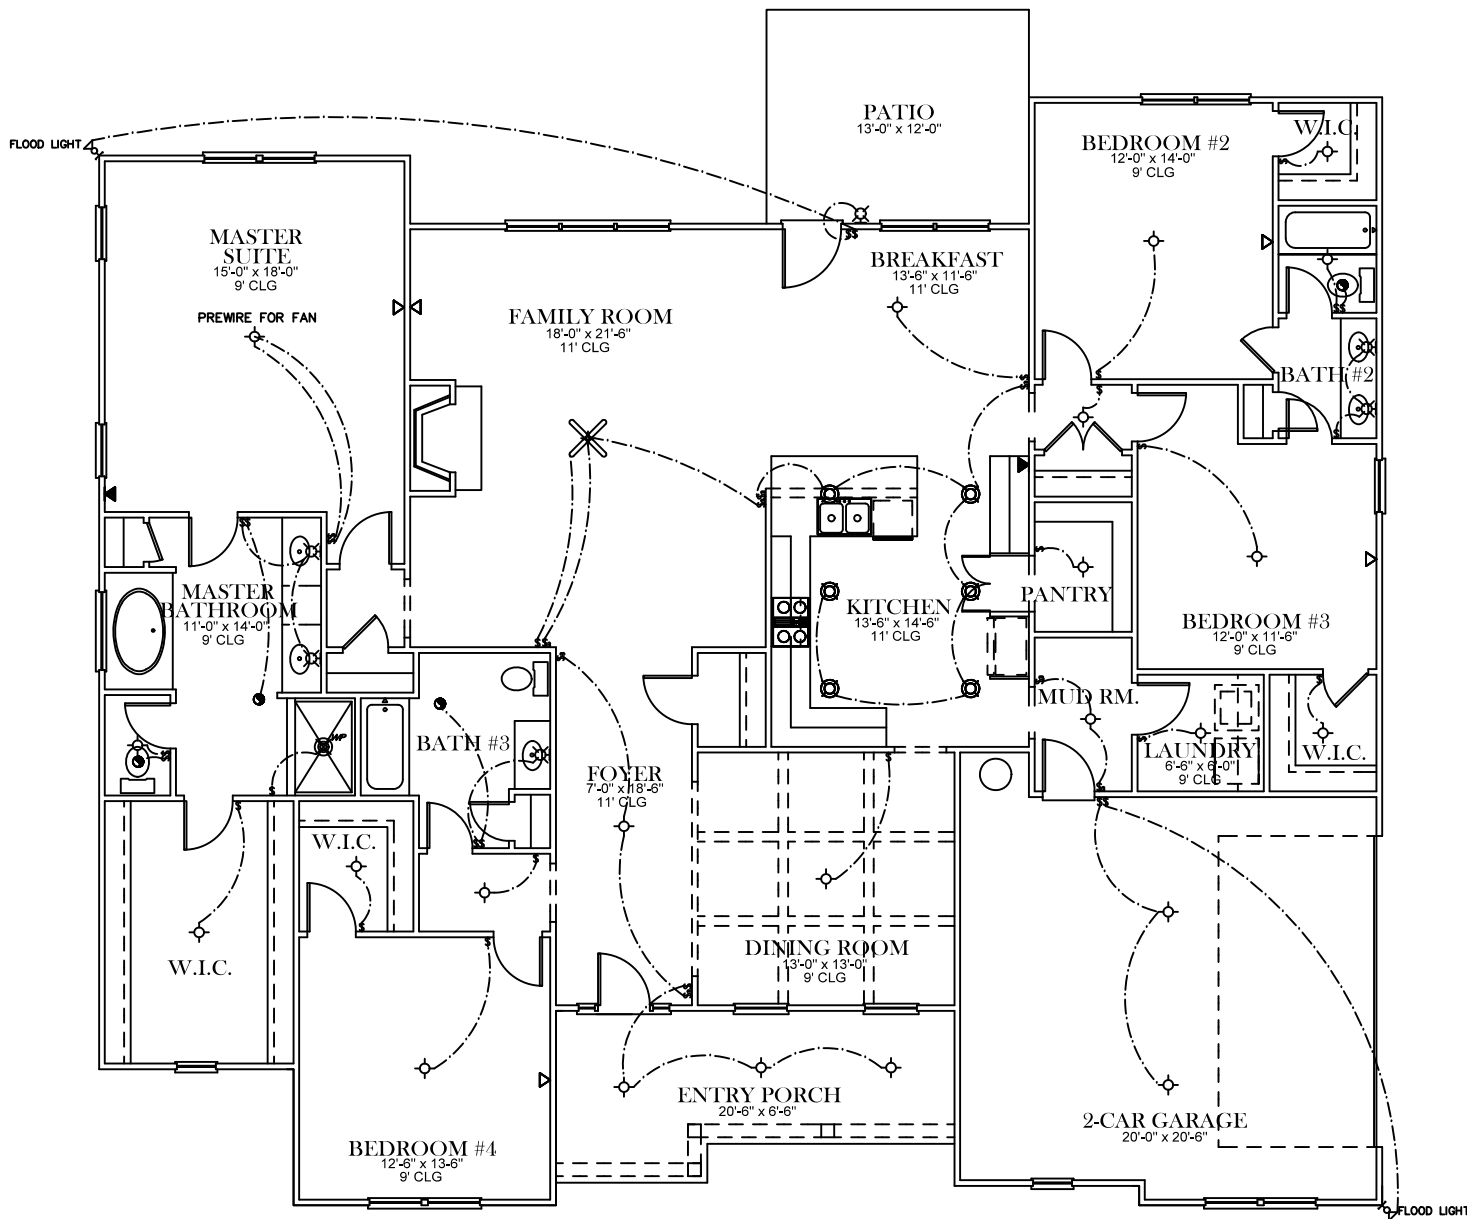

FRONT ELEVATION

SQUARE FOOTAGES
TOTAL- 2,165

ELECTRICAL LEGEND	
	CEILING LIGHT FIXTURE
	WALL LIGHT FIXTURE
	RECESSED LIGHT FIXTURE
	WATER PROOF RECESSED LIGHT FIXTURE
	FLOOD LIGHT FIXTURE
	CEILING FAN
	DUPLEX FLOOR OUTLET
	TELEPHONE
	TELEVISION
	SWITCH
	3-WAY SWITCH
	EXHAUST FAN
	EXHAUST FAN/LIGHT

FIRST FLOOR PLAN