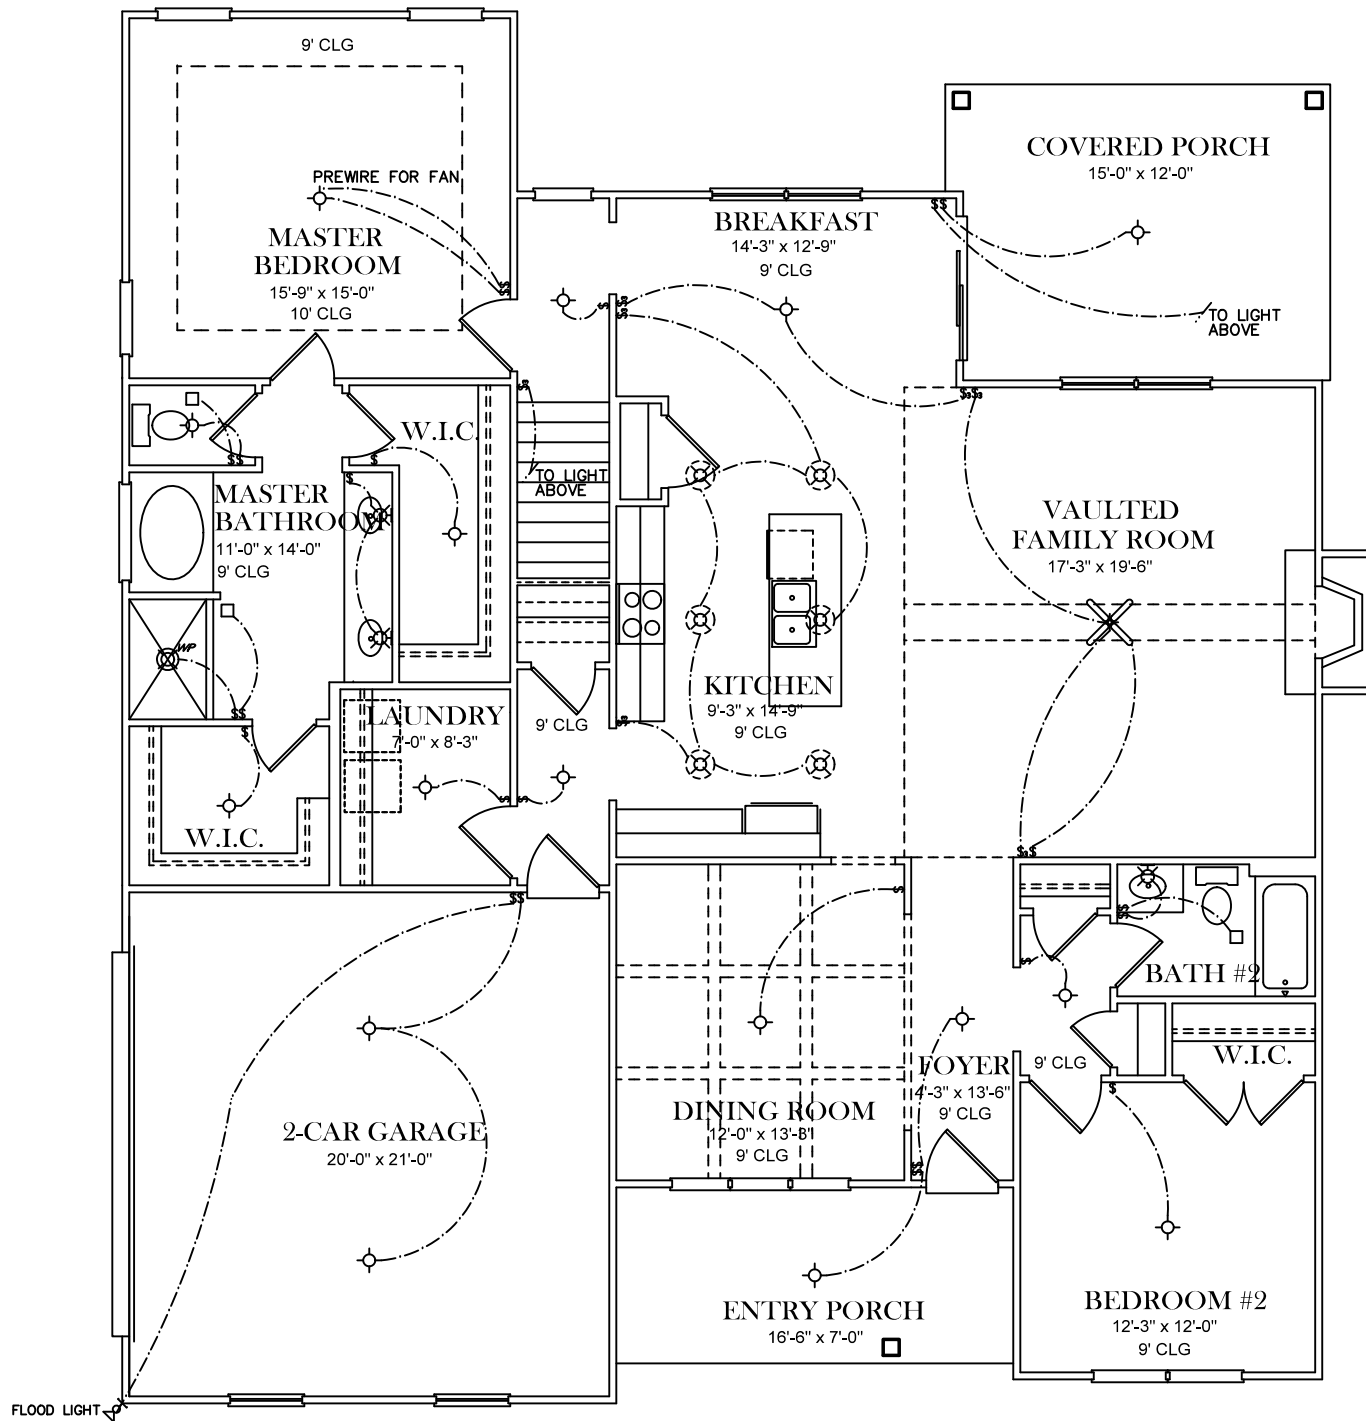

FRONT ELEVATION

SQUARE FOOTAGES
1ST FL- 1,948
SECOND FL- 701
TOTAL SQ. FT.- 2,649

ELECTRICAL LEGEND	
	CEILING LIGHT FIXTURE
	WALL LIGHT FIXTURE
	RECESSED LIGHT FIXTURE
	WATER PROOF RECESSED LIGHT FIXTURE
	FLOOD LIGHT FIXTURE
	DUPLEX OUTLET
	DUPLEX OUTLET 42" A.F.F.
	220 VOLT OUTLET
	DUPLEX CEILING OUTLET
	DUPLEX FLOOR OUTLET
	SWITCHED DUPLEX OUTLET
	TELEPHONE
	TELEVISION
	SWITCH
	3-WAY SWITCH
	EXHAUST FAN
	EXHAUST FAN/LIGHT

BASEMENT PLAN

ELECTRICAL LEGEND	
	CEILING LIGHT FIXTURE
	WALL LIGHT FIXTURE
	RECESSED LIGHT FIXTURE
	WATER PROOF RECESSED LIGHT FIXTURE
	FLOOD LIGHT FIXTURE
	CEILING FAN
	DUPLEX FLOOR OUTLET
	TELEPHONE
	TELEVISION
	SWITCH
	3-WAY SWITCH
	EXHAUST FAN
	EXHAUST FAN/LIGHT

FIRST FLOOR PLAN

ELECTRICAL LEGEND	
	CEILING LIGHT FIXTURE
	WALL LIGHT FIXTURE
	RECESSED LIGHT FIXTURE
	WATER PROOF RECESSED LIGHT FIXTURE
	FLOOD LIGHT FIXTURE
	CEILING FAN
	DUPLEX FLOOR OUTLET
	TELEPHONE
	TELEVISION
	SWITCH
	3-WAY SWITCH
	EXHAUST FAN
	EXHAUST FAN/LIGHT

SECOND FLOOR PLAN