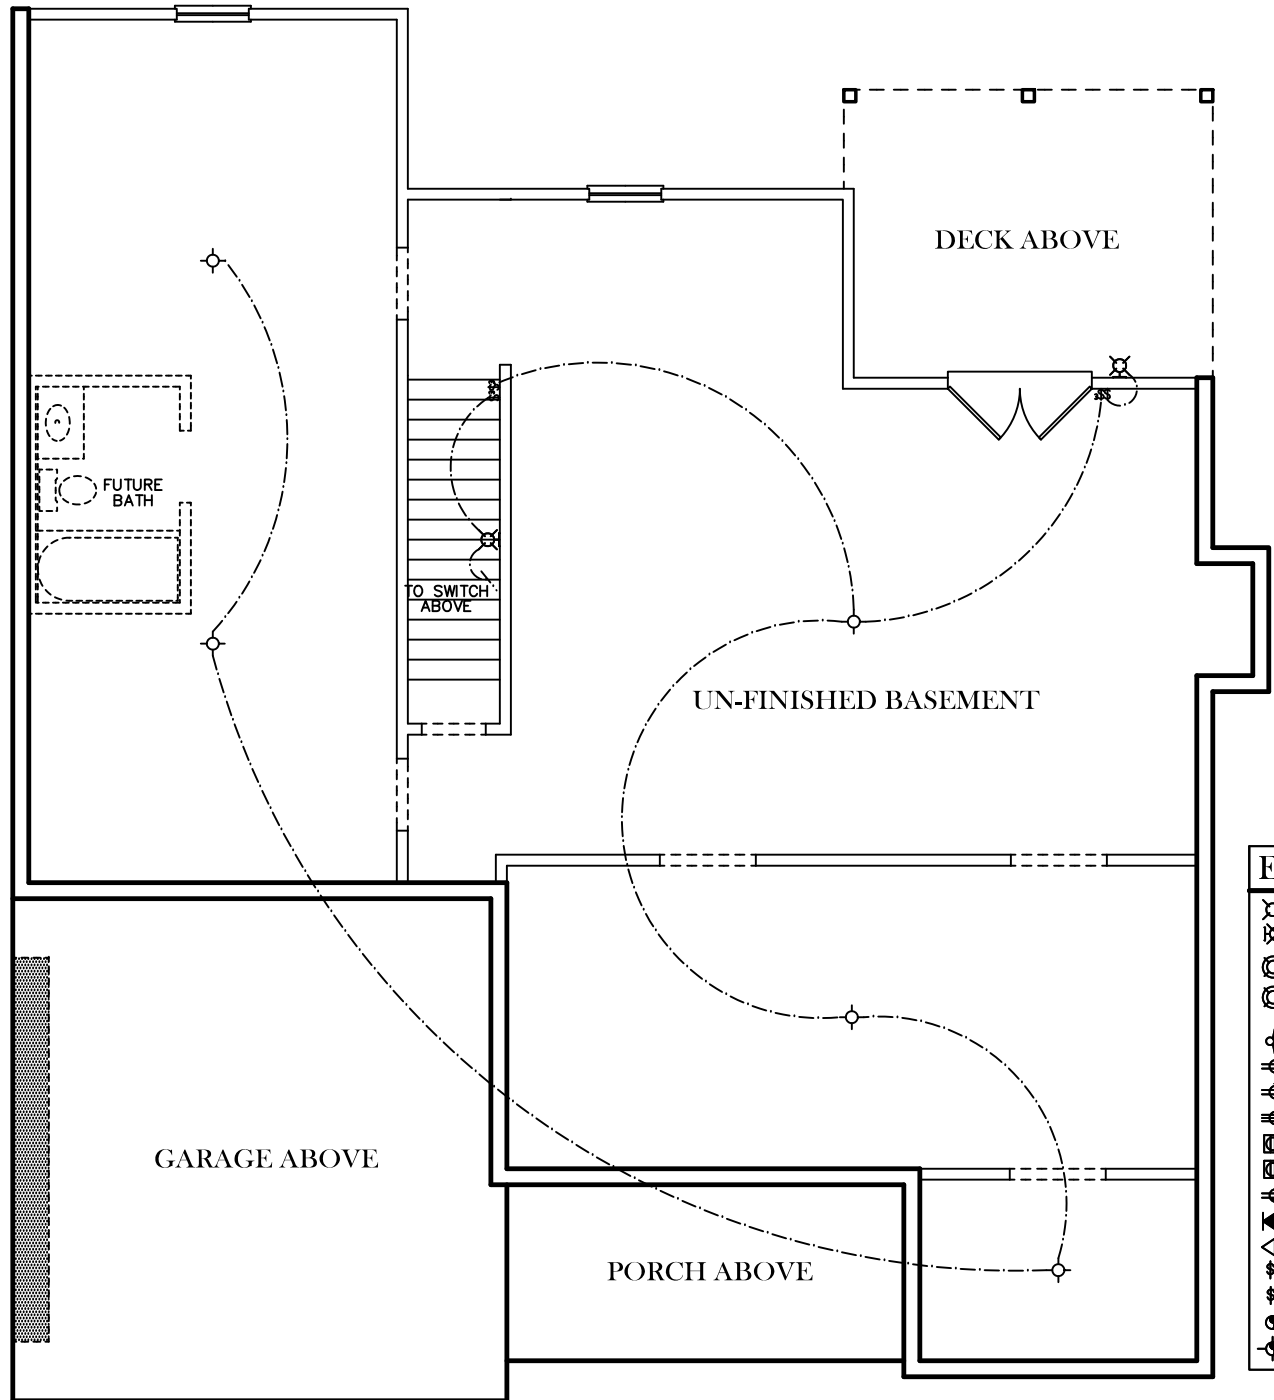

FRONT ELEVATION

SQUARE FOOTAGES
1ST FL- 1,948
SECOND FL- 701
TOTAL SQ. FT.- 2,649

ELECTRICAL LEGEND	
	CEILING LIGHT FIXTURE
	WALL LIGHT FIXTURE
	RECESSED LIGHT FIXTURE
	WATER PROOF RECESSED LIGHT FIXTURE
	FLOOD LIGHT FIXTURE
	DUPLEX OUTLET
	DUPLEX OUTLET 42" A.F.F.
	220 VOLT OUTLET
	DUPLEX CEILING OUTLET
	DUPLEX FLOOR OUTLET
	SWITCHED DUPLEX OUTLET
	TELEPHONE
	TELEVISION
	SWITCH
	3-WAY SWITCH
	EXHAUST FAN
	EXHAUST FAN/LIGHT

BASEMENT PLAN

ELECTRICAL LEGEND	
	CEILING LIGHT FIXTURE
	WALL LIGHT FIXTURE
	RECESSED LIGHT FIXTURE
	WATER PROOF RECESSED LIGHT FIXTURE
	FLOOD LIGHT FIXTURE
	CEILING FAN
	DUPLEX FLOOR OUTLET
	TELEPHONE
	TELEVISION
	SWITCH
	3-WAY SWITCH
	EXHAUST FAN
	EXHAUST FAN/LIGHT

FIRST FLOOR PLAN

ELECTRICAL LEGEND	
	CEILING LIGHT FIXTURE
	WALL LIGHT FIXTURE
	RECESSED LIGHT FIXTURE
	WATER PROOF RECESSED LIGHT FIXTURE
	FLOOD LIGHT FIXTURE
	CEILING FAN
	DUPLEX FLOOR OUTLET
	TELEPHONE
	TELEVISION
	SWITCH
	3-WAY SWITCH
	EXHAUST FAN
	EXHAUST FAN/LIGHT

SECOND FLOOR PLAN