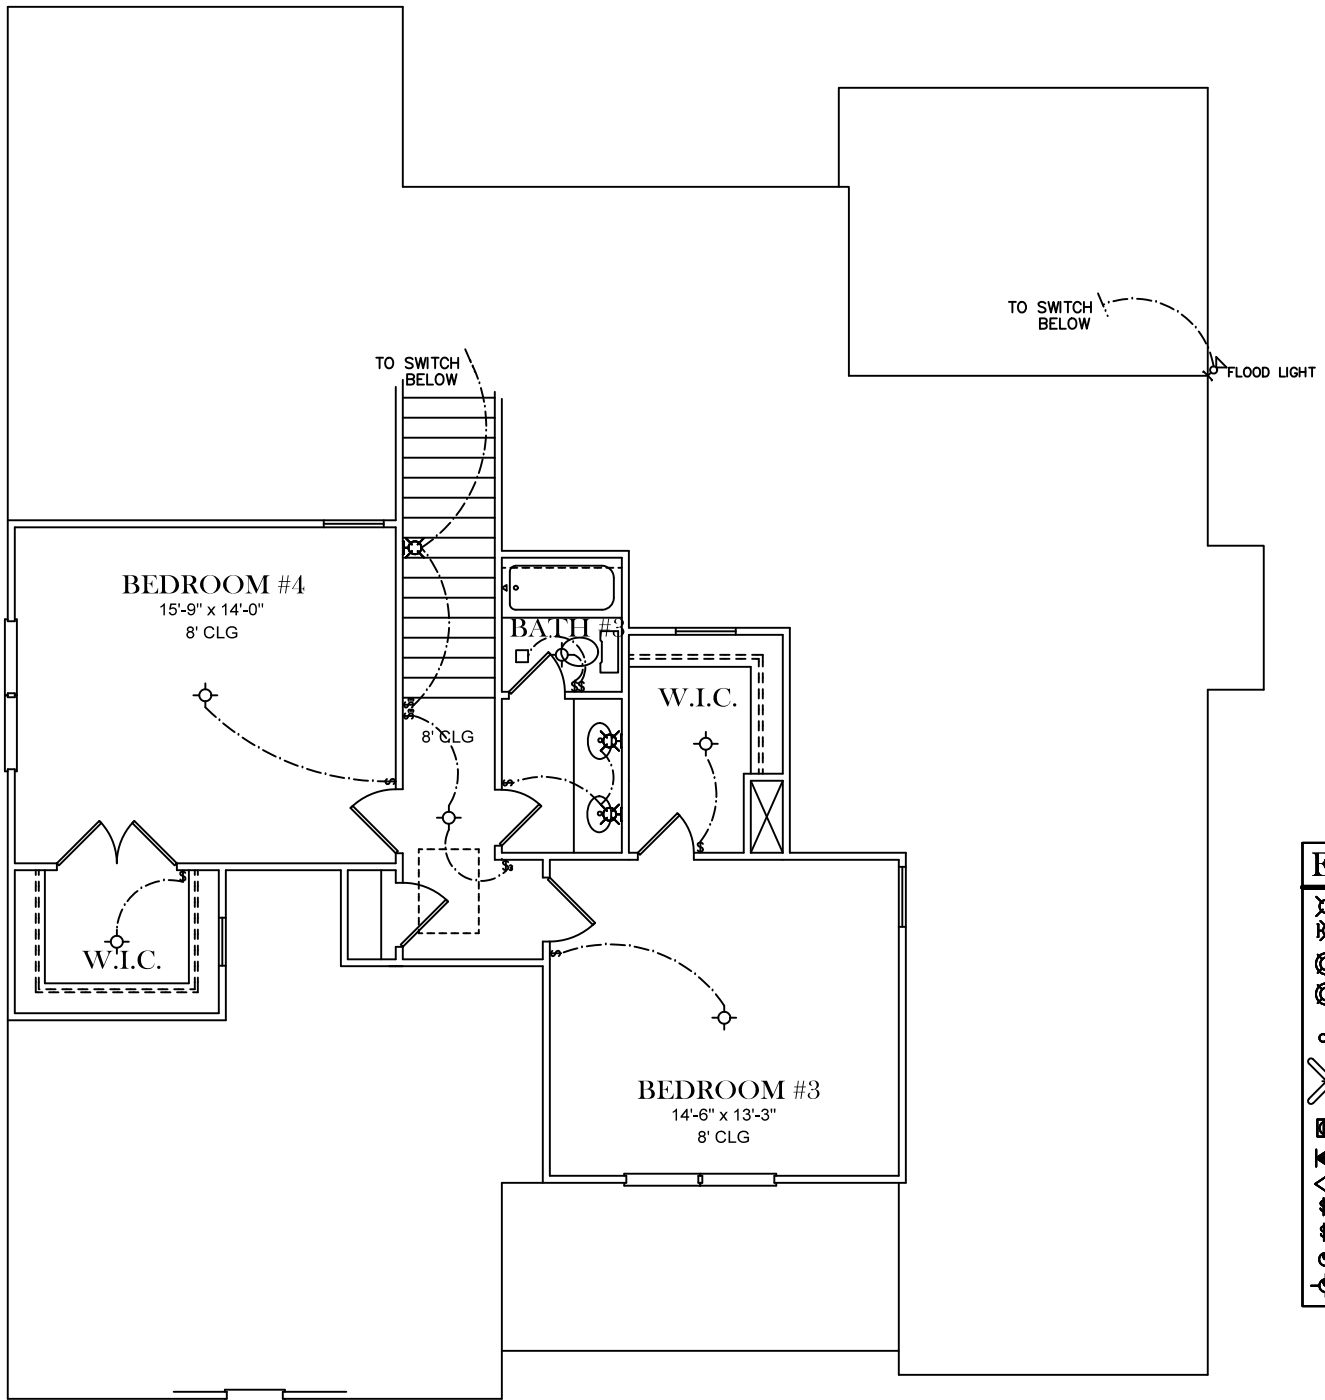

FRONT ELEVATION

SQUARE FOOTAGES
1ST FL- 1,948
SECOND FL- 701
TOTAL SQ. FT.- 2,649

ELECTRICAL LEGEND	
	CEILING LIGHT FIXTURE
	WALL LIGHT FIXTURE
	RECESSED LIGHT FIXTURE
	WATER PROOF RECESSED LIGHT FIXTURE
	FLOOD LIGHT FIXTURE
	DUPLEX OUTLET
	DUPLEX OUTLET 42" A.F.F.
	220 VOLT OUTLET
	DUPLEX CEILING OUTLET
	DUPLEX FLOOR OUTLET
	SWITCHED DUPLEX OUTLET
	TELEPHONE
	TELEVISION
	SWITCH
	3-WAY SWITCH
	EXHAUST FAN
	EXHAUST FAN/LIGHT

BASEMENT PLAN

ELECTRICAL LEGEND	
	CEILING LIGHT FIXTURE
	WALL LIGHT FIXTURE
	RECESSED LIGHT FIXTURE
	WATER PROOF RECESSED LIGHT FIXTURE
	FLOOD LIGHT FIXTURE
	CEILING FAN
	DUPLEX FLOOR OUTLET
	TELEPHONE
	TELEVISION
	SWITCH
	3-WAY SWITCH
	EXHAUST FAN
	EXHAUST FAN/LIGHT

FIRST FLOOR PLAN

ELECTRICAL LEGEND	
	CEILING LIGHT FIXTURE
	WALL LIGHT FIXTURE
	RECESSED LIGHT FIXTURE
	WATER PROOF RECESSED LIGHT FIXTURE
	FLOOD LIGHT FIXTURE
	CEILING FAN
	DUPLEX FLOOR OUTLET
	TELEPHONE
	TELEVISION
	SWITCH
	3-WAY SWITCH
	EXHAUST FAN
	EXHAUST FAN/LIGHT

SECOND FLOOR PLAN