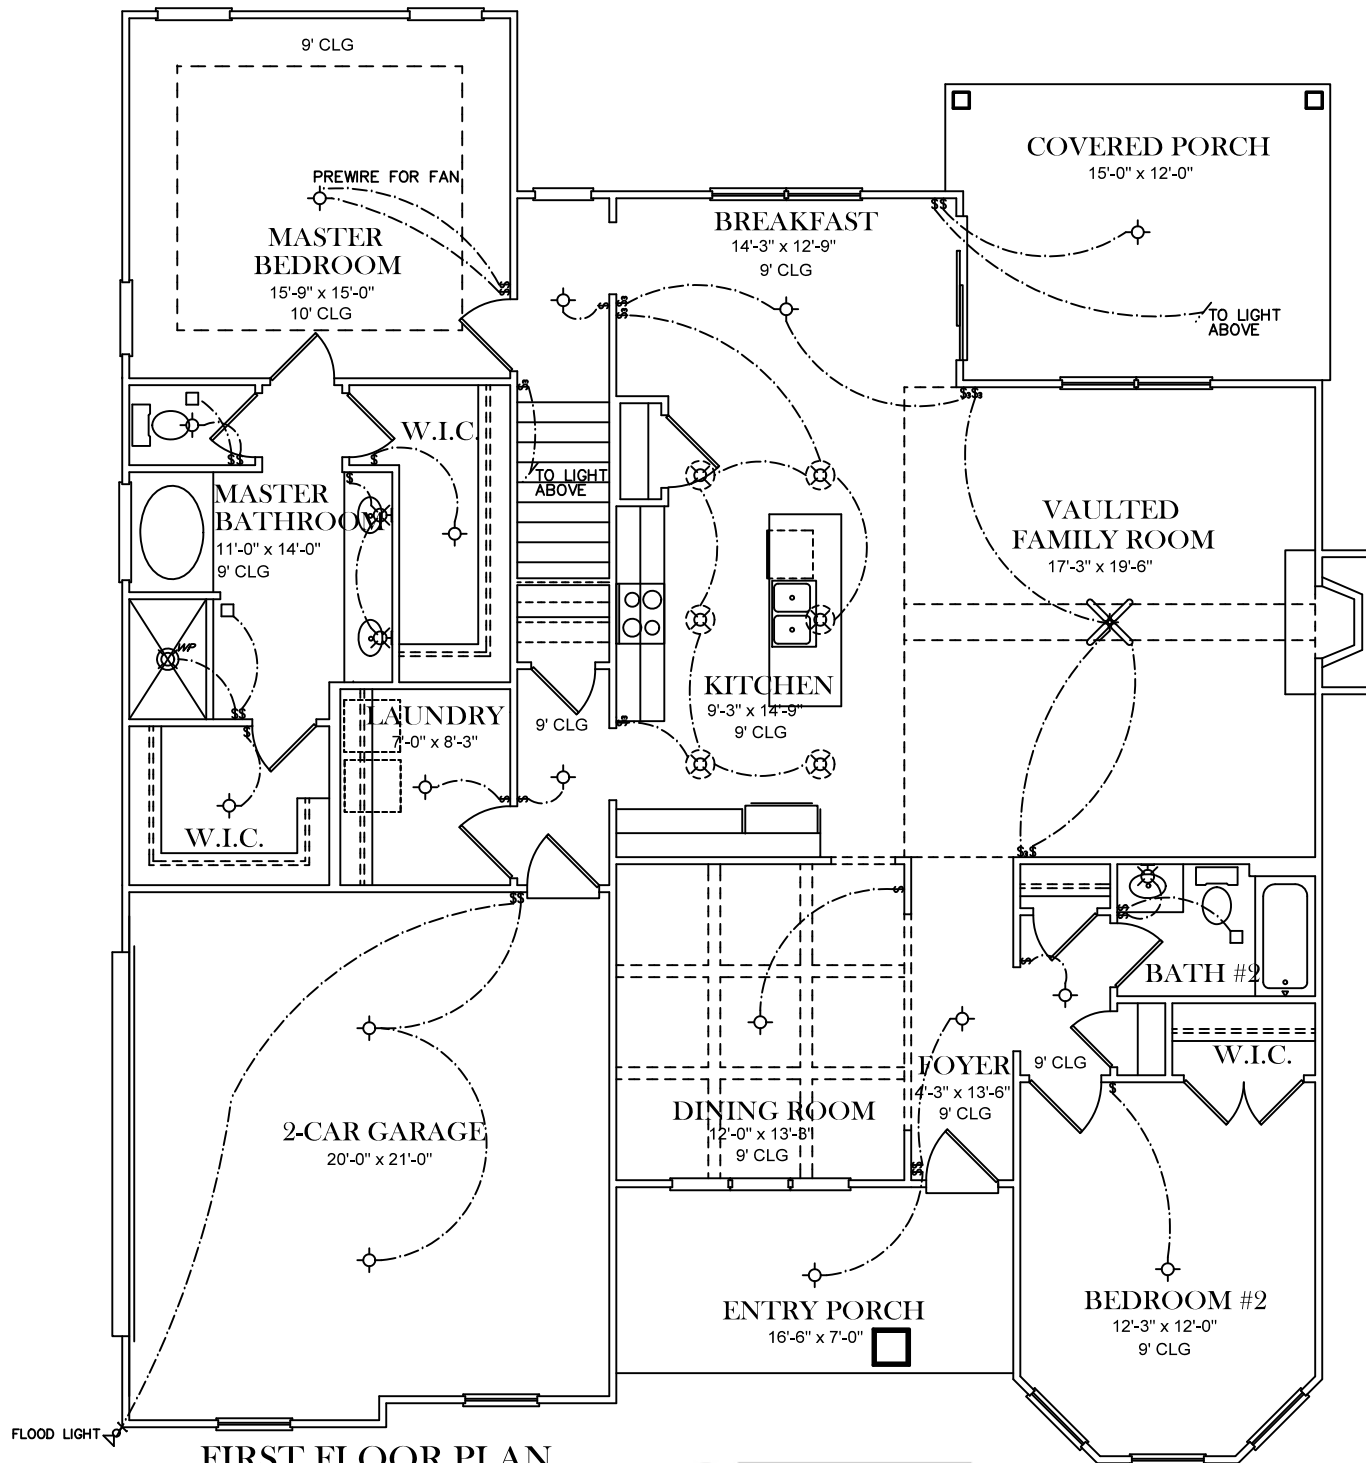

FRONT ELEVATION

SQUARE FOOTAGES
1ST FL- 1,981
SECOND FL- 701
TOTAL SQ. FT.- 2,682

ELECTRICAL LEGEND

-  CEILING LIGHT FIXTURE
-  WALL LIGHT FIXTURE
-  RECESSED LIGHT FIXTURE
-  WATER PROOF RECESSED LIGHT FIXTURE
-  FLOOD LIGHT FIXTURE
-  DUPLEX OUTLET
-  DUPLEX OUTLET 42" A.F.F.
-  220 VOLT OUTLET
-  DUPLEX CEILING OUTLET
-  DUPLEX FLOOR OUTLET
-  SWITCHED DUPLEX OUTLET
-  TELEPHONE
-  TELEVISION
-  SWITCH
-  3-WAY SWITCH
-  EXHAUST FAN
-  EXHAUST FAN/LIGHT

BASEMENT PLAN

ELECTRICAL LEGEND	
	CEILING LIGHT FIXTURE
	WALL LIGHT FIXTURE
	RECESSED LIGHT FIXTURE
	WATER PROOF RECESSED LIGHT FIXTURE
	FLOOD LIGHT FIXTURE
	DUPLEX OUTLET
	DUPLEX OUTLET 42" A.F.F.
	220 VOLT OUTLET
	DUPLEX CEILING OUTLET
	DUPLEX FLOOR OUTLET
	SWITCHED DUPLEX OUTLET
	TELEPHONE
	TELEVISION
	SWITCH
	3-WAY SWITCH
	EXHAUST FAN
	EXHAUST FAN/LIGHT

FIRST FLOOR PLAN

ELECTRICAL LEGEND

-  CEILING LIGHT FIXTURE
-  WALL LIGHT FIXTURE
-  RECESSED LIGHT FIXTURE
-  WATER PROOF RECESSED LIGHT FIXTURE
-  FLOOD LIGHT FIXTURE
-  DUPLEX OUTLET
-  DUPLEX OUTLET 42" A.F.F.
-  220 VOLT OUTLET
-  DUPLEX CEILING OUTLET
-  DUPLEX FLOOR OUTLET
-  SWITCHED DUPLEX OUTLET
-  TELEPHONE
-  TELEVISION
-  SWITCH
-  3-WAY SWITCH
-  EXHAUST FAN
-  EXHAUST FAN/LIGHT

SECOND FLOOR PLAN