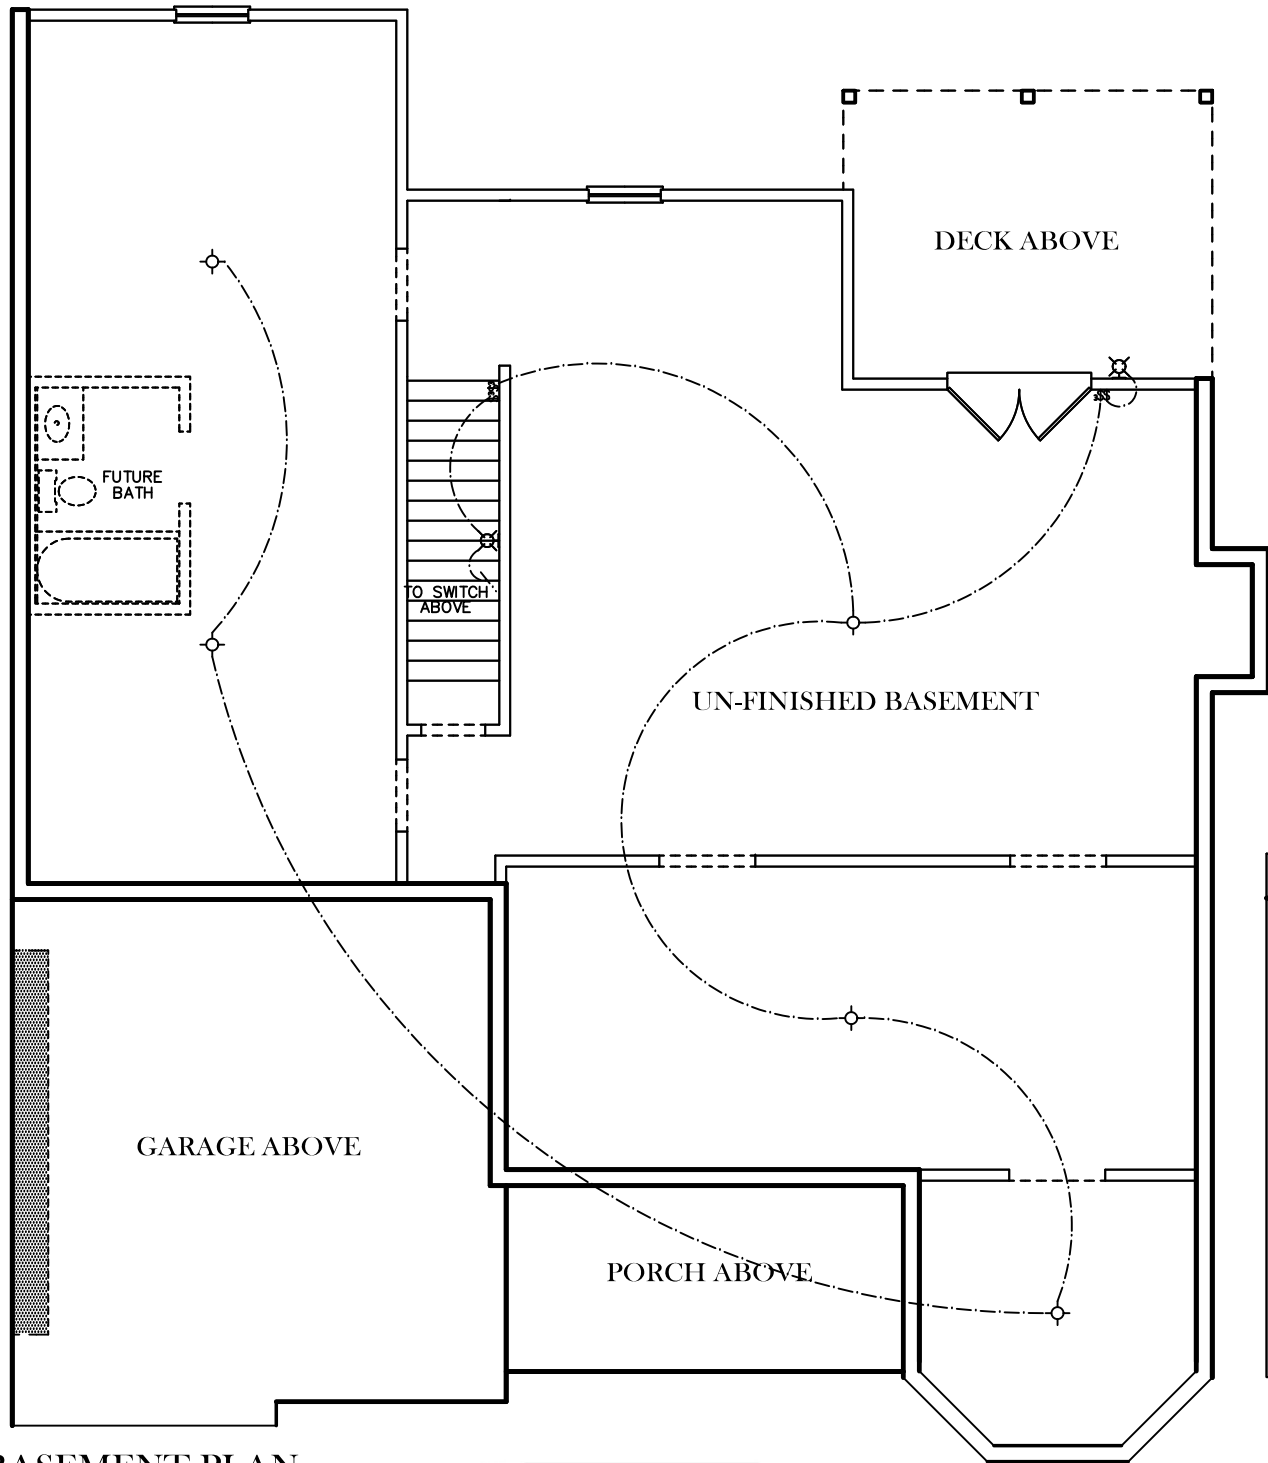

FRONT ELEVATION

SQUARE FOOTAGES
1ST FL- 1,981
SECOND FL- 701
TOTAL SQ. FT.- 2,682

ELECTRICAL LEGEND

-  CEILING LIGHT FIXTURE
-  WALL LIGHT FIXTURE
-  RECESSED LIGHT FIXTURE
-  WATER PROOF RECESSED LIGHT FIXTURE
-  FLOOD LIGHT FIXTURE
-  DUPLEX OUTLET
-  DUPLEX OUTLET 42" A.F.F.
-  220 VOLT OUTLET
-  DUPLEX CEILING OUTLET
-  DUPLEX FLOOR OUTLET
-  SWITCHED DUPLEX OUTLET
-  TELEPHONE
-  TELEVISION
-  SWITCH
-  3-WAY SWITCH
-  EXHAUST FAN
-  EXHAUST FAN/LIGHT

BASEMENT PLAN

ELECTRICAL LEGEND	
	CEILING LIGHT FIXTURE
	WALL LIGHT FIXTURE
	RECESSED LIGHT FIXTURE
	WATER PROOF RECESSED LIGHT FIXTURE
	FLOOD LIGHT FIXTURE
	DUPLEX OUTLET
	DUPLEX OUTLET 42" A.F.F.
	220 VOLT OUTLET
	DUPLEX CEILING OUTLET
	DUPLEX FLOOR OUTLET
	SWITCHED DUPLEX OUTLET
	TELEPHONE
	TELEVISION
	SWITCH
	3-WAY SWITCH
	EXHAUST FAN
	EXHAUST FAN/LIGHT

FIRST FLOOR PLAN

ELECTRICAL LEGEND

-  CEILING LIGHT FIXTURE
-  WALL LIGHT FIXTURE
-  RECESSED LIGHT FIXTURE
-  WATER PROOF RECESSED LIGHT FIXTURE
-  FLOOD LIGHT FIXTURE
-  DUPLEX OUTLET
-  DUPLEX OUTLET 42" A.F.F.
-  220 VOLT OUTLET
-  DUPLEX CEILING OUTLET
-  DUPLEX FLOOR OUTLET
-  SWITCHED DUPLEX OUTLET
-  TELEPHONE
-  TELEVISION
-  SWITCH
-  3-WAY SWITCH
-  EXHAUST FAN
-  EXHAUST FAN/LIGHT

SECOND FLOOR PLAN