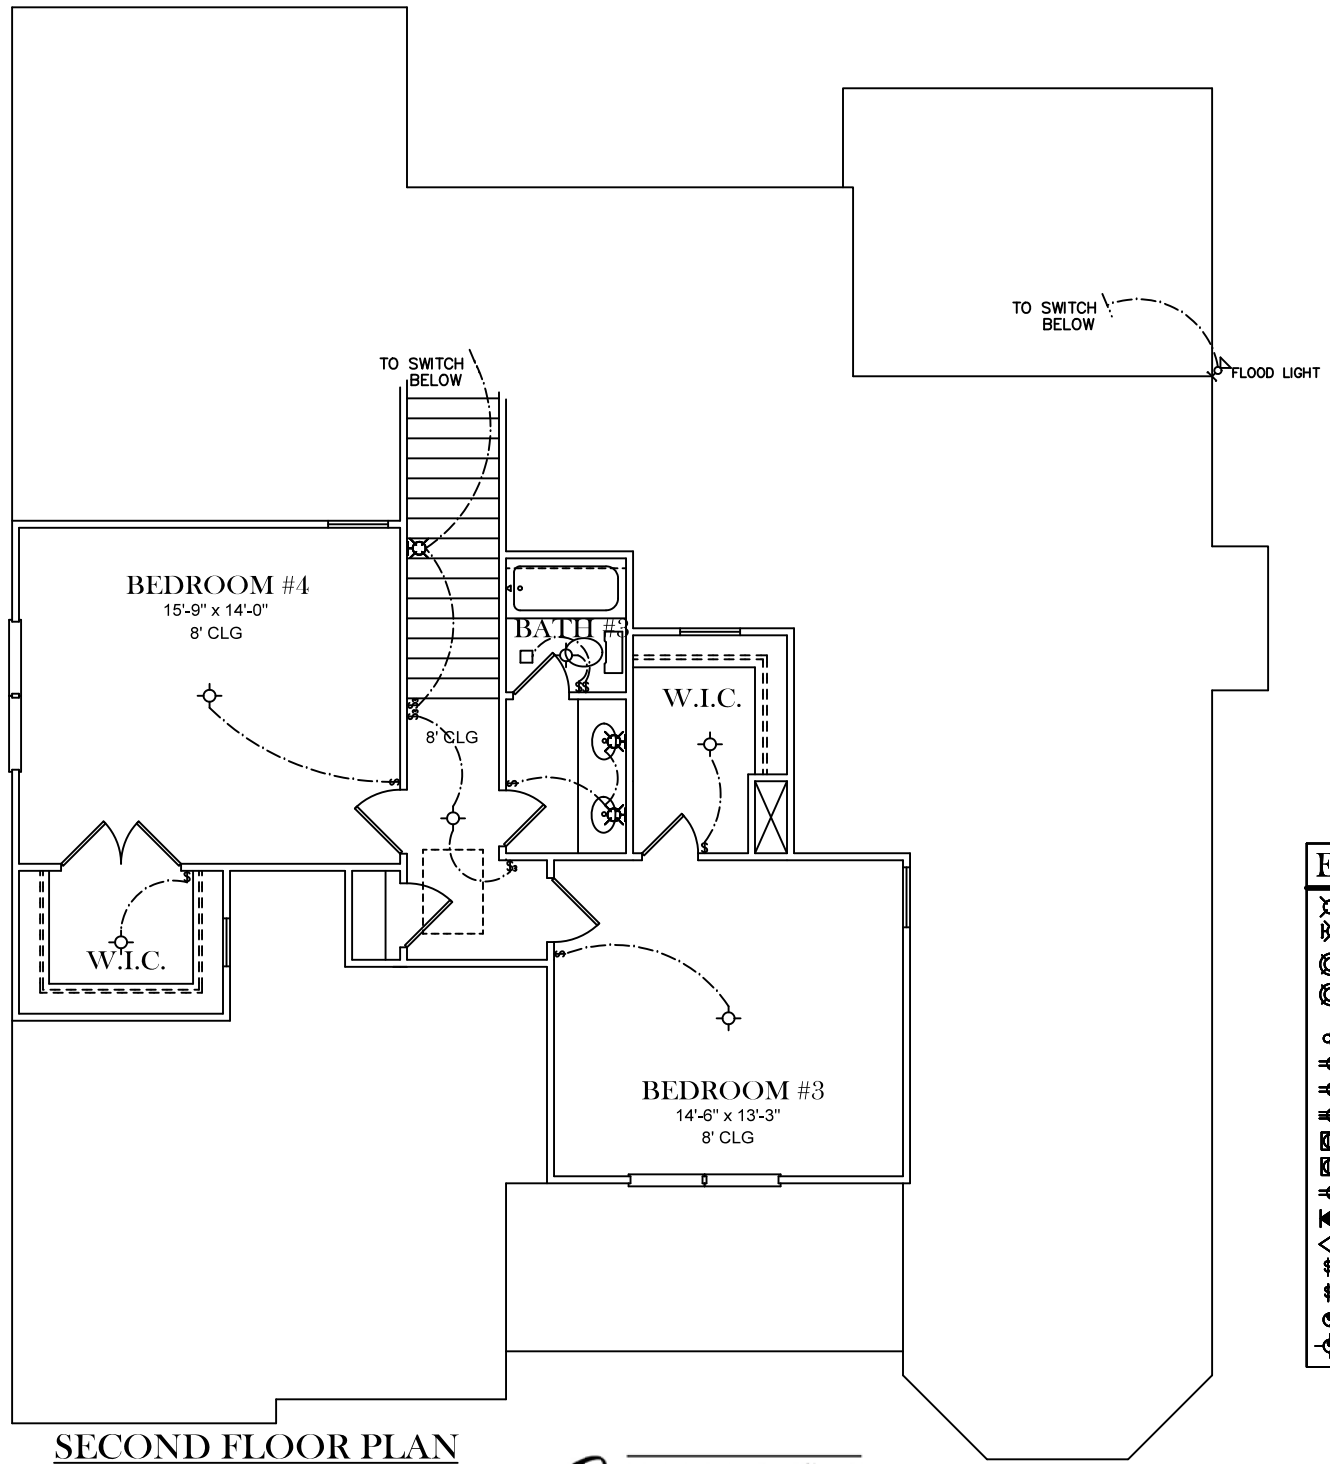

FRONT ELEVATION

SQUARE FOOTAGES
1ST FL- 1,981
SECOND FL- 701
TOTAL SQ. FT.- 2,682

ELECTRICAL LEGEND

-  CEILING LIGHT FIXTURE
-  WALL LIGHT FIXTURE
-  RECESSED LIGHT FIXTURE
-  WATER PROOF RECESSED LIGHT FIXTURE
-  FLOOD LIGHT FIXTURE
-  DUPLEX OUTLET
-  DUPLEX OUTLET 42" A.F.F.
-  220 VOLT OUTLET
-  DUPLEX CEILING OUTLET
-  DUPLEX FLOOR OUTLET
-  SWITCHED DUPLEX OUTLET
-  TELEPHONE
-  TELEVISION
-  SWITCH
-  3-WAY SWITCH
-  EXHAUST FAN
-  EXHAUST FAN/LIGHT

BASEMENT PLAN

ELECTRICAL LEGEND	
	CEILING LIGHT FIXTURE
	WALL LIGHT FIXTURE
	RECESSED LIGHT FIXTURE
	WATER PROOF RECESSED LIGHT FIXTURE
	FLOOD LIGHT FIXTURE
	DUPLEX OUTLET
	DUPLEX OUTLET 42" A.F.F.
	220 VOLT OUTLET
	DUPLEX CEILING OUTLET
	DUPLEX FLOOR OUTLET
	SWITCHED DUPLEX OUTLET
	TELEPHONE
	TELEVISION
	SWITCH
	3-WAY SWITCH
	EXHAUST FAN
	EXHAUST FAN/LIGHT

FIRST FLOOR PLAN

ELECTRICAL LEGEND

-  CEILING LIGHT FIXTURE
-  WALL LIGHT FIXTURE
-  RECESSED LIGHT FIXTURE
-  WATER PROOF RECESSED LIGHT FIXTURE
-  FLOOD LIGHT FIXTURE
-  DUPLEX OUTLET
-  DUPLEX OUTLET 42" A.F.F.
-  220 VOLT OUTLET
-  DUPLEX CEILING OUTLET
-  DUPLEX FLOOR OUTLET
-  SWITCHED DUPLEX OUTLET
-  TELEPHONE
-  TELEVISION
-  SWITCH
-  3-WAY SWITCH
-  EXHAUST FAN
-  EXHAUST FAN/LIGHT

SECOND FLOOR PLAN