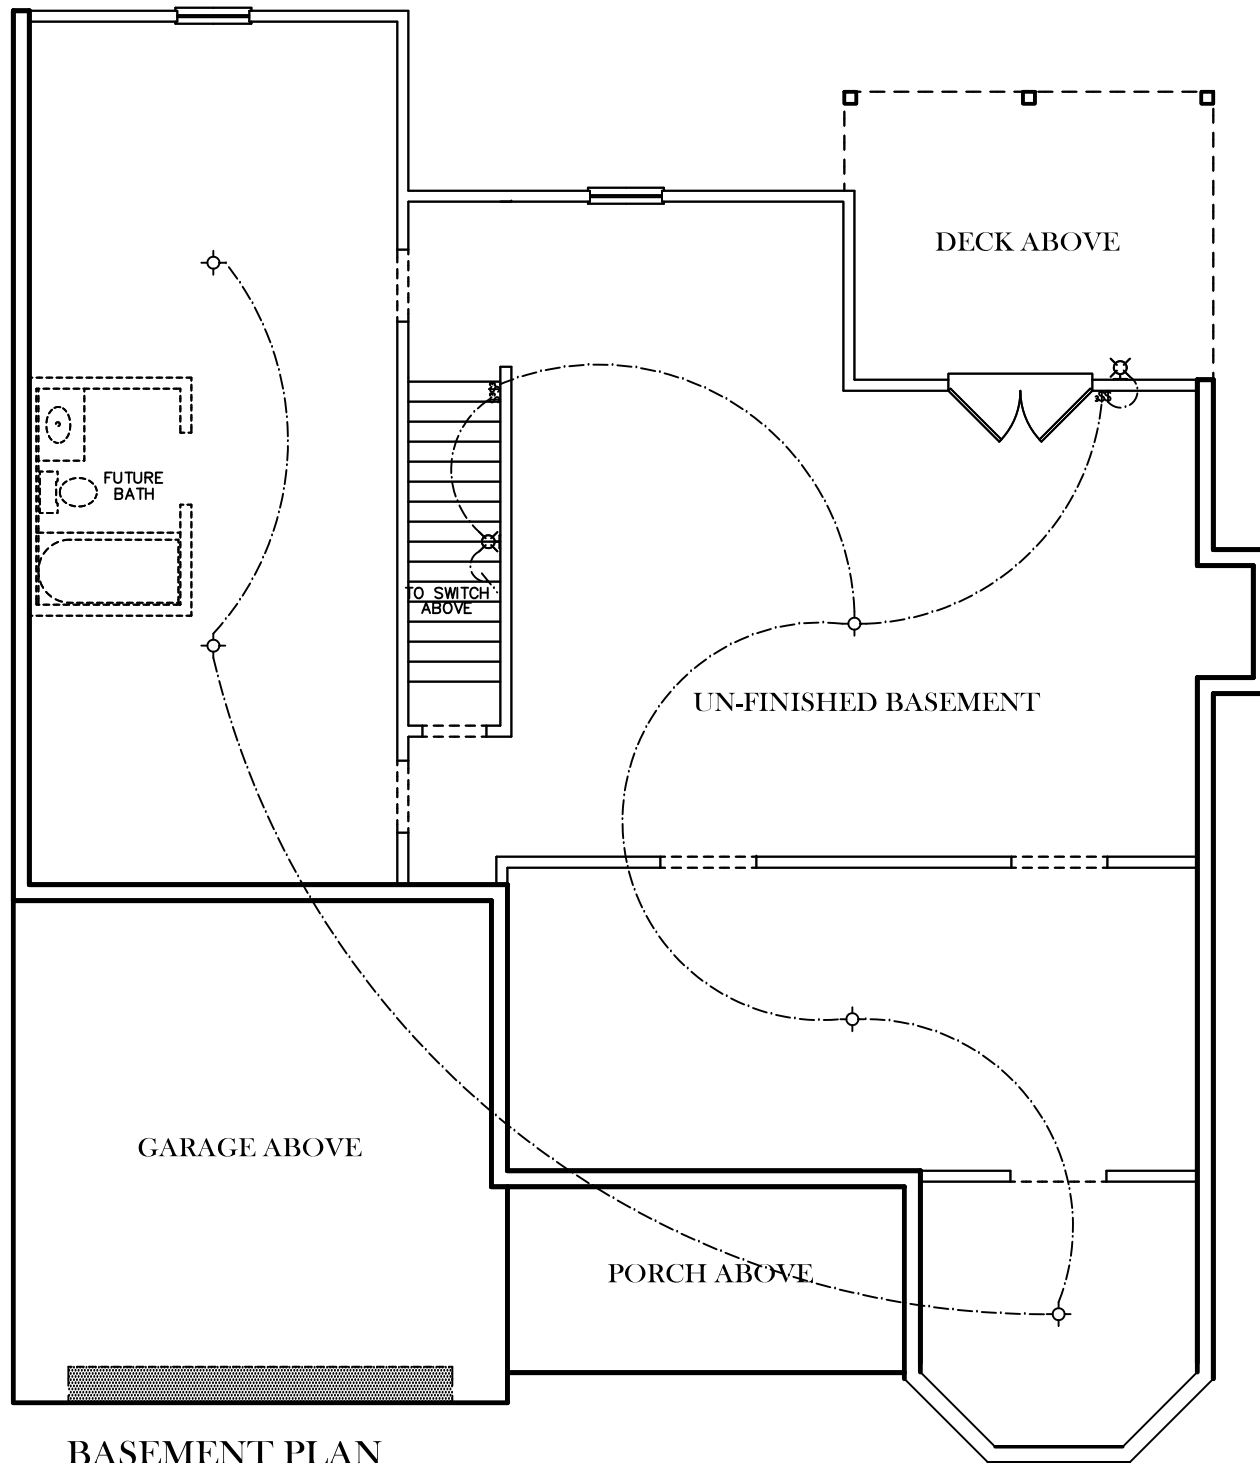

FRONT ELEVATION

SQUARE FOOTAGES
1ST FL- 1,981
SECOND FL- 701
TOTAL SQ. FT.- 2,682

ELECTRICAL LEGEND	
	CEILING LIGHT FIXTURE
	WALL LIGHT FIXTURE
	RECESSED LIGHT FIXTURE
	WATER PROOF RECESSED LIGHT FIXTURE
	FLOOD LIGHT FIXTURE
	DUPLEX OUTLET
	DUPLEX OUTLET 42" A.F.F.
	220 VOLT OUTLET
	DUPLEX CEILING OUTLET
	DUPLEX FLOOR OUTLET
	SWITCHED DUPLEX OUTLET
	TELEPHONE
	TELEVISION
	SWITCH
	3-WAY SWITCH
	EXHAUST FAN
	EXHAUST FAN/LIGHT

BASEMENT PLAN

ELECTRICAL LEGEND	
	CEILING LIGHT FIXTURE
	WALL LIGHT FIXTURE
	RECESSED LIGHT FIXTURE
	WATER PROOF RECESSED LIGHT FIXTURE
	FLOOD LIGHT FIXTURE
	DUPLEX OUTLET
	DUPLEX OUTLET 42" A.F.F.
	220 VOLT OUTLET
	DUPLEX CEILING OUTLET
	DUPLEX FLOOR OUTLET
	SWITCHED DUPLEX OUTLET
	TELEPHONE
	TELEVISION
	SWITCH
	3-WAY SWITCH
	EXHAUST FAN
	EXHAUST FAN/LIGHT

FIRST FLOOR PLAN

ELECTRICAL LEGEND	
	CEILING LIGHT FIXTURE
	WALL LIGHT FIXTURE
	RECESSED LIGHT FIXTURE
	WATER PROOF RECESSED LIGHT FIXTURE
	FLOOD LIGHT FIXTURE
	DUPLEX OUTLET
	DUPLEX OUTLET 42" A.F.F.
	220 VOLT OUTLET
	DUPLEX CEILING OUTLET
	DUPLEX FLOOR OUTLET
	SWITCHED DUPLEX OUTLET
	TELEPHONE
	TELEVISION
	SWITCH
	3-WAY SWITCH
	EXHAUST FAN
	EXHAUST FAN/LIGHT

SECOND FLOOR PLAN