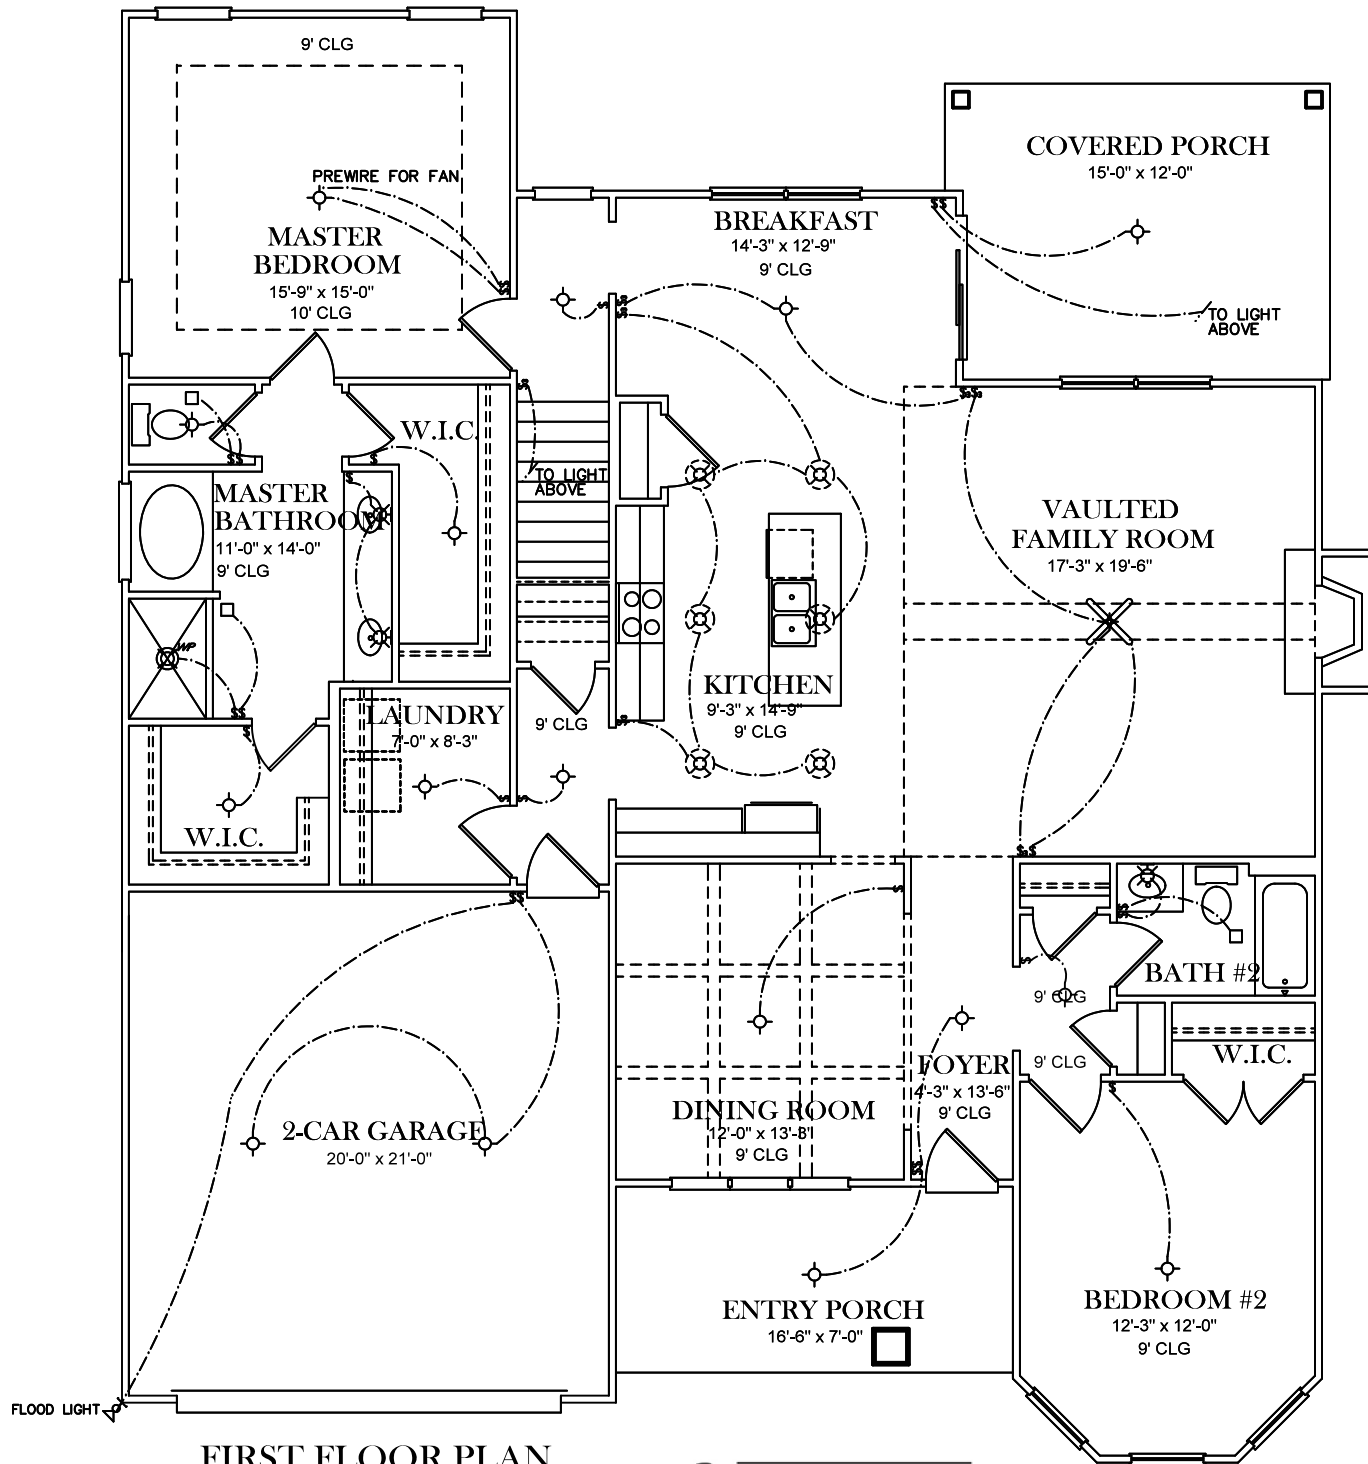

FRONT ELEVATION

SQUARE FOOTAGES
1ST FL- 1,981
SECOND FL- 701
TOTAL SQ. FT.- 2,682

ELECTRICAL LEGEND	
	CEILING LIGHT FIXTURE
	WALL LIGHT FIXTURE
	RECESSED LIGHT FIXTURE
	WATER PROOF RECESSED LIGHT FIXTURE
	FLOOD LIGHT FIXTURE
	DUPLEX OUTLET
	DUPLEX OUTLET 42" A.F.F.
	220 VOLT OUTLET
	DUPLEX CEILING OUTLET
	DUPLEX FLOOR OUTLET
	SWITCHED DUPLEX OUTLET
	TELEPHONE
	TELEVISION
	SWITCH
	3-WAY SWITCH
	EXHAUST FAN
	EXHAUST FAN/LIGHT

BASEMENT PLAN

ELECTRICAL LEGEND	
	CEILING LIGHT FIXTURE
	WALL LIGHT FIXTURE
	RECESSED LIGHT FIXTURE
	WATER PROOF RECESSED LIGHT FIXTURE
	FLOOD LIGHT FIXTURE
	DUPLEX OUTLET
	DUPLEX OUTLET 42" A.F.F.
	220 VOLT OUTLET
	DUPLEX CEILING OUTLET
	DUPLEX FLOOR OUTLET
	SWITCHED DUPLEX OUTLET
	TELEPHONE
	TELEVISION
	SWITCH
	3-WAY SWITCH
	EXHAUST FAN
	EXHAUST FAN/LIGHT

FIRST FLOOR PLAN

ELECTRICAL LEGEND	
	CEILING LIGHT FIXTURE
	WALL LIGHT FIXTURE
	RECESSED LIGHT FIXTURE
	WATER PROOF RECESSED LIGHT FIXTURE
	FLOOD LIGHT FIXTURE
	DUPLEX OUTLET
	DUPLEX OUTLET 42" A.F.F.
	220 VOLT OUTLET
	DUPLEX CEILING OUTLET
	DUPLEX FLOOR OUTLET
	SWITCHED DUPLEX OUTLET
	TELEPHONE
	TELEVISION
	SWITCH
	3-WAY SWITCH
	EXHAUST FAN
	EXHAUST FAN/LIGHT

SECOND FLOOR PLAN