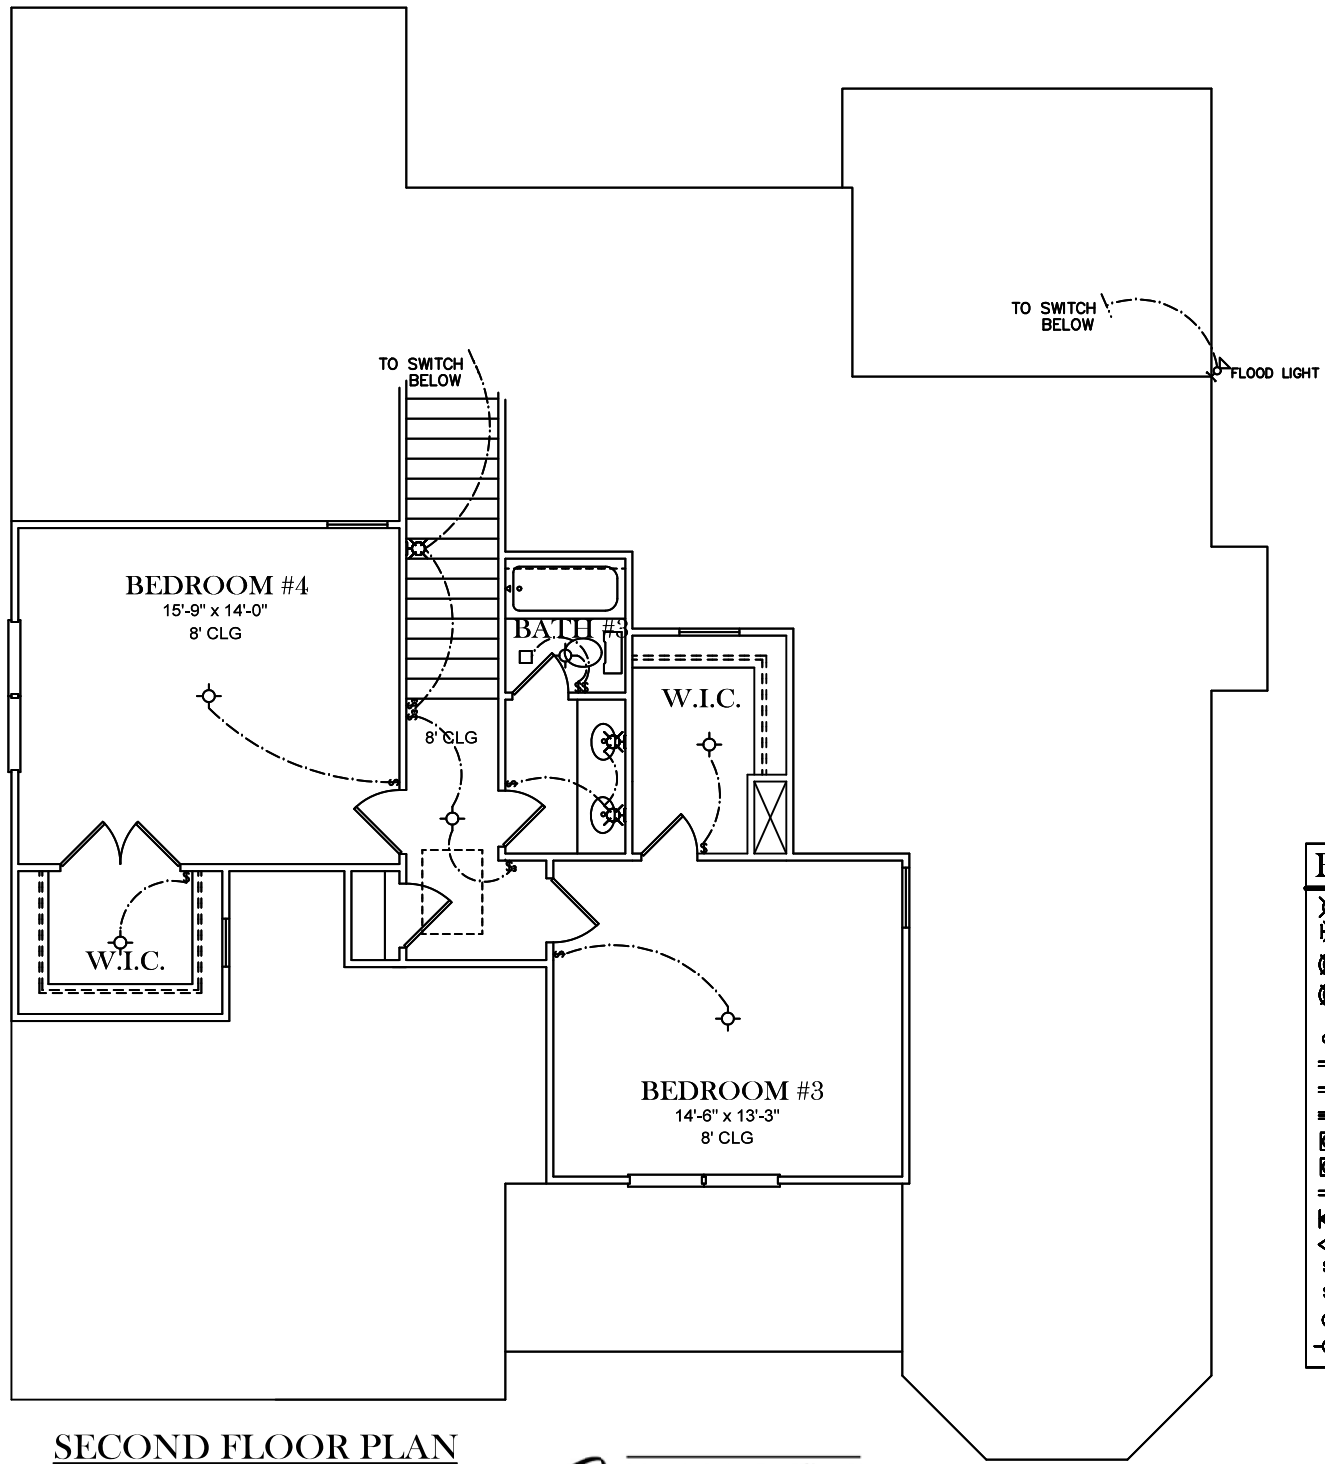

FRONT ELEVATION

SQUARE FOOTAGES
1ST FL- 1,981
SECOND FL- 701
TOTAL SQ. FT.- 2,682

ELECTRICAL LEGEND	
	CEILING LIGHT FIXTURE
	WALL LIGHT FIXTURE
	RECESSED LIGHT FIXTURE
	WATER PROOF RECESSED LIGHT FIXTURE
	FLOOD LIGHT FIXTURE
	DUPLEX OUTLET
	DUPLEX OUTLET 42" A.F.F.
	220 VOLT OUTLET
	DUPLEX CEILING OUTLET
	DUPLEX FLOOR OUTLET
	SWITCHED DUPLEX OUTLET
	TELEPHONE
	TELEVISION
	SWITCH
	3-WAY SWITCH
	EXHAUST FAN
	EXHAUST FAN/LIGHT

BASEMENT PLAN

ELECTRICAL LEGEND	
	CEILING LIGHT FIXTURE
	WALL LIGHT FIXTURE
	RECESSED LIGHT FIXTURE
	WATER PROOF RECESSED LIGHT FIXTURE
	FLOOD LIGHT FIXTURE
	DUPLEX OUTLET
	DUPLEX OUTLET 42" A.F.F.
	220 VOLT OUTLET
	DUPLEX CEILING OUTLET
	DUPLEX FLOOR OUTLET
	SWITCHED DUPLEX OUTLET
	TELEPHONE
	TELEVISION
	SWITCH
	3-WAY SWITCH
	EXHAUST FAN
	EXHAUST FAN/LIGHT

FIRST FLOOR PLAN

ELECTRICAL LEGEND	
	CEILING LIGHT FIXTURE
	WALL LIGHT FIXTURE
	RECESSED LIGHT FIXTURE
	WATER PROOF RECESSED LIGHT FIXTURE
	FLOOD LIGHT FIXTURE
	DUPLEX OUTLET
	DUPLEX OUTLET 42" A.F.F.
	220 VOLT OUTLET
	DUPLEX CEILING OUTLET
	DUPLEX FLOOR OUTLET
	SWITCHED DUPLEX OUTLET
	TELEPHONE
	TELEVISION
	SWITCH
	3-WAY SWITCH
	EXHAUST FAN
	EXHAUST FAN/LIGHT

SECOND FLOOR PLAN