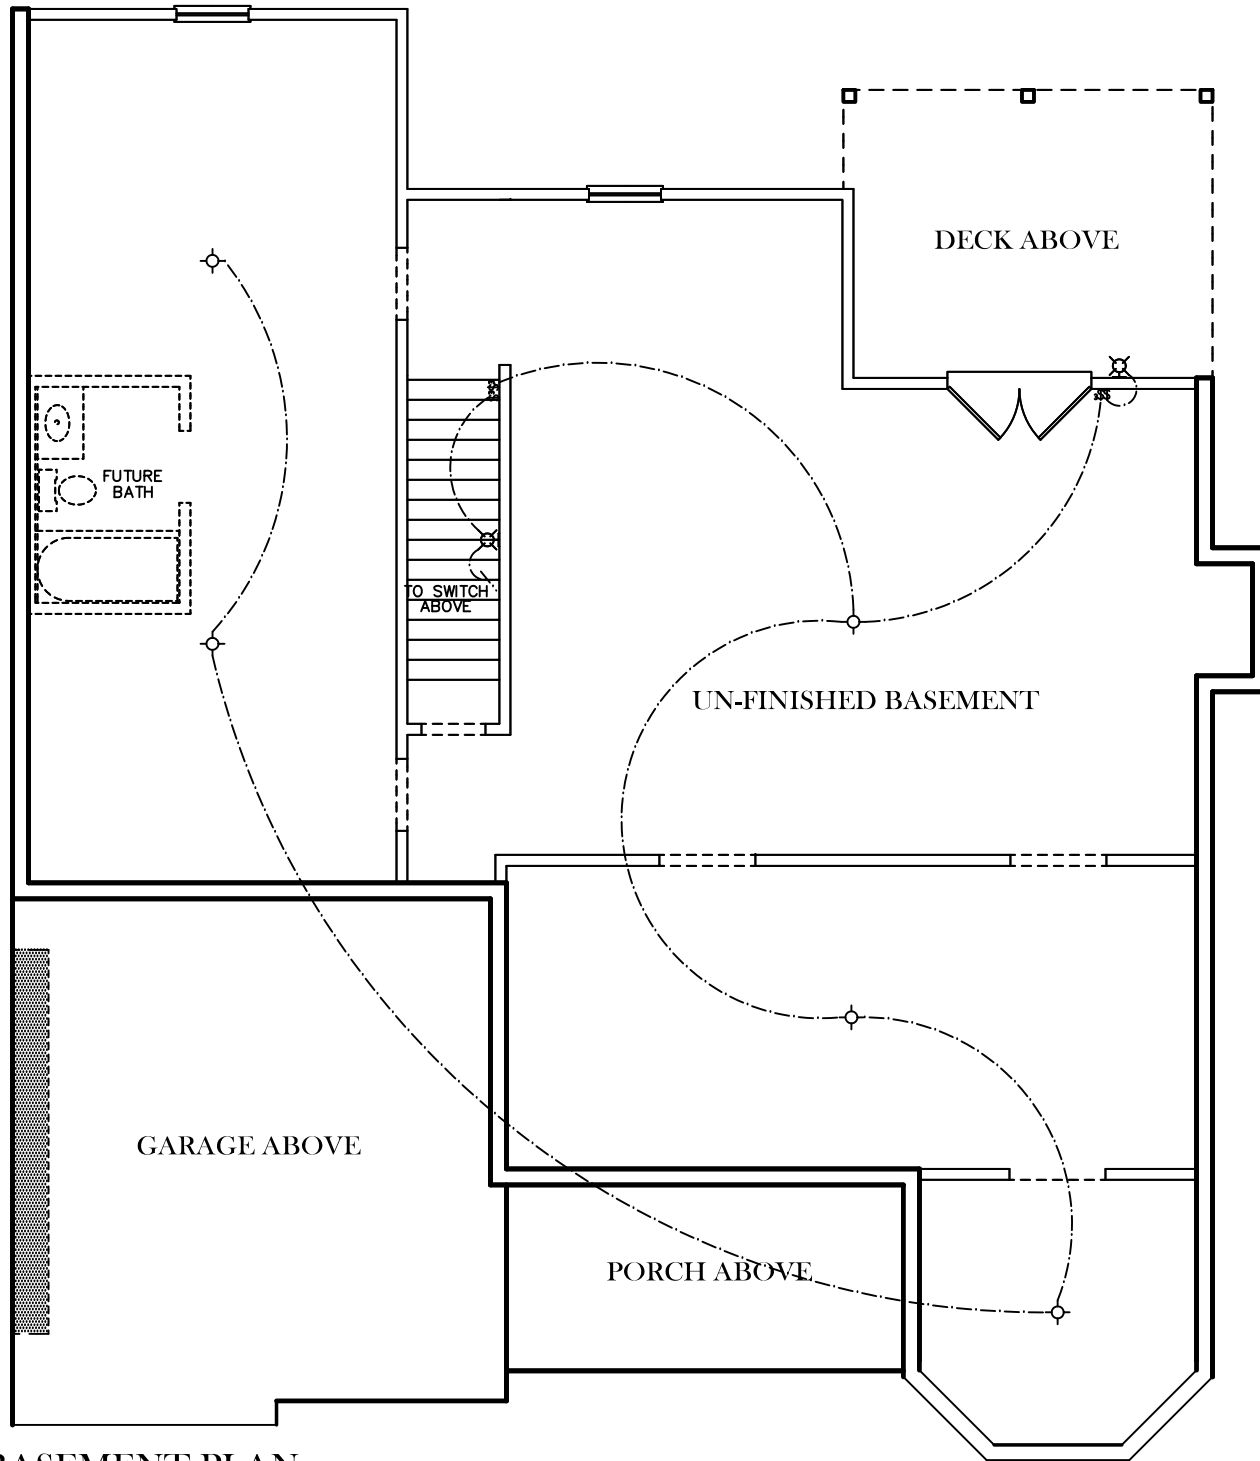

FRONT ELEVATION

SQUARE FOOTAGES
1ST FL- 1,981
SECOND FL- 101
TOTAL SQ. FT.- 2,082

ELECTRICAL LEGEND	
	CEILING LIGHT FIXTURE
	WALL LIGHT FIXTURE
	RECESSED LIGHT FIXTURE
	WATER PROOF RECESSED LIGHT FIXTURE
	FLOOD LIGHT FIXTURE
	DUPLEX OUTLET
	DUPLEX OUTLET 42" A.F.F.
	220 VOLT OUTLET
	DUPLEX CEILING OUTLET
	DUPLEX FLOOR OUTLET
	SWITCHED DUPLEX OUTLET
	TELEPHONE
	TELEVISION
	SWITCH
	3-WAY SWITCH
	EXHAUST FAN
	EXHAUST FAN/LIGHT

BASEMENT PLAN

ELECTRICAL LEGEND	
	CEILING LIGHT FIXTURE
	WALL LIGHT FIXTURE
	RECESSED LIGHT FIXTURE
	WATER PROOF RECESSED LIGHT FIXTURE
	FLOOD LIGHT FIXTURE
	DUPLEX OUTLET
	DUPLEX OUTLET 42" A.F.F.
	220 VOLT OUTLET
	DUPLEX CEILING OUTLET
	DUPLEX FLOOR OUTLET
	SWITCHED DUPLEX OUTLET
	TELEPHONE
	TELEVISION
	SWITCH
	3-WAY SWITCH
	EXHAUST FAN
	EXHAUST FAN/LIGHT

FIRST FLOOR PLAN

ELECTRICAL LEGEND	
	CEILING LIGHT FIXTURE
	WALL LIGHT FIXTURE
	RECESSED LIGHT FIXTURE
	WATER PROOF RECESSED LIGHT FIXTURE
	FLOOD LIGHT FIXTURE
	DUPLEX OUTLET
	DUPLEX OUTLET 42" A.F.F.
	220 VOLT OUTLET
	DUPLEX CEILING OUTLET
	DUPLEX FLOOR OUTLET
	SWITCHED DUPLEX OUTLET
	TELEPHONE
	TELEVISION
	SWITCH
	3-WAY SWITCH
	EXHAUST FAN
	EXHAUST FAN/LIGHT

SECOND FLOOR PLAN