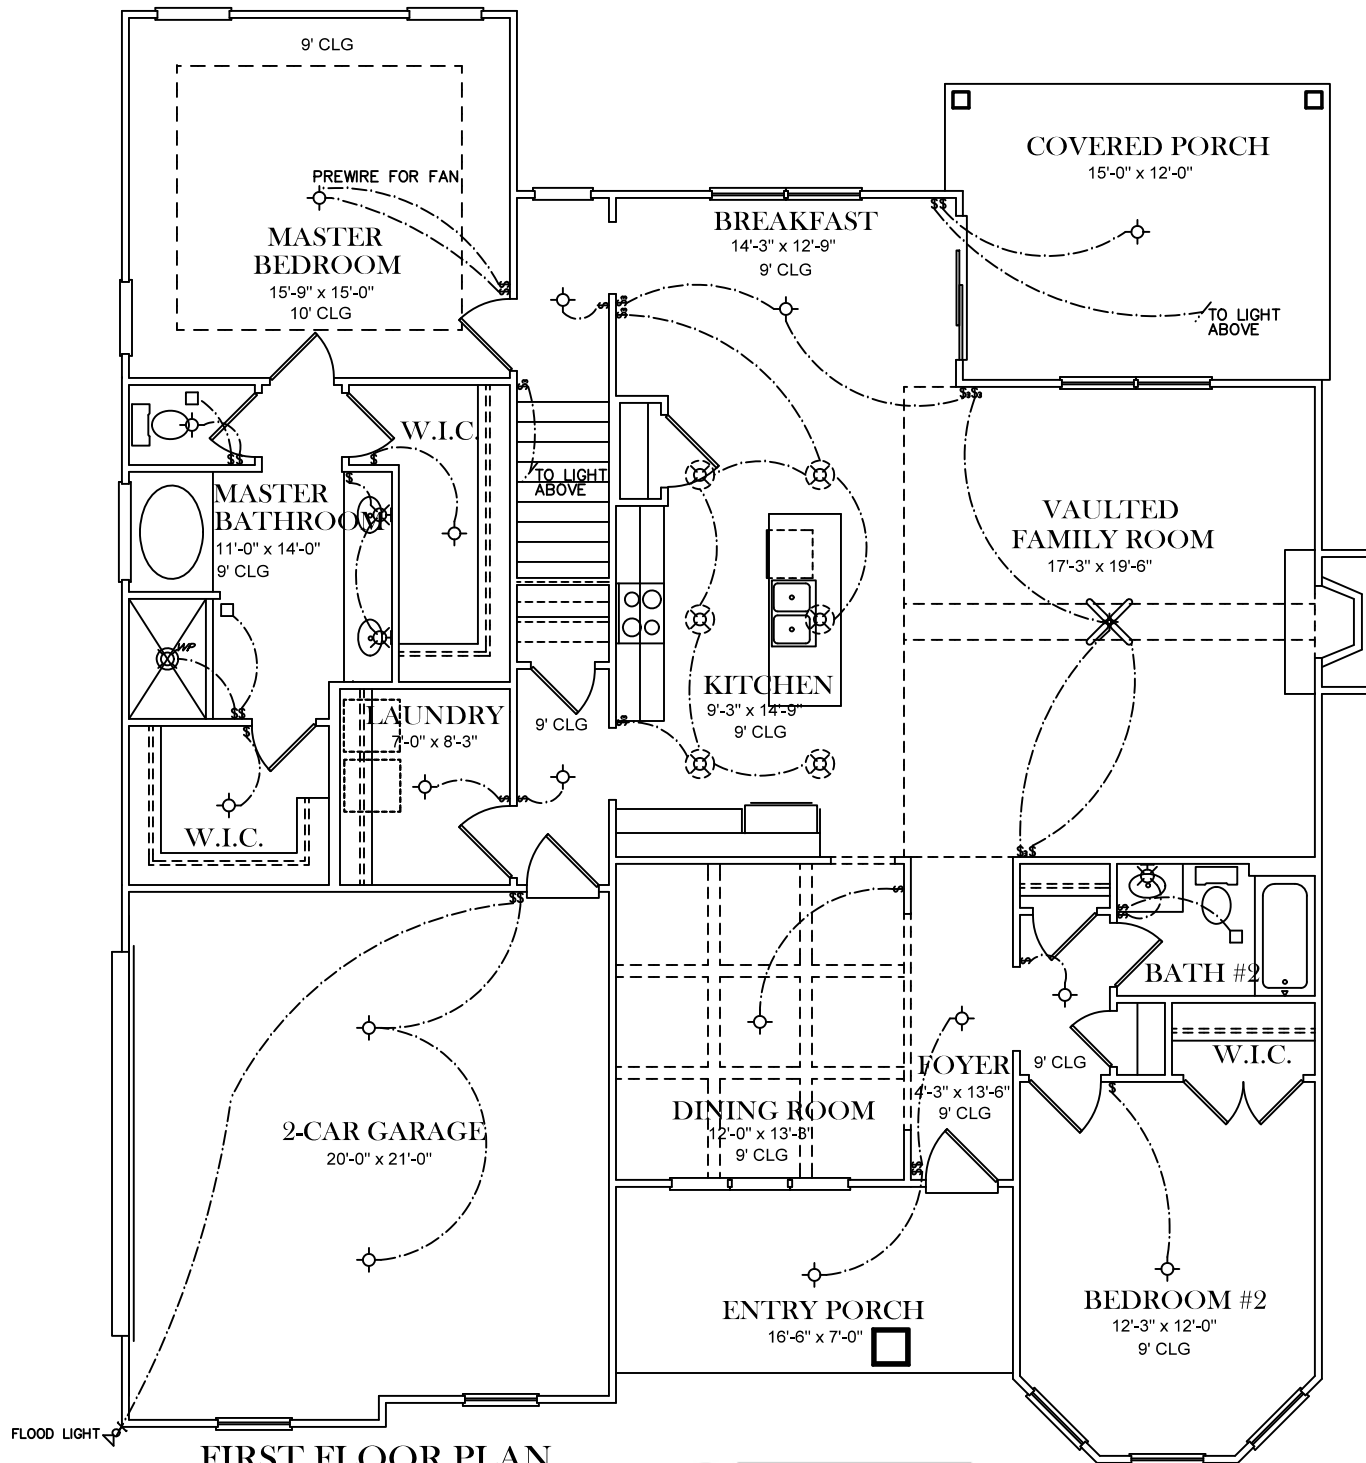

FRONT ELEVATION

SQUARE FOOTAGES
1ST FL- 1,981
SECOND FL- 101
TOTAL SQ. FT.- 2,082

ELECTRICAL LEGEND	
	CEILING LIGHT FIXTURE
	WALL LIGHT FIXTURE
	RECESSED LIGHT FIXTURE
	WATER PROOF RECESSED LIGHT FIXTURE
	FLOOD LIGHT FIXTURE
	DUPLEX OUTLET
	DUPLEX OUTLET 42" A.F.F.
	220 VOLT OUTLET
	DUPLEX CEILING OUTLET
	DUPLEX FLOOR OUTLET
	SWITCHED DUPLEX OUTLET
	TELEPHONE
	TELEVISION
	SWITCH
	3-WAY SWITCH
	EXHAUST FAN
	EXHAUST FAN/LIGHT

BASEMENT PLAN

ELECTRICAL LEGEND	
	CEILING LIGHT FIXTURE
	WALL LIGHT FIXTURE
	RECESSED LIGHT FIXTURE
	WATER PROOF RECESSED LIGHT FIXTURE
	FLOOD LIGHT FIXTURE
	DUPLEX OUTLET
	DUPLEX OUTLET 42" A.F.F.
	220 VOLT OUTLET
	DUPLEX CEILING OUTLET
	DUPLEX FLOOR OUTLET
	SWITCHED DUPLEX OUTLET
	TELEPHONE
	TELEVISION
	SWITCH
	3-WAY SWITCH
	EXHAUST FAN
	EXHAUST FAN/LIGHT

FIRST FLOOR PLAN

ELECTRICAL LEGEND	
	CEILING LIGHT FIXTURE
	WALL LIGHT FIXTURE
	RECESSED LIGHT FIXTURE
	WATER PROOF RECESSED LIGHT FIXTURE
	FLOOD LIGHT FIXTURE
	DUPLEX OUTLET
	DUPLEX OUTLET 42" A.F.F.
	220 VOLT OUTLET
	DUPLEX CEILING OUTLET
	DUPLEX FLOOR OUTLET
	SWITCHED DUPLEX OUTLET
	TELEPHONE
	TELEVISION
	SWITCH
	3-WAY SWITCH
	EXHAUST FAN
	EXHAUST FAN/LIGHT

SECOND FLOOR PLAN