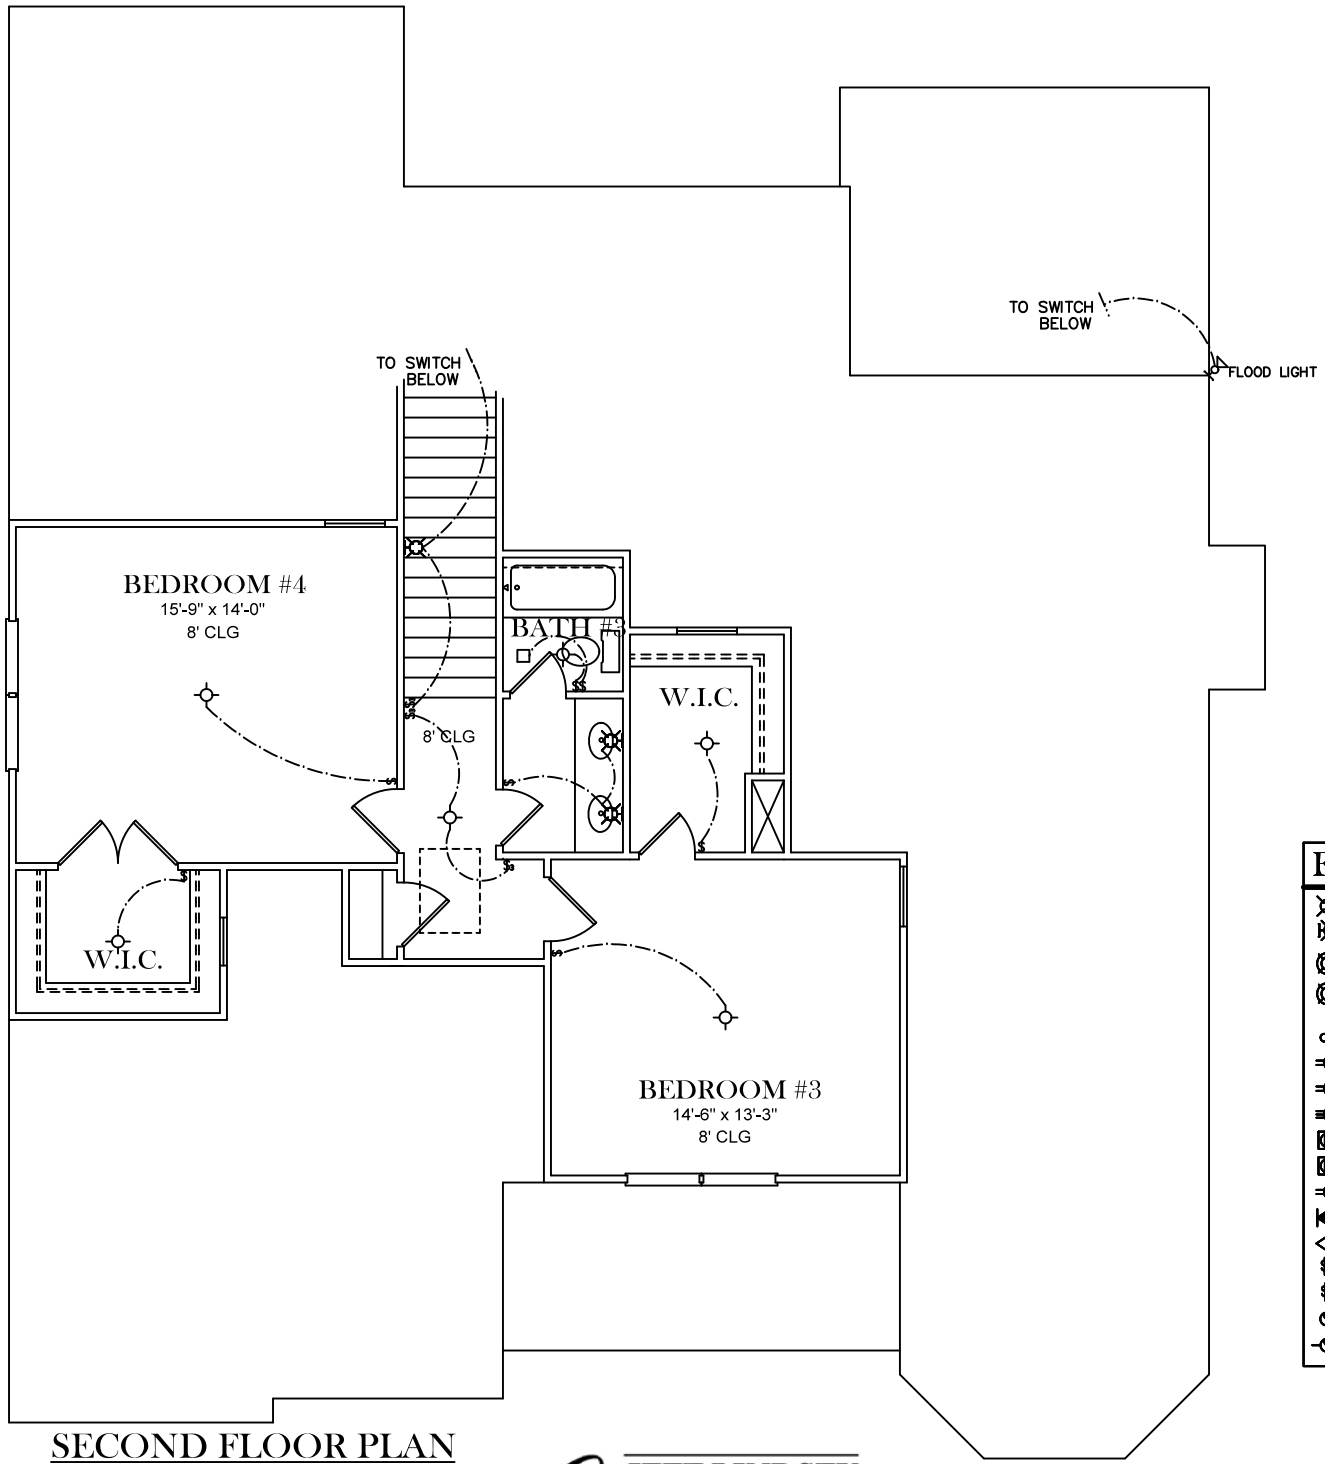

FRONT ELEVATION

SQUARE FOOTAGES
1ST FL- 1,981
SECOND FL- 101
TOTAL SQ. FT.- 2,082

ELECTRICAL LEGEND	
	CEILING LIGHT FIXTURE
	WALL LIGHT FIXTURE
	RECESSED LIGHT FIXTURE
	WATER PROOF RECESSED LIGHT FIXTURE
	FLOOD LIGHT FIXTURE
	DUPLEX OUTLET
	DUPLEX OUTLET 42" A.F.F.
	220 VOLT OUTLET
	DUPLEX CEILING OUTLET
	DUPLEX FLOOR OUTLET
	SWITCHED DUPLEX OUTLET
	TELEPHONE
	TELEVISION
	SWITCH
	3-WAY SWITCH
	EXHAUST FAN
	EXHAUST FAN/LIGHT

BASEMENT PLAN

ELECTRICAL LEGEND	
	CEILING LIGHT FIXTURE
	WALL LIGHT FIXTURE
	RECESSED LIGHT FIXTURE
	WATER PROOF RECESSED LIGHT FIXTURE
	FLOOD LIGHT FIXTURE
	DUPLEX OUTLET
	DUPLEX OUTLET 42" A.F.F.
	220 VOLT OUTLET
	DUPLEX CEILING OUTLET
	DUPLEX FLOOR OUTLET
	SWITCHED DUPLEX OUTLET
	TELEPHONE
	TELEVISION
	SWITCH
	3-WAY SWITCH
	EXHAUST FAN
	EXHAUST FAN/LIGHT

FIRST FLOOR PLAN

ELECTRICAL LEGEND	
	CEILING LIGHT FIXTURE
	WALL LIGHT FIXTURE
	RECESSED LIGHT FIXTURE
	WATER PROOF RECESSED LIGHT FIXTURE
	FLOOD LIGHT FIXTURE
	DUPLEX OUTLET
	DUPLEX OUTLET 42" A.F.F.
	220 VOLT OUTLET
	DUPLEX CEILING OUTLET
	DUPLEX FLOOR OUTLET
	SWITCHED DUPLEX OUTLET
	TELEPHONE
	TELEVISION
	SWITCH
	3-WAY SWITCH
	EXHAUST FAN
	EXHAUST FAN/LIGHT

SECOND FLOOR PLAN