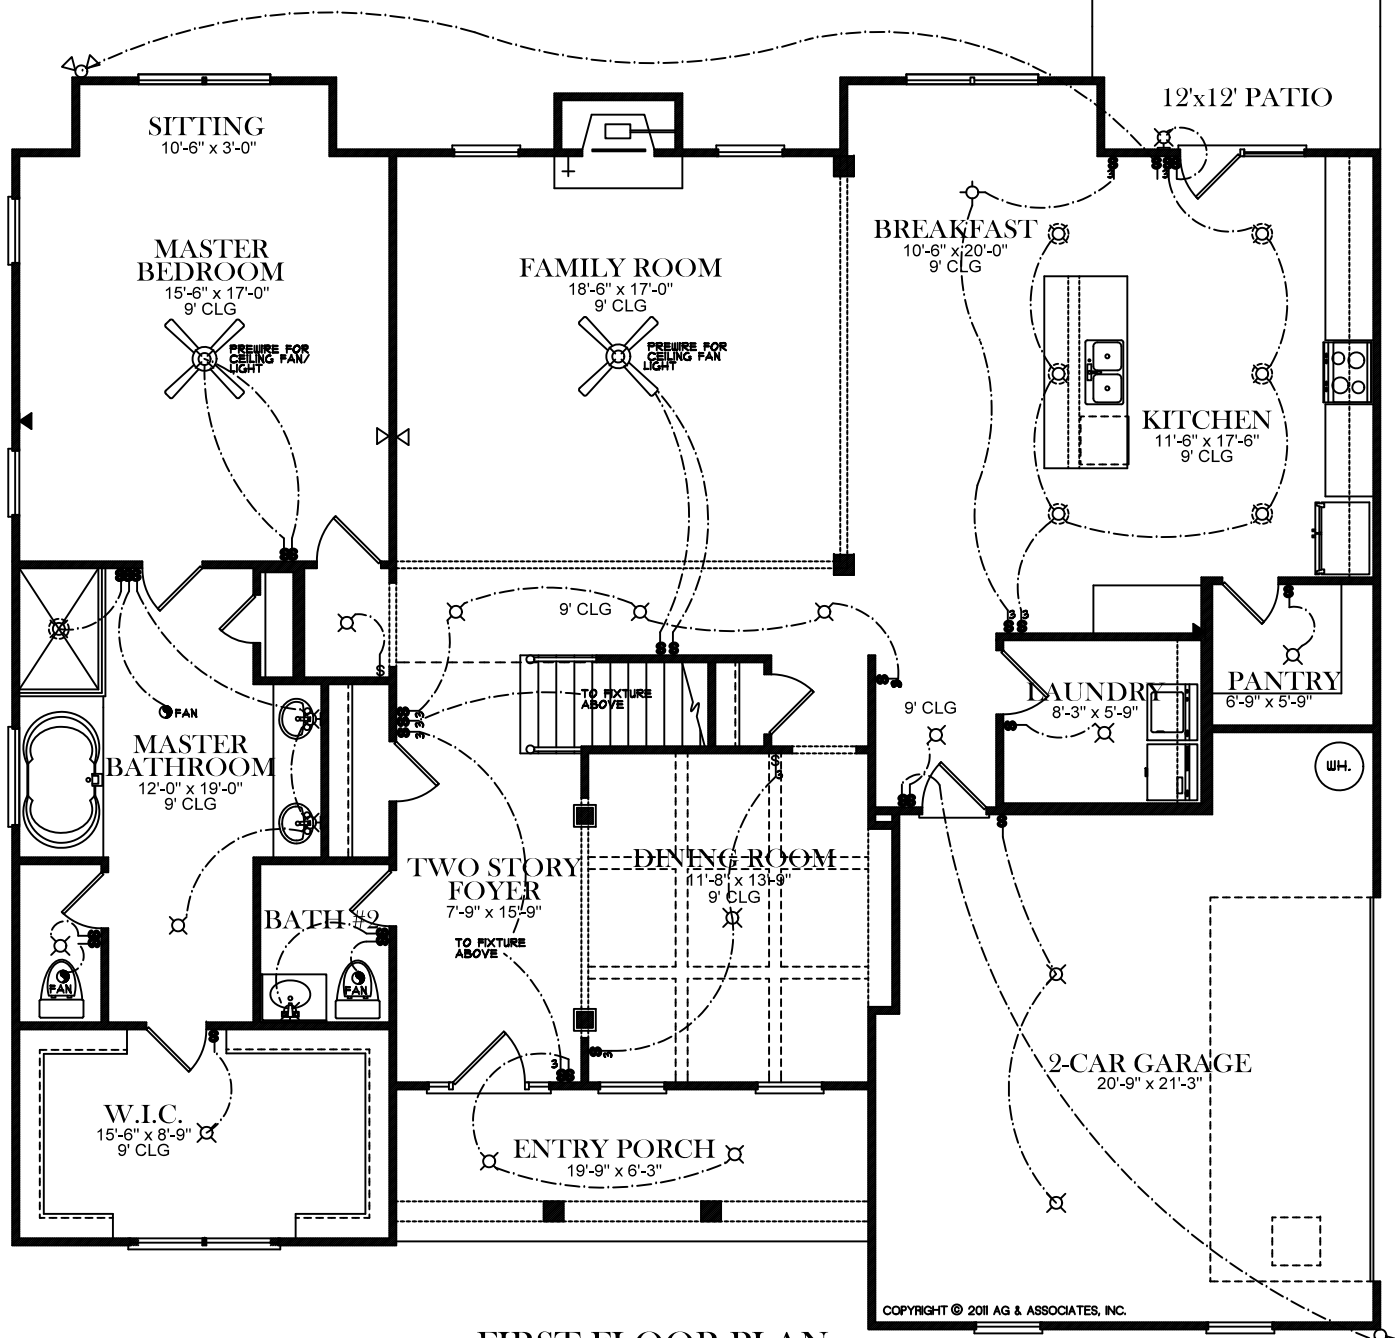

DORMER TO BE BRICK ON 3
AND 4 SIDED BRICK VERSIONS

COPYRIGHT © 2011 AG & ASSOCIATES, INC.

FRONT ELEVATION

ELECTRICAL LEGEND

-  CEILING LIGHT FIXTURE
-  WALL LIGHT FIXTURE
-  RECESSED LIGHT FIXTURE
-  WATER PROOF RECESSED LIGHT FIXTURE
-  FLOOD LIGHT FIXTURE
-  CEILING FAN
-  DUPLEX FLOOR OUTLET
-  TELEPHONE
-  TELEVISION
-  SWITCH
-  3-WAY SWITCH
-  EXHAUST FAN
-  EXHAUST FAN/LIGHT

BASEMENT FLOOR PLAN

ELECTRICAL LEGEND

-  CEILING LIGHT FIXTURE
-  WALL LIGHT FIXTURE
-  RECESSED LIGHT FIXTURE
-  WATER PROOF RECESSED LIGHT FIXTURE
-  FLOOD LIGHT FIXTURE
-  CEILING FAN
-  DUPLEX FLOOR OUTLET
-  TELEPHONE
-  TELEVISION
-  SWITCH
-  3-WAY SWITCH
-  EXHAUST FAN
-  EXHAUST FAN/LIGHT

FIRST FLOOR PLAN

ELECTRICAL LEGEND

-  CEILING LIGHT FIXTURE
-  WALL LIGHT FIXTURE
-  RECESSED LIGHT FIXTURE
-  WATER PROOF RECESSED LIGHT FIXTURE
-  FLOOD LIGHT FIXTURE
-  CEILING FAN
-  DUPLEX FLOOR OUTLET
-  TELEPHONE
-  TELEVISION
-  SWITCH
-  3-WAY SWITCH
-  EXHAUST FAN
-  EXHAUST FAN/LIGHT

COPYRIGHT © 2011 AG & ASSOCIATES, INC.

SECOND FLOOR PLAN