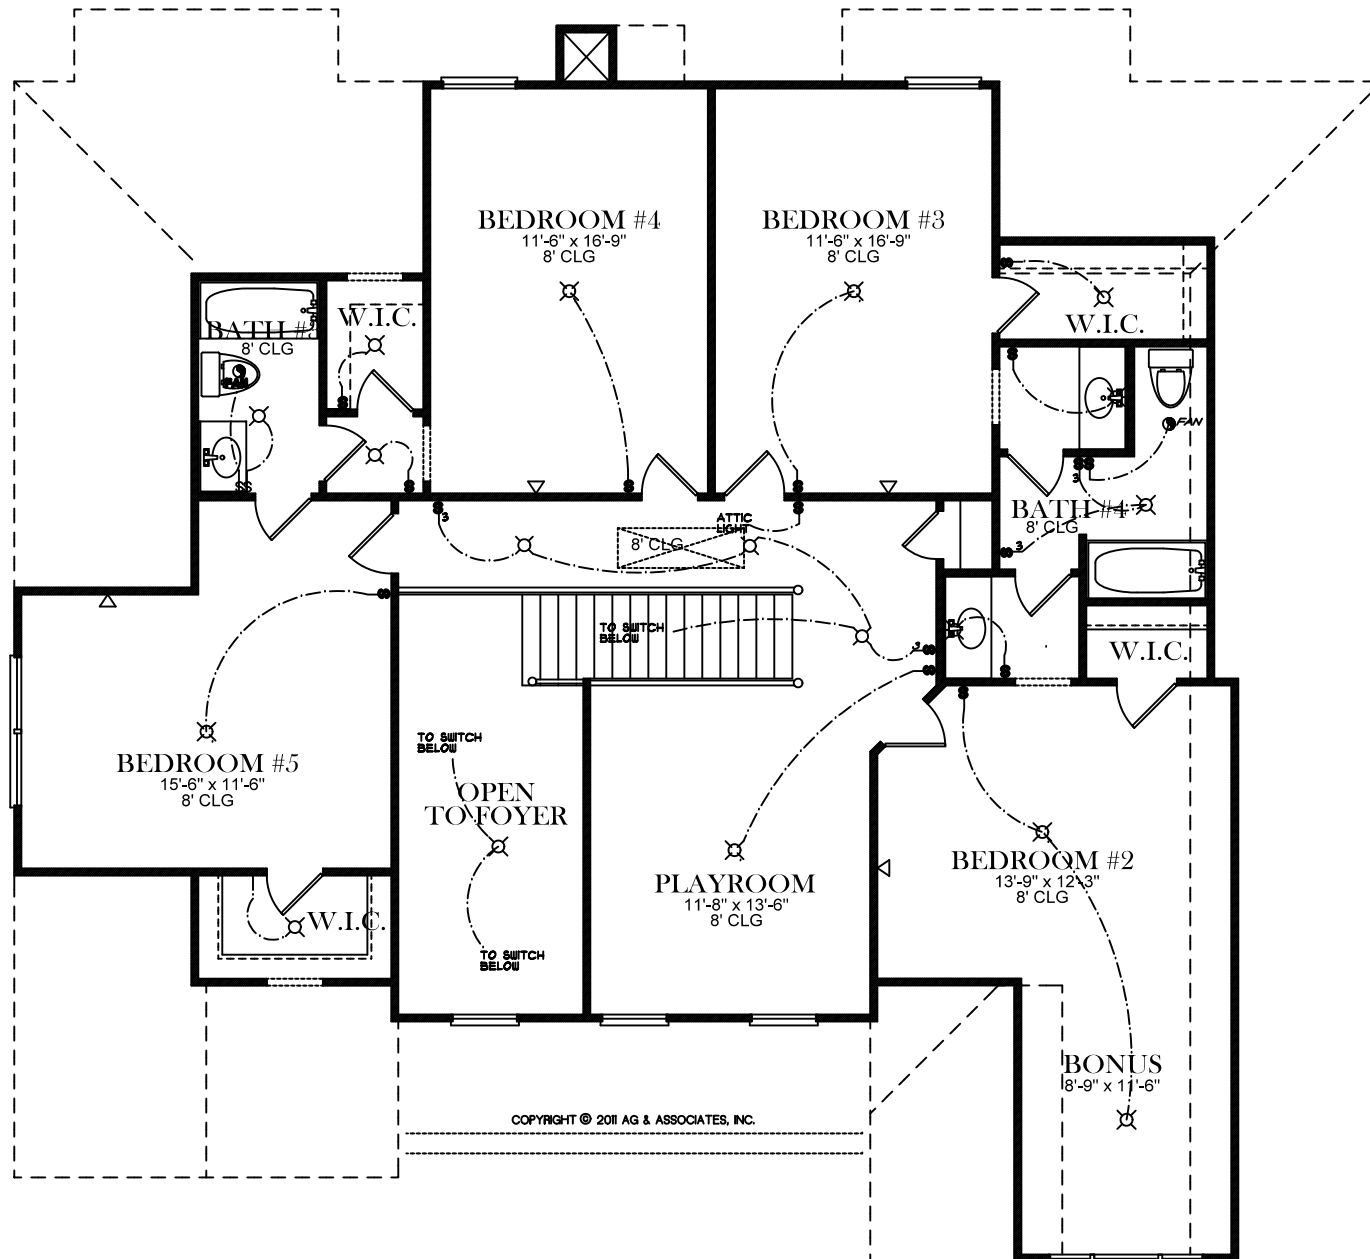

DORMER TO BE BRICK ON 3
AND 4 SIDED BRICK VERSIONS

COPYRIGHT © 2011 AG & ASSOCIATES, INC.

FRONT ELEVATION

ELECTRICAL LEGEND

-  CEILING LIGHT FIXTURE
-  WALL LIGHT FIXTURE
-  RECESSED LIGHT FIXTURE
-  WATER PROOF RECESSED LIGHT FIXTURE
-  FLOOD LIGHT FIXTURE
-  CEILING FAN
-  DUPLEX FLOOR OUTLET
-  TELEPHONE
-  TELEVISION
-  SWITCH
-  3-WAY SWITCH
-  EXHAUST FAN
-  EXHAUST FAN/LIGHT

BASEMENT FLOOR PLAN

ELECTRICAL LEGEND

-  CEILING LIGHT FIXTURE
-  WALL LIGHT FIXTURE
-  RECESSED LIGHT FIXTURE
-  WATER PROOF RECESSED LIGHT FIXTURE
-  FLOOD LIGHT FIXTURE
-  CEILING FAN
-  DUPLEX FLOOR OUTLET
-  TELEPHONE
-  TELEVISION
-  SWITCH
-  3-WAY SWITCH
-  EXHAUST FAN
-  EXHAUST FAN/LIGHT

FIRST FLOOR PLAN

ELECTRICAL LEGEND

-  CEILING LIGHT FIXTURE
-  WALL LIGHT FIXTURE
-  RECESSED LIGHT FIXTURE
-  WATER PROOF RECESSED LIGHT FIXTURE
-  FLOOD LIGHT FIXTURE
-  CEILING FAN
-  DUPLEX FLOOR OUTLET
-  TELEPHONE
-  TELEVISION
-  SWITCH
-  3-WAY SWITCH
-  EXHAUST FAN
-  EXHAUST FAN/LIGHT