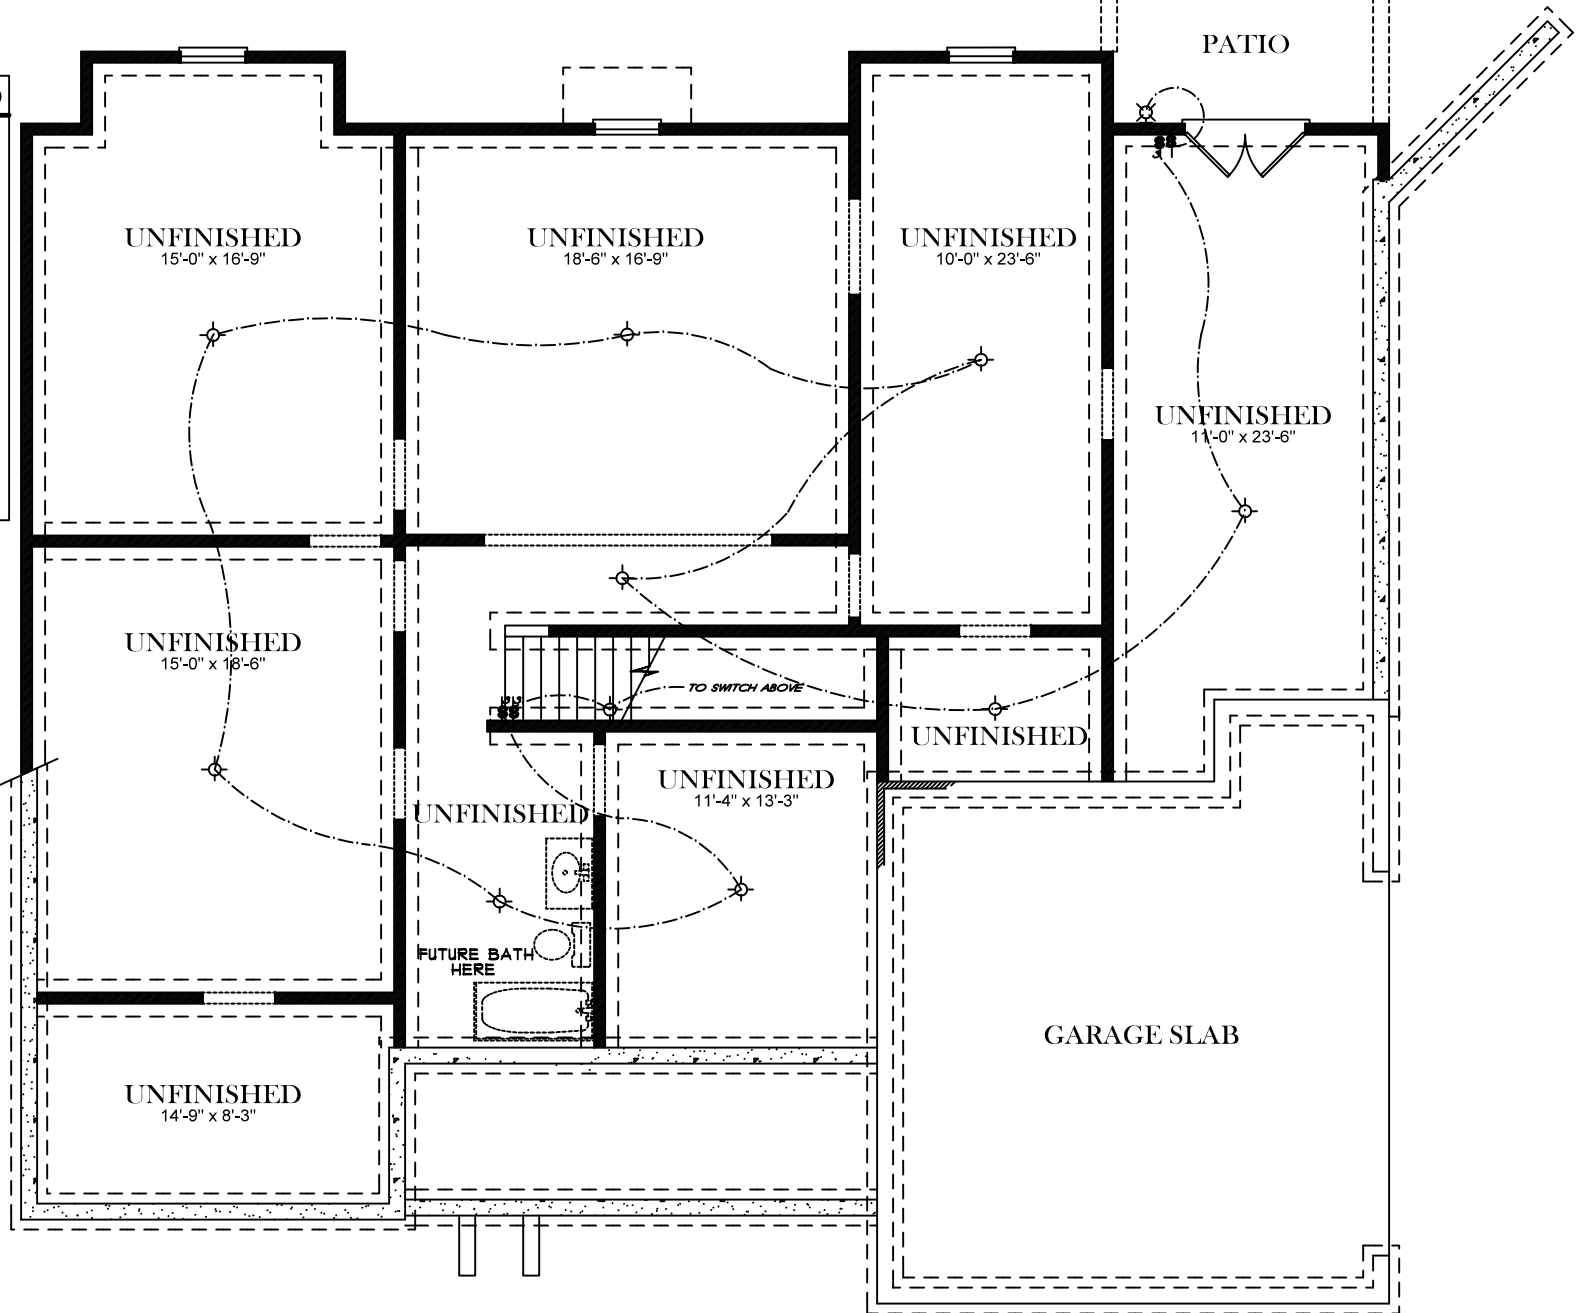

DORMER TO BE BRICK ON 3
AND 4 SIDED BRICK VERSIONS

COPYRIGHT © 2011 AG & ASSOCIATES, INC.

FRONT ELEVATION

ELECTRICAL LEGEND

-  CEILING LIGHT FIXTURE
-  WALL LIGHT FIXTURE
-  RECESSED LIGHT FIXTURE
-  WATER PROOF RECESSED LIGHT FIXTURE
-  FLOOD LIGHT FIXTURE
-  CEILING FAN
-  DUPLEX FLOOR OUTLET
-  TELEPHONE
-  TELEVISION
-  SWITCH
-  3-WAY SWITCH
-  EXHAUST FAN
-  EXHAUST FAN/LIGHT

BASEMENT FLOOR PLAN

ELECTRICAL LEGEND

-  CEILING LIGHT FIXTURE
-  WALL LIGHT FIXTURE
-  RECESSED LIGHT FIXTURE
-  WATER PROOF RECESSED LIGHT FIXTURE
-  FLOOD LIGHT FIXTURE
-  CEILING FAN
-  DUPLEX FLOOR OUTLET
-  TELEPHONE
-  TELEVISION
-  SWITCH
-  3-WAY SWITCH
-  EXHAUST FAN
-  EXHAUST FAN/LIGHT

FIRST FLOOR PLAN

ELECTRICAL LEGEND

-  CEILING LIGHT FIXTURE
-  WALL LIGHT FIXTURE
-  RECESSED LIGHT FIXTURE
-  WATER PROOF RECESSED LIGHT FIXTURE
-  FLOOD LIGHT FIXTURE
-  CEILING FAN
-  DUPLEX FLOOR OUTLET
-  TELEPHONE
-  TELEVISION
-  SWITCH
-  3-WAY SWITCH
-  EXHAUST FAN
-  EXHAUST FAN/LIGHT