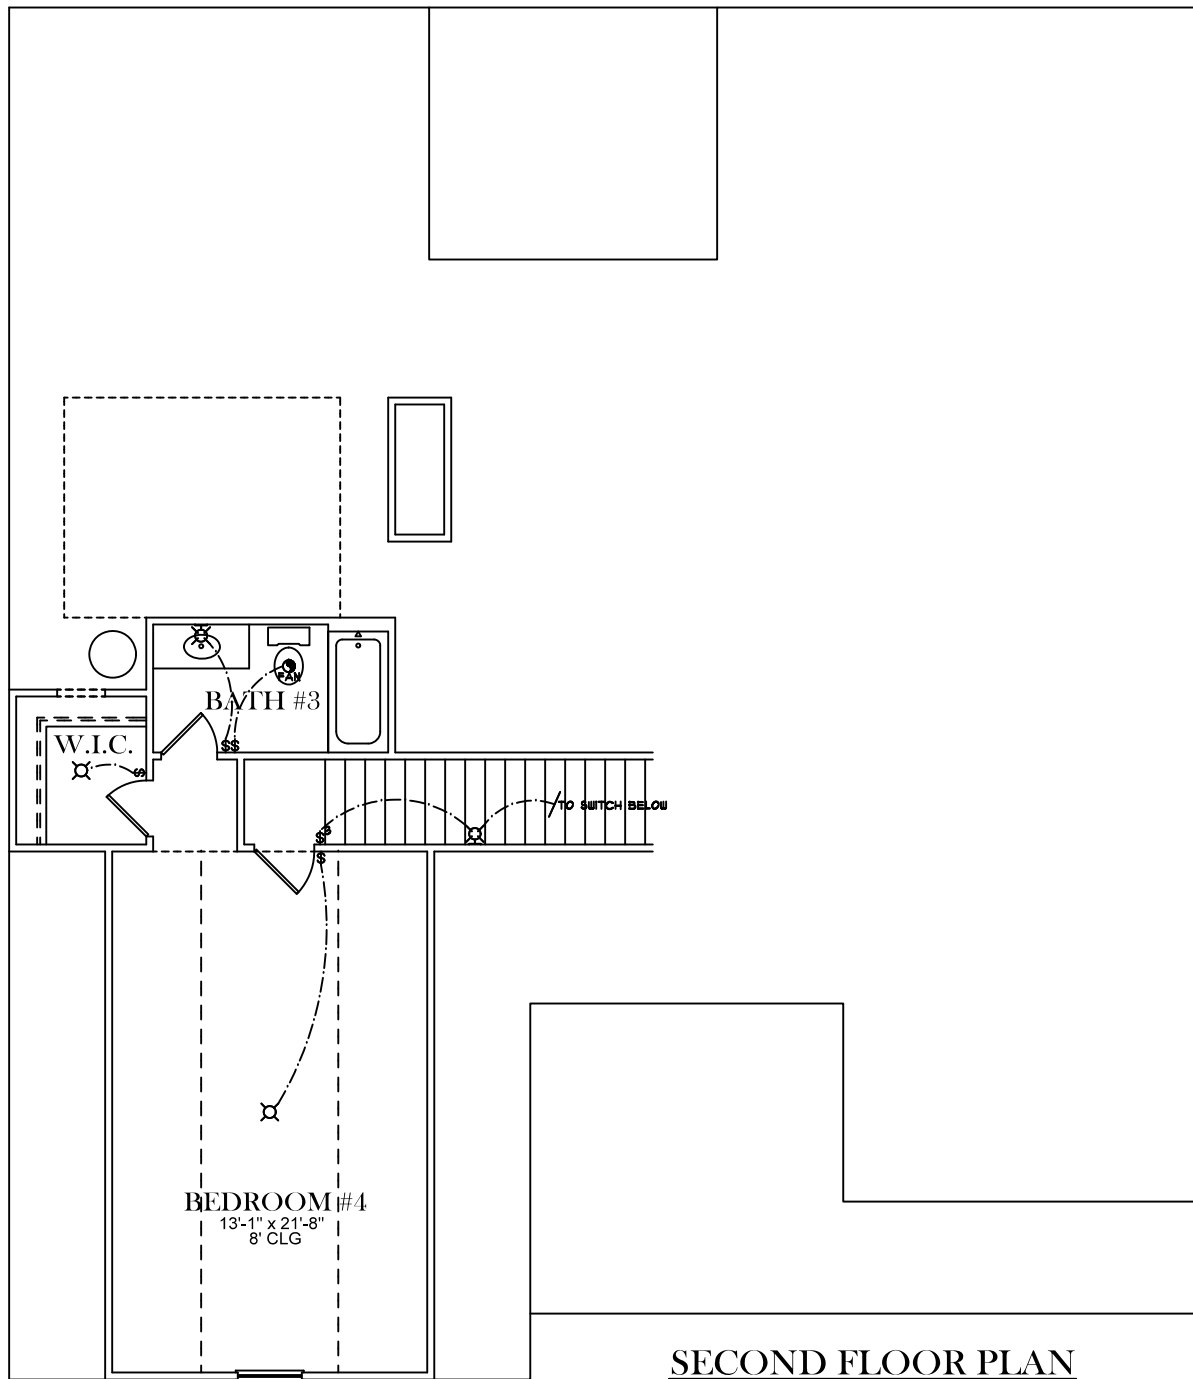

FRONT ELEVATION

SQUARE FOOTAGES
FIRST FLOOR- 1903
SECOND FLOOR- 431
TOTAL- 2334

ELECTRICAL LEGEND	
	CEILING LIGHT FIXTURE
	WALL LIGHT FIXTURE
	RECESSED LIGHT FIXTURE
	WATER PROOF RECESSED LIGHT FIXTURE
	FLOOD LIGHT FIXTURE
	CEILING FAN
	DUPLEX FLOOR OUTLET
	TELEPHONE
	TELEVISION
	SWITCH
	3-WAY SWITCH
	EXHAUST FAN
	EXHAUST FAN/LIGHT

**FIRST FLOOR PLAN**

SECOND FLOOR PLAN

ELECTRICAL LEGEND	
	CEILING LIGHT FIXTURE
	WALL LIGHT FIXTURE
	RECESSED LIGHT FIXTURE
	WATER PROOF RECESSED LIGHT FIXTURE
	FLOOD LIGHT FIXTURE
	CEILING FAN
	DUPLEX FLOOR OUTLET
	TELEPHONE
	TELEVISION
	SWITCH
	3-WAY SWITCH
	EXHAUST FAN
	EXHAUST FAN/LIGHT