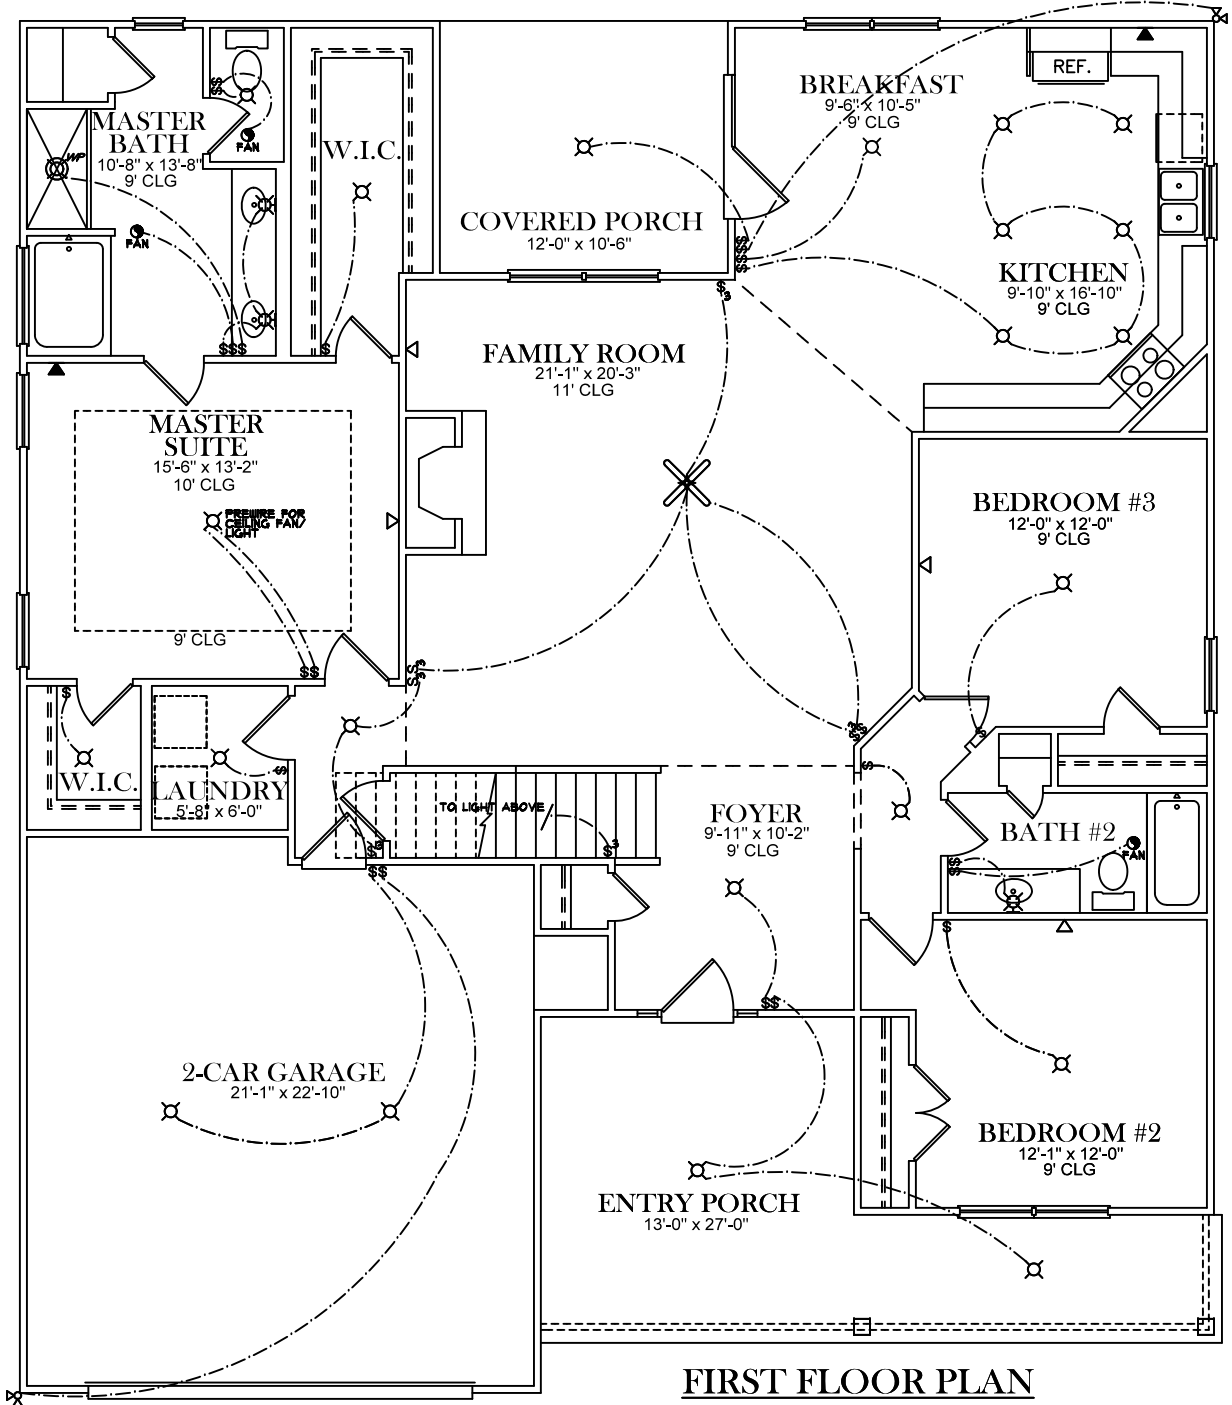

FRONT ELEVATION

SQUARE FOOTAGES
FIRST FLOOR- 1903
SECOND FLOOR- 431
TOTAL- 2334

ELECTRICAL LEGEND	
	CEILING LIGHT FIXTURE
	WALL LIGHT FIXTURE
	RECESSED LIGHT FIXTURE
	WATER PROOF RECESSED LIGHT FIXTURE
	FLOOD LIGHT FIXTURE
	CEILING FAN
	DUPLEX FLOOR OUTLET
	TELEPHONE
	TELEVISION
	SWITCH
	3-WAY SWITCH
	EXHAUST FAN
	EXHAUST FAN/LIGHT

**FIRST FLOOR PLAN**

SECOND FLOOR PLAN

ELECTRICAL LEGEND	
	CEILING LIGHT FIXTURE
	WALL LIGHT FIXTURE
	RECESSED LIGHT FIXTURE
	WATER PROOF RECESSED LIGHT FIXTURE
	FLOOD LIGHT FIXTURE
	CEILING FAN
	DUPLEX FLOOR OUTLET
	TELEPHONE
	TELEVISION
	SWITCH
	3-WAY SWITCH
	EXHAUST FAN
	EXHAUST FAN/LIGHT