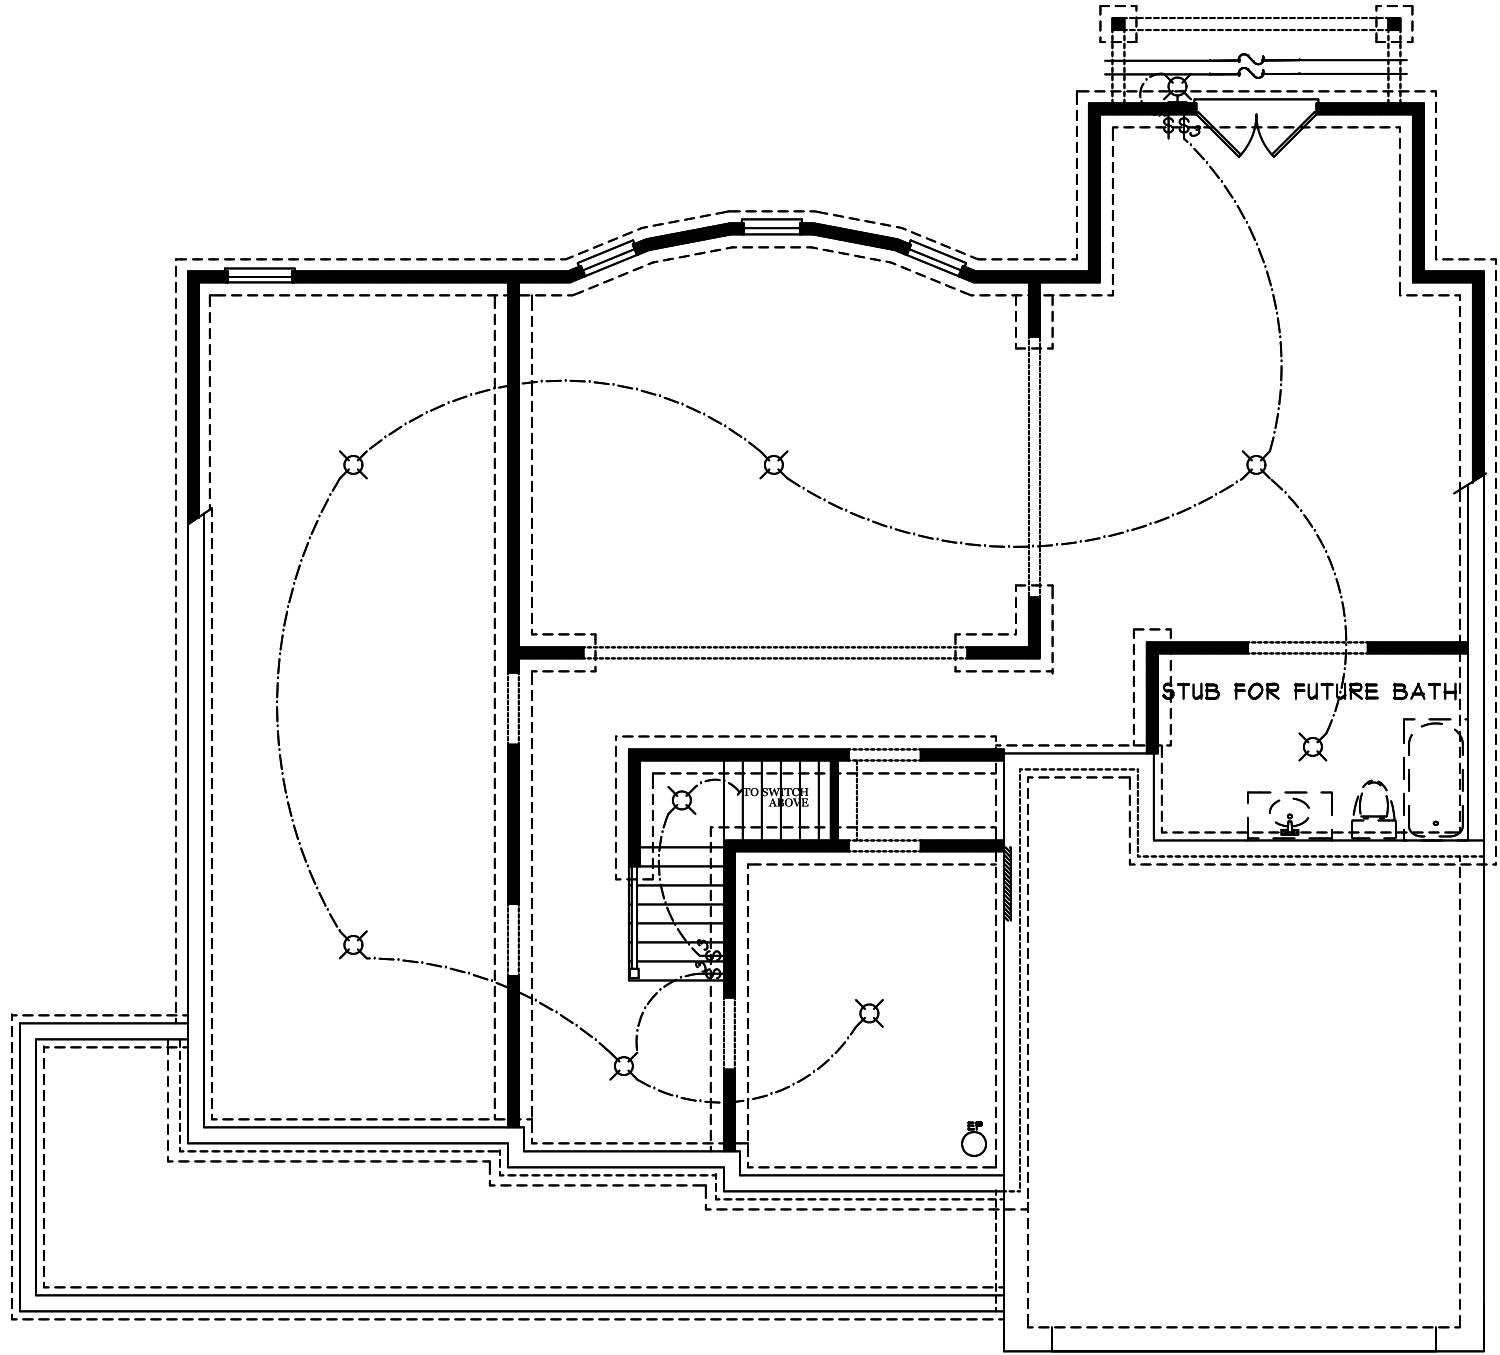

**FRONT ELEVATION**

SQUARE FOOTAGES	
1ST FL-	1,853
SECOND FL-	1,605
TOTAL SQ. FT.-	3,458

**MILLWOOD B FE**

ELECTRICAL LEGEND	
	CEILING LIGHT FIXTURE
	WALL LIGHT FIXTURE
	RECESSED LIGHT FIXTURE
	WATER PROOF RECESSED LIGHT FIXTURE
	FLOOD LIGHT FIXTURE
	DUPLEX OUTLET
	DUPLEX OUTLET 42" A.F.F.
	220 VOLT OUTLET
	DUPLEX CEILING OUTLET
	DUPLEX FLOOR OUTLET
	SWITCHED DUPLEX OUTLET
	TELEPHONE
	TELEVISION
	SWITCH
	3-WAY SWITCH
	EXHAUST FAN
	EXHAUST FAN/LIGHT

**BASEMENT FLOOR PLAN**

COPYRIGHT © 2011 AG & ASSOCIATES, INC.

MILLWOOD B FE

**ELECTRICAL LEGEND**

- ⊗ CEILING LIGHT FIXTURE
- ⊗ WALL LIGHT FIXTURE
- ⊗ RECESSED LIGHT FIXTURE
- ⊗ WATER PROOF RECESSED LIGHT FIXTURE
- ⊗ FLOOD LIGHT FIXTURE
- ⊗ DUPLEX OUTLET
- ⊗ DUPLEX OUTLET 42" A.F.F.
- ⊗ 220 VOLT OUTLET
- ⊗ DUPLEX CEILING OUTLET
- ⊗ DUPLEX FLOOR OUTLET
- ⊗ SWITCHED DUPLEX OUTLET
- ⊗ TELEPHONE
- ⊗ TELEVISION
- ⊗ SWITCH
- ⊗ 3-WAY SWITCH
- ⊗ EXHAUST FAN
- ⊗ EXHAUST FAN/LIGHT