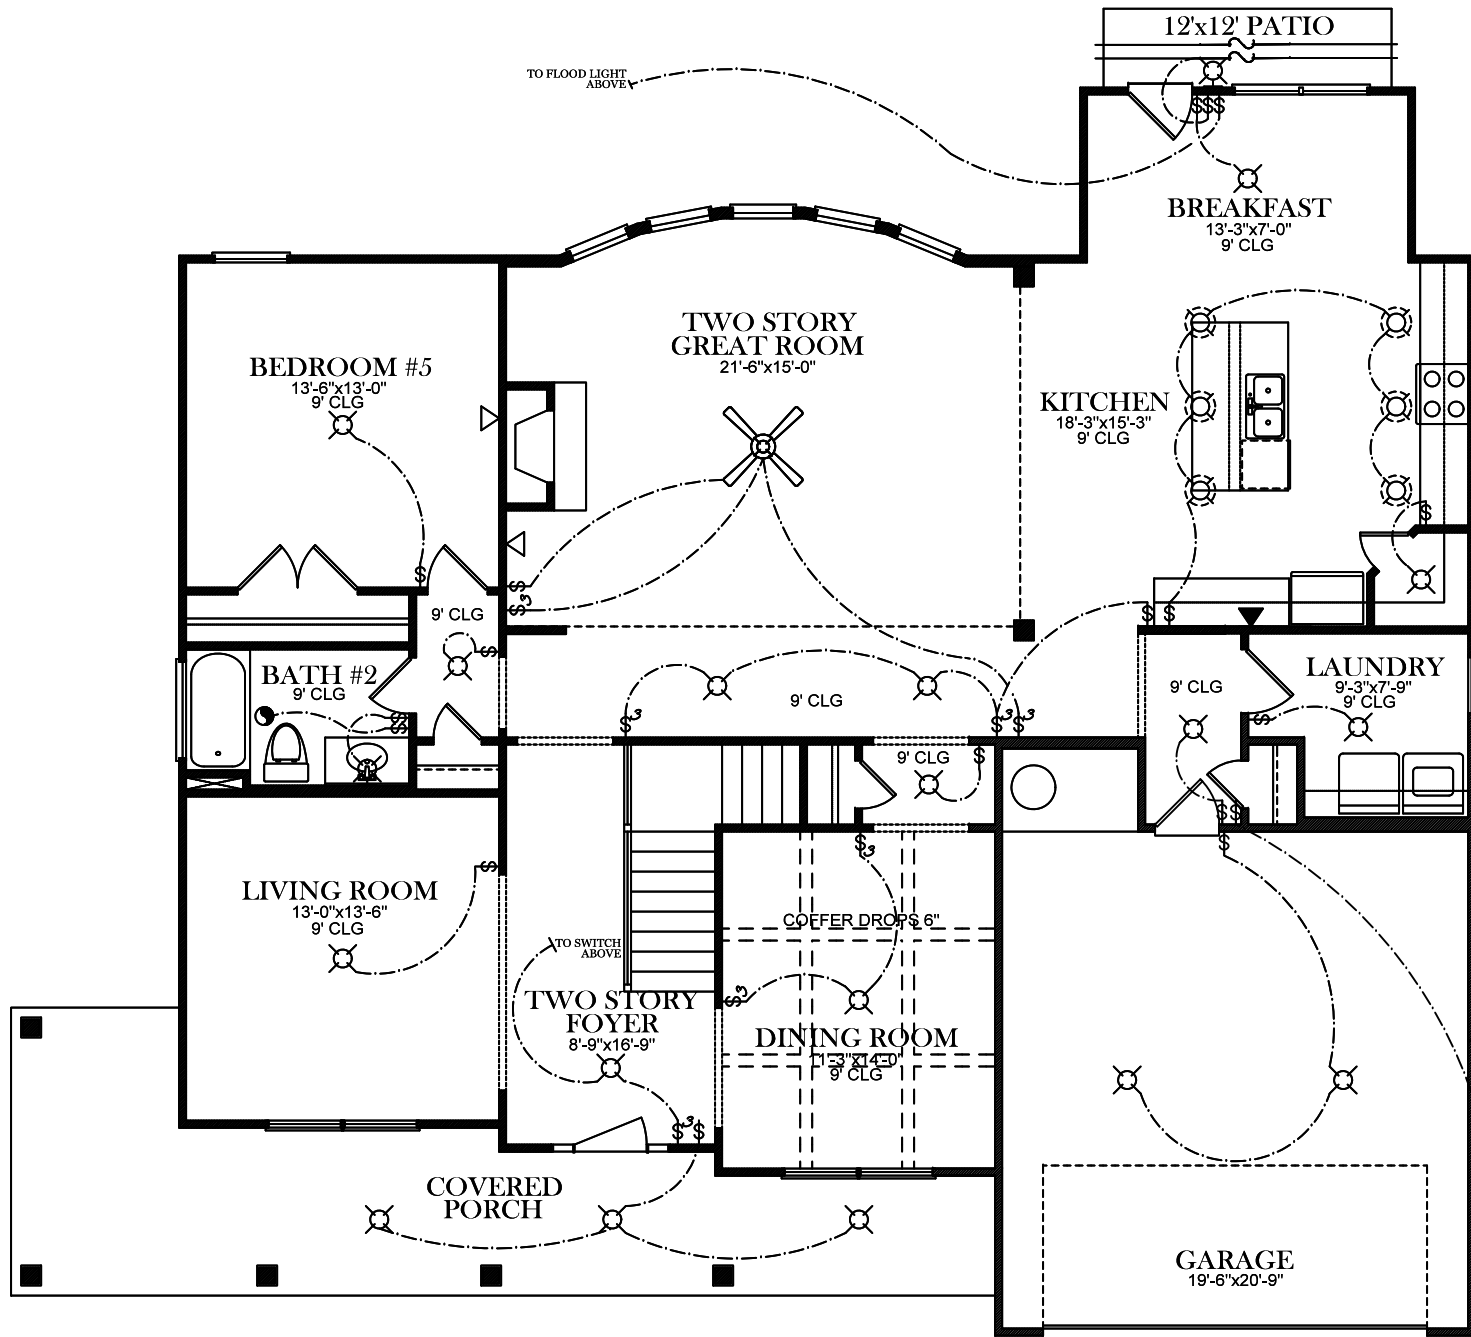

**FRONT ELEVATION**

SQUARE FOOTAGES	
1ST FL-	1,853
SECOND FL-	1,605
TOTAL SQ. FT.-	3,458

**MILLWOOD B FE**

ELECTRICAL LEGEND	
	CEILING LIGHT FIXTURE
	WALL LIGHT FIXTURE
	RECESSED LIGHT FIXTURE
	WATER PROOF RECESSED LIGHT FIXTURE
	FLOOD LIGHT FIXTURE
	DUPLEX OUTLET
	DUPLEX OUTLET 42" A.F.F.
	220 VOLT OUTLET
	DUPLEX CEILING OUTLET
	DUPLEX FLOOR OUTLET
	SWITCHED DUPLEX OUTLET
	TELEPHONE
	TELEVISION
	SWITCH
	3-WAY SWITCH
	EXHAUST FAN
	EXHAUST FAN/LIGHT

**BASEMENT FLOOR PLAN**

COPYRIGHT © 2011 AG & ASSOCIATES, INC.

MILLWOOD B FE

**ELECTRICAL LEGEND**

- ⊗ CEILING LIGHT FIXTURE
- ⊗ WALL LIGHT FIXTURE
- ⊗ RECESSED LIGHT FIXTURE
- ⊗ WATER PROOF RECESSED LIGHT FIXTURE
- ⊗ FLOOD LIGHT FIXTURE
- ⊗ DUPLEX OUTLET
- ⊗ DUPLEX OUTLET 42" A.F.F.
- ⊗ 220 VOLT OUTLET
- ⊗ DUPLEX CEILING OUTLET
- ⊗ DUPLEX FLOOR OUTLET
- ⊗ SWITCHED DUPLEX OUTLET
- ⊗ TELEPHONE
- ⊗ TELEVISION
- ⊗ SWITCH
- ⊗ 3-WAY SWITCH
- ⊗ EXHAUST FAN
- ⊗ EXHAUST FAN/LIGHT