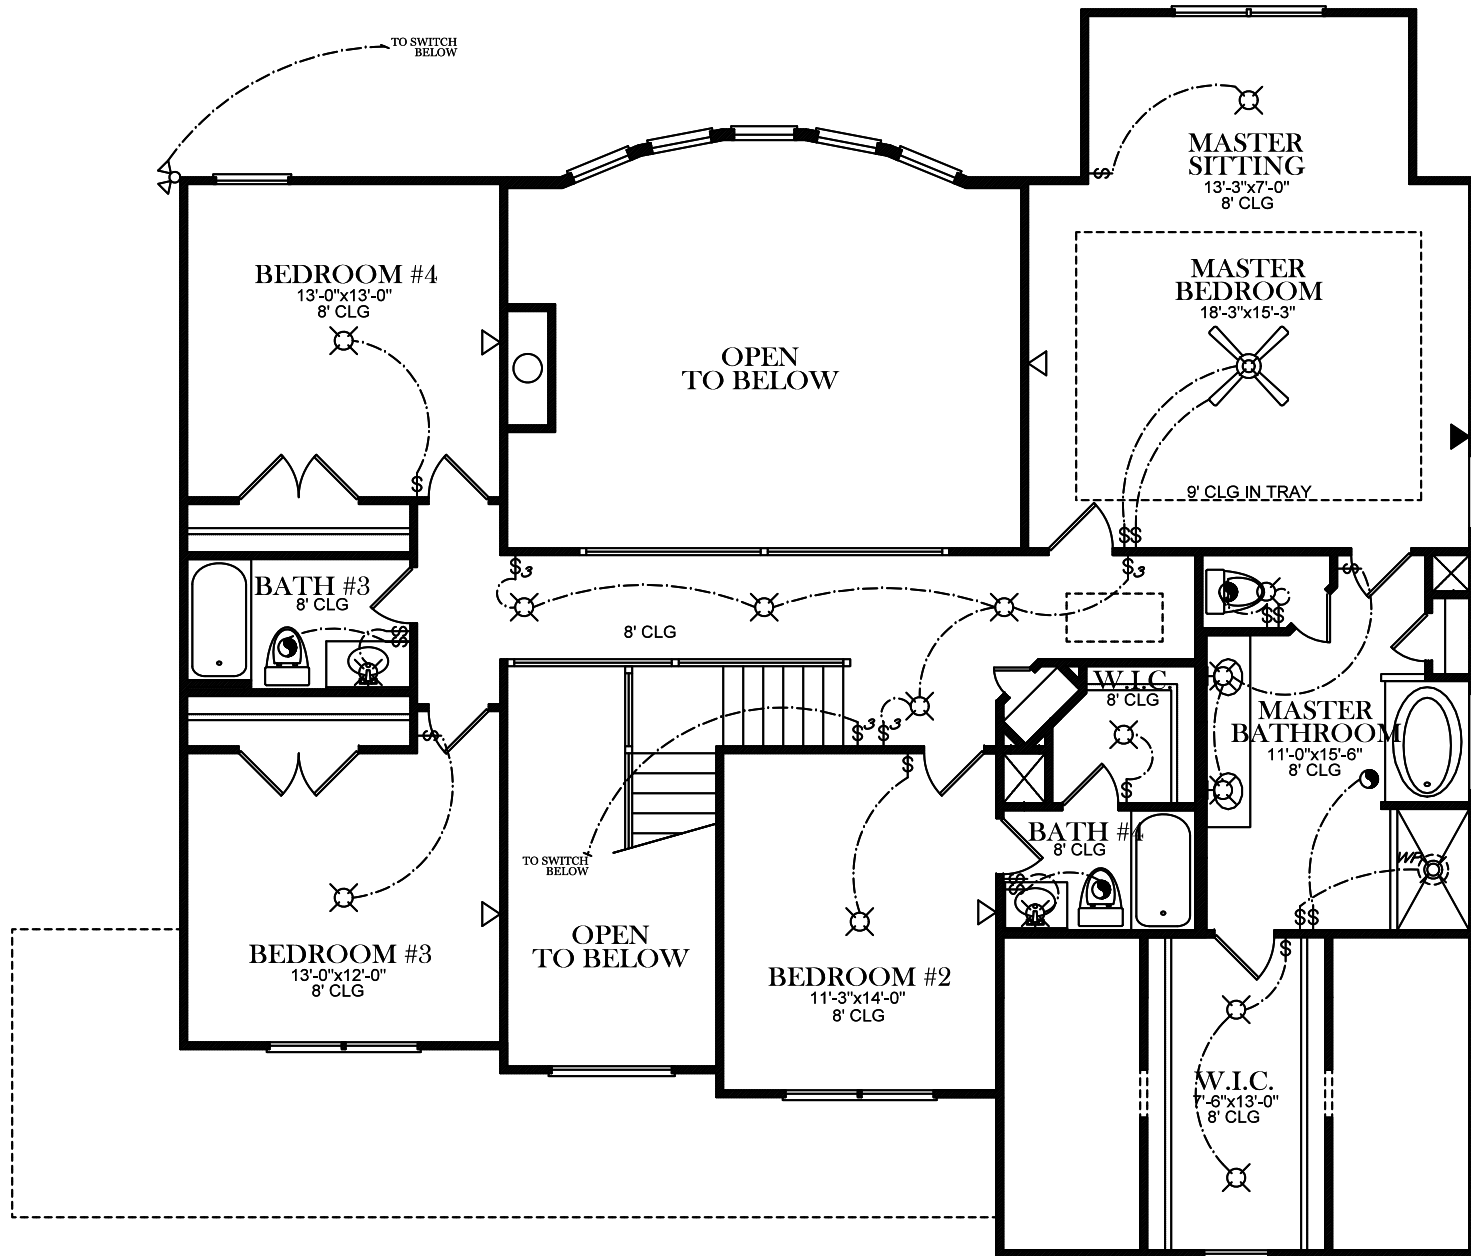

ELECTRICAL LEGEND	
	CEILING LIGHT FIXTURE
	WALL LIGHT FIXTURE
	RECESSED LIGHT FIXTURE
	WATER PROOF RECESSED LIGHT FIXTURE
	FLOOD LIGHT FIXTURE
	DUPLEX OUTLET
	DUPLEX OUTLET 42" A.F.F.
	220 VOLT OUTLET
	DUPLEX CEILING OUTLET
	DUPLEX FLOOR OUTLET
	SWITCHED DUPLEX OUTLET
	TELEPHONE
	TELEVISION
	SWITCH
	3-WAY SWITCH
	EXHAUST FAN
	EXHAUST FAN/LIGHT

SECOND FLOOR PLAN

COPYRIGHT © 2011 AG & ASSOCIATES, INC.

MILLWOOD B FE