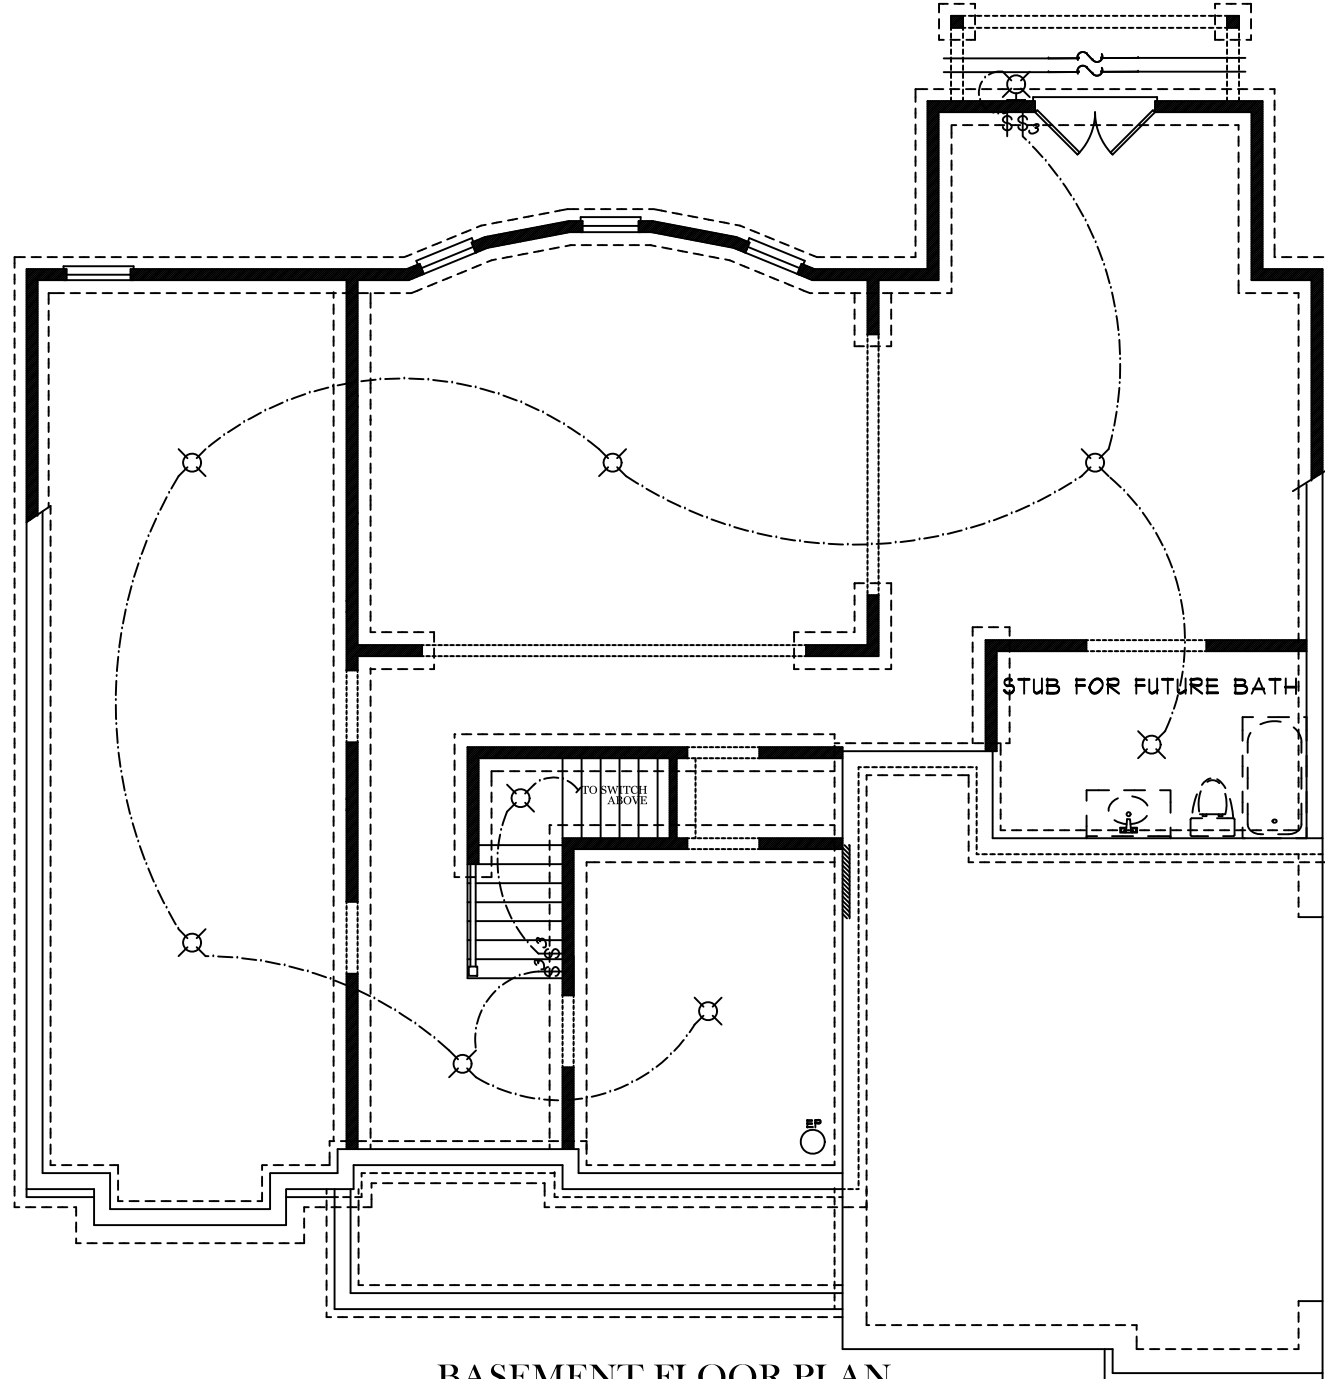

FRONT ELEVATION

SQUARE FOOTAGES	
1ST FL-	1,853
SECOND FL-	1,605
TOTAL SQ. FT.-	3,458

MILLWOOD B SE

BASEMENT FLOOR PLAN

COPYRIGHT © 2011 AG & ASSOCIATES, INC.

ELECTRICAL LEGEND

- ⊗ CEILING LIGHT FIXTURE
- ⊗ WALL LIGHT FIXTURE
- ⊗ RECESSED LIGHT FIXTURE
- ⊗ WATER PROOF RECESSED LIGHT FIXTURE
- ⊗ FLOOD LIGHT FIXTURE
- ⊗ DUPLEX OUTLET
- ⊗ DUPLEX OUTLET 42" A.F.F.
- ⊗ 220 VOLT OUTLET
- ⊗ DUPLEX CEILING OUTLET
- ⊗ DUPLEX FLOOR OUTLET
- ⊗ SWITCHED DUPLEX OUTLET
- ⊗ TELEPHONE
- ⊗ TELEVISION
- ⊗ SWITCH
- ⊗ 3-WAY SWITCH
- ⊗ EXHAUST FAN
- ⊗ EXHAUST FAN/LIGHT

MILLWOOD C SE

ELECTRICAL LEGEND	
	CEILING LIGHT FIXTURE
	WALL LIGHT FIXTURE
	RECESSED LIGHT FIXTURE
	WATER PROOF RECESSED LIGHT FIXTURE
	FLOOD LIGHT FIXTURE
	DUPLEX OUTLET
	DUPLEX OUTLET 42" A.F.F.
	220 VOLT OUTLET
	DUPLEX CEILING OUTLET
	DUPLEX FLOOR OUTLET
	SWITCHED DUPLEX OUTLET
	TELEPHONE
	TELEVISION
	SWITCH
	3-WAY SWITCH
	EXHAUST FAN
	EXHAUST FAN/LIGHT