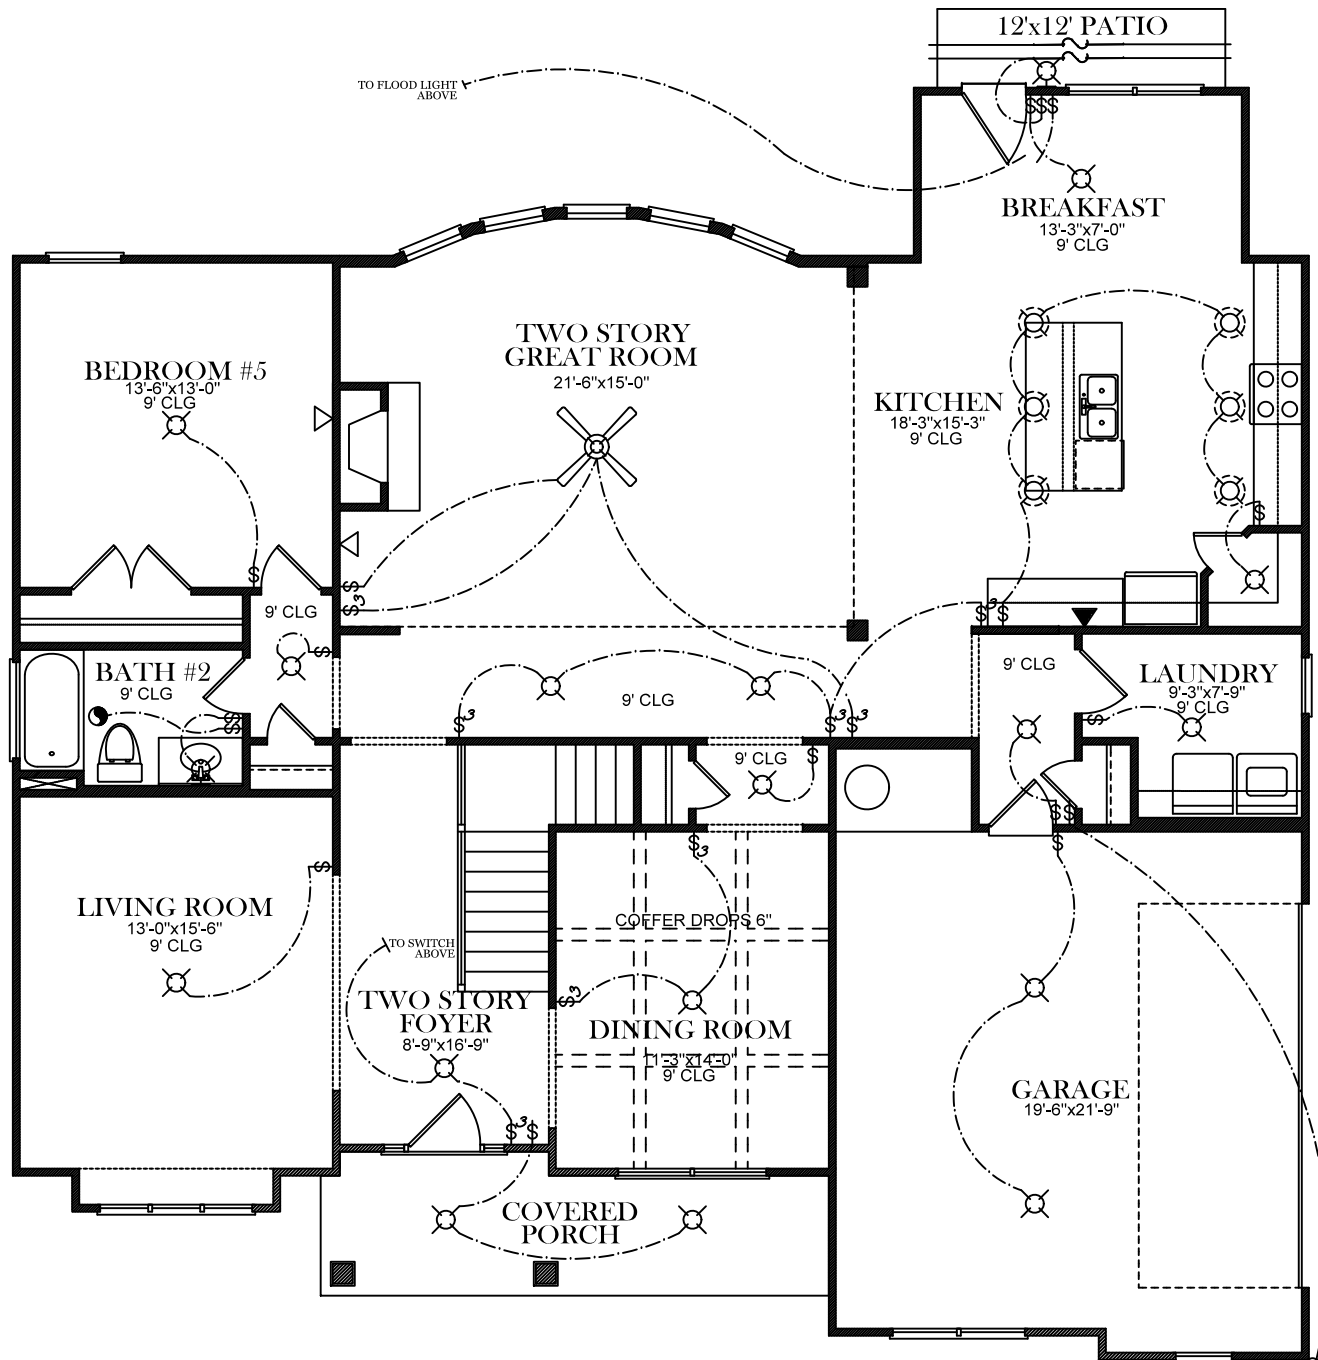

FRONT ELEVATION

SQUARE FOOTAGES	
1ST FL-	1,853
SECOND FL-	1,605
TOTAL SQ. FT.-	3,458

MILLWOOD B SE

BASEMENT FLOOR PLAN

COPYRIGHT © 2011 AG & ASSOCIATES, INC.

ELECTRICAL LEGEND

- ⊗ CEILING LIGHT FIXTURE
- ⊗ WALL LIGHT FIXTURE
- ⊗ RECESSED LIGHT FIXTURE
- ⊗ WATER PROOF RECESSED LIGHT FIXTURE
- ⊗ FLOOD LIGHT FIXTURE
- ⊗ DUPLEX OUTLET
- ⊗ DUPLEX OUTLET 42" A.F.F.
- ⊗ 220 VOLT OUTLET
- ⊗ DUPLEX CEILING OUTLET
- ⊗ DUPLEX FLOOR OUTLET
- ⊗ SWITCHED DUPLEX OUTLET
- ⊗ TELEPHONE
- ⊗ TELEVISION
- ⊗ SWITCH
- ⊗ 3-WAY SWITCH
- ⊗ EXHAUST FAN
- ⊗ EXHAUST FAN/LIGHT

MILLWOOD C SE

ELECTRICAL LEGEND	
	CEILING LIGHT FIXTURE
	WALL LIGHT FIXTURE
	RECESSED LIGHT FIXTURE
	WATER PROOF RECESSED LIGHT FIXTURE
	FLOOD LIGHT FIXTURE
	DUPLEX OUTLET
	DUPLEX OUTLET 42" A.F.F.
	220 VOLT OUTLET
	DUPLEX CEILING OUTLET
	DUPLEX FLOOR OUTLET
	SWITCHED DUPLEX OUTLET
	TELEPHONE
	TELEVISION
	SWITCH
	3-WAY SWITCH
	EXHAUST FAN
	EXHAUST FAN/LIGHT