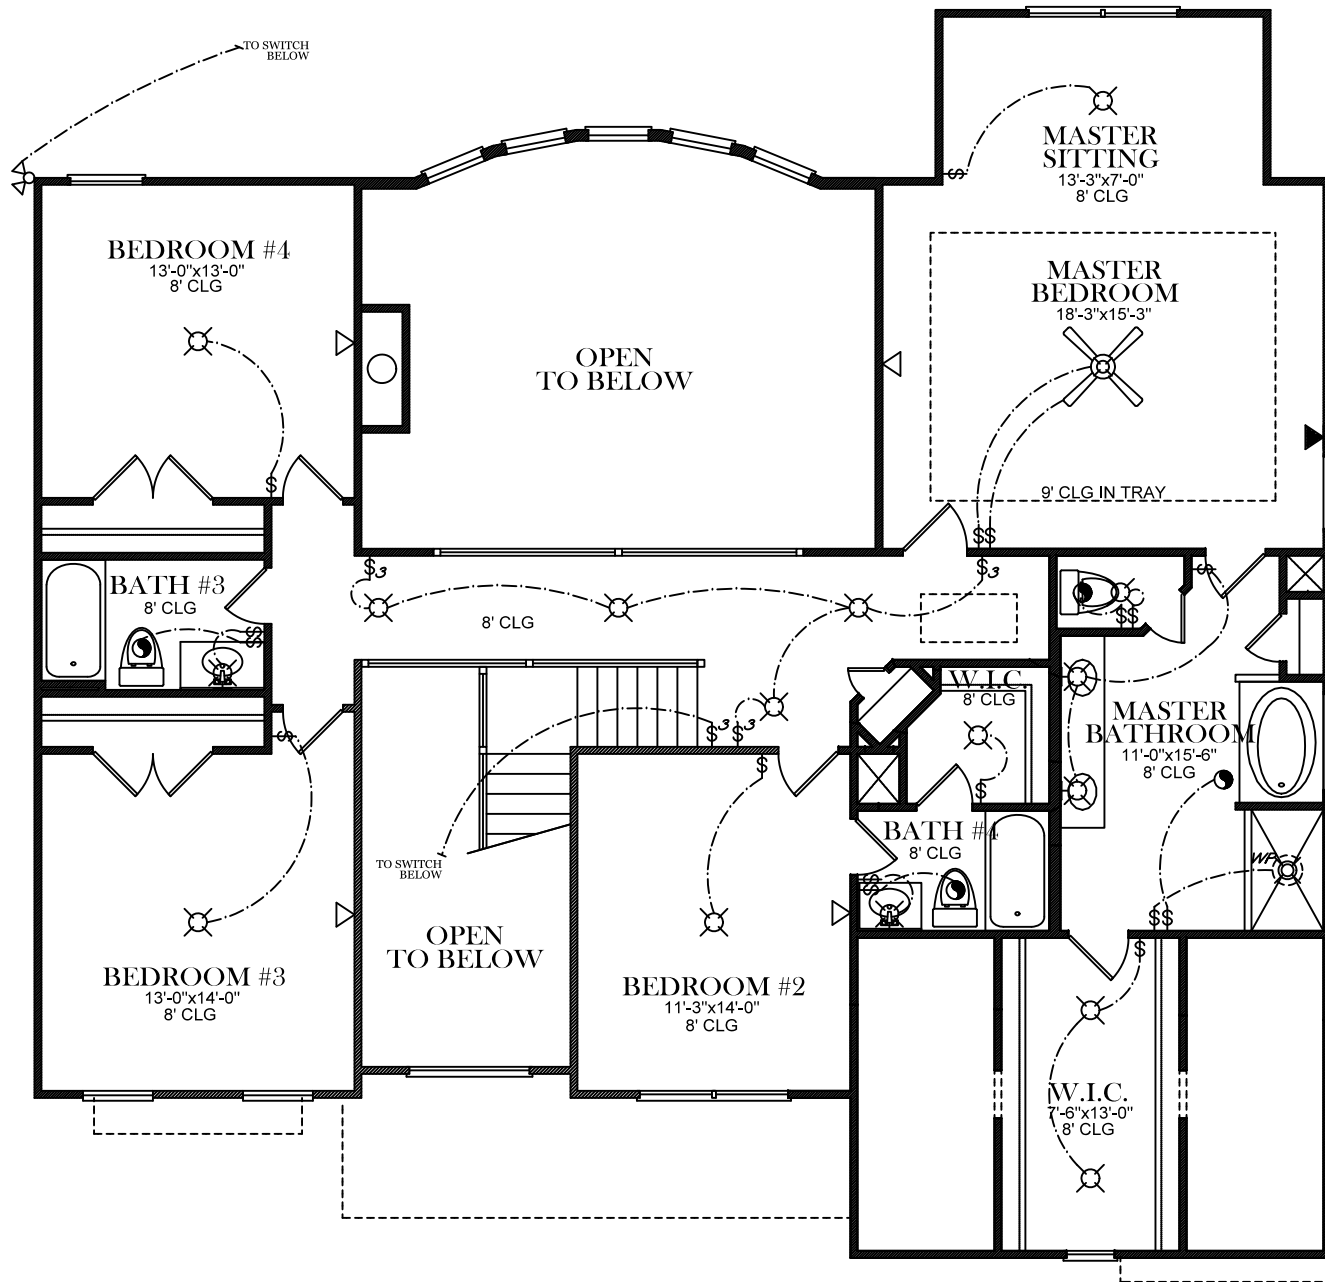

FRONT ELEVATION

SQUARE FOOTAGES	
1ST FL-	1,853
SECOND FL-	1,605
TOTAL SQ. FT.-	3,458

MILLWOOD B SE

BASEMENT FLOOR PLAN

COPYRIGHT © 2011 AG & ASSOCIATES, INC.

ELECTRICAL LEGEND

- ⊗ CEILING LIGHT FIXTURE
- ⊗ WALL LIGHT FIXTURE
- ⊗ RECESSED LIGHT FIXTURE
- ⊗ WATER PROOF RECESSED LIGHT FIXTURE
- ⊗ FLOOD LIGHT FIXTURE
- ⊗ DUPLEX OUTLET
- ⊗ DUPLEX OUTLET 42" A.F.F.
- ⊗ 220 VOLT OUTLET
- ⊗ DUPLEX CEILING OUTLET
- ⊗ DUPLEX FLOOR OUTLET
- ⊗ SWITCHED DUPLEX OUTLET
- ⊗ TELEPHONE
- ⊗ TELEVISION
- ⊗ SWITCH
- ⊗ 3-WAY SWITCH
- ⊗ EXHAUST FAN
- ⊗ EXHAUST FAN/LIGHT

MILLWOOD C SE

ELECTRICAL LEGEND	
	CEILING LIGHT FIXTURE
	WALL LIGHT FIXTURE
	RECESSED LIGHT FIXTURE
	WATER PROOF RECESSED LIGHT FIXTURE
	FLOOD LIGHT FIXTURE
	DUPLEX OUTLET
	DUPLEX OUTLET 42" A.F.F.
	220 VOLT OUTLET
	DUPLEX CEILING OUTLET
	DUPLEX FLOOR OUTLET
	SWITCHED DUPLEX OUTLET
	TELEPHONE
	TELEVISION
	SWITCH
	3-WAY SWITCH
	EXHAUST FAN
	EXHAUST FAN/LIGHT

FIRST FLOOR PLAN

COPYRIGHT © 2011 AG & ASSOCIATES, INC.

MILLWOOD C SE

ELECTRICAL LEGEND

- CEILING LIGHT FIXTURE
- WALL LIGHT FIXTURE
- RECESSED LIGHT FIXTURE
- WATER PROOF RECESSED LIGHT FIXTURE
- FLOOD LIGHT FIXTURE
- DUPLEX OUTLET
- DUPLEX OUTLET 42" A.F.F.
- 220 VOLT OUTLET
- DUPLEX CEILING OUTLET
- DUPLEX FLOOR OUTLET
- SWITCHED DUPLEX OUTLET
- TELEPHONE
- TELEVISION
- SWITCH
- 3-WAY SWITCH
- EXHAUST FAN
- EXHAUST FAN/LIGHT