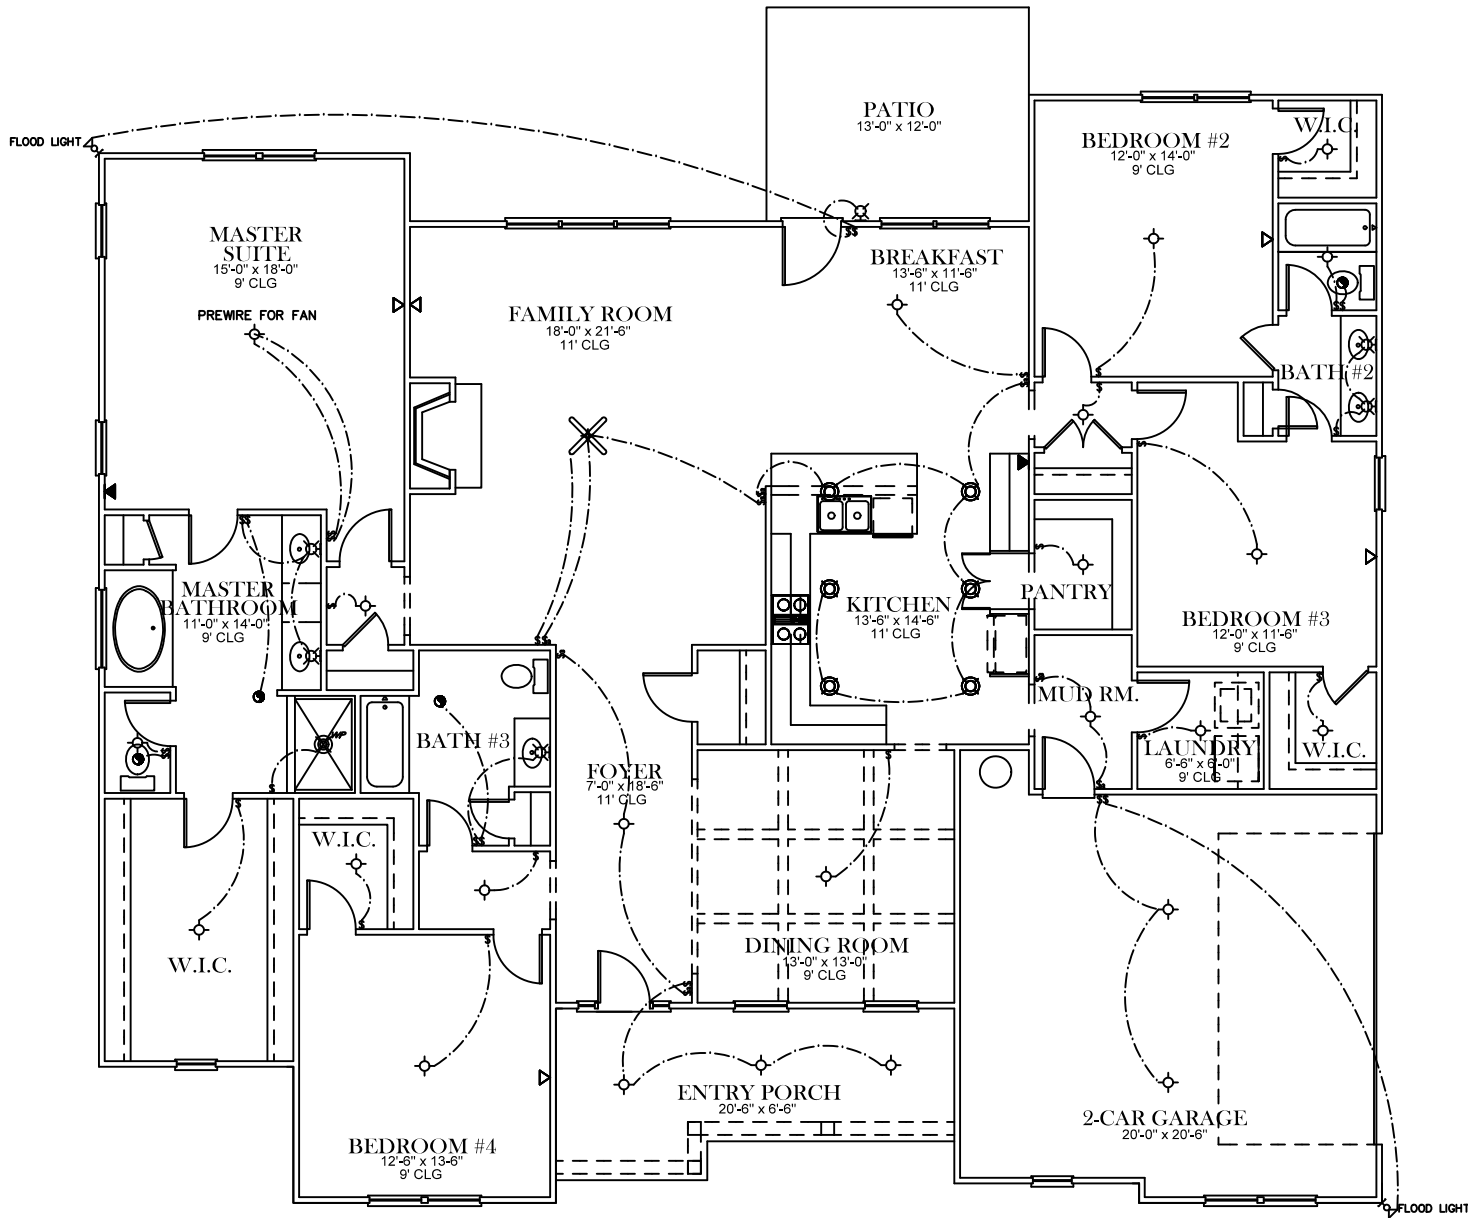

FRONT ELEVATION

SQUARE FOOTAGES
TOTAL- 2,165

ELECTRICAL LEGEND	
	CEILING LIGHT FIXTURE
	WALL LIGHT FIXTURE
	RECESSED LIGHT FIXTURE
	WATER PROOF RECESSED LIGHT FIXTURE
	FLOOD LIGHT FIXTURE
	CEILING FAN
	DUPLEX FLOOR OUTLET
	TELEPHONE
	TELEVISION
	SWITCH
	3-WAY SWITCH
	EXHAUST FAN
	EXHAUST FAN/LIGHT

FIRST FLOOR PLAN