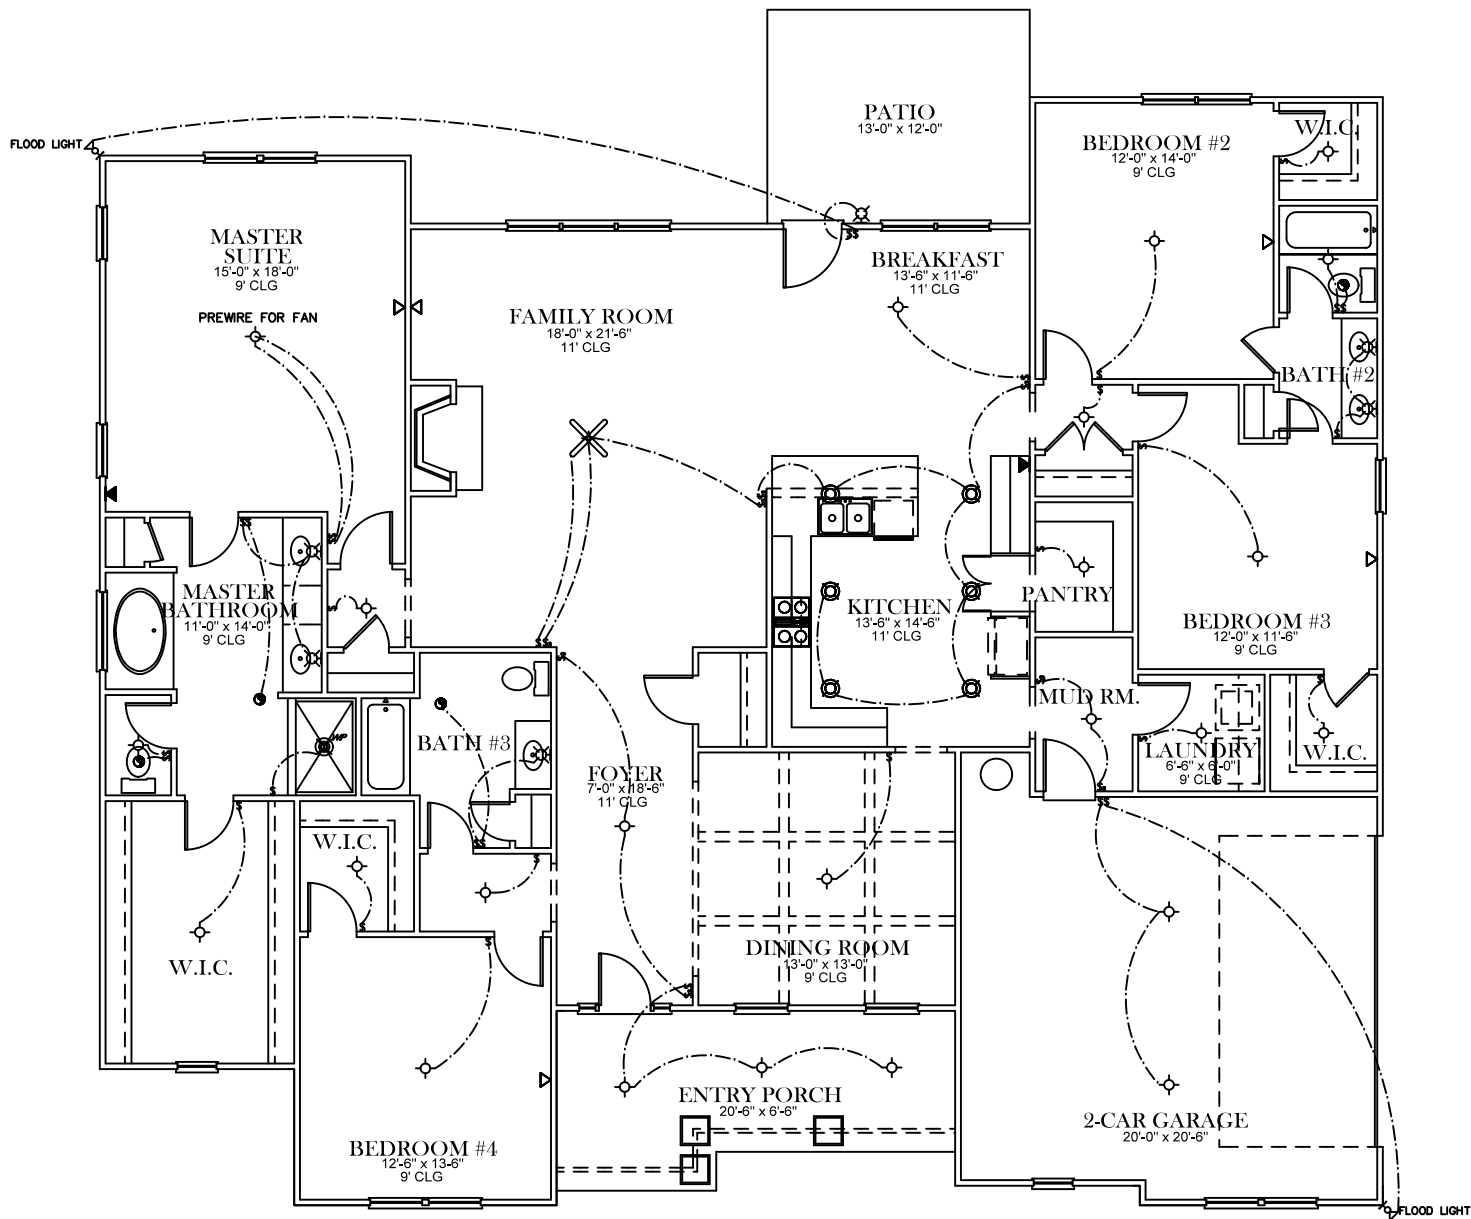

FRONT ELEVATION

SQUARE FOOTAGES
TOTAL - 2,765

ELECTRICAL LEGEND	
	CEILING LIGHT FIXTURE
	WALL LIGHT FIXTURE
	RECESSED LIGHT FIXTURE
	WATER PROOF RECESSED LIGHT FIXTURE
	FLOOD LIGHT FIXTURE
	CEILING FAN
	DUPLEX FLOOR OUTLET
	TELEPHONE
	TELEVISION
	SWITCH
	3-WAY SWITCH
	EXHAUST FAN
	EXHAUST FAN/LIGHT

FIRST FLOOR PLAN