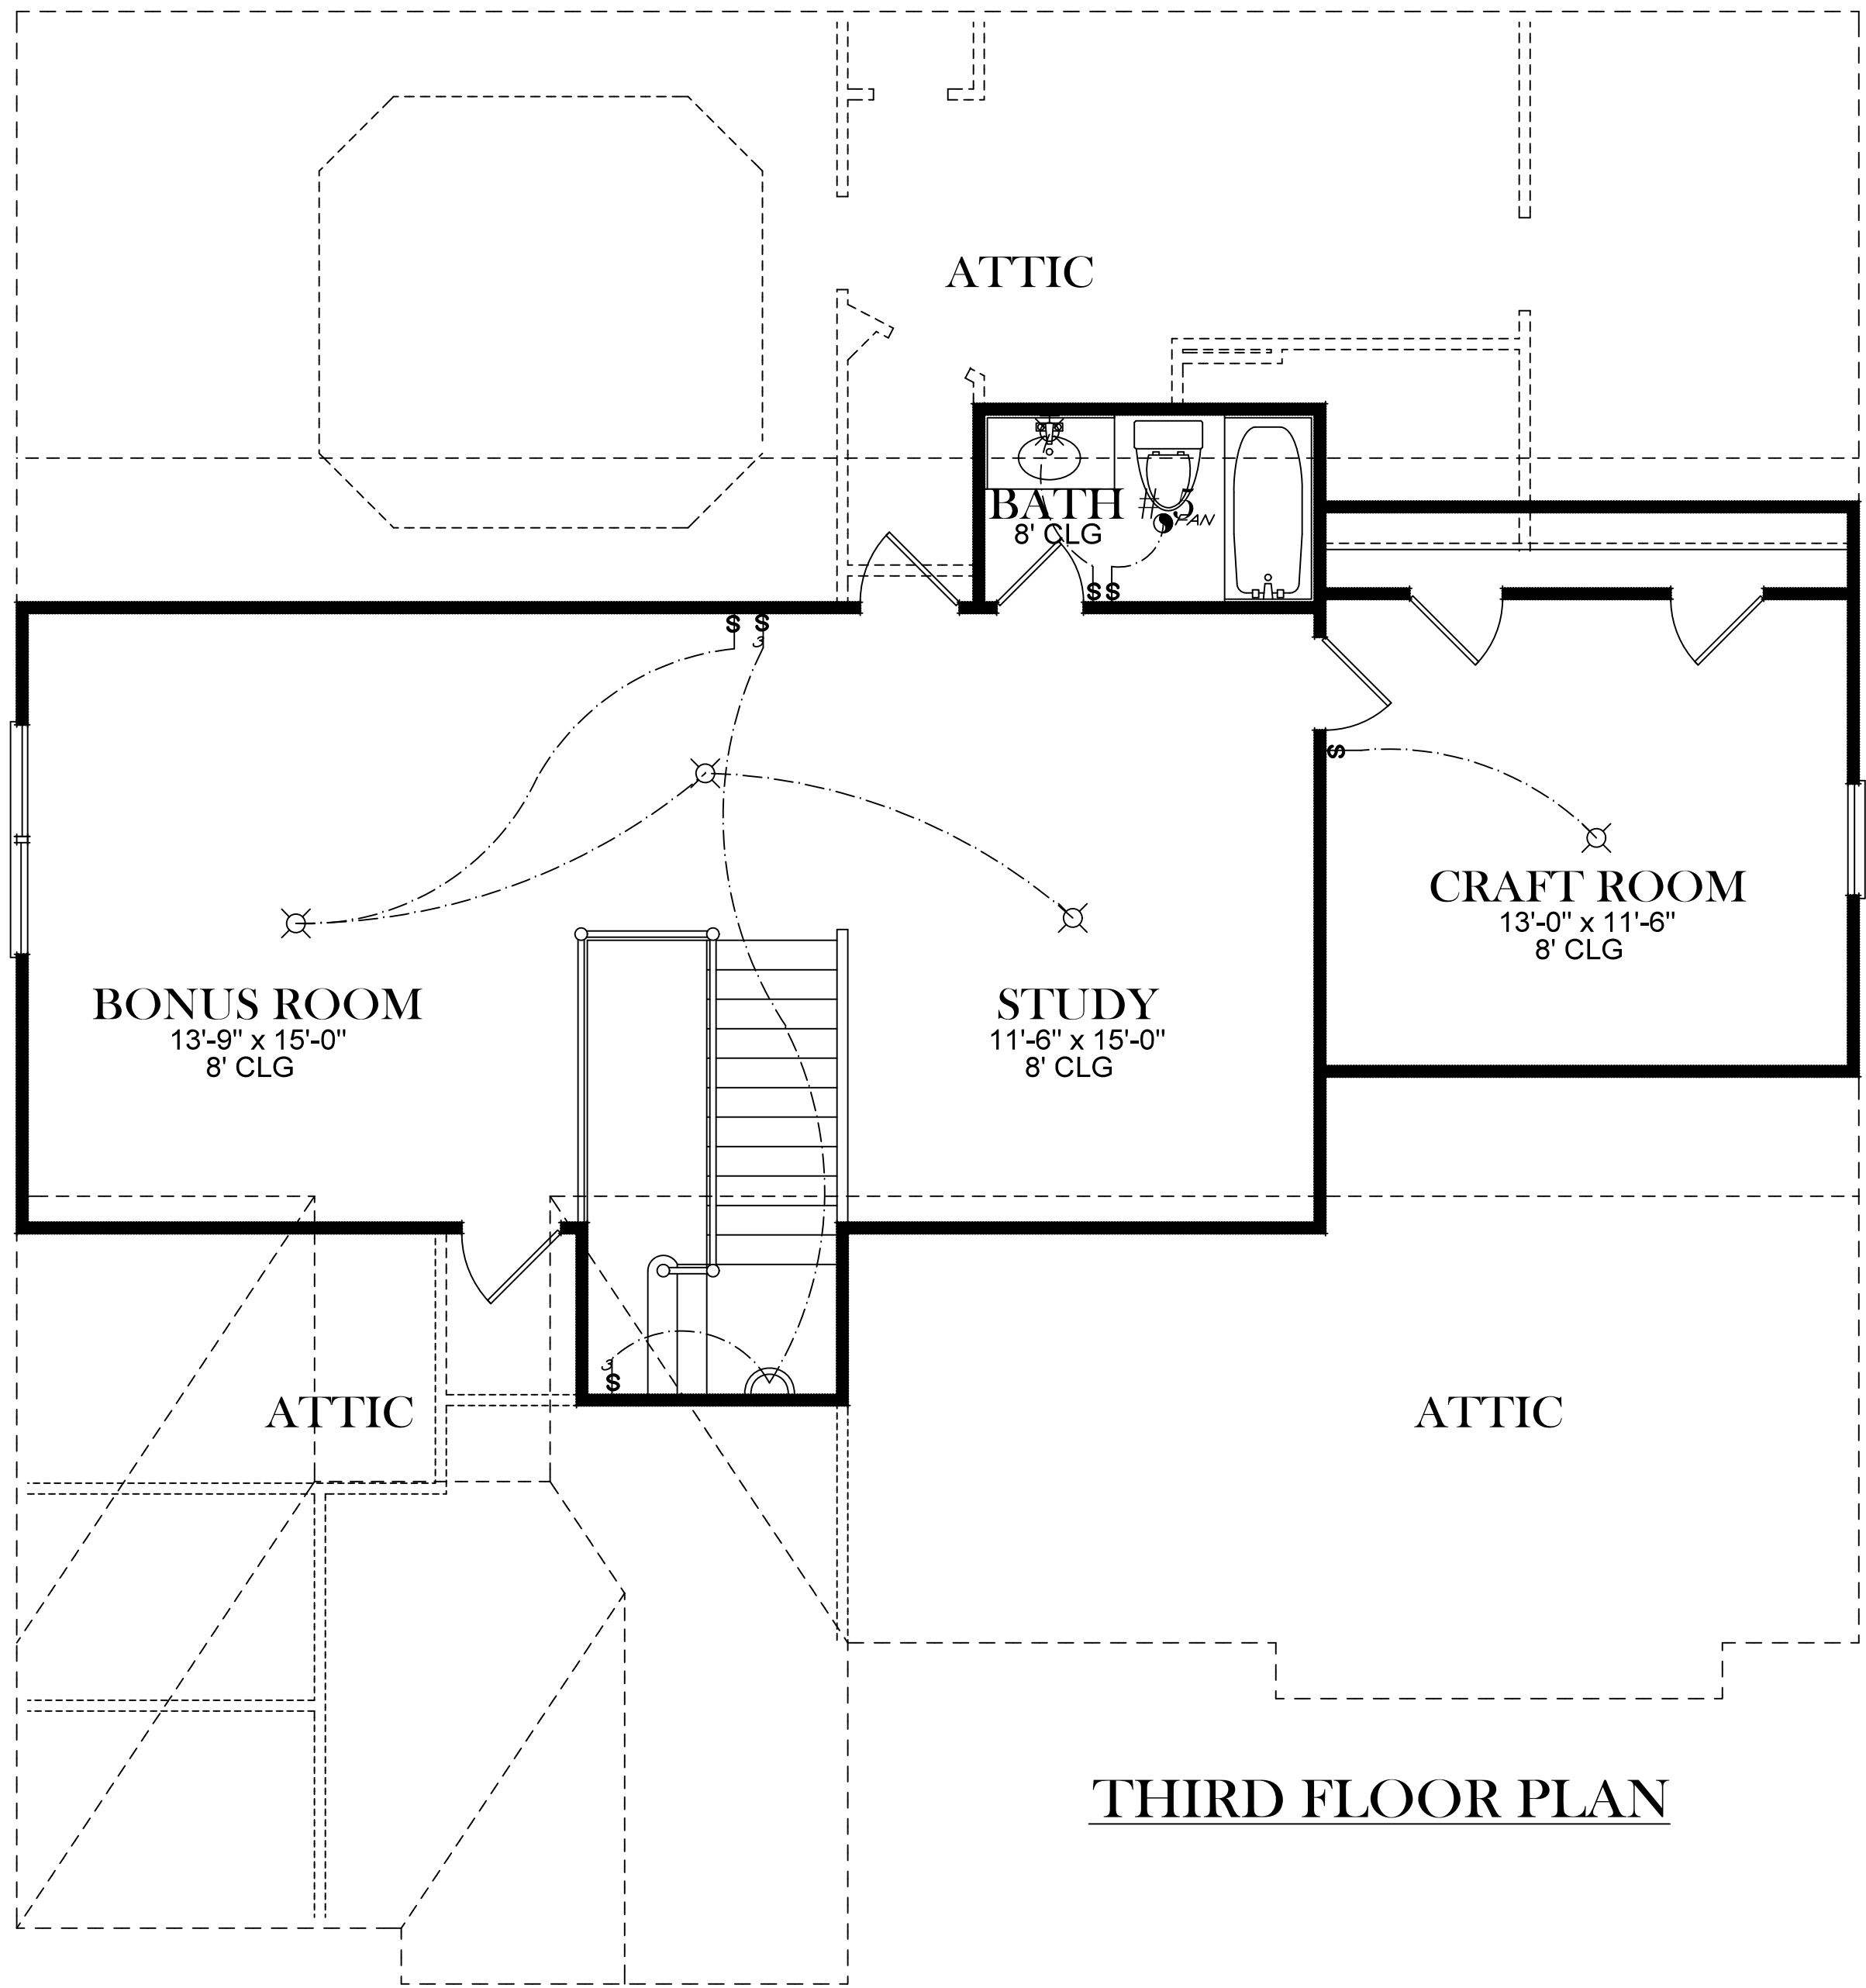

ELECTRICAL LEGEND	
	CEILING LIGHT FIXTURE
	WALL LIGHT FIXTURE
	RECESSED LIGHT FIXTURE
	WATER PROOF RECESSED LIGHT FIXTURE
	FLOOD LIGHT FIXTURE
	DUPLEX OUTLET
	DUPLEX OUTLET 42" A.F.F.
	220 VOLT OUTLET
	DUPLEX CEILING OUTLET
	DUPLEX FLOOR OUTLET
	SWITCHED DUPLEX OUTLET
	TELEPHONE
	TELEVISION
	SWITCH
	3-WAY SWITCH
	EXHAUST FAN
	EXHAUST FAN/LIGHT

THIRD FLOOR PLAN