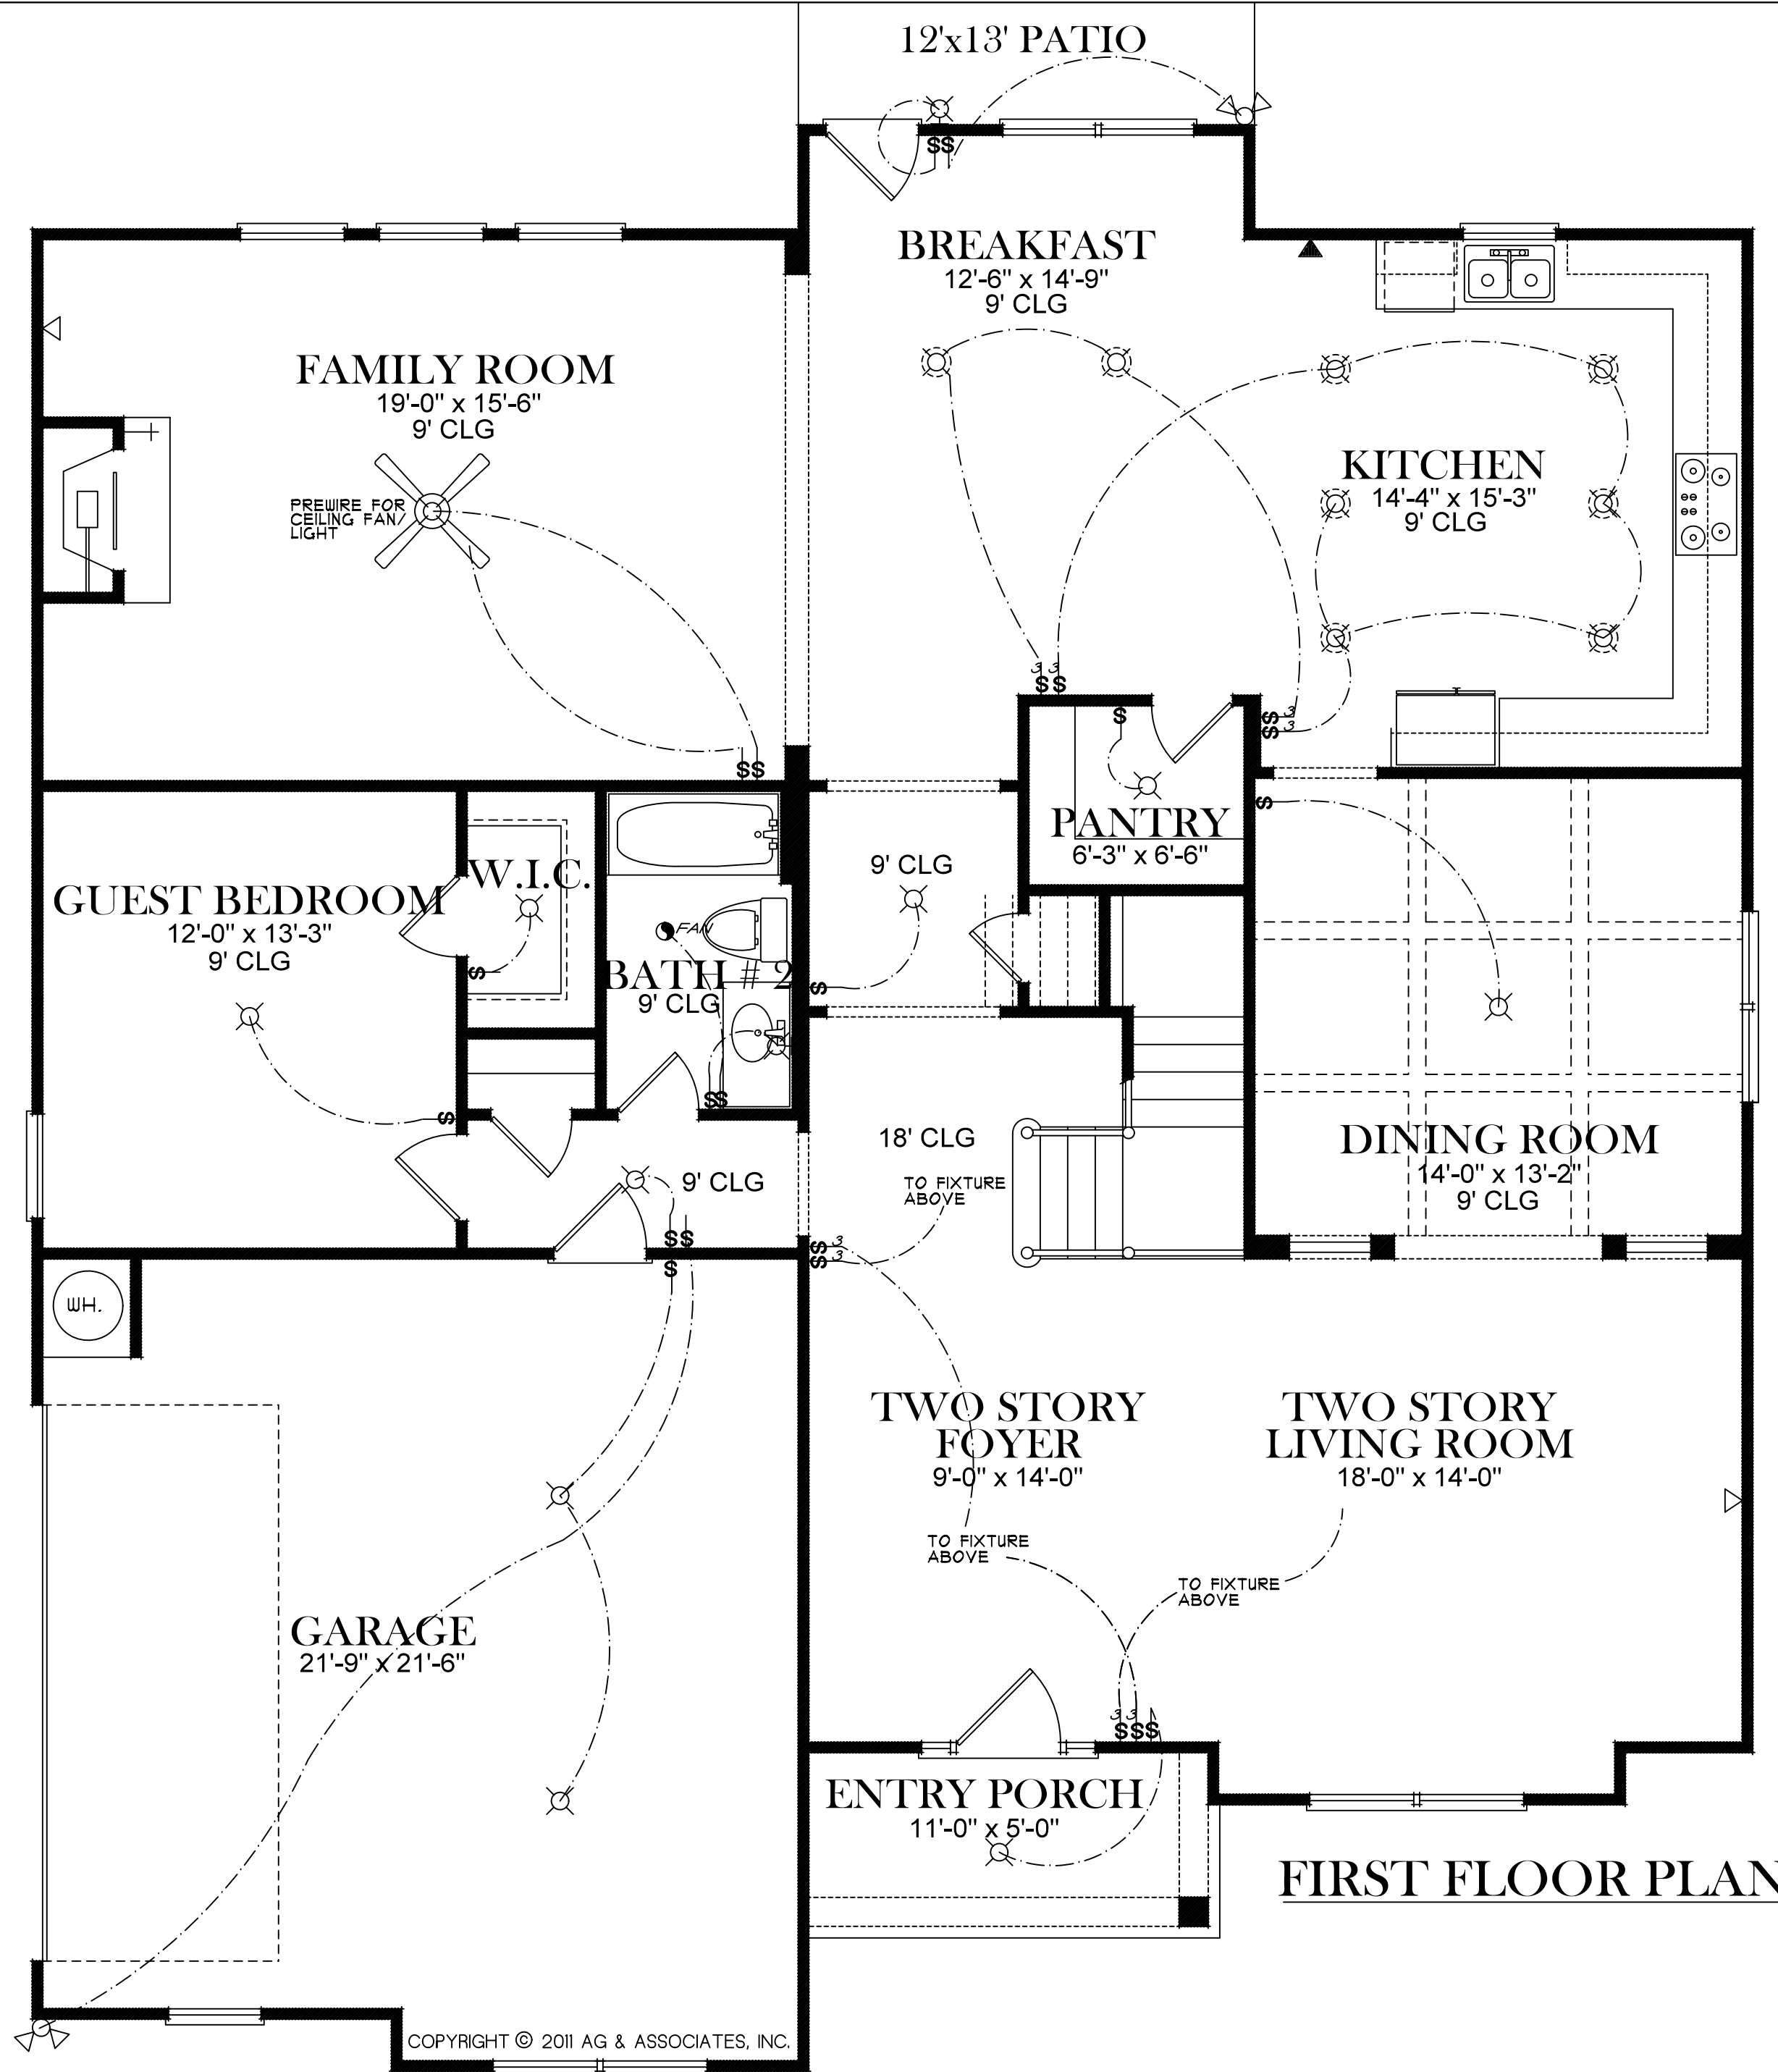

FRONT ELEVATION

SQUARE FOOTAGES	
1ST FL-	1,914
SECOND FL-	1,855
THIRD FL-	821
<hr/>	
TOTAL SQ. FT.-	4,590

ELECTRICAL LEGEND	
	CEILING LIGHT FIXTURE
	WALL LIGHT FIXTURE
	RECESSED LIGHT FIXTURE
	WATER PROOF RECESSED LIGHT FIXTURE
	FLOOD LIGHT FIXTURE
	DUPLEX OUTLET
	DUPLEX OUTLET 42" A.F.F.
	220 VOLT OUTLET
	DUPLEX CEILING OUTLET
	DUPLEX FLOOR OUTLET
	SWITCHED DUPLEX OUTLET
	TELEPHONE
	TELEVISION
	SWITCH
	3-WAY SWITCH
	EXHAUST FAN
	EXHAUST FAN/LIGHT

BASEMENT FLOOR PLAN

COPYRIGHT © 2011 AG & ASSOCIATES, INC.

ELECTRICAL LEGEND	
	CEILING LIGHT FIXTURE
	WALL LIGHT FIXTURE
	RECESSED LIGHT FIXTURE
	WATER PROOF RECESSED LIGHT FIXTURE
	FLOOD LIGHT FIXTURE
	DUPLEX OUTLET
	DUPLEX OUTLET 42" A.F.F.
	220 VOLT OUTLET
	DUPLEX CEILING OUTLET
	DUPLEX FLOOR OUTLET
	SWITCHED DUPLEX OUTLET
	TELEPHONE
	TELEVISION
	SWITCH
	3-WAY SWITCH
	EXHAUST FAN
	EXHAUST FAN/LIGHT

FIRST FLOOR PLAN

COPYRIGHT © 2011 AG & ASSOCIATES, INC.

ELECTRICAL LEGEND	
	CEILING LIGHT FIXTURE
	WALL LIGHT FIXTURE
	RECESSED LIGHT FIXTURE
	WATER PROOF RECESSED LIGHT FIXTURE
	FLOOD LIGHT FIXTURE
	DUPLEX OUTLET
	DUPLEX OUTLET 42" A.F.F.
	220 VOLT OUTLET
	DUPLEX CEILING OUTLET
	DUPLEX FLOOR OUTLET
	SWITCHED DUPLEX OUTLET
	TELEPHONE
	TELEVISION
	SWITCH
	3-WAY SWITCH
	EXHAUST FAN
	EXHAUST FAN/LIGHT

THIRD FLOOR PLAN