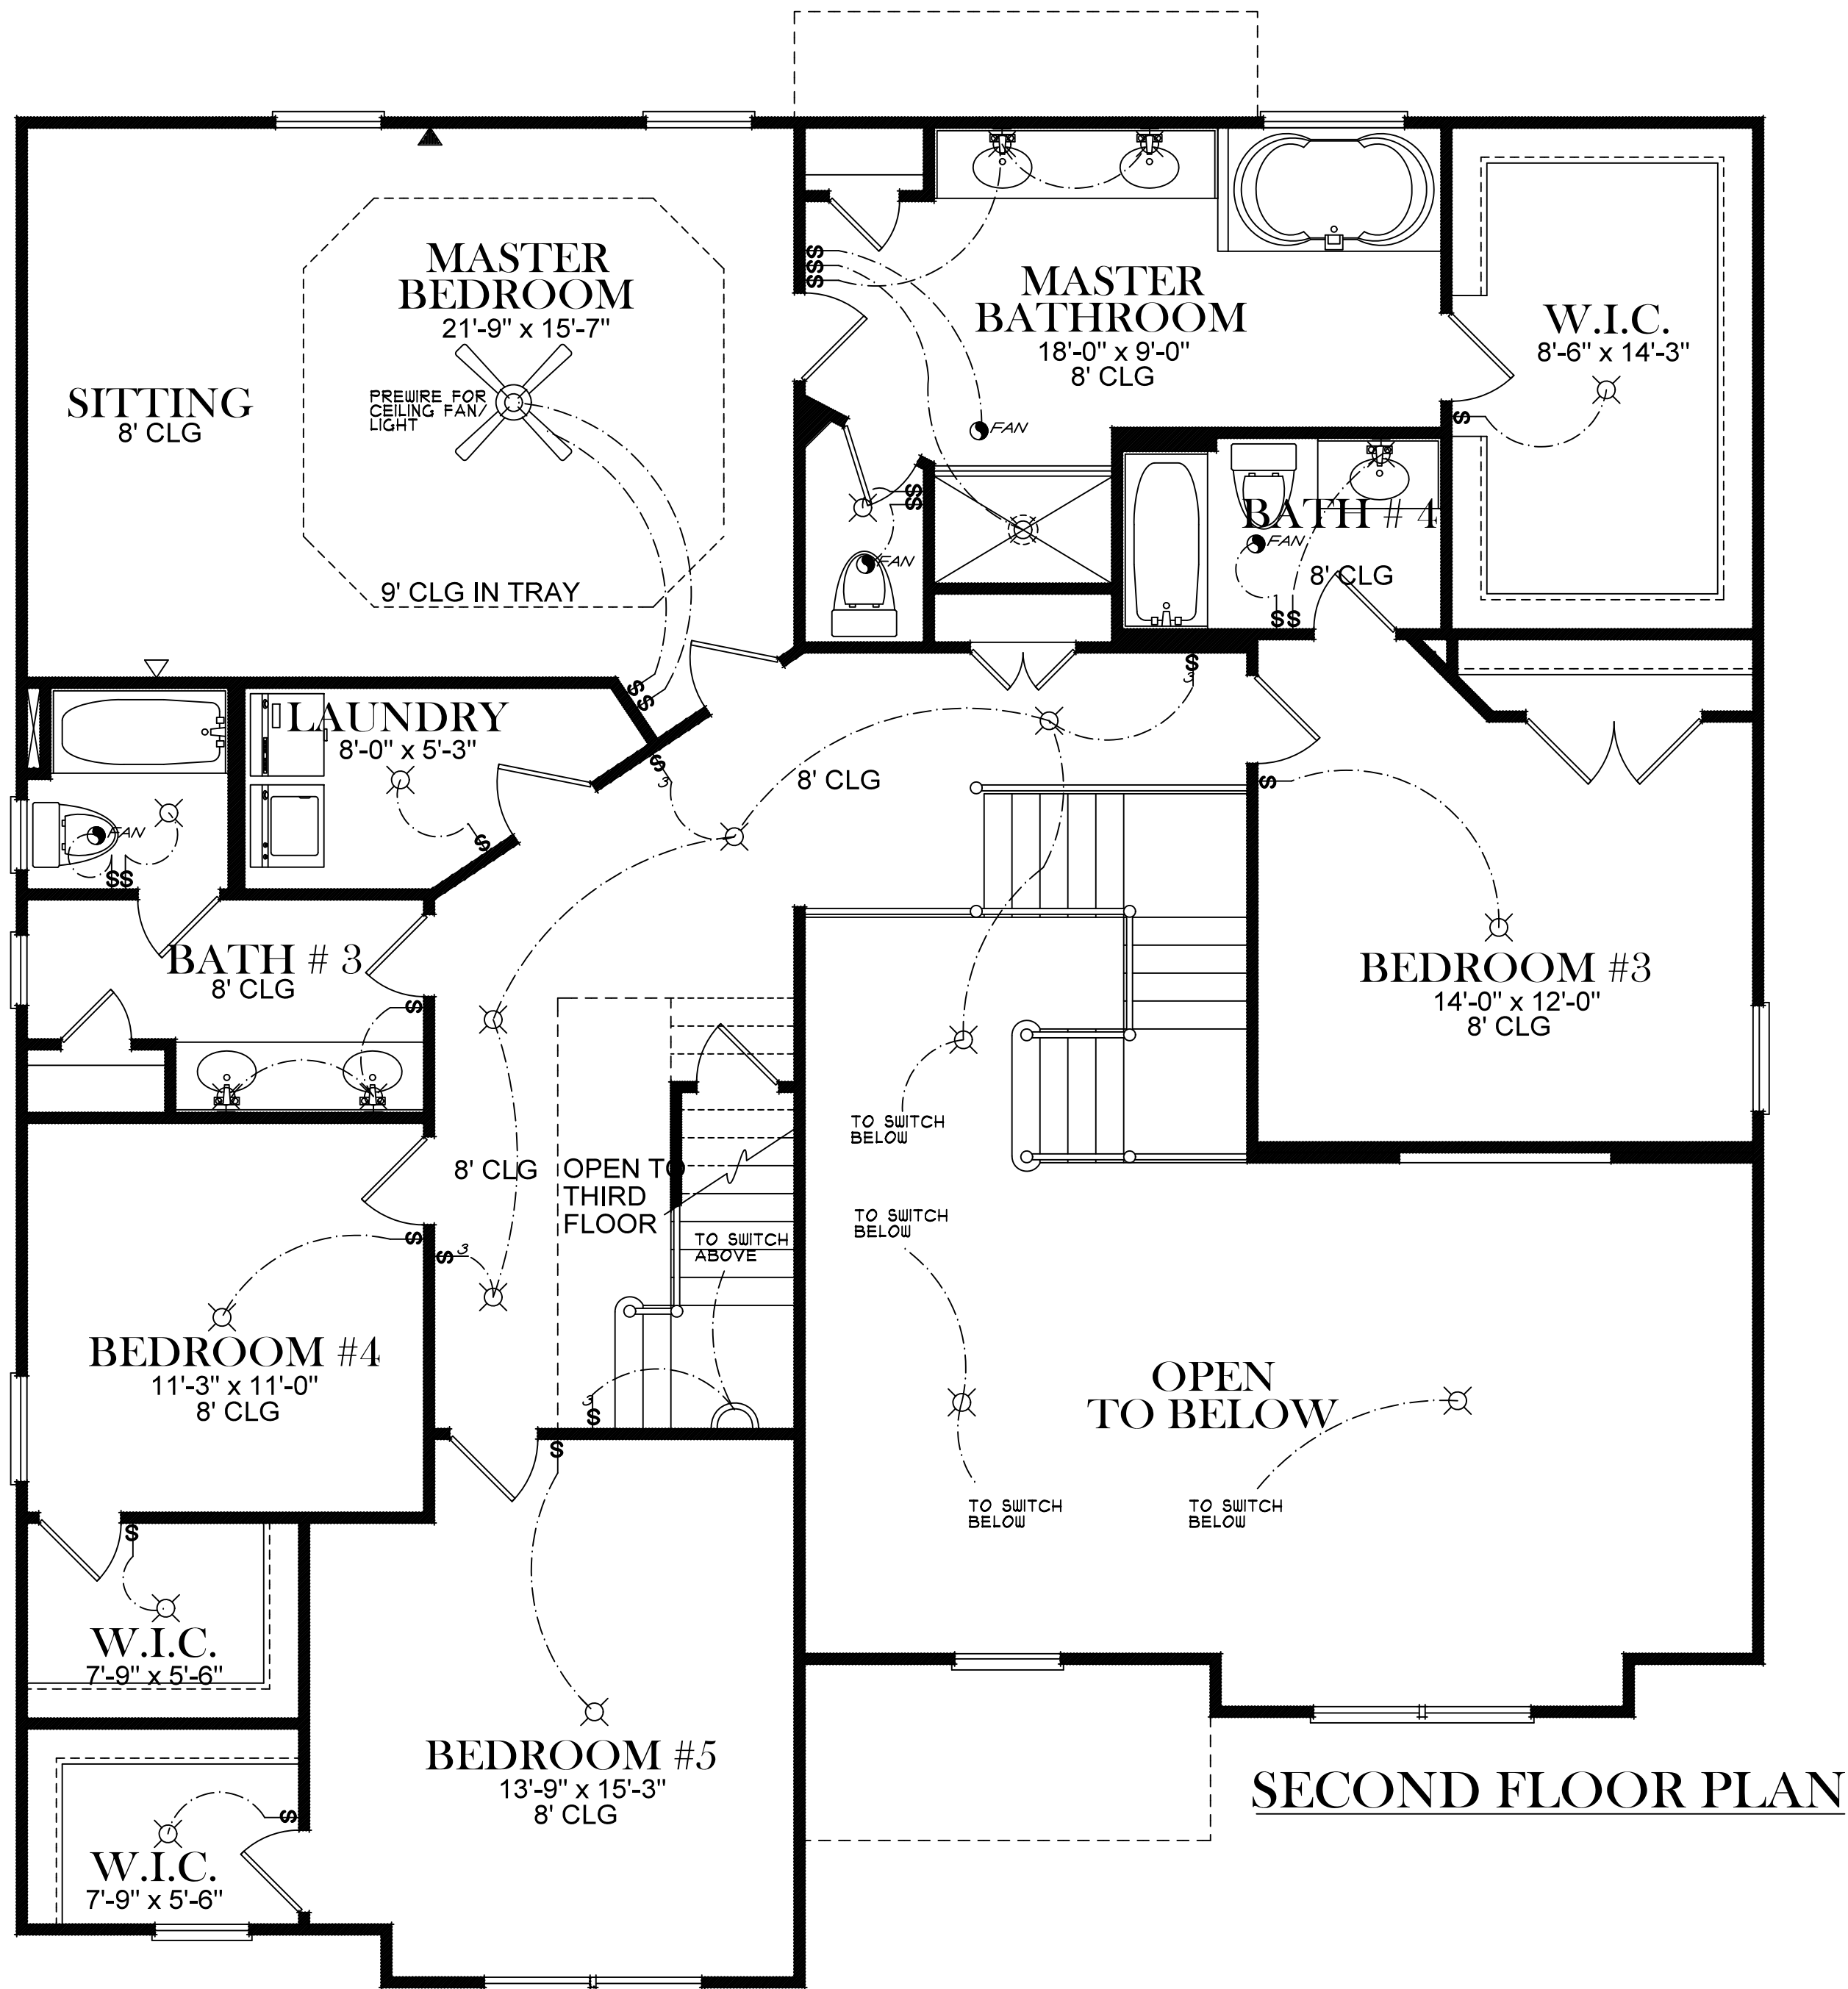

FRONT ELEVATION

SQUARE FOOTAGES	
1ST FL-	1,914
SECOND FL-	1,855
THIRD FL-	821
<hr/>	
TOTAL SQ. FT.-	4,590

ELECTRICAL LEGEND	
	CEILING LIGHT FIXTURE
	WALL LIGHT FIXTURE
	RECESSED LIGHT FIXTURE
	WATER PROOF RECESSED LIGHT FIXTURE
	FLOOD LIGHT FIXTURE
	DUPLEX OUTLET
	DUPLEX OUTLET 42" A.F.F.
	220 VOLT OUTLET
	DUPLEX CEILING OUTLET
	DUPLEX FLOOR OUTLET
	SWITCHED DUPLEX OUTLET
	TELEPHONE
	TELEVISION
	SWITCH
	3-WAY SWITCH
	EXHAUST FAN
	EXHAUST FAN/LIGHT

BASEMENT FLOOR PLAN

COPYRIGHT © 2011 AG & ASSOCIATES, INC.

ELECTRICAL LEGEND	
	CEILING LIGHT FIXTURE
	WALL LIGHT FIXTURE
	RECESSED LIGHT FIXTURE
	WATER PROOF RECESSED LIGHT FIXTURE
	FLOOD LIGHT FIXTURE
	DUPLEX OUTLET
	DUPLEX OUTLET 42" A.F.F.
	220 VOLT OUTLET
	DUPLEX CEILING OUTLET
	DUPLEX FLOOR OUTLET
	SWITCHED DUPLEX OUTLET
	TELEPHONE
	TELEVISION
	SWITCH
	3-WAY SWITCH
	EXHAUST FAN
	EXHAUST FAN/LIGHT

FIRST FLOOR PLAN

COPYRIGHT © 2011 AG & ASSOCIATES, INC.

ELECTRICAL LEGEND	
	CEILING LIGHT FIXTURE
	WALL LIGHT FIXTURE
	RECESSED LIGHT FIXTURE
	WATER PROOF RECESSED LIGHT FIXTURE
	FLOOD LIGHT FIXTURE
	DUPLEX OUTLET
	DUPLEX OUTLET 42" A.F.F.
	220 VOLT OUTLET
	DUPLEX CEILING OUTLET
	DUPLEX FLOOR OUTLET
	SWITCHED DUPLEX OUTLET
	TELEPHONE
	TELEVISION
	SWITCH
	3-WAY SWITCH
	EXHAUST FAN
	EXHAUST FAN/LIGHT

THIRD FLOOR PLAN