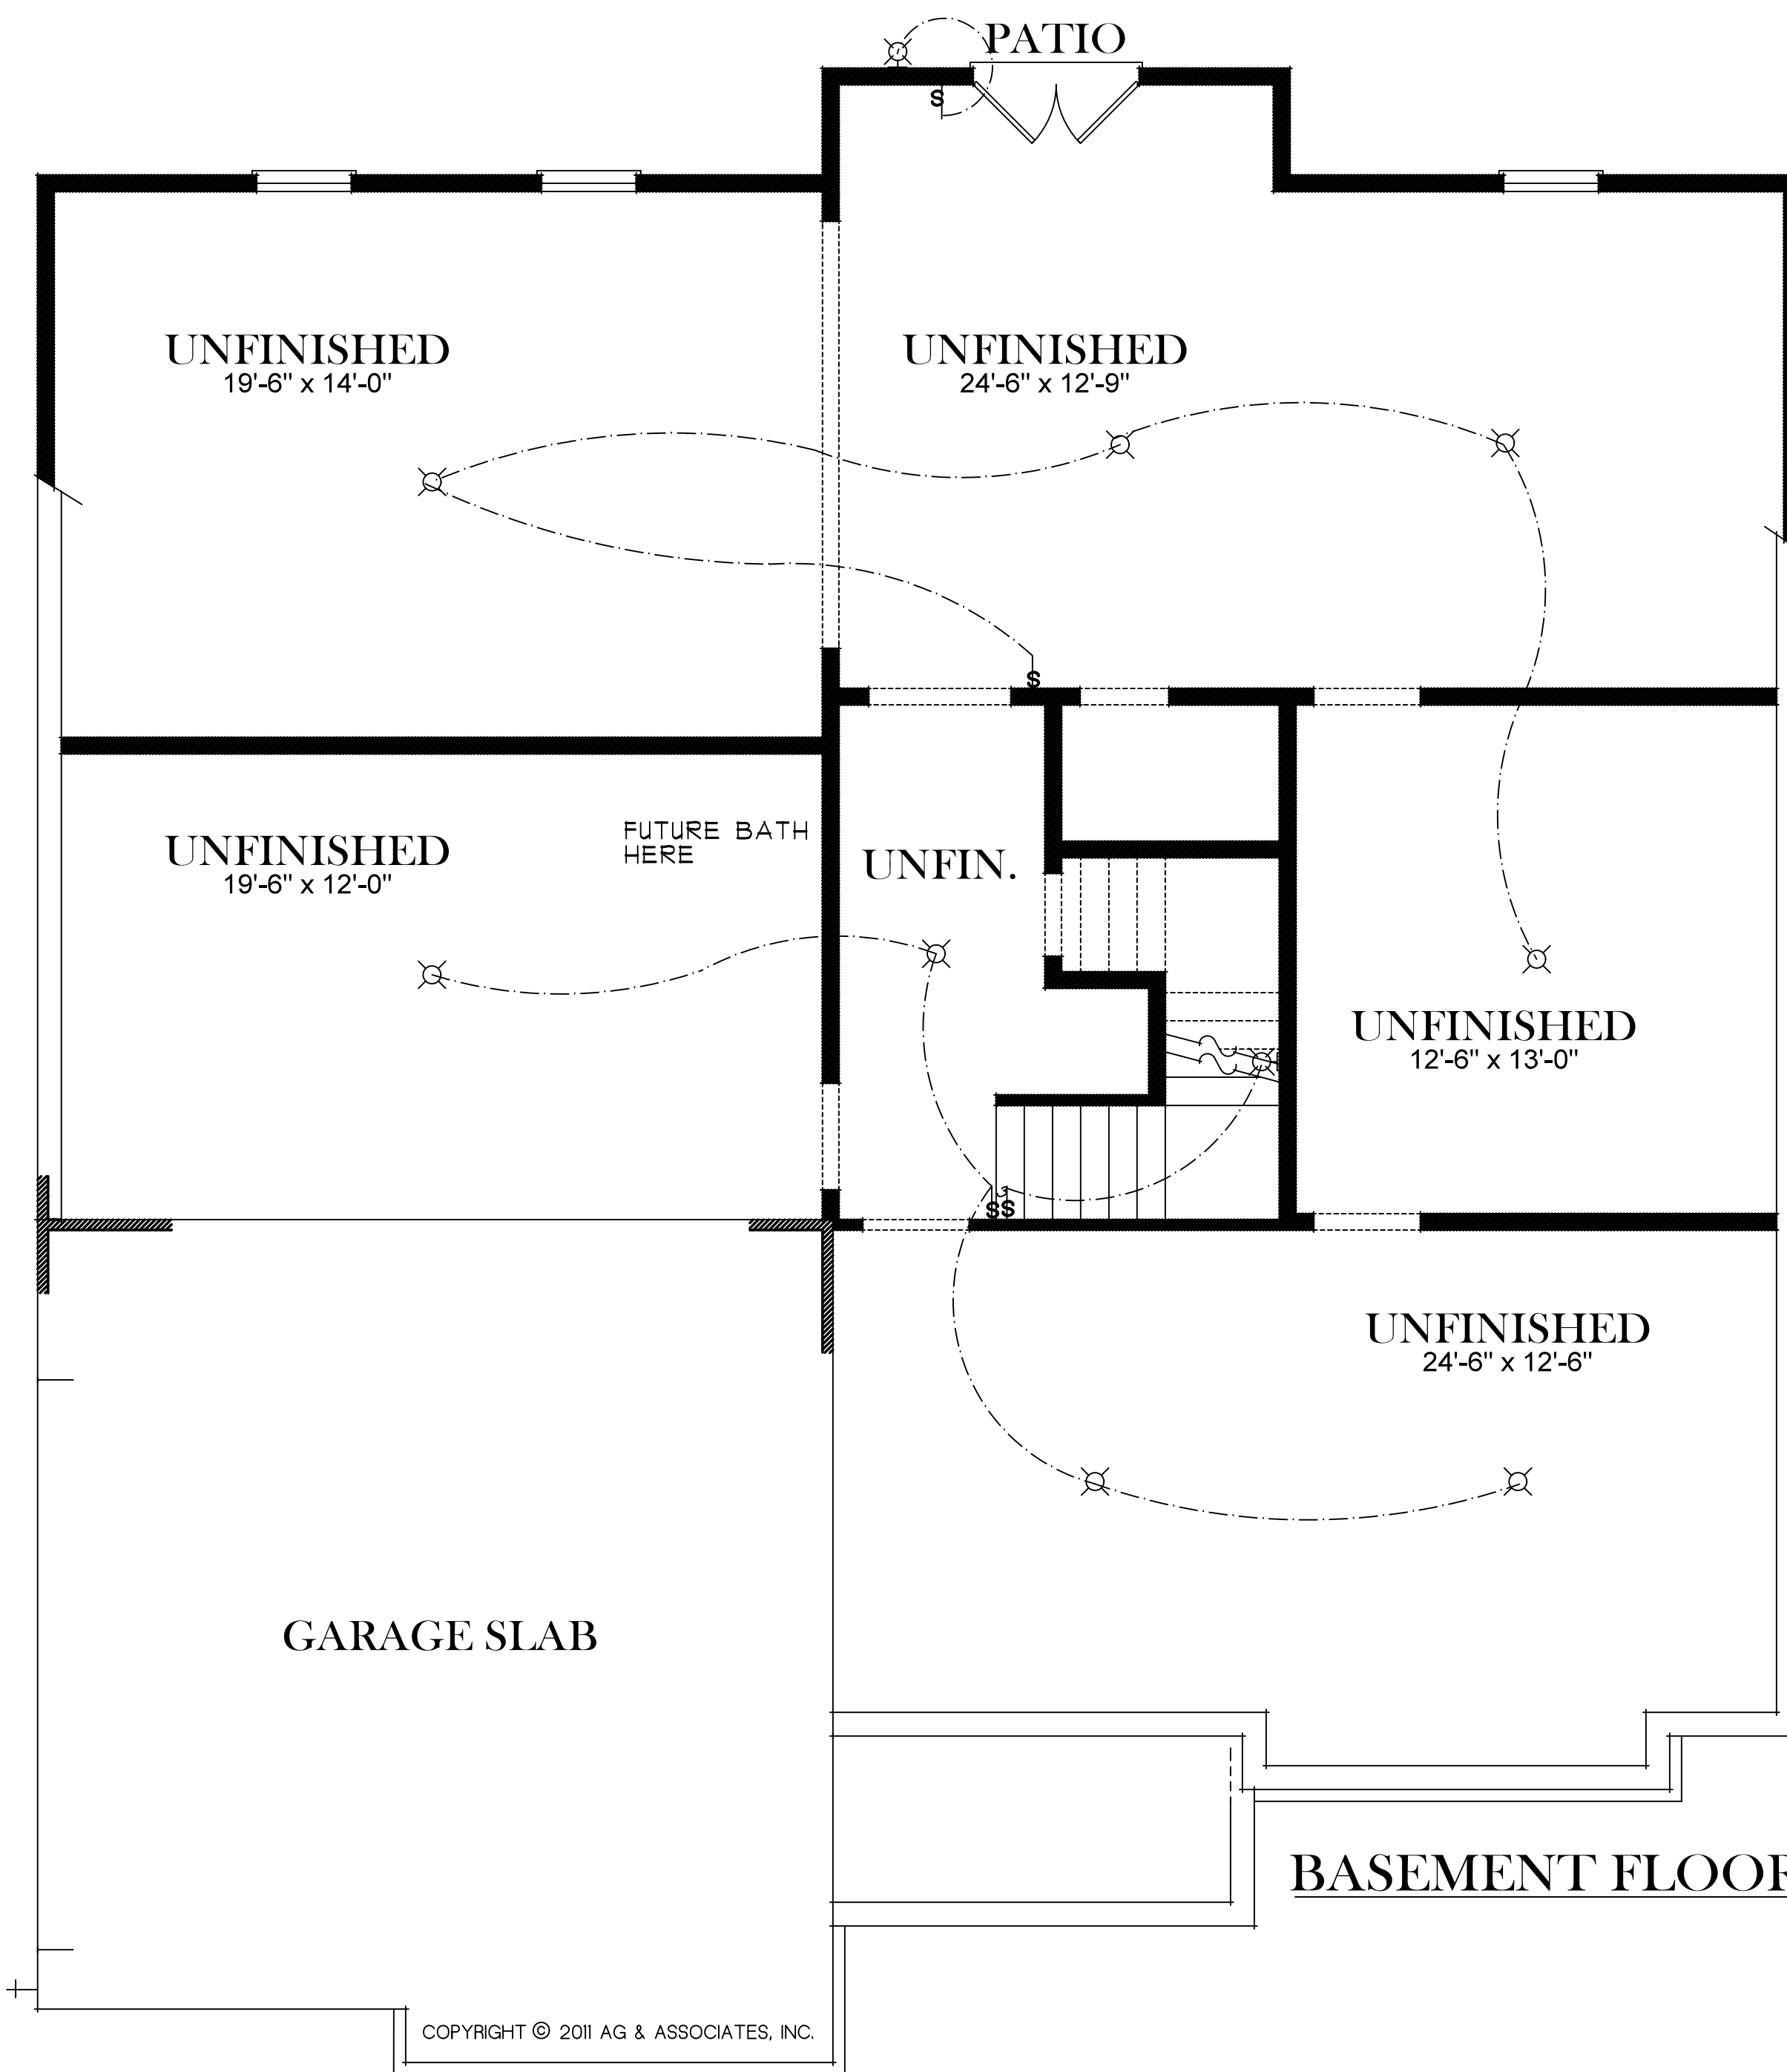

FRONT ELEVATION

SQUARE FOOTAGES	
1ST FL-	1,914
SECOND FL-	1,855
THIRD FL-	821
<hr/>	
TOTAL SQ. FT.-	4,590

ELECTRICAL LEGEND	
	CEILING LIGHT FIXTURE
	WALL LIGHT FIXTURE
	RECESSED LIGHT FIXTURE
	WATER PROOF RECESSED LIGHT FIXTURE
	FLOOD LIGHT FIXTURE
	DUPLEX OUTLET
	DUPLEX OUTLET 42" A.F.F.
	220 VOLT OUTLET
	DUPLEX CEILING OUTLET
	DUPLEX FLOOR OUTLET
	SWITCHED DUPLEX OUTLET
	TELEPHONE
	TELEVISION
	SWITCH
	3-WAY SWITCH
	EXHAUST FAN
	EXHAUST FAN/LIGHT

BASEMENT FLOOR PLAN

COPYRIGHT © 2011 AG & ASSOCIATES, INC.

ELECTRICAL LEGEND	
	CEILING LIGHT FIXTURE
	WALL LIGHT FIXTURE
	RECESSED LIGHT FIXTURE
	WATER PROOF RECESSED LIGHT FIXTURE
	FLOOD LIGHT FIXTURE
	DUPLEX OUTLET
	DUPLEX OUTLET 42" A.F.F.
	220 VOLT OUTLET
	DUPLEX CEILING OUTLET
	DUPLEX FLOOR OUTLET
	SWITCHED DUPLEX OUTLET
	TELEPHONE
	TELEVISION
	SWITCH
	3-WAY SWITCH
	EXHAUST FAN
	EXHAUST FAN/LIGHT

THIRD FLOOR PLAN