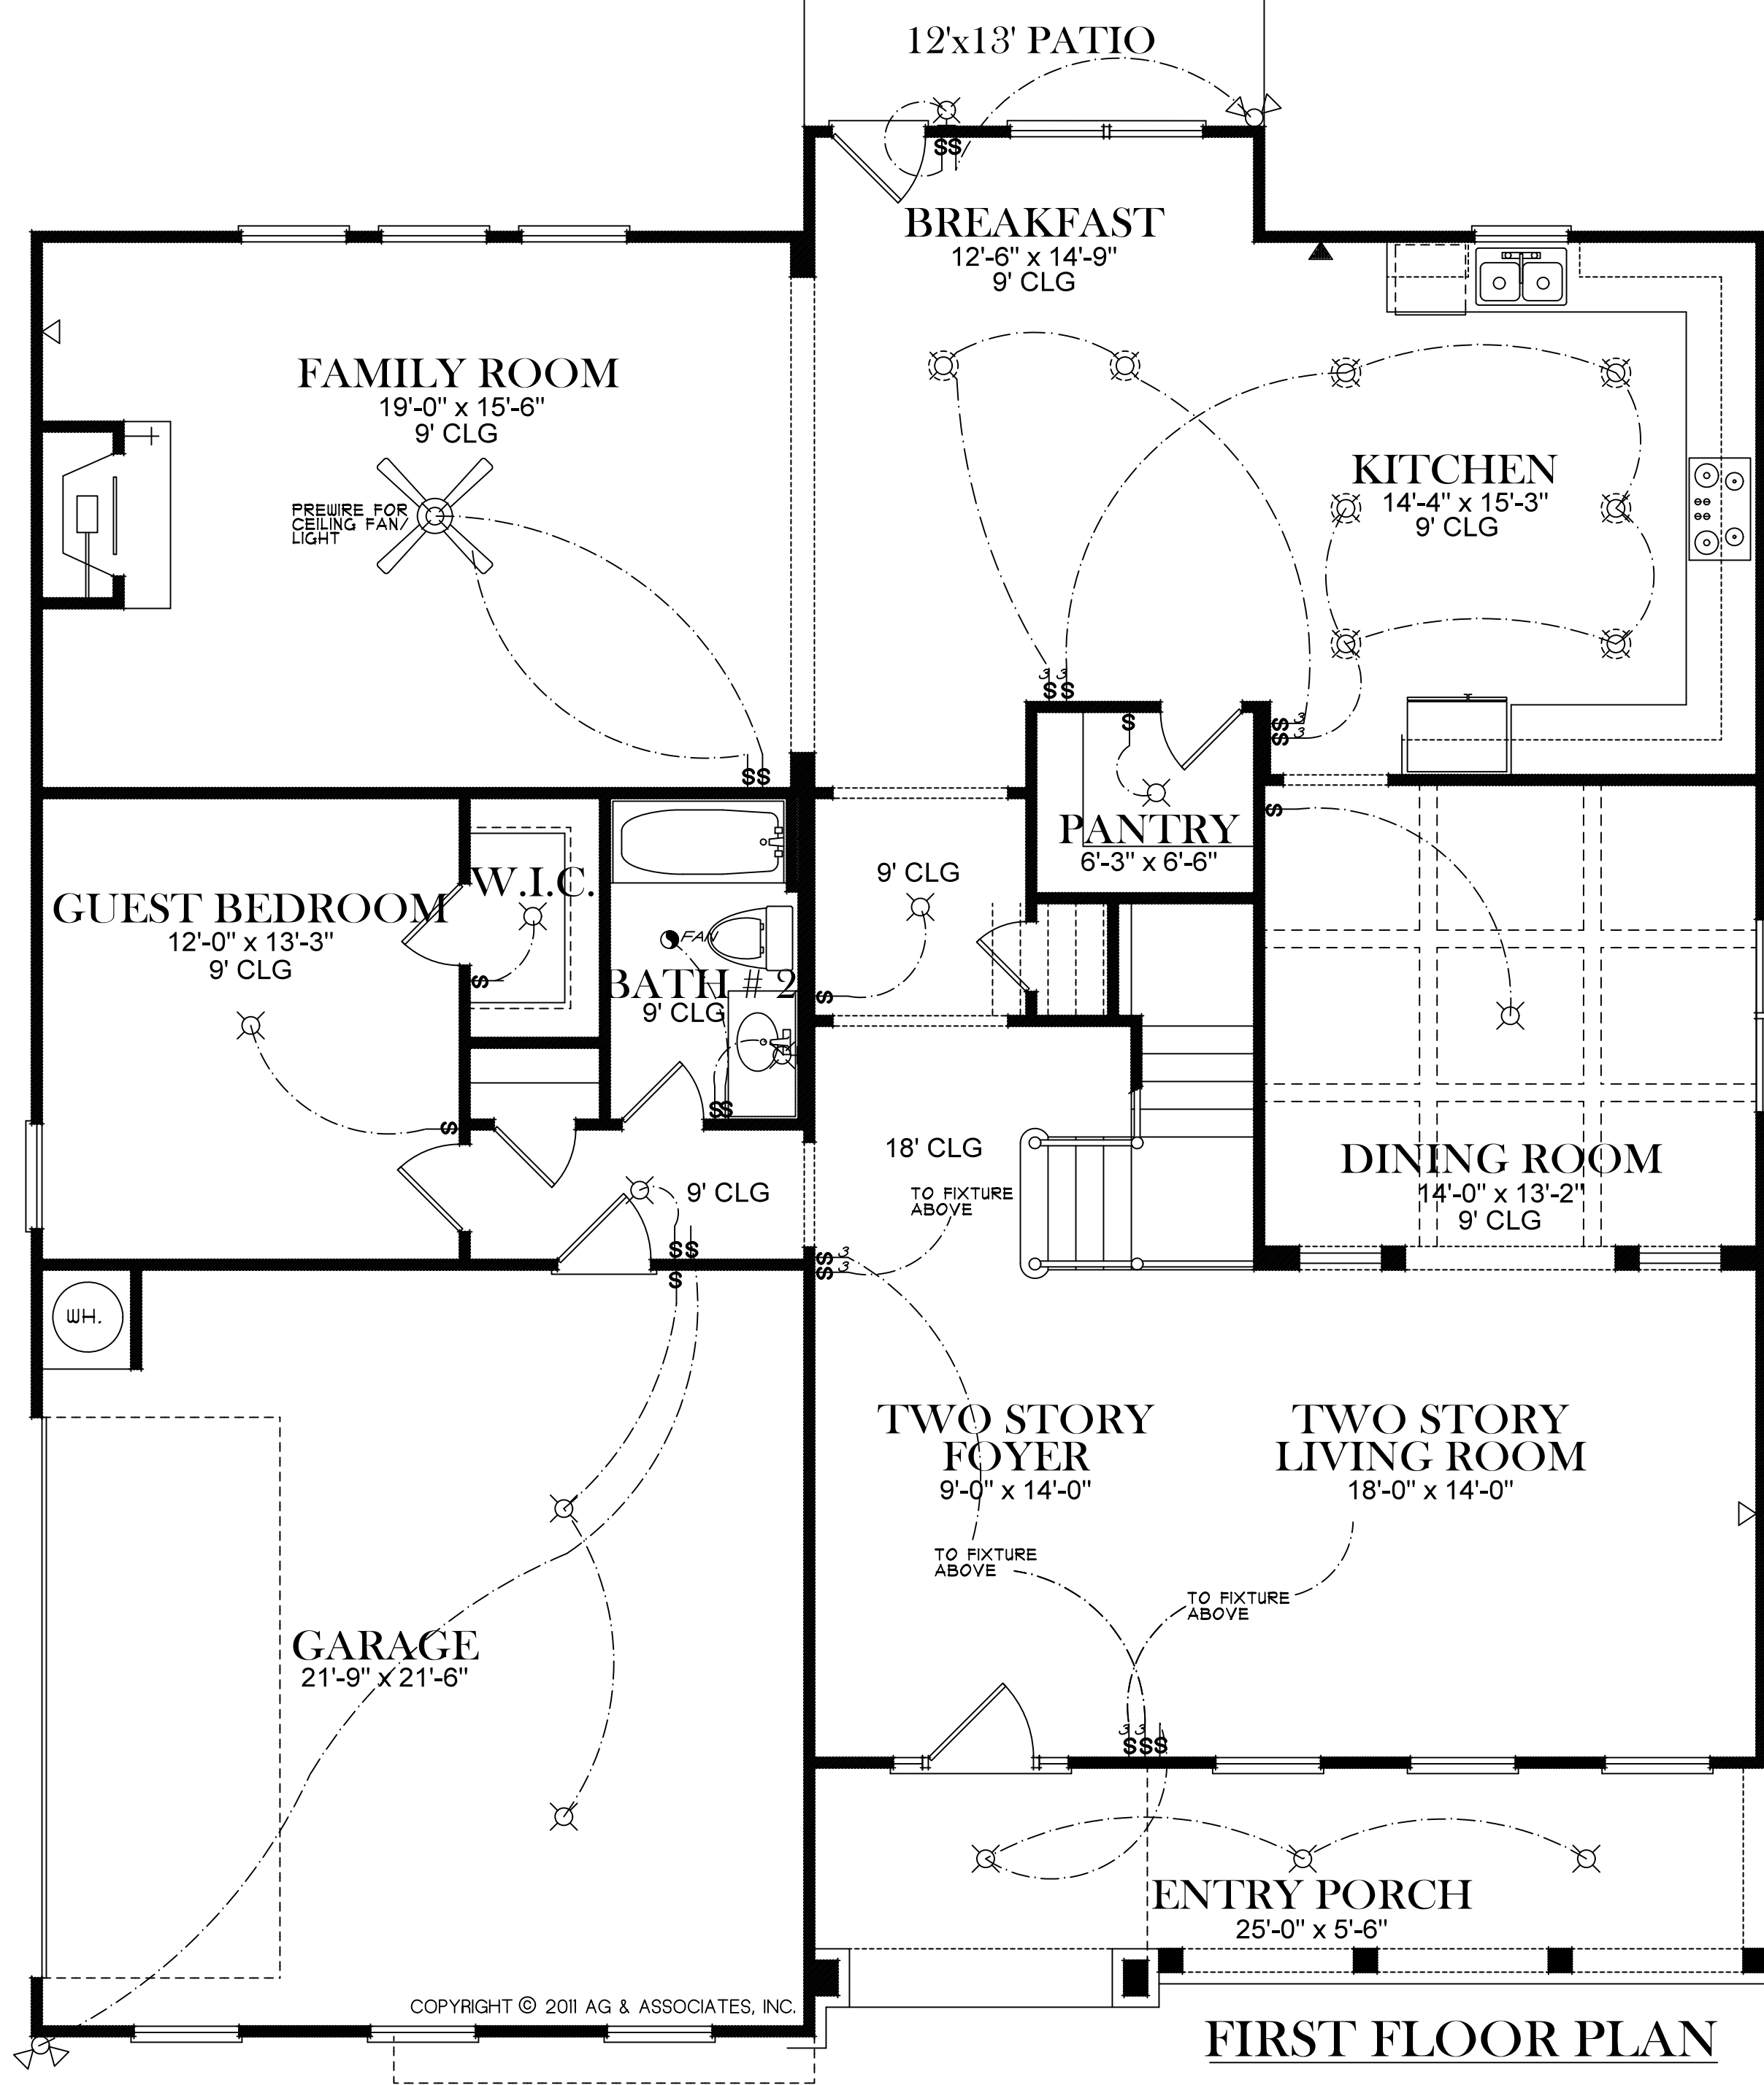

COPYRIGHT © 2011 AG & ASSOCIATES, INC.

FRONT ELEVATION

SQUARE FOOTAGES	
1ST FL-	1,896
SECOND FL-	1,853
THIRD FL-	821
<hr/>	
TOTAL SQ. FT.-	4,570

ELECTRICAL LEGEND

- ⊗ CEILING LIGHT FIXTURE
- ⊗ WALL LIGHT FIXTURE
- ⊗ RECESSED LIGHT FIXTURE
- ⊗^{WP} WATER PROOF RECESSED LIGHT FIXTURE
- ⊕ FLOOD LIGHT FIXTURE
- ⊕ DUPLEX OUTLET
- ⊕^{42"} DUPLEX OUTLET 42" A.F.F.
- ⊕ 220 VOLT OUTLET
- ⊕ DUPLEX CEILING OUTLET
- ⊕ DUPLEX FLOOR OUTLET
- ⊕ SWITCHED DUPLEX OUTLET
- ▲ TELEPHONE
- △ TELEVISION
- Ⓢ SWITCH
- Ⓢ³ 3-WAY SWITCH
- ⊖ EXHAUST FAN
- ⊖⊕ EXHAUST FAN/LIGHT

COPYRIGHT © 2011 AG & ASSOCIATES, INC.

BASEMENT FLOOR PLAN

ELECTRICAL LEGEND	
	CEILING LIGHT FIXTURE
	WALL LIGHT FIXTURE
	RECESSED LIGHT FIXTURE
	WATER PROOF RECESSED LIGHT FIXTURE
	FLOOD LIGHT FIXTURE
	DUPLEX OUTLET
	DUPLEX OUTLET 42" A.F.F.
	220 VOLT OUTLET
	DUPLEX CEILING OUTLET
	DUPLEX FLOOR OUTLET
	SWITCHED DUPLEX OUTLET
	TELEPHONE
	TELEVISION
	SWITCH
	3-WAY SWITCH
	EXHAUST FAN
	EXHAUST FAN/LIGHT

FIRST FLOOR PLAN

COPYRIGHT © 2011 AG & ASSOCIATES, INC.

ELECTRICAL LEGEND	
	CEILING LIGHT FIXTURE
	WALL LIGHT FIXTURE
	RECESSED LIGHT FIXTURE
	WATER PROOF RECESSED LIGHT FIXTURE
	FLOOD LIGHT FIXTURE
	DUPLEX OUTLET
	DUPLEX OUTLET 42" A.F.F.
	220 VOLT OUTLET
	DUPLEX CEILING OUTLET
	DUPLEX FLOOR OUTLET
	SWITCHED DUPLEX OUTLET
	TELEPHONE
	TELEVISION
	SWITCH
	3-WAY SWITCH
	EXHAUST FAN
	EXHAUST FAN/LIGHT

SECOND FLOOR PLAN

ELECTRICAL LEGEND	
	CEILING LIGHT FIXTURE
	WALL LIGHT FIXTURE
	RECESSED LIGHT FIXTURE
	WATER PROOF RECESSED LIGHT FIXTURE
	FLOOD LIGHT FIXTURE
	DUPLEX OUTLET
	DUPLEX OUTLET 42" A.F.F.
	220 VOLT OUTLET
	DUPLEX CEILING OUTLET
	DUPLEX FLOOR OUTLET
	SWITCHED DUPLEX OUTLET
	TELEPHONE
	TELEVISION
	SWITCH
	3-WAY SWITCH
	EXHAUST FAN
	EXHAUST FAN/LIGHT