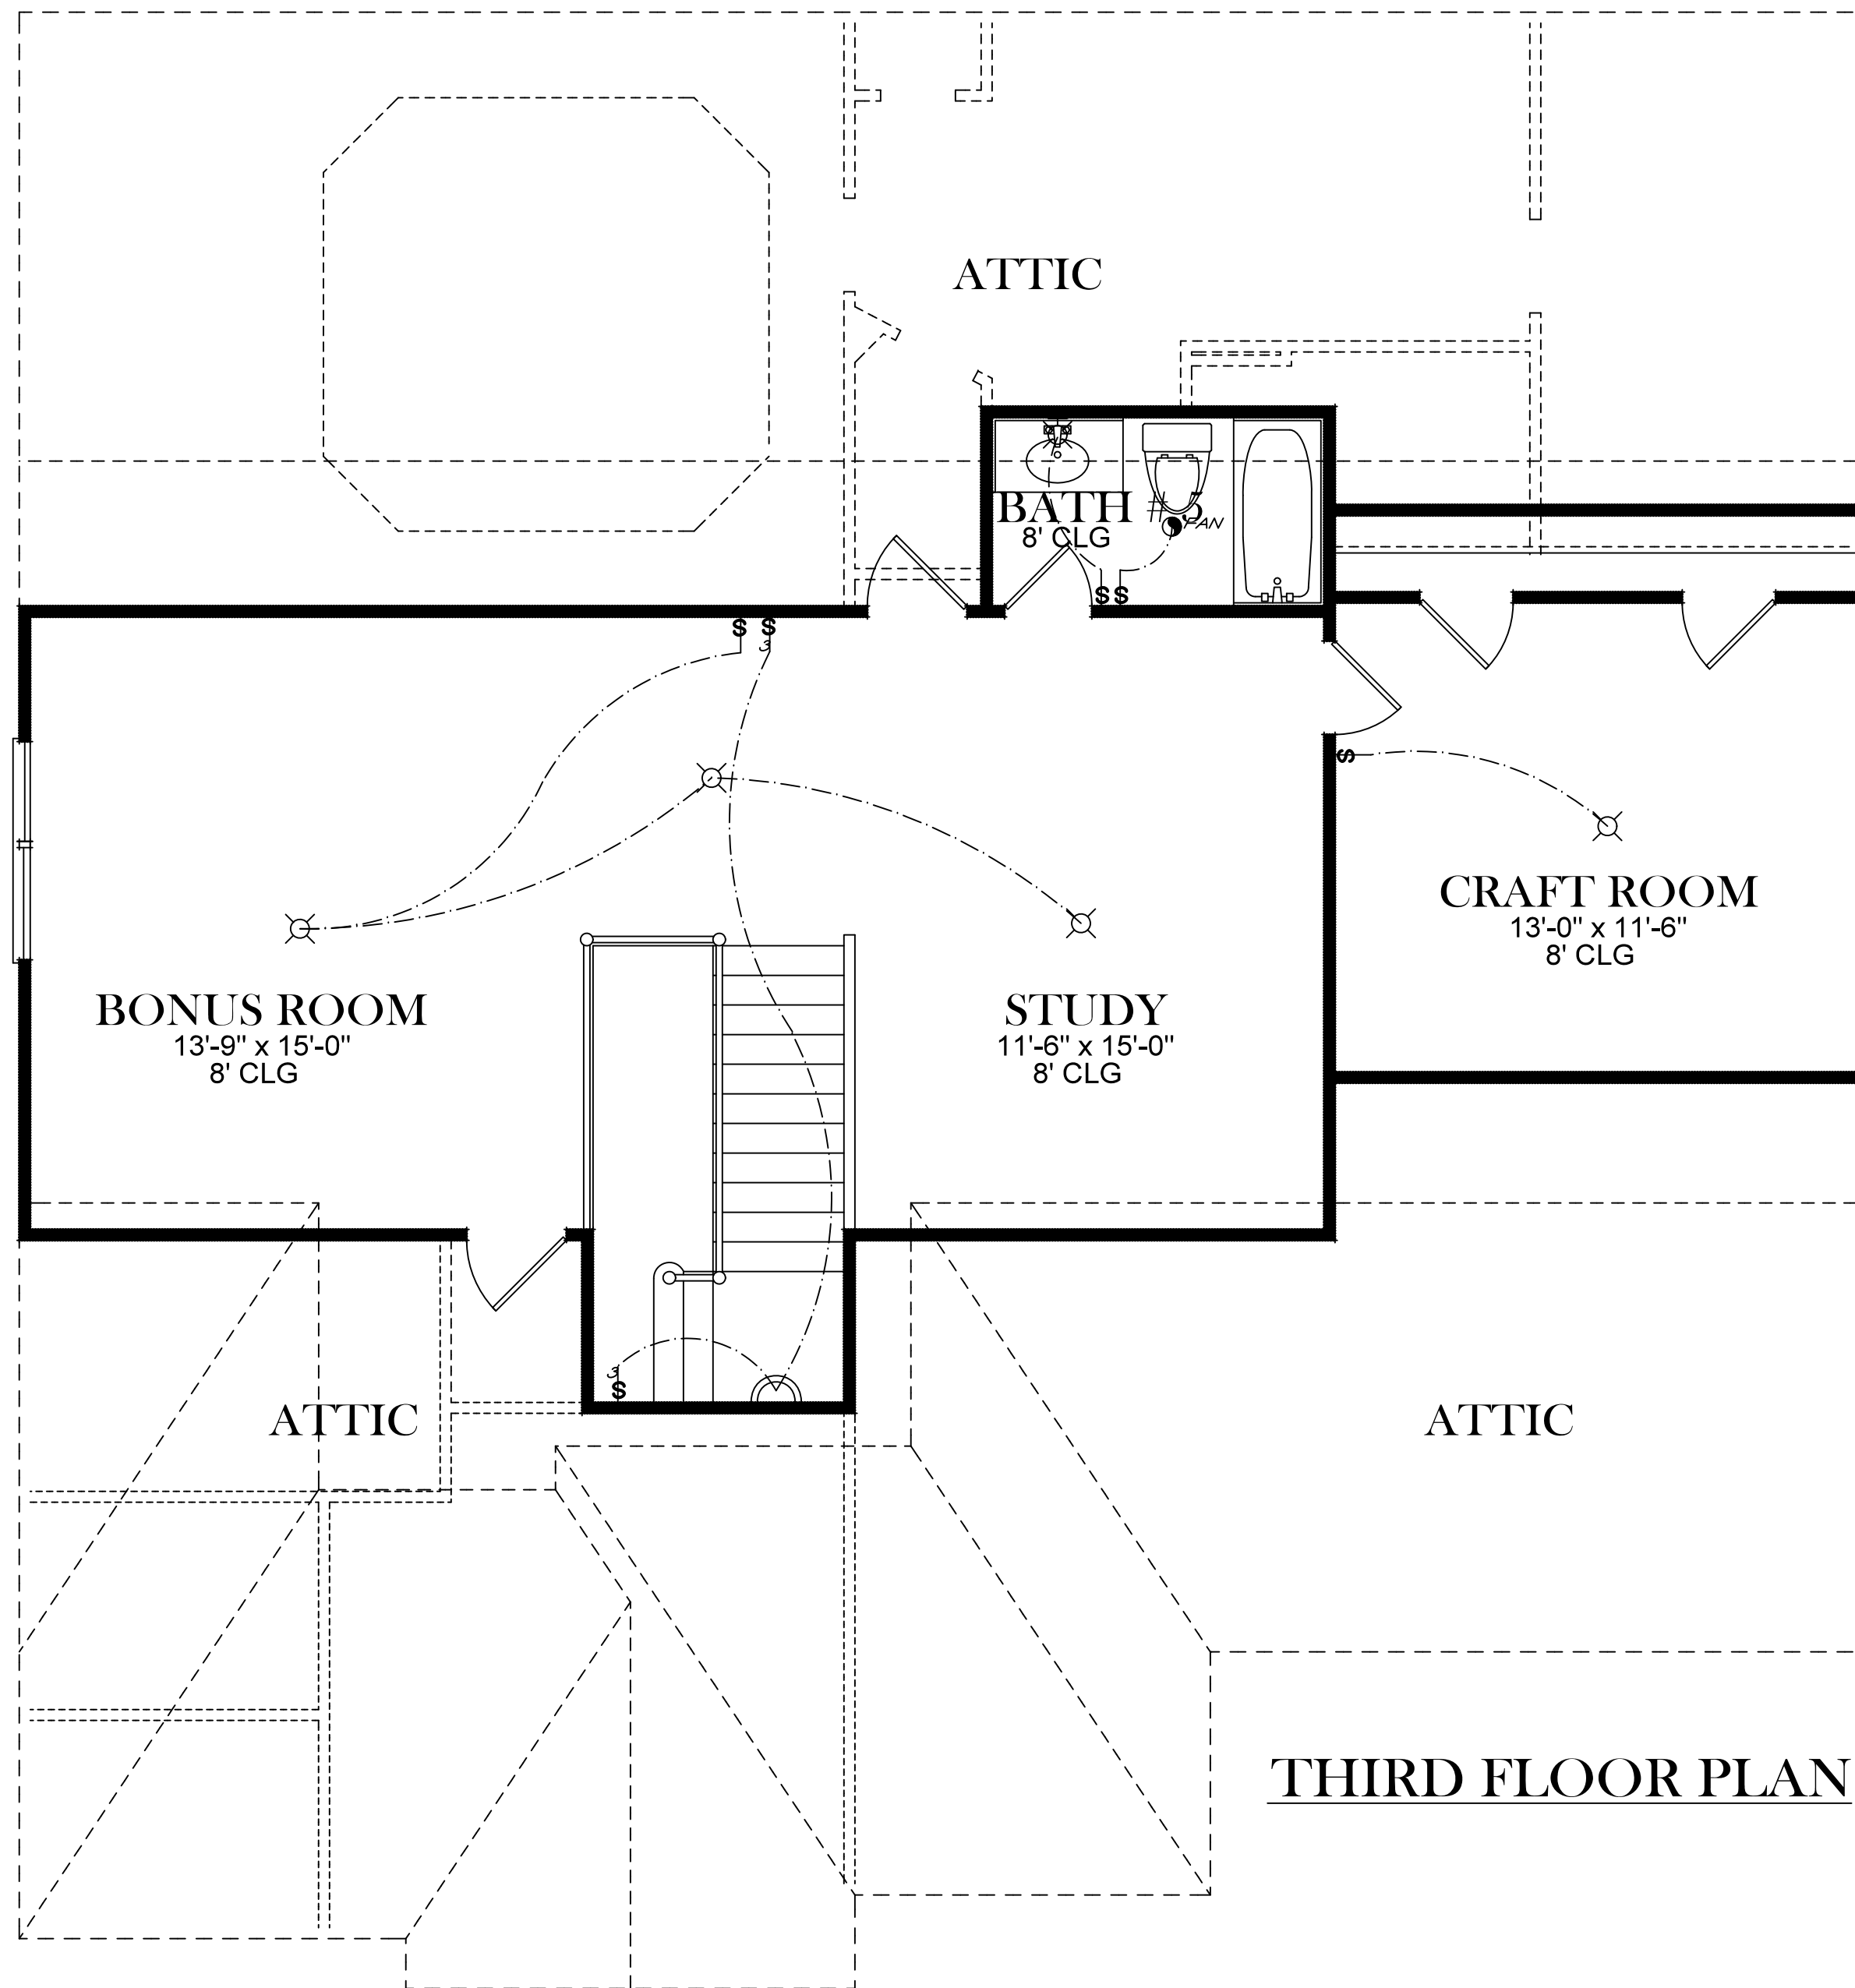

ELECTRICAL LEGEND	
	CEILING LIGHT FIXTURE
	WALL LIGHT FIXTURE
	RECESSED LIGHT FIXTURE
	WATER PROOF RECESSED LIGHT FIXTURE
	FLOOD LIGHT FIXTURE
	DUPLEX OUTLET
	DUPLEX OUTLET 42" A.F.F.
	220 VOLT OUTLET
	DUPLEX CEILING OUTLET
	DUPLEX FLOOR OUTLET
	SWITCHED DUPLEX OUTLET
	TELEPHONE
	TELEVISION
	SWITCH
	3-WAY SWITCH
	EXHAUST FAN
	EXHAUST FAN/LIGHT