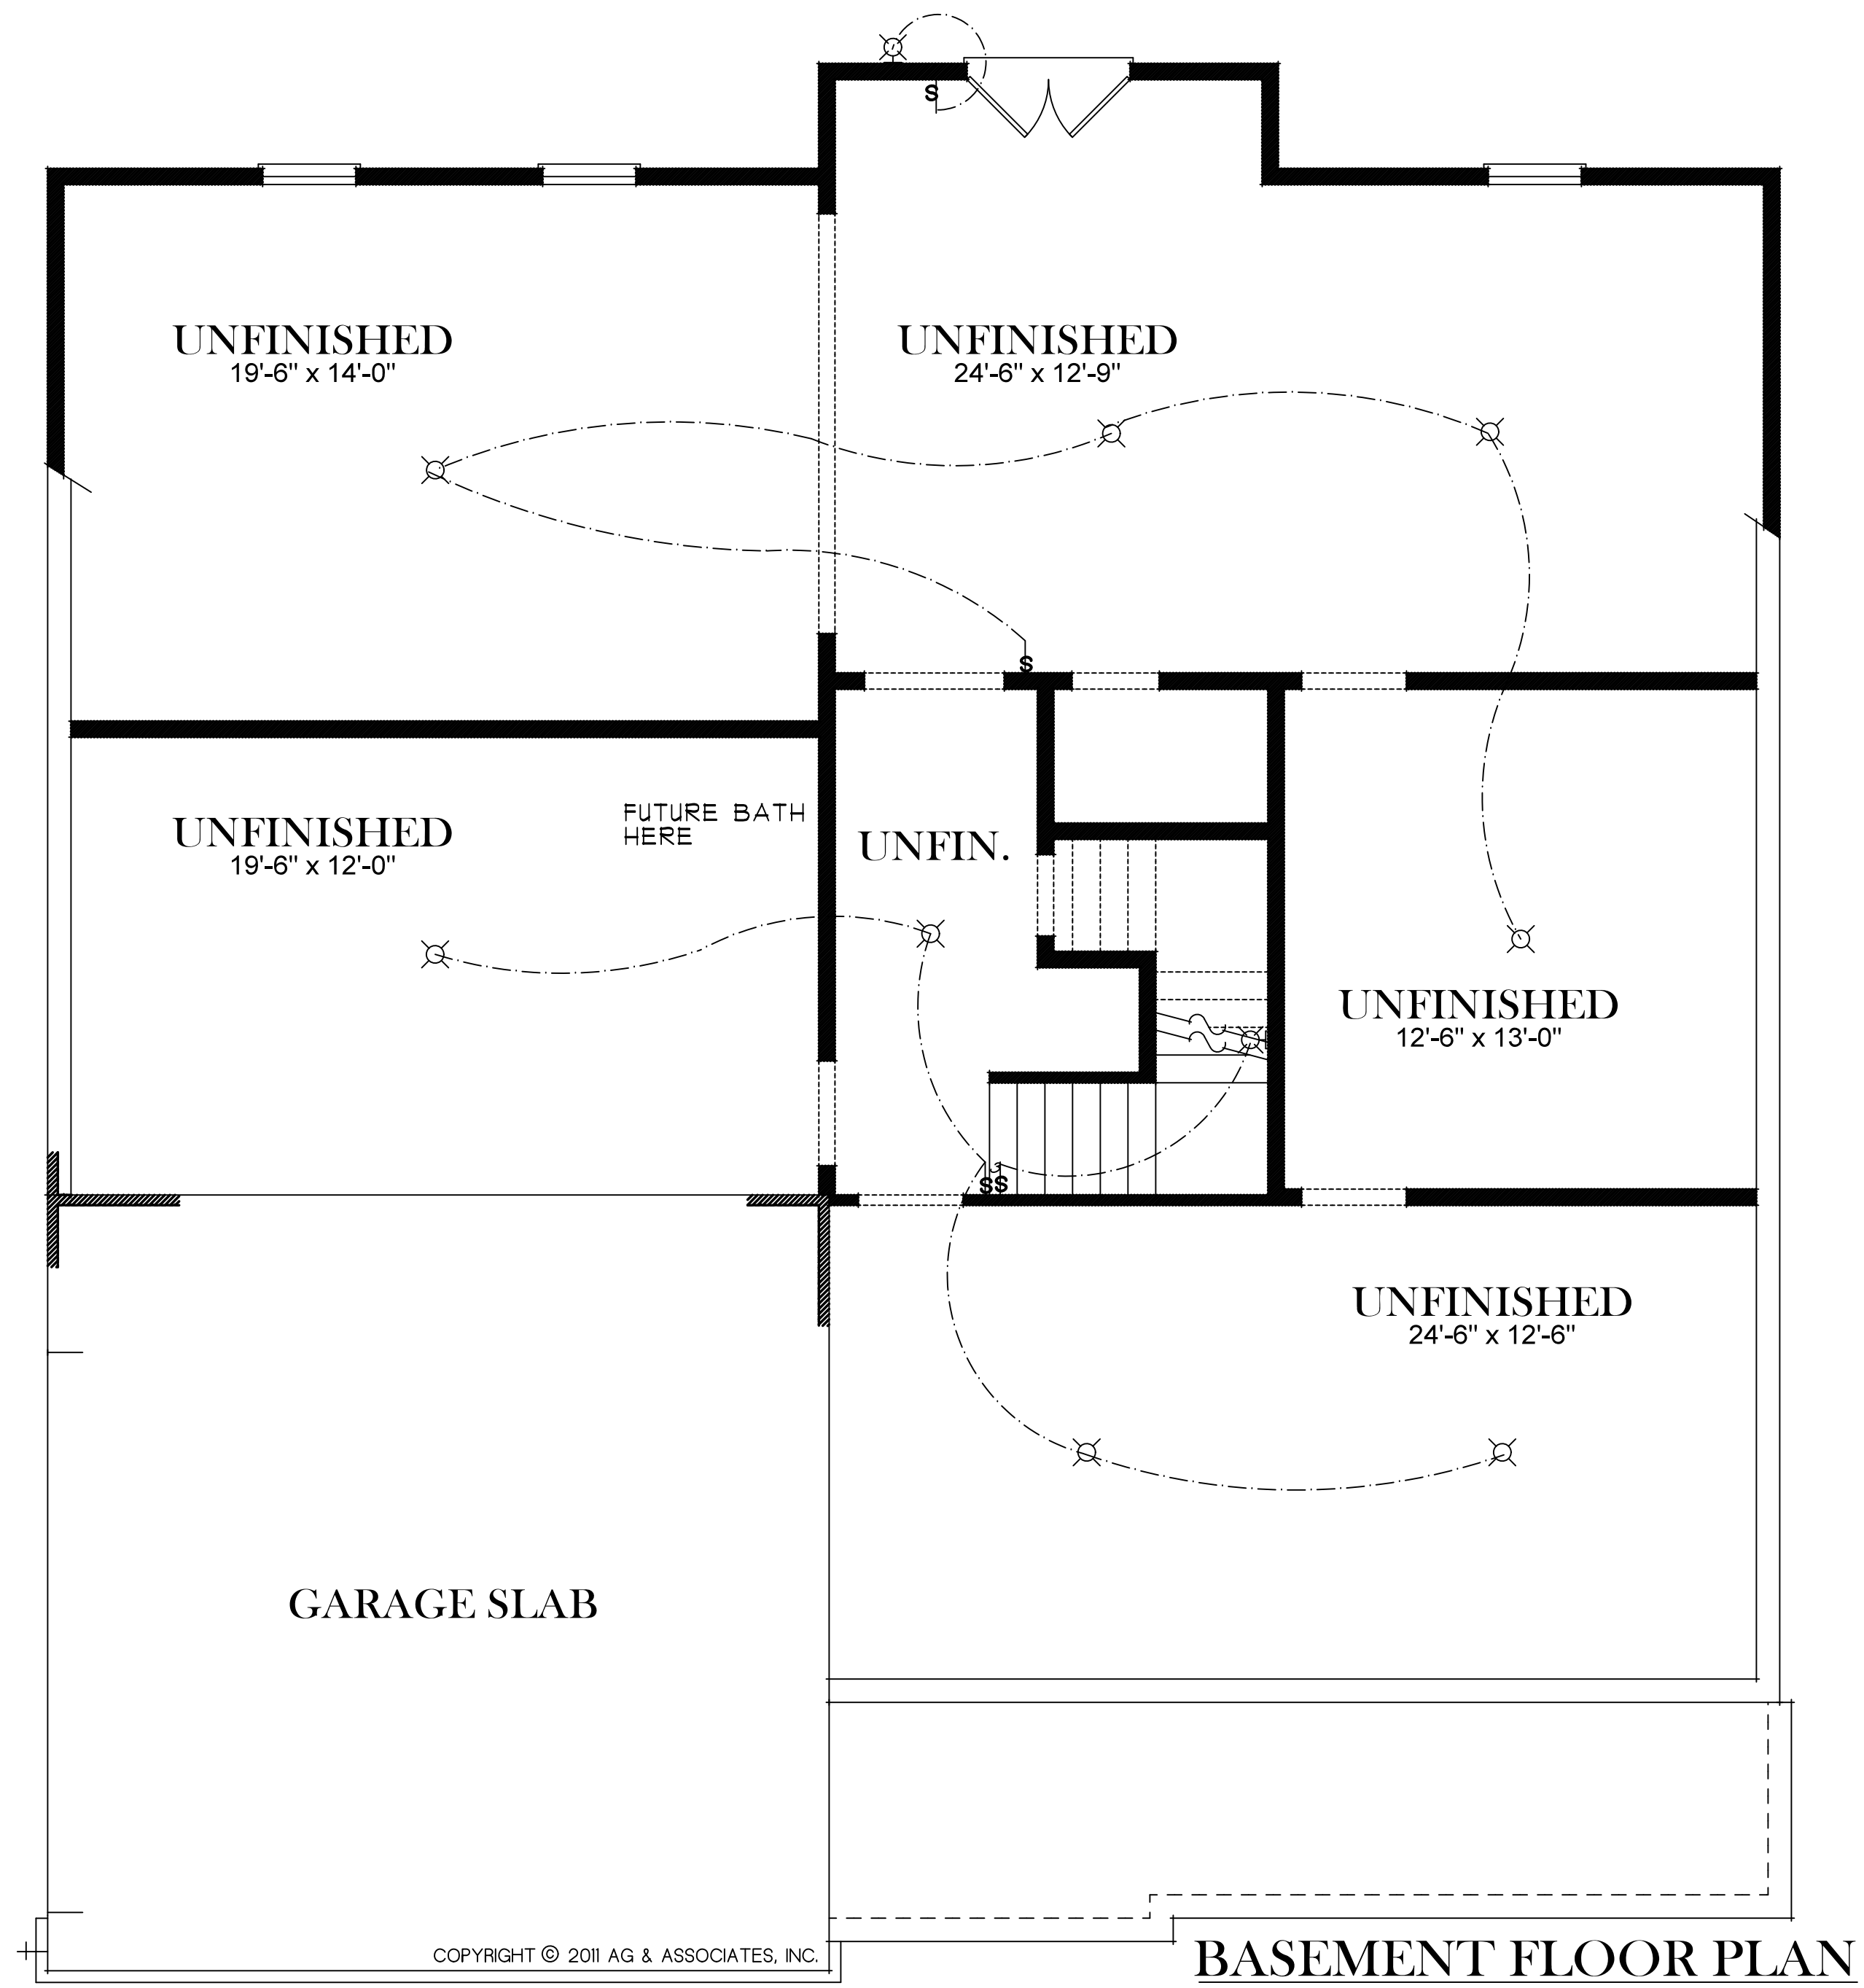

COPYRIGHT © 2011 AG & ASSOCIATES, INC.

FRONT ELEVATION

SQUARE FOOTAGES	
1ST FL-	1,896
SECOND FL-	1,853
THIRD FL-	821
<hr/>	
TOTAL SQ. FT.-	4,570

ELECTRICAL LEGEND

- ⊗ CEILING LIGHT FIXTURE
- ⊗ WALL LIGHT FIXTURE
- ⊗ RECESSED LIGHT FIXTURE
- ⊗^{WP} WATER PROOF RECESSED LIGHT FIXTURE
- ⊕ FLOOD LIGHT FIXTURE
- ⊕ DUPLEX OUTLET
- ⊕^{42"} DUPLEX OUTLET 42" A.F.F.
- ⊕ 220 VOLT OUTLET
- ⊕ DUPLEX CEILING OUTLET
- ⊕ DUPLEX FLOOR OUTLET
- ⊕ SWITCHED DUPLEX OUTLET
- ▲ TELEPHONE
- △ TELEVISION
- Ⓢ SWITCH
- Ⓢ³ 3-WAY SWITCH
- ⊖ EXHAUST FAN
- ⊖⊕ EXHAUST FAN/LIGHT

COPYRIGHT © 2011 AG & ASSOCIATES, INC.

BASEMENT FLOOR PLAN

ELECTRICAL LEGEND	
	CEILING LIGHT FIXTURE
	WALL LIGHT FIXTURE
	RECESSED LIGHT FIXTURE
	WATER PROOF RECESSED LIGHT FIXTURE
	FLOOD LIGHT FIXTURE
	DUPLEX OUTLET
	DUPLEX OUTLET 42" A.F.F.
	220 VOLT OUTLET
	DUPLEX CEILING OUTLET
	DUPLEX FLOOR OUTLET
	SWITCHED DUPLEX OUTLET
	TELEPHONE
	TELEVISION
	SWITCH
	3-WAY SWITCH
	EXHAUST FAN
	EXHAUST FAN/LIGHT