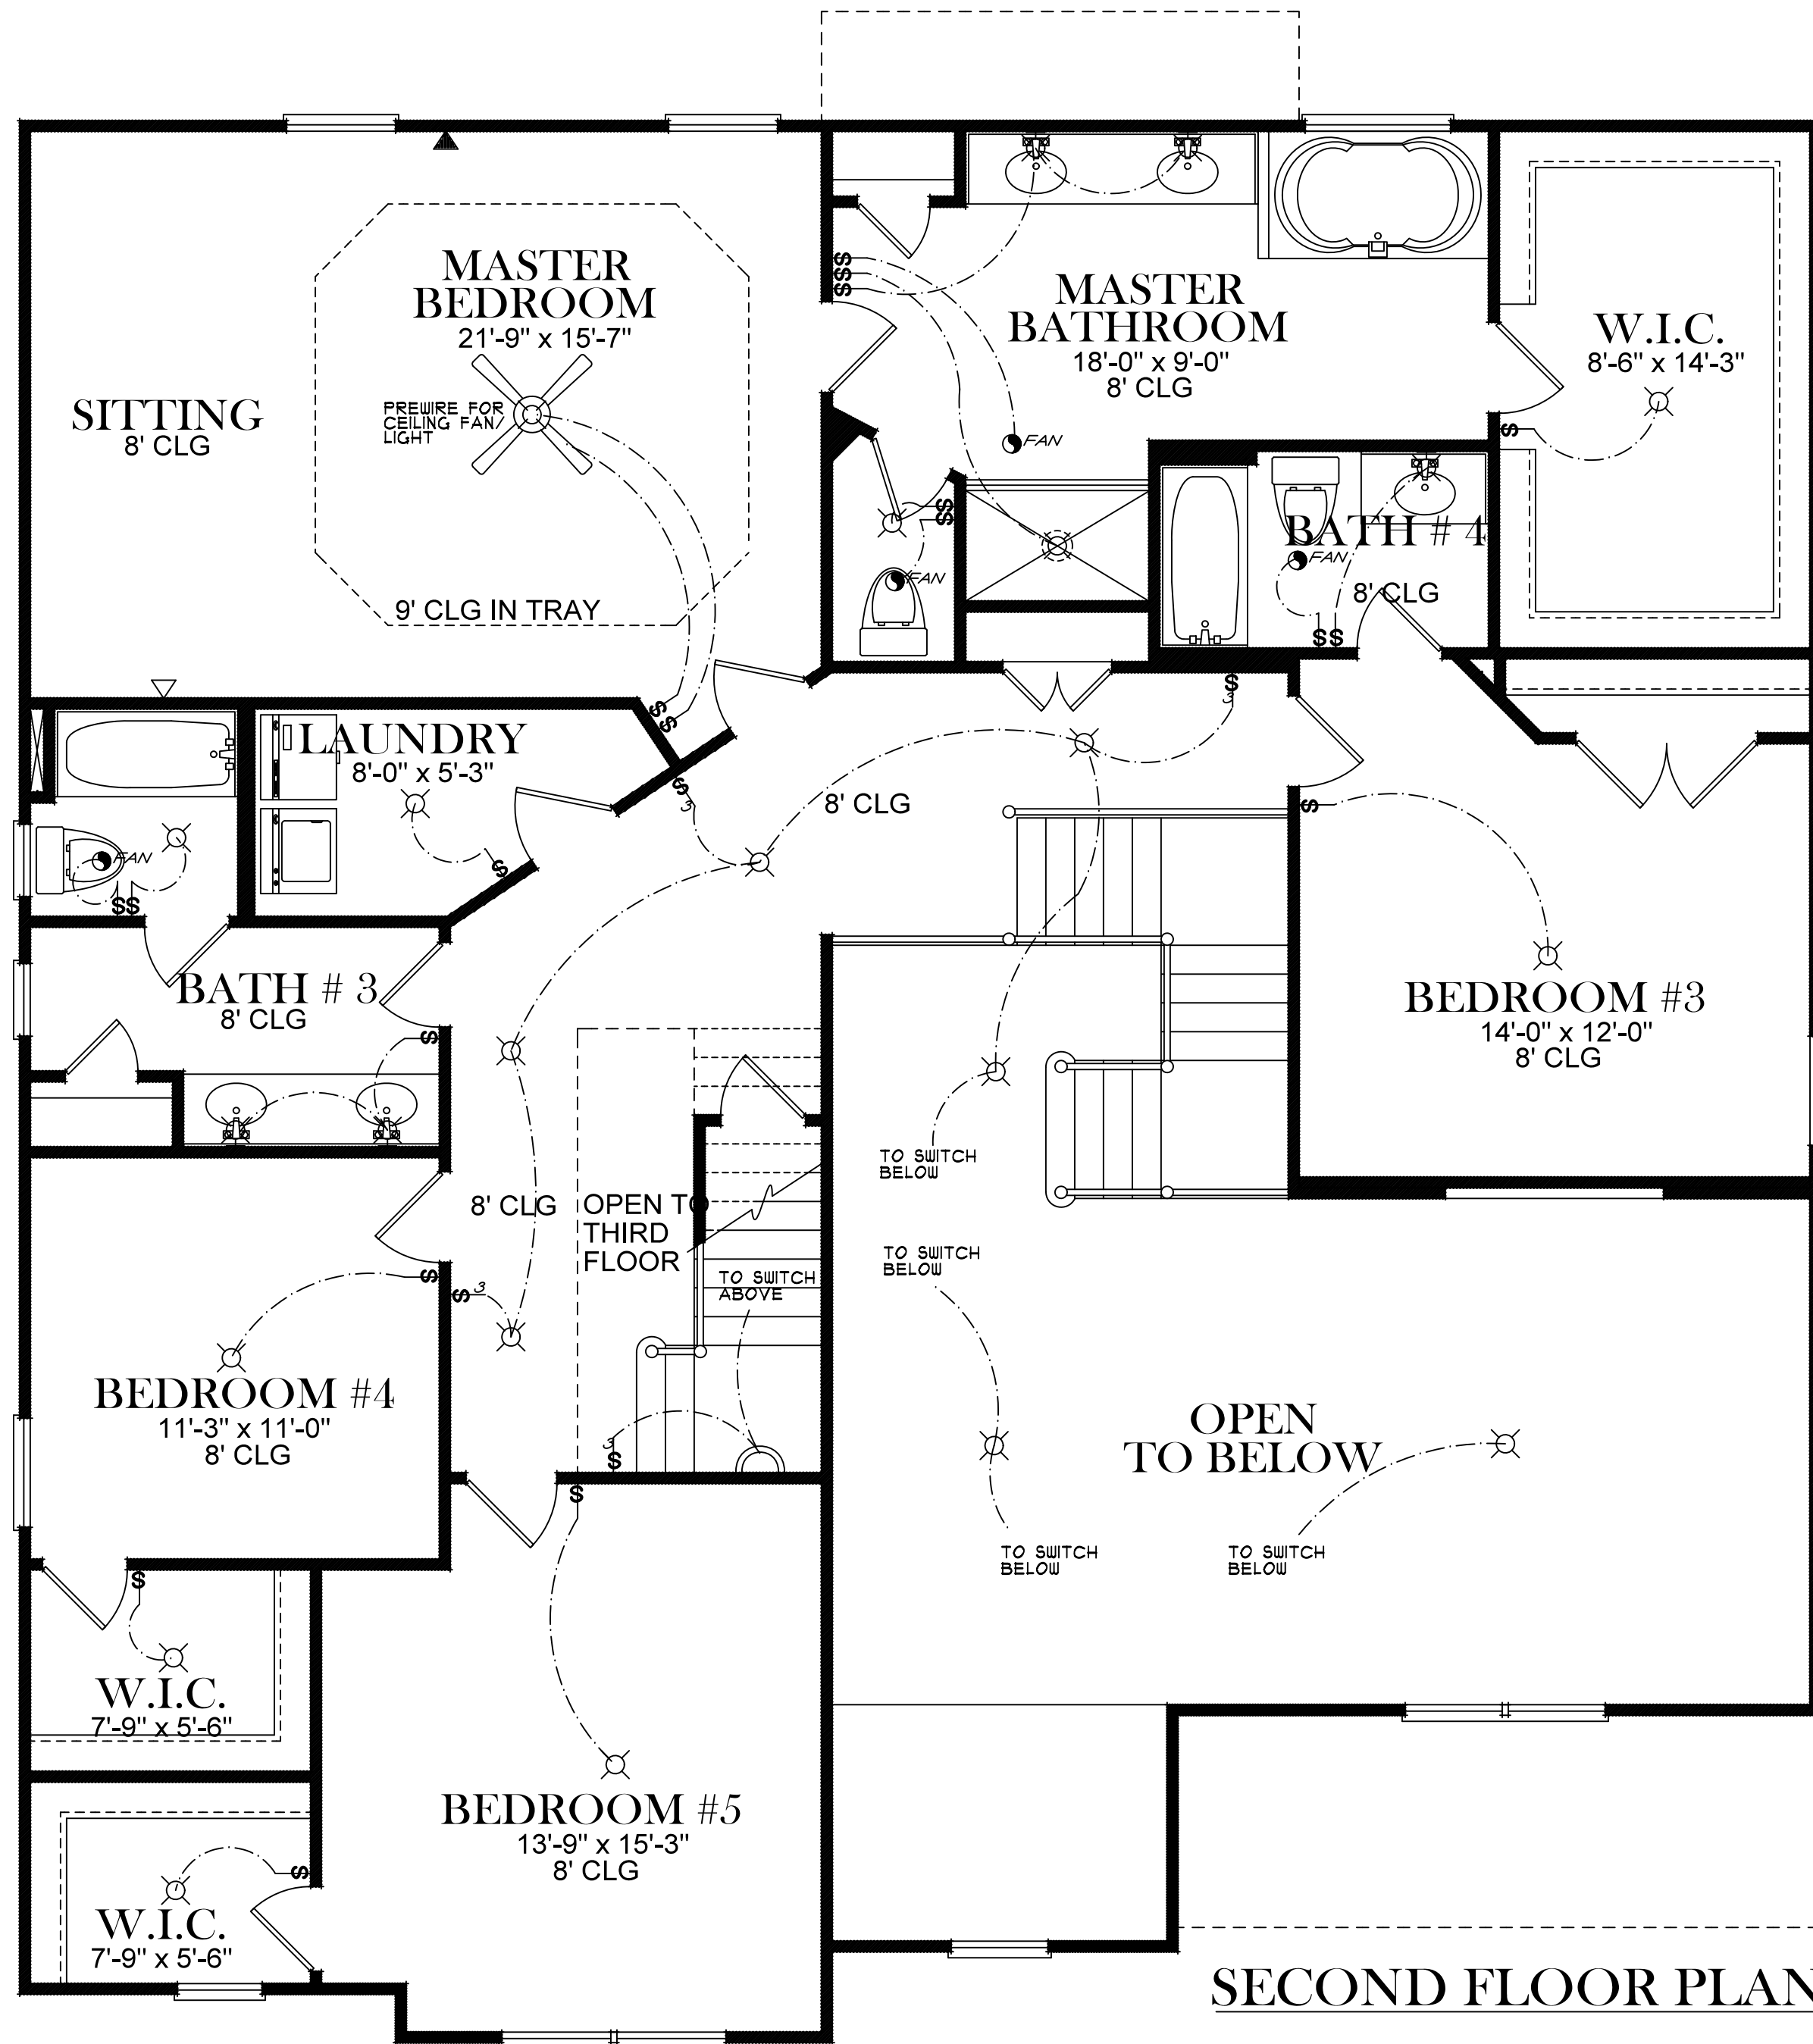

COPYRIGHT © 2011 AG & ASSOCIATES, INC.

FRONT ELEVATION

SQUARE FOOTAGES	
1ST FL-	1,896
SECOND FL-	1,853
THIRD FL-	821
<hr/>	
TOTAL SQ. FT.-	4,570

ELECTRICAL LEGEND

- ⊗ CEILING LIGHT FIXTURE
- ⊗ WALL LIGHT FIXTURE
- ⊗ RECESSED LIGHT FIXTURE
- ⊗^{WP} WATER PROOF RECESSED LIGHT FIXTURE
- ⊕ FLOOD LIGHT FIXTURE
- ⊕ DUPLEX OUTLET
- ⊕^{42"} DUPLEX OUTLET 42" A.F.F.
- ⊕ 220 VOLT OUTLET
- ⊕ DUPLEX CEILING OUTLET
- ⊕ DUPLEX FLOOR OUTLET
- ⊕ SWITCHED DUPLEX OUTLET
- ▲ TELEPHONE
- △ TELEVISION
- Ⓢ SWITCH
- Ⓢ³ 3-WAY SWITCH
- ⊖ EXHAUST FAN
- ⊖⊕ EXHAUST FAN/LIGHT

COPYRIGHT © 2011 AG & ASSOCIATES, INC.

BASEMENT FLOOR PLAN

ELECTRICAL LEGEND	
	CEILING LIGHT FIXTURE
	WALL LIGHT FIXTURE
	RECESSED LIGHT FIXTURE
	WATER PROOF RECESSED LIGHT FIXTURE
	FLOOD LIGHT FIXTURE
	DUPLEX OUTLET
	DUPLEX OUTLET 42" A.F.F.
	220 VOLT OUTLET
	DUPLEX CEILING OUTLET
	DUPLEX FLOOR OUTLET
	SWITCHED DUPLEX OUTLET
	TELEPHONE
	TELEVISION
	SWITCH
	3-WAY SWITCH
	EXHAUST FAN
	EXHAUST FAN/LIGHT

FIRST FLOOR PLAN

COPYRIGHT © 2011 AG & ASSOCIATES, INC.

ELECTRICAL LEGEND	
	CEILING LIGHT FIXTURE
	WALL LIGHT FIXTURE
	RECESSED LIGHT FIXTURE
	WATER PROOF RECESSED LIGHT FIXTURE
	FLOOD LIGHT FIXTURE
	DUPLEX OUTLET
	DUPLEX OUTLET 42" A.F.F.
	220 VOLT OUTLET
	DUPLEX CEILING OUTLET
	DUPLEX FLOOR OUTLET
	SWITCHED DUPLEX OUTLET
	TELEPHONE
	TELEVISION
	SWITCH
	3-WAY SWITCH
	EXHAUST FAN
	EXHAUST FAN/LIGHT

SECOND FLOOR PLAN

ELECTRICAL LEGEND	
	CEILING LIGHT FIXTURE
	WALL LIGHT FIXTURE
	RECESSED LIGHT FIXTURE
	WATER PROOF RECESSED LIGHT FIXTURE
	FLOOD LIGHT FIXTURE
	DUPLEX OUTLET
	DUPLEX OUTLET 42" A.F.F.
	220 VOLT OUTLET
	DUPLEX CEILING OUTLET
	DUPLEX FLOOR OUTLET
	SWITCHED DUPLEX OUTLET
	TELEPHONE
	TELEVISION
	SWITCH
	3-WAY SWITCH
	EXHAUST FAN
	EXHAUST FAN/LIGHT