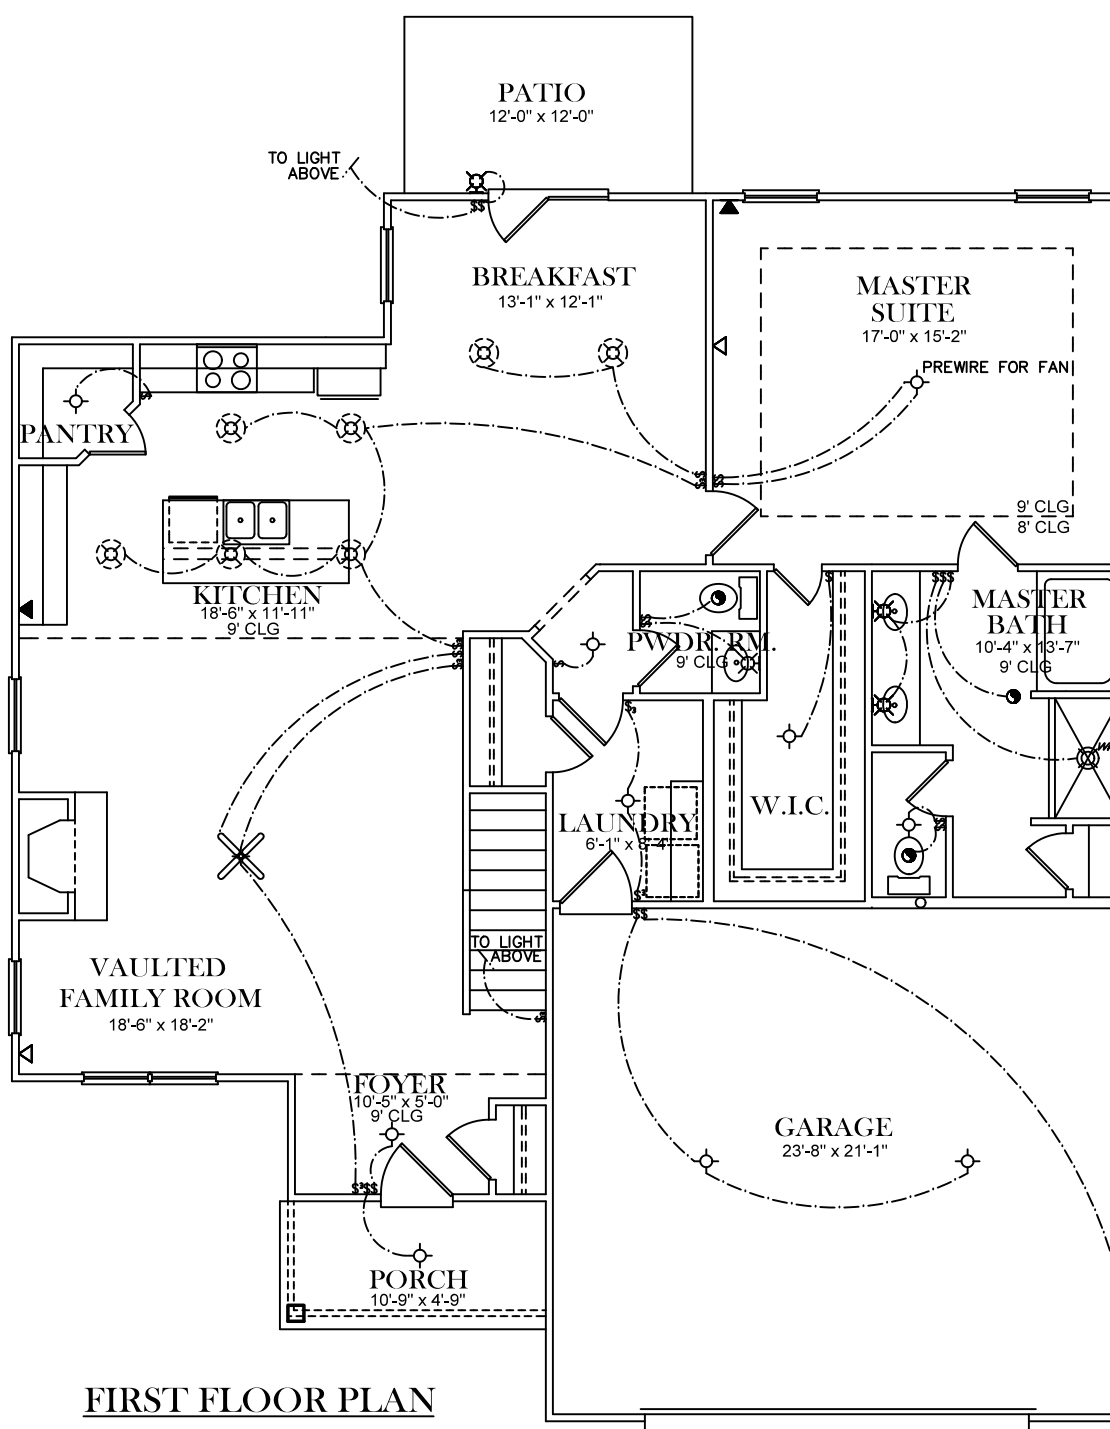

FRONT ELEVATION

SQUARE FOOTAGES
1ST FL- 1,510
SECOND FL- 908
TOTAL SQ. FT.- 2,418

FIRST FLOOR PLAN

ELECTRICAL LEGEND	
	CEILING LIGHT FIXTURE
	WALL LIGHT FIXTURE
	RECESSED LIGHT FIXTURE
	WATER PROOF RECESSED LIGHT FIXTURE
	FLOOD LIGHT FIXTURE
	DUPLEX OUTLET
	DUPLEX OUTLET 42" A.F.F.
	220 VOLT OUTLET
	DUPLEX CEILING OUTLET
	DUPLEX FLOOR OUTLET
	SWITCHED DUPLEX OUTLET
	TELEPHONE
	TELEVISION
	SWITCH
	3-WAY SWITCH
	EXHAUST FAN
	EXHAUST FAN/LIGHT

FLOOD LIGHT

**SECOND FLOOR PLAN**

ELECTRICAL LEGEND	
	CEILING LIGHT FIXTURE
	WALL LIGHT FIXTURE
	RECESSED LIGHT FIXTURE
	WATER PROOF RECESSED LIGHT FIXTURE
	FLOOD LIGHT FIXTURE
	DUPLEX OUTLET
	DUPLEX OUTLET 12" A.F.F.
	220 VOLT OUTLET
	DUPLEX CEILING OUTLET
	DUPLEX FLOOR OUTLET
	SWITCHED DUPLEX OUTLET
	TELEPHONE
	TELEVISION
	SWITCH
	3-WAY SWITCH
	EXHAUST FAN
	EXHAUST FAN/LIGHT

**OPTIONAL 5TH BEDROOM**  
ADD 413 SQ. FT.