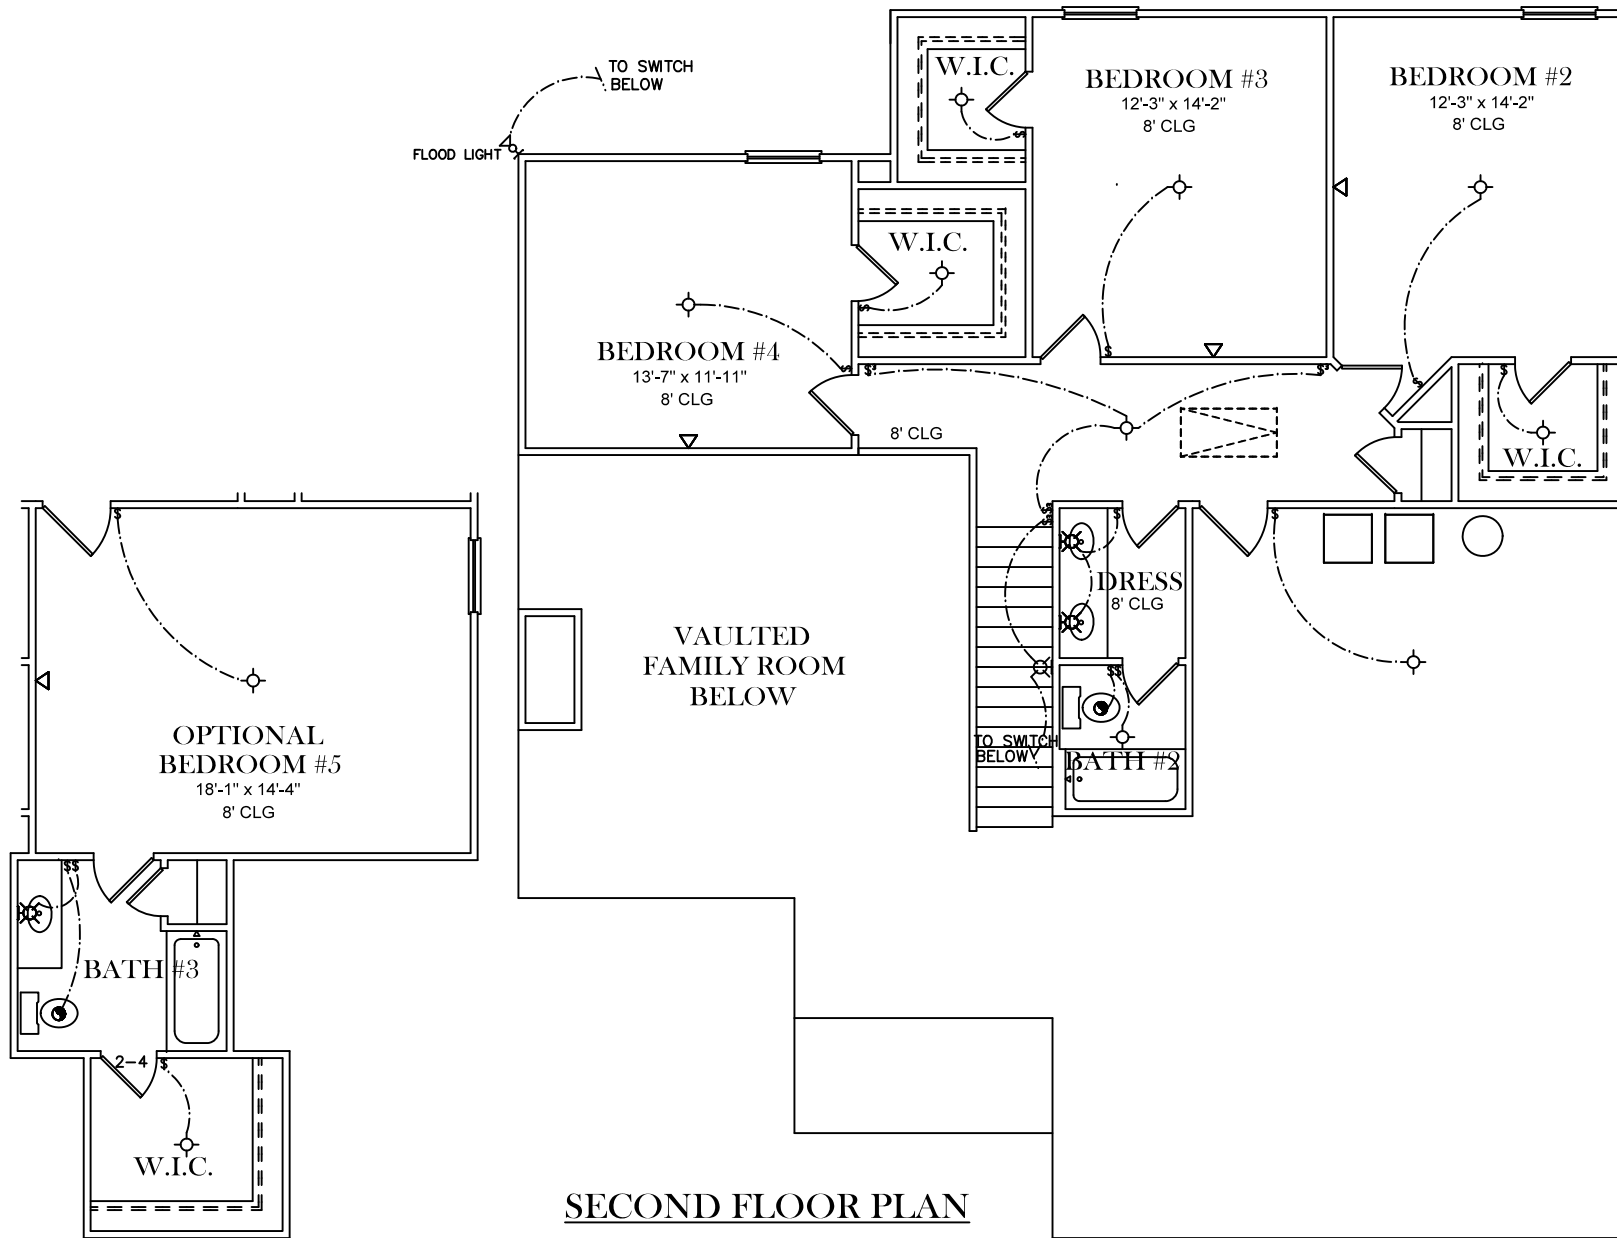

FRONT ELEVATION

SQUARE FOOTAGES
1ST FL- 1,510
SECOND FL- 908
TOTAL SQ. FT.- 2,418

FIRST FLOOR PLAN

ELECTRICAL LEGEND	
	CEILING LIGHT FIXTURE
	WALL LIGHT FIXTURE
	RECESSED LIGHT FIXTURE
	WATER PROOF RECESSED LIGHT FIXTURE
	FLOOD LIGHT FIXTURE
	DUPLEX OUTLET
	DUPLEX OUTLET 42" A.F.F.
	220 VOLT OUTLET
	DUPLEX CEILING OUTLET
	DUPLEX FLOOR OUTLET
	SWITCHED DUPLEX OUTLET
	TELEPHONE
	TELEVISION
	SWITCH
	3-WAY SWITCH
	EXHAUST FAN
	EXHAUST FAN/LIGHT

FLOOD LIGHT

**SECOND FLOOR PLAN**

ELECTRICAL LEGEND	
	CEILING LIGHT FIXTURE
	WALL LIGHT FIXTURE
	RECESSED LIGHT FIXTURE
	WATER PROOF RECESSED LIGHT FIXTURE
	FLOOD LIGHT FIXTURE
	DUPLEX OUTLET
	DUPLEX OUTLET 12" A.F.F.
	220 VOLT OUTLET
	DUPLEX CEILING OUTLET
	DUPLEX FLOOR OUTLET
	SWITCHED DUPLEX OUTLET
	TELEPHONE
	TELEVISION
	SWITCH
	3-WAY SWITCH
	EXHAUST FAN
	EXHAUST FAN/LIGHT

**OPTIONAL 5TH BEDROOM**  
ADD 413 SQ. FT.