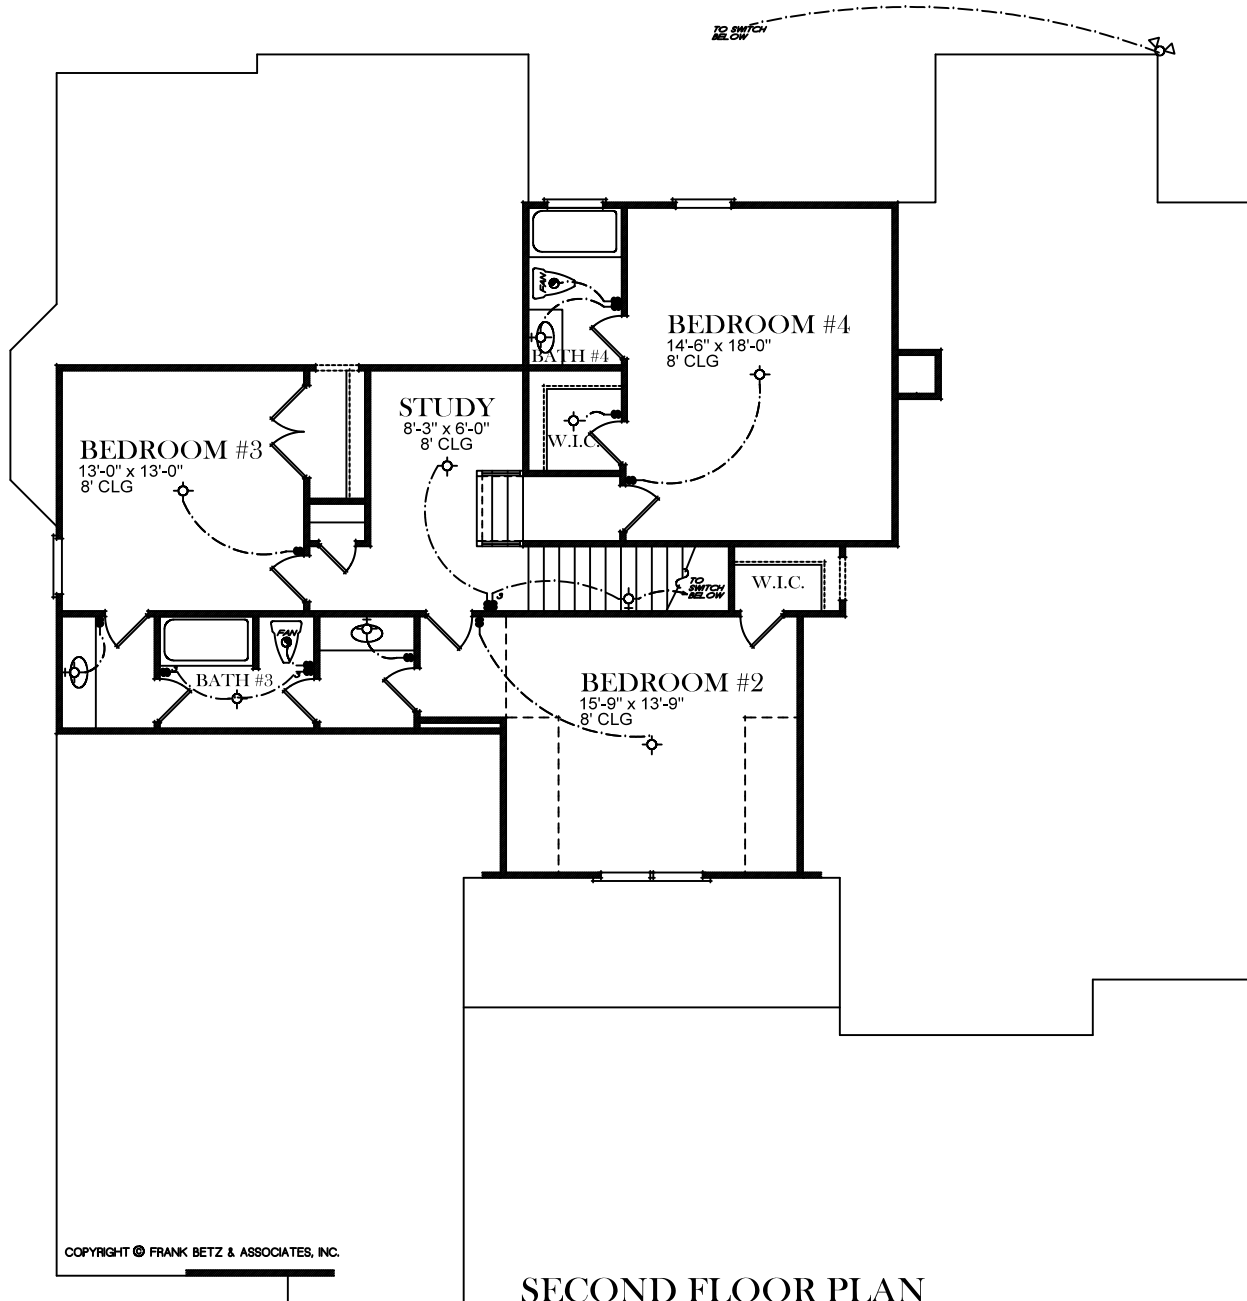

FRONT ELEVATION

SQUARE FOOTAGES
1ST FL- 2,499
SECOND FL- 1,129
TOTAL SQ. FT.- 3,628

ELECTRICAL LEGEND

- ☒ CEILING LIGHT FIXTURE
- ☒ WALL LIGHT FIXTURE
- ☐ RECESSED LIGHT FIXTURE
- ☐ WATER PROOF RECESSED LIGHT FIXTURE
- ☐ FLOOD LIGHT FIXTURE
- ⊕ DUPLEX OUTLET
- ⊕ DUPLEX OUTLET 42" A.F.F.
- ⊕ 220 VOLT OUTLET
- ⊕ DUPLEX CEILING OUTLET
- ⊕ DUPLEX FLOOR OUTLET
- ⊕ SWITCHED DUPLEX OUTLET
- ☒ TELEPHONE
- ☒ SWITCH
- ☒ 3-WAY SWITCH
- ☒ EXHAUST FAN
- ☒ EXHAUST FAN/LIGHT

BASEMENT FLOOR PLAN

ELECTRICAL LEGEND

-  CEILING LIGHT FIXTURE
-  WALL LIGHT FIXTURE
-  RECESSED LIGHT FIXTURE
-  WATER PROOF RECESSED LIGHT FIXTURE
-  FLOOD LIGHT FIXTURE
-  DUPLEX OUTLET
-  DUPLEX OUTLET 42" A.F.F.
-  220 VOLT OUTLET
-  DUPLEX CEILING OUTLET
-  DUPLEX FLOOR OUTLET
-  SWITCHED DUPLEX OUTLET
-  TELEPHONE
-  SWITCH
-  3-WAY SWITCH
-  EXHAUST FAN
-  EXHAUST FAN/LIGHT

COPYRIGHT © FRANK BETZ & ASSOCIATES, INC.

ELECTRICAL LEGEND

- ☒ CEILING LIGHT FIXTURE
- ☒ WALL LIGHT FIXTURE
- ⊙ RECESSED LIGHT FIXTURE
- ☒ WATER PROOF RECESSED LIGHT FIXTURE
- ☒ FLOOD LIGHT FIXTURE
- ⊕ DUPLEX OUTLET
- ⊕ DUPLEX OUTLET 42" A.F.F.
- ⊕ 220 VOLT OUTLET
- ⊕ DUPLEX CEILING OUTLET
- ⊕ DUPLEX FLOOR OUTLET
- ⊕ SWITCHED DUPLEX OUTLET
- ☒ TELEPHONE
- △ TELEVISION
- ⊕ SWITCH
- ⊕ 3-WAY SWITCH
- ⊕ EXHAUST FAN
- ⊕ EXHAUST FAN/LIGHT

SECOND FLOOR PLAN