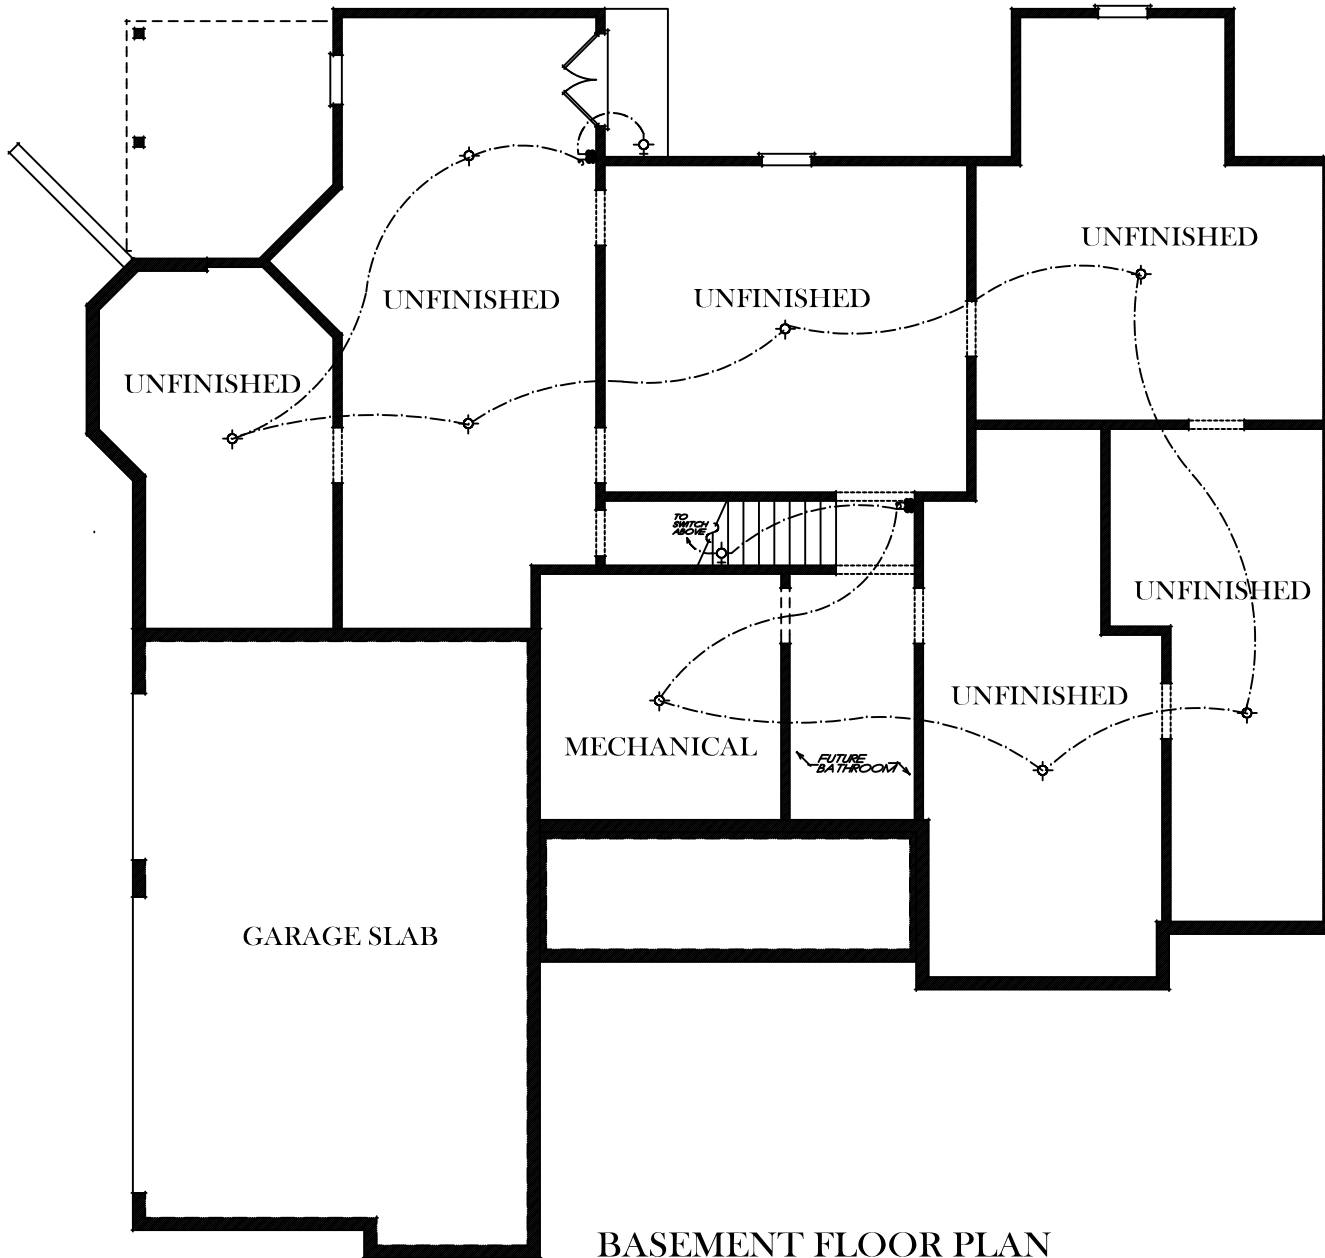

FRONT ELEVATION

SQUARE FOOTAGES
1ST FL- 2,499
SECOND FL- 1,129
TOTAL SQ. FT.- 3,628

ELECTRICAL LEGEND

- ☒ CEILING LIGHT FIXTURE
- ☒ WALL LIGHT FIXTURE
- ☐ RECESSED LIGHT FIXTURE
- ☐ WATER PROOF RECESSED LIGHT FIXTURE
- ☐ FLOOD LIGHT FIXTURE
- ⊕ DUPLEX OUTLET
- ⊕ DUPLEX OUTLET 42" A.F.F.
- ⊕ 220 VOLT OUTLET
- ⊕ DUPLEX CEILING OUTLET
- ⊕ DUPLEX FLOOR OUTLET
- ⊕ SWITCHED DUPLEX OUTLET
- ☒ TELEPHONE
- ☒ SWITCH
- ☒ 3-WAY SWITCH
- ☒ EXHAUST FAN
- ☒ EXHAUST FAN/LIGHT

BASEMENT FLOOR PLAN

ELECTRICAL LEGEND

-  CEILING LIGHT FIXTURE
-  WALL LIGHT FIXTURE
-  RECESSED LIGHT FIXTURE
-  WATER PROOF RECESSED LIGHT FIXTURE
-  FLOOD LIGHT FIXTURE
-  DUPLEX OUTLET
-  DUPLEX OUTLET 42" A.F.F.
-  220 VOLT OUTLET
-  DUPLEX CEILING OUTLET
-  DUPLEX FLOOR OUTLET
-  SWITCHED DUPLEX OUTLET
-  TELEPHONE
-  SWITCH
-  3-WAY SWITCH
-  EXHAUST FAN
-  EXHAUST FAN/LIGHT

SECOND FLOOR PLAN