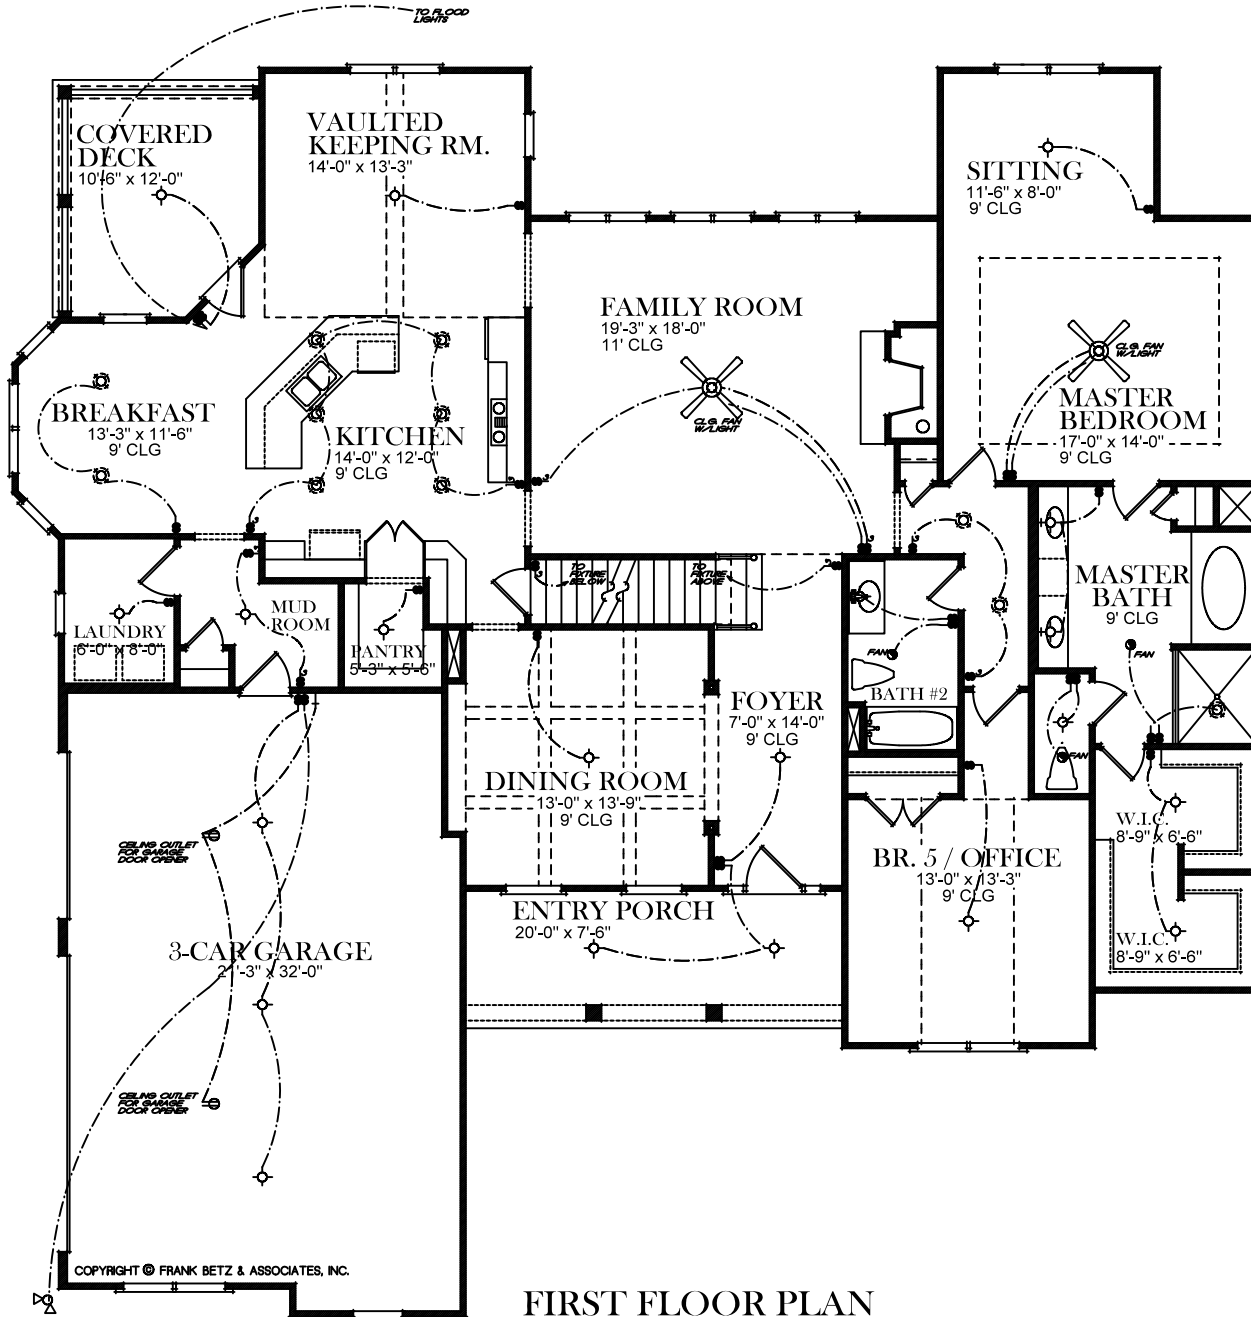

FRONT ELEVATION

SQUARE FOOTAGES
1ST FL- 2,499
SECOND FL- 1,129
TOTAL SQ. FT.- 3,628

ELECTRICAL LEGEND

- ☒ CEILING LIGHT FIXTURE
- ☒ WALL LIGHT FIXTURE
- ☐ RECESSED LIGHT FIXTURE
- ☐ WATER PROOF RECESSED LIGHT FIXTURE
- ☐ FLOOD LIGHT FIXTURE
- ⊕ DUPLEX OUTLET
- ⊕ DUPLEX OUTLET 42" A.F.F.
- ⊕ 220 VOLT OUTLET
- ⊕ DUPLEX CEILING OUTLET
- ⊕ DUPLEX FLOOR OUTLET
- ⊕ SWITCHED DUPLEX OUTLET
- ☒ TELEPHONE
- ☒ SWITCH
- ☒ 3-WAY SWITCH
- ☒ EXHAUST FAN
- ☒ EXHAUST FAN/LIGHT

BASEMENT FLOOR PLAN

ELECTRICAL LEGEND

-  CEILING LIGHT FIXTURE
-  WALL LIGHT FIXTURE
-  RECESSED LIGHT FIXTURE
-  WATER PROOF RECESSED LIGHT FIXTURE
-  FLOOD LIGHT FIXTURE
-  DUPLEX OUTLET
-  DUPLEX OUTLET 42" A.F.F.
-  220 VOLT OUTLET
-  DUPLEX CEILING OUTLET
-  DUPLEX FLOOR OUTLET
-  SWITCHED DUPLEX OUTLET
-  TELEPHONE
-  SWITCH
-  3-WAY SWITCH
-  EXHAUST FAN
-  EXHAUST FAN/LIGHT

COPYRIGHT © FRANK BETZ & ASSOCIATES, INC.

ELECTRICAL LEGEND

- ☒ CEILING LIGHT FIXTURE
- ☒ WALL LIGHT FIXTURE
- ⊙ RECESSED LIGHT FIXTURE
- ☒ WATER PROOF RECESSED LIGHT FIXTURE
- ☒ FLOOD LIGHT FIXTURE
- ⊕ DUPLEX OUTLET
- ⊕ DUPLEX OUTLET 42" A.F.F.
- ⊕ 220 VOLT OUTLET
- ⊕ DUPLEX CEILING OUTLET
- ⊕ DUPLEX FLOOR OUTLET
- ⊕ SWITCHED DUPLEX OUTLET
- ☒ TELEPHONE
- △ TELEVISION
- ⊕ SWITCH
- ⊕ 3-WAY SWITCH
- ⊕ EXHAUST FAN
- ⊕ EXHAUST FAN/LIGHT

SECOND FLOOR PLAN