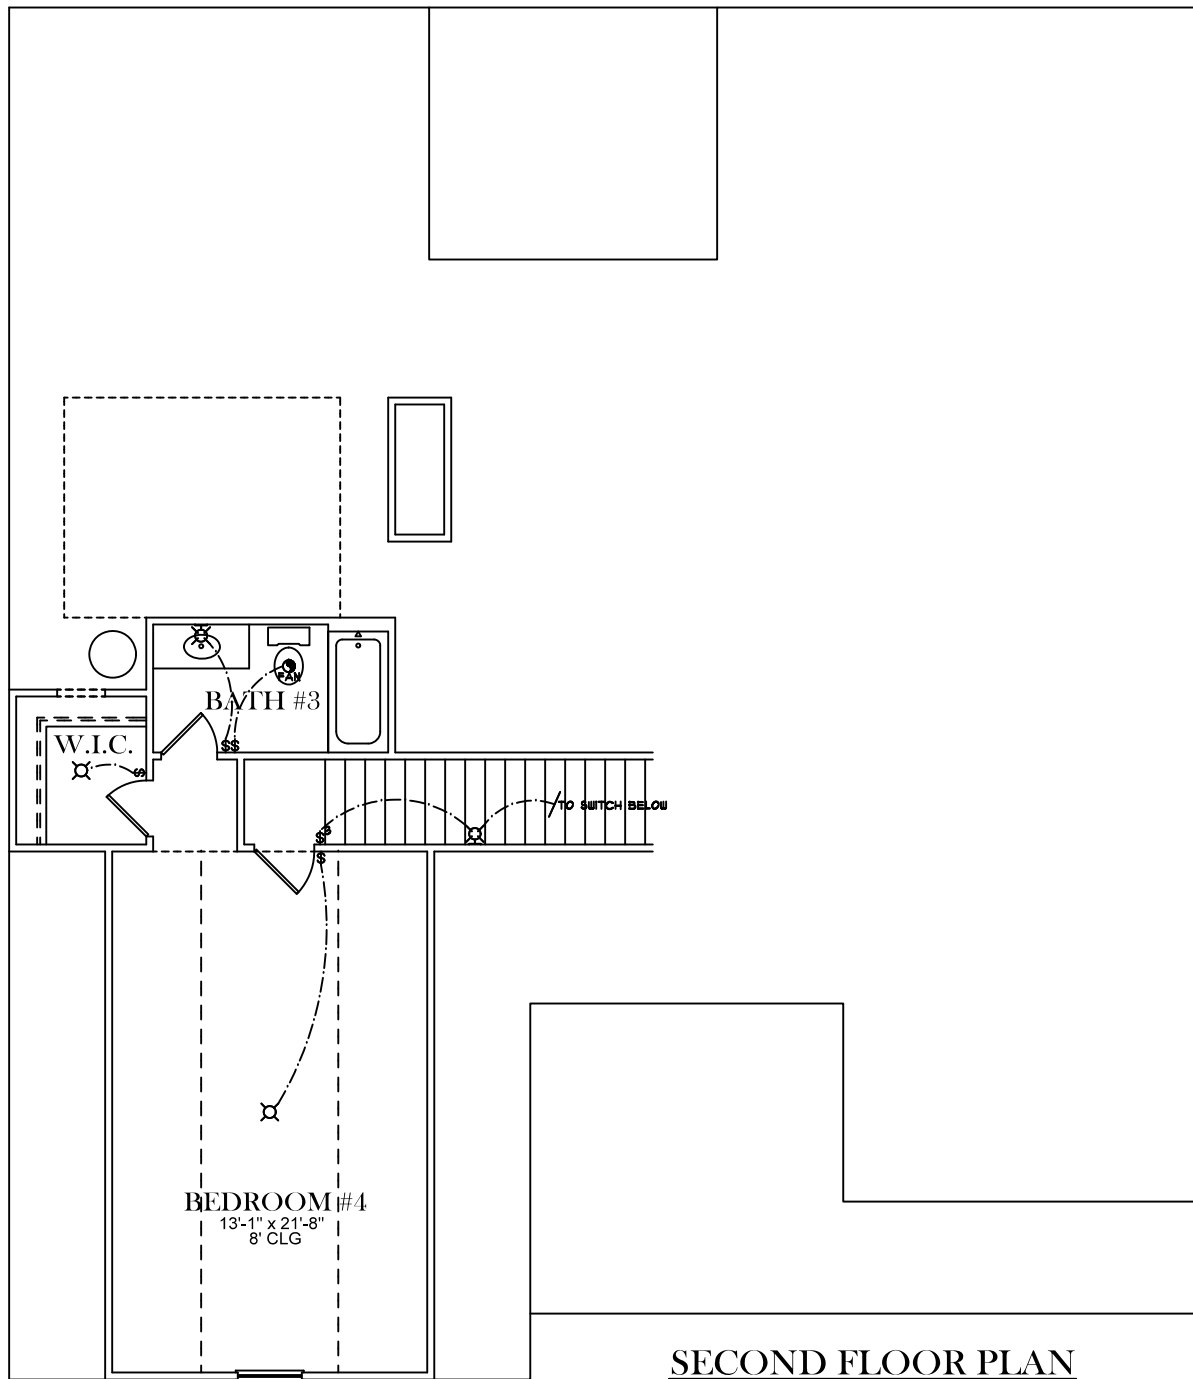

FRONT ELEVATION

SQUARE FOOTAGES
FIRST FLOOR- 1903
SECOND FLOOR- 431
TOTAL- 2334

ELECTRICAL LEGEND	
	CEILING LIGHT FIXTURE
	WALL LIGHT FIXTURE
	RECESSED LIGHT FIXTURE
	WATER PROOF RECESSED LIGHT FIXTURE
	FLOOD LIGHT FIXTURE
	CEILING FAN
	DUPLEX FLOOR OUTLET
	TELEPHONE
	TELEVISION
	SWITCH
	3-WAY SWITCH
	EXHAUST FAN
	EXHAUST FAN/LIGHT

**FIRST FLOOR PLAN**

**SECOND FLOOR PLAN**

ELECTRICAL LEGEND	
	CEILING LIGHT FIXTURE
	WALL LIGHT FIXTURE
	RECESSED LIGHT FIXTURE
	WATER PROOF RECESSED LIGHT FIXTURE
	FLOOD LIGHT FIXTURE
	CEILING FAN
	DUPLEX FLOOR OUTLET
	TELEPHONE
	TELEVISION
	SWITCH
	3-WAY SWITCH
	EXHAUST FAN
	EXHAUST FAN/LIGHT