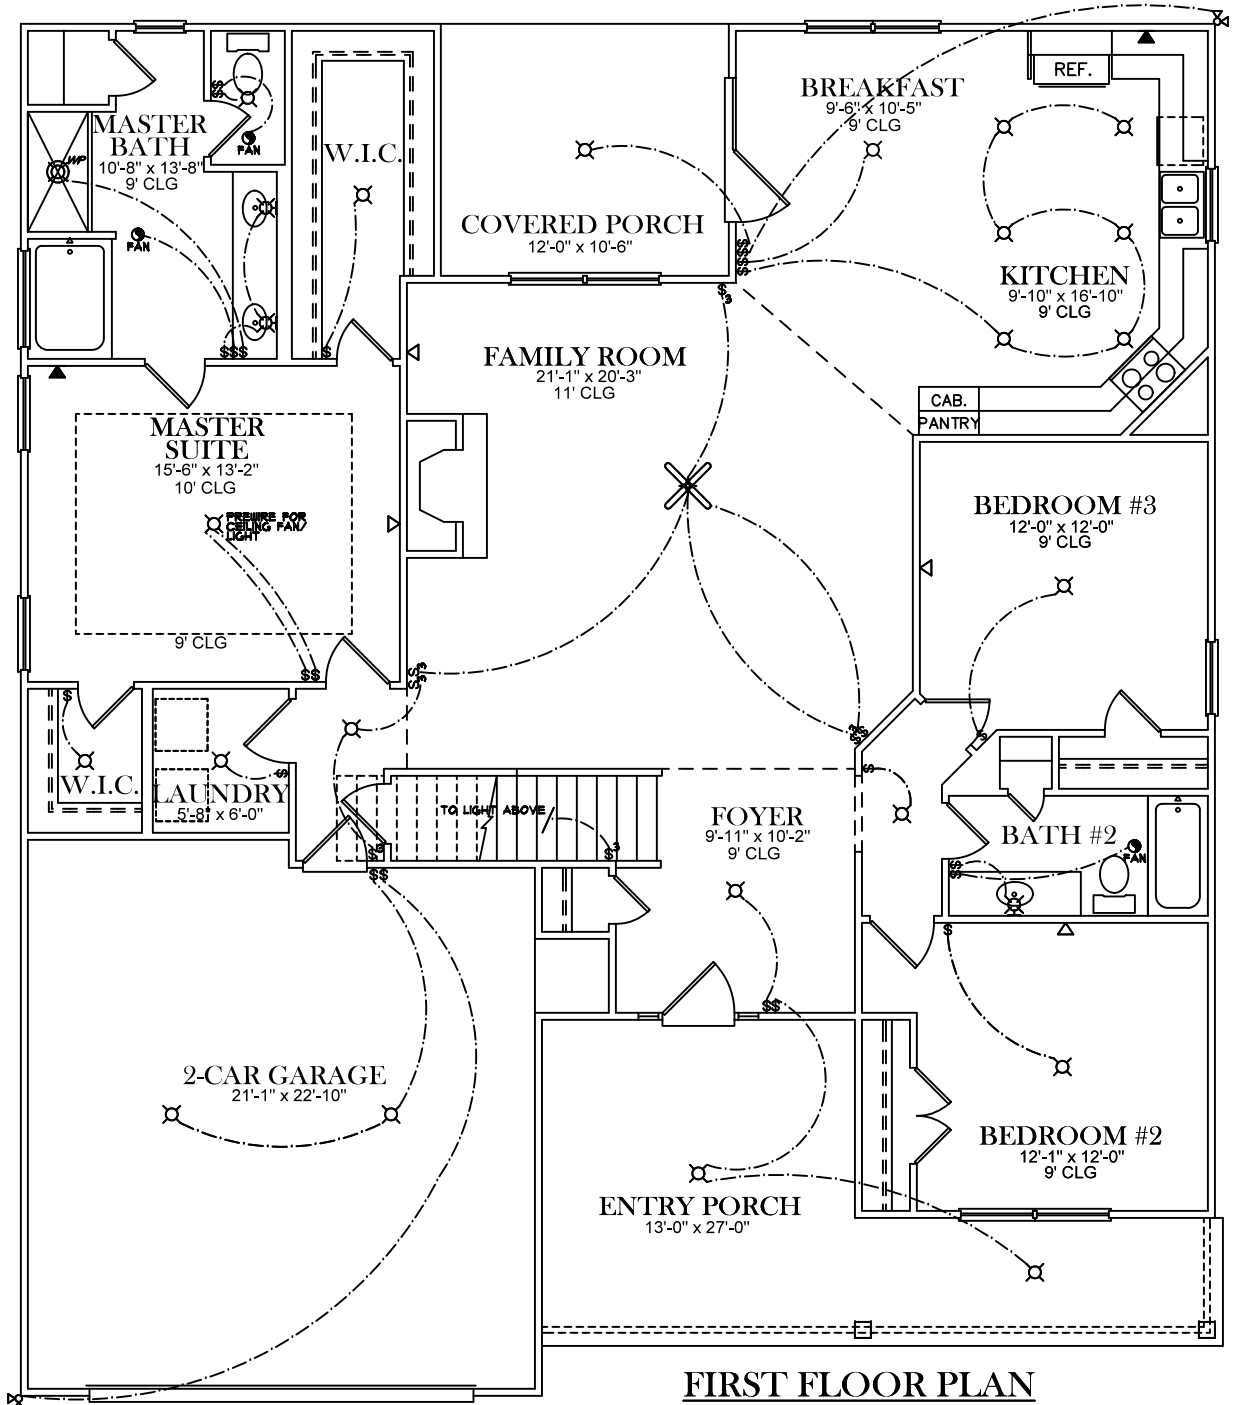

FRONT ELEVATION

SQUARE FOOTAGES
FIRST FLOOR- 1903
SECOND FLOOR- 431
TOTAL- 2334

ELECTRICAL LEGEND	
	CEILING LIGHT FIXTURE
	WALL LIGHT FIXTURE
	RECESSED LIGHT FIXTURE
	WATER PROOF RECESSED LIGHT FIXTURE
	FLOOD LIGHT FIXTURE
	CEILING FAN
	DUPLEX FLOOR OUTLET
	TELEPHONE
	TELEVISION
	SWITCH
	3-WAY SWITCH
	EXHAUST FAN
	EXHAUST FAN/LIGHT

**FIRST FLOOR PLAN**

**SECOND FLOOR PLAN**

ELECTRICAL LEGEND	
	CEILING LIGHT FIXTURE
	WALL LIGHT FIXTURE
	RECESSED LIGHT FIXTURE
	WATER PROOF RECESSED LIGHT FIXTURE
	FLOOD LIGHT FIXTURE
	CEILING FAN
	DUPLEX FLOOR OUTLET
	TELEPHONE
	TELEVISION
	SWITCH
	3-WAY SWITCH
	EXHAUST FAN
	EXHAUST FAN/LIGHT