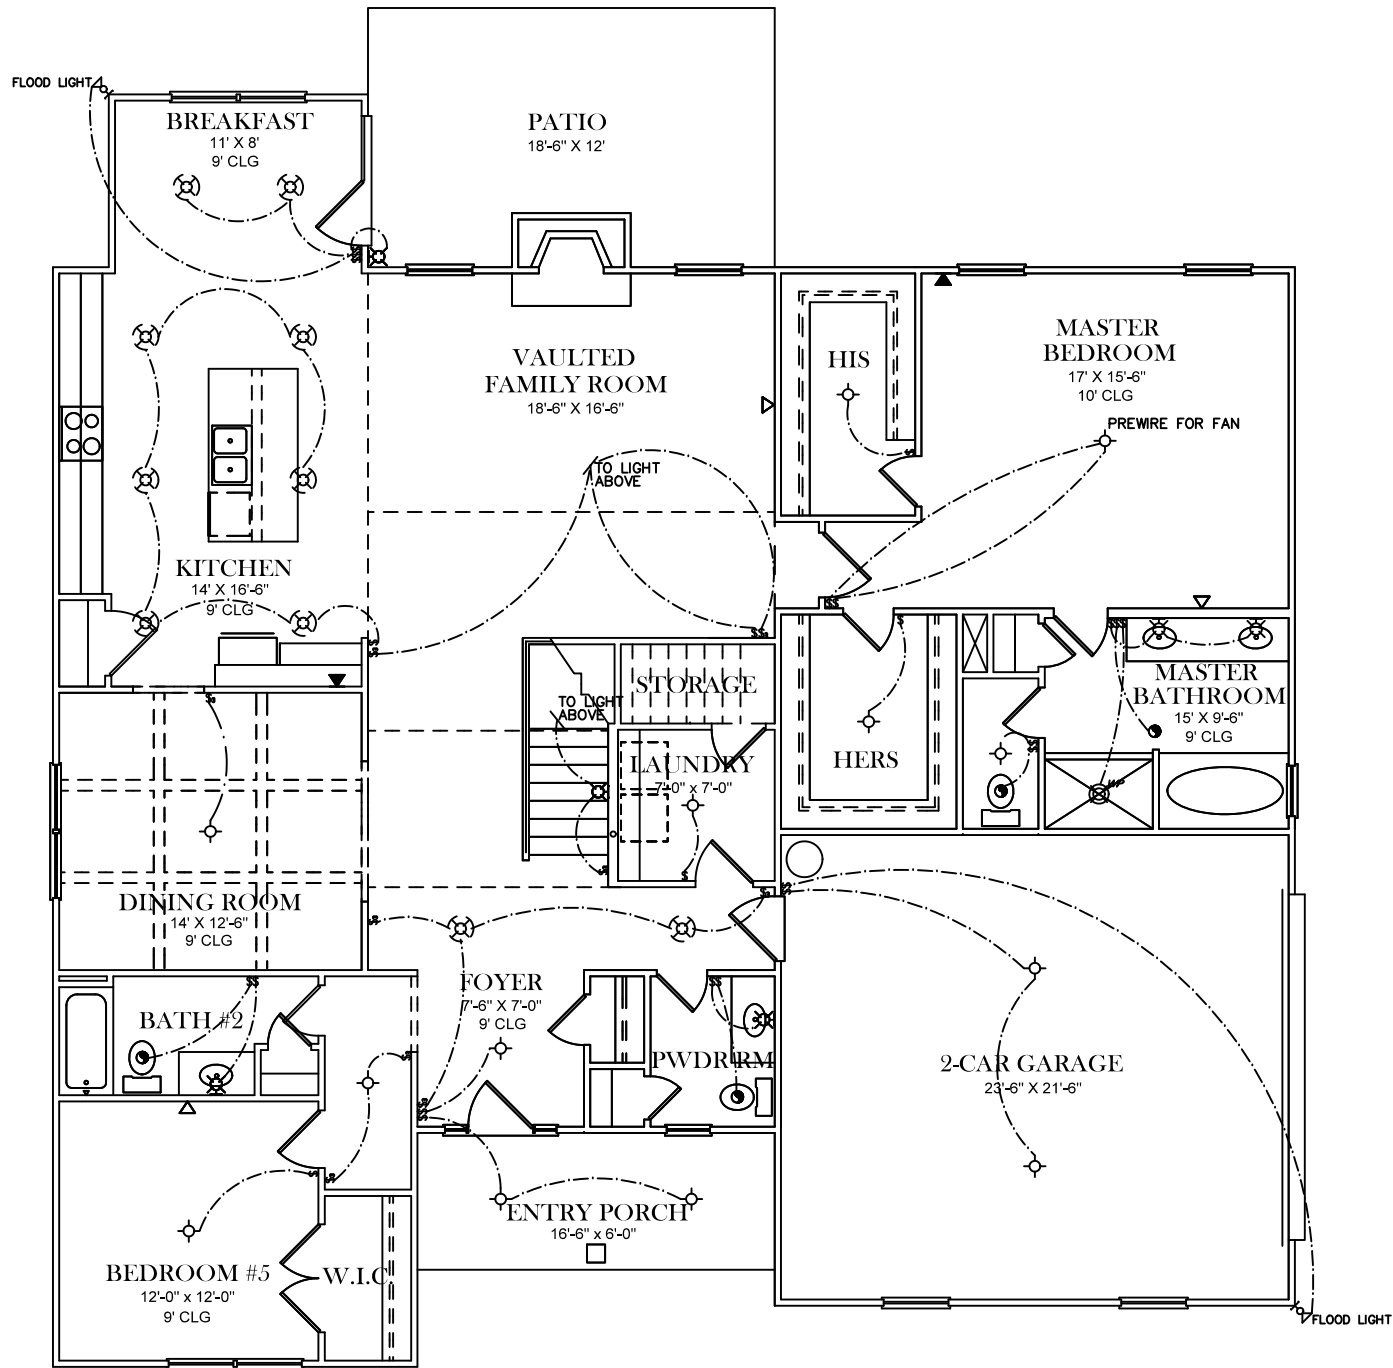

FRONT ELEVATION

SQUARE FOOTAGES
1ST FL- 2,269
SECOND FL- 802
TOTAL SQ. FT.- 3,071

ELECTRICAL LEGEND	
	CEILING LIGHT FIXTURE
	WALL LIGHT FIXTURE
	RECESSED LIGHT FIXTURE
	WATER PROOF RECESSED LIGHT FIXTURE
	FLOOD LIGHT FIXTURE
	DUPLEX OUTLET
	DUPLEX OUTLET 42" A.F.F.
	220 VOLT OUTLET
	DUPLEX CEILING OUTLET
	DUPLEX FLOOR OUTLET
	SWITCHED DUPLEX OUTLET
	TELEPHONE
	TELEVISION
	SWITCH
	3-WAY SWITCH
	EXHAUST FAN
	EXHAUST FAN/LIGHT

FIRST FLOOR PLAN

ELECTRICAL LEGEND	
	CEILING LIGHT FIXTURE
	WALL LIGHT FIXTURE
	RECESSED LIGHT FIXTURE
	WATER PROOF RECESSED LIGHT FIXTURE
	FLOOD LIGHT FIXTURE
	DUPLEX OUTLET
	DUPLEX OUTLET 42" A.F.F.
	220 VOLT OUTLET
	DUPLEX CEILING OUTLET
	DUPLEX FLOOR OUTLET
	SWITCHED DUPLEX OUTLET
	TELEPHONE
	TELEVISION
	SWITCH
	3-WAY SWITCH
	EXHAUST FAN
	EXHAUST FAN/LIGHT

SECOND FLOOR PLAN

ELECTRICAL LEGEND	
	CEILING LIGHT FIXTURE
	WALL LIGHT FIXTURE
	RECESSED LIGHT FIXTURE
	WATER PROOF RECESSED LIGHT FIXTURE
	FLOOD LIGHT FIXTURE
	DUPLEX OUTLET
	DUPLEX OUTLET 42" A.F.F.
	220 VOLT OUTLET
	DUPLEX CEILING OUTLET
	DUPLEX FLOOR OUTLET
	SWITCHED DUPLEX OUTLET
	TELEPHONE
	TELEVISION
	SWITCH
	3-WAY SWITCH
	EXHAUST FAN
	EXHAUST FAN/LIGHT

SECOND FLOOR PLAN