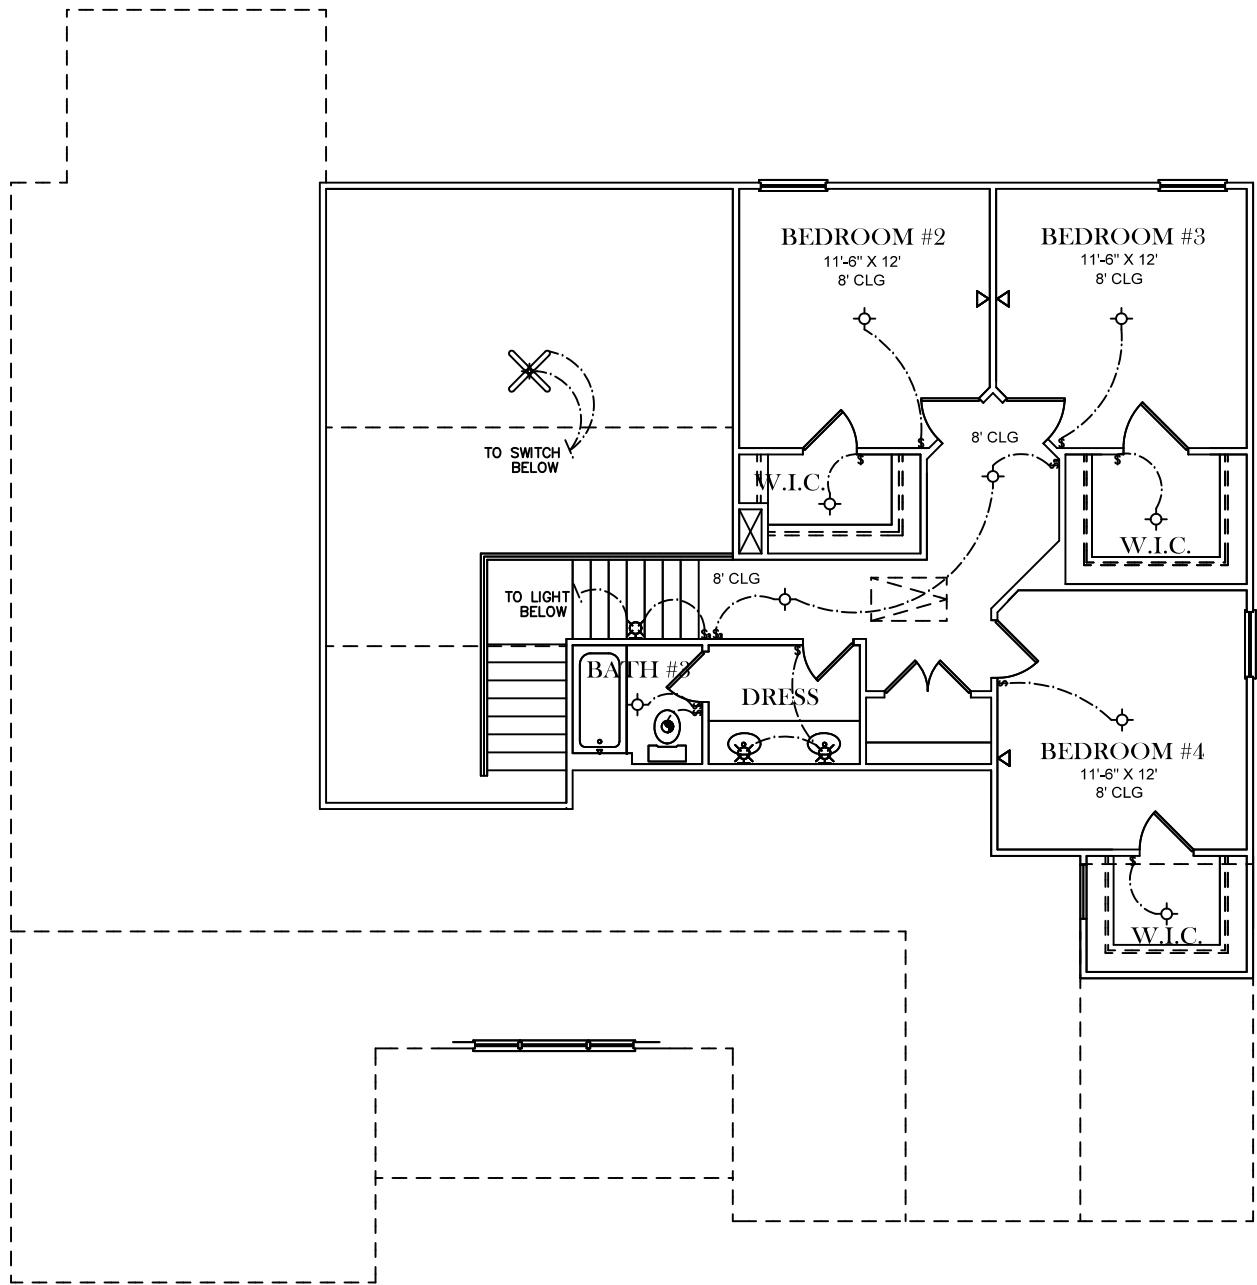

FRONT ELEVATION

SQUARE FOOTAGES
1ST FL- 2,269
SECOND FL- 802
TOTAL SQ. FT.- 3,071

ELECTRICAL LEGEND	
	CEILING LIGHT FIXTURE
	WALL LIGHT FIXTURE
	RECESSED LIGHT FIXTURE
	WATER PROOF RECESSED LIGHT FIXTURE
	FLOOD LIGHT FIXTURE
	DUPLEX OUTLET
	DUPLEX OUTLET 42" A.F.F.
	220 VOLT OUTLET
	DUPLEX CEILING OUTLET
	DUPLEX FLOOR OUTLET
	SWITCHED DUPLEX OUTLET
	TELEPHONE
	TELEVISION
	SWITCH
	3-WAY SWITCH
	EXHAUST FAN
	EXHAUST FAN/LIGHT

FIRST FLOOR PLAN

ELECTRICAL LEGEND	
	CEILING LIGHT FIXTURE
	WALL LIGHT FIXTURE
	RECESSED LIGHT FIXTURE
	WATER PROOF RECESSED LIGHT FIXTURE
	FLOOD LIGHT FIXTURE
	DUPLEX OUTLET
	DUPLEX OUTLET 42" A.F.F.
	220 VOLT OUTLET
	DUPLEX CEILING OUTLET
	DUPLEX FLOOR OUTLET
	SWITCHED DUPLEX OUTLET
	TELEPHONE
	TELEVISION
	SWITCH
	3-WAY SWITCH
	EXHAUST FAN
	EXHAUST FAN/LIGHT

SECOND FLOOR PLAN