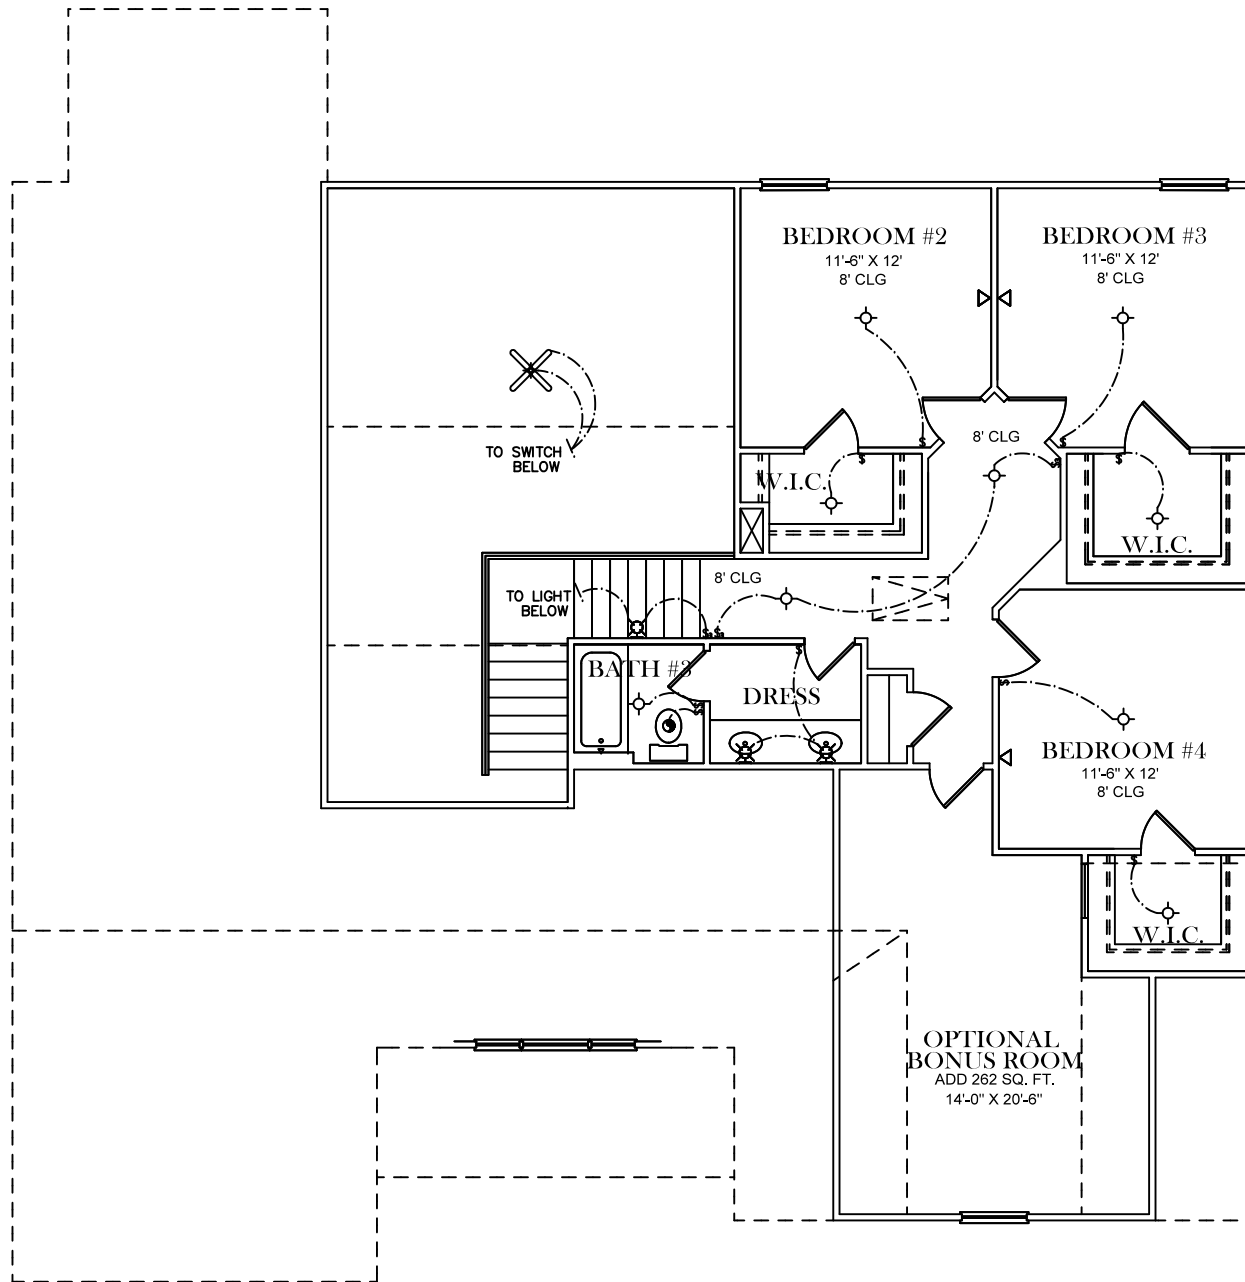

ELECTRICAL LEGEND	
	CEILING LIGHT FIXTURE
	WALL LIGHT FIXTURE
	RECESSED LIGHT FIXTURE
	WATER PROOF RECESSED LIGHT FIXTURE
	FLOOD LIGHT FIXTURE
	DUPLEX OUTLET
	DUPLEX OUTLET 42" A.F.F.
	220 VOLT OUTLET
	DUPLEX CEILING OUTLET
	DUPLEX FLOOR OUTLET
	SWITCHED DUPLEX OUTLET
	TELEPHONE
	TELEVISION
	SWITCH
	3-WAY SWITCH
	EXHAUST FAN
	EXHAUST FAN/LIGHT

SECOND FLOOR PLAN