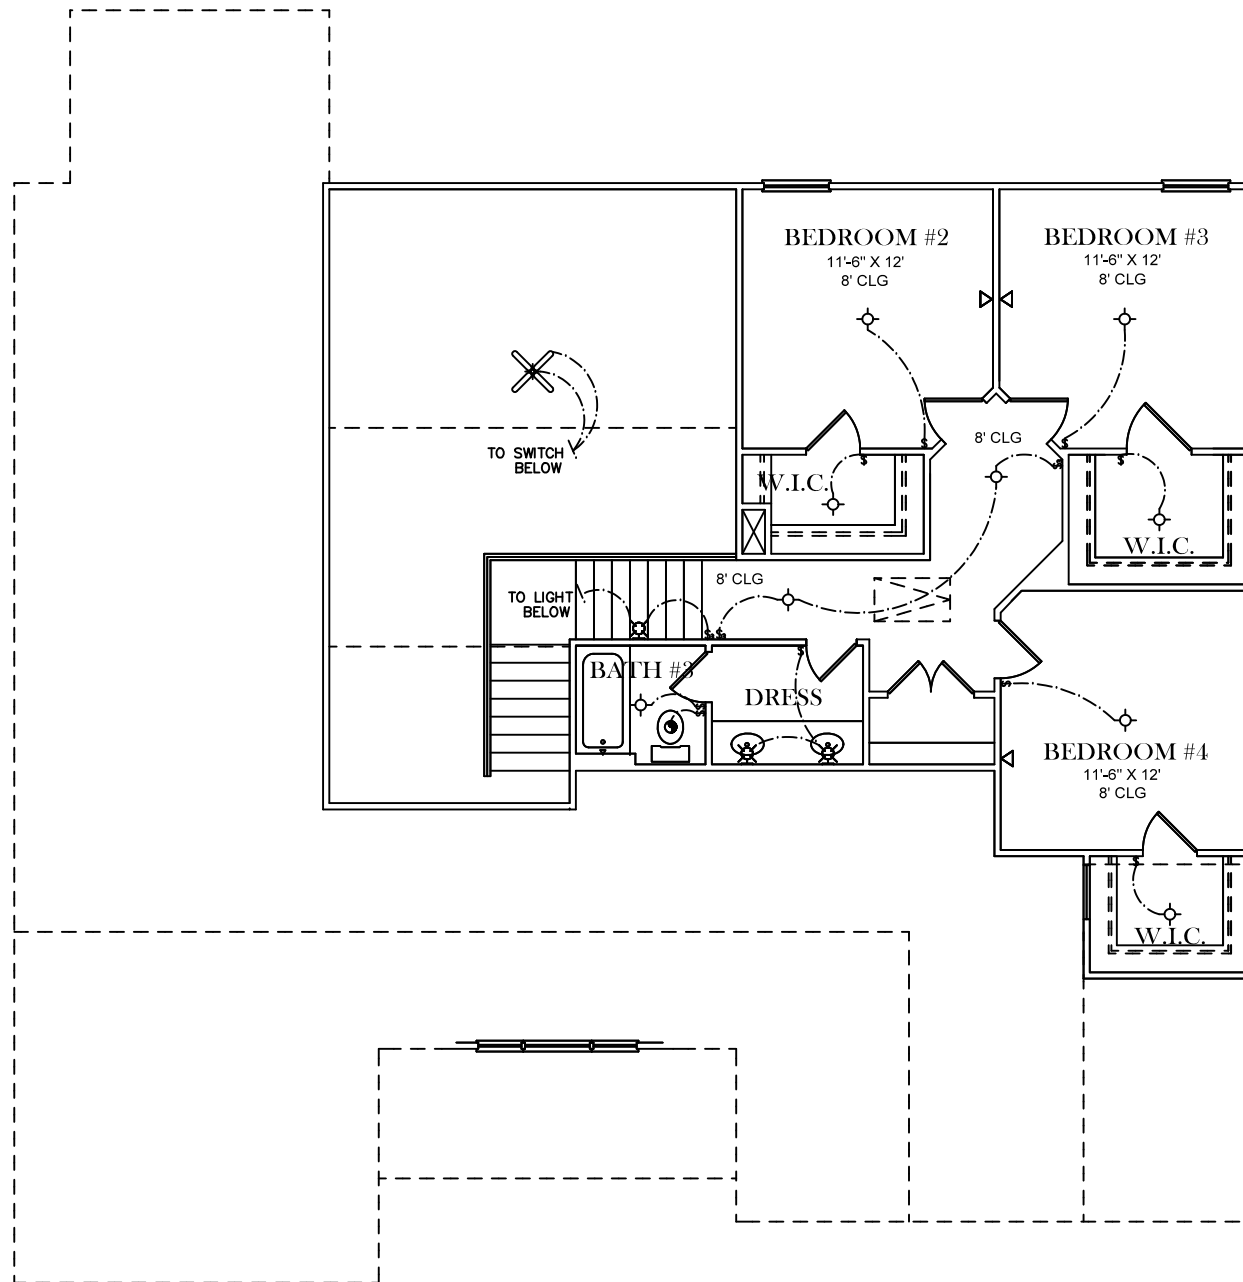

FRONT ELEVATION

SQUARE FOOTAGES	
1ST FL-	2,269
SECOND FL-	802
<hr/>	
TOTAL SQ. FT.-	3,071

**ELECTRICAL LEGEND**

-  CEILING LIGHT FIXTURE
-  WALL LIGHT FIXTURE
-  RECESSED LIGHT FIXTURE
-  WATER PROOF RECESSED LIGHT FIXTURE
-  FLOOD LIGHT FIXTURE
-  DUPLEX OUTLET
-  DUPLEX OUTLET 42" A.F.F.
-  220 VOLT OUTLET
-  DUPLEX CEILING OUTLET
-  DUPLEX FLOOR OUTLET
-  SWITCHED DUPLEX OUTLET
-  TELEPHONE
-  TELEVISION
-  SWITCH
-  3-WAY SWITCH
-  EXHAUST FAN
-  EXHAUST FAN/LIGHT

**FIRST FLOOR PLAN**

ELECTRICAL LEGEND	
	CEILING LIGHT FIXTURE
	WALL LIGHT FIXTURE
	RECESSED LIGHT FIXTURE
	WATER PROOF RECESSED LIGHT FIXTURE
	FLOOD LIGHT FIXTURE
	DUPLEX OUTLET
	DUPLEX OUTLET 42" A.F.F.
	220 VOLT OUTLET
	DUPLEX CEILING OUTLET
	DUPLEX FLOOR OUTLET
	SWITCHED DUPLEX OUTLET
	TELEPHONE
	TELEVISION
	SWITCH
	3-WAY SWITCH
	EXHAUST FAN
	EXHAUST FAN/LIGHT

**SECOND FLOOR PLAN**