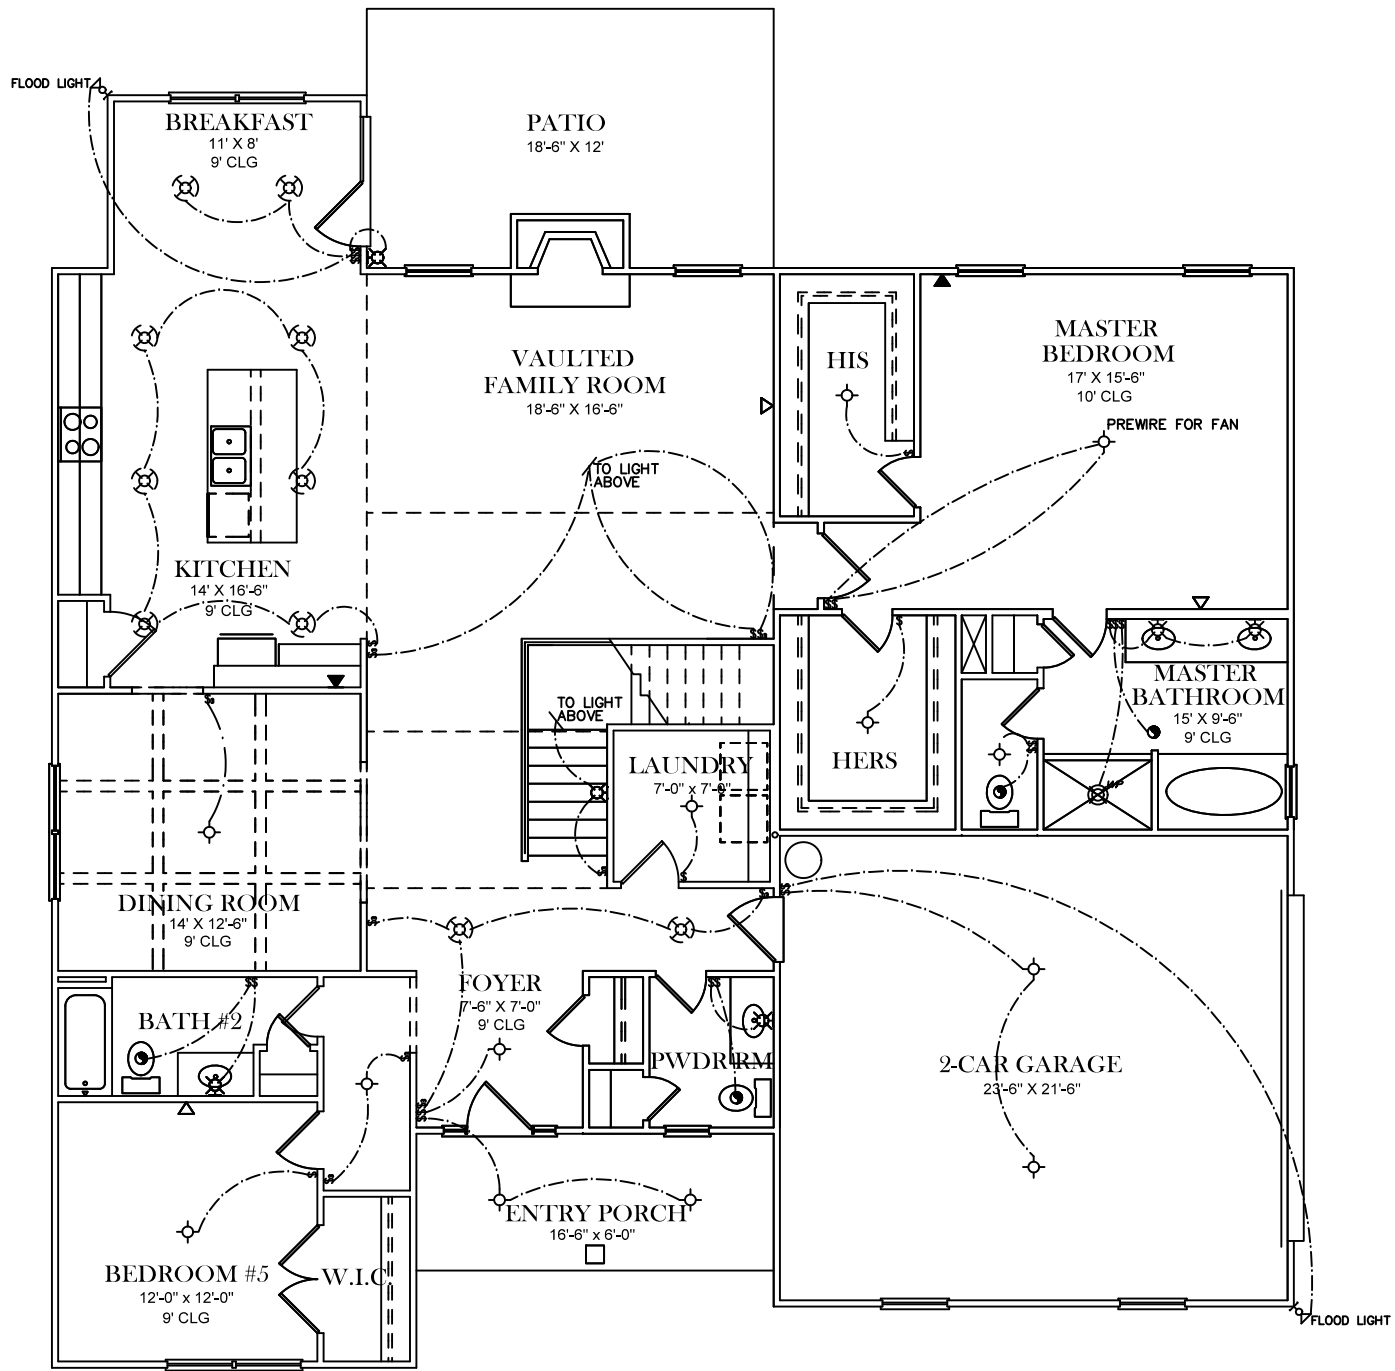

FRONT ELEVATION

SQUARE FOOTAGES	
1ST FL-	2,269
SECOND FL-	802
<hr/>	
TOTAL SQ. FT.-	3,071

**ELECTRICAL LEGEND**

-  CEILING LIGHT FIXTURE
-  WALL LIGHT FIXTURE
-  RECESSED LIGHT FIXTURE
-  WATER PROOF RECESSED LIGHT FIXTURE
-  FLOOD LIGHT FIXTURE
-  DUPLEX OUTLET
-  DUPLEX OUTLET 42" A.F.F.
-  220 VOLT OUTLET
-  DUPLEX CEILING OUTLET
-  DUPLEX FLOOR OUTLET
-  SWITCHED DUPLEX OUTLET
-  TELEPHONE
-  TELEVISION
-  SWITCH
-  3-WAY SWITCH
-  EXHAUST FAN
-  EXHAUST FAN/LIGHT

**FIRST FLOOR PLAN**

ELECTRICAL LEGEND	
	CEILING LIGHT FIXTURE
	WALL LIGHT FIXTURE
	RECESSED LIGHT FIXTURE
	WATER PROOF RECESSED LIGHT FIXTURE
	FLOOD LIGHT FIXTURE
	DUPLEX OUTLET
	DUPLEX OUTLET 42" A.F.F.
	220 VOLT OUTLET
	DUPLEX CEILING OUTLET
	DUPLEX FLOOR OUTLET
	SWITCHED DUPLEX OUTLET
	TELEPHONE
	TELEVISION
	SWITCH
	3-WAY SWITCH
	EXHAUST FAN
	EXHAUST FAN/LIGHT

**SECOND FLOOR PLAN**

ELECTRICAL LEGEND	
	CEILING LIGHT FIXTURE
	WALL LIGHT FIXTURE
	RECESSED LIGHT FIXTURE
	WATER PROOF RECESSED LIGHT FIXTURE
	FLOOD LIGHT FIXTURE
	DUPLEX OUTLET
	DUPLEX OUTLET 42" A.F.F.
	220 VOLT OUTLET
	DUPLEX CEILING OUTLET
	DUPLEX FLOOR OUTLET
	SWITCHED DUPLEX OUTLET
	TELEPHONE
	TELEVISION
	SWITCH
	3-WAY SWITCH
	EXHAUST FAN
	EXHAUST FAN/LIGHT

**SECOND FLOOR PLAN**