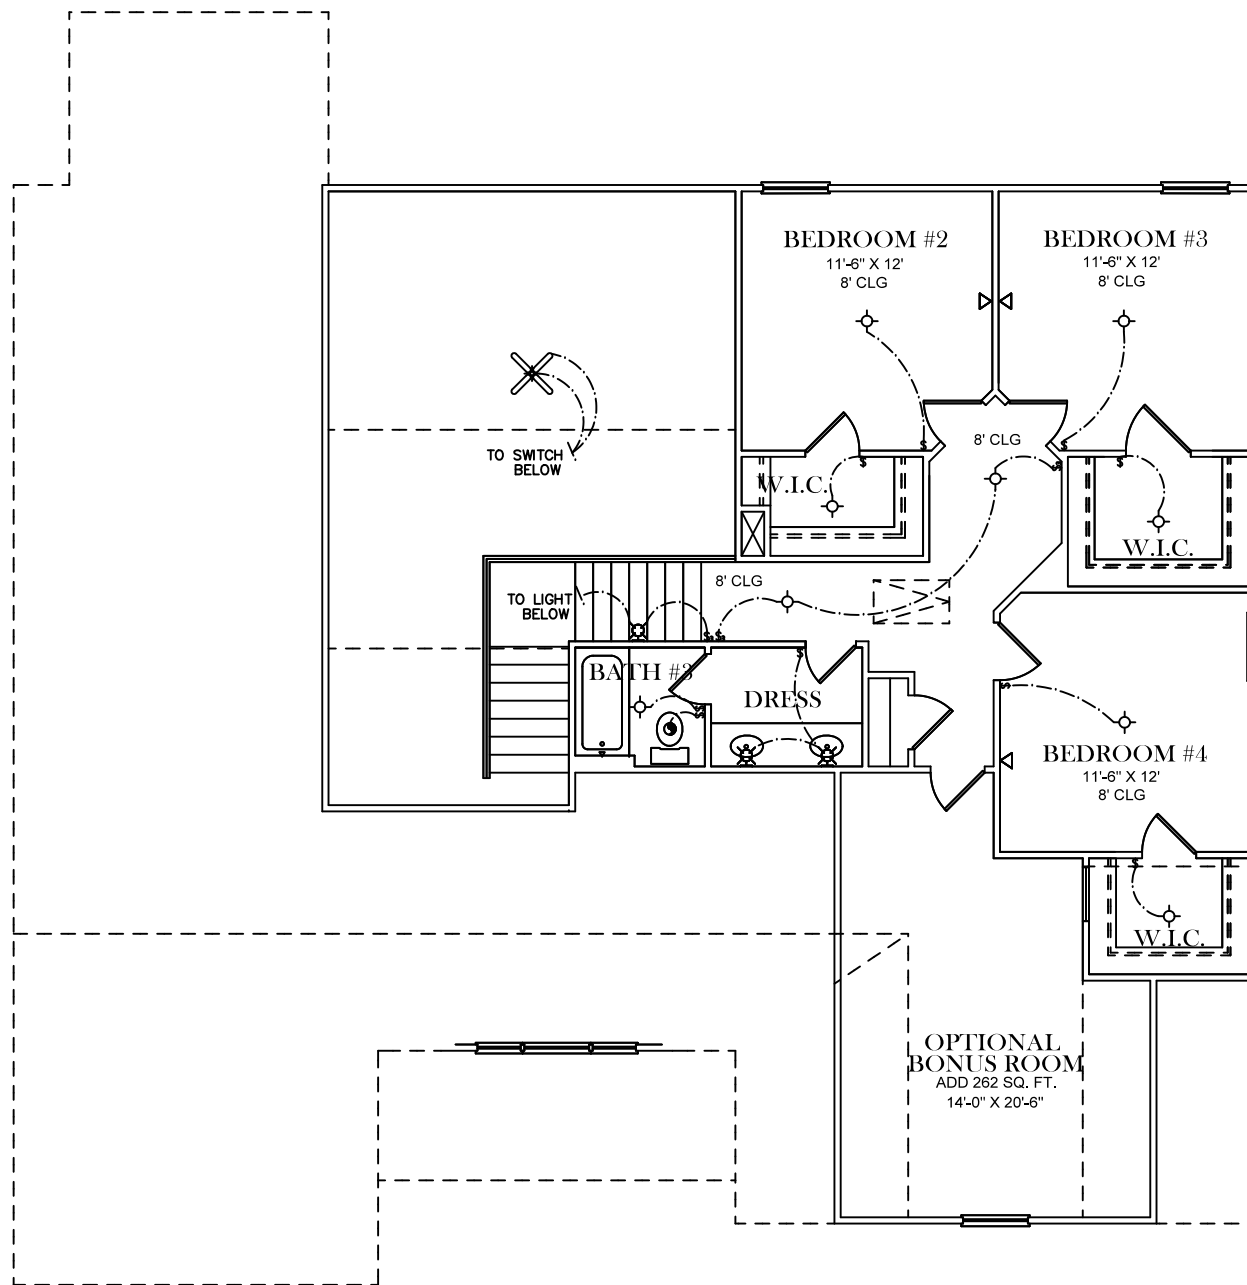

ELECTRICAL LEGEND	
	CEILING LIGHT FIXTURE
	WALL LIGHT FIXTURE
	RECESSED LIGHT FIXTURE
	WATER PROOF RECESSED LIGHT FIXTURE
	FLOOD LIGHT FIXTURE
	DUPLEX OUTLET
	DUPLEX OUTLET 42" A.F.F.
	220 VOLT OUTLET
	DUPLEX CEILING OUTLET
	DUPLEX FLOOR OUTLET
	SWITCHED DUPLEX OUTLET
	TELEPHONE
	TELEVISION
	SWITCH
	3-WAY SWITCH
	EXHAUST FAN
	EXHAUST FAN/LIGHT

SECOND FLOOR PLAN