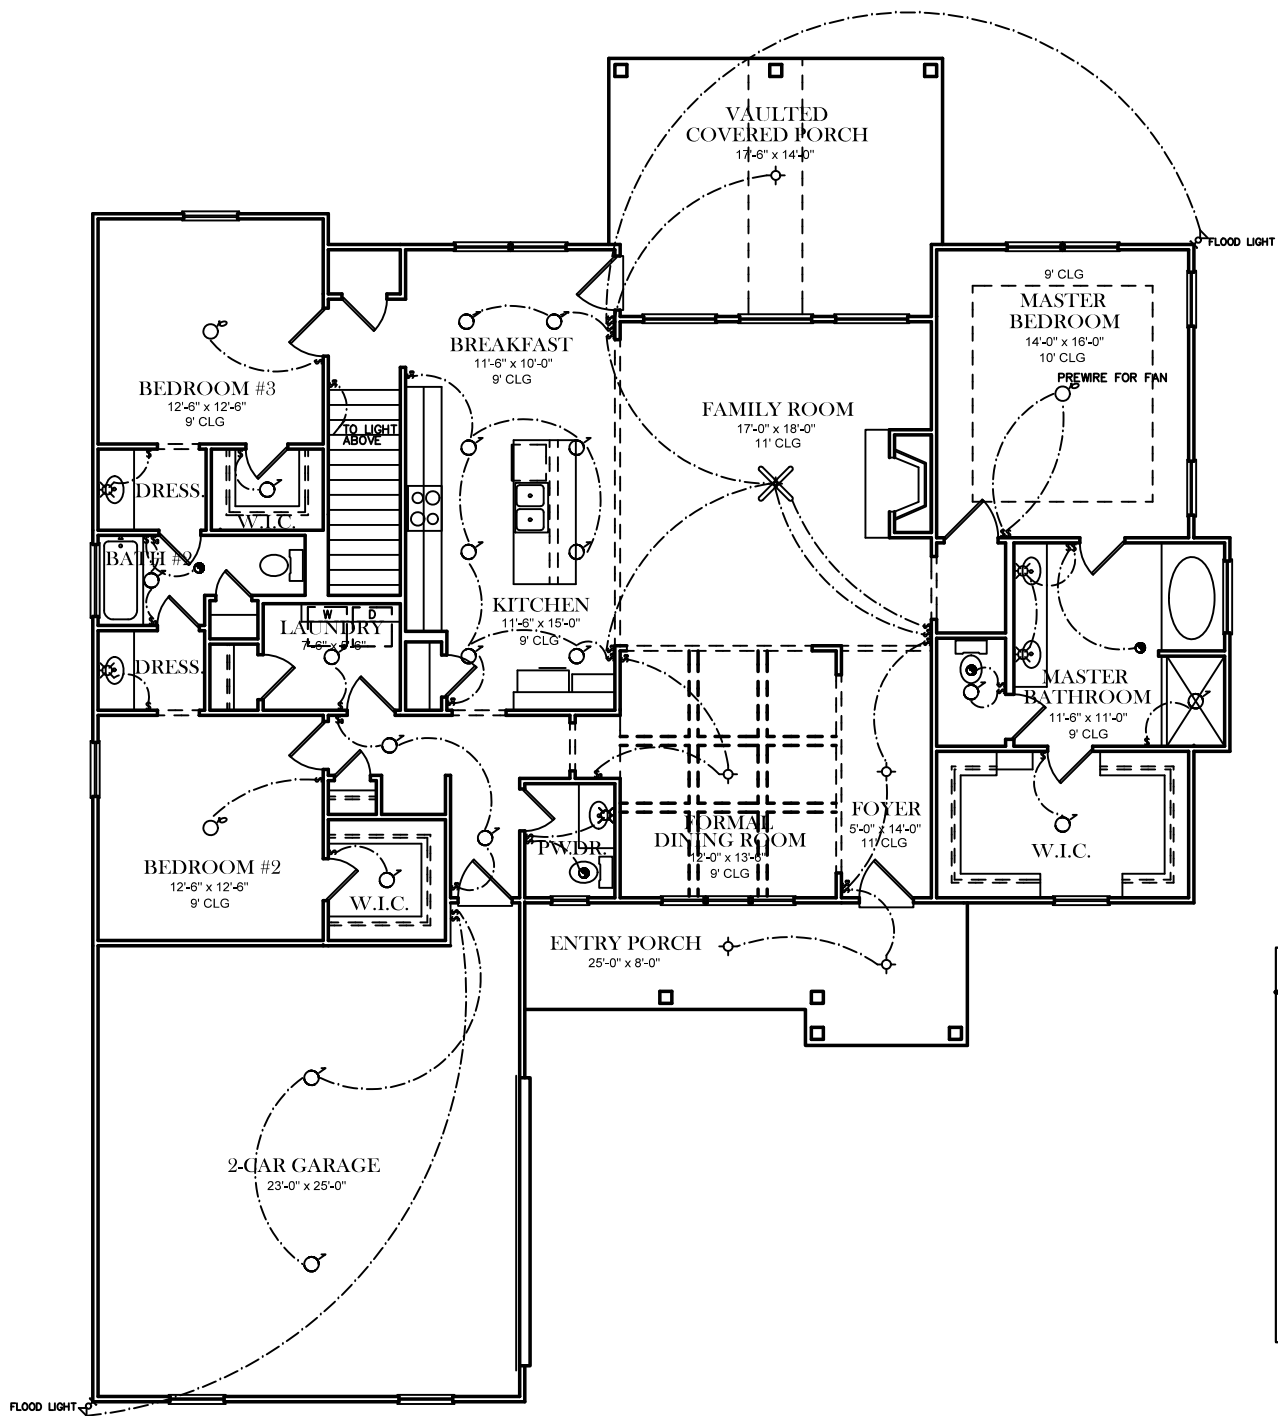

FRONT ELEVATION

SQUARE FOOTAGES
1ST FL- 2242
SECOND FL- 447

ELECTRICAL LEGEND	
	CEILING LIGHT FIXTURE
	WALL LIGHT FIXTURE
	7" LED DISK
	10" LED DISK
	FLOOD LIGHT FIXTURE
	DUPLEX FLOOR OUTLET
	TELEPHONE
	TELEVISION
	SWITCH
	3-WAY SWITCH
	EXHAUST FAN
	EXHAUST FAN/LIGHT

FIRST FLOOR PLAN

ELECTRICAL LEGEND	
	CEILING LIGHT FIXTURE
	WALL LIGHT FIXTURE
	1' LED DISK
	10' LED DISK
	FLOOD LIGHT FIXTURE
	DUPLEX FLOOR OUTLET
	TELEPHONE
	TELEVISION
	SWITCH
	3-WAY SWITCH
	EXHAUST FAN
	EXHAUST FAN/LIGHT

SECOND FLOOR PLAN