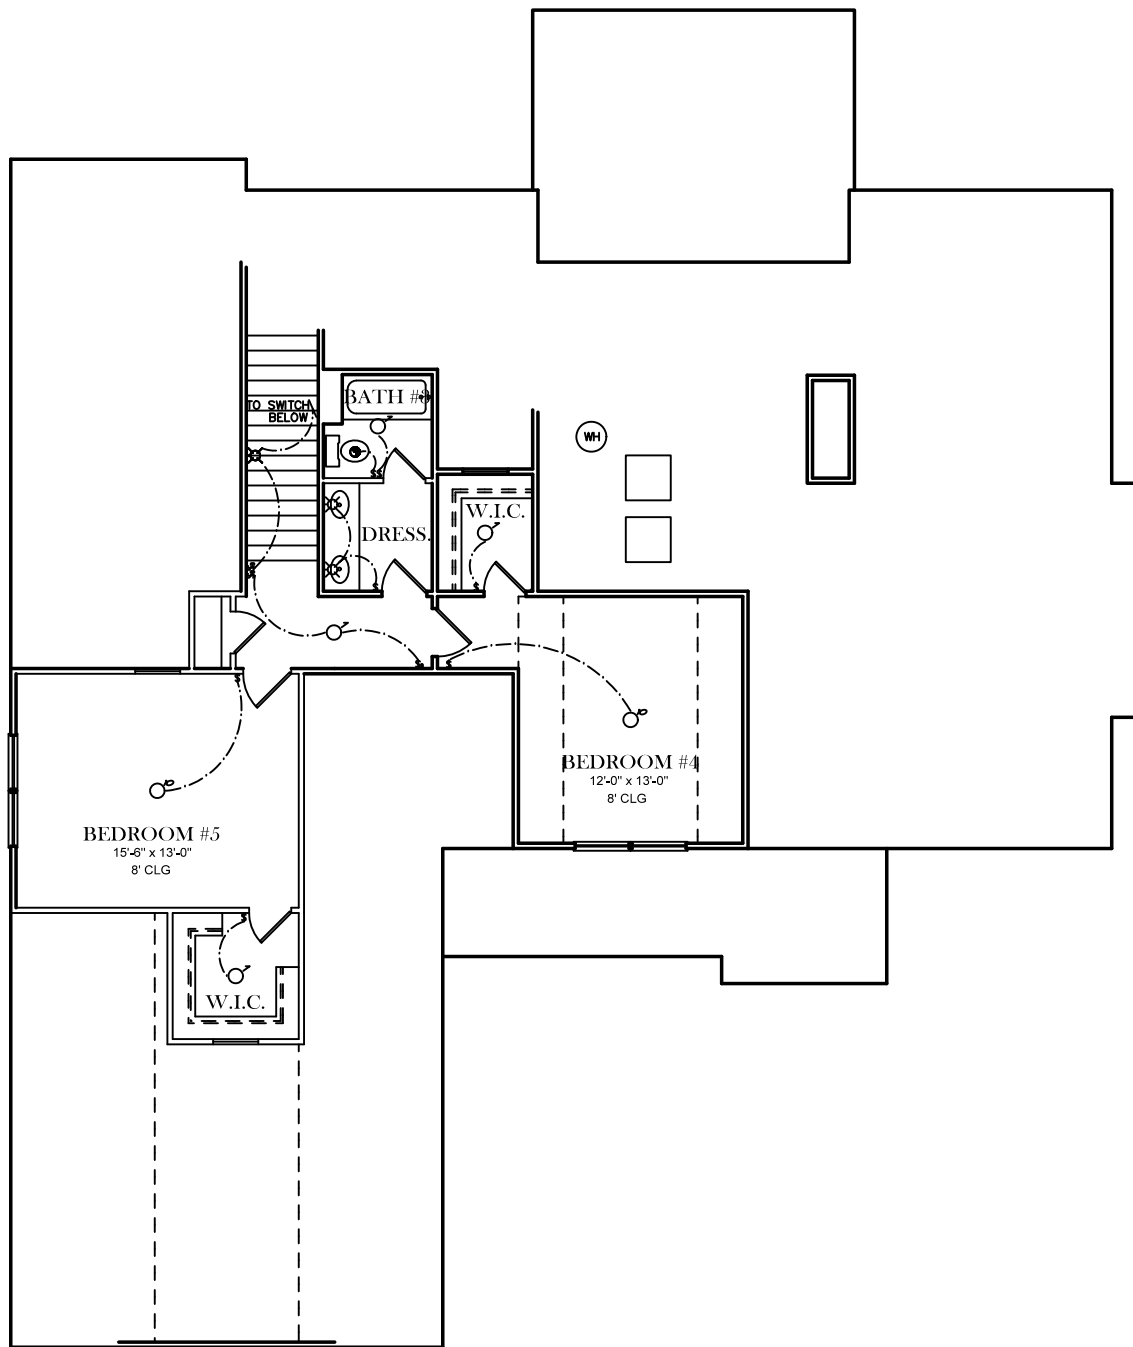

FRONT ELEVATION

SQUARE FOOTAGES
1ST FL- 2242
SECOND FL- 447

ELECTRICAL LEGEND	
	CEILING LIGHT FIXTURE
	WALL LIGHT FIXTURE
	7" LED DISK
	10" LED DISK
	FLOOD LIGHT FIXTURE
	DUPLEX FLOOR OUTLET
	TELEPHONE
	TELEVISION
	SWITCH
	3-WAY SWITCH
	EXHAUST FAN
	EXHAUST FAN/LIGHT

FIRST FLOOR PLAN

ELECTRICAL LEGEND	
	CEILING LIGHT FIXTURE
	WALL LIGHT FIXTURE
	1' LED DISK
	10' LED DISK
	FLOOD LIGHT FIXTURE
	DUPLEX FLOOR OUTLET
	TELEPHONE
	TELEVISION
	SWITCH
	3-WAY SWITCH
	EXHAUST FAN
	EXHAUST FAN/LIGHT

SECOND FLOOR PLAN