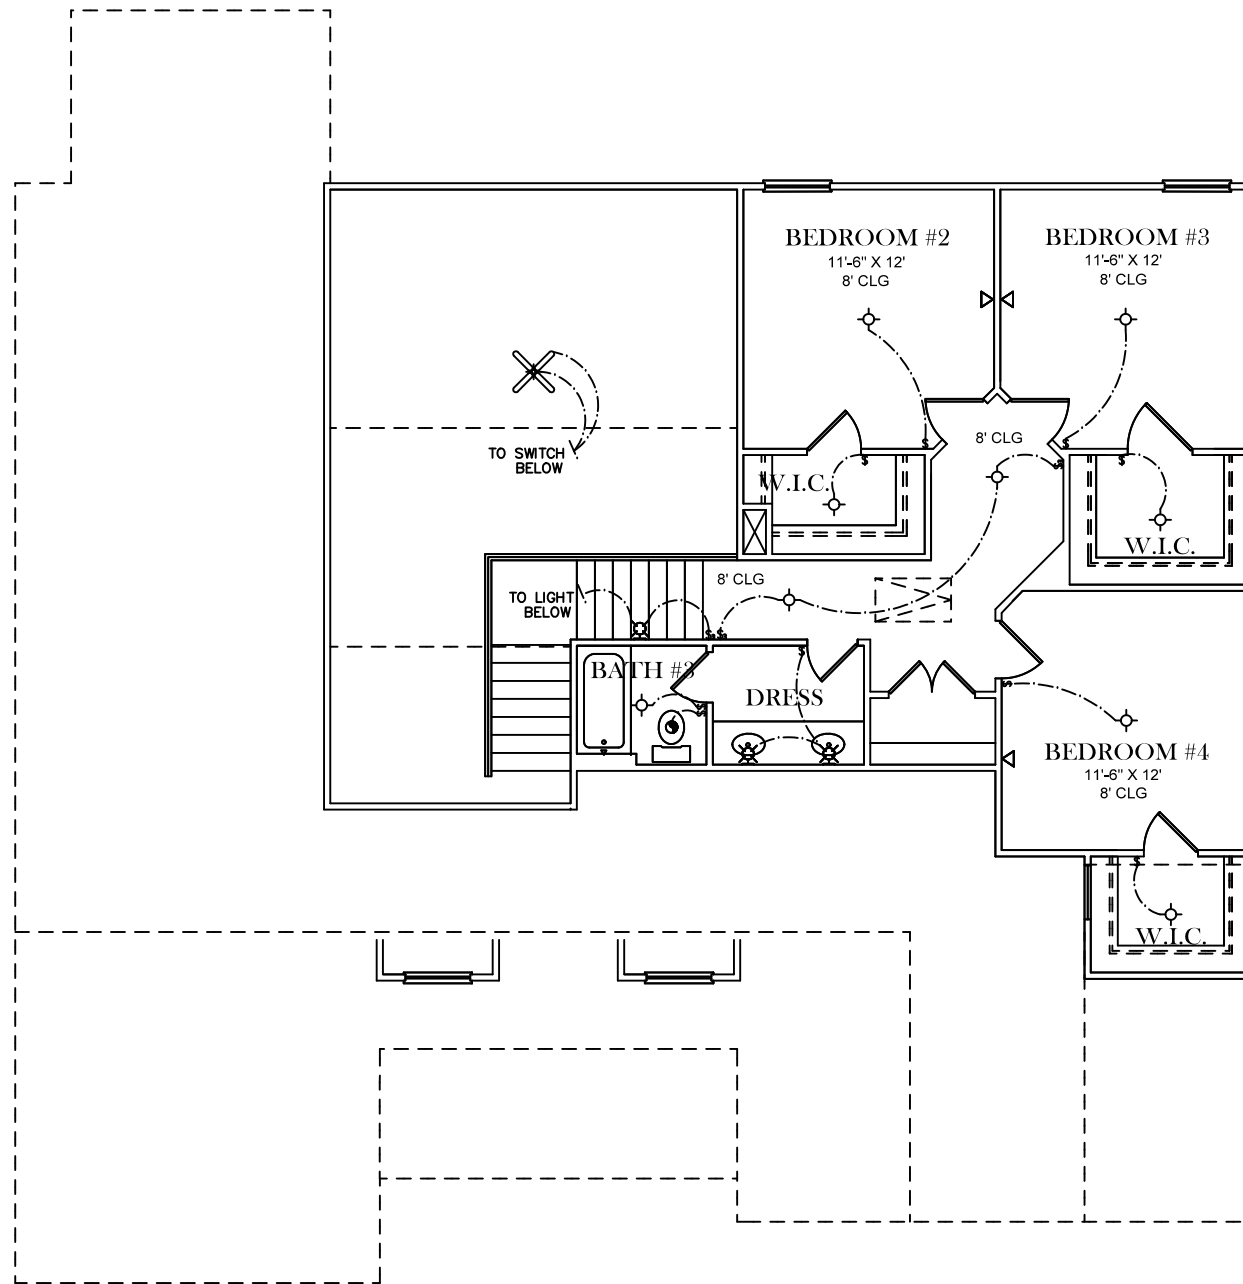

FRONT ELEVATION

SQUARE FOOTAGES
1ST FL- 2,249
SECOND FL- 802
TOTAL SQ. FT.- 3,051

ELECTRICAL LEGEND

- ⊗ CEILING LIGHT FIXTURE
- ⊗ WALL LIGHT FIXTURE
- ⊗ RECESSED LIGHT FIXTURE
- ⊗ WATER PROOF RECESSED LIGHT FIXTURE
- ⊗ FLOOD LIGHT FIXTURE
- ⊗ DUPLEX OUTLET
- ⊗ DUPLEX OUTLET 42" A.F.F.
- ⊗ 220 VOLT OUTLET
- ⊗ DUPLEX CEILING OUTLET
- ⊗ DUPLEX FLOOR OUTLET
- ⊗ SWITCHED DUPLEX OUTLET
- ⊗ TELEPHONE
- ⊗ TELEVISION
- ⊗ SWITCH
- ⊗ 3-WAY SWITCH
- ⊗ EXHAUST FAN
- ⊗ EXHAUST FAN/LIGHT

FIRST FLOOR PLAN

ELECTRICAL LEGEND	
	CEILING LIGHT FIXTURE
	WALL LIGHT FIXTURE
	RECESSED LIGHT FIXTURE
	WATER PROOF RECESSED LIGHT FIXTURE
	FLOOD LIGHT FIXTURE
	DUPLEX OUTLET
	DUPLEX OUTLET 42" A.F.F.
	220 VOLT OUTLET
	DUPLEX CEILING OUTLET
	DUPLEX FLOOR OUTLET
	SWITCHED DUPLEX OUTLET
	TELEPHONE
	TELEVISION
	SWITCH
	3-WAY SWITCH
	EXHAUST FAN
	EXHAUST FAN/LIGHT

SECOND FLOOR PLAN