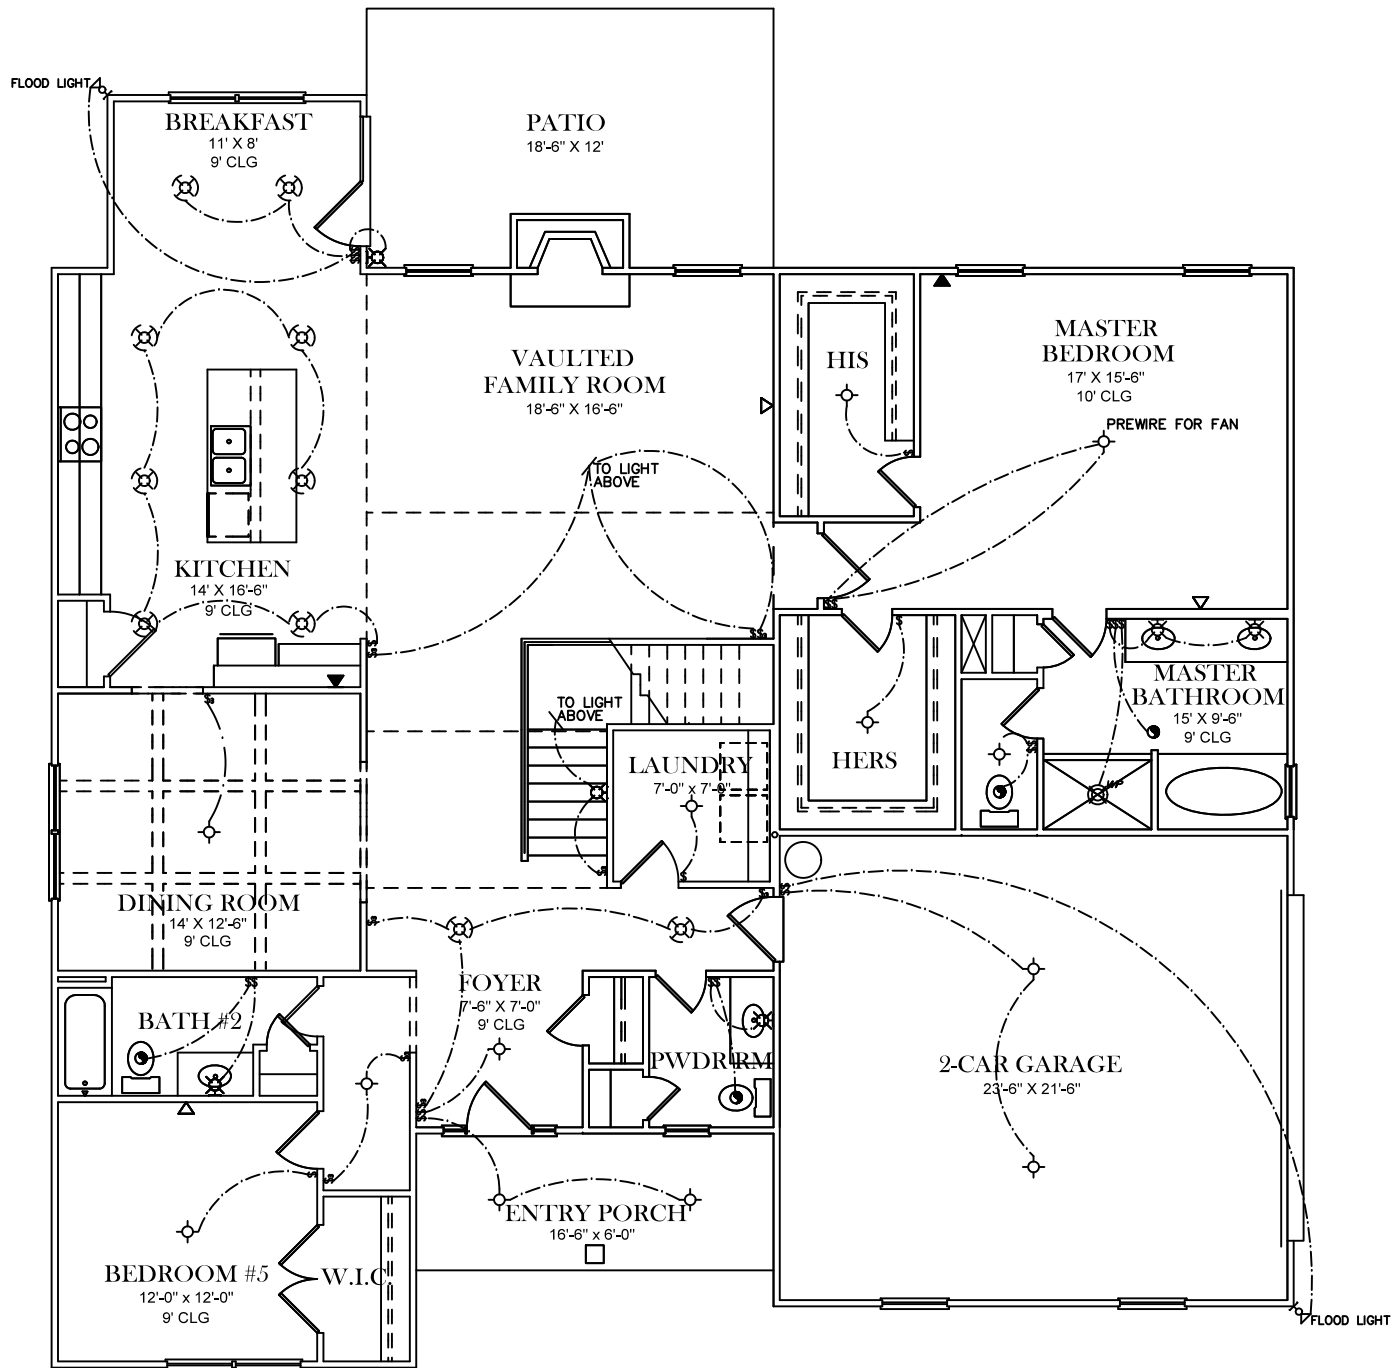

FRONT ELEVATION

SQUARE FOOTAGES
1ST FL- 2,249
SECOND FL- 802
TOTAL SQ. FT.- 3,051

ELECTRICAL LEGEND

- ⊗ CEILING LIGHT FIXTURE
- ⊗ WALL LIGHT FIXTURE
- ⊗ RECESSED LIGHT FIXTURE
- ⊗ WATER PROOF RECESSED LIGHT FIXTURE
- ⊗ FLOOD LIGHT FIXTURE
- ⊗ DUPLEX OUTLET
- ⊗ DUPLEX OUTLET 42" A.F.F.
- ⊗ 220 VOLT OUTLET
- ⊗ DUPLEX CEILING OUTLET
- ⊗ DUPLEX FLOOR OUTLET
- ⊗ SWITCHED DUPLEX OUTLET
- ⊗ TELEPHONE
- ⊗ TELEVISION
- ⊗ SWITCH
- ⊗ 3-WAY SWITCH
- ⊗ EXHAUST FAN
- ⊗ EXHAUST FAN/LIGHT

FIRST FLOOR PLAN

ELECTRICAL LEGEND	
	CEILING LIGHT FIXTURE
	WALL LIGHT FIXTURE
	RECESSED LIGHT FIXTURE
	WATER PROOF RECESSED LIGHT FIXTURE
	FLOOD LIGHT FIXTURE
	DUPLEX OUTLET
	DUPLEX OUTLET 42" A.F.F.
	220 VOLT OUTLET
	DUPLEX CEILING OUTLET
	DUPLEX FLOOR OUTLET
	SWITCHED DUPLEX OUTLET
	TELEPHONE
	TELEVISION
	SWITCH
	3-WAY SWITCH
	EXHAUST FAN
	EXHAUST FAN/LIGHT

SECOND FLOOR PLAN

ELECTRICAL LEGEND

-  CEILING LIGHT FIXTURE
-  WALL LIGHT FIXTURE
-  RECESSED LIGHT FIXTURE
-  WATER PROOF RECESSED LIGHT FIXTURE
-  FLOOD LIGHT FIXTURE
-  DUPLEX OUTLET
-  DUPLEX OUTLET 42" A.F.F.
-  220 VOLT OUTLET
-  DUPLEX CEILING OUTLET
-  DUPLEX FLOOR OUTLET
-  SWITCHED DUPLEX OUTLET
-  TELEPHONE
-  TELEVISION
-  SWITCH
-  3-WAY SWITCH
-  EXHAUST FAN
-  EXHAUST FAN/LIGHT

SECOND FLOOR PLAN