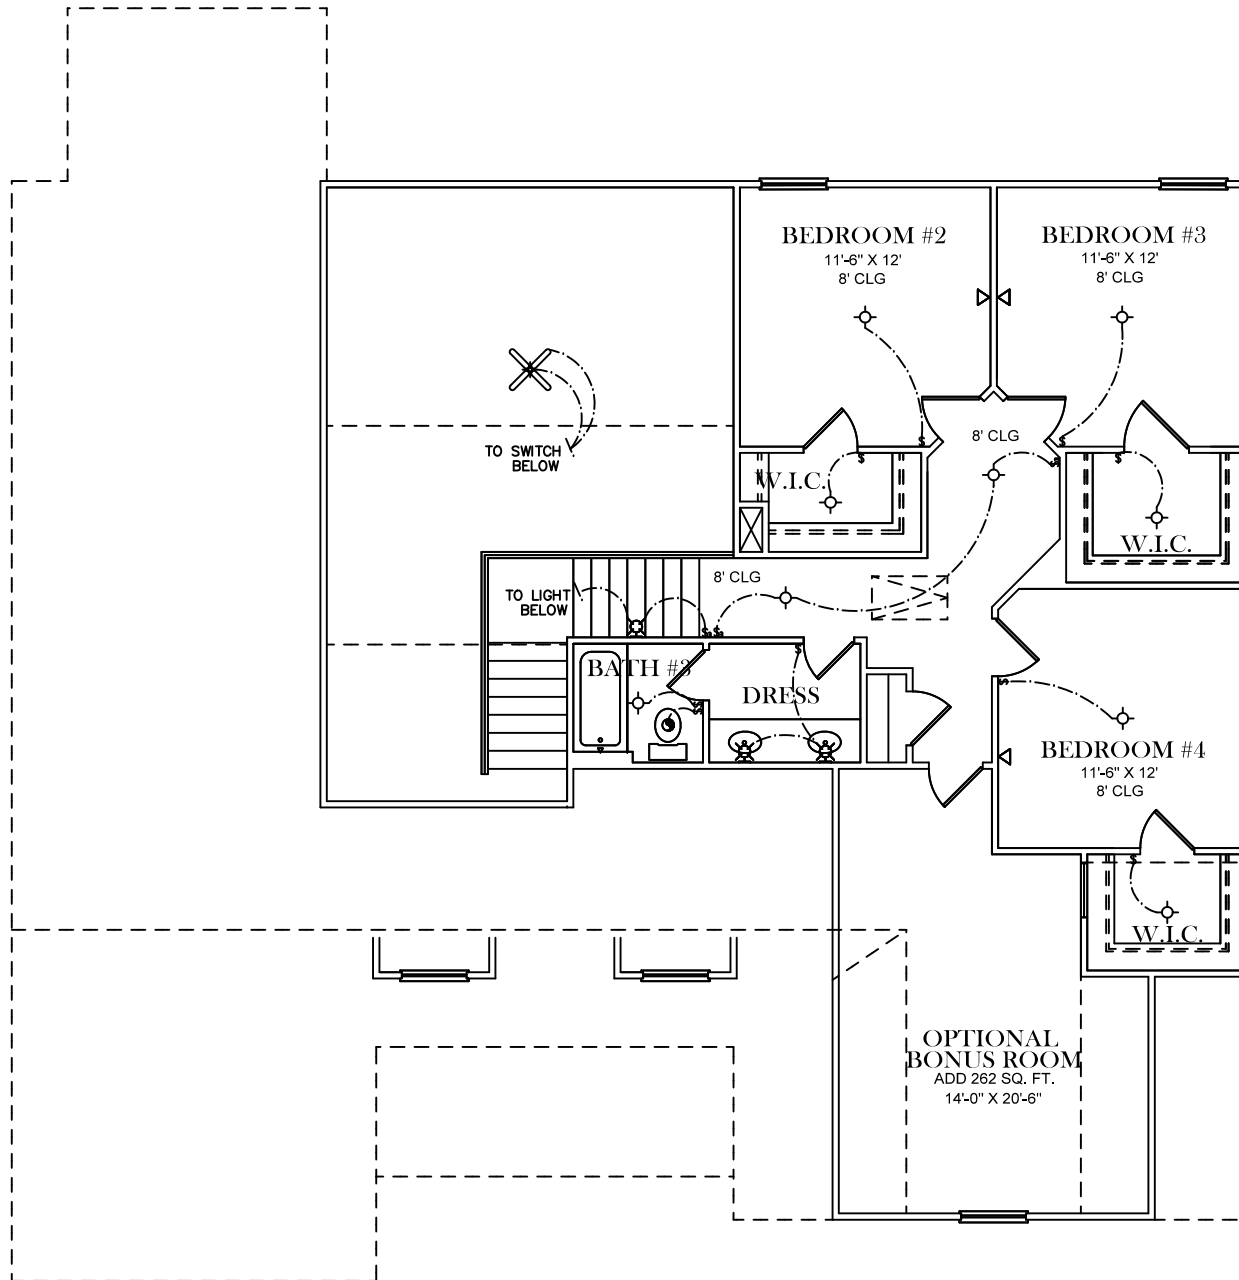

ELECTRICAL LEGEND

- CEILING LIGHT FIXTURE
- WALL LIGHT FIXTURE
- RECESSED LIGHT FIXTURE
- WATER PROOF RECESSED LIGHT FIXTURE
- FLOOD LIGHT FIXTURE
- DUPLEX OUTLET
- DUPLEX OUTLET 42" A.F.F.
- 220 VOLT OUTLET
- DUPLEX CEILING OUTLET
- DUPLEX FLOOR OUTLET
- SWITCHED DUPLEX OUTLET
- TELEPHONE
- TELEVISION
- SWITCH
- 3-WAY SWITCH
- EXHAUST FAN
- EXHAUST FAN/LIGHT

SECOND FLOOR PLAN