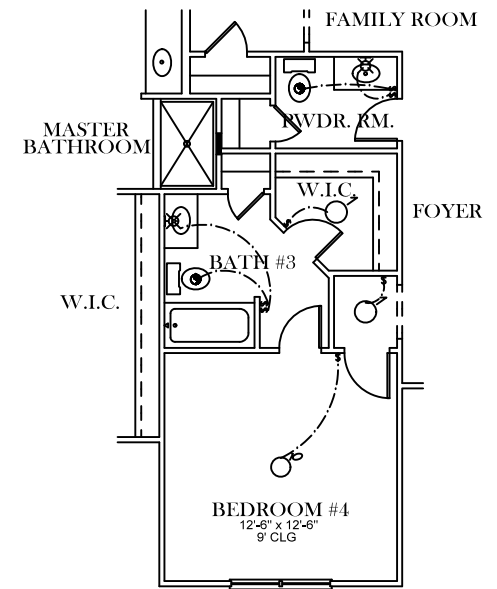

FRONT ELEVATION

SQUARE FOOTAGES
TOTAL- 2460

OPTIONAL HALF BATH
ADD 14 SQ. FT.

ELECTRICAL LEGEND	
	CEILING LIGHT FIXTURE
	WALL LIGHT FIXTURE
	1' LED DISK
	10' LED DISK
	FLOOD LIGHT FIXTURE
	DUPLEX FLOOR OUTLET
	TELEPHONE
	TELEVISION
	SWITCH
	3-WAY SWITCH
	EXHAUST FAN
	EXHAUST FAN/LIGHT

FIRST FLOOR PLAN