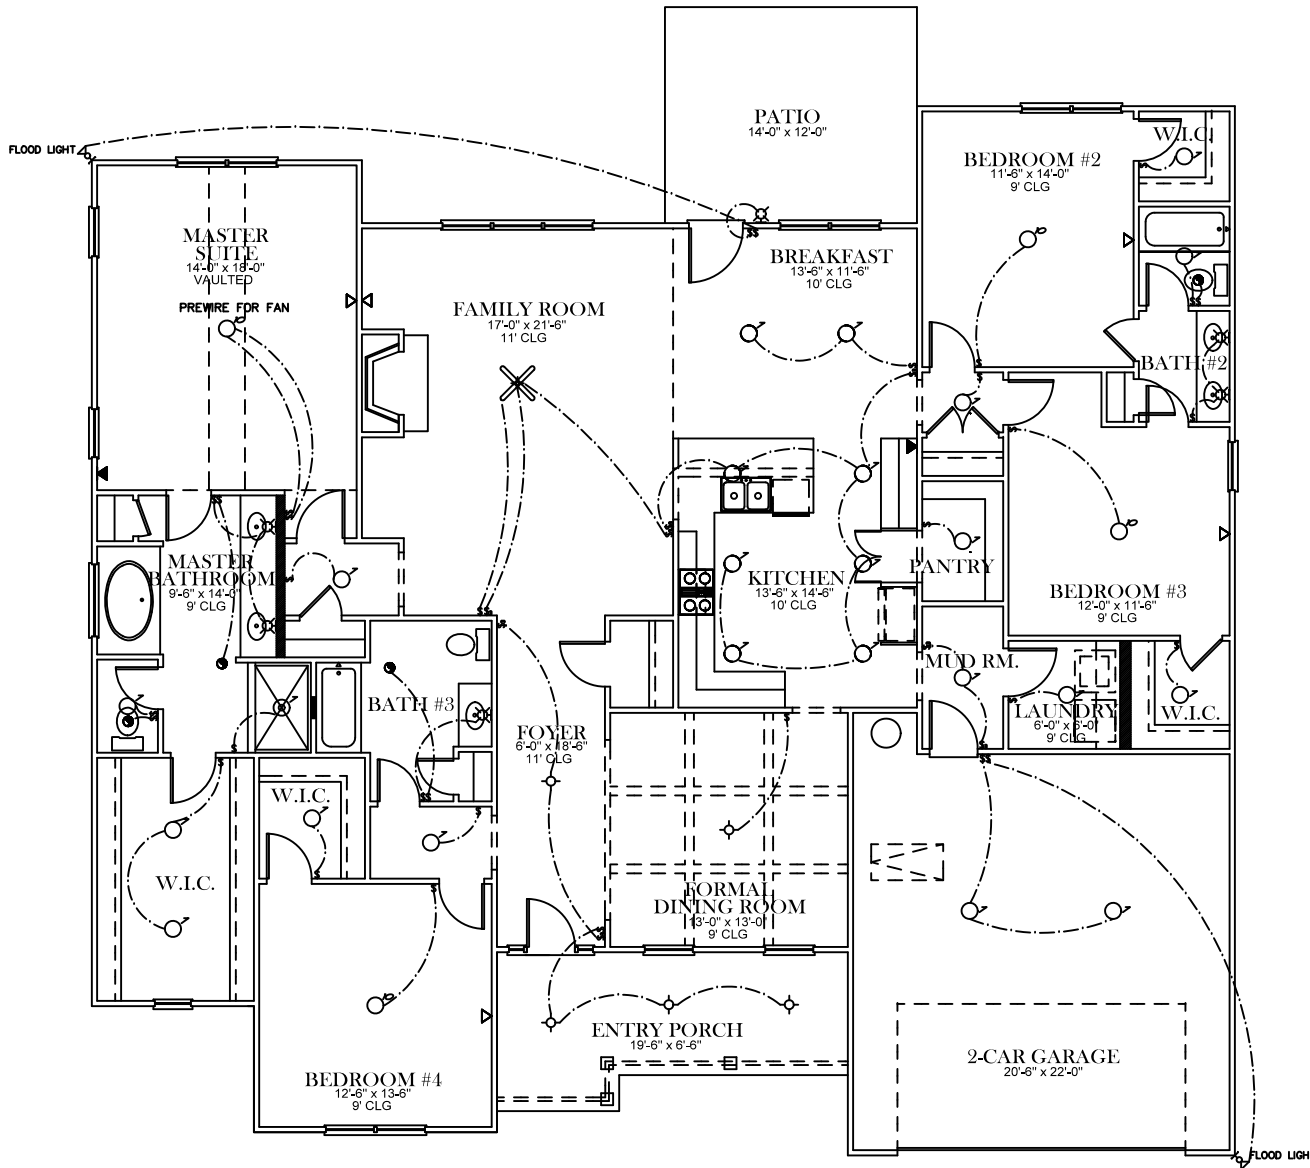

FRONT ELEVATION

SQUARE FOOTAGES
TOTAL- 2460

OPTIONAL HALF BATH
ADD 14 SQ. FT.

ELECTRICAL LEGEND	
	CEILING LIGHT FIXTURE
	WALL LIGHT FIXTURE
	1' LED DISK
	10' LED DISK
	FLOOD LIGHT FIXTURE
	DUPLEX FLOOR OUTLET
	TELEPHONE
	TELEVISION
	SWITCH
	3-WAY SWITCH
	EXHAUST FAN
	EXHAUST FAN/LIGHT

FIRST FLOOR PLAN