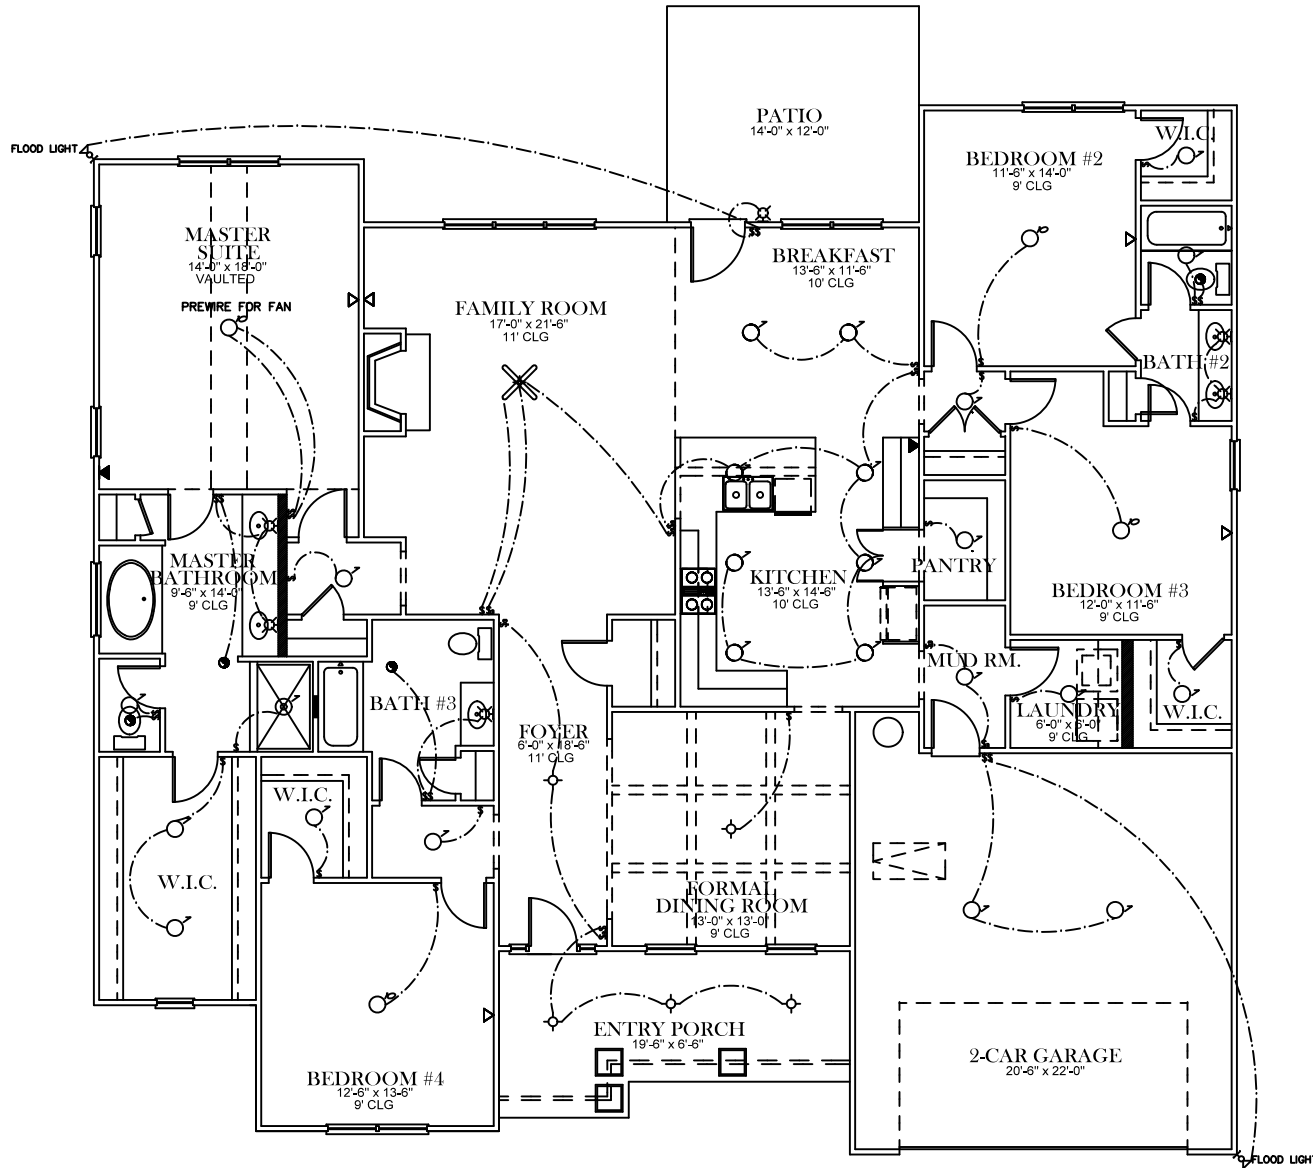

FRONT ELEVATION

SQUARE FOOTAGES	
1ST FL-	2,895
SECOND FL-	488
TOTAL-	3,583

FIRST FLOOR PLAN

OPTIONAL HALF BATH
ADD 14 SQ. FT.

ELECTRICAL LEGEND	
	CEILING LIGHT FIXTURE
	WALL LIGHT FIXTURE
	1" LED DISK
	10" LED DISK
	FLOOD LIGHT FIXTURE
	DUPLEX FLOOR OUTLET
	TELEPHONE
	TELEVISION
	SWITCH
	3-WAY SWITCH
	EXHAUST FAN
	EXHAUST FAN/LIGHT