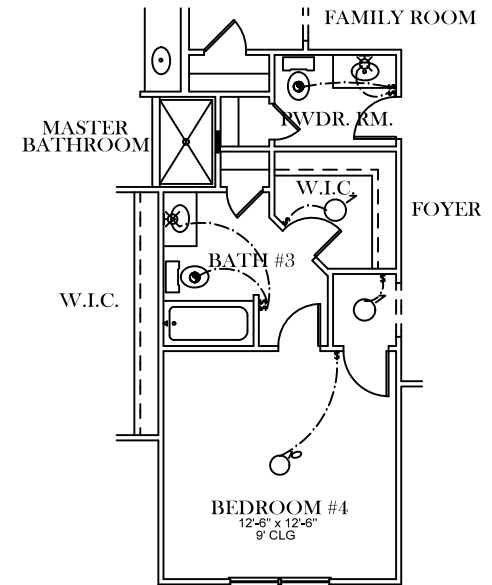

FRONT ELEVATION

SQUARE FOOTAGES	
1ST FL-	2,895
SECOND FL-	488
TOTAL-	3,583

FIRST FLOOR PLAN

OPTIONAL HALF BATH
ADD 14 SQ. FT.

ELECTRICAL LEGEND	
	CEILING LIGHT FIXTURE
	WALL LIGHT FIXTURE
	1" LED DISK
	10" LED DISK
	FLOOD LIGHT FIXTURE
	DUPLEX FLOOR OUTLET
	TELEPHONE
	TELEVISION
	SWITCH
	3-WAY SWITCH
	EXHAUST FAN
	EXHAUST FAN/LIGHT