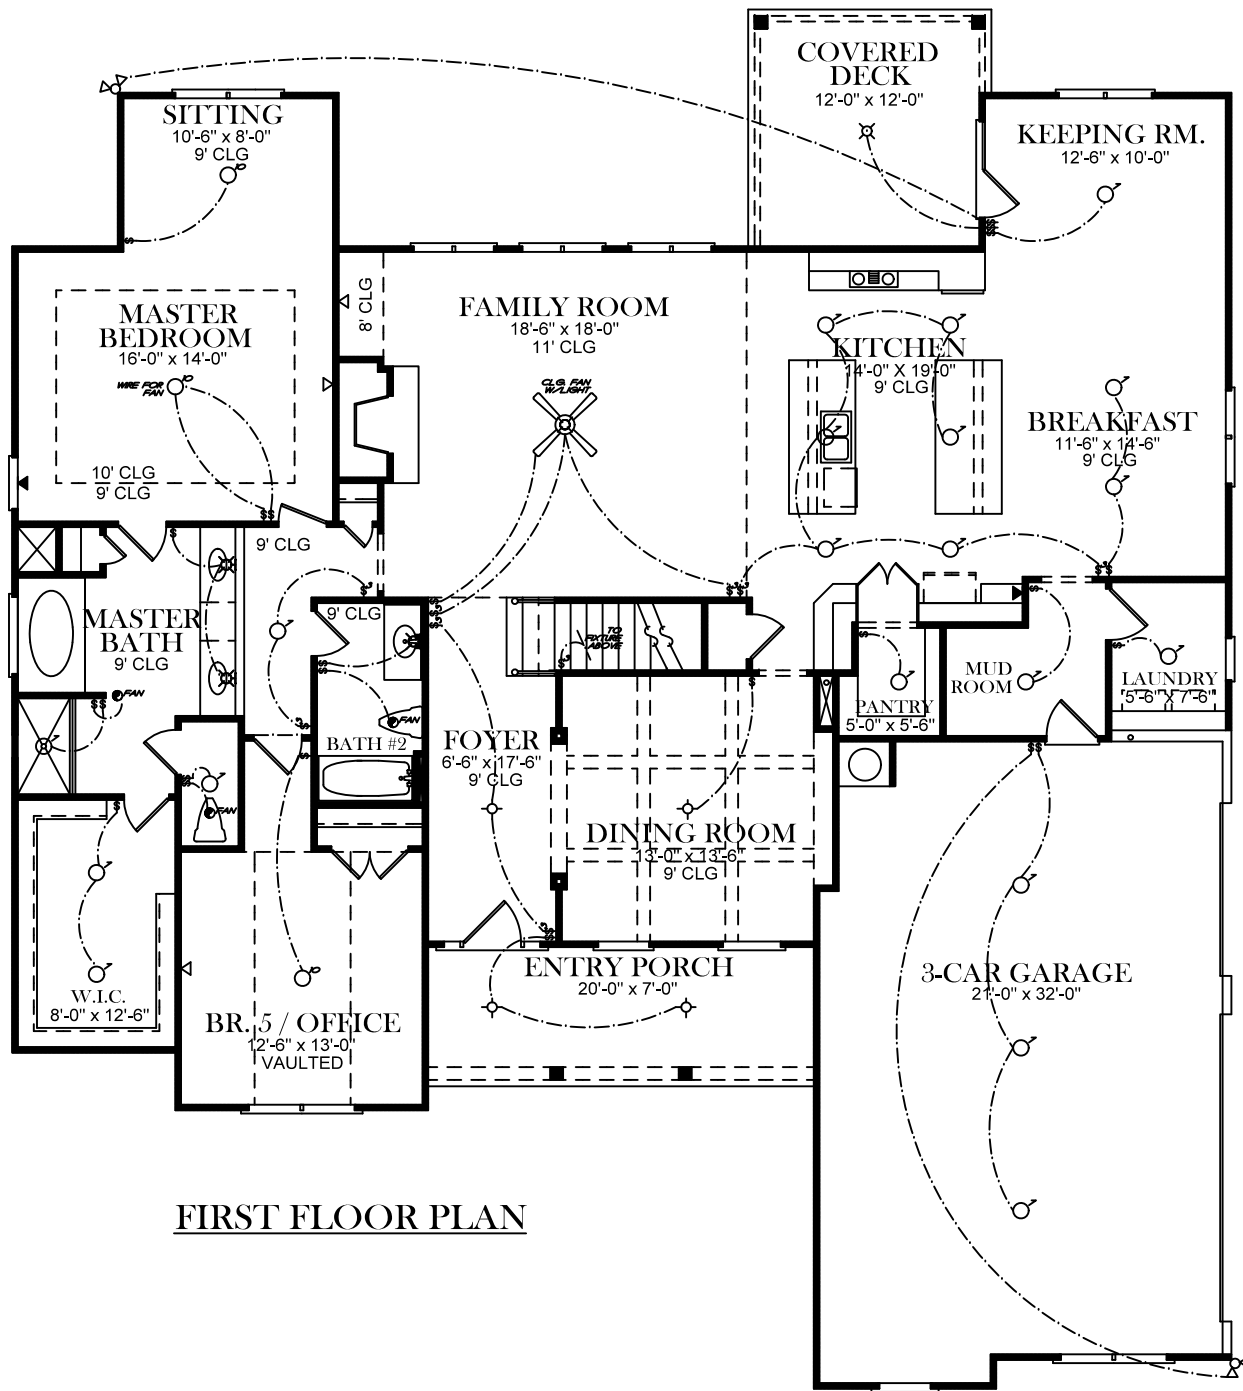

FRONT ELEVATION

SQUARE FOOTAGES	
1ST FL-	2,451
SECOND FL-	1,104
<b>TOTAL-</b>	<b>3,557</b>

FIRST FLOOR PLAN

ELECTRICAL LEGEND	
	CEILING LIGHT FIXTURE
	WALL LIGHT FIXTURE
	1" LED DISK
	10" LED DISK
	FLOOD LIGHT FIXTURE
	DUPLEX FLOOR OUTLET
	TELEPHONE
	TELEVISION
	SWITCH
	3-WAY SWITCH
	EXHAUST FAN
	EXHAUST FAN/LIGHT

SECOND FLOOR PLAN

ELECTRICAL LEGEND	
	CEILING LIGHT FIXTURE
	WALL LIGHT FIXTURE
	1" LED DISK
	10" LED DISK
	FLOOD LIGHT FIXTURE
	DUPLEX FLOOR OUTLET
	TELEPHONE
	TELEVISION
	SWITCH
	3-WAY SWITCH
	EXHAUST FAN
	EXHAUST FAN/LIGHT