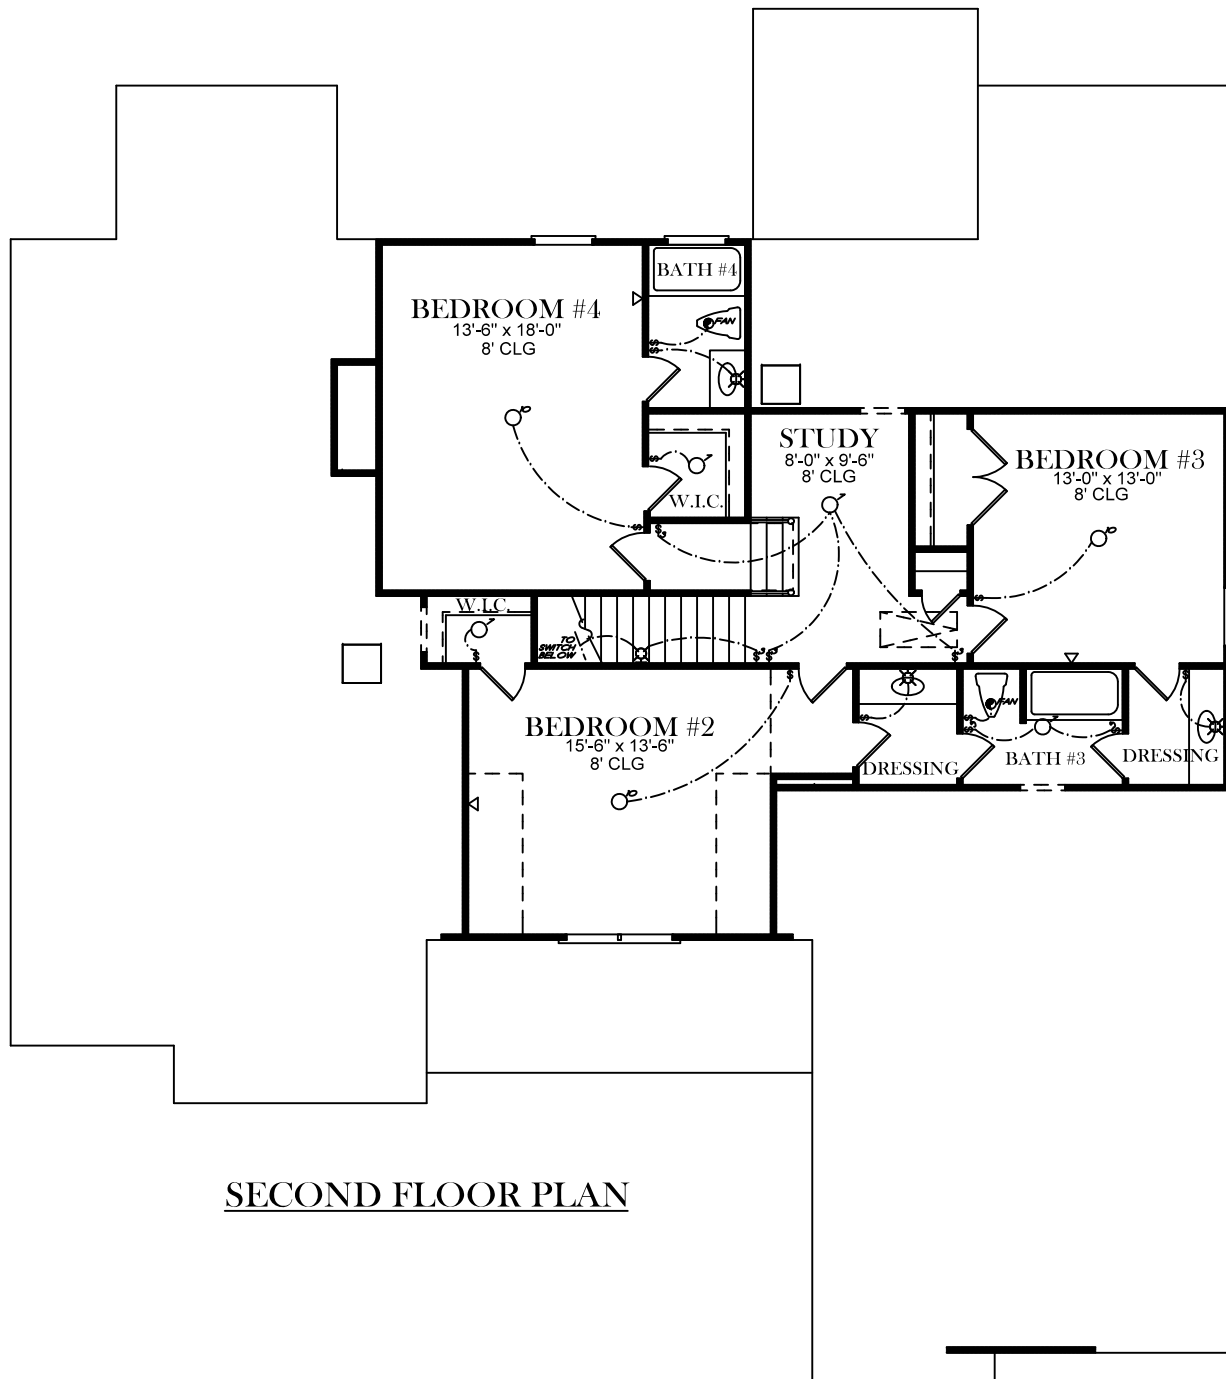

FRONT ELEVATION

SQUARE FOOTAGES	
1ST FL-	2,451
SECOND FL-	1,104
<b>TOTAL-</b>	<b>3,557</b>

FIRST FLOOR PLAN

ELECTRICAL LEGEND	
	CEILING LIGHT FIXTURE
	WALL LIGHT FIXTURE
	1" LED DISK
	10" LED DISK
	FLOOD LIGHT FIXTURE
	DUPLEX FLOOR OUTLET
	TELEPHONE
	TELEVISION
	SWITCH
	3-WAY SWITCH
	EXHAUST FAN
	EXHAUST FAN/LIGHT

SECOND FLOOR PLAN

ELECTRICAL LEGEND	
	CEILING LIGHT FIXTURE
	WALL LIGHT FIXTURE
	1" LED DISK
	10" LED DISK
	FLOOD LIGHT FIXTURE
	DUPLEX FLOOR OUTLET
	TELEPHONE
	TELEVISION
	SWITCH
	3-WAY SWITCH
	EXHAUST FAN
	EXHAUST FAN/LIGHT