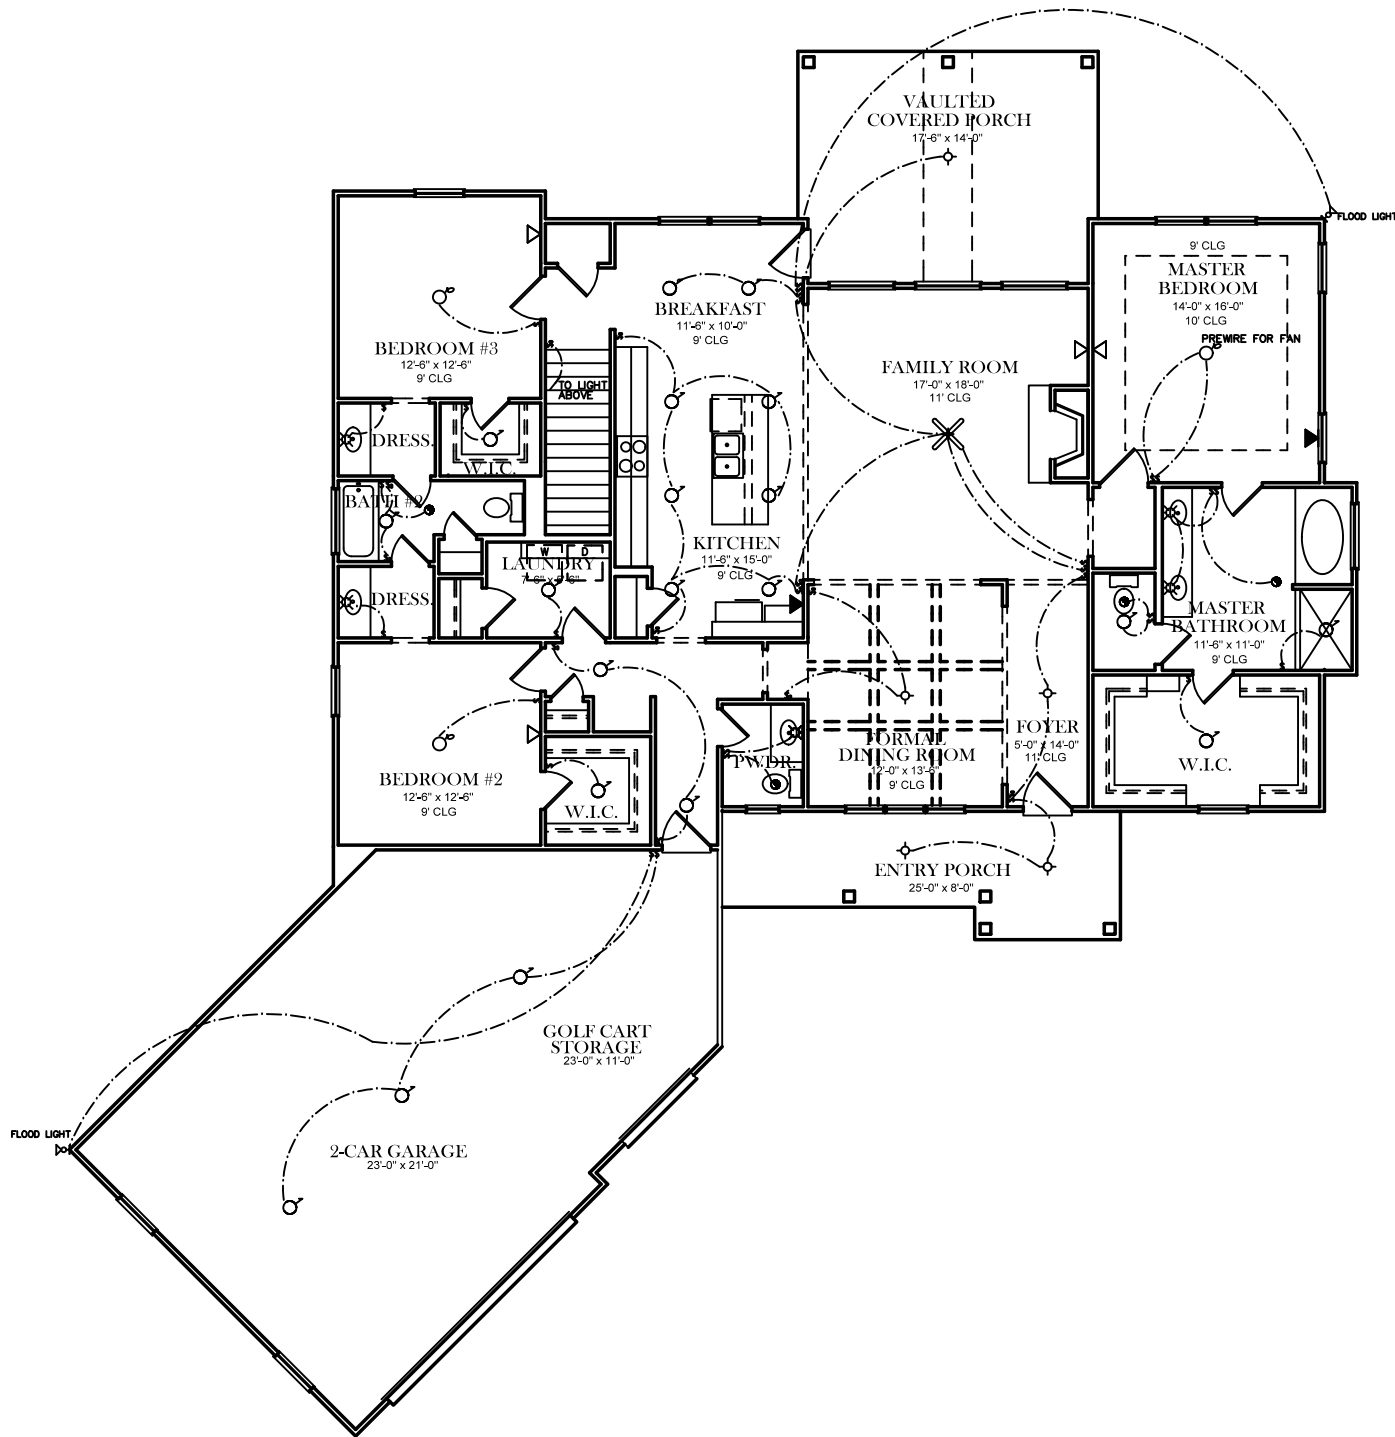

FRONT ELEVATION

SQUARE FOOTAGES
1ST FL- 2,262
SECOND FL- 447

ELECTRICAL LEGEND	
	CEILING LIGHT FIXTURE
	WALL LIGHT FIXTURE
	1" LED DISK
	10" LED DISK
	FLOOD LIGHT FIXTURE
	DUPLEX FLOOR OUTLET
	TELEPHONE
	TELEVISION
	SWITCH
	3-WAY SWITCH
	EXHAUST FAN
	EXHAUST FAN/LIGHT

FIRST FLOOR PLAN

ELECTRICAL LEGEND	
	CEILING LIGHT FIXTURE
	WALL LIGHT FIXTURE
	1' LED DISK
	10' LED DISK
	FLOOD LIGHT FIXTURE
	DUPLEX FLOOR OUTLET
	TELEPHONE
	TELEVISION
	SWITCH
	3-WAY SWITCH
	EXHAUST FAN
	EXHAUST FAN/LIGHT

SECOND FLOOR PLAN