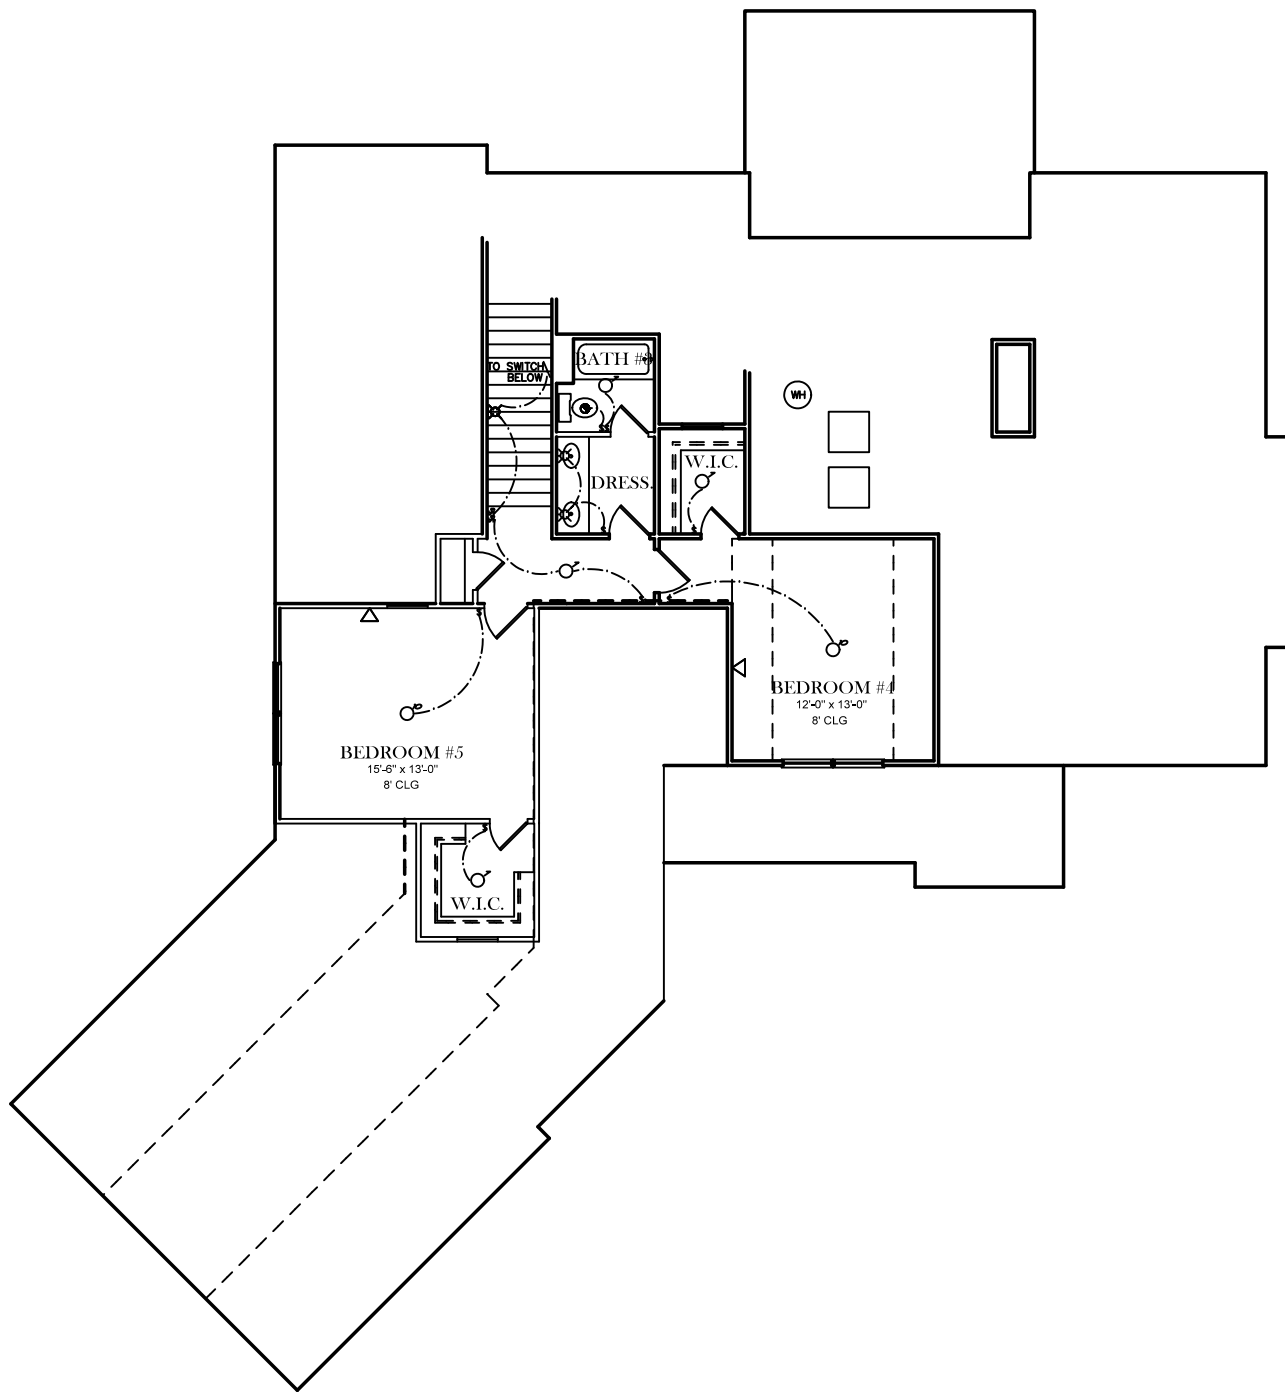

FRONT ELEVATION

SQUARE FOOTAGES
1ST FL- 2,262
SECOND FL- 447

ELECTRICAL LEGEND	
	CEILING LIGHT FIXTURE
	WALL LIGHT FIXTURE
	1" LED DISK
	10" LED DISK
	FLOOD LIGHT FIXTURE
	DUPLEX FLOOR OUTLET
	TELEPHONE
	TELEVISION
	SWITCH
	3-WAY SWITCH
	EXHAUST FAN
	EXHAUST FAN/LIGHT

FIRST FLOOR PLAN

ELECTRICAL LEGEND	
	CEILING LIGHT FIXTURE
	WALL LIGHT FIXTURE
	1' LED DISK
	10' LED DISK
	FLOOD LIGHT FIXTURE
	DUPLEX FLOOR OUTLET
	TELEPHONE
	TELEVISION
	SWITCH
	3-WAY SWITCH
	EXHAUST FAN
	EXHAUST FAN/LIGHT

SECOND FLOOR PLAN