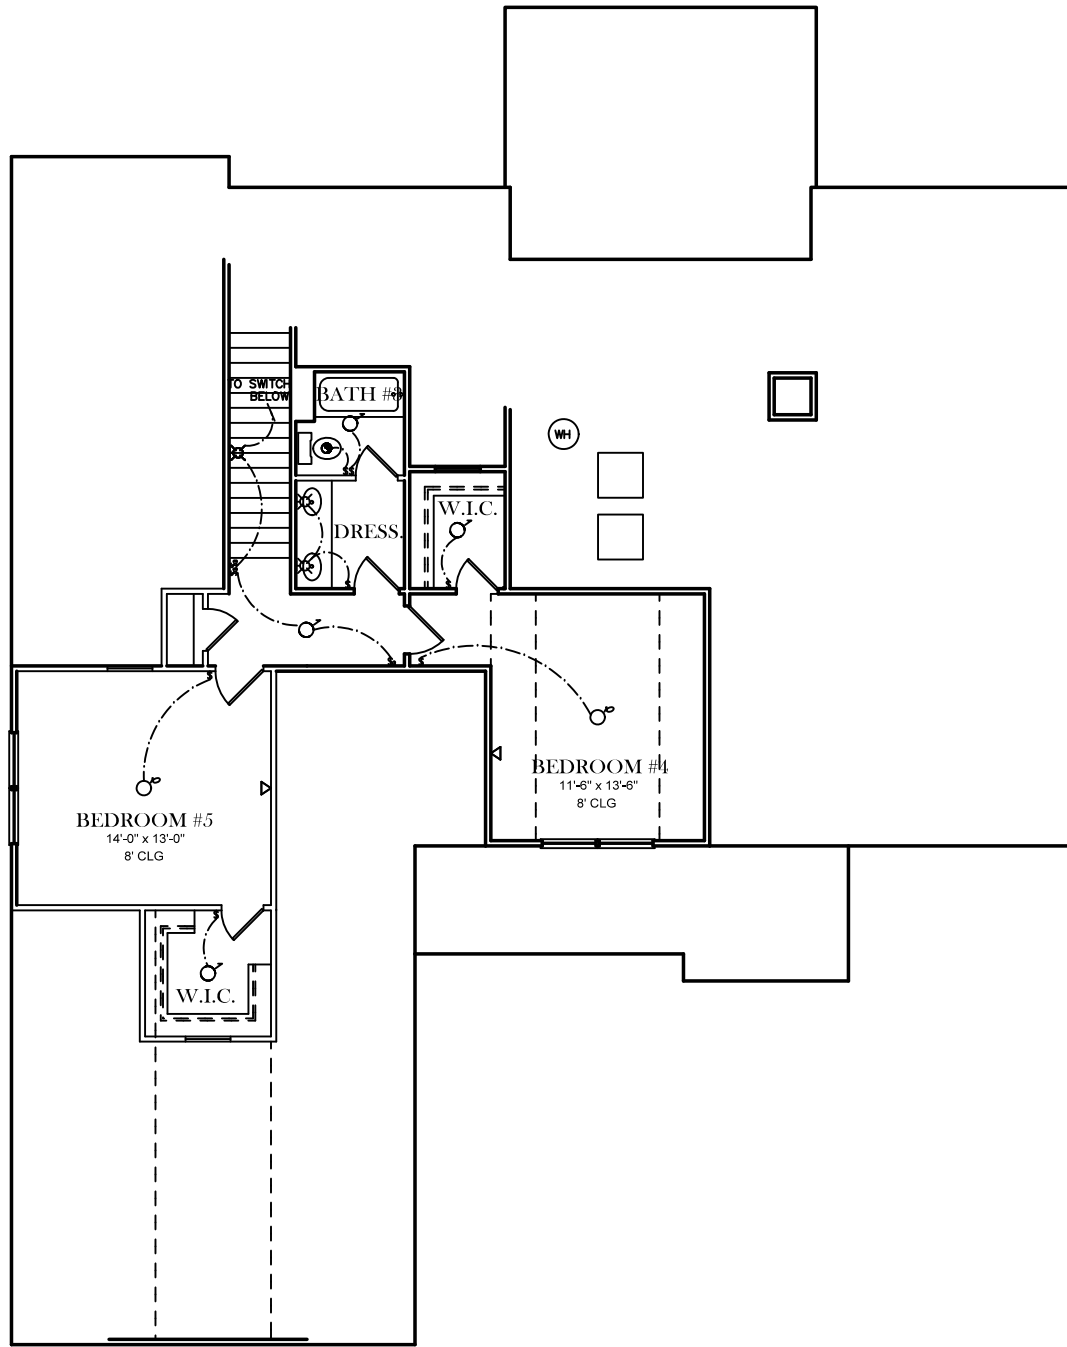

FRONT ELEVATION

SQUARE FOOTAGES	
1ST FL-	2,154
SECOND FL-	434
TOTAL-	2,192

ELECTRICAL LEGEND	
	CEILING LIGHT FIXTURE
	WALL LIGHT FIXTURE
	1" LED DISK
	10" LED DISK
	FLOOD LIGHT FIXTURE
	DUPLEX FLOOR OUTLET
	TELEPHONE
	TELEVISION
	SWITCH
	3-WAY SWITCH
	EXHAUST FAN
	EXHAUST FAN/LIGHT

FIRST FLOOR PLAN

ELECTRICAL LEGEND	
	CEILING LIGHT FIXTURE
	WALL LIGHT FIXTURE
	1" LED DISK
	10" LED DISK
	FLOOD LIGHT FIXTURE
	DUPLEX FLOOR OUTLET
	TELEPHONE
	TELEVISION
	SWITCH
	3-WAY SWITCH
	EXHAUST FAN
	EXHAUST FAN/LIGHT

SECOND FLOOR PLAN