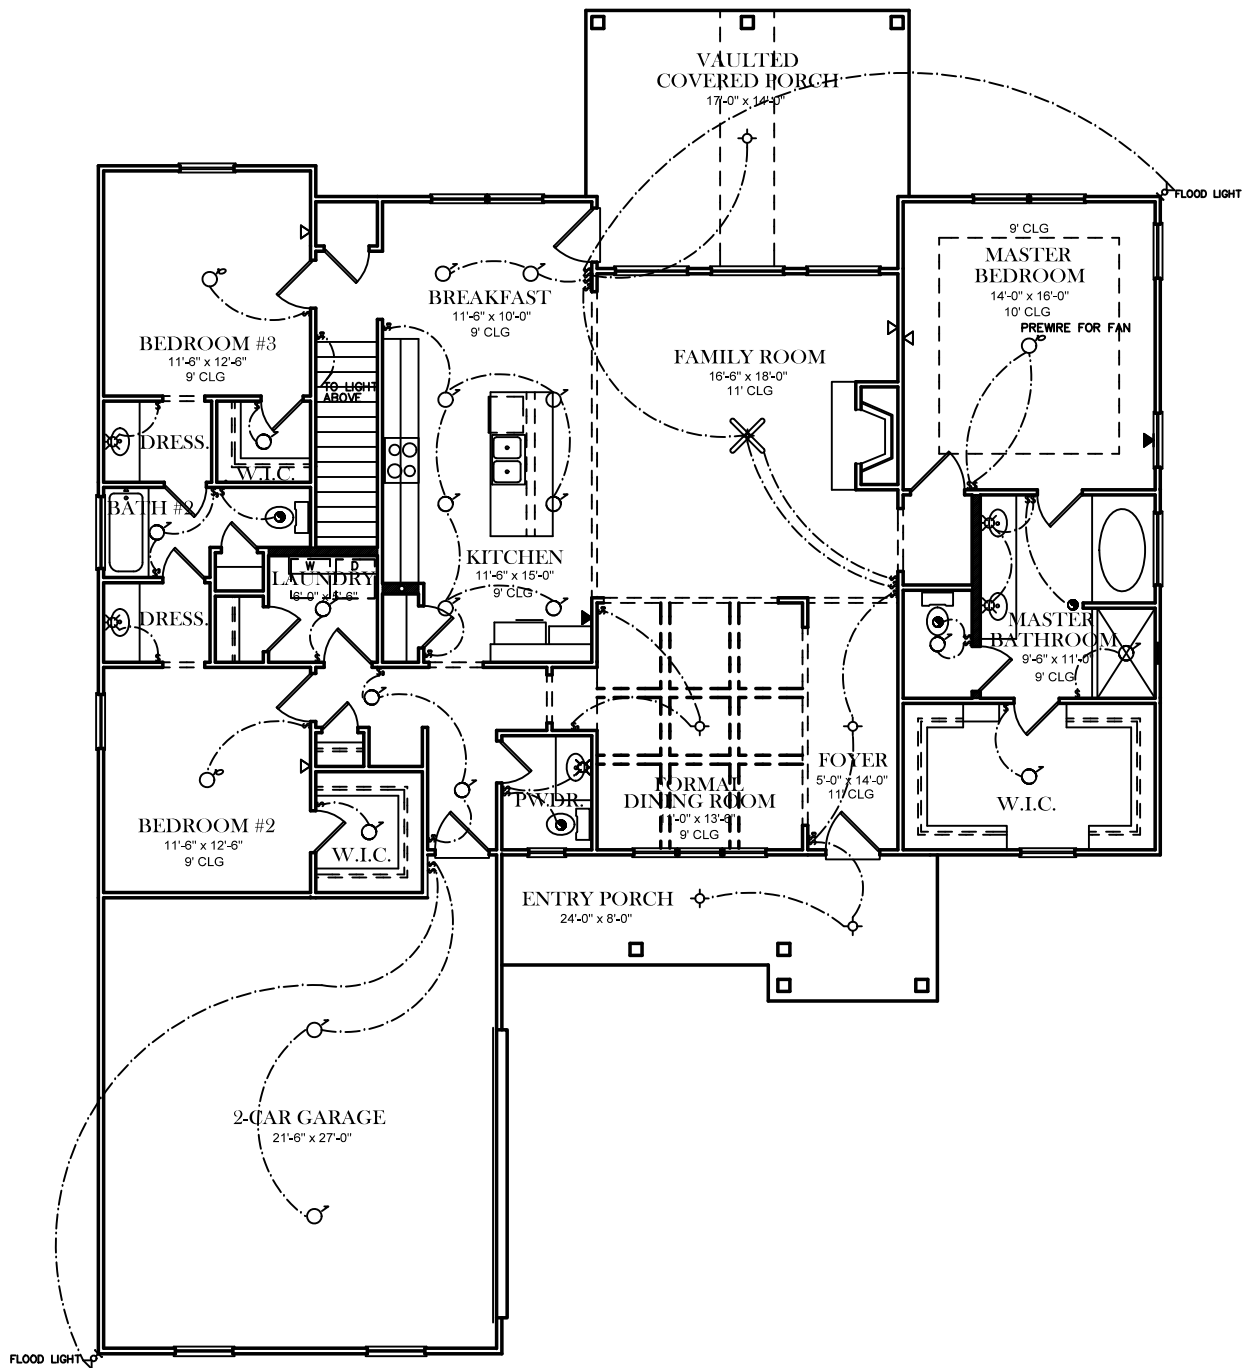

FRONT ELEVATION

SQUARE FOOTAGES	
1ST FL-	2,154
SECOND FL-	434
TOTAL-	2,192

ELECTRICAL LEGEND	
	CEILING LIGHT FIXTURE
	WALL LIGHT FIXTURE
	1" LED DISK
	10" LED DISK
	FLOOD LIGHT FIXTURE
	DUPLEX FLOOR OUTLET
	TELEPHONE
	TELEVISION
	SWITCH
	3-WAY SWITCH
	EXHAUST FAN
	EXHAUST FAN/LIGHT

FIRST FLOOR PLAN

ELECTRICAL LEGEND	
	CEILING LIGHT FIXTURE
	WALL LIGHT FIXTURE
	1" LED DISK
	10" LED DISK
	FLOOD LIGHT FIXTURE
	DUPLEX FLOOR OUTLET
	TELEPHONE
	TELEVISION
	SWITCH
	3-WAY SWITCH
	EXHAUST FAN
	EXHAUST FAN/LIGHT

SECOND FLOOR PLAN