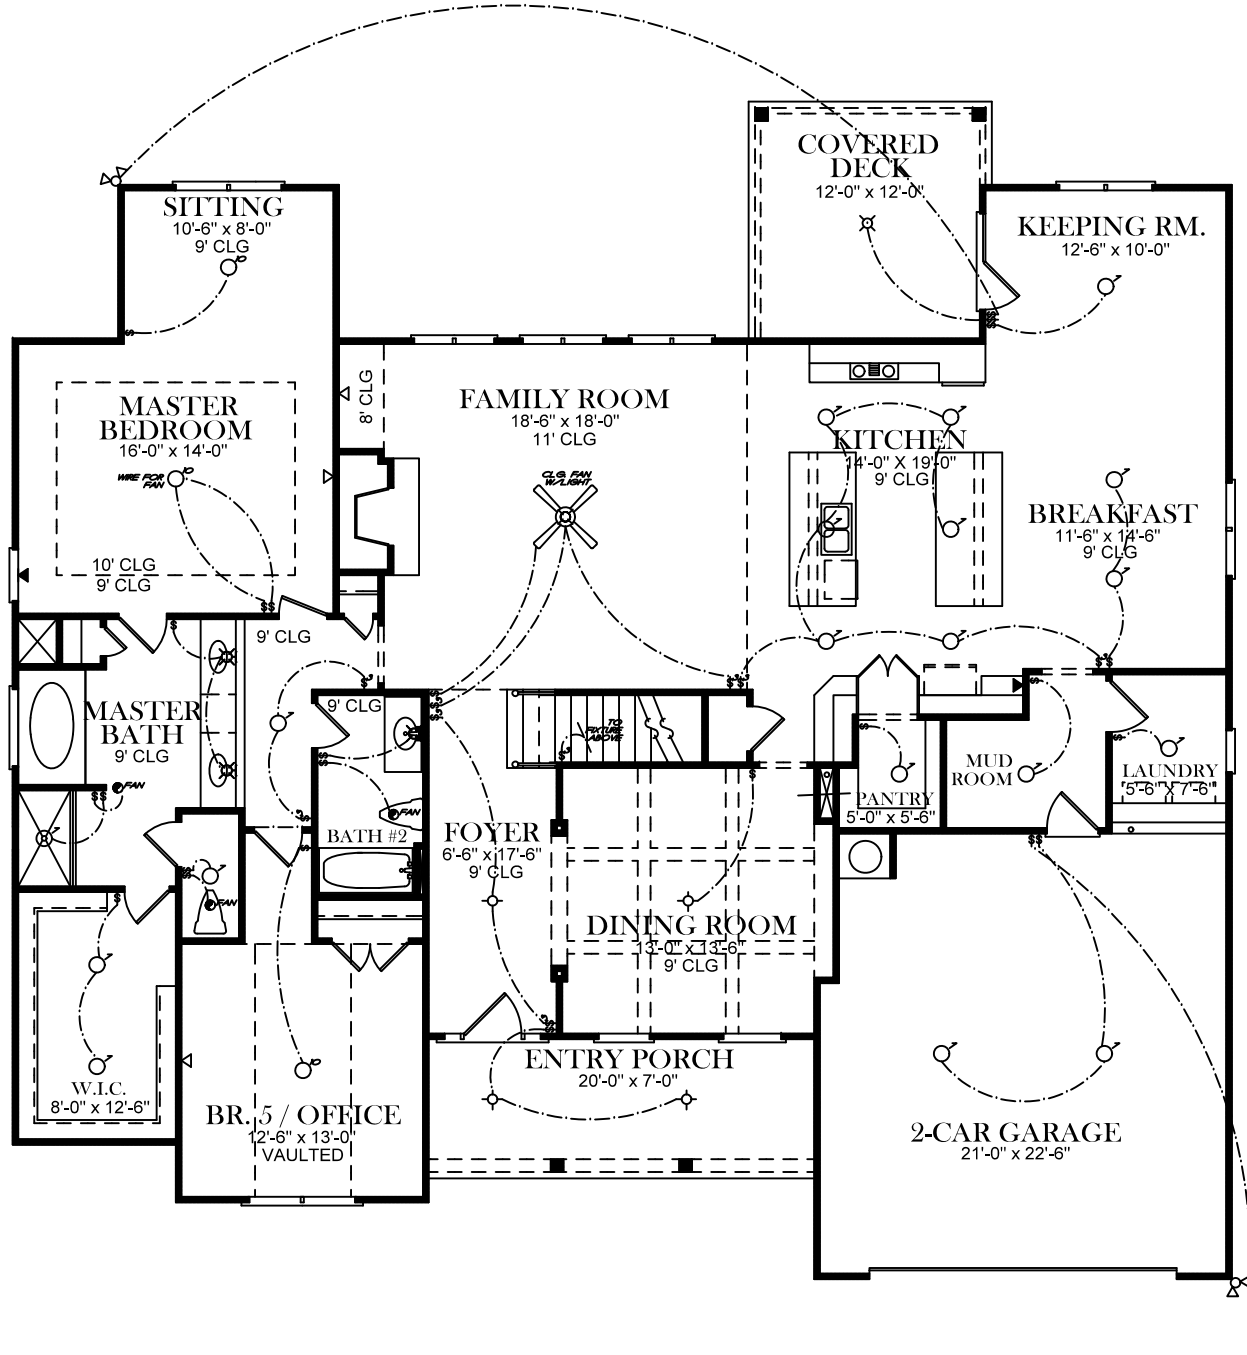

SQUARE FOOTAGES	
1ST FL-	2,451
SECOND FL-	1,106
TOTAL-	3,557

FRONT ELEVATION

ELECTRICAL LEGEND	
	CEILING LIGHT FIXTURE
	WALL LIGHT FIXTURE
	1" LED DISK
	10" LED DISK
	FLOOD LIGHT FIXTURE
	DUPLIX FLOOR OUTLET
	TELEPHONE
	TELEVISION
	SWITCH
	3-WAY SWITCH
	EXHAUST FAN
	EXHAUST FAN/LIGHT

FIRST FLOOR PLAN

ELECTRICAL LEGEND	
	CEILING LIGHT FIXTURE
	WALL LIGHT FIXTURE
	1" LED DISK
	10" LED DISK
	FLOOD LIGHT FIXTURE
	DUPLEX FLOOR OUTLET
	TELEPHONE
	TELEVISION
	SWITCH
	3-WAY SWITCH
	EXHAUST FAN
	EXHAUST FAN/LIGHT

SECOND FLOOR PLAN