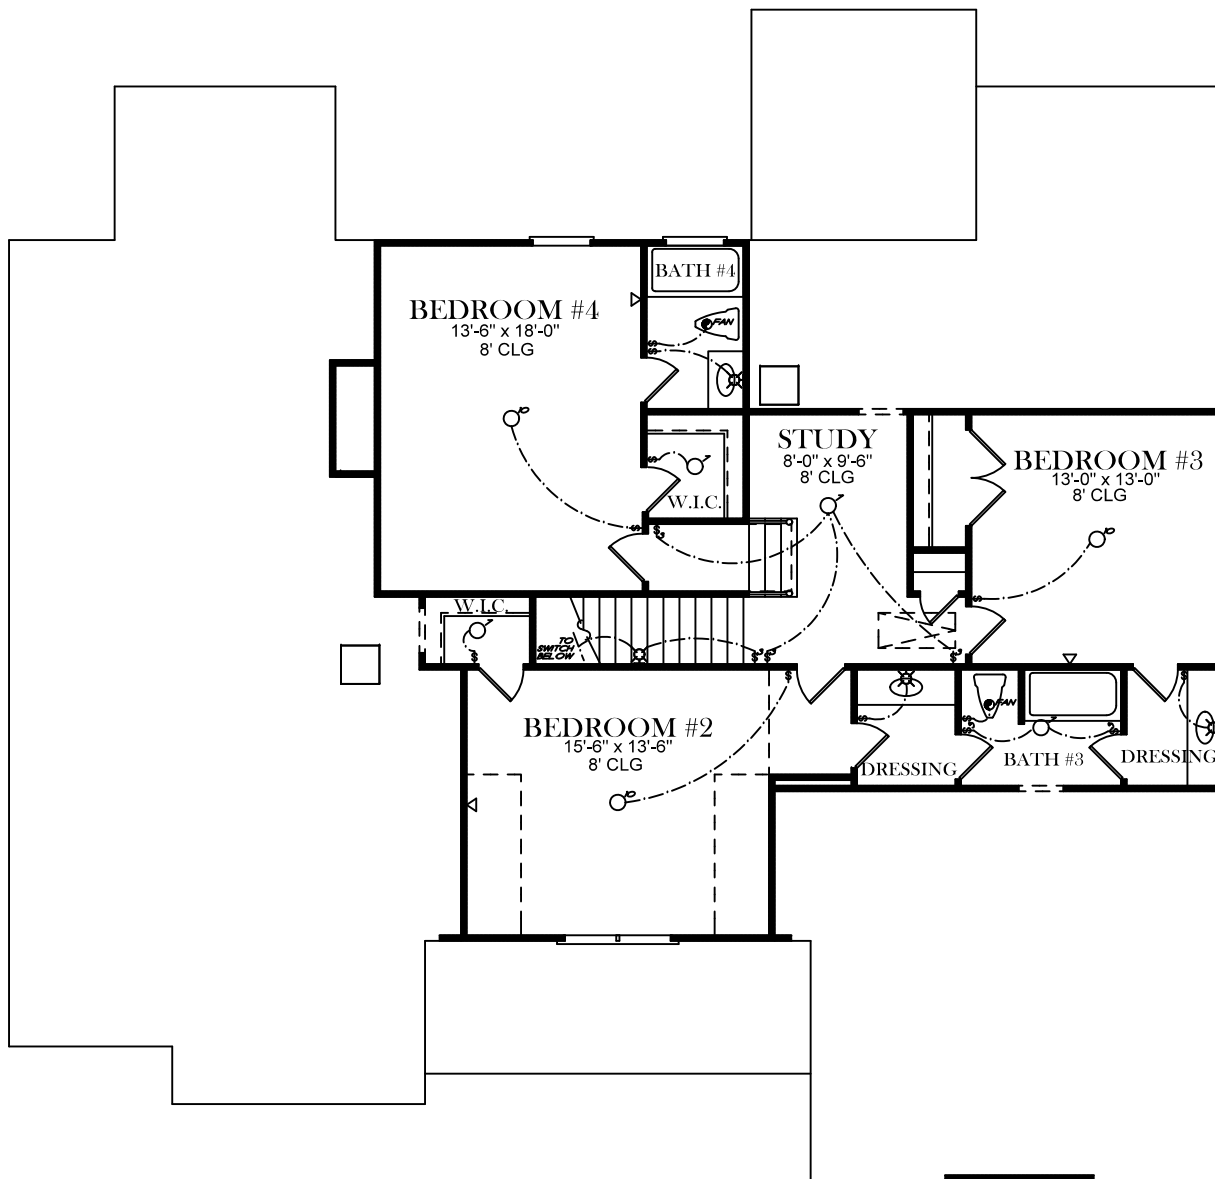

SQUARE FOOTAGES	
1ST FL-	2,451
SECOND FL-	1,106
TOTAL-	3,557

FRONT ELEVATION

ELECTRICAL LEGEND	
	CEILING LIGHT FIXTURE
	WALL LIGHT FIXTURE
	1" LED DISK
	10" LED DISK
	FLOOD LIGHT FIXTURE
	DUPLIX FLOOR OUTLET
	TELEPHONE
	TELEVISION
	SWITCH
	3-WAY SWITCH
	EXHAUST FAN
	EXHAUST FAN/LIGHT

FIRST FLOOR PLAN

ELECTRICAL LEGEND	
	CEILING LIGHT FIXTURE
	WALL LIGHT FIXTURE
	1" LED DISK
	10" LED DISK
	FLOOD LIGHT FIXTURE
	DUPLEX FLOOR OUTLET
	TELEPHONE
	TELEVISION
	SWITCH
	3-WAY SWITCH
	EXHAUST FAN
	EXHAUST FAN/LIGHT

SECOND FLOOR PLAN