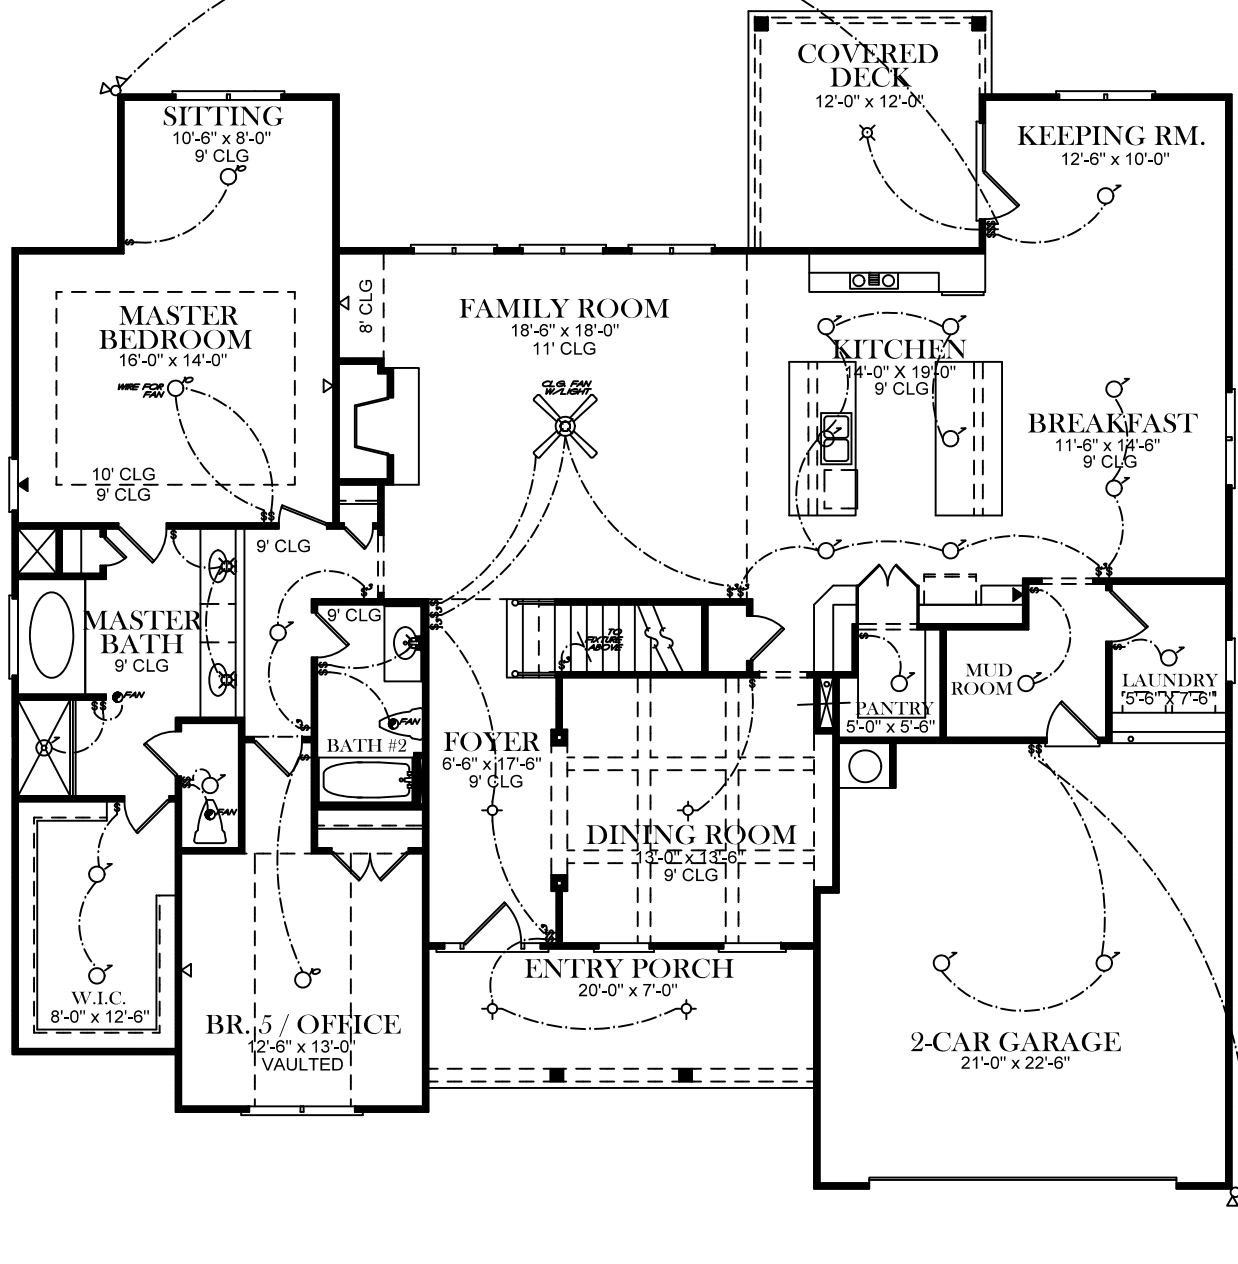

FRONT ELEVATION

SQUARE FOOTAGES	
1ST FL-	2,451
SECOND FL-	1,104
TOTAL-	3,557

ELECTRICAL LEGEND	
	CEILING LIGHT FIXTURE
	WALL LIGHT FIXTURE
	1" LED DISK
	10" LED DISK
	FLOOD LIGHT FIXTURE
	DUPLEX FLOOR OUTLET
	TELEPHONE
	TELEVISION
	SWITCH
	3-WAY SWITCH
	EXHAUST FAN
	EXHAUST FAN/LIGHT

FIRST FLOOR PLAN

ELECTRICAL LEGEND	
	CEILING LIGHT FIXTURE
	WALL LIGHT FIXTURE
	1" LED DISK
	10" LED DISK
	FLOOD LIGHT FIXTURE
	DUPLEX FLOOR OUTLET
	TELEPHONE
	TELEVISION
	SWITCH
	3-WAY SWITCH
	EXHAUST FAN
	EXHAUST FAN/LIGHT

SECOND FLOOR PLAN