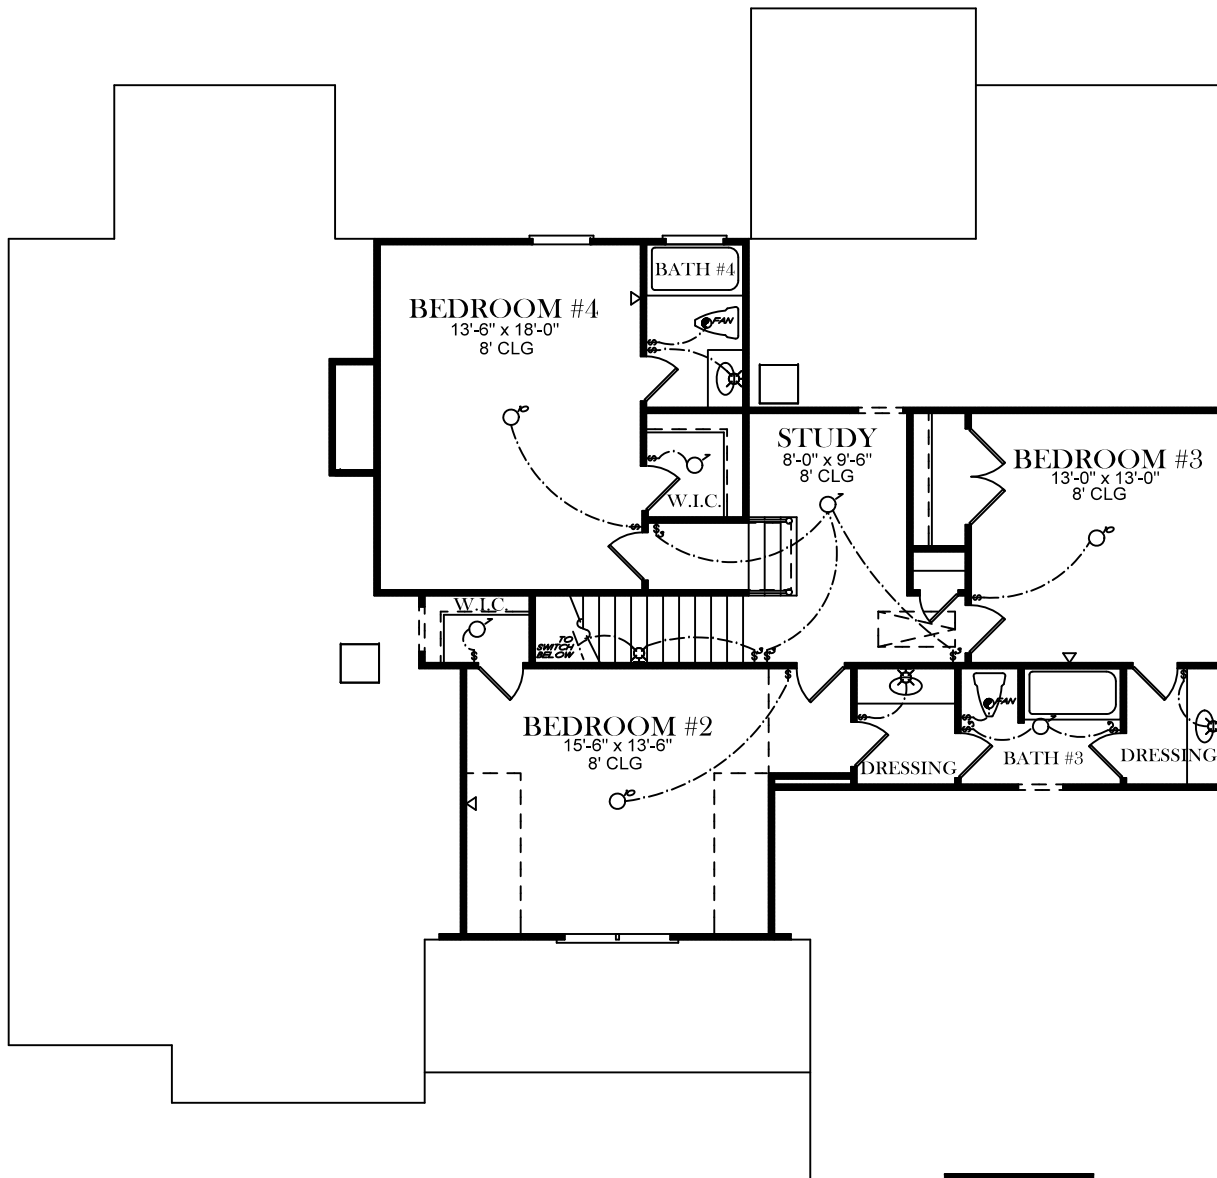

FRONT ELEVATION

SQUARE FOOTAGES	
1ST FL-	2,451
SECOND FL-	1,104
TOTAL-	3,557

ELECTRICAL LEGEND	
	CEILING LIGHT FIXTURE
	WALL LIGHT FIXTURE
	1" LED DISK
	10" LED DISK
	FLOOD LIGHT FIXTURE
	DUPLEX FLOOR OUTLET
	TELEPHONE
	TELEVISION
	SWITCH
	3-WAY SWITCH
	EXHAUST FAN
	EXHAUST FAN/LIGHT

FIRST FLOOR PLAN

ELECTRICAL LEGEND	
	CEILING LIGHT FIXTURE
	WALL LIGHT FIXTURE
	1" LED DISK
	10" LED DISK
	FLOOD LIGHT FIXTURE
	DUPLEX FLOOR OUTLET
	TELEPHONE
	TELEVISION
	SWITCH
	3-WAY SWITCH
	EXHAUST FAN
	EXHAUST FAN/LIGHT

SECOND FLOOR PLAN