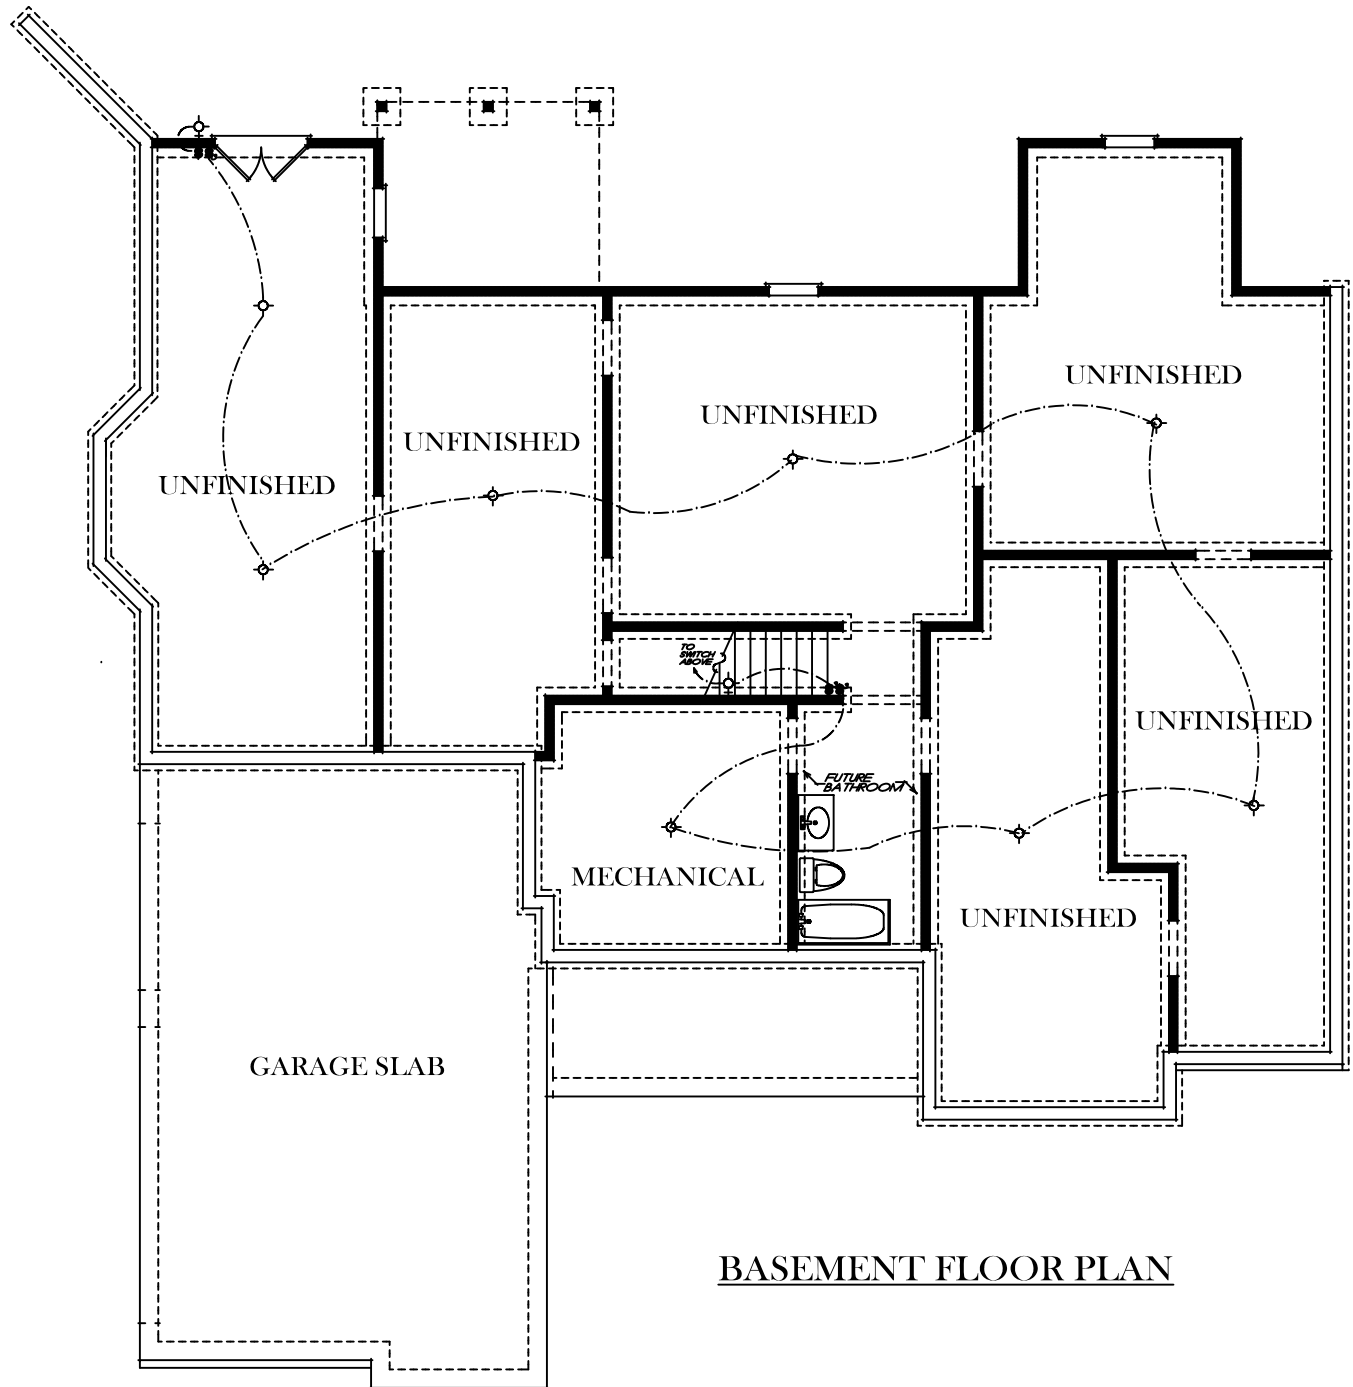

FRONT ELEVATION

SQUARE FOOTAGES
1ST FL- 2,533
SECOND FL- 1,129
TOTAL SQ. FT.- 3,662

ELECTRICAL LEGEND	
	CEILING LIGHT FIXTURE
	WALL LIGHT FIXTURE
	7" LED DISK
	10" LED DISK
	FLOOD LIGHT FIXTURE
	DUPLEX FLOOR OUTLET
	TELEPHONE
	TELEVISION
	SWITCH
	3-WAY SWITCH
	MOTION SENSOR SWITCH
	EXHAUST FAN
	EXHAUST FAN/LIGHT
	SCONCE LIGHT FIXTURE

FIRST FLOOR PLAN

ELECTRICAL LEGEND	
	CEILING LIGHT FIXTURE
	WALL LIGHT FIXTURE
	7" LED DISK
	10" LED DISK
	FLOOD LIGHT FIXTURE
	DUPLEX FLOOR OUTLET
	TELEPHONE
	TELEVISION
	SWITCH
	3-WAY SWITCH
	MOTION SENSOR SWITCH
	EXHAUST FAN
	EXHAUST FAN/LIGHT
	SCONCE LIGHT FIXTURE

SECOND FLOOR PLAN

ELECTRICAL LEGEND	
	CEILING LIGHT FIXTURE
	WALL LIGHT FIXTURE
	7" LED DISK
	10" LED DISK
	FLOOD LIGHT FIXTURE
	DUPLEX FLOOR OUTLET
	TELEPHONE
	TELEVISION
	SWITCH
	3-WAY SWITCH
	MOTION SENSOR SWITCH
	EXHAUST FAN
	EXHAUST FAN/LIGHT
	SCENCE LIGHT FIXTURE