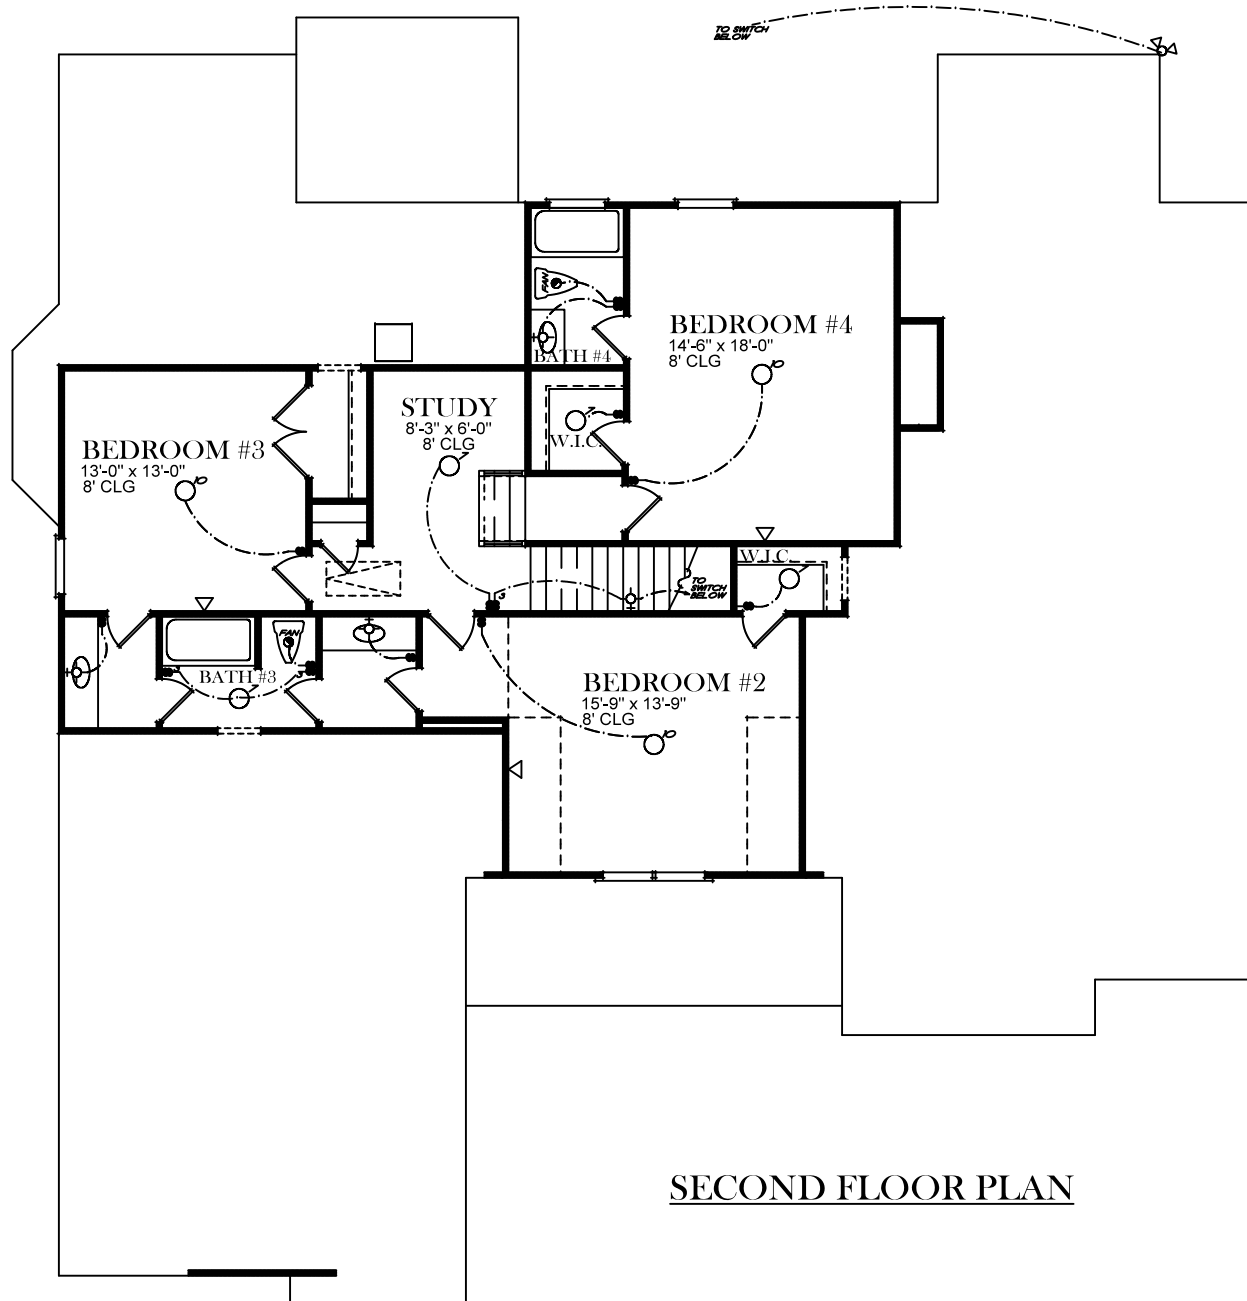

FRONT ELEVATION

SQUARE FOOTAGES
1ST FL- 2,533
SECOND FL- 1,129
TOTAL SQ. FT.- 3,662

ELECTRICAL LEGEND	
	CEILING LIGHT FIXTURE
	WALL LIGHT FIXTURE
	7" LED DISK
	10" LED DISK
	FLOOD LIGHT FIXTURE
	DUPLEX FLOOR OUTLET
	TELEPHONE
	TELEVISION
	SWITCH
	3-WAY SWITCH
	MOTION SENSOR SWITCH
	EXHAUST FAN
	EXHAUST FAN/LIGHT
	SCONCE LIGHT FIXTURE

FIRST FLOOR PLAN

ELECTRICAL LEGEND	
	CEILING LIGHT FIXTURE
	WALL LIGHT FIXTURE
	7" LED DISK
	10" LED DISK
	FLOOD LIGHT FIXTURE
	DUPLEX FLOOR OUTLET
	TELEPHONE
	TELEVISION
	SWITCH
	3-WAY SWITCH
	MOTION SENSOR SWITCH
	EXHAUST FAN
	EXHAUST FAN/LIGHT
	SCONCE LIGHT FIXTURE

SECOND FLOOR PLAN

ELECTRICAL LEGEND	
	CEILING LIGHT FIXTURE
	WALL LIGHT FIXTURE
	7" LED DISK
	10" LED DISK
	FLOOD LIGHT FIXTURE
	DUPLEX FLOOR OUTLET
	TELEPHONE
	TELEVISION
	SWITCH
	3-WAY SWITCH
	MOTION SENSOR SWITCH
	EXHAUST FAN
	EXHAUST FAN/LIGHT
	SCENCE LIGHT FIXTURE