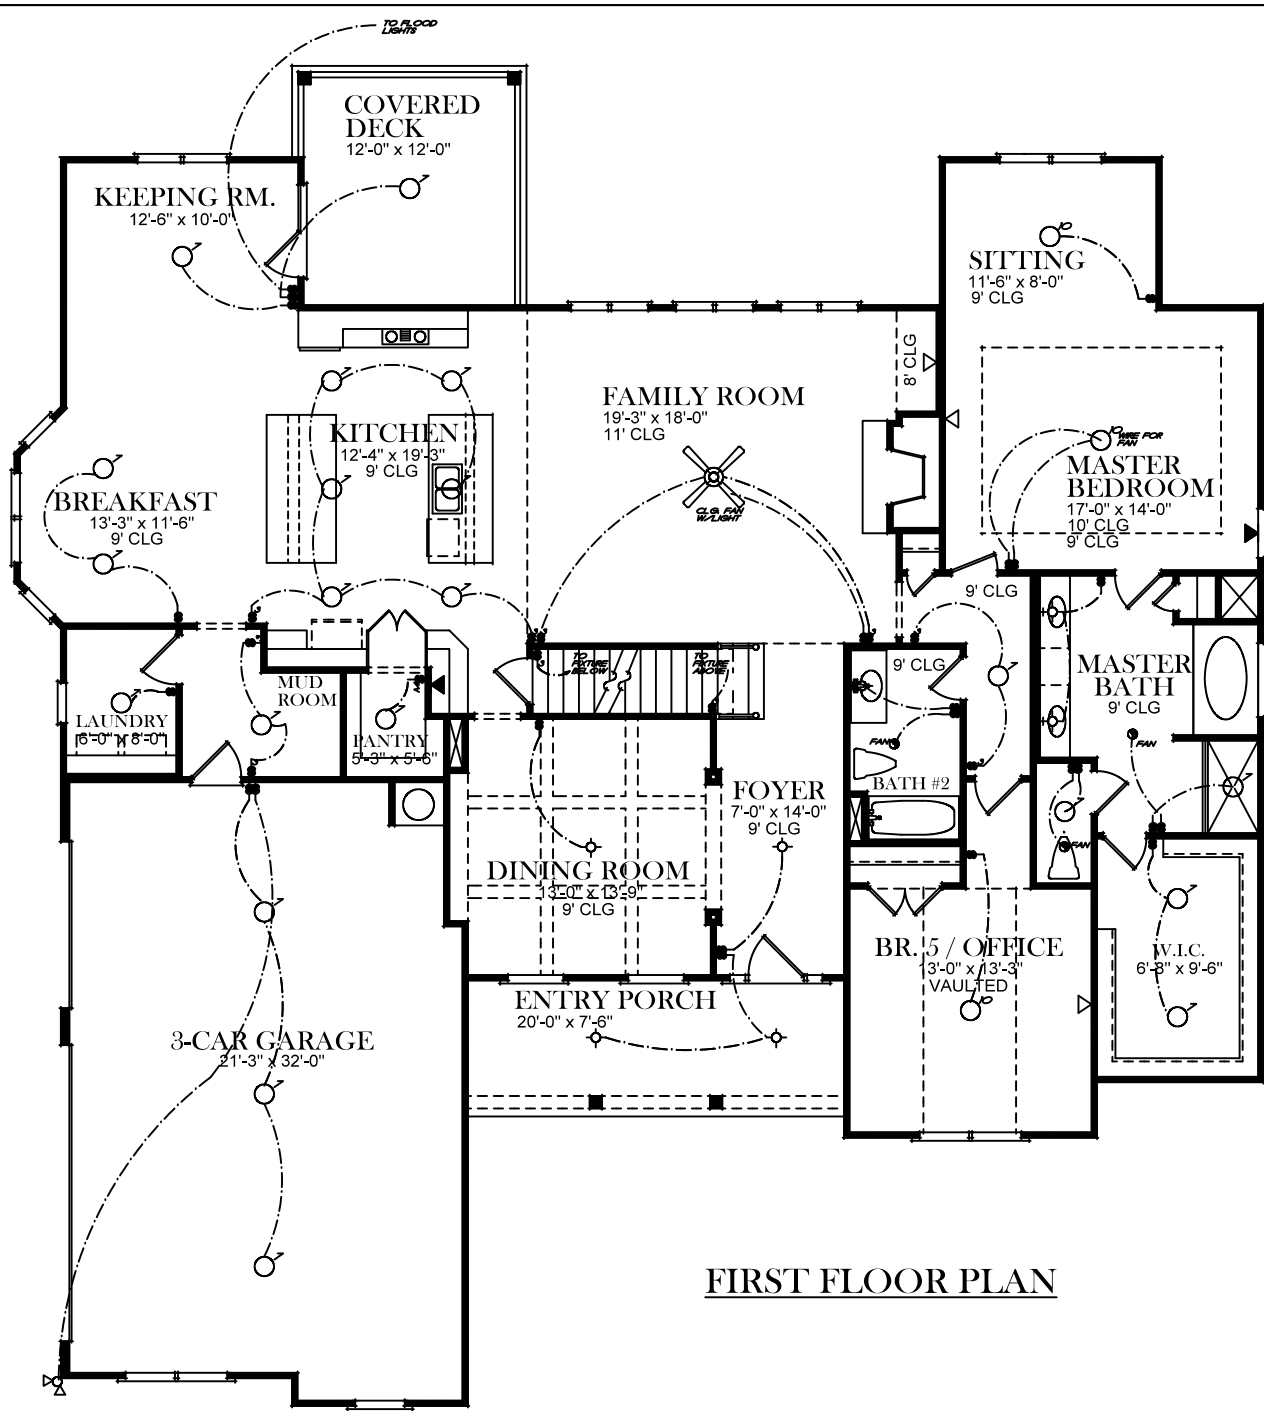

FRONT ELEVATION

SQUARE FOOTAGES
1ST FL- 2,533
SECOND FL- 1,129
TOTAL SQ. FT.- 3,662

ELECTRICAL LEGEND	
	CEILING LIGHT FIXTURE
	WALL LIGHT FIXTURE
	7" LED DISK
	10" LED DISK
	FLOOD LIGHT FIXTURE
	DUPLEX FLOOR OUTLET
	TELEPHONE
	TELEVISION
	SWITCH
	3-WAY SWITCH
	MOTION SENSOR SWITCH
	EXHAUST FAN
	EXHAUST FAN/LIGHT
	SCONCE LIGHT FIXTURE

FIRST FLOOR PLAN

ELECTRICAL LEGEND	
	CEILING LIGHT FIXTURE
	WALL LIGHT FIXTURE
	7" LED DISK
	10" LED DISK
	FLOOD LIGHT FIXTURE
	DUPLEX FLOOR OUTLET
	TELEPHONE
	TELEVISION
	SWITCH
	3-WAY SWITCH
	MOTION SENSOR SWITCH
	EXHAUST FAN
	EXHAUST FAN/LIGHT
	SCONCE LIGHT FIXTURE

SECOND FLOOR PLAN

ELECTRICAL LEGEND	
	CEILING LIGHT FIXTURE
	WALL LIGHT FIXTURE
	7" LED DISK
	10" LED DISK
	FLOOD LIGHT FIXTURE
	DUPLEX FLOOR OUTLET
	TELEPHONE
	TELEVISION
	SWITCH
	3-WAY SWITCH
	MOTION SENSOR SWITCH
	EXHAUST FAN
	EXHAUST FAN/LIGHT
	SCENCE LIGHT FIXTURE