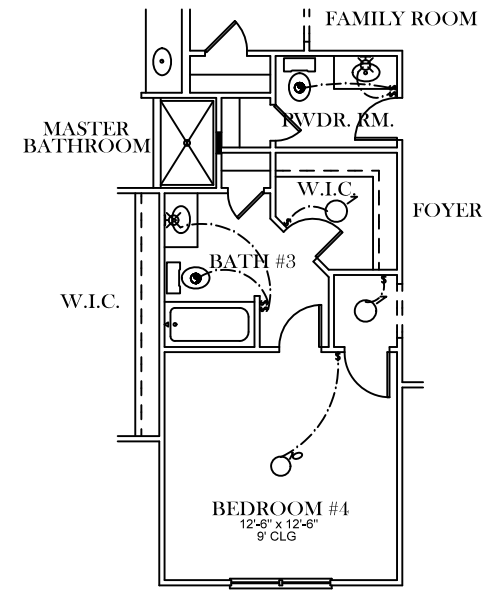

FRONT ELEVATION

SQUARE FOOTAGES
TOTAL - 2,165

OPTIONAL HALF BATH
ADD 14 SQ. FT.

ELECTRICAL LEGEND	
	CEILING LIGHT FIXTURE
	WALL LIGHT FIXTURE
	1" LED DISK
	10" LED DISK
	FLOOD LIGHT FIXTURE
	DUPLEX FLOOR OUTLET
	TELEPHONE
	TELEVISION
	SWITCH
	3-WAY SWITCH
	MOTION SENSOR SWITCH
	EXHAUST FAN
	EXHAUST FAN/LIGHT

FIRST FLOOR PLAN