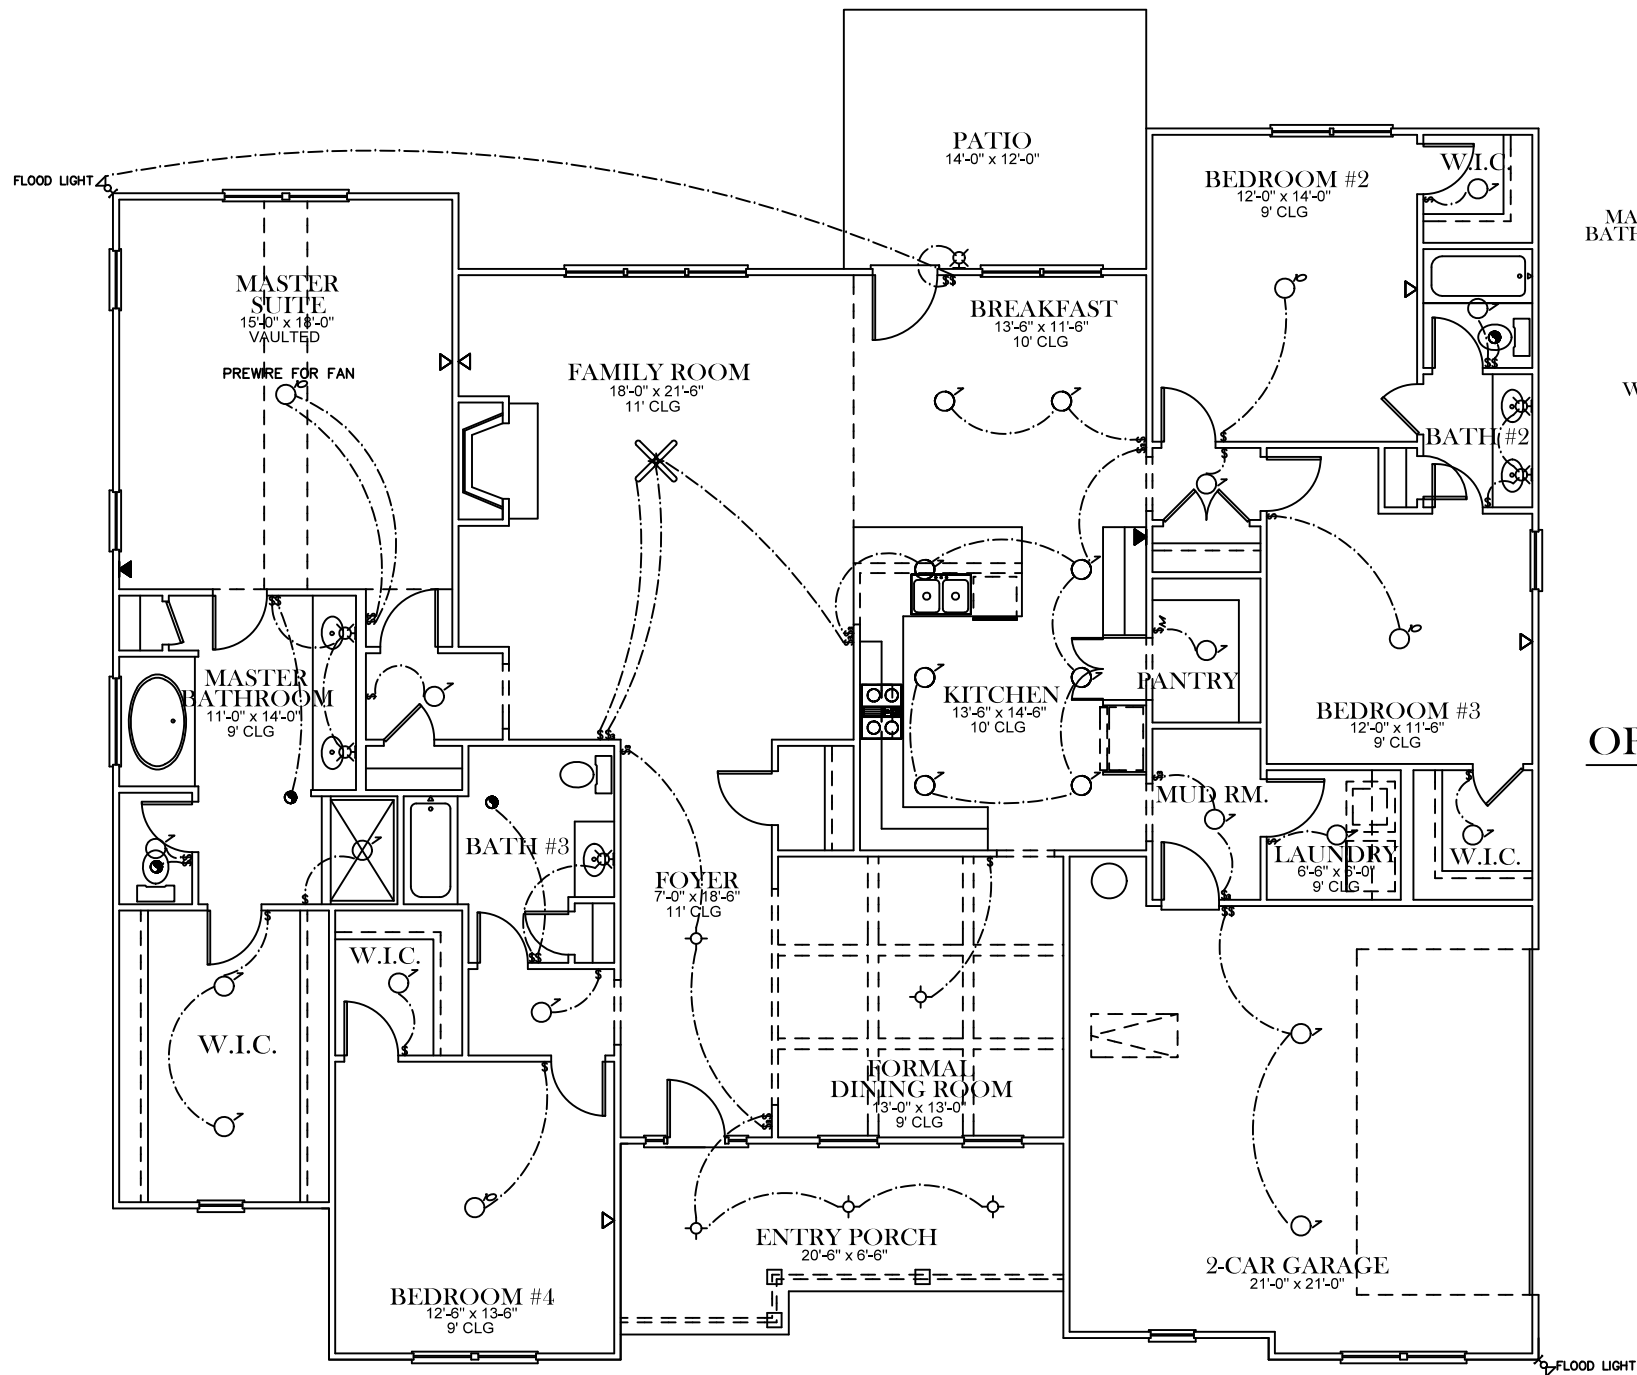

FRONT ELEVATION

SQUARE FOOTAGES
TOTAL - 2,165

OPTIONAL HALF BATH
ADD 14 SQ. FT.

ELECTRICAL LEGEND	
	CEILING LIGHT FIXTURE
	WALL LIGHT FIXTURE
	1" LED DISK
	10" LED DISK
	FLOOD LIGHT FIXTURE
	DUPLEX FLOOR OUTLET
	TELEPHONE
	TELEVISION
	SWITCH
	3-WAY SWITCH
	MOTION SENSOR SWITCH
	EXHAUST FAN
	EXHAUST FAN/LIGHT

FIRST FLOOR PLAN