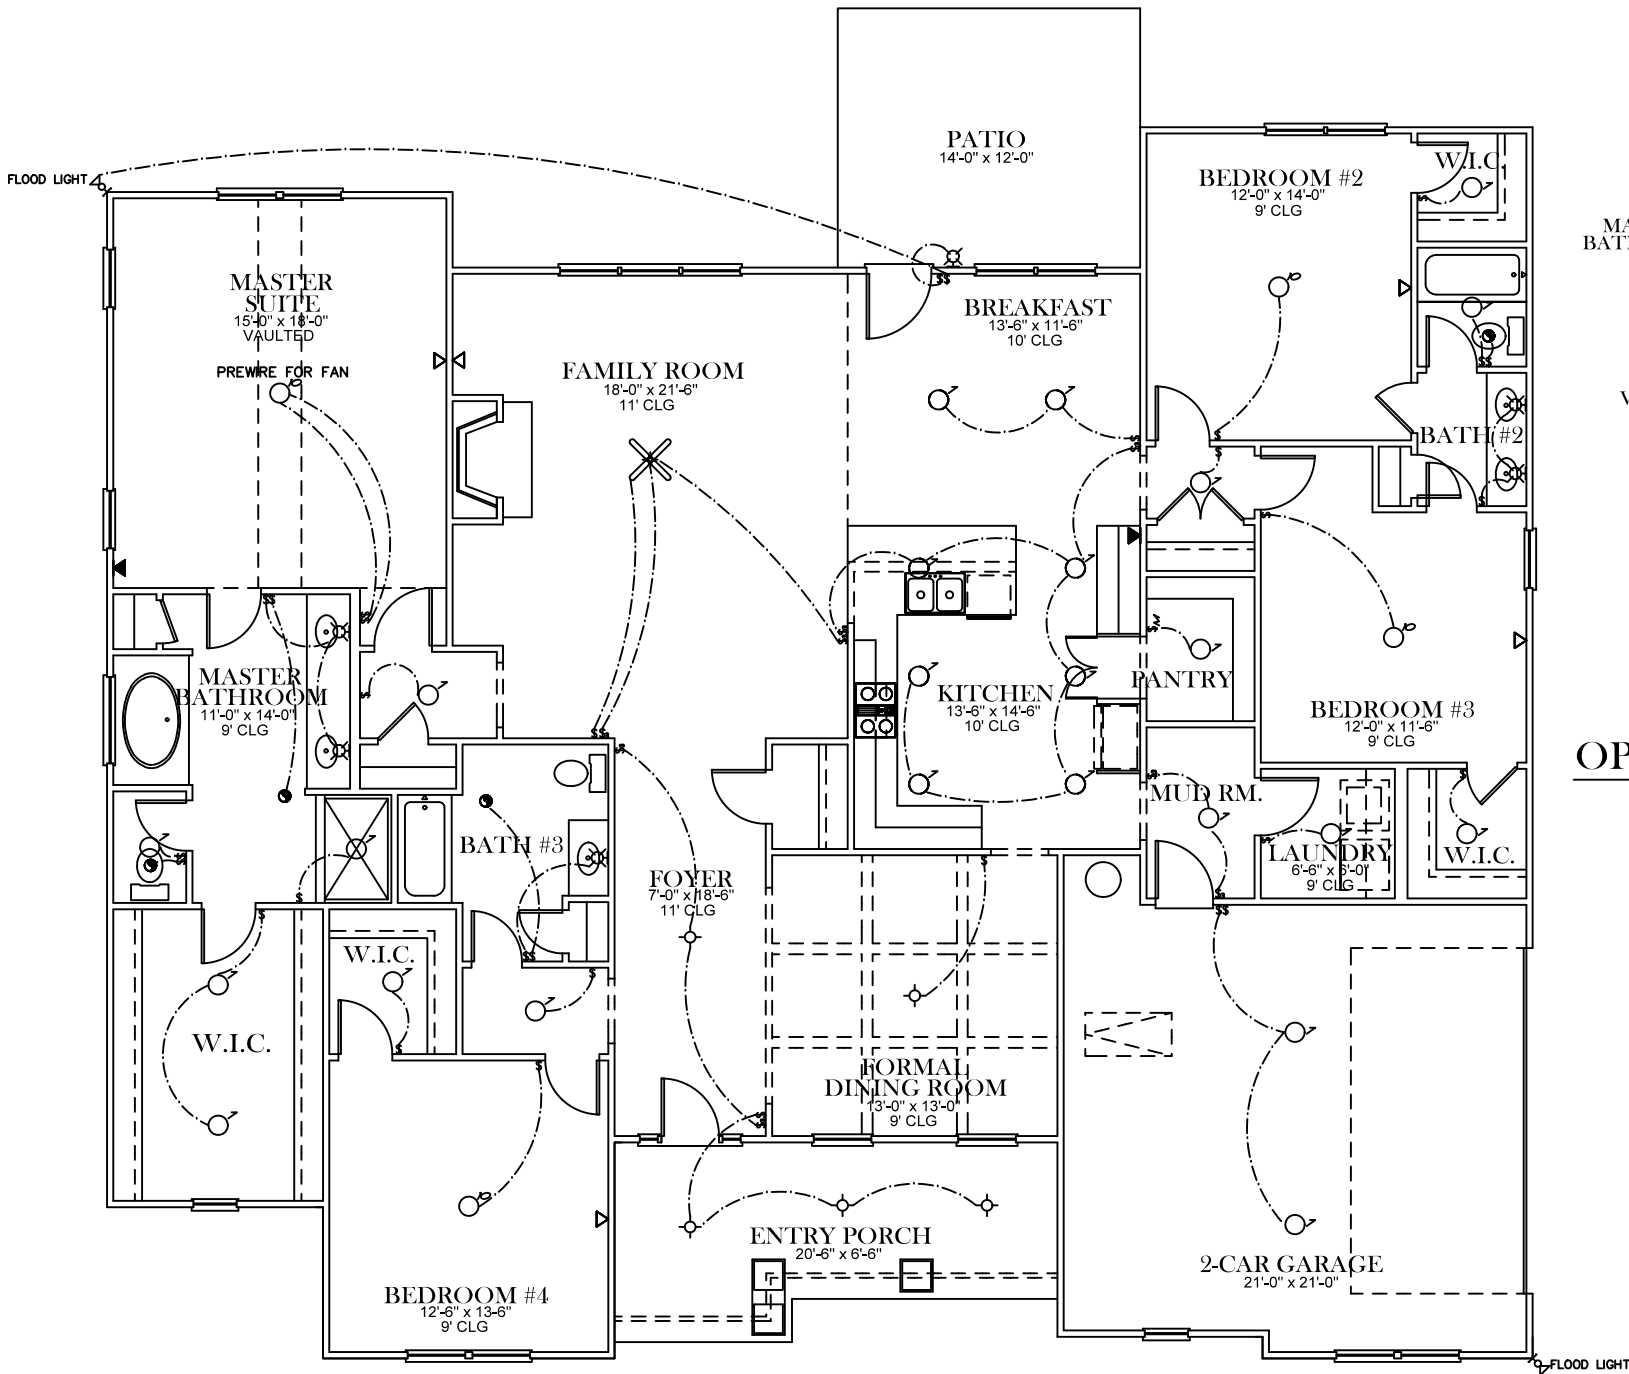

FRONT ELEVATION

SQUARE FOOTAGES
TOTAL- 2,765

**OPTIONAL HALF BATH**  
ADD 14 SQ. FT.

ELECTRICAL LEGEND	
	CEILING LIGHT FIXTURE
	WALL LIGHT FIXTURE
	1" LED DISK
	10" LED DISK
	FLOOD LIGHT FIXTURE
	DUPLEX FLOOR OUTLET
	TELEPHONE
	TELEVISION
	SWITCH
	3-WAY SWITCH
	MOTION SENSOR SWITCH
	EXHAUST FAN
	EXHAUST FAN/LIGHT

**FIRST FLOOR PLAN**