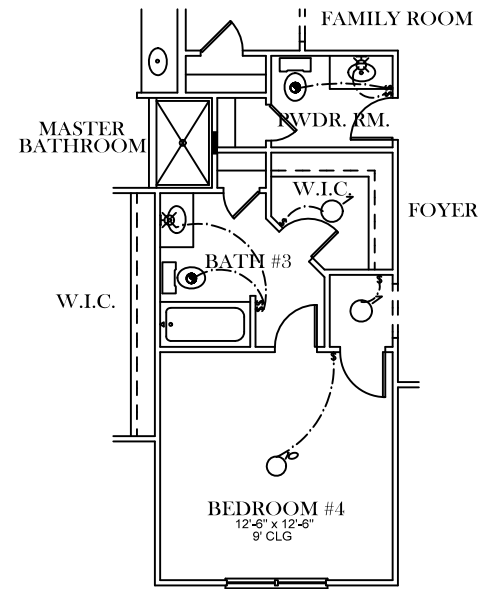

FRONT ELEVATION

SQUARE FOOTAGES
TOTAL- 2,765

**OPTIONAL HALF BATH**  
ADD 14 SQ. FT.

ELECTRICAL LEGEND	
	CEILING LIGHT FIXTURE
	WALL LIGHT FIXTURE
	1" LED DISK
	10" LED DISK
	FLOOD LIGHT FIXTURE
	DUPLEX FLOOR OUTLET
	TELEPHONE
	TELEVISION
	SWITCH
	3-WAY SWITCH
	MOTION SENSOR SWITCH
	EXHAUST FAN
	EXHAUST FAN/LIGHT

**FIRST FLOOR PLAN**