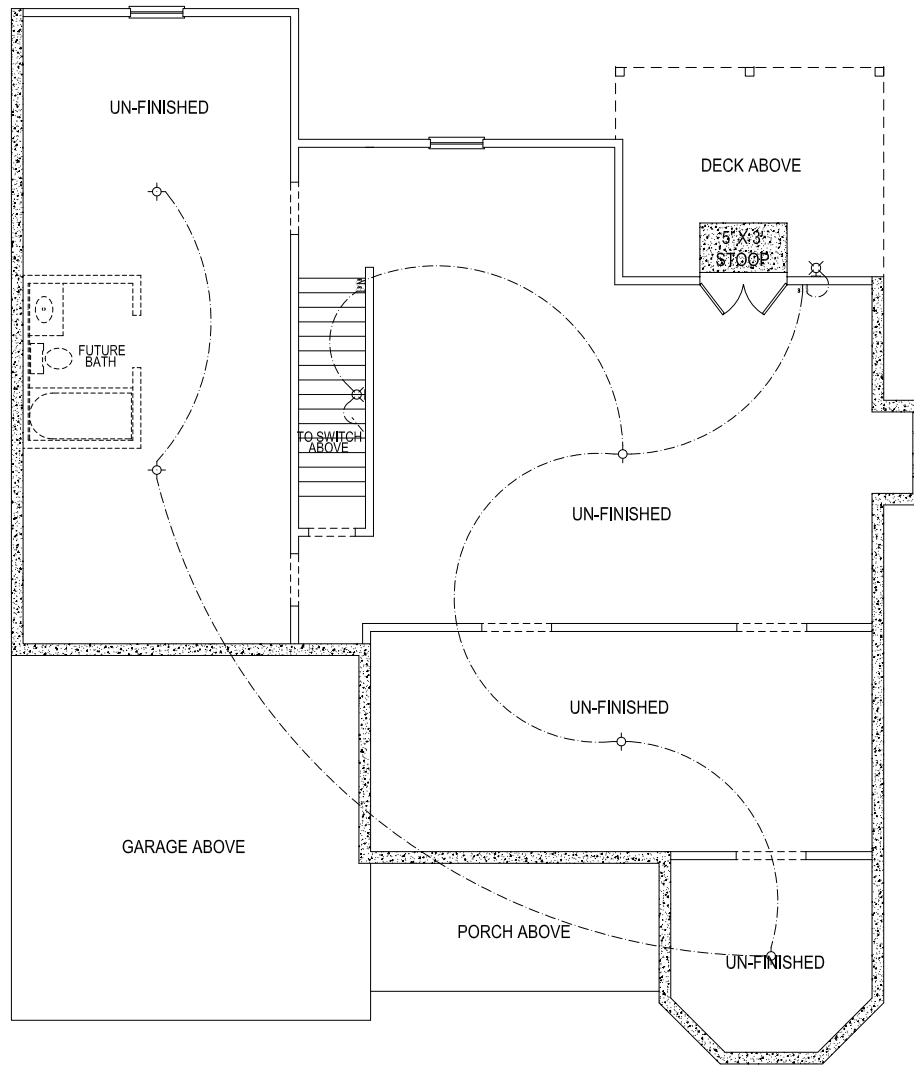

FRONT ELEVATION

**DANSBY C-D**  
BRICK VERSION

*JEFF LINDSEY*  
**COMMUNITIES**  
*Live your dream.*

 **FREEDOM BUILDERS**

\*THE DRAWING(S) ON THIS PAGE ARE A GRAPHICAL REPRESENTATION ONLY. PLEASE CONSULT YOUR AGENT FOR SPECIFIC INFORMATION REGARDING THIS FLOOR PLAN. THE DESIGN OF THE FLOOR PLAN REPRESENTED IS SUBJECT TO CHANGE WITHOUT NOTICE.

**SQUARE FOOTAGE:**  
FIRST FLOOR: 1,967 SQ. FT.  
SECOND FLOOR: 694 SQ. FT.  
TOTAL: 2,661 SQ. FT.

OPTIONAL BASEMENT

ELECTRICAL LEGEND	
	CEILING LIGHT FIXTURE
	WALL LIGHT FIXTURE
	7" LED DISK
	10" LED DISK
	FLOOD LIGHT FIXTURE
	DUPLEX FLOOR OUTLET
	TELEPHONE
	TELEVISION
	SWITCH
	3-WAY SWITCH
	MOTION SENSOR SWITCH
	EXHAUST FAN
	EXHAUST FANLIGHT
	SCONCE LIGHT FIXTURE

SQUARE FOOTAGE:	
FIRST FLOOR:	1,967 SQ. FT.
SECOND FLOOR:	694 SQ. FT.
<b>TOTAL:</b>	<b>2,661 SQ. FT.</b>

**DANSBY C-D**  
BRICK VERSION

**JEFF LINDSEY COMMUNITIES**  
*Live your dream.*

**FREEDOM BUILDERS**

SQUARE FOOTAGE:	
FIRST FLOOR:	1,967 SQ. FT.
SECOND FLOOR:	694 SQ. FT.
TOTAL:	2,661 SQ. FT.

**DANSBY C-D**  
BRICK VERSION

**JEFF LINDSEY COMMUNITIES**  
*Live your dream.*

**FREEDOM BUILDERS**

THE DRAWING(S) ON THIS PAGE ARE A GRAPHICAL REPRESENTATION ONLY. PLEASE CONSULT YOUR AGENT FOR SPECIFIC INFORMATION REGARDING THIS FLOOR PLAN. THE DESIGN OF THE FLOOR PLAN REPRESENTED IS SUBJECT TO CHANGE WITHOUT NOTICE.