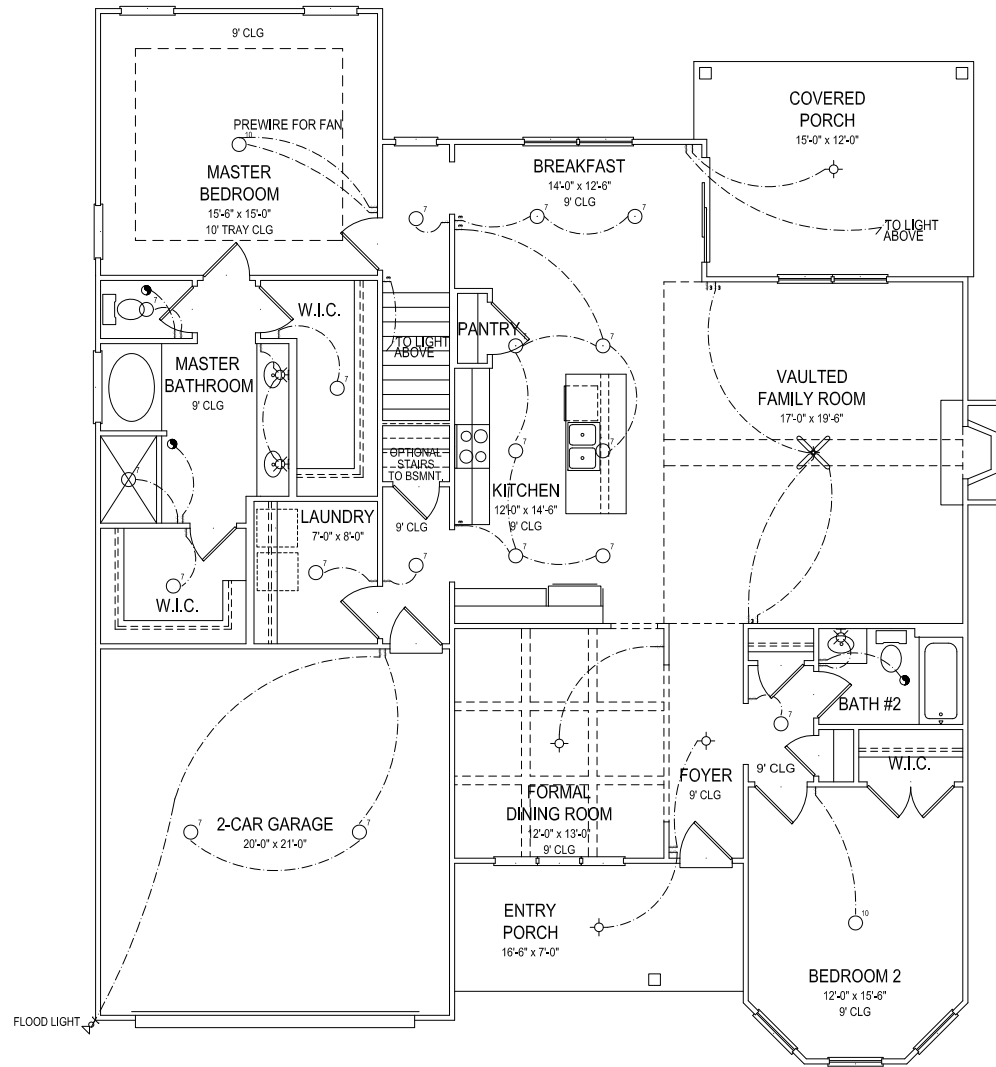

FIRST FLOOR

ELECTRICAL LEGEND	
	CEILING LIGHT FIXTURE
	WALL LIGHT FIXTURE
	7" LED DISK
	10" LED DISK
	FLOOD LIGHT FIXTURE
	DUPLEX FLOOR OUTLET
	TELEPHONE
	TELEVISION
	SWITCH
	3-WAY SWITCH
	MOTION SENSOR SWITCH
	EXHAUST FAN
	EXHAUST FANLIGHT
	SCONCE LIGHT FIXTURE

SQUARE FOOTAGE:	
FIRST FLOOR:	1,967 SQ. FT.
SECOND FLOOR:	694 SQ. FT.
TOTAL:	2,661 SQ. FT.

DANSBY C-D
BRICK VERSION

JEFF LINDSEY COMMUNITIES
Live your dream.

FREEDOM BUILDERS