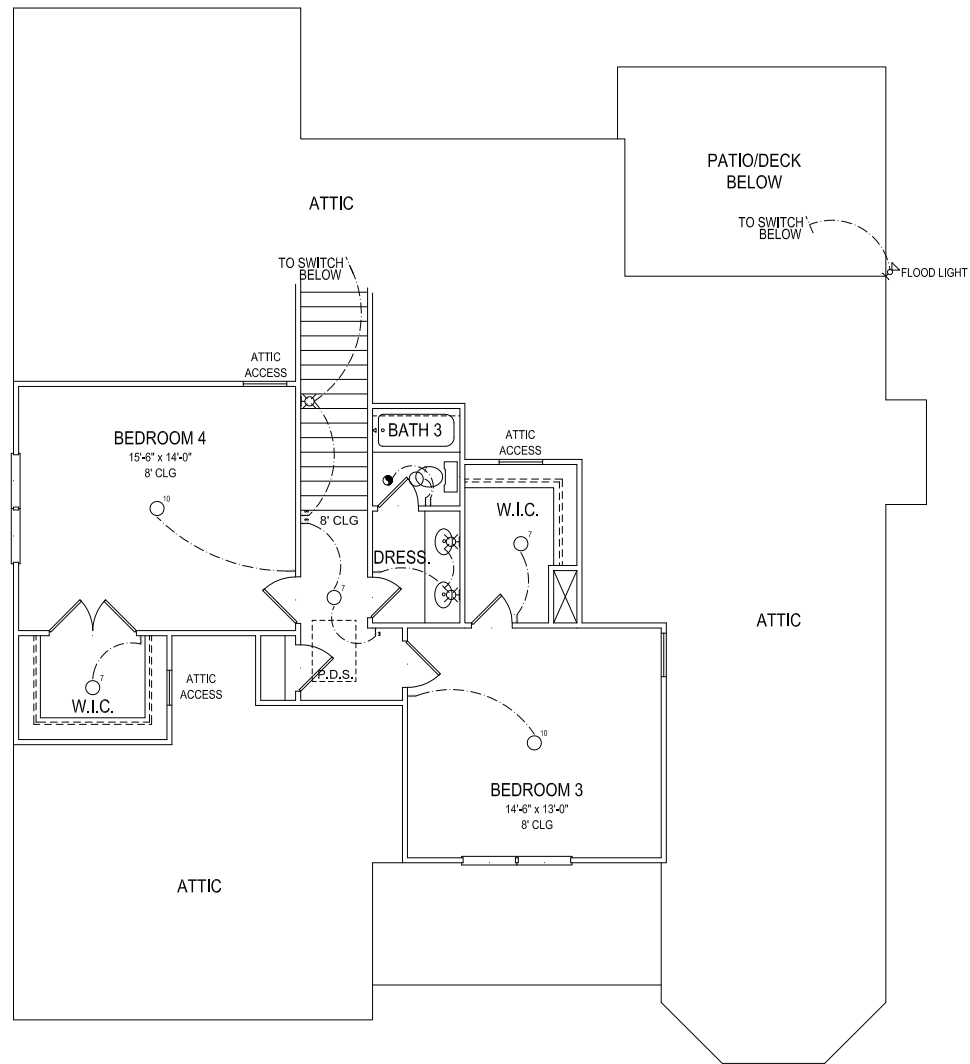

SECOND FLOOR

ELECTRICAL LEGEND	
	CEILING LIGHT FIXTURE
	WALL LIGHT FIXTURE
	7" LED DISK
	10" LED DISK
	FLOOD LIGHT FIXTURE
	DUPLEX FLOOR OUTLET
	TELEPHONE
	TELEVISION
	SWITCH
	3-WAY SWITCH
	MOTION SENSOR SWITCH
	EXHAUST FAN
	EXHAUST FANLIGHT
	SCONCE LIGHT FIXTURE

SQUARE FOOTAGE:	
FIRST FLOOR:	1,967 SQ. FT.
SECOND FLOOR:	694 SQ. FT.
TOTAL:	2,661 SQ. FT.

DANSBY C-D
BRICK VERSION

JEFF LINDSEY COMMUNITIES
Live your dream.

FREEDOM BUILDERS