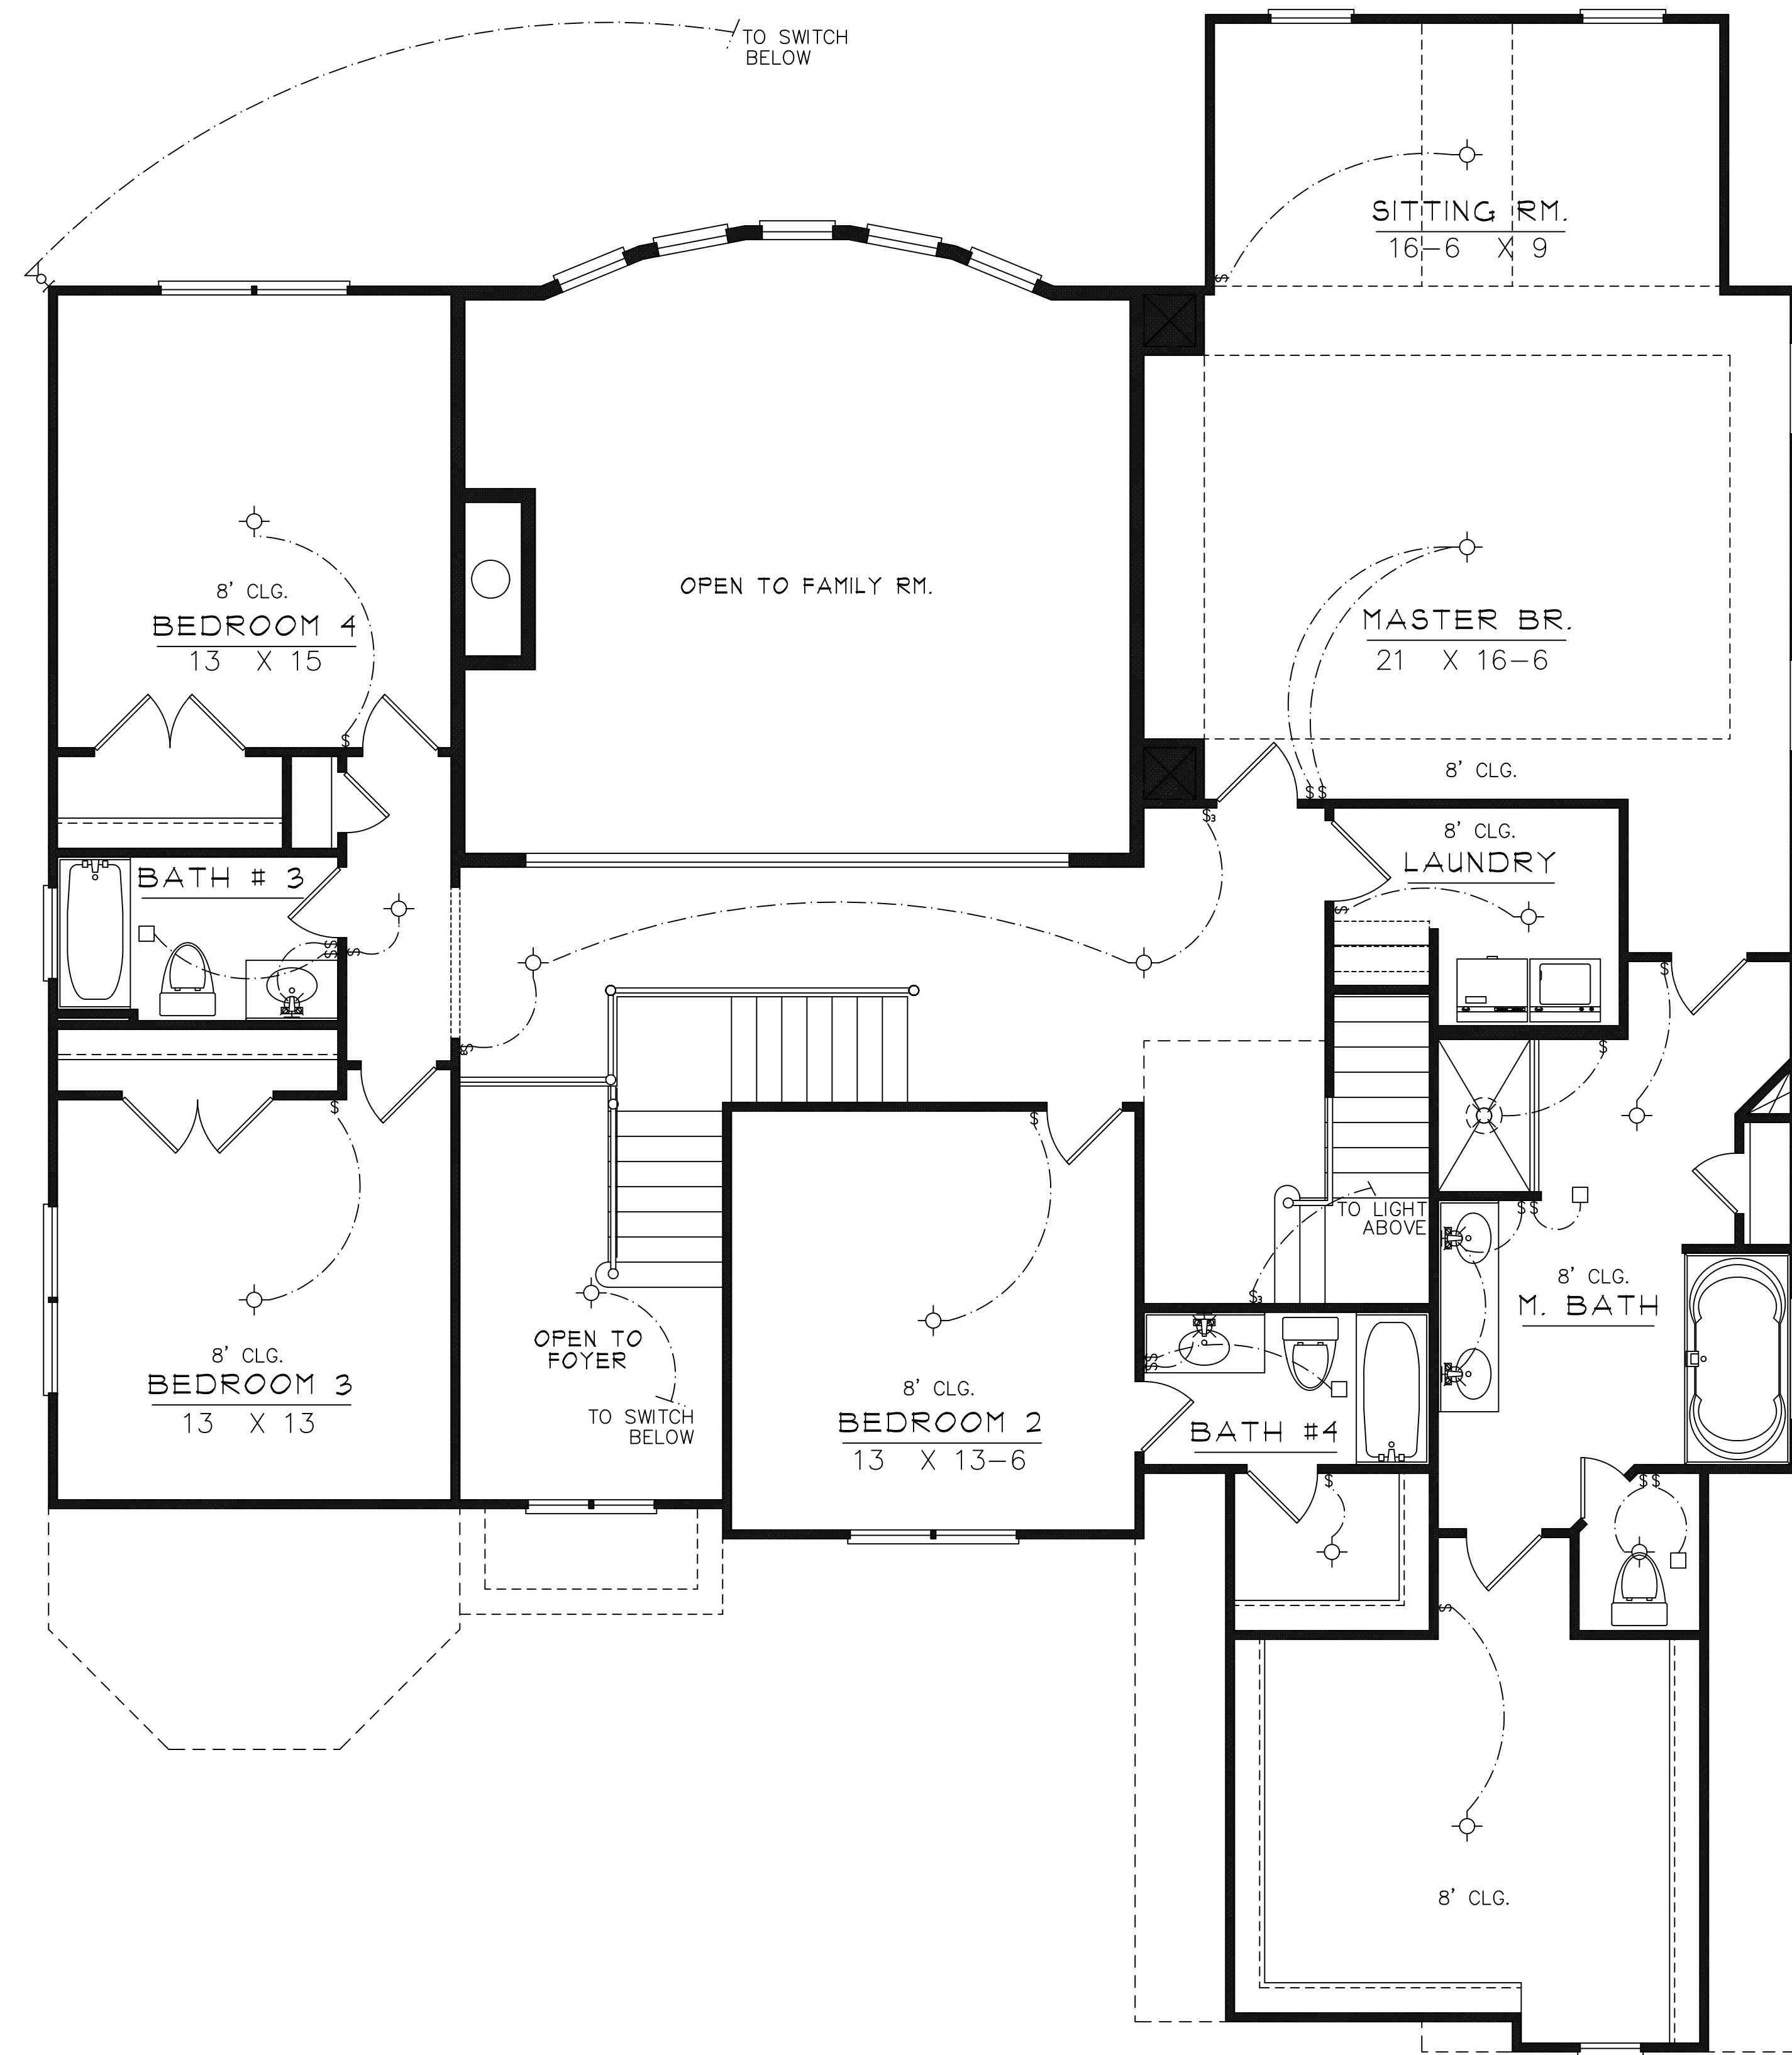

FRONT ELEVATION

SQUARE FOOTAGES
1ST FL- 2,320
SECOND FL- 2,200
THIRD FL- 191
TOTAL SQ. FT.- 5,311

JORDAN B

ELECTRICAL LEGEND	
	CEILING LIGHT FIXTURE
	WALL LIGHT FIXTURE
	RECESSED LIGHT FIXTURE
	WATER PROOF RECESSED LIGHT FIXTURE
	FLOOD LIGHT FIXTURE
	DUPLEX OUTLET
	DUPLEX OUTLET 42" A.F.F.
	220 VOLT OUTLET
	DUPLEX CEILING OUTLET
	DUPLEX FLOOR OUTLET
	SWITCHED DUPLEX OUTLET
	TELEPHONE
	TELEVISION
	SWITCH
	3-WAY SWITCH
	EXHAUST FAN
	EXHAUST FAN/LIGHT

BASEMENT FLOOR PLAN

JORDAN B

ELECTRICAL LEGEND	
	CEILING LIGHT FIXTURE
	WALL LIGHT FIXTURE
	RECESSED LIGHT FIXTURE
	WATER PROOF RECESSED LIGHT FIXTURE
	FLOOD LIGHT FIXTURE
	DUPLEX OUTLET
	DUPLEX OUTLET 42" A.F.F.
	220 VOLT OUTLET
	DUPLEX CEILING OUTLET
	DUPLEX FLOOR OUTLET
	SWITCHED DUPLEX OUTLET
	TELEPHONE
	TELEVISION
	SWITCH
	3-WAY SWITCH
	EXHAUST FAN
	EXHAUST FAN/LIGHT

FIRST FLOOR PLAN

JORDAN B

MASTER BATH OPTION

ELECTRICAL LEGEND	
	CEILING LIGHT FIXTURE
	WALL LIGHT FIXTURE
	RECESSED LIGHT FIXTURE
	WATER PROOF RECESSED LIGHT FIXTURE
	FLOOD LIGHT FIXTURE
	DUPLEX OUTLET
	DUPLEX OUTLET 42" A.F.F.
	220 VOLT OUTLET
	DUPLEX CEILING OUTLET
	DUPLEX FLOOR OUTLET
	SWITCHED DUPLEX OUTLET
	TELEPHONE
	TELEVISION
	SWITCH
	3-WAY SWITCH
	EXHAUST FAN
	EXHAUST FAN/LIGHT

THIRD FLOOR PLAN

JORDAN B