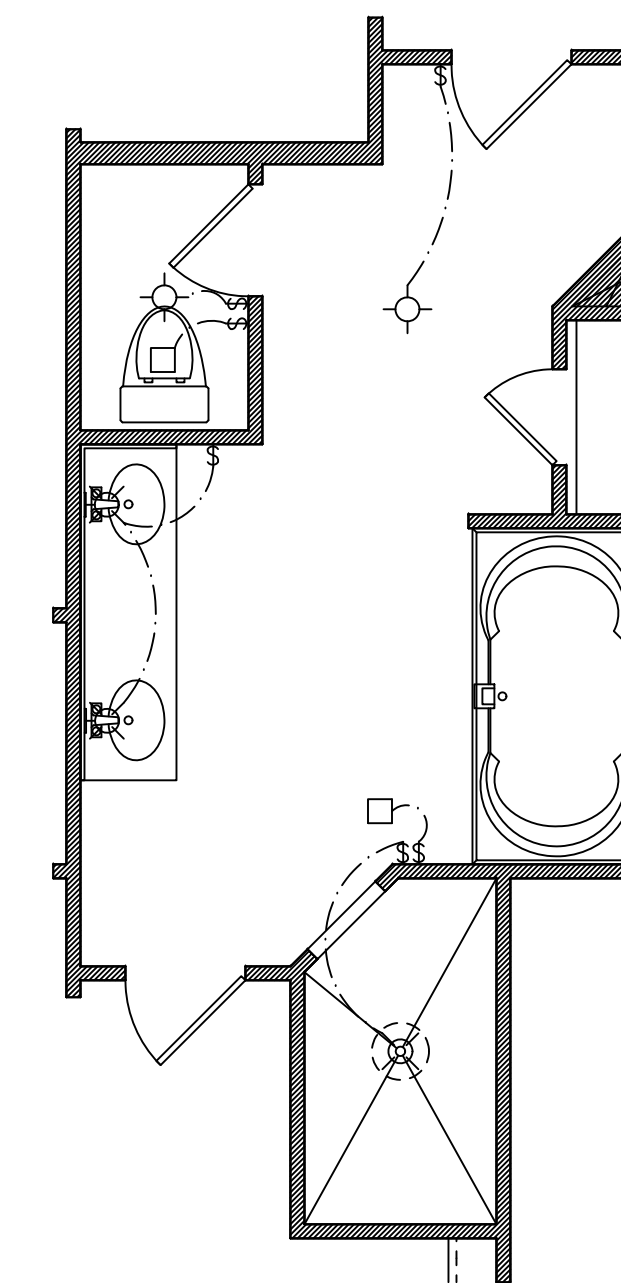

FRONT ELEVATION

SQUARE FOOTAGES
1ST FL- 2,320
SECOND FL- 2,200
THIRD FL- 191
TOTAL SQ. FT.- 5,311

JORDAN B

ELECTRICAL LEGEND	
	CEILING LIGHT FIXTURE
	WALL LIGHT FIXTURE
	RECESSED LIGHT FIXTURE
	WATER PROOF RECESSED LIGHT FIXTURE
	FLOOD LIGHT FIXTURE
	DUPLEX OUTLET
	DUPLEX OUTLET 42" A.F.F.
	220 VOLT OUTLET
	DUPLEX CEILING OUTLET
	DUPLEX FLOOR OUTLET
	SWITCHED DUPLEX OUTLET
	TELEPHONE
	TELEVISION
	SWITCH
	3-WAY SWITCH
	EXHAUST FAN
	EXHAUST FAN/LIGHT

BASEMENT FLOOR PLAN

JORDAN B

ELECTRICAL LEGEND	
	CEILING LIGHT FIXTURE
	WALL LIGHT FIXTURE
	RECESSED LIGHT FIXTURE
	WATER PROOF RECESSED LIGHT FIXTURE
	FLOOD LIGHT FIXTURE
	DUPLEX OUTLET
	DUPLEX OUTLET 42" A.F.F.
	220 VOLT OUTLET
	DUPLEX CEILING OUTLET
	DUPLEX FLOOR OUTLET
	SWITCHED DUPLEX OUTLET
	TELEPHONE
	TELEVISION
	SWITCH
	3-WAY SWITCH
	EXHAUST FAN
	EXHAUST FAN/LIGHT

FIRST FLOOR PLAN

JORDAN B

MASTER BATH OPTION

ELECTRICAL LEGEND	
	CEILING LIGHT FIXTURE
	WALL LIGHT FIXTURE
	RECESSED LIGHT FIXTURE
	WATER PROOF RECESSED LIGHT FIXTURE
	FLOOD LIGHT FIXTURE
	DUPLEX OUTLET
	DUPLEX OUTLET 42" A.F.F.
	220 VOLT OUTLET
	DUPLEX CEILING OUTLET
	DUPLEX FLOOR OUTLET
	SWITCHED DUPLEX OUTLET
	TELEPHONE
	TELEVISION
	SWITCH
	3-WAY SWITCH
	EXHAUST FAN
	EXHAUST FAN/LIGHT

THIRD FLOOR PLAN

JORDAN B