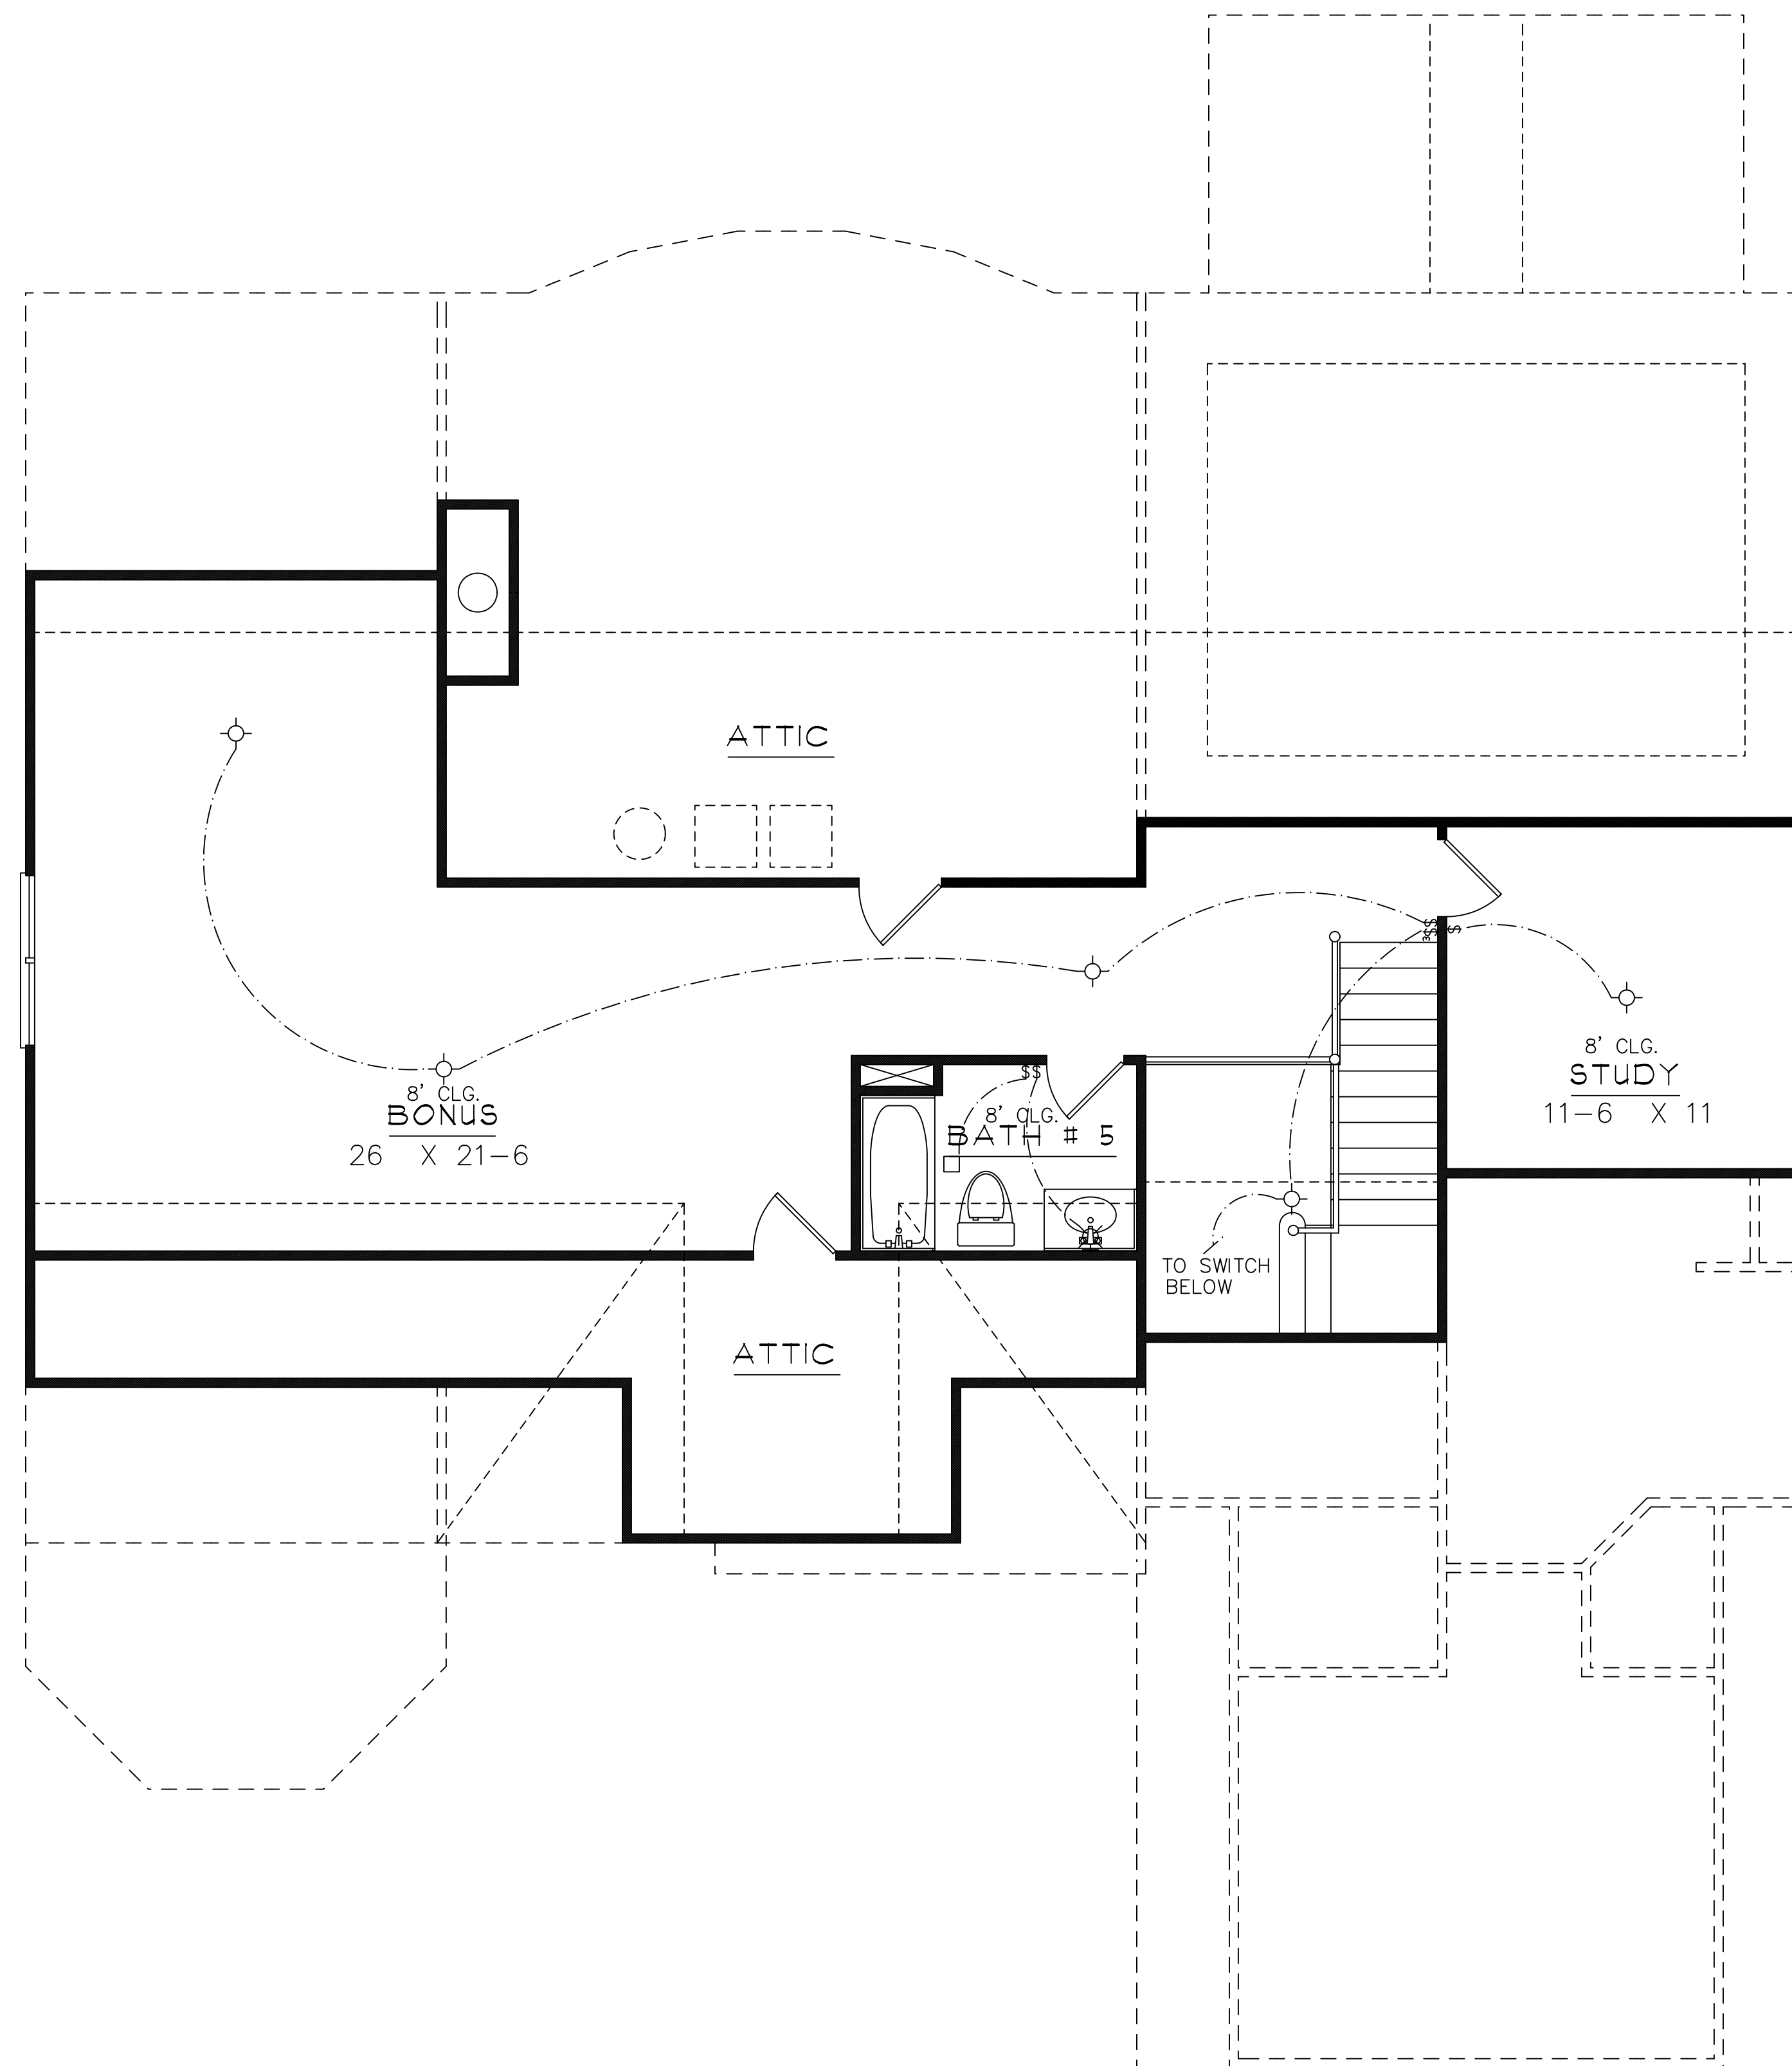

SECOND FLOOR PLAN

ELECTRICAL LEGEND	
	CEILING LIGHT FIXTURE
	WALL LIGHT FIXTURE
	RECESSED LIGHT FIXTURE
	WATER PROOF RECESSED LIGHT FIXTURE
	FLOOD LIGHT FIXTURE
	DUPLEX OUTLET
	DUPLEX OUTLET 42" A.F.F.
	220 VOLT OUTLET
	DUPLEX CEILING OUTLET
	DUPLEX FLOOR OUTLET
	SWITCHED DUPLEX OUTLET
	TELEPHONE
	TELEVISION
	SWITCH
	3-WAY SWITCH
	EXHAUST FAN
	EXHAUST FAN/LIGHT

THIRD FLOOR PLAN

JORDAN B