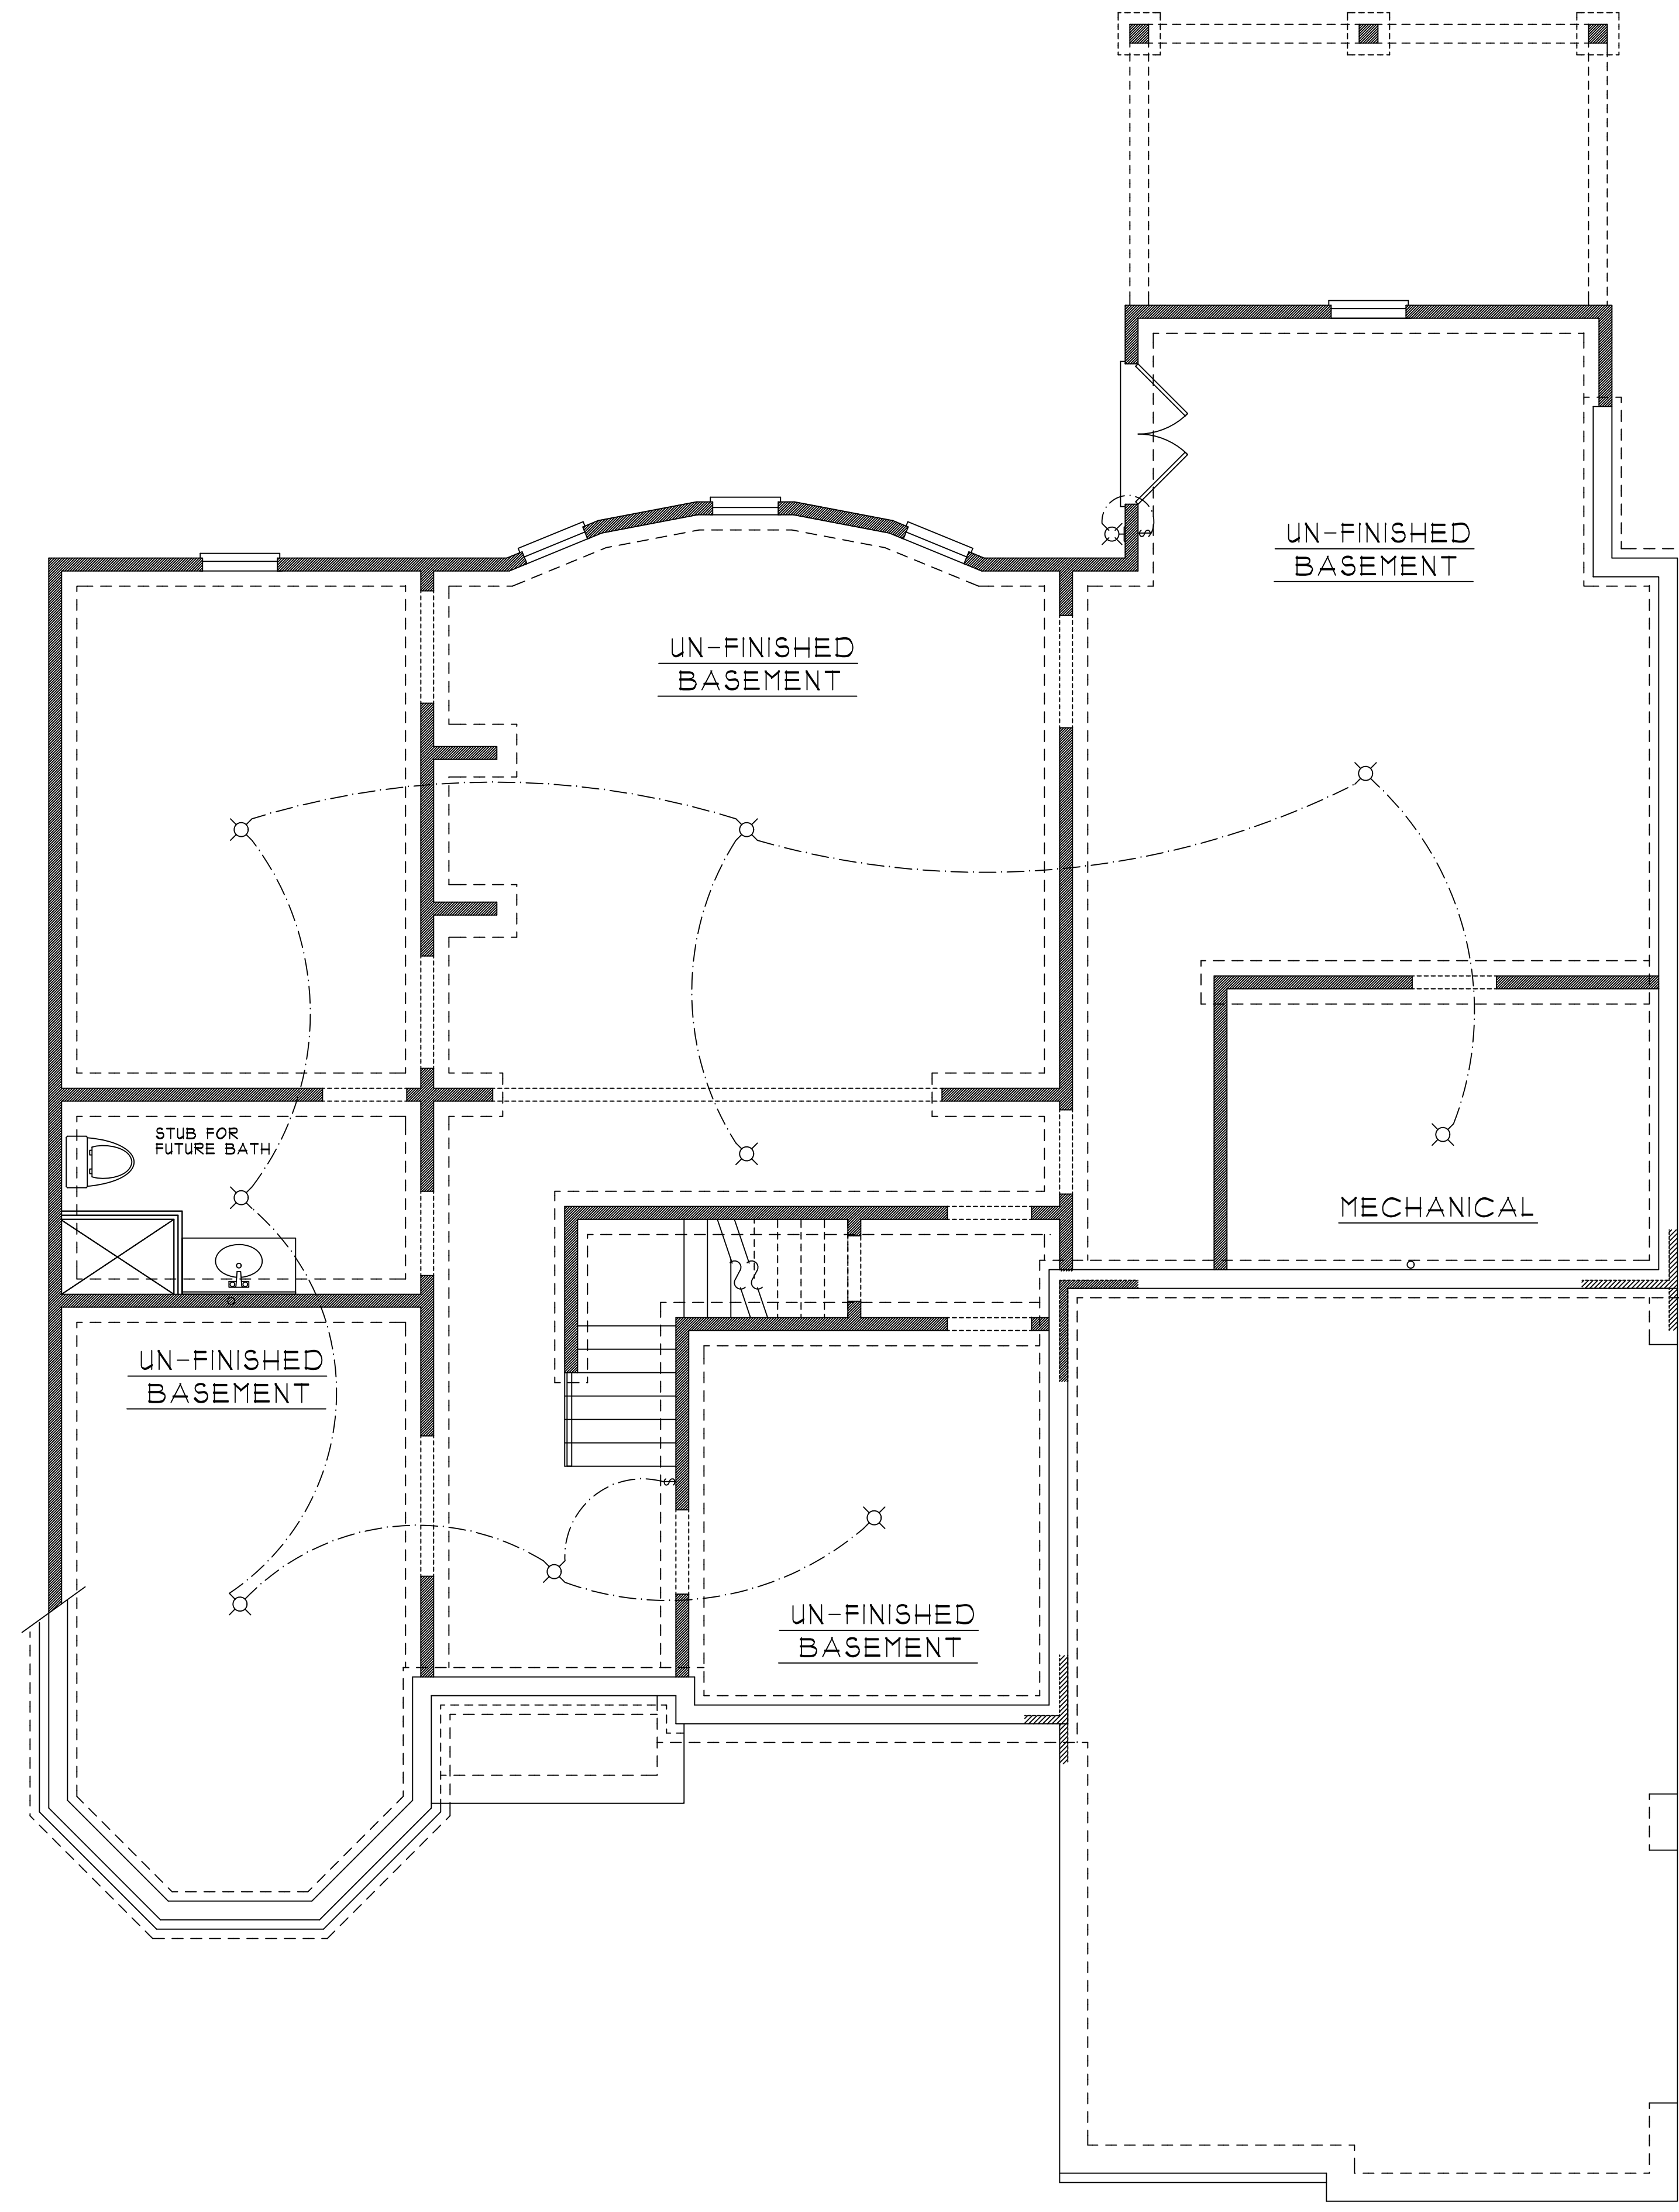

FRONT ELEVATION

SQUARE FOOTAGES
1ST FL- 2,320
SECOND FL- 2,200
THIRD FL- 191
TOTAL SQ. FT.- 5,311

JORDAN B

ELECTRICAL LEGEND	
	CEILING LIGHT FIXTURE
	WALL LIGHT FIXTURE
	RECESSED LIGHT FIXTURE
	WATER PROOF RECESSED LIGHT FIXTURE
	FLOOD LIGHT FIXTURE
	DUPLEX OUTLET
	DUPLEX OUTLET 42" A.F.F.
	220 VOLT OUTLET
	DUPLEX CEILING OUTLET
	DUPLEX FLOOR OUTLET
	SWITCHED DUPLEX OUTLET
	TELEPHONE
	TELEVISION
	SWITCH
	3-WAY SWITCH
	EXHAUST FAN
	EXHAUST FAN/LIGHT

BASEMENT FLOOR PLAN

JORDAN B

ELECTRICAL LEGEND	
	CEILING LIGHT FIXTURE
	WALL LIGHT FIXTURE
	RECESSED LIGHT FIXTURE
	WATER PROOF RECESSED LIGHT FIXTURE
	FLOOD LIGHT FIXTURE
	DUPLEX OUTLET
	DUPLEX OUTLET 42" A.F.F.
	220 VOLT OUTLET
	DUPLEX CEILING OUTLET
	DUPLEX FLOOR OUTLET
	SWITCHED DUPLEX OUTLET
	TELEPHONE
	TELEVISION
	SWITCH
	3-WAY SWITCH
	EXHAUST FAN
	EXHAUST FAN/LIGHT

FIRST FLOOR PLAN

JORDAN B

MASTER BATH OPTION

ELECTRICAL LEGEND	
	CEILING LIGHT FIXTURE
	WALL LIGHT FIXTURE
	RECESSED LIGHT FIXTURE
	WATER PROOF RECESSED LIGHT FIXTURE
	FLOOD LIGHT FIXTURE
	DUPLEX OUTLET
	DUPLEX OUTLET 42" A.F.F.
	220 VOLT OUTLET
	DUPLEX CEILING OUTLET
	DUPLEX FLOOR OUTLET
	SWITCHED DUPLEX OUTLET
	TELEPHONE
	TELEVISION
	SWITCH
	3-WAY SWITCH
	EXHAUST FAN
	EXHAUST FAN/LIGHT

THIRD FLOOR PLAN

JORDAN B