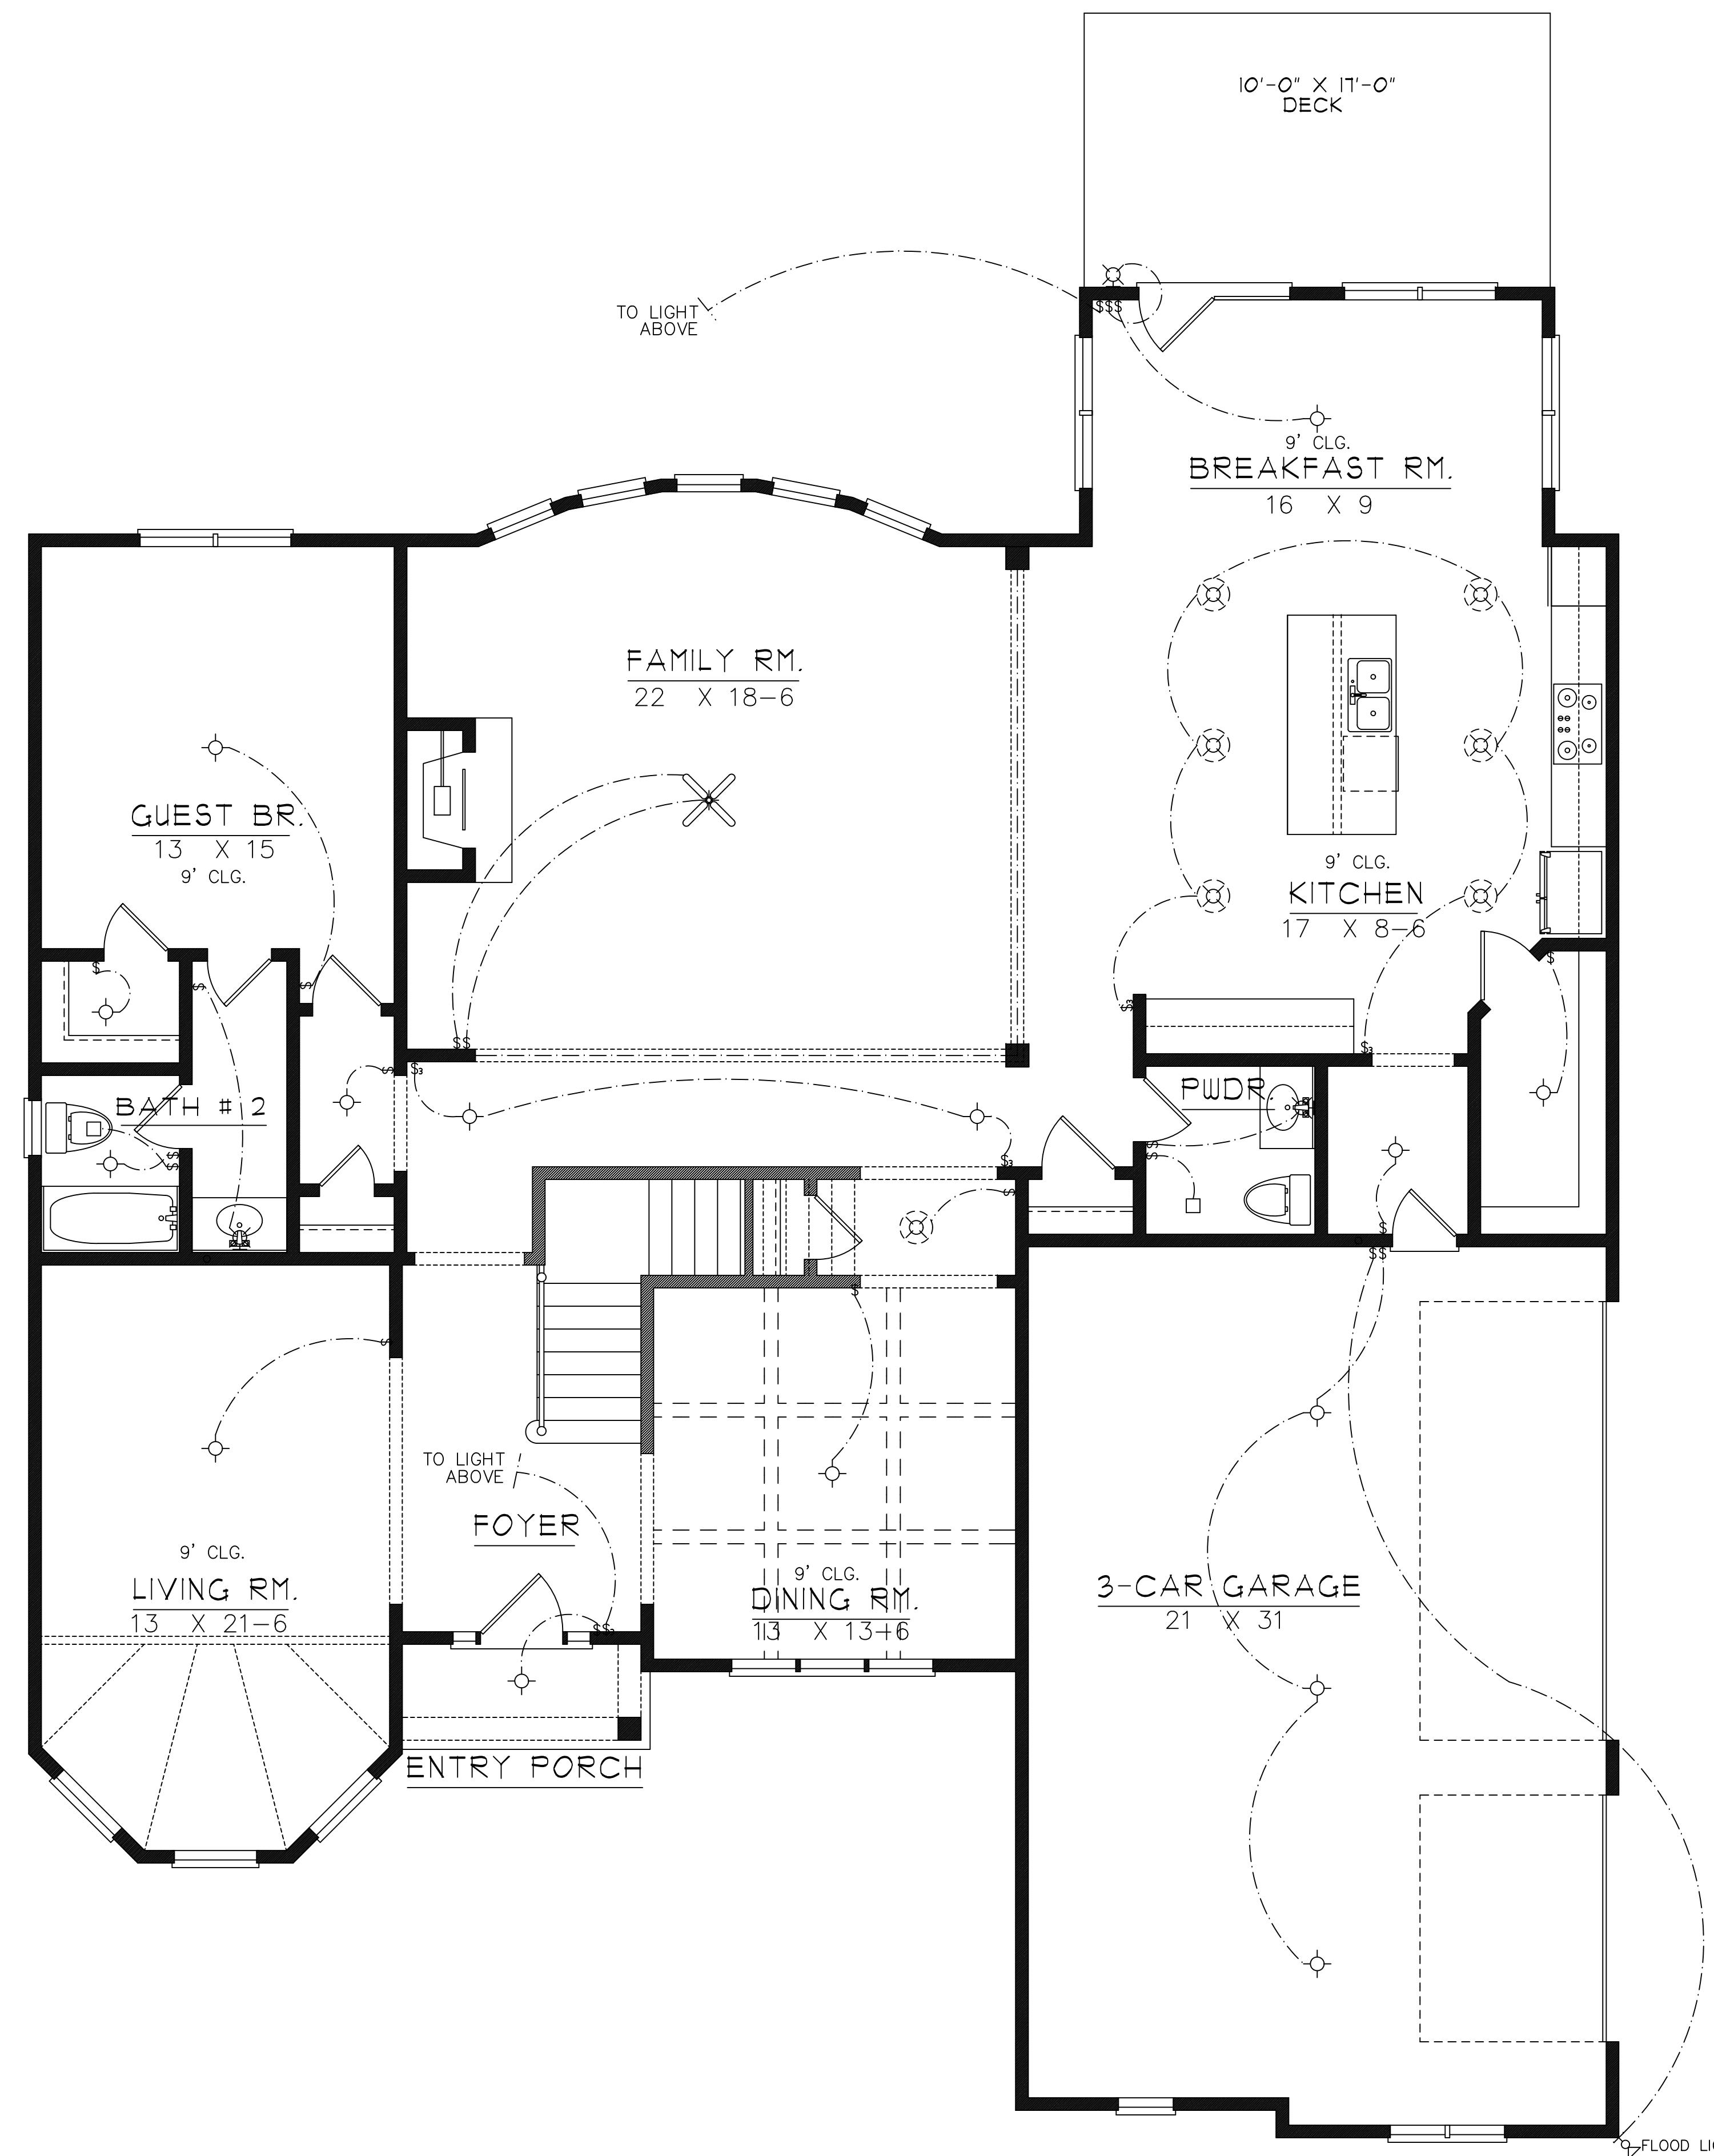

FRONT ELEVATION

SQUARE FOOTAGES
1ST FL- 2,320
SECOND FL- 2,200
THIRD FL- 191
TOTAL SQ. FT.- 5,311

JORDAN B

ELECTRICAL LEGEND	
	CEILING LIGHT FIXTURE
	WALL LIGHT FIXTURE
	RECESSED LIGHT FIXTURE
	WATER PROOF RECESSED LIGHT FIXTURE
	FLOOD LIGHT FIXTURE
	DUPLEX OUTLET
	DUPLEX OUTLET 42" A.F.F.
	220 VOLT OUTLET
	DUPLEX CEILING OUTLET
	DUPLEX FLOOR OUTLET
	SWITCHED DUPLEX OUTLET
	TELEPHONE
	TELEVISION
	SWITCH
	3-WAY SWITCH
	EXHAUST FAN
	EXHAUST FAN/LIGHT

BASEMENT FLOOR PLAN

JORDAN B

ELECTRICAL LEGEND	
	CEILING LIGHT FIXTURE
	WALL LIGHT FIXTURE
	RECESSED LIGHT FIXTURE
	WATER PROOF RECESSED LIGHT FIXTURE
	FLOOD LIGHT FIXTURE
	DUPLEX OUTLET
	DUPLEX OUTLET 42" A.F.F.
	220 VOLT OUTLET
	DUPLEX CEILING OUTLET
	DUPLEX FLOOR OUTLET
	SWITCHED DUPLEX OUTLET
	TELEPHONE
	TELEVISION
	SWITCH
	3-WAY SWITCH
	EXHAUST FAN
	EXHAUST FAN/LIGHT

FIRST FLOOR PLAN

JORDAN B

MASTER BATH OPTION

ELECTRICAL LEGEND	
	CEILING LIGHT FIXTURE
	WALL LIGHT FIXTURE
	RECESSED LIGHT FIXTURE
	WATER PROOF RECESSED LIGHT FIXTURE
	FLOOD LIGHT FIXTURE
	DUPLEX OUTLET
	DUPLEX OUTLET 42" A.F.F.
	220 VOLT OUTLET
	DUPLEX CEILING OUTLET
	DUPLEX FLOOR OUTLET
	SWITCHED DUPLEX OUTLET
	TELEPHONE
	TELEVISION
	SWITCH
	3-WAY SWITCH
	EXHAUST FAN
	EXHAUST FAN/LIGHT

THIRD FLOOR PLAN

JORDAN B