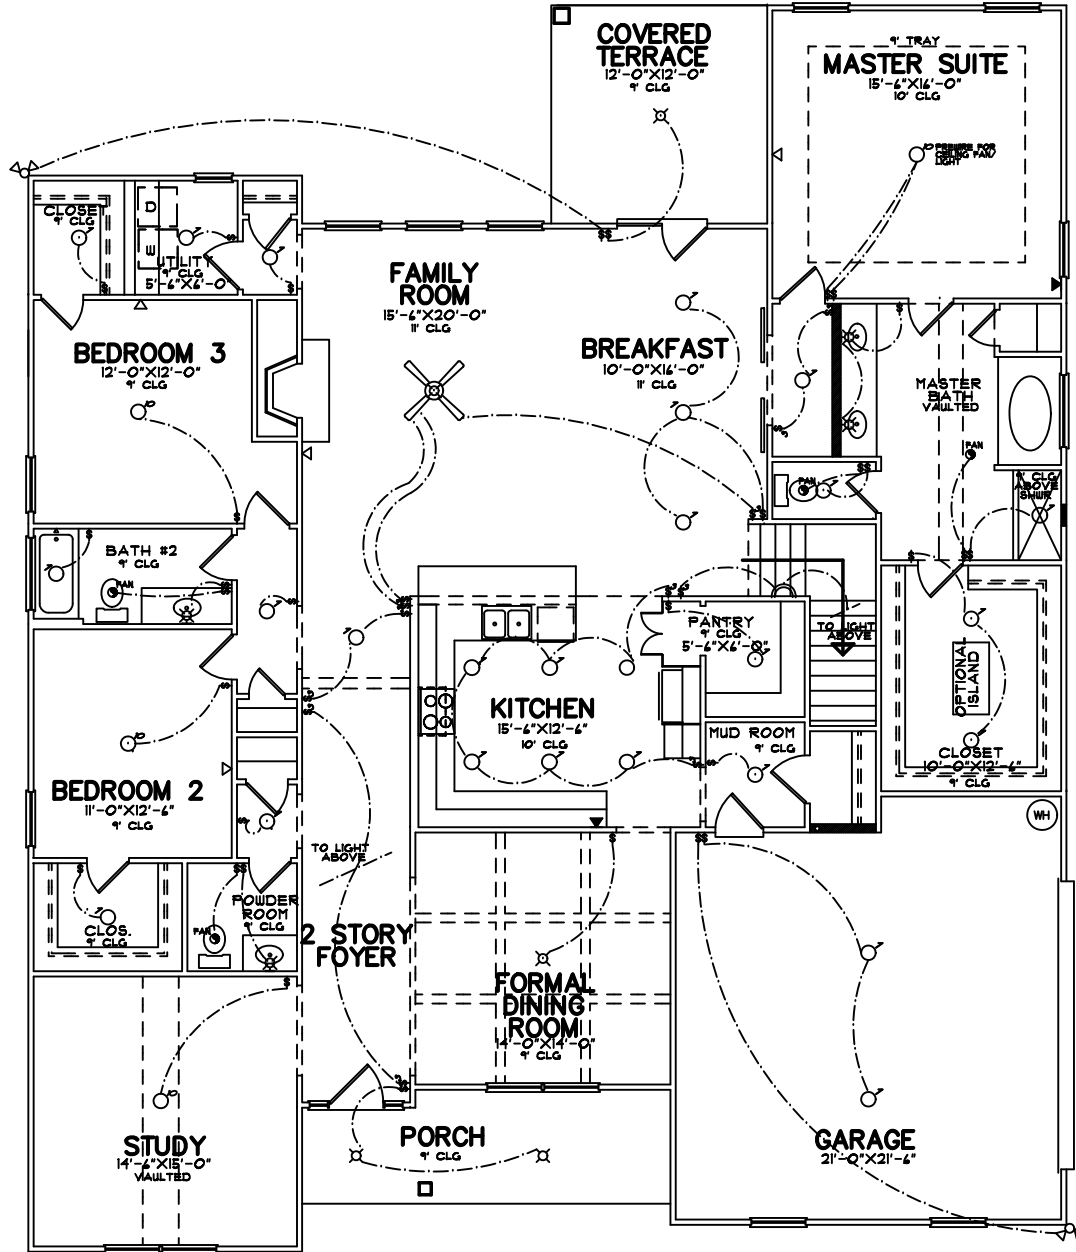

FRONT ELEVATION

SQUARE FOOTAGES
1ST FL- 2,830
SECOND FL- 475
TOTAL- 3,505

ELECTRICAL LEGEND	
	CEILING LIGHT FIXTURE
	WALL LIGHT FIXTURE
	7" LED DISK
	10" LED DISK
	FLOOD LIGHT FIXTURE
	DUPLEX FLOOR OUTLET
	TELEPHONE
	TELEVISION
	SWITCH
	3-WAY SWITCH
	EXHAUST FAN
	EXHAUST FAN/LIGHT

FIRST FLOOR PLAN

FIFTH BEDROOM OPTION
ADD 515 SQ. FT.

ELECTRICAL LEGEND	
	CEILING LIGHT FIXTURE
	WALL LIGHT FIXTURE
	7" LED DISK
	10" LED DISK
	FLOOD LIGHT FIXTURE
	DUPLEX FLOOR OUTLET
	TELEPHONE
	TELEVISION
	SWITCH
	3-WAY SWITCH
	EXHAUST FAN
	EXHAUST FAN/LIGHT

SECOND FLOOR PLAN