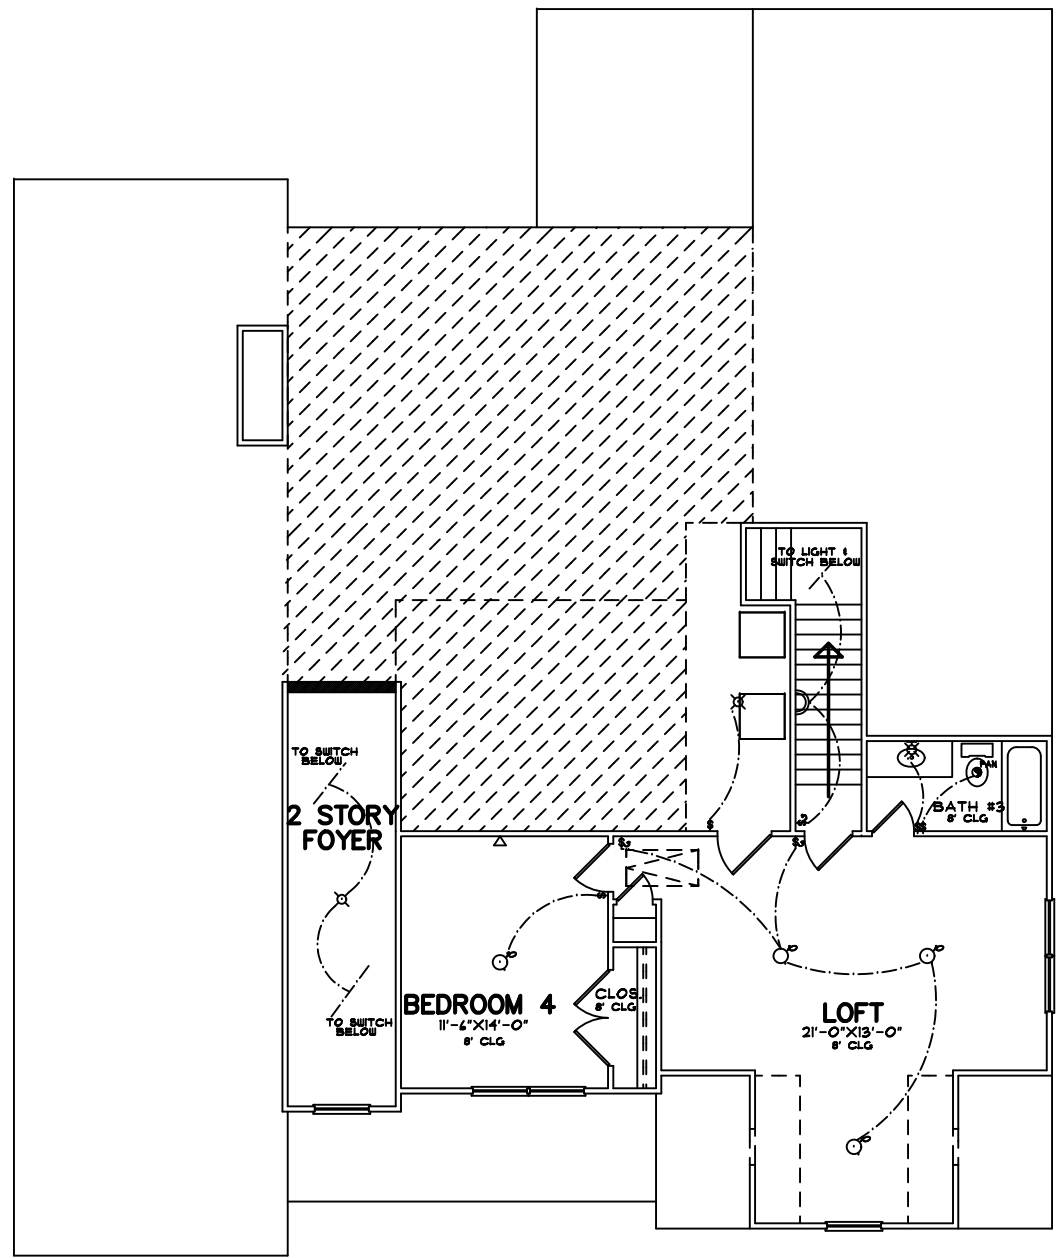

FRONT ELEVATION

SQUARE FOOTAGES
1ST FL- 2,830
SECOND FL- 475
TOTAL- 3,505

ELECTRICAL LEGEND	
	CEILING LIGHT FIXTURE
	WALL LIGHT FIXTURE
	7" LED DISK
	10" LED DISK
	FLOOD LIGHT FIXTURE
	DUPLEX FLOOR OUTLET
	TELEPHONE
	TELEVISION
	SWITCH
	3-WAY SWITCH
	EXHAUST FAN
	EXHAUST FAN/LIGHT

FIRST FLOOR PLAN

FIFTH BEDROOM OPTION
ADD 515 SQ. FT.

ELECTRICAL LEGEND	
	CEILING LIGHT FIXTURE
	WALL LIGHT FIXTURE
	7" LED DISK
	10" LED DISK
	FLOOD LIGHT FIXTURE
	DUPLEX FLOOR OUTLET
	TELEPHONE
	TELEVISION
	SWITCH
	3-WAY SWITCH
	EXHAUST FAN
	EXHAUST FAN/LIGHT

SECOND FLOOR PLAN