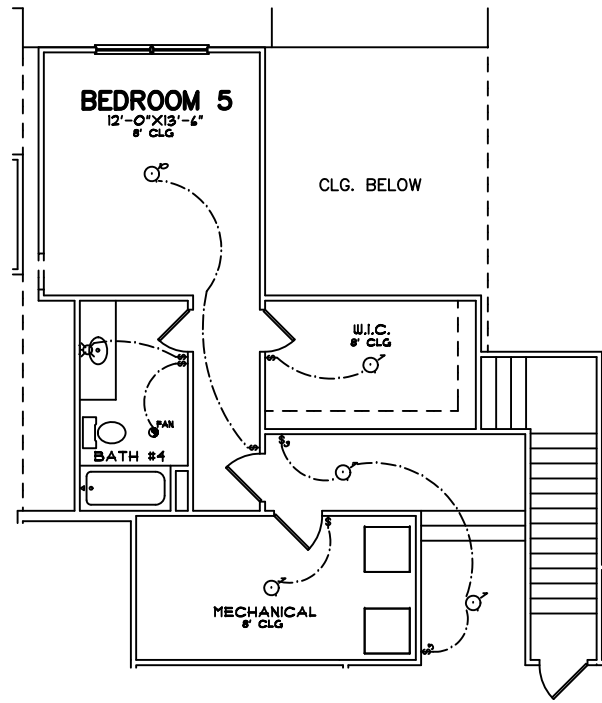

FRONT ELEVATION

SQUARE FOOTAGES
1ST FL- 2,830
SECOND FL- 475
TOTAL- 3,505

ELECTRICAL LEGEND	
	CEILING LIGHT FIXTURE
	WALL LIGHT FIXTURE
	7" LED DISK
	10" LED DISK
	FLOOD LIGHT FIXTURE
	DUPLEX FLOOR OUTLET
	TELEPHONE
	TELEVISION
	SWITCH
	3-WAY SWITCH
	EXHAUST FAN
	EXHAUST FAN/LIGHT

FIRST FLOOR PLAN

FIFTH BEDROOM OPTION
ADD 515 SQ. FT.

ELECTRICAL LEGEND	
	CEILING LIGHT FIXTURE
	WALL LIGHT FIXTURE
	7" LED DISK
	10" LED DISK
	FLOOD LIGHT FIXTURE
	DUPLEX FLOOR OUTLET
	TELEPHONE
	TELEVISION
	SWITCH
	3-WAY SWITCH
	EXHAUST FAN
	EXHAUST FAN/LIGHT

SECOND FLOOR PLAN