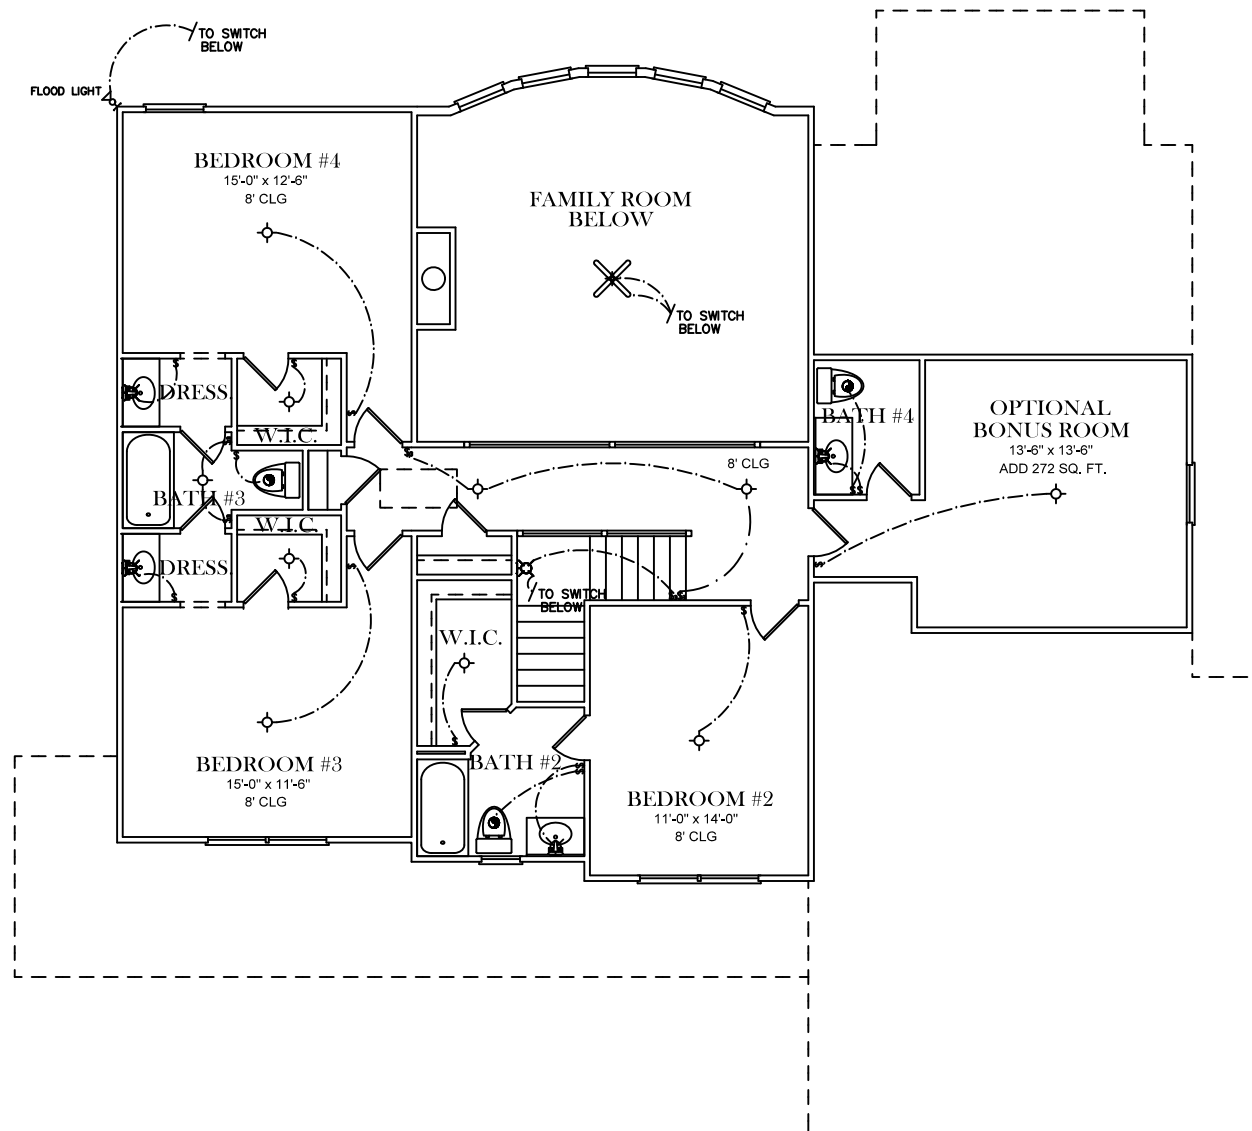

**FRONT ELEVATION**

SQUARE FOOTAGES	
1ST FL-	2,065
SECOND FL-	1,015
TOTAL SQ. FT.-	3,080

ELECTRICAL LEGEND	
	CEILING LIGHT FIXTURE
	WALL LIGHT FIXTURE
	RECESSED LIGHT FIXTURE
	WATER PROOF RECESSED LIGHT FIXTURE
	FLOOD LIGHT FIXTURE
	CEILING FAN
	DUPLEX FLOOR OUTLET
	TELEPHONE
	TELEVISION
	SWITCH
	3-WAY SWITCH
	EXHAUST FAN
	EXHAUST FAN/LIGHT

**FIRST FLOOR PLAN**

**SECOND FLOOR PLAN**

**ELECTRICAL LEGEND**

-  CEILING LIGHT FIXTURE
-  WALL LIGHT FIXTURE
-  RECESSED LIGHT FIXTURE
-  WATER PROOF RECESSED LIGHT FIXTURE
-  FLOOD LIGHT FIXTURE
-  CEILING FAN
-  DUPLEX FLOOR OUTLET
-  TELEPHONE
-  TELEVISION
-  SWITCH
-  3-WAY SWITCH
-  EXHAUST FAN
-  EXHAUST FAN/LIGHT

**OPTIONAL  
SECOND FLOOR PLAN**

### ELECTRICAL LEGEND

-  CEILING LIGHT FIXTURE
-  WALL LIGHT FIXTURE
-  RECESSED LIGHT FIXTURE
-  WATER PROOF RECESSED LIGHT FIXTURE
-  FLOOD LIGHT FIXTURE
-  CEILING FAN
-  DUPLEX FLOOR OUTLET
-  TELEPHONE
-  TELEVISION
-  SWITCH
-  3-WAY SWITCH
-  EXHAUST FAN
-  EXHAUST FAN/LIGHT