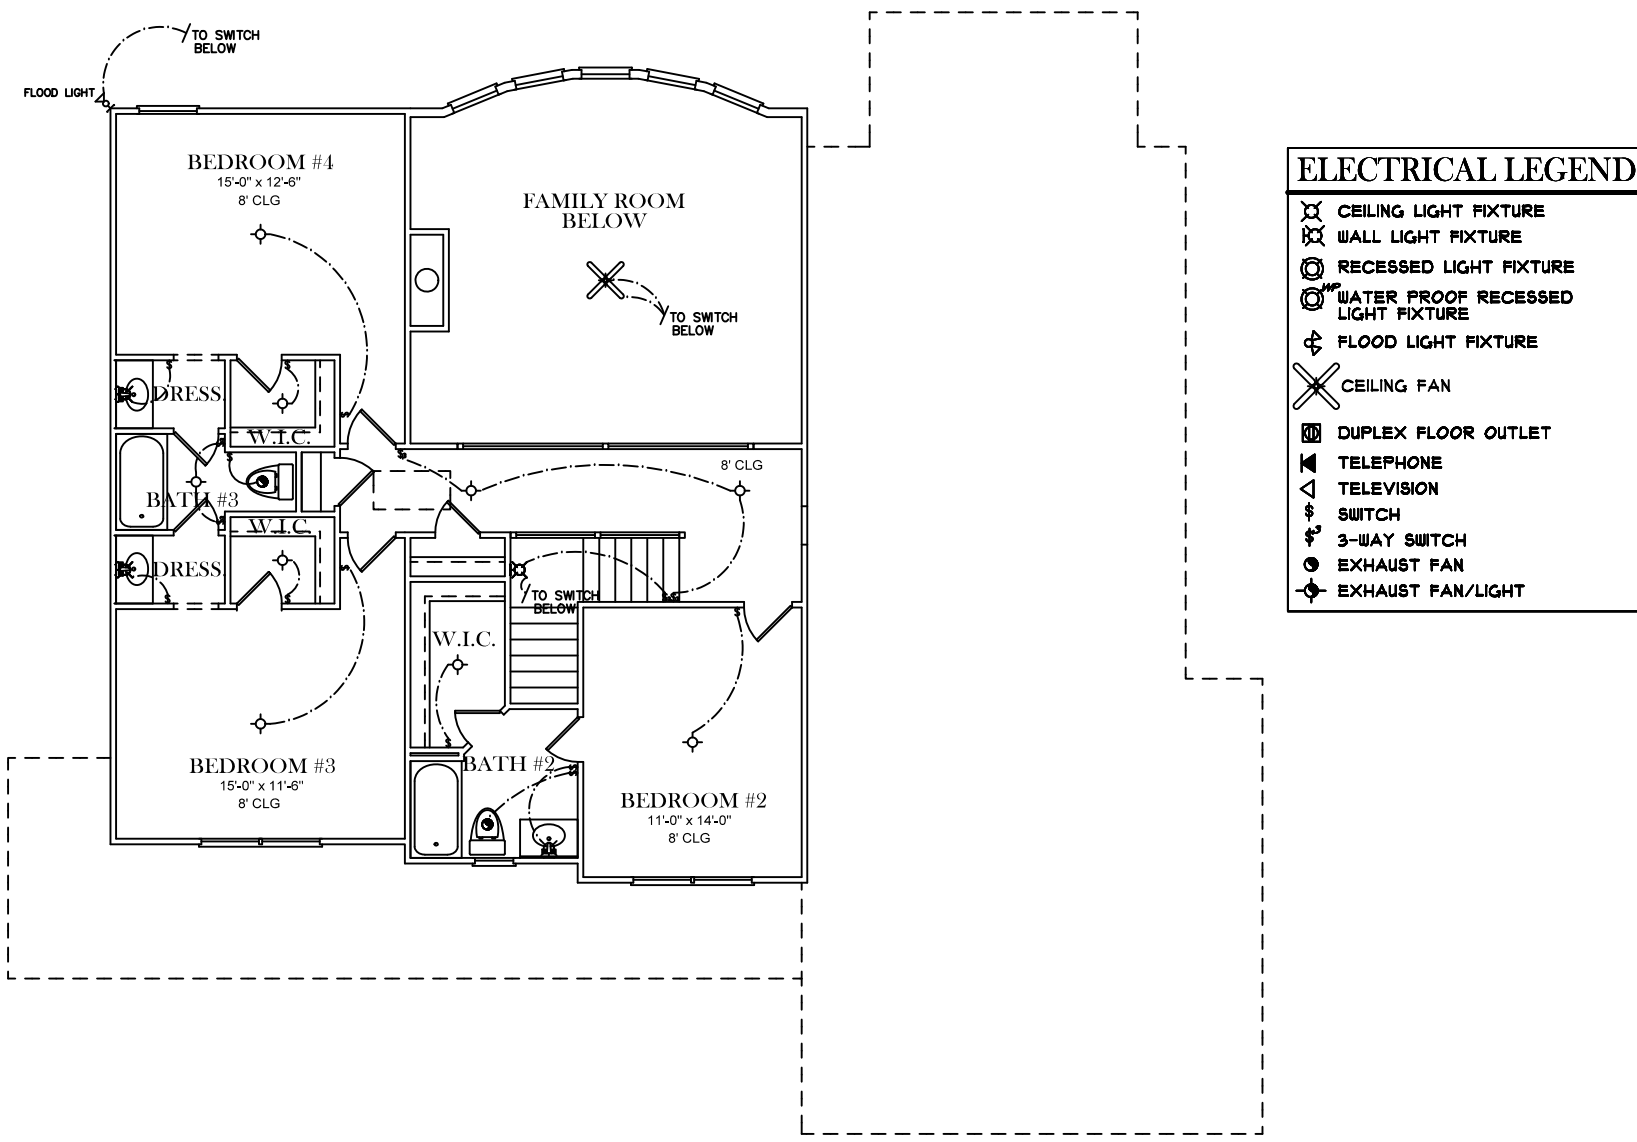

**FRONT ELEVATION**

SQUARE FOOTAGES	
1ST FL-	2,065
SECOND FL-	1,015
TOTAL SQ. FT.-	3,080

ELECTRICAL LEGEND	
	CEILING LIGHT FIXTURE
	WALL LIGHT FIXTURE
	RECESSED LIGHT FIXTURE
	WATER PROOF RECESSED LIGHT FIXTURE
	FLOOD LIGHT FIXTURE
	CEILING FAN
	DUPLEX FLOOR OUTLET
	TELEPHONE
	TELEVISION
	SWITCH
	3-WAY SWITCH
	EXHAUST FAN
	EXHAUST FAN/LIGHT

**FIRST FLOOR PLAN**

**SECOND FLOOR PLAN**

**ELECTRICAL LEGEND**

-  CEILING LIGHT FIXTURE
-  WALL LIGHT FIXTURE
-  RECESSED LIGHT FIXTURE
-  WATER PROOF RECESSED LIGHT FIXTURE
-  FLOOD LIGHT FIXTURE
-  CEILING FAN
-  DUPLEX FLOOR OUTLET
-  TELEPHONE
-  TELEVISION
-  SWITCH
-  3-WAY SWITCH
-  EXHAUST FAN
-  EXHAUST FAN/LIGHT

**OPTIONAL  
SECOND FLOOR PLAN**