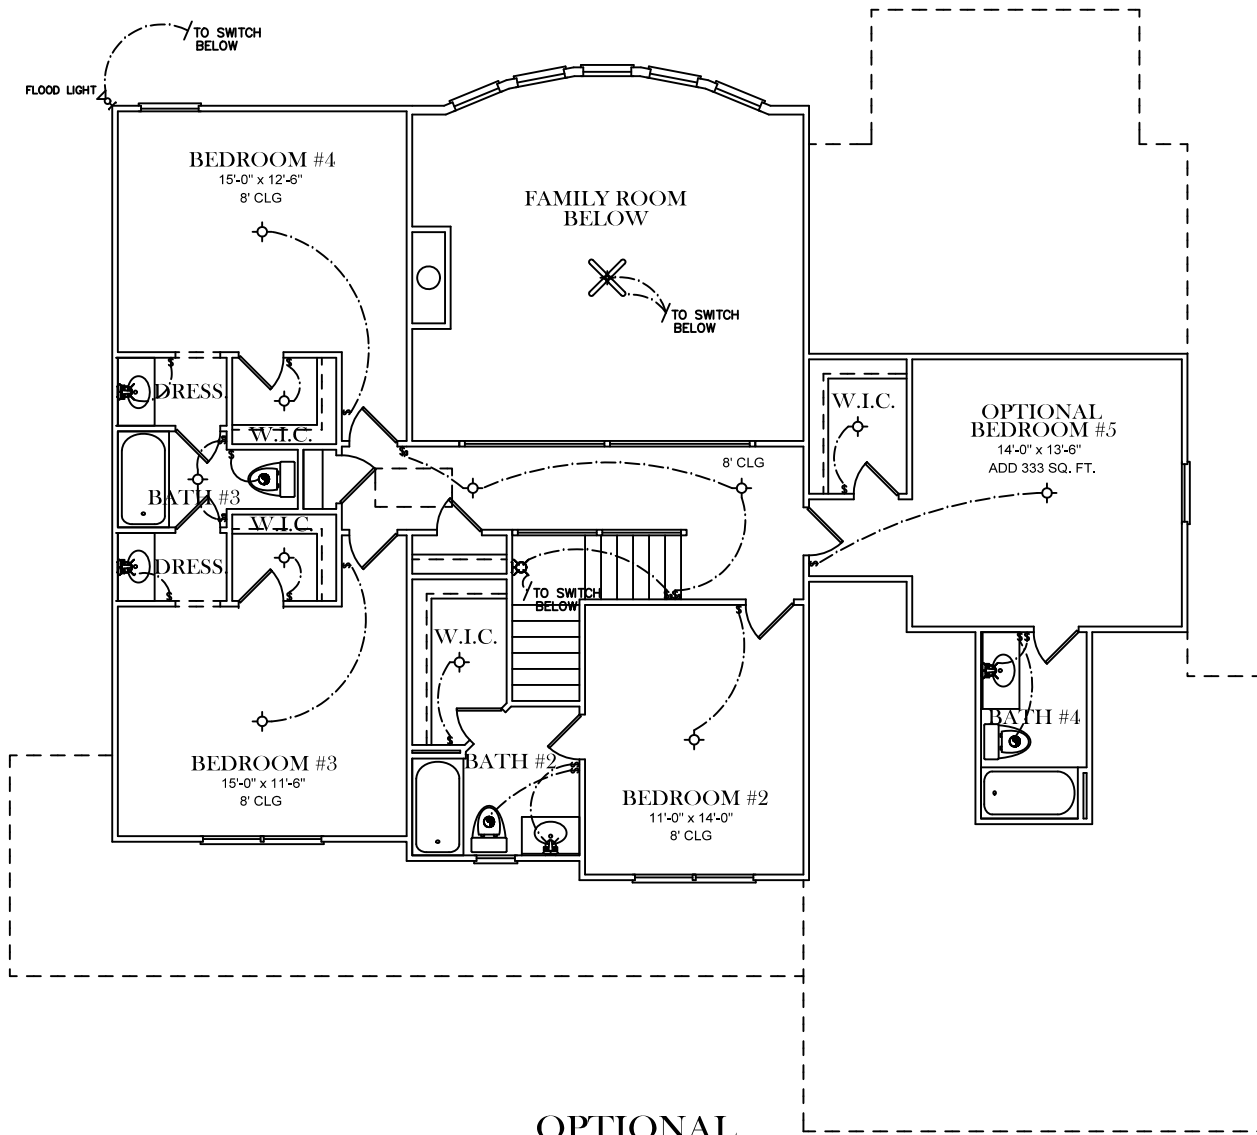

**FRONT ELEVATION**

SQUARE FOOTAGES	
1ST FL-	2,065
SECOND FL-	1,015
TOTAL SQ. FT.-	3,080

ELECTRICAL LEGEND	
	CEILING LIGHT FIXTURE
	WALL LIGHT FIXTURE
	RECESSED LIGHT FIXTURE
	WATER PROOF RECESSED LIGHT FIXTURE
	FLOOD LIGHT FIXTURE
	CEILING FAN
	DUPLEX FLOOR OUTLET
	TELEPHONE
	TELEVISION
	SWITCH
	3-WAY SWITCH
	EXHAUST FAN
	EXHAUST FAN/LIGHT

**FIRST FLOOR PLAN**

**SECOND FLOOR PLAN**

**ELECTRICAL LEGEND**

-  CEILING LIGHT FIXTURE
-  WALL LIGHT FIXTURE
-  RECESSED LIGHT FIXTURE
-  WATER PROOF RECESSED LIGHT FIXTURE
-  FLOOD LIGHT FIXTURE
-  CEILING FAN
-  DUPLEX FLOOR OUTLET
-  TELEPHONE
-  TELEVISION
-  SWITCH
-  3-WAY SWITCH
-  EXHAUST FAN
-  EXHAUST FAN/LIGHT

**OPTIONAL  
SECOND FLOOR PLAN**