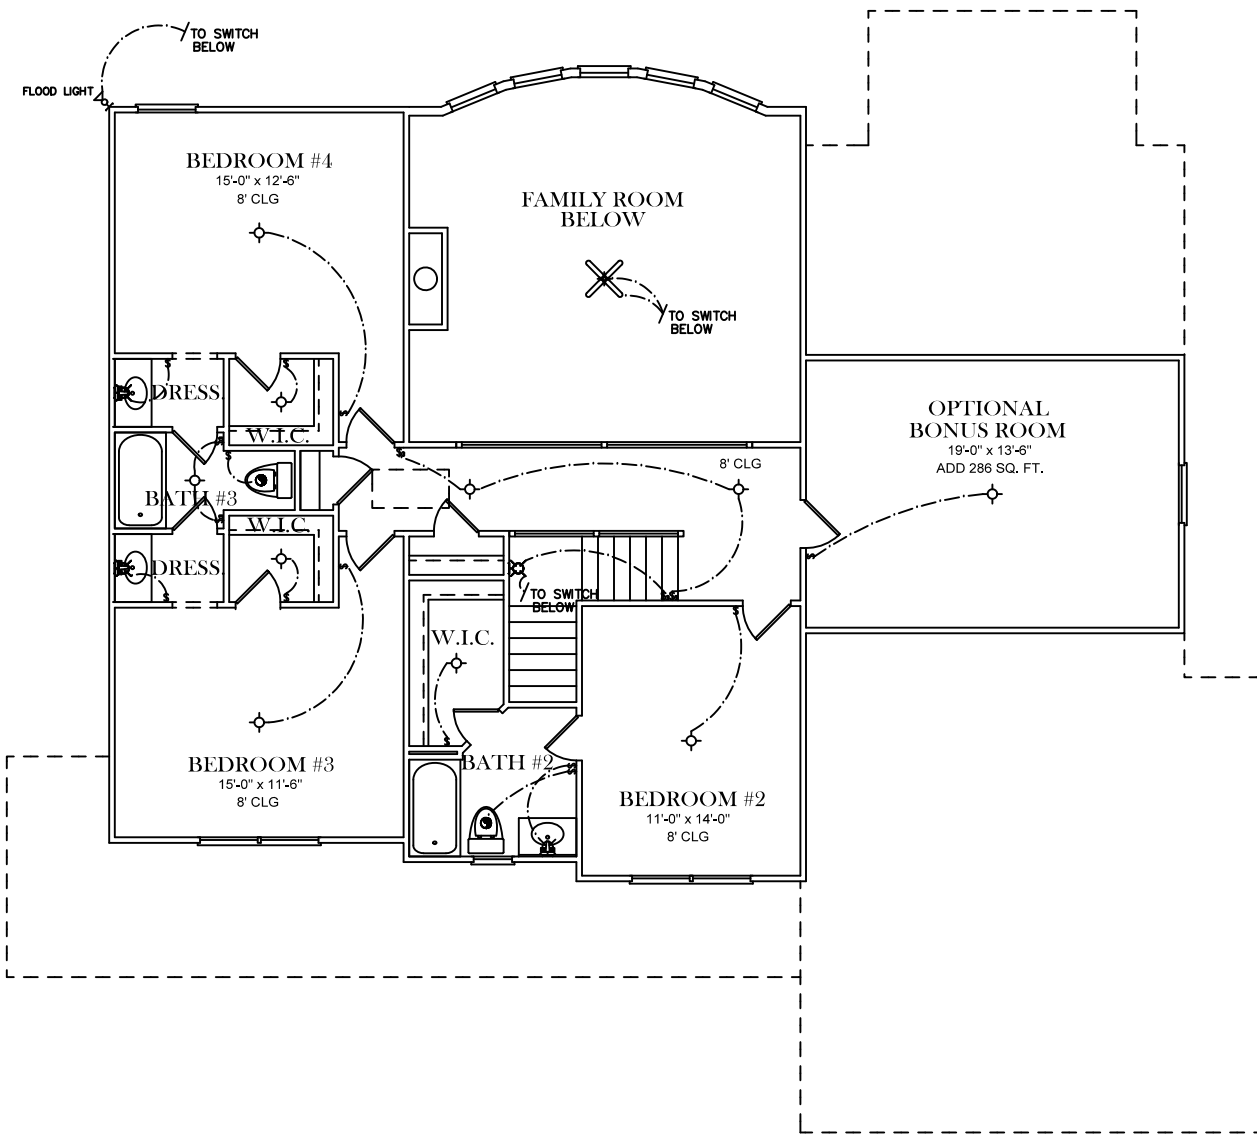

ELECTRICAL LEGEND	
	CEILING LIGHT FIXTURE
	WALL LIGHT FIXTURE
	RECESSED LIGHT FIXTURE
	WATER PROOF RECESSED LIGHT FIXTURE
	FLOOD LIGHT FIXTURE
	CEILING FAN
	DUPLEX FLOOR OUTLET
	TELEPHONE
	TELEVISION
	SWITCH
	3-WAY SWITCH
	EXHAUST FAN
	EXHAUST FAN/LIGHT

**OPTIONAL
SECOND FLOOR PLAN**