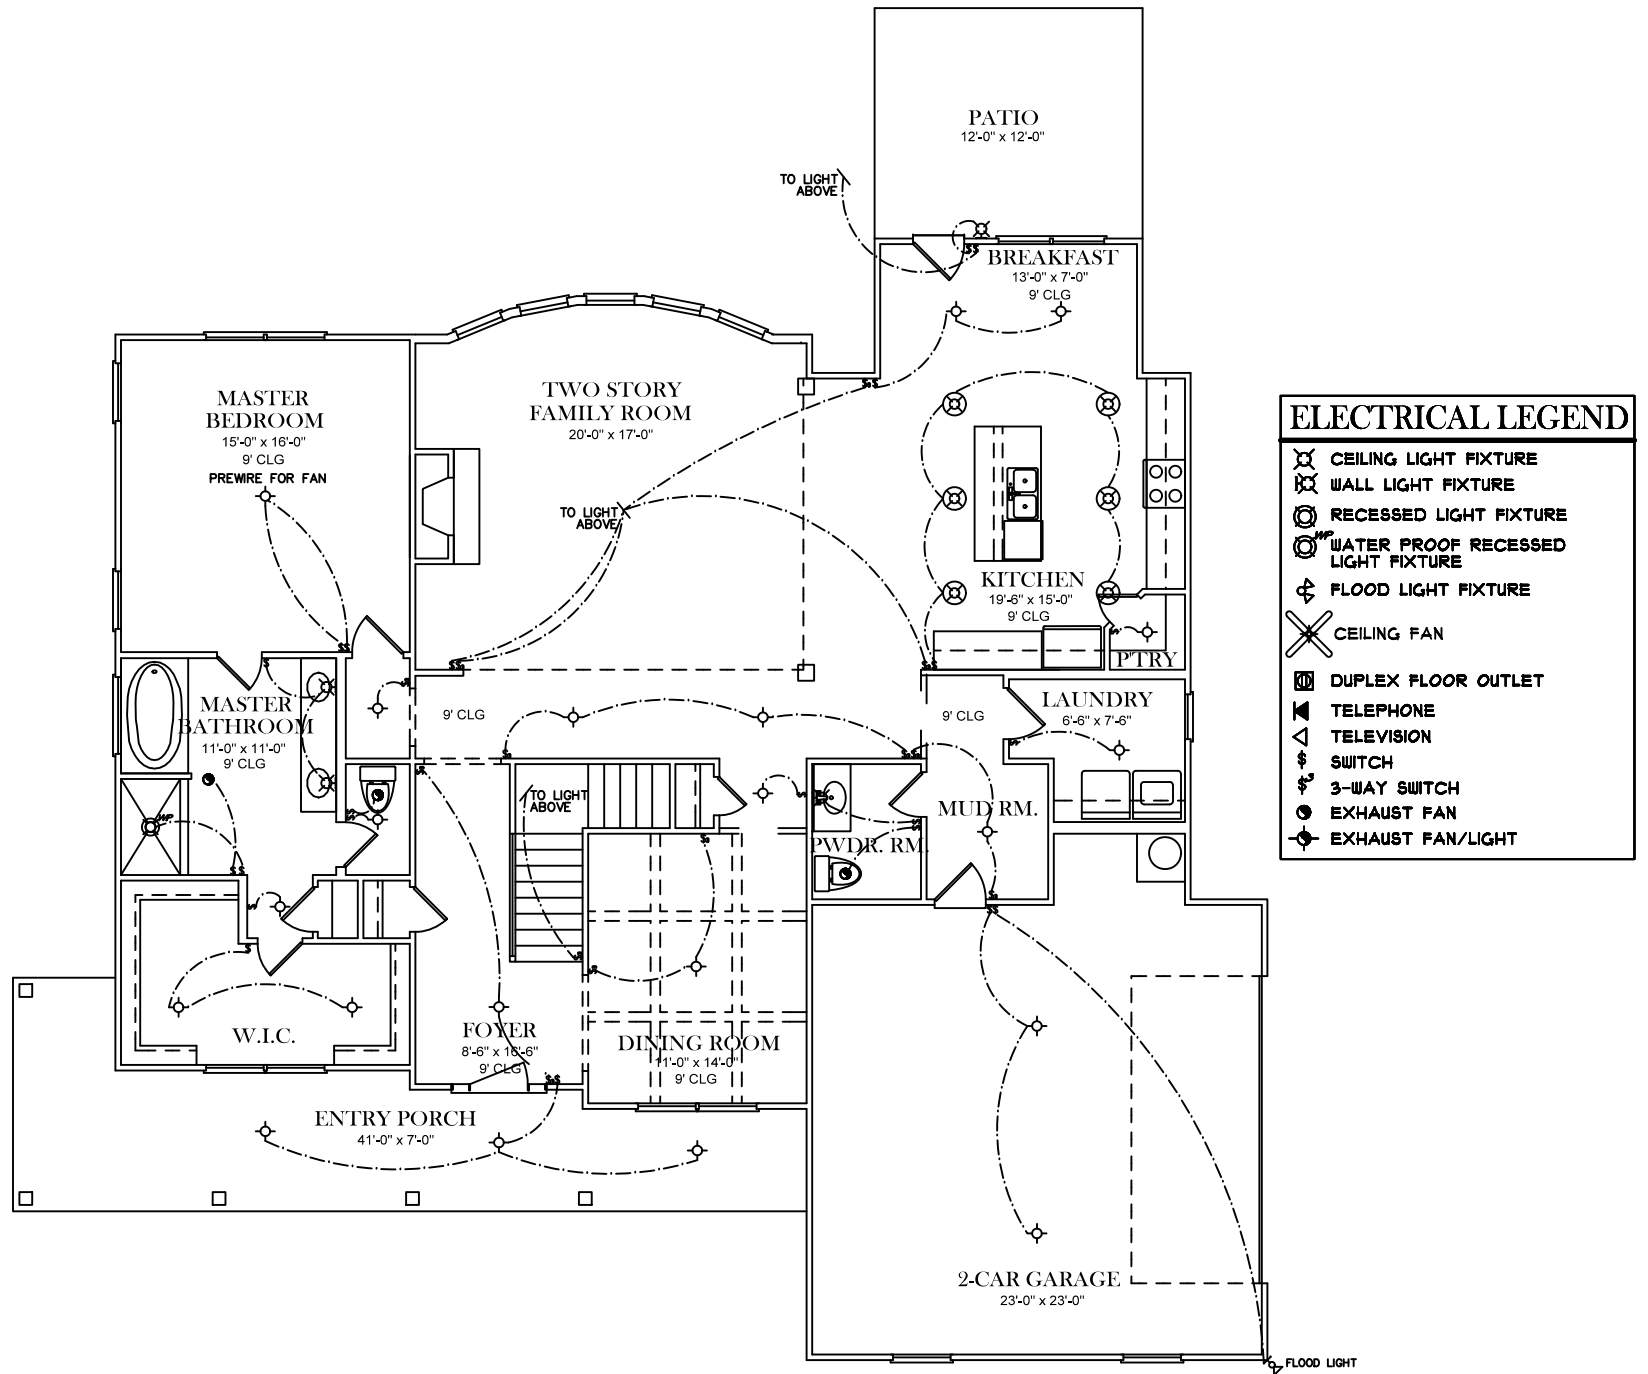

**FRONT ELEVATION**

SQUARE FOOTAGES	
1ST FL-	2,065
SECOND FL-	1,015
TOTAL SQ. FT.-	3,080

ELECTRICAL LEGEND	
	CEILING LIGHT FIXTURE
	WALL LIGHT FIXTURE
	RECESSED LIGHT FIXTURE
	WATER PROOF RECESSED LIGHT FIXTURE
	FLOOD LIGHT FIXTURE
	CEILING FAN
	DUPLEX FLOOR OUTLET
	TELEPHONE
	TELEVISION
	SWITCH
	3-WAY SWITCH
	EXHAUST FAN
	EXHAUST FAN/LIGHT

**FIRST FLOOR PLAN**

**SECOND FLOOR PLAN**

**ELECTRICAL LEGEND**

-  CEILING LIGHT FIXTURE
-  WALL LIGHT FIXTURE
-  RECESSED LIGHT FIXTURE
-  WATER PROOF RECESSED LIGHT FIXTURE
-  FLOOD LIGHT FIXTURE
-  CEILING FAN
-  DUPLEX FLOOR OUTLET
-  TELEPHONE
-  TELEVISION
-  SWITCH
-  3-WAY SWITCH
-  EXHAUST FAN
-  EXHAUST FAN/LIGHT

**OPTIONAL  
SECOND FLOOR PLAN**

### ELECTRICAL LEGEND

-  CEILING LIGHT FIXTURE
-  WALL LIGHT FIXTURE
-  RECESSED LIGHT FIXTURE
-  WATER PROOF RECESSED LIGHT FIXTURE
-  FLOOD LIGHT FIXTURE
-  CEILING FAN
-  DUPLEX FLOOR OUTLET
-  TELEPHONE
-  TELEVISION
-  SWITCH
-  3-WAY SWITCH
-  EXHAUST FAN
-  EXHAUST FAN/LIGHT